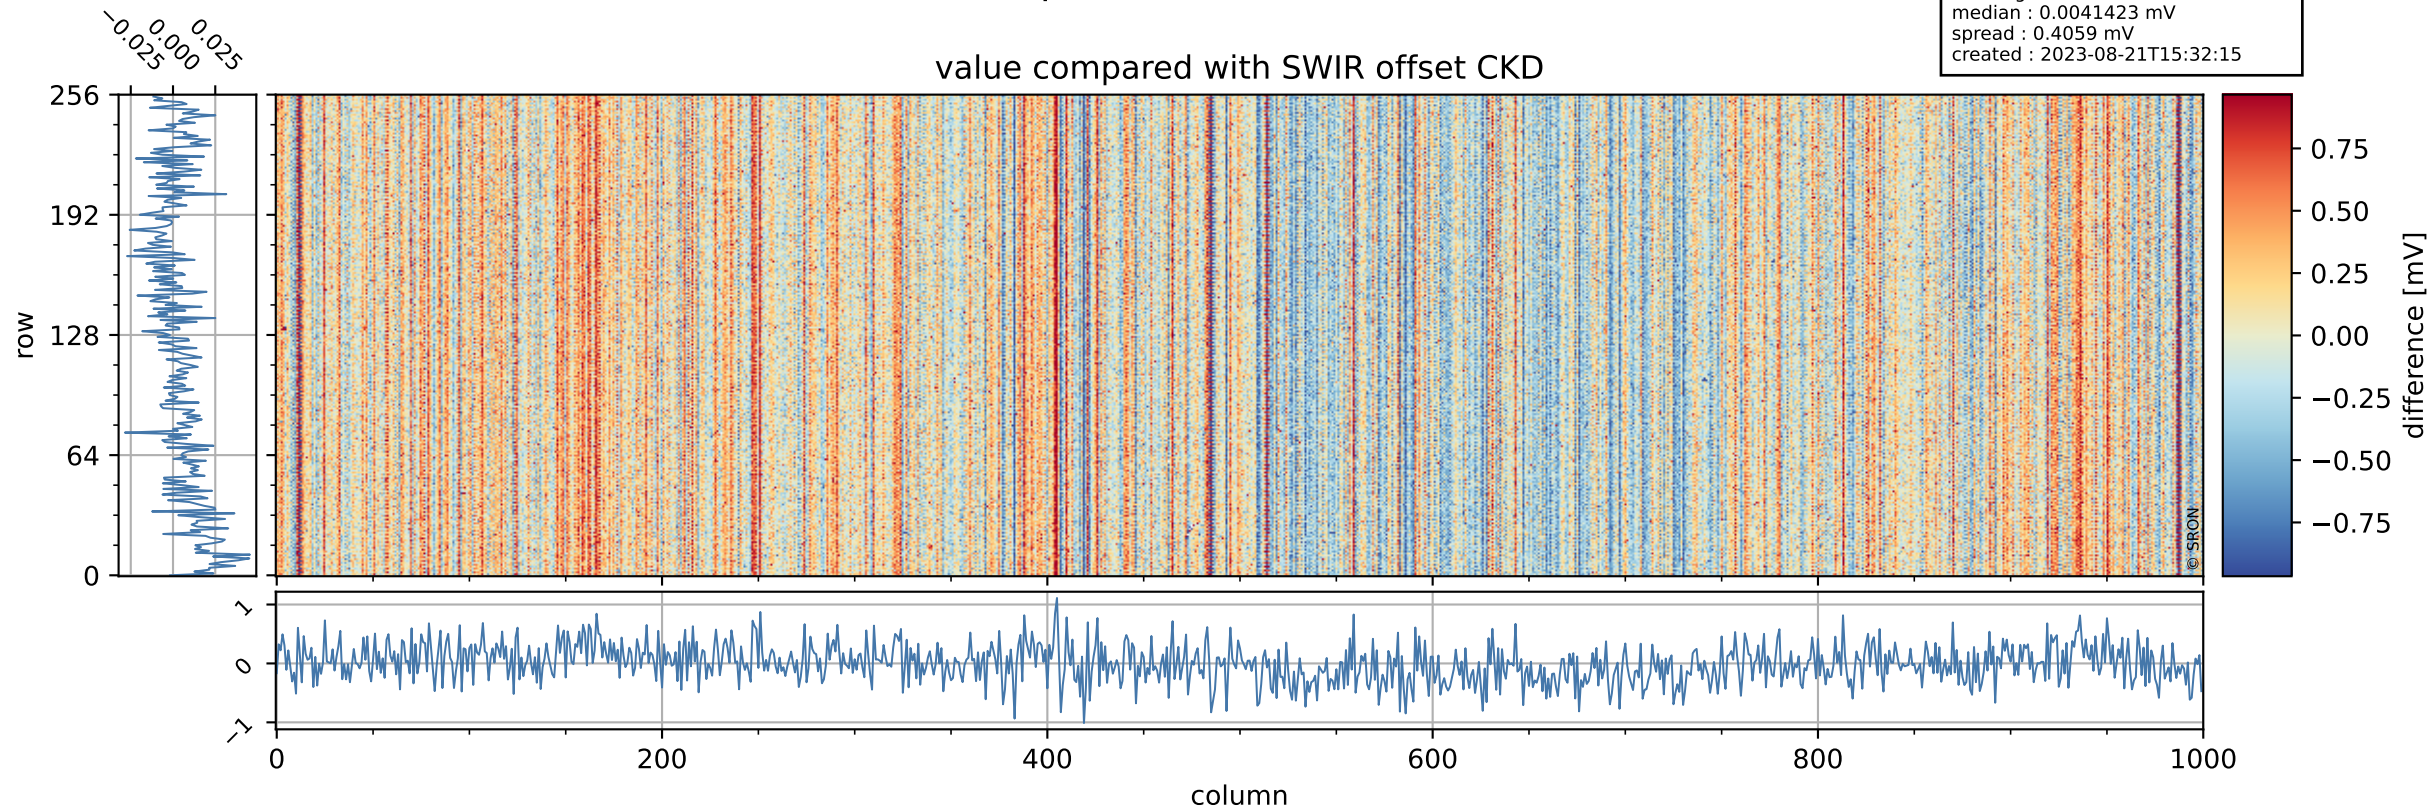

Tropomi SWIR offset (official)

orbits : 19 in [29347, 29392]
coverage : 2023-06-13 / 2023-06-16
median : 0.52602 V
spread : 0.035909 V
created : 2023-08-21T15:32:14

value detector map

Tropomi SWIR offset (official)

orbits : 19 in [29347, 29392]
coverage : 2023-06-13 / 2023-06-16
median : 31.806 μV
spread : 15.99 μV
created : 2023-08-21T15:32:15

Tropomi SWIR offset (official)

orbits : 19 in [29347, 29392]
coverage : 2023-06-13 / 2023-06-16
median : 0.0041423 mV
spread : 0.4059 mV
created : 2023-08-21T15:32:15

value compared with SWIR offset CKD

Tropomi SWIR offset (official) ground-tracks of Sentinel-5P

orbits : 19 in [29347, 29392]
coverage : 2023-06-13 / 2023-06-16
created : 2023-08-21T15:32:15

Tropomi SWIR offset (official)

orbits : [2827, 29392]
coverage : 2018-04-30 / 2023-06-16
created : 2023-08-21T15:32:16

trend of detector median & temperatures