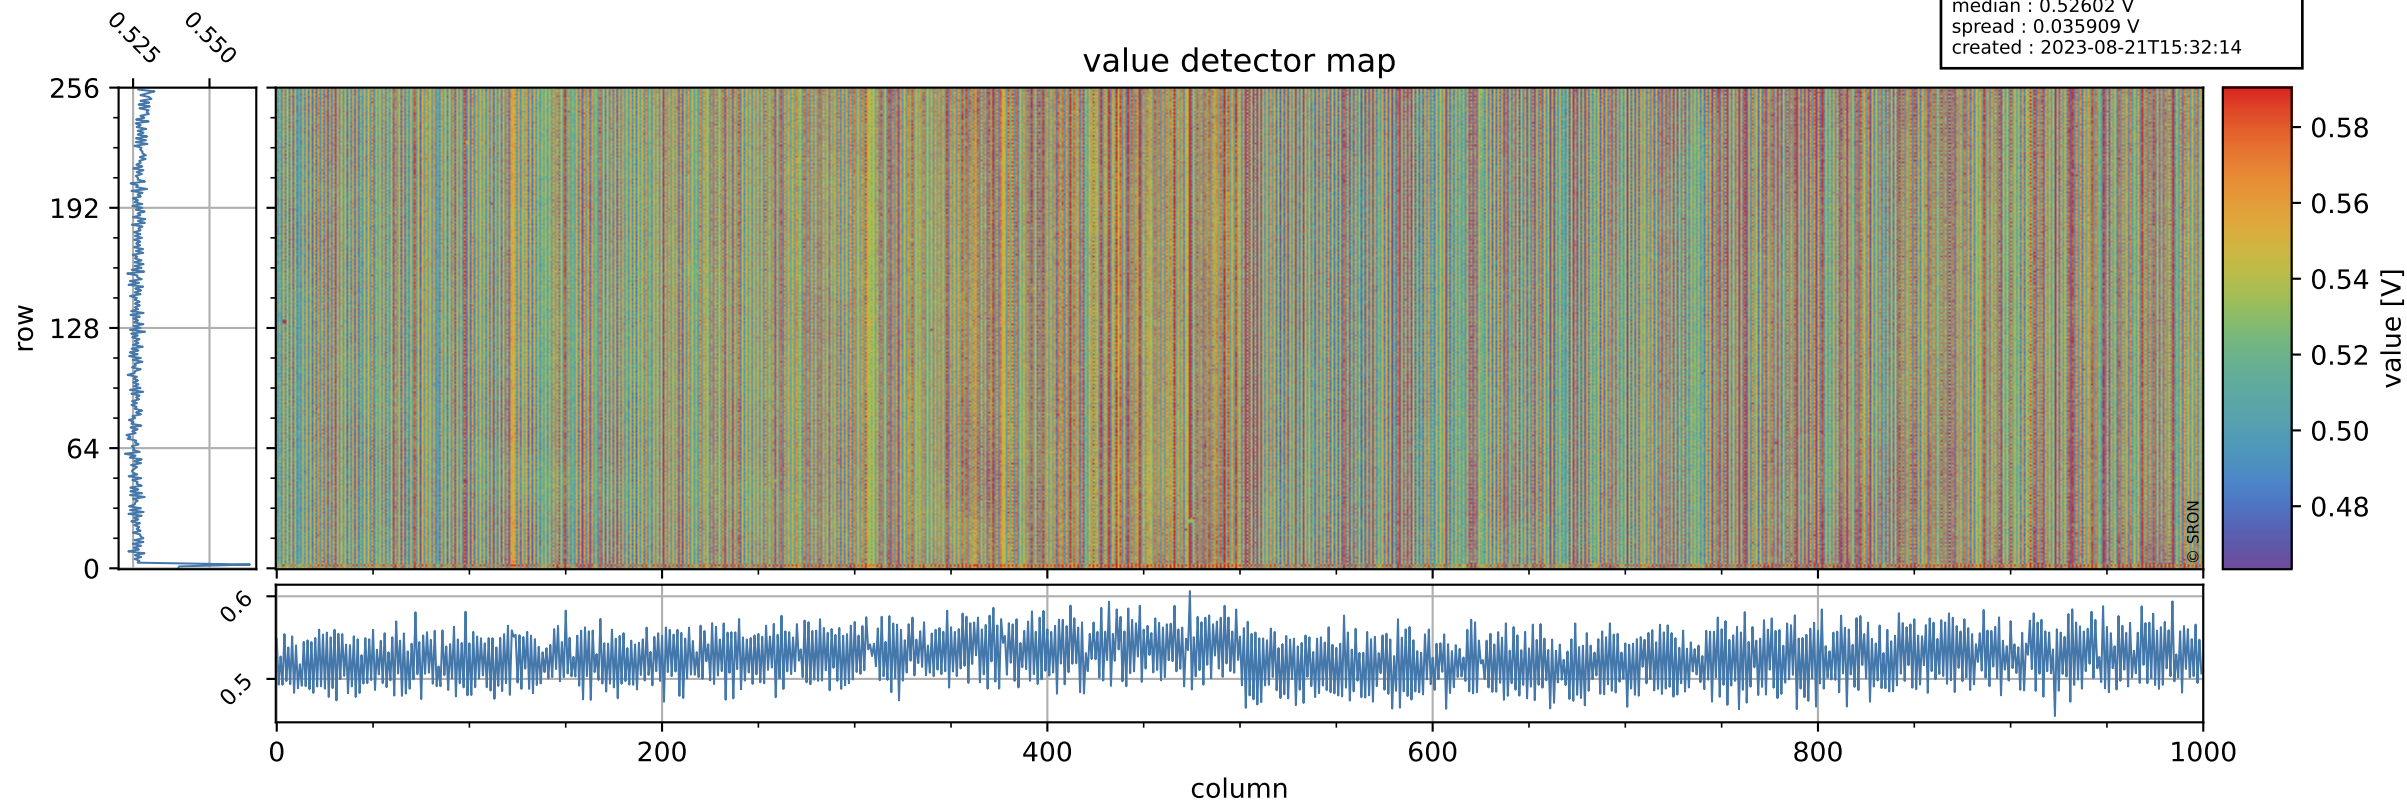

Tropomi SWIR offset (official)

orbits : 19 in [29347, 29392]
coverage : 2023-06-13 / 2023-06-16
median : 0.52602 V
spread : 0.035909 V
created : 2023-08-21T15:32:14

value detector map

Tropomi SWIR offset (official)

orbits : 19 in [29347, 29392]
coverage : 2023-06-13 / 2023-06-16
median : 31.806 μV
spread : 15.99 μV
created : 2023-08-21T15:32:15

Tropomi SWIR offset (official)

orbits : 19 in [29347, 29392]
coverage : 2023-06-13 / 2023-06-16
median : 0.0041423 mV
spread : 0.4059 mV
created : 2023-08-21T15:32:15

value compared with SWIR offset CKD

Tropomi SWIR offset (official) ground-tracks of Sentinel-5P

orbits : 19 in [29347, 29392]
coverage : 2023-06-13 / 2023-06-16
created : 2023-08-21T15:32:15

Tropomi SWIR offset (official)

orbits : [2827, 29392]
coverage : 2018-04-30 / 2023-06-16
created : 2023-08-21T15:32:16

trend of detector median & temperatures