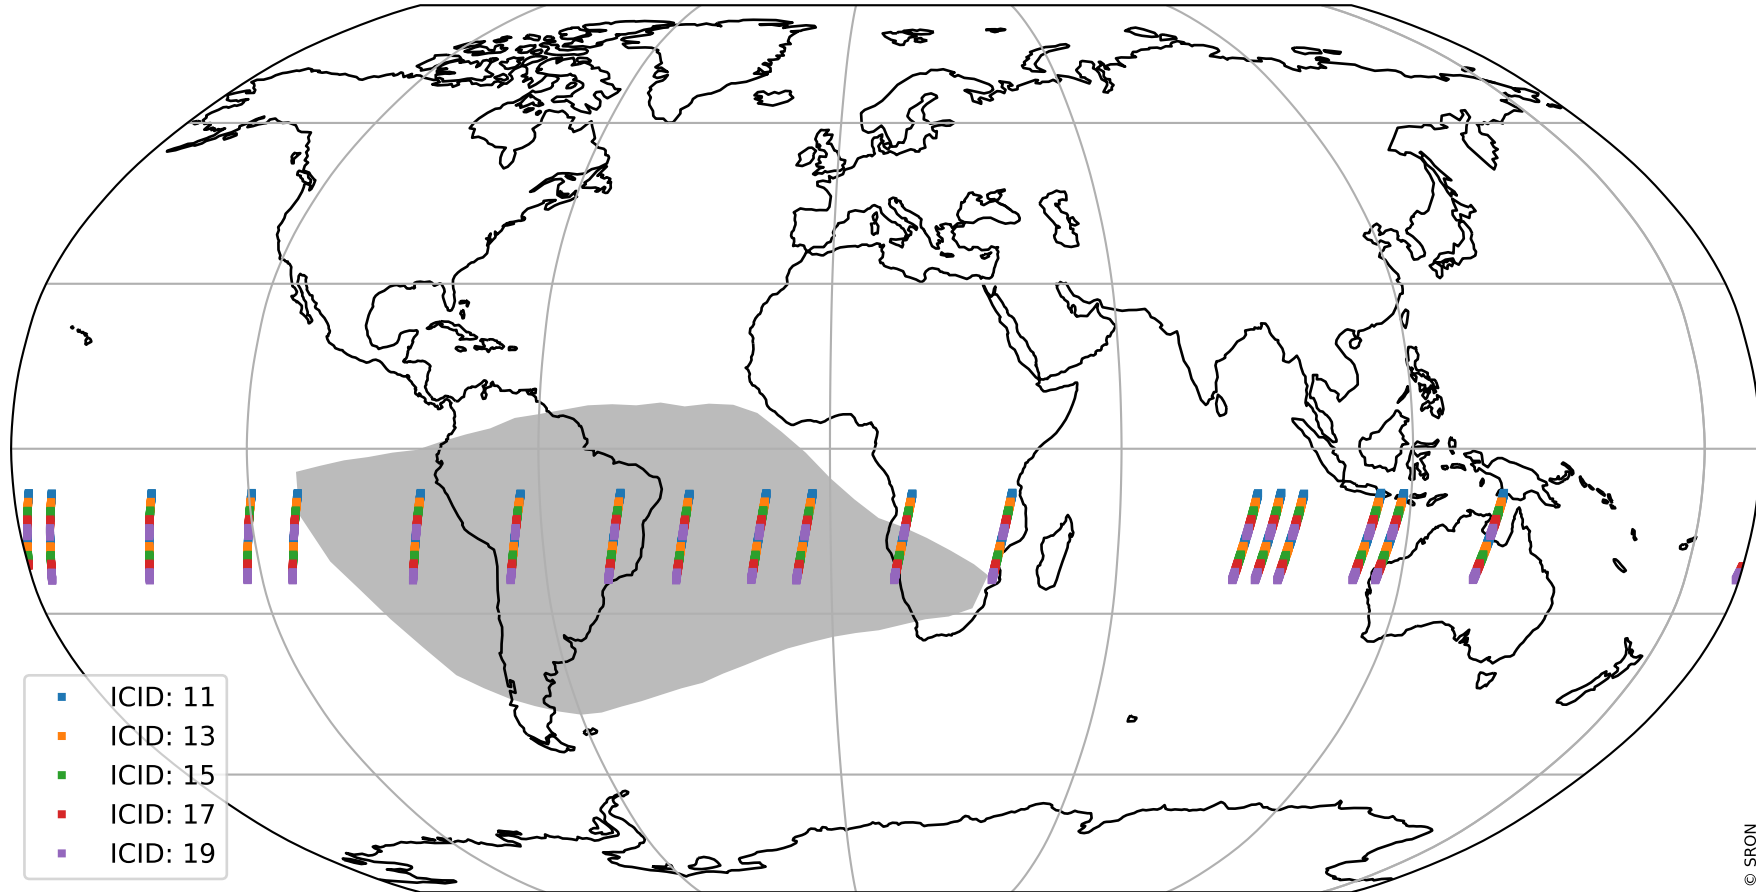

Tropomi SWIR offset (official)

orbits : 19 in [29347, 29392]
coverage : 2023-06-13 / 2023-06-16
median : 0.52602 V
spread : 0.035909 V
created : 2023-08-21T15:32:14

value detector map

Tropomi SWIR offset (official)

orbits : 19 in [29347, 29392]
coverage : 2023-06-13 / 2023-06-16
median : 31.806 μV
spread : 15.99 μV
created : 2023-08-21T15:32:15

Tropomi SWIR offset (official)

orbits : 19 in [29347, 29392]
coverage : 2023-06-13 / 2023-06-16
median : 0.0041423 mV
spread : 0.4059 mV
created : 2023-08-21T15:32:15

value compared with SWIR offset CKD

Tropomi SWIR offset (official) ground-tracks of Sentinel-5P

orbits : 19 in [29347, 29392]
coverage : 2023-06-13 / 2023-06-16
created : 2023-08-21T15:32:15

Tropomi SWIR offset (official)

orbits : [2827, 29392]
coverage : 2018-04-30 / 2023-06-16
created : 2023-08-21T15:32:16

trend of detector median & temperatures