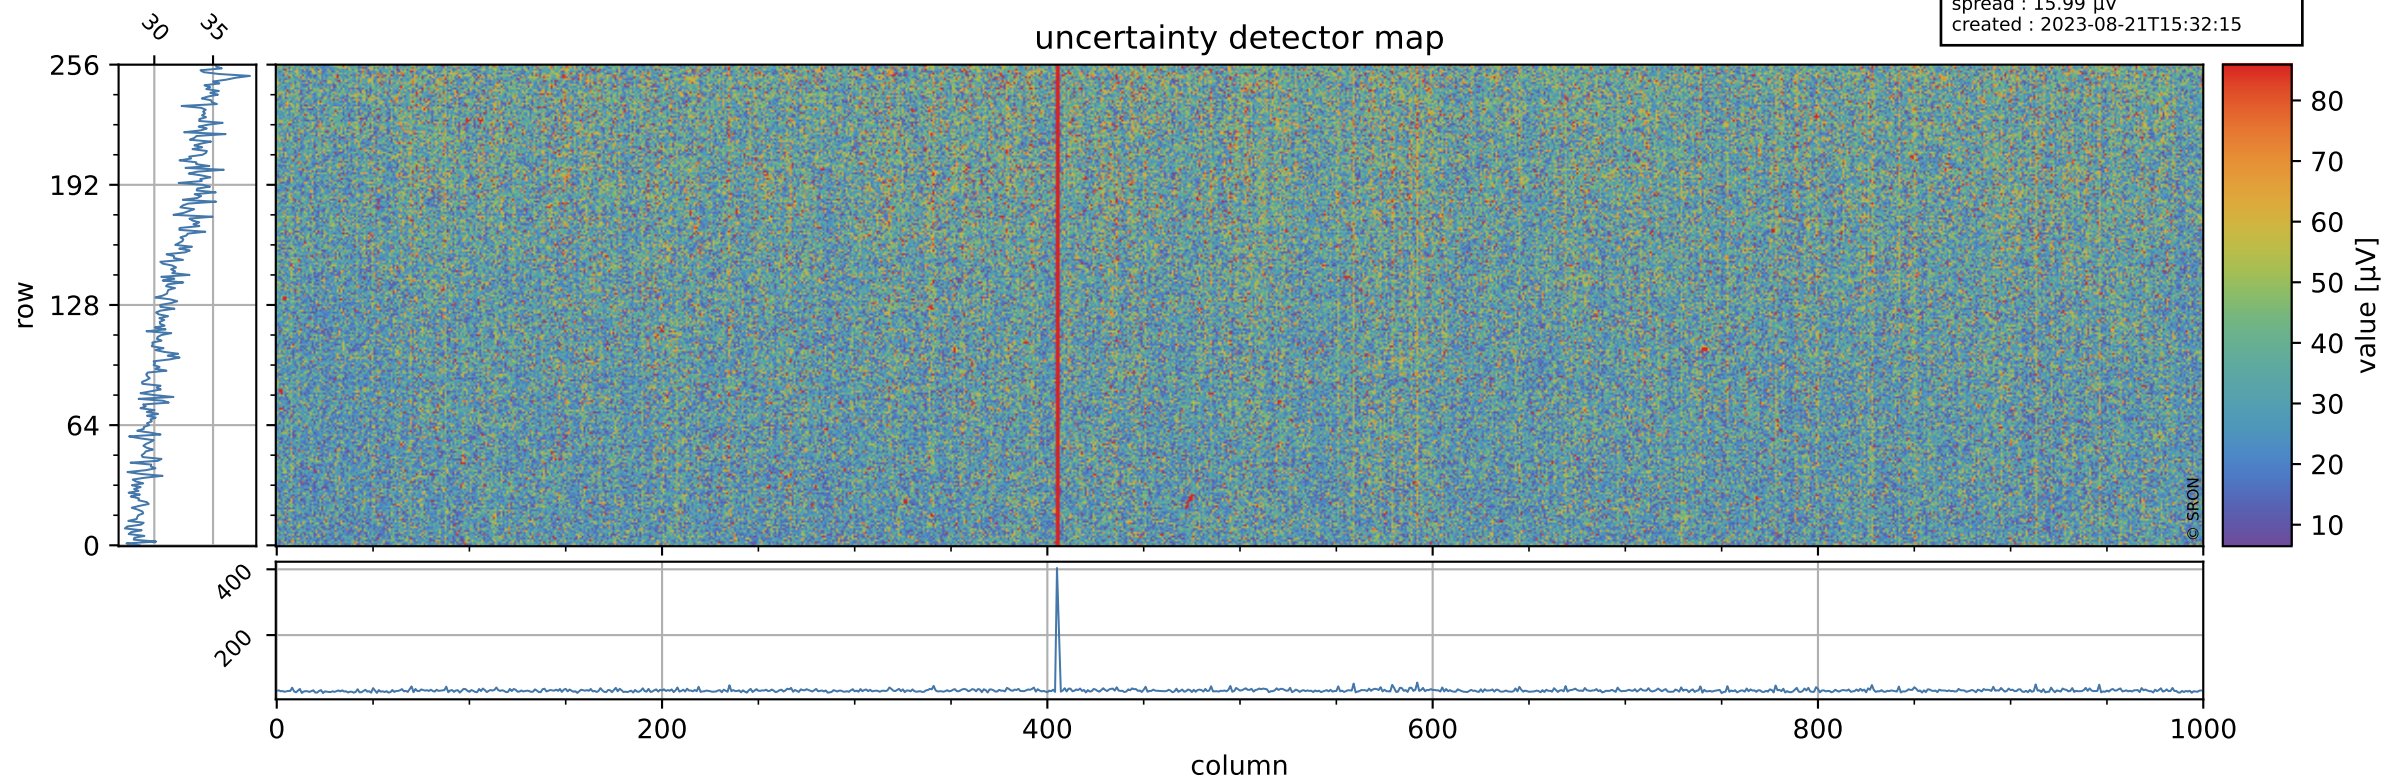

Tropomi SWIR offset (official)

orbits : 19 in [29347, 29392]
coverage : 2023-06-13 / 2023-06-16
median : 0.52602 V
spread : 0.035909 V
created : 2023-08-21T15:32:14

value detector map

Tropomi SWIR offset (official)

orbits : 19 in [29347, 29392]
coverage : 2023-06-13 / 2023-06-16
median : 31.806 μV
spread : 15.99 μV
created : 2023-08-21T15:32:15

Tropomi SWIR offset (official)

orbits : 19 in [29347, 29392]
coverage : 2023-06-13 / 2023-06-16
median : 0.0041423 mV
spread : 0.4059 mV
created : 2023-08-21T15:32:15

value compared with SWIR offset CKD

Tropomi SWIR offset (official) ground-tracks of Sentinel-5P

orbits : 19 in [29347, 29392]
coverage : 2023-06-13 / 2023-06-16
created : 2023-08-21T15:32:15

Tropomi SWIR offset (official)

orbits : [2827, 29392]
coverage : 2018-04-30 / 2023-06-16
created : 2023-08-21T15:32:16

trend of detector median & temperatures