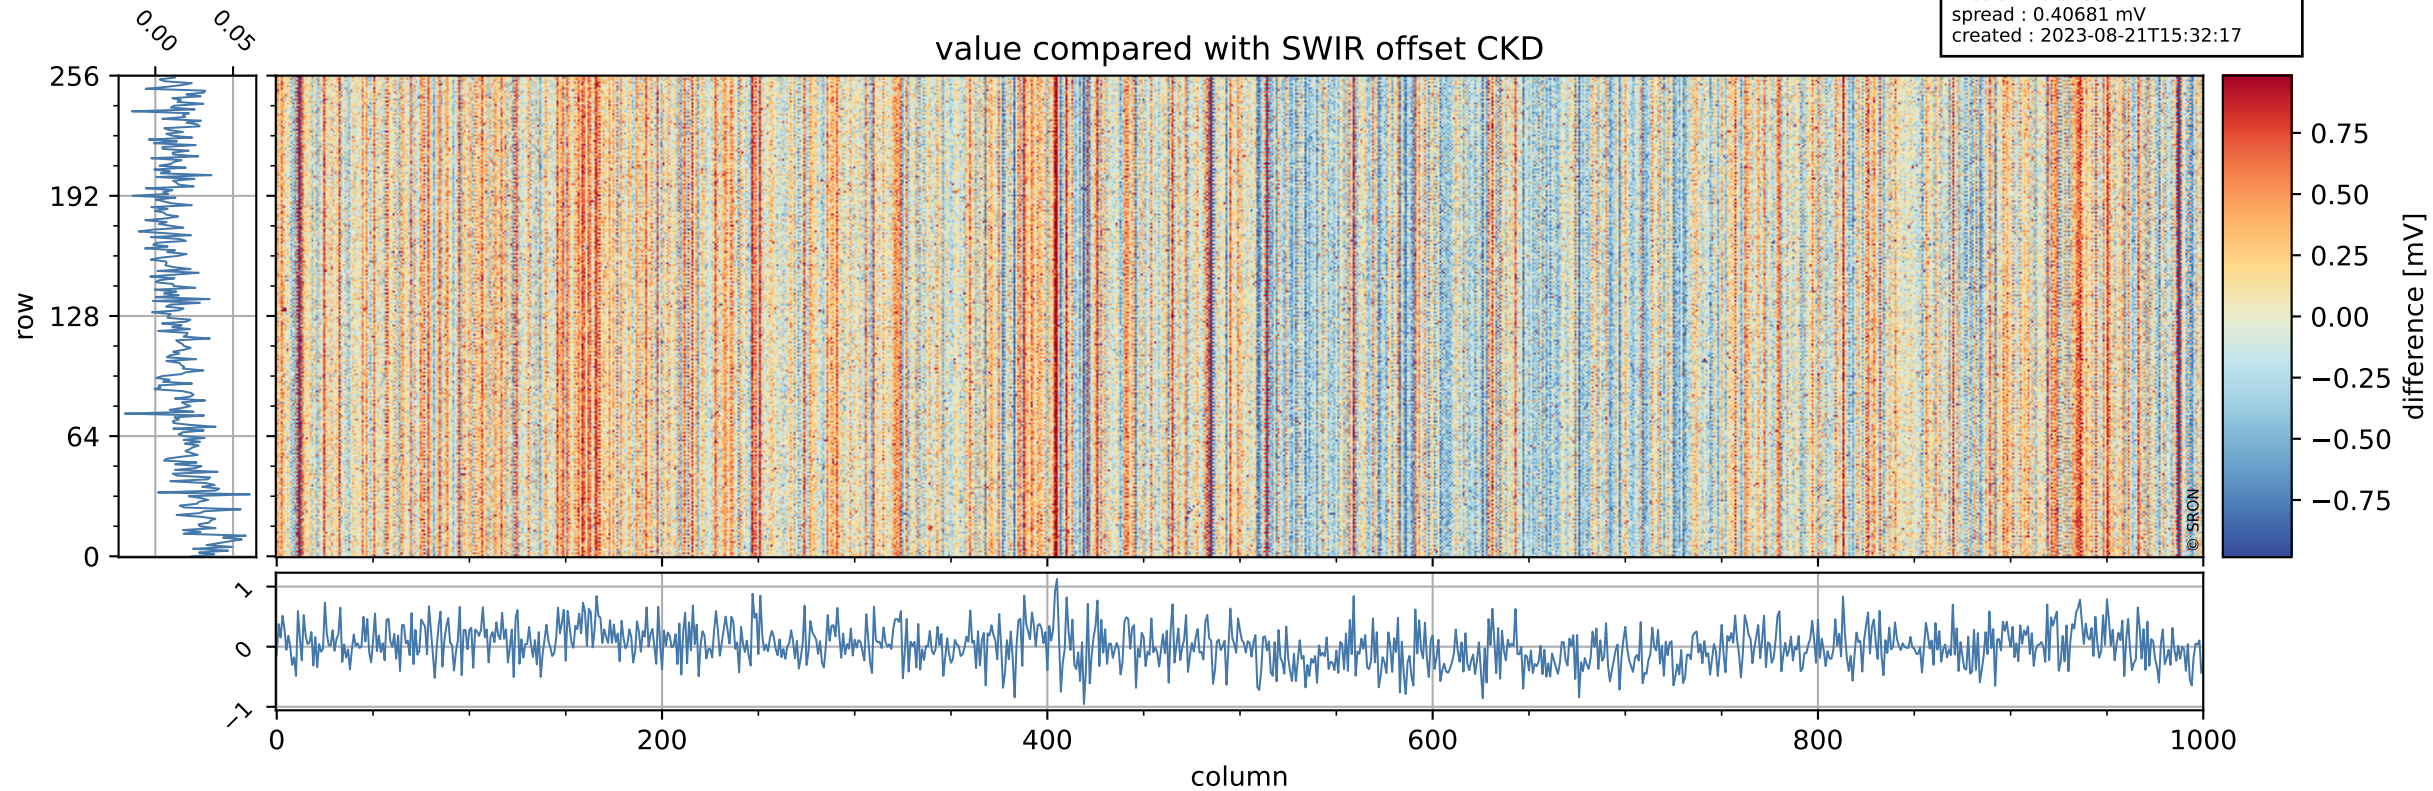

Tropomi SWIR offset (official)

orbits : 20 in [29362, 29407]
coverage : 2023-06-14 / 2023-06-17
median : 0.52603 V
spread : 0.035907 V
created : 2023-08-21T15:32:17

value detector map

Tropomi SWIR offset (official)

orbits : 20 in [29362, 29407]
coverage : 2023-06-14 / 2023-06-17
median : 32.854 μV
spread : 16.499 μV
created : 2023-08-21T15:32:17

Tropomi SWIR offset (official)

orbits : 20 in [29362, 29407]
coverage : 2023-06-14 / 2023-06-17
median : 0.01656 mV
spread : 0.40681 mV
created : 2023-08-21T15:32:17

value compared with SWIR offset CKD

Tropomi SWIR offset (official) ground-tracks of Sentinel-5P

orbits : 20 in [29362, 29407]
coverage : 2023-06-14 / 2023-06-17
created : 2023-08-21T15:32:18

Tropomi SWIR offset (official)

orbits : [2827, 29407]
coverage : 2018-04-30 / 2023-06-17
created : 2023-08-21T15:32:18

trend of detector median & temperatures