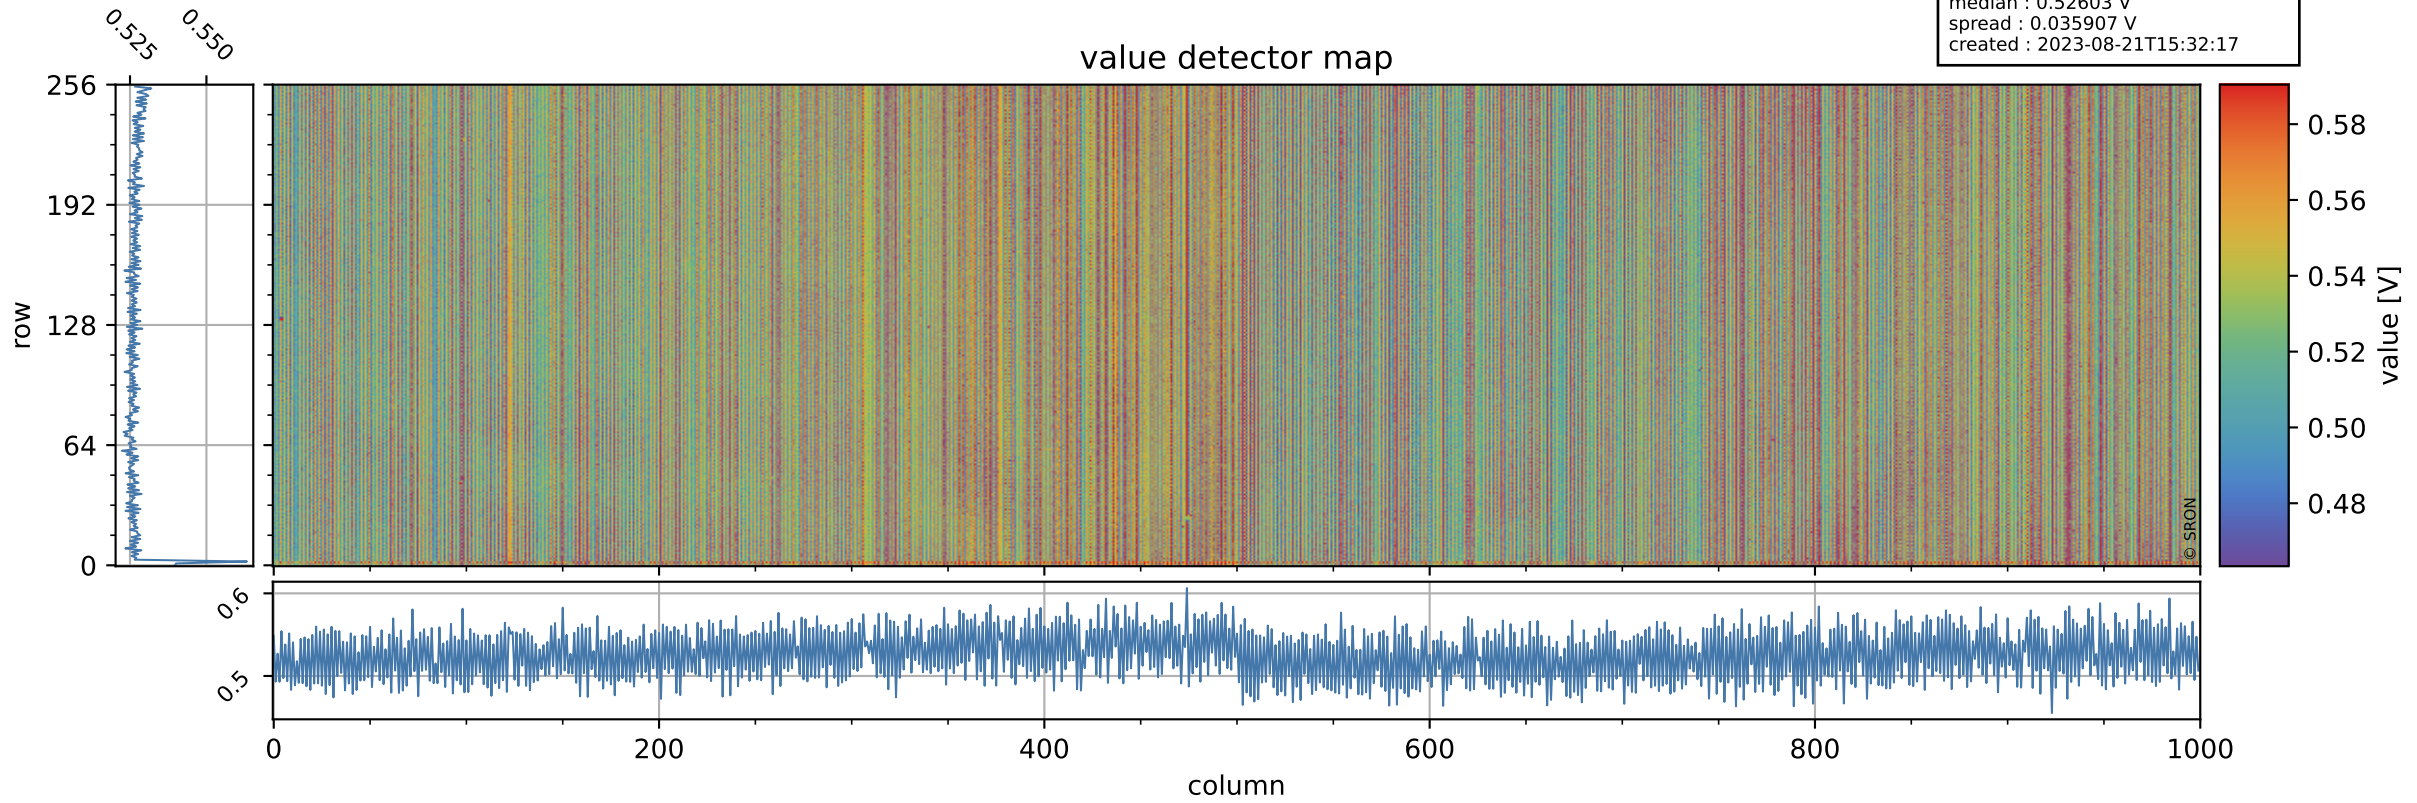

Tropomi SWIR offset (official)

orbits : 20 in [29362, 29407]
coverage : 2023-06-14 / 2023-06-17
median : 0.52603 V
spread : 0.035907 V
created : 2023-08-21T15:32:17

value detector map

Tropomi SWIR offset (official)

orbits : 20 in [29362, 29407]
coverage : 2023-06-14 / 2023-06-17
median : 32.854 μV
spread : 16.499 μV
created : 2023-08-21T15:32:17

Tropomi SWIR offset (official)

orbits : 20 in [29362, 29407]
coverage : 2023-06-14 / 2023-06-17
median : 0.01656 mV
spread : 0.40681 mV
created : 2023-08-21T15:32:17

value compared with SWIR offset CKD

Tropomi SWIR offset (official) ground-tracks of Sentinel-5P

orbits : 20 in [29362, 29407]
coverage : 2023-06-14 / 2023-06-17
created : 2023-08-21T15:32:18

Tropomi SWIR offset (official)

orbits : [2827, 29407]
coverage : 2018-04-30 / 2023-06-17
created : 2023-08-21T15:32:18

trend of detector median & temperatures