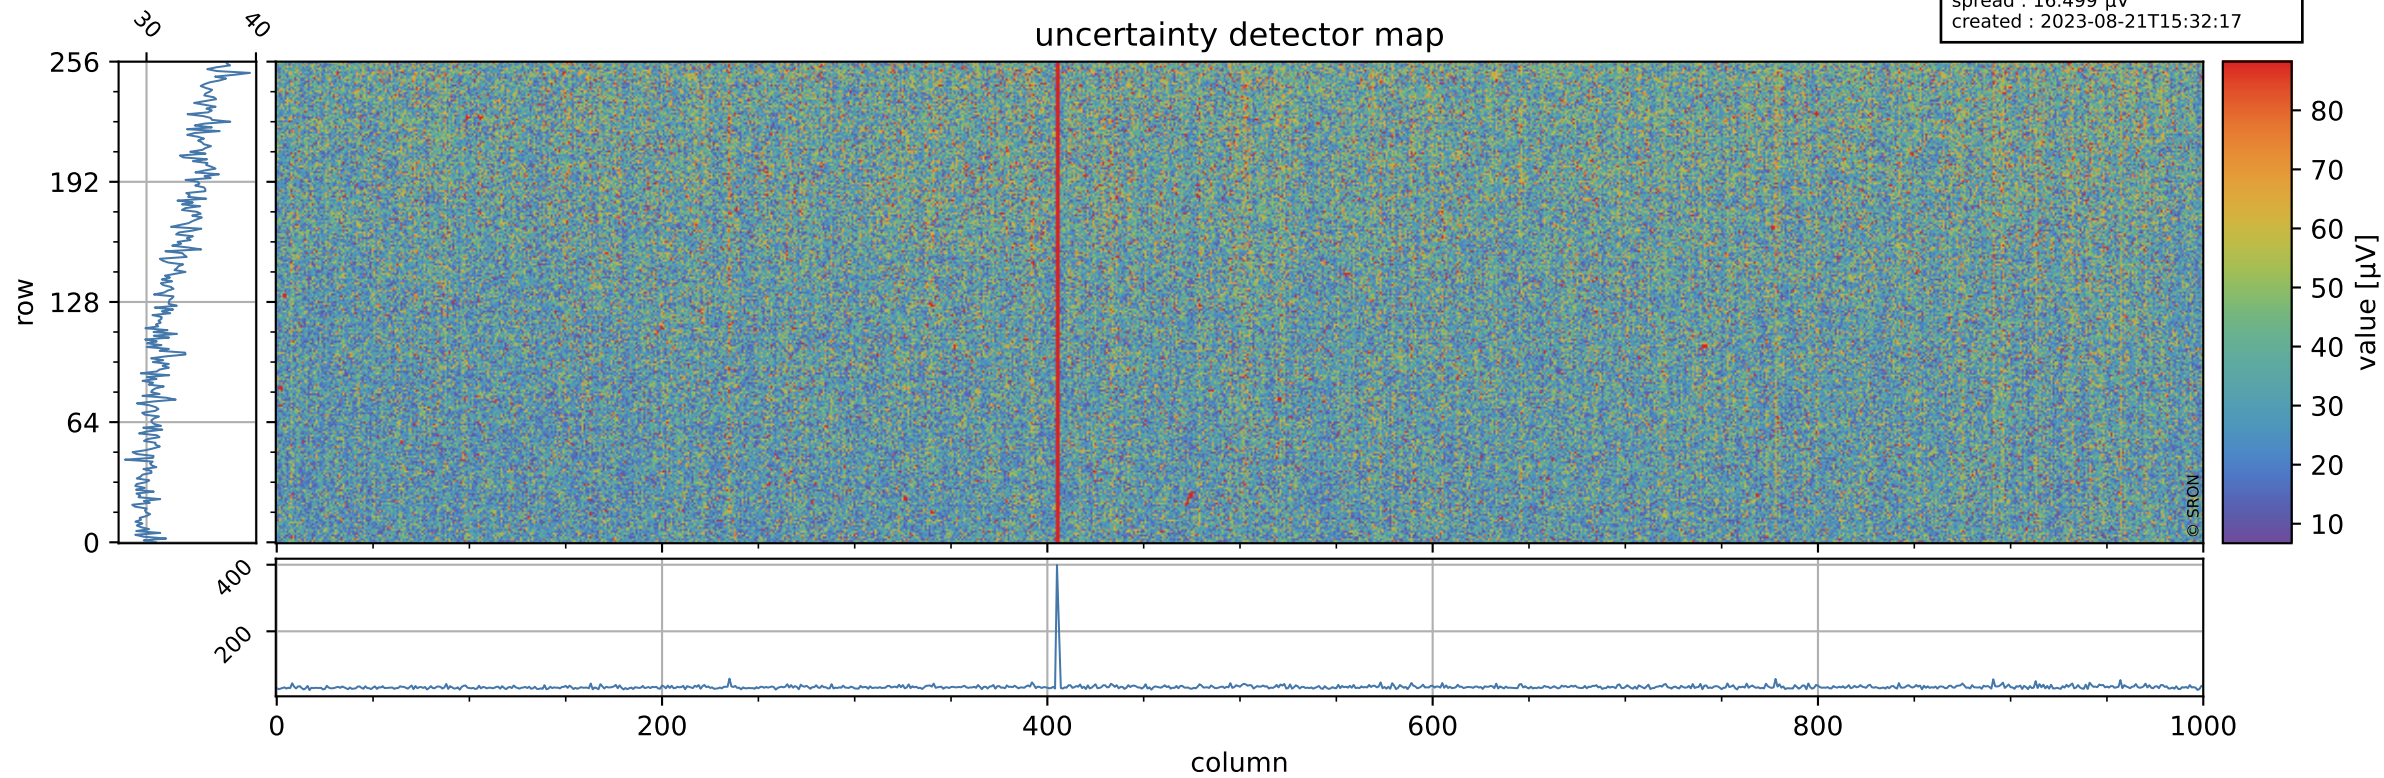

Tropomi SWIR offset (official)

orbits : 20 in [29362, 29407]
coverage : 2023-06-14 / 2023-06-17
median : 0.52603 V
spread : 0.035907 V
created : 2023-08-21T15:32:17

value detector map

Tropomi SWIR offset (official)

orbits : 20 in [29362, 29407]
coverage : 2023-06-14 / 2023-06-17
median : 32.854 μV
spread : 16.499 μV
created : 2023-08-21T15:32:17

Tropomi SWIR offset (official)

orbits : 20 in [29362, 29407]
coverage : 2023-06-14 / 2023-06-17
median : 0.01656 mV
spread : 0.40681 mV
created : 2023-08-21T15:32:17

value compared with SWIR offset CKD

Tropomi SWIR offset (official) ground-tracks of Sentinel-5P

orbits : 20 in [29362, 29407]
coverage : 2023-06-14 / 2023-06-17
created : 2023-08-21T15:32:18

Tropomi SWIR offset (official)

orbits : [2827, 29407]
coverage : 2018-04-30 / 2023-06-17
created : 2023-08-21T15:32:18

trend of detector median & temperatures