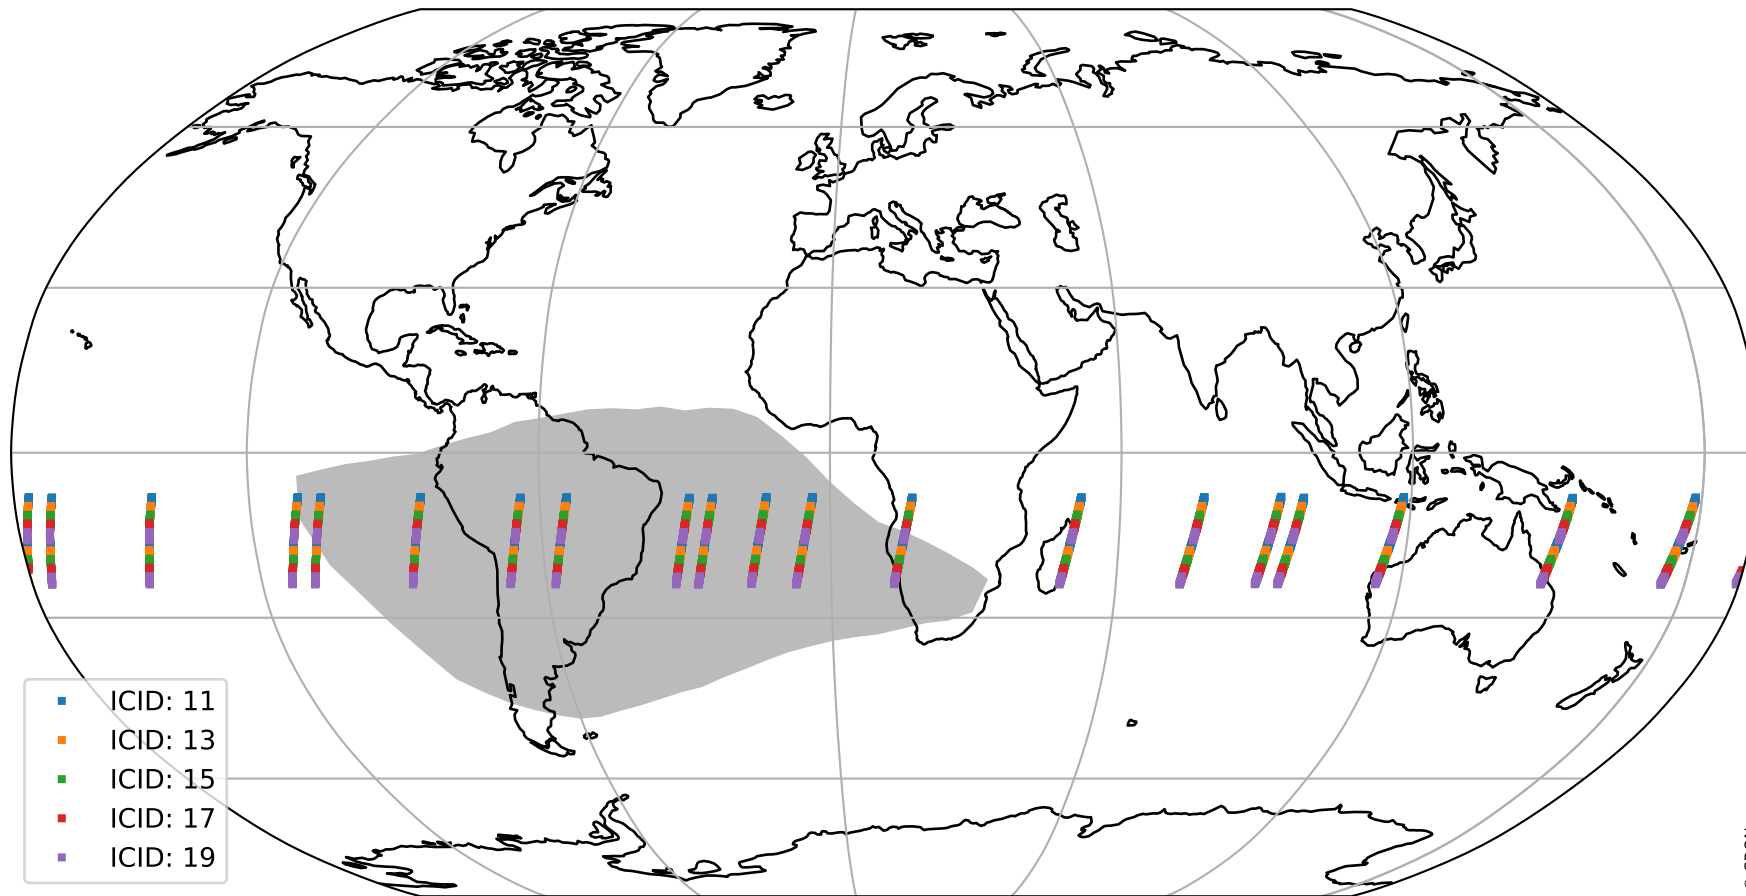

Tropomi SWIR offset (official)

orbits : 20 in [29362, 29407]
coverage : 2023-06-14 / 2023-06-17
median : 0.52603 V
spread : 0.035907 V
created : 2023-08-21T15:32:17

value detector map

Tropomi SWIR offset (official)

orbits : 20 in [29362, 29407]
coverage : 2023-06-14 / 2023-06-17
median : 32.854 μV
spread : 16.499 μV
created : 2023-08-21T15:32:17

Tropomi SWIR offset (official)

orbits : 20 in [29362, 29407]
coverage : 2023-06-14 / 2023-06-17
median : 0.01656 mV
spread : 0.40681 mV
created : 2023-08-21T15:32:17

value compared with SWIR offset CKD

Tropomi SWIR offset (official) ground-tracks of Sentinel-5P

orbits : 20 in [29362, 29407]
coverage : 2023-06-14 / 2023-06-17
created : 2023-08-21T15:32:18

Tropomi SWIR offset (official)

orbits : [2827, 29407]
coverage : 2018-04-30 / 2023-06-17
created : 2023-08-21T15:32:18

trend of detector median & temperatures