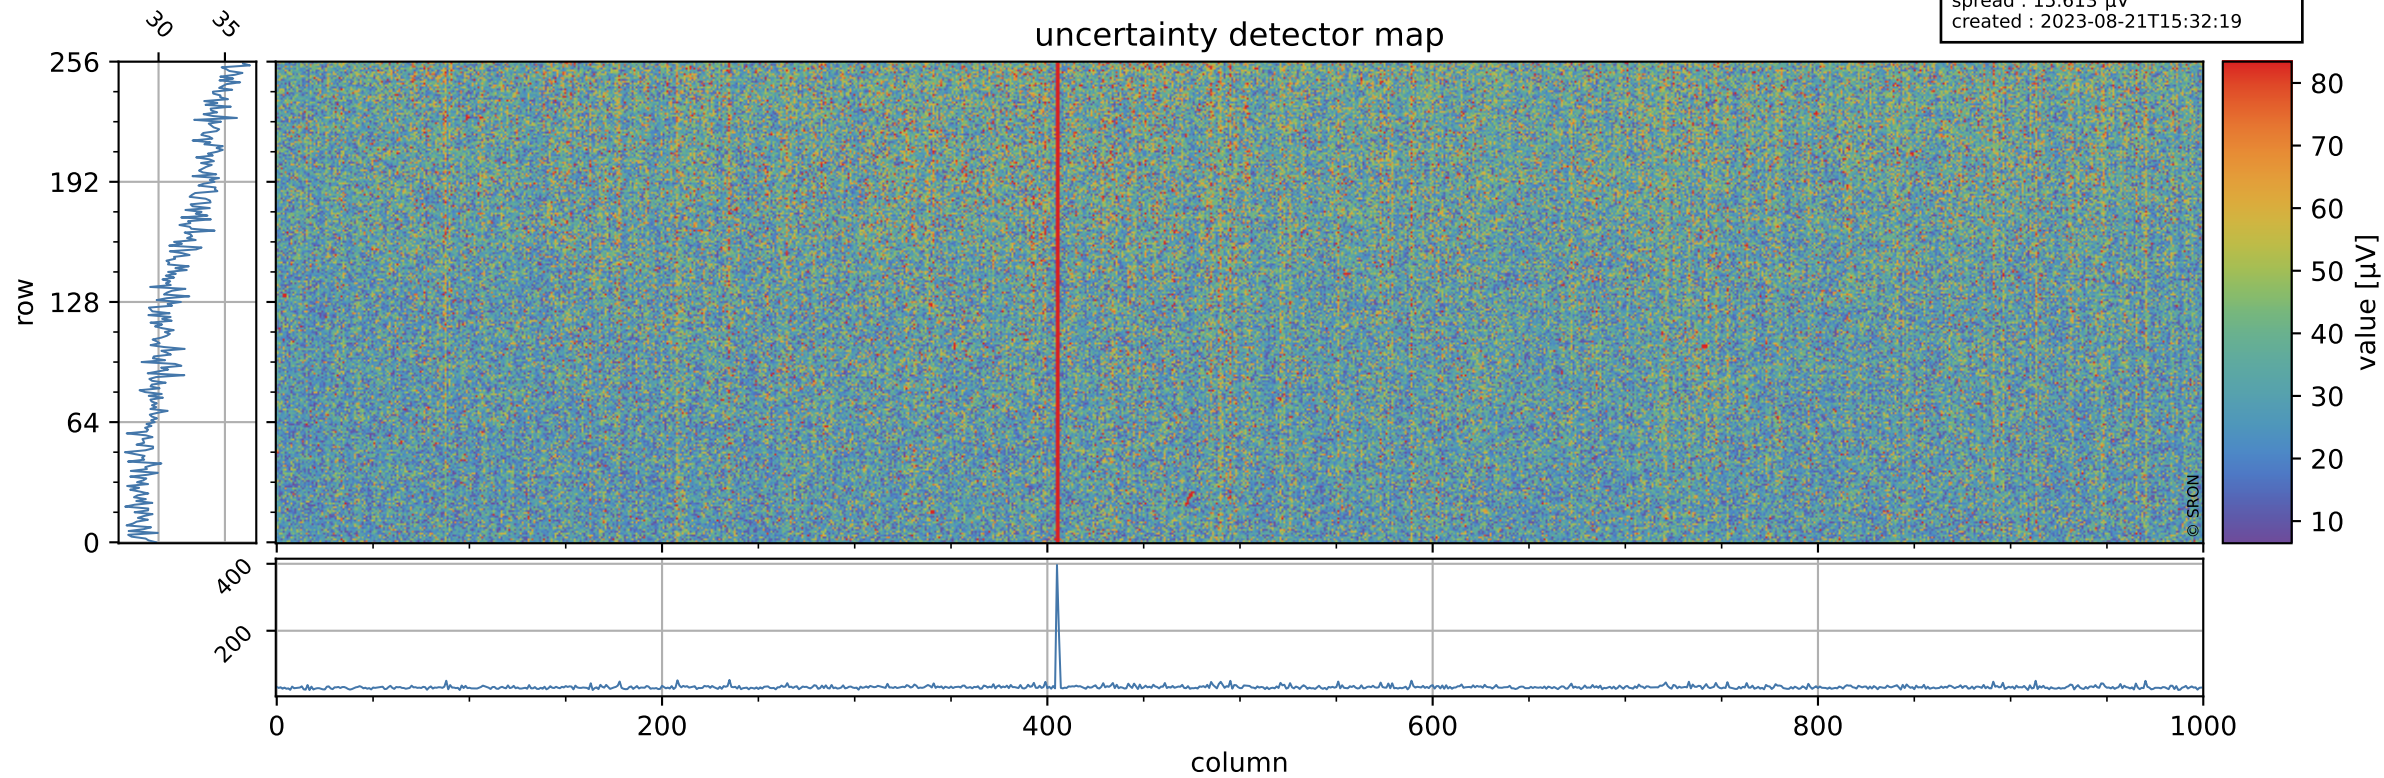

Tropomi SWIR offset (official)

orbits : 19 in [29377, 29422]
coverage : 2023-06-15 / 2023-06-18
median : 0.52604 V
spread : 0.035909 V
created : 2023-08-21T15:32:19

value detector map

Tropomi SWIR offset (official)

orbits : 19 in [29377, 29422]
coverage : 2023-06-15 / 2023-06-18
median : 31.652 μV
spread : 15.613 μV
created : 2023-08-21T15:32:19

Tropomi SWIR offset (official)

orbits : 19 in [29377, 29422]
coverage : 2023-06-15 / 2023-06-18
median : 0.029128 mV
spread : 0.40894 mV
created : 2023-08-21T15:32:20

value compared with SWIR offset CKD

Tropomi SWIR offset (official) ground-tracks of Sentinel-5P

orbits : 19 in [29377, 29422]
coverage : 2023-06-15 / 2023-06-18
created : 2023-08-21T15:32:20

Tropomi SWIR offset (official)

orbits : [2827, 29422]
coverage : 2018-04-30 / 2023-06-18
created : 2023-08-21T15:32:20

trend of detector median & temperatures