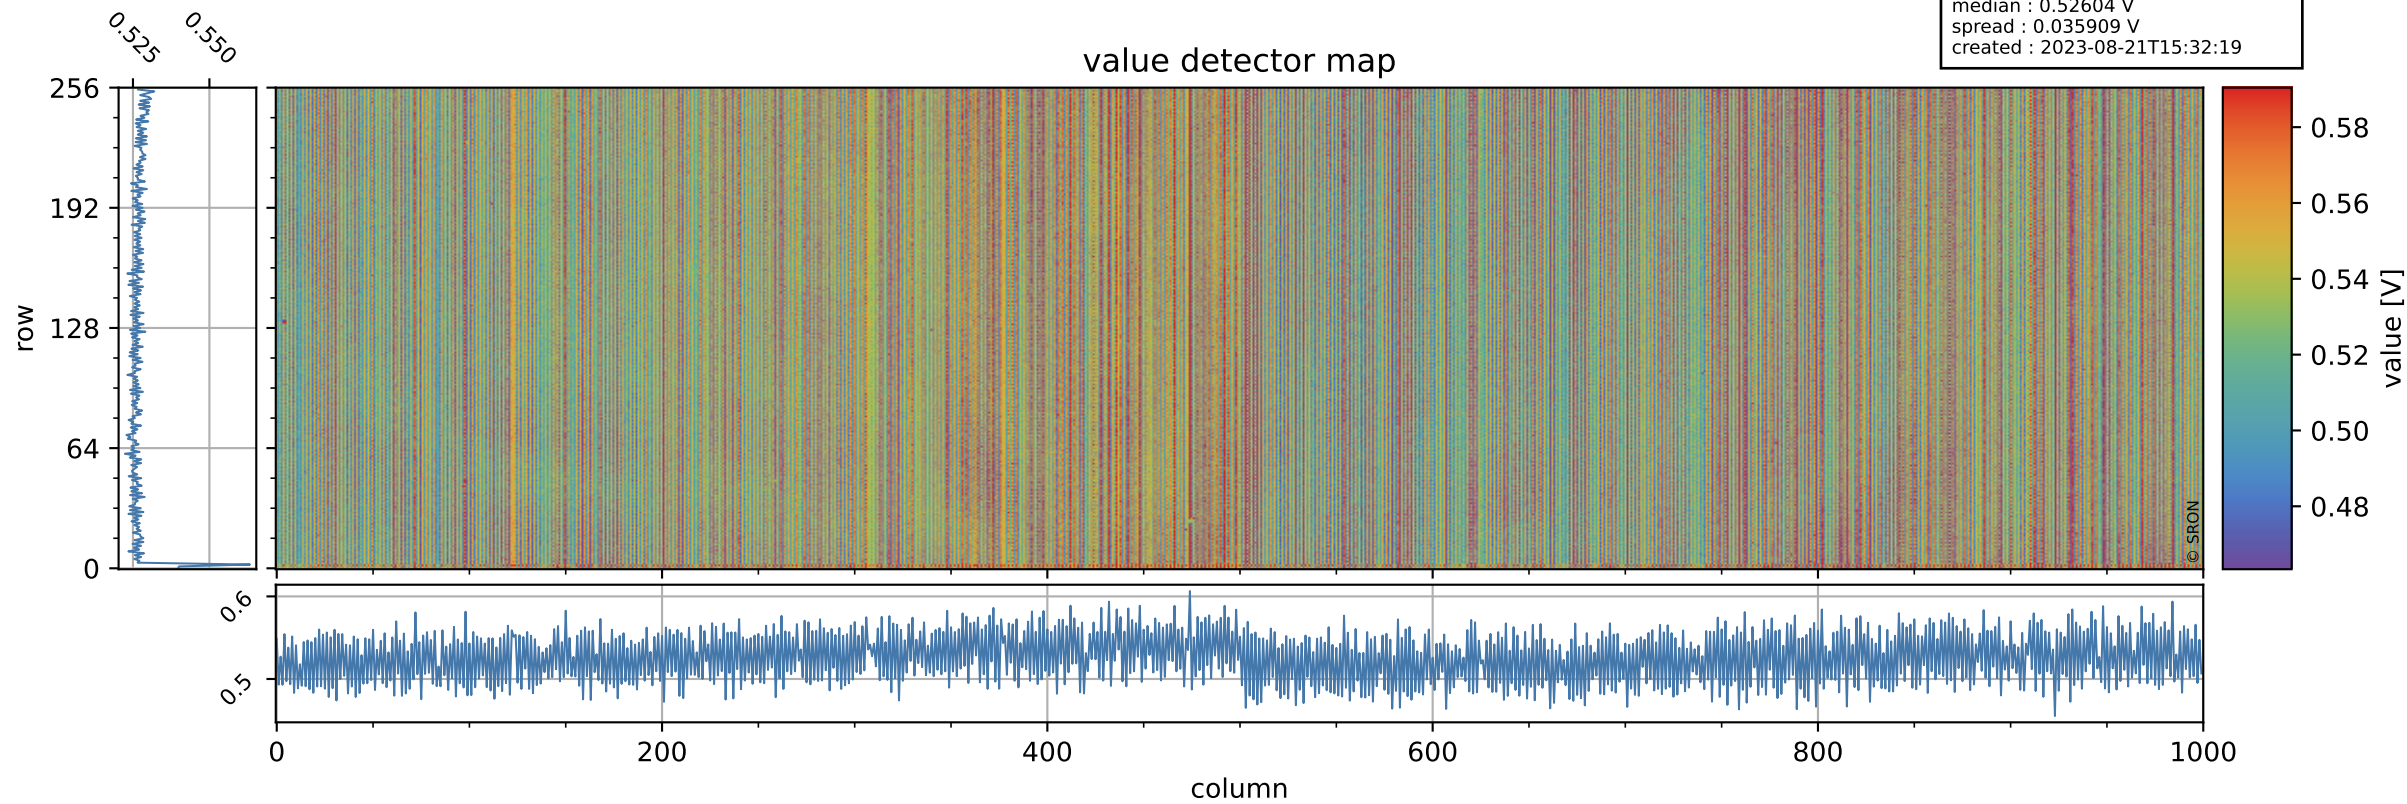

Tropomi SWIR offset (official)

orbits : 19 in [29377, 29422]
coverage : 2023-06-15 / 2023-06-18
median : 0.52604 V
spread : 0.035909 V
created : 2023-08-21T15:32:19

value detector map

Tropomi SWIR offset (official)

orbits : 19 in [29377, 29422]
coverage : 2023-06-15 / 2023-06-18
median : 31.652 μV
spread : 15.613 μV
created : 2023-08-21T15:32:19

Tropomi SWIR offset (official)

orbits : 19 in [29377, 29422]
coverage : 2023-06-15 / 2023-06-18
median : 0.029128 mV
spread : 0.40894 mV
created : 2023-08-21T15:32:20

value compared with SWIR offset CKD

Tropomi SWIR offset (official) ground-tracks of Sentinel-5P

orbits : 19 in [29377, 29422]
coverage : 2023-06-15 / 2023-06-18
created : 2023-08-21T15:32:20

Tropomi SWIR offset (official)

orbits : [2827, 29422]
coverage : 2018-04-30 / 2023-06-18
created : 2023-08-21T15:32:20

trend of detector median & temperatures