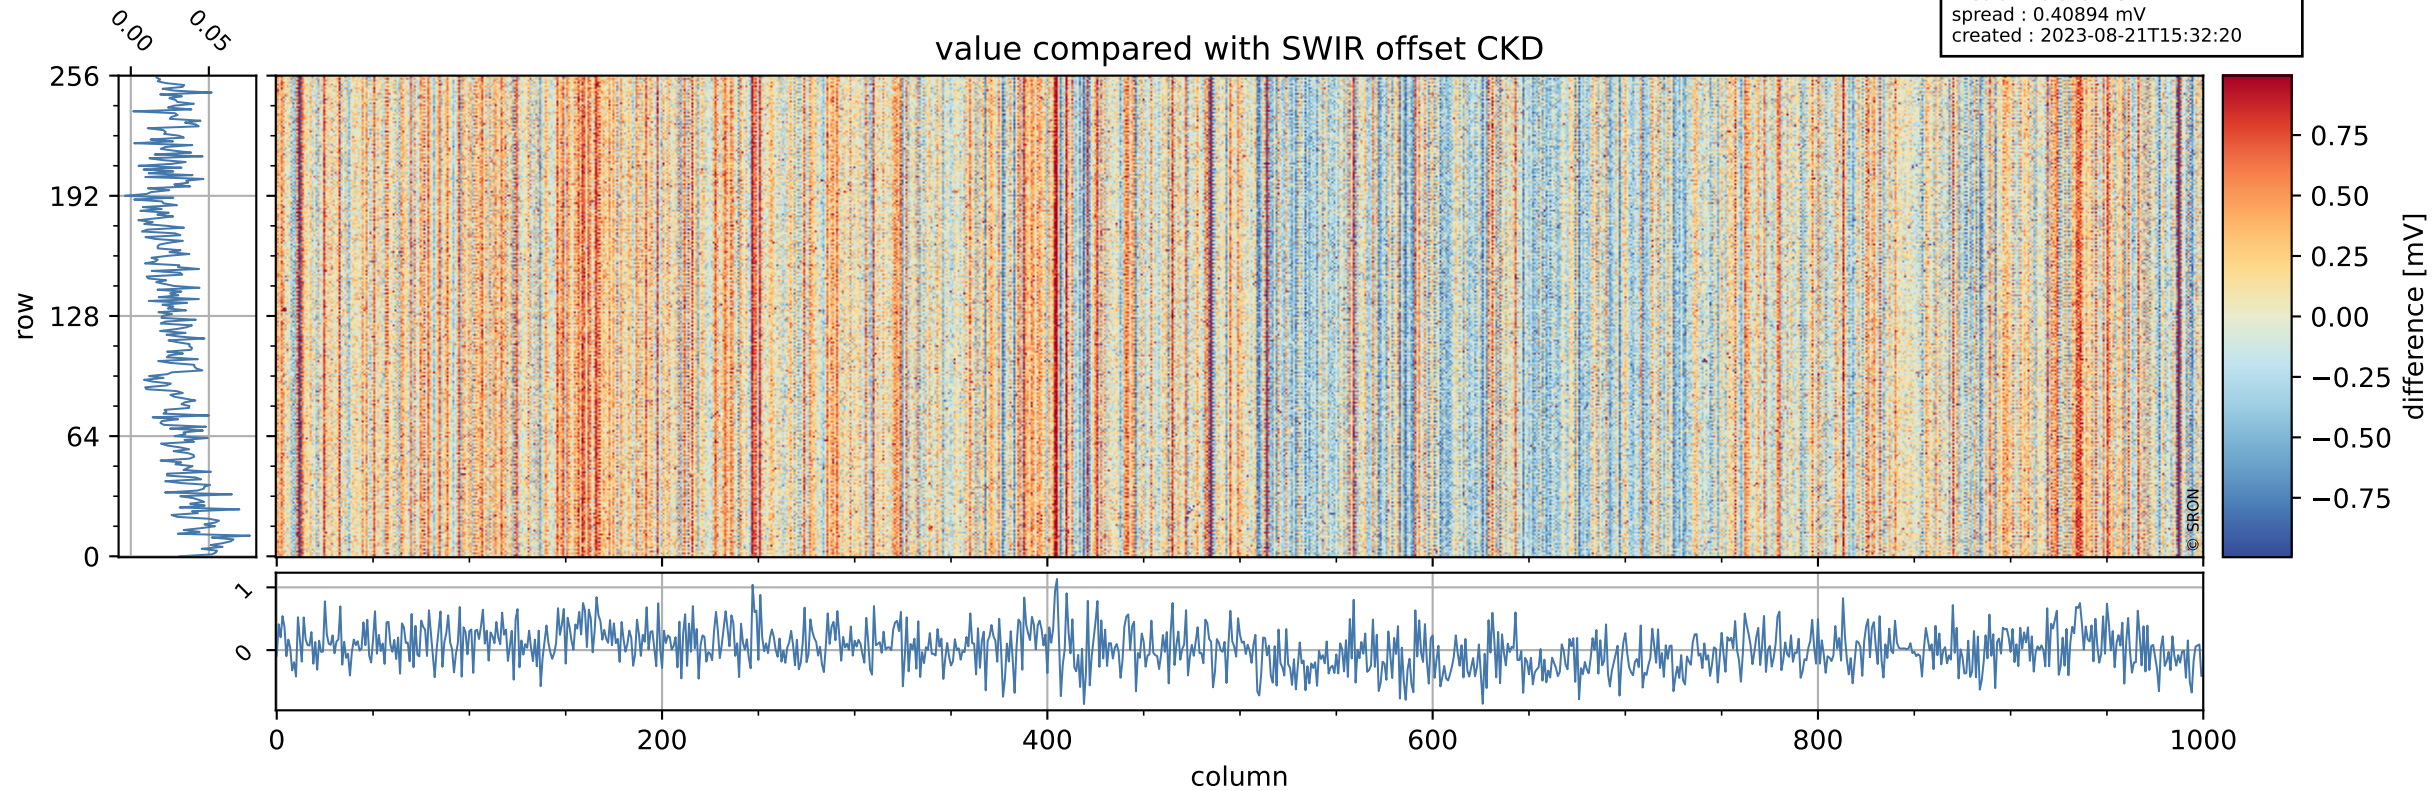

Tropomi SWIR offset (official)

orbits : 19 in [29377, 29422]
coverage : 2023-06-15 / 2023-06-18
median : 0.52604 V
spread : 0.035909 V
created : 2023-08-21T15:32:19

value detector map

Tropomi SWIR offset (official)

orbits : 19 in [29377, 29422]
coverage : 2023-06-15 / 2023-06-18
median : 31.652 μV
spread : 15.613 μV
created : 2023-08-21T15:32:19

Tropomi SWIR offset (official)

orbits : 19 in [29377, 29422]
coverage : 2023-06-15 / 2023-06-18
median : 0.029128 mV
spread : 0.40894 mV
created : 2023-08-21T15:32:20

value compared with SWIR offset CKD

Tropomi SWIR offset (official) ground-tracks of Sentinel-5P

orbits : 19 in [29377, 29422]
coverage : 2023-06-15 / 2023-06-18
created : 2023-08-21T15:32:20

Tropomi SWIR offset (official)

orbits : [2827, 29422]
coverage : 2018-04-30 / 2023-06-18
created : 2023-08-21T15:32:20

trend of detector median & temperatures