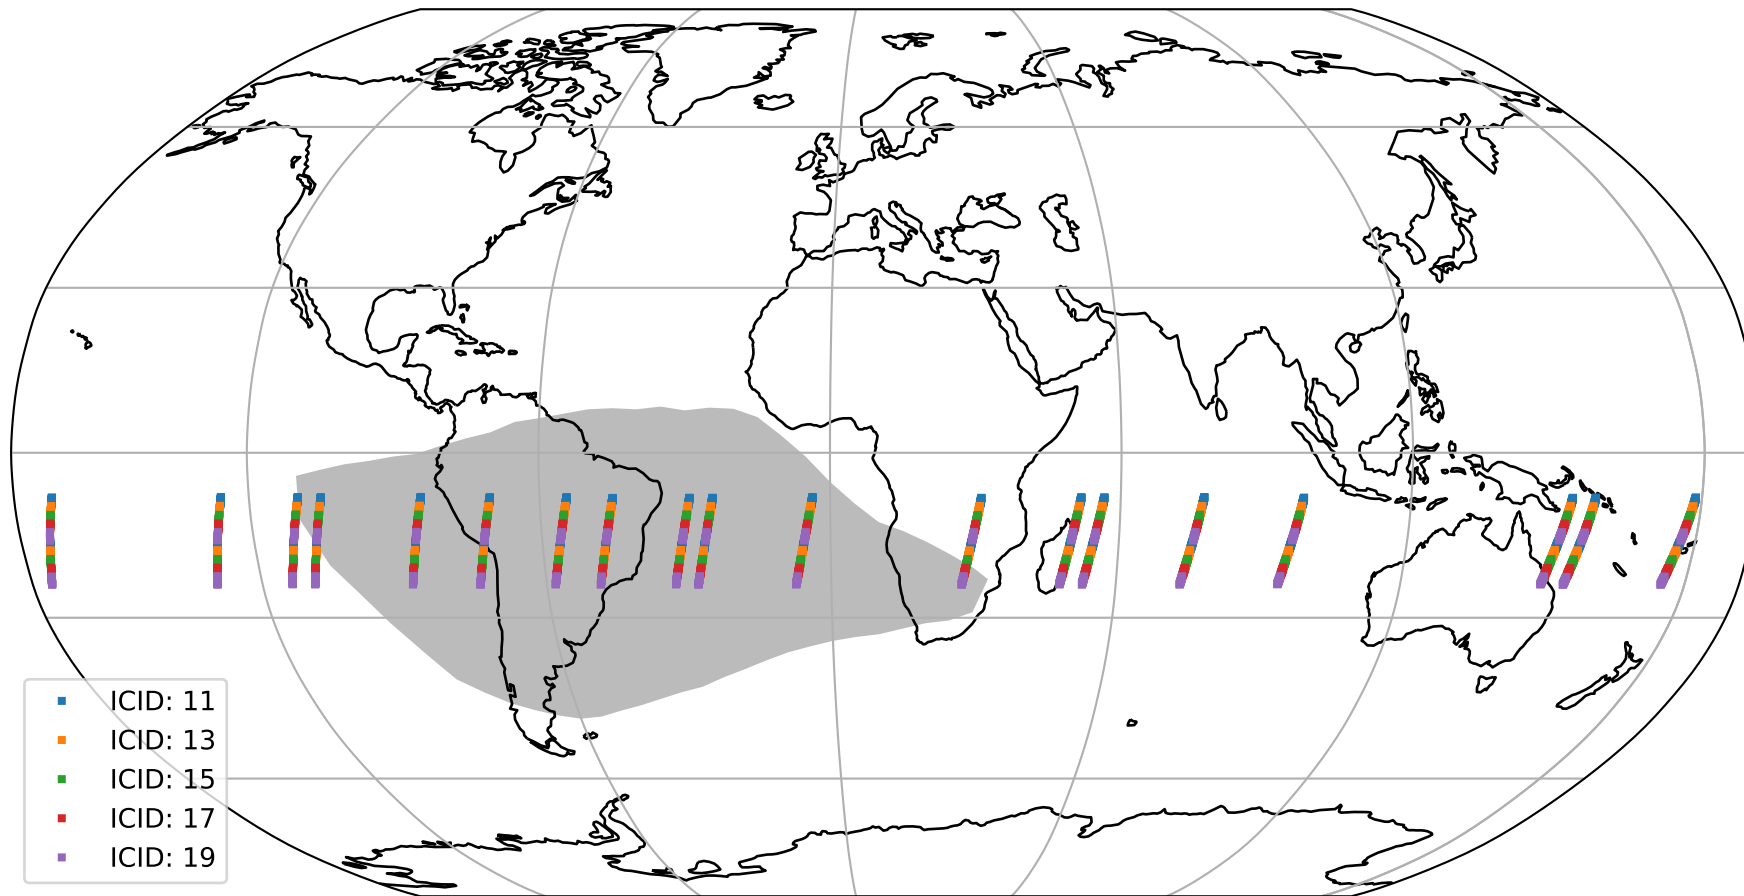

Tropomi SWIR offset (official)

orbits : 19 in [29377, 29422]
coverage : 2023-06-15 / 2023-06-18
median : 0.52604 V
spread : 0.035909 V
created : 2023-08-21T15:32:19

value detector map

Tropomi SWIR offset (official)

orbits : 19 in [29377, 29422]
coverage : 2023-06-15 / 2023-06-18
median : 31.652 μV
spread : 15.613 μV
created : 2023-08-21T15:32:19

Tropomi SWIR offset (official)

orbits : 19 in [29377, 29422]
coverage : 2023-06-15 / 2023-06-18
median : 0.029128 mV
spread : 0.40894 mV
created : 2023-08-21T15:32:20

value compared with SWIR offset CKD

Tropomi SWIR offset (official) ground-tracks of Sentinel-5P

orbits : 19 in [29377, 29422]
coverage : 2023-06-15 / 2023-06-18
created : 2023-08-21T15:32:20

Tropomi SWIR offset (official)

orbits : [2827, 29422]
coverage : 2018-04-30 / 2023-06-18
created : 2023-08-21T15:32:20

trend of detector median & temperatures