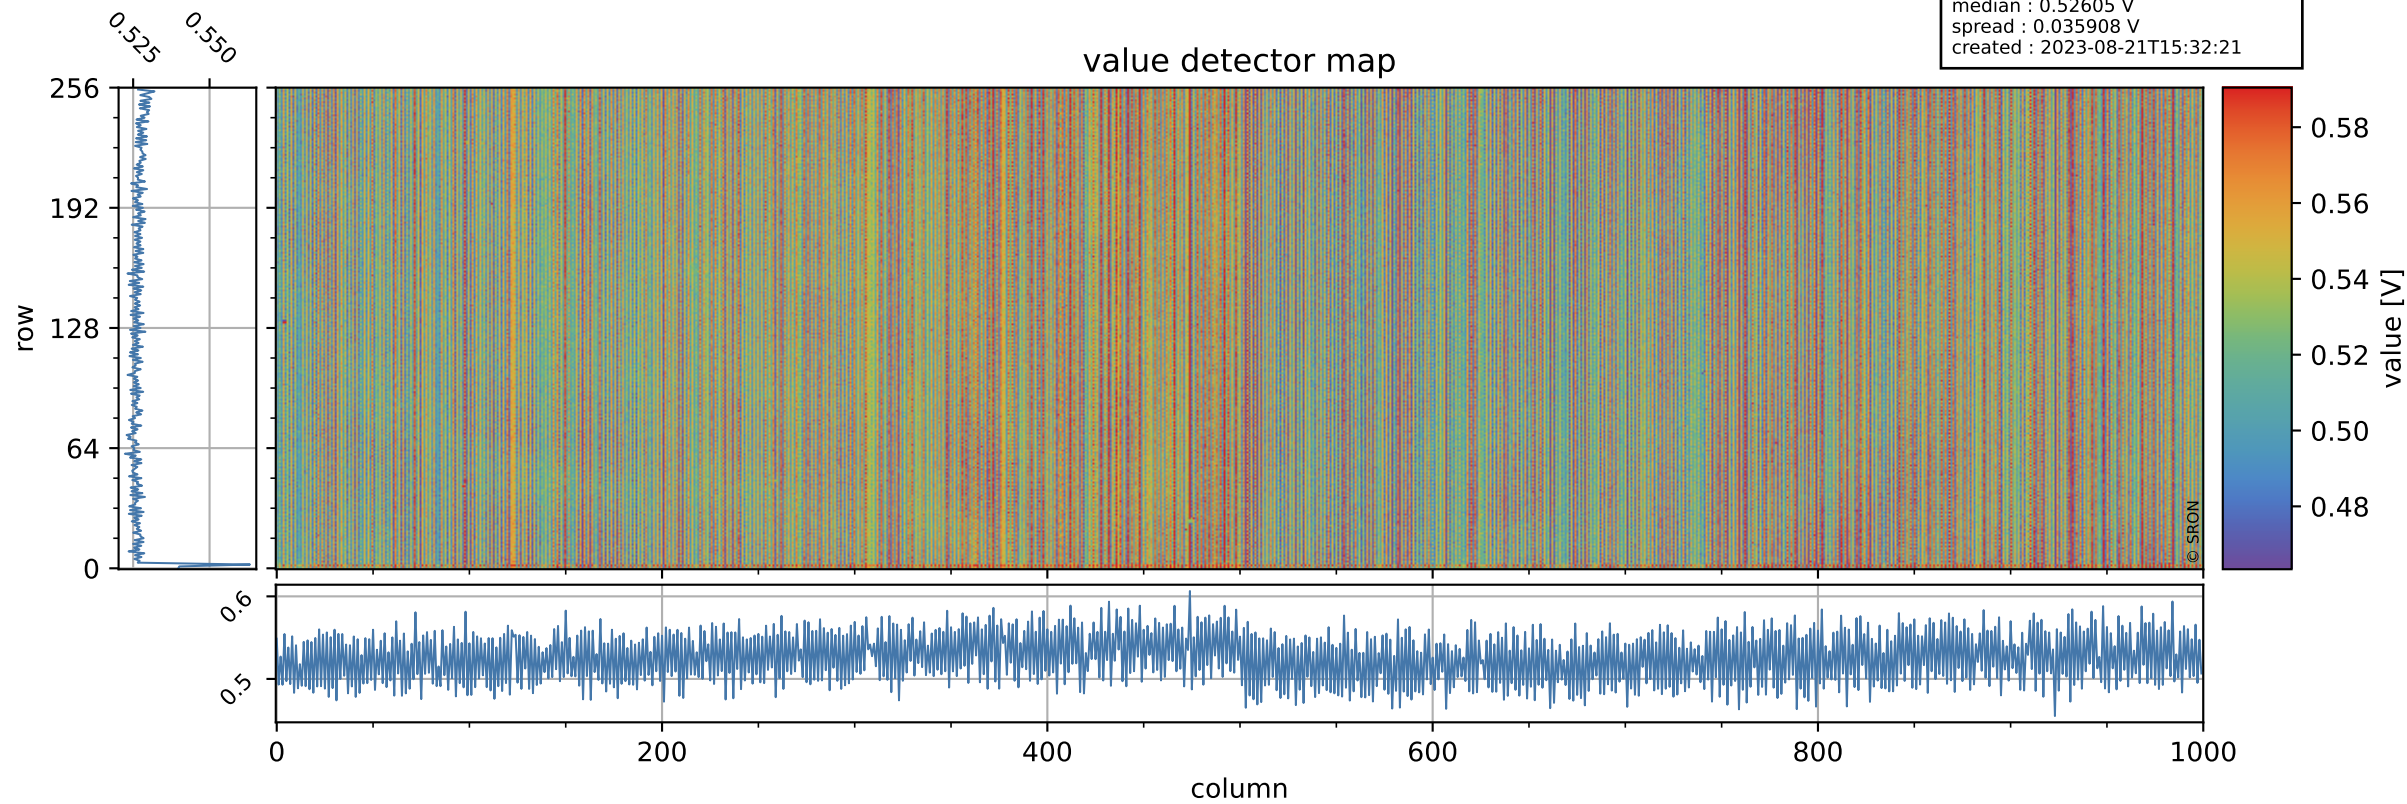

Tropomi SWIR offset (official)

orbits : 20 in [29392, 29437]
coverage : 2023-06-16 / 2023-06-19
median : 0.52605 V
spread : 0.035908 V
created : 2023-08-21T15:32:21

value detector map

Tropomi SWIR offset (official)

orbits : 20 in [29392, 29437]
coverage : 2023-06-16 / 2023-06-19
median : 30.515 μV
spread : 15.247 μV
created : 2023-08-21T15:32:21

Tropomi SWIR offset (official)

orbits : 20 in [29392, 29437]
coverage : 2023-06-16 / 2023-06-19
median : 0.036532 mV
spread : 0.409 mV
created : 2023-08-21T15:32:22

value compared with SWIR offset CKD

Tropomi SWIR offset (official) ground-tracks of Sentinel-5P

orbits : 20 in [29392, 29437]
coverage : 2023-06-16 / 2023-06-19
created : 2023-08-21T15:32:22

Tropomi SWIR offset (official)

orbits : [2827, 29437]
coverage : 2018-04-30 / 2023-06-19
created : 2023-08-21T15:32:22

trend of detector median & temperatures