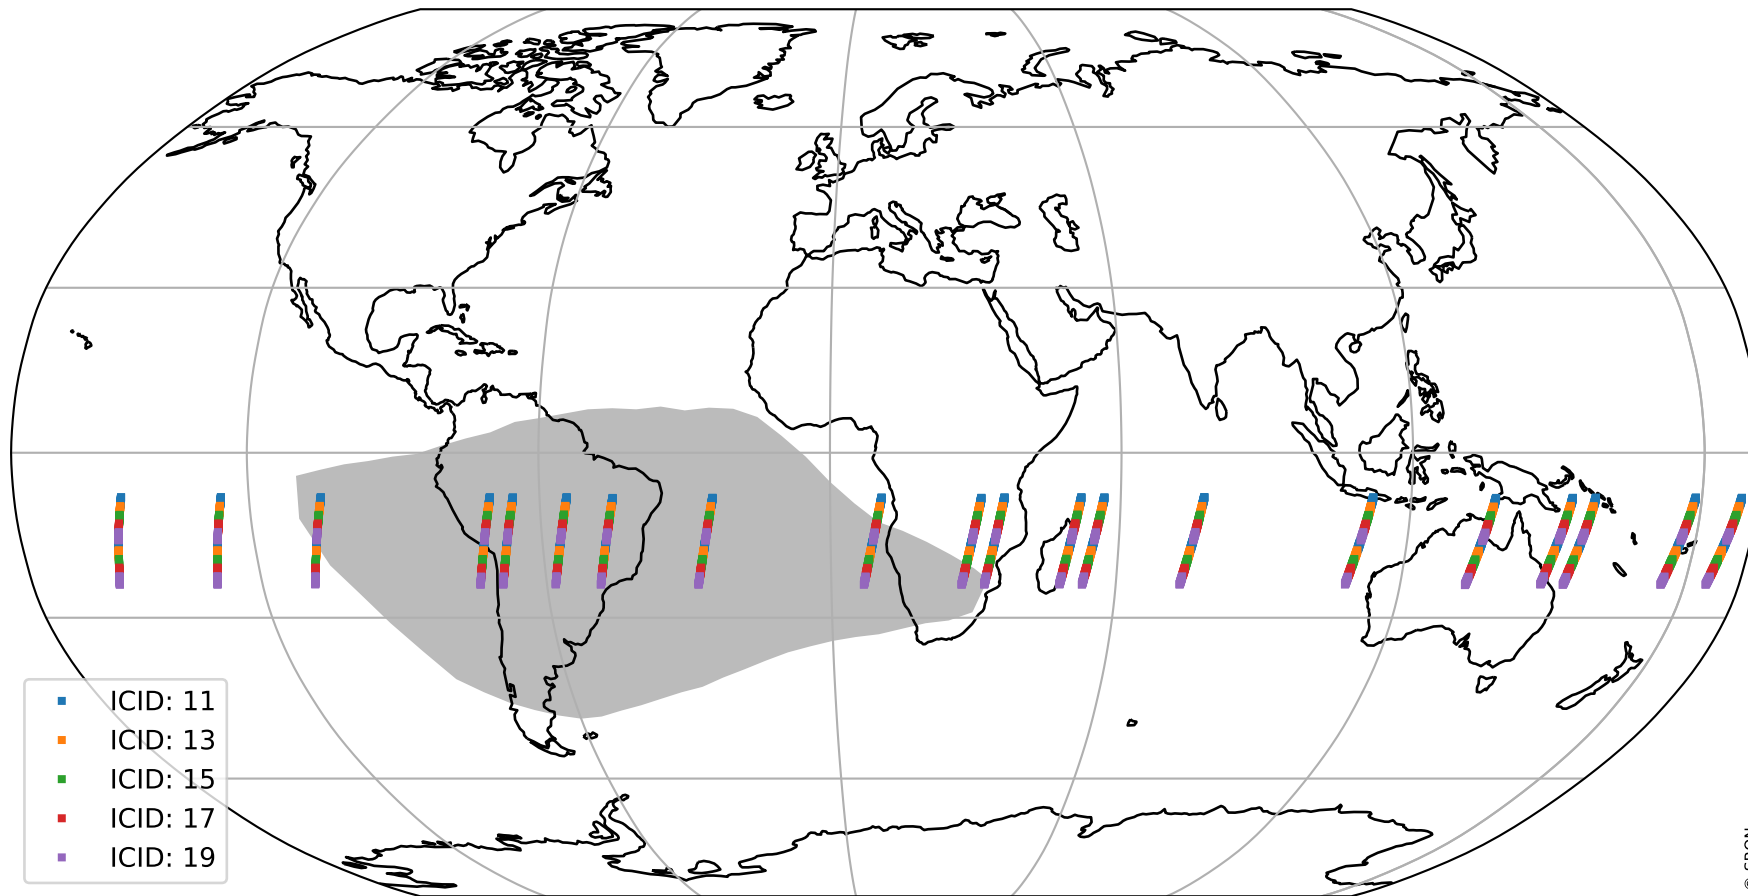

Tropomi SWIR offset (official)

orbits : 20 in [29392, 29437]
coverage : 2023-06-16 / 2023-06-19
median : 0.52605 V
spread : 0.035908 V
created : 2023-08-21T15:32:21

value detector map

Tropomi SWIR offset (official)

orbits : 20 in [29392, 29437]
coverage : 2023-06-16 / 2023-06-19
median : 30.515 μV
spread : 15.247 μV
created : 2023-08-21T15:32:21

Tropomi SWIR offset (official)

orbits : 20 in [29392, 29437]
coverage : 2023-06-16 / 2023-06-19
median : 0.036532 mV
spread : 0.409 mV
created : 2023-08-21T15:32:22

value compared with SWIR offset CKD

Tropomi SWIR offset (official) ground-tracks of Sentinel-5P

orbits : 20 in [29392, 29437]
coverage : 2023-06-16 / 2023-06-19
created : 2023-08-21T15:32:22

Tropomi SWIR offset (official)

orbits : [2827, 29437]
coverage : 2018-04-30 / 2023-06-19
created : 2023-08-21T15:32:22

trend of detector median & temperatures