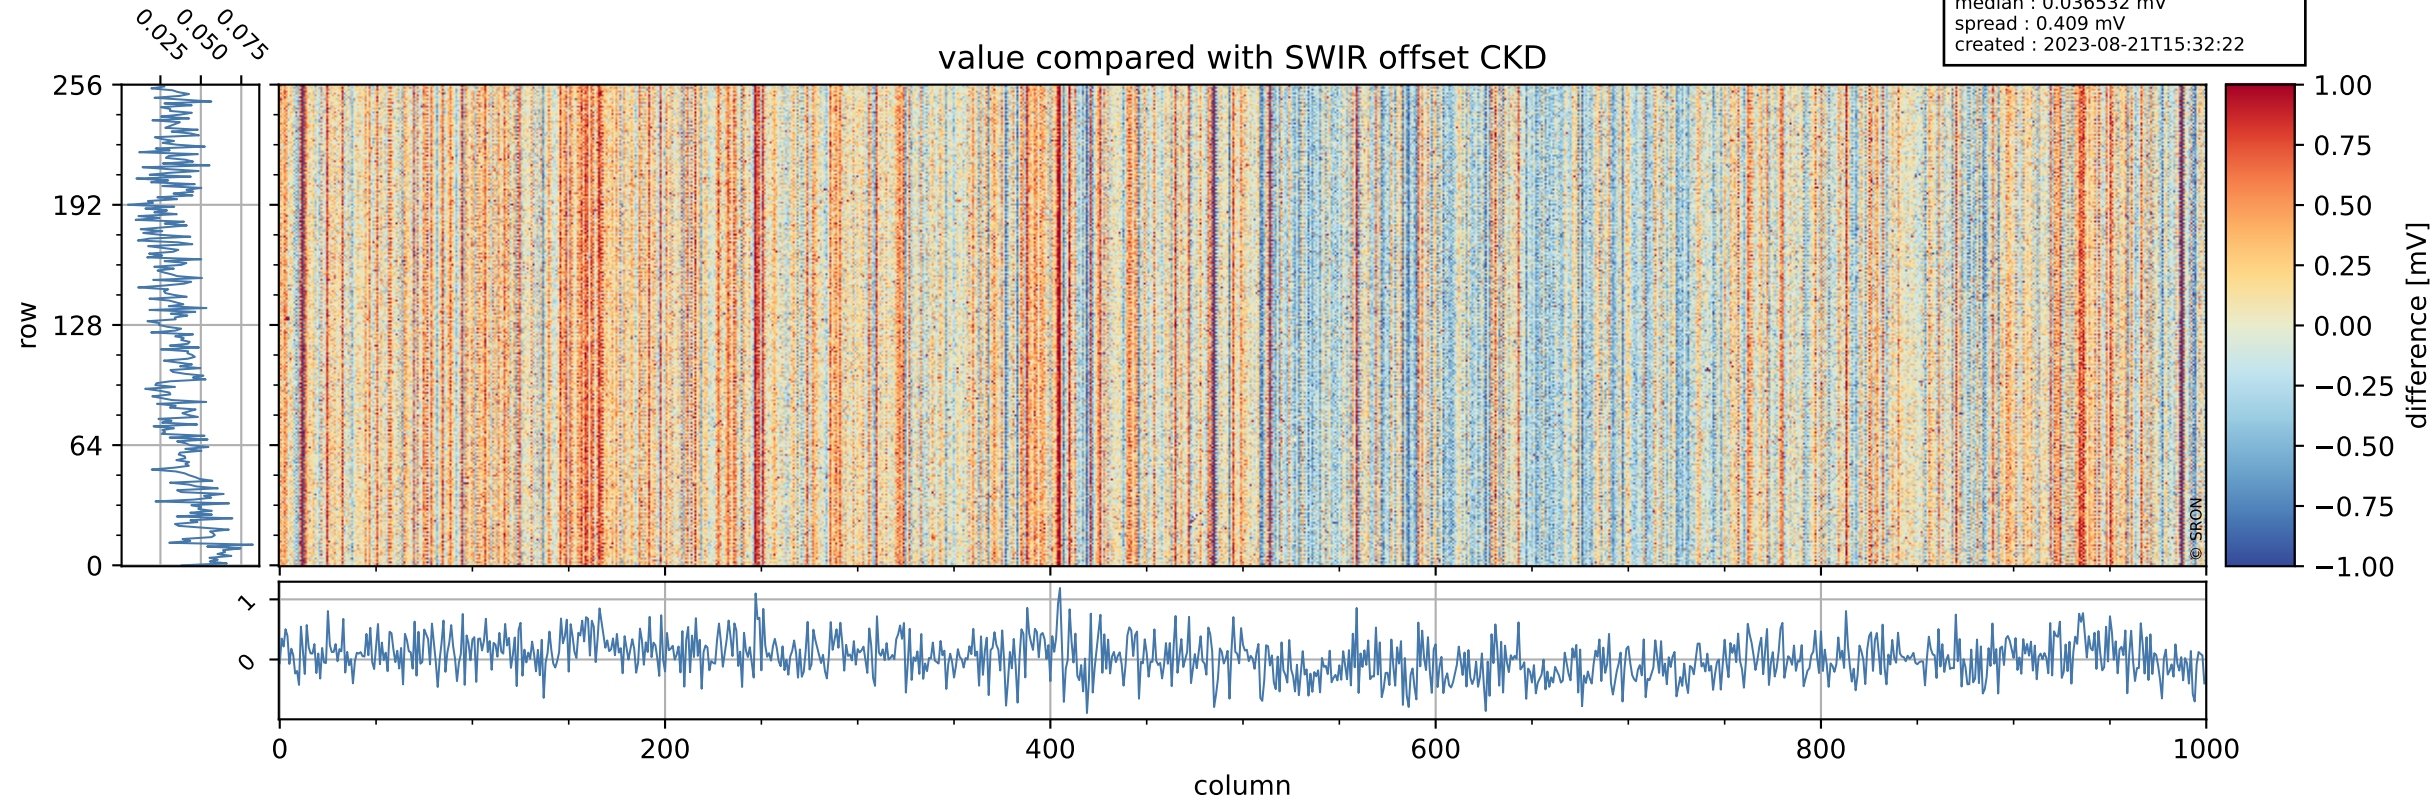

Tropomi SWIR offset (official)

orbits : 20 in [29392, 29437]
coverage : 2023-06-16 / 2023-06-19
median : 0.52605 V
spread : 0.035908 V
created : 2023-08-21T15:32:21

value detector map

Tropomi SWIR offset (official)

orbits : 20 in [29392, 29437]
coverage : 2023-06-16 / 2023-06-19
median : 30.515 μV
spread : 15.247 μV
created : 2023-08-21T15:32:21

Tropomi SWIR offset (official)

orbits : 20 in [29392, 29437]
coverage : 2023-06-16 / 2023-06-19
median : 0.036532 mV
spread : 0.409 mV
created : 2023-08-21T15:32:22

value compared with SWIR offset CKD

Tropomi SWIR offset (official) ground-tracks of Sentinel-5P

orbits : 20 in [29392, 29437]
coverage : 2023-06-16 / 2023-06-19
created : 2023-08-21T15:32:22

Tropomi SWIR offset (official)

orbits : [2827, 29437]
coverage : 2018-04-30 / 2023-06-19
created : 2023-08-21T15:32:22

trend of detector median & temperatures