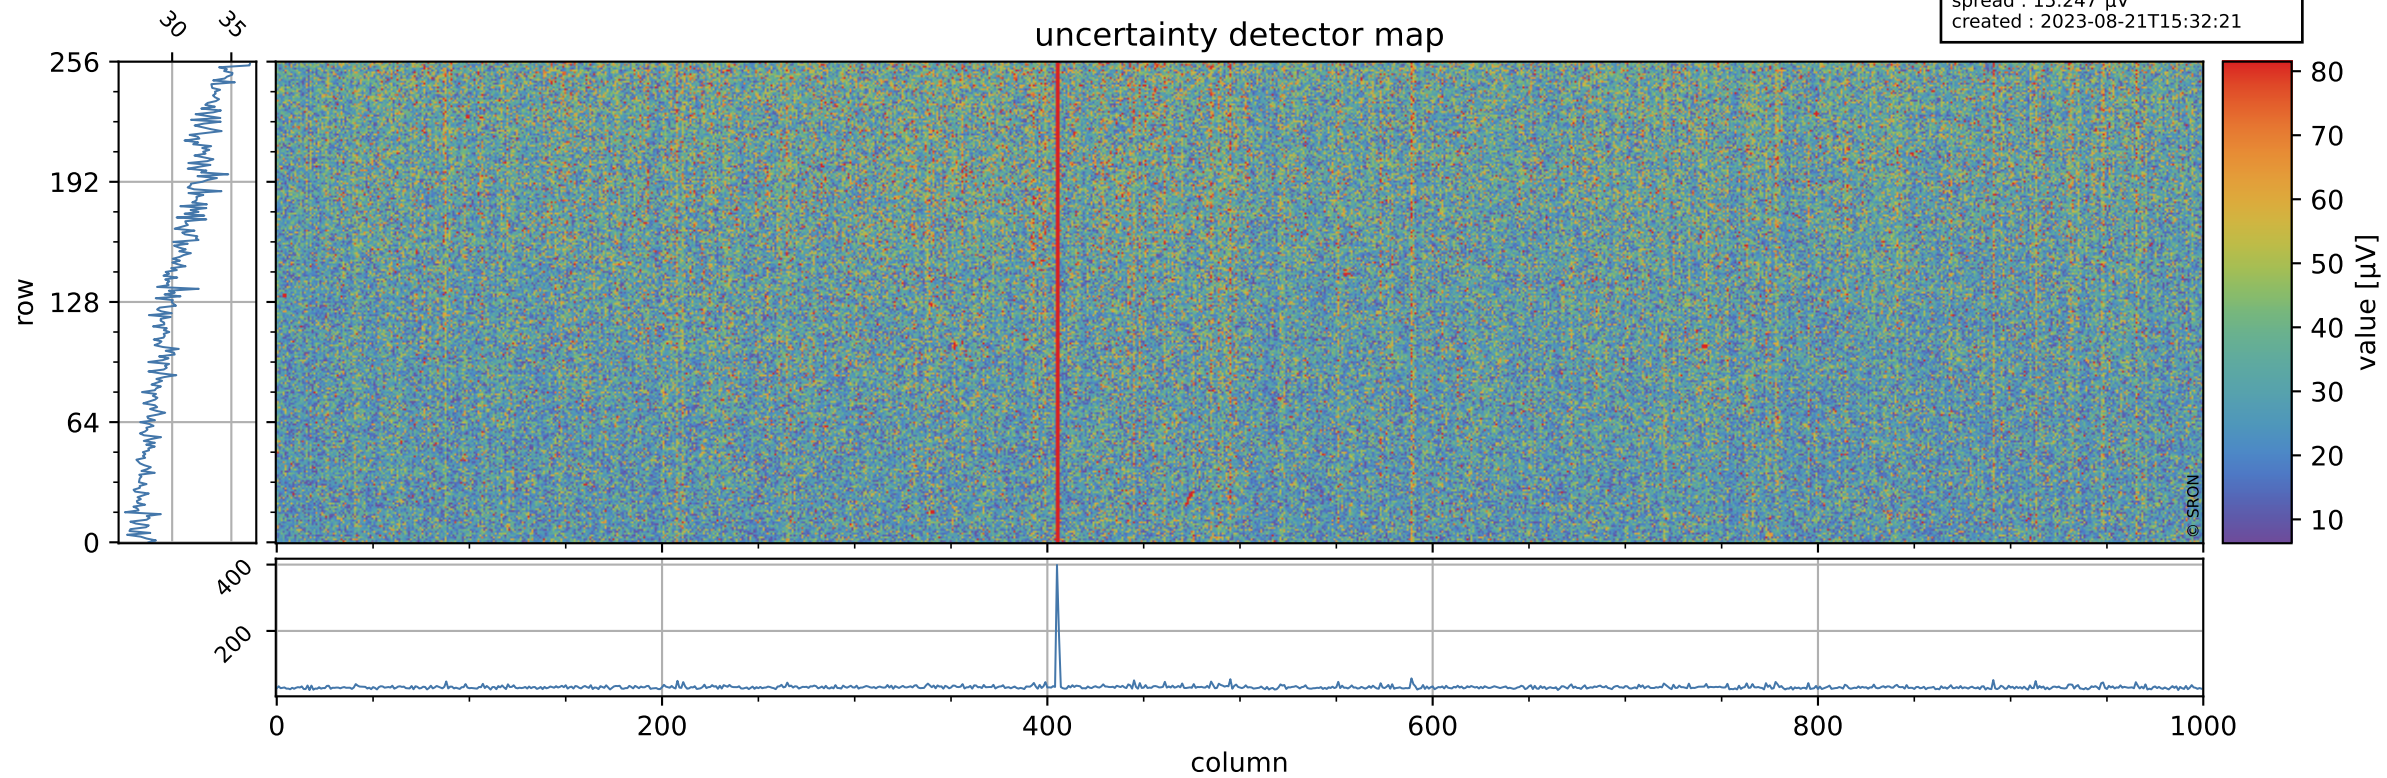

Tropomi SWIR offset (official)

orbits : 20 in [29392, 29437]
coverage : 2023-06-16 / 2023-06-19
median : 0.52605 V
spread : 0.035908 V
created : 2023-08-21T15:32:21

value detector map

Tropomi SWIR offset (official)

orbits : 20 in [29392, 29437]
coverage : 2023-06-16 / 2023-06-19
median : 30.515 μV
spread : 15.247 μV
created : 2023-08-21T15:32:21

Tropomi SWIR offset (official)

orbits : 20 in [29392, 29437]
coverage : 2023-06-16 / 2023-06-19
median : 0.036532 mV
spread : 0.409 mV
created : 2023-08-21T15:32:22

value compared with SWIR offset CKD

Tropomi SWIR offset (official) ground-tracks of Sentinel-5P

orbits : 20 in [29392, 29437]
coverage : 2023-06-16 / 2023-06-19
created : 2023-08-21T15:32:22

Tropomi SWIR offset (official)

orbits : [2827, 29437]
coverage : 2018-04-30 / 2023-06-19
created : 2023-08-21T15:32:22

trend of detector median & temperatures