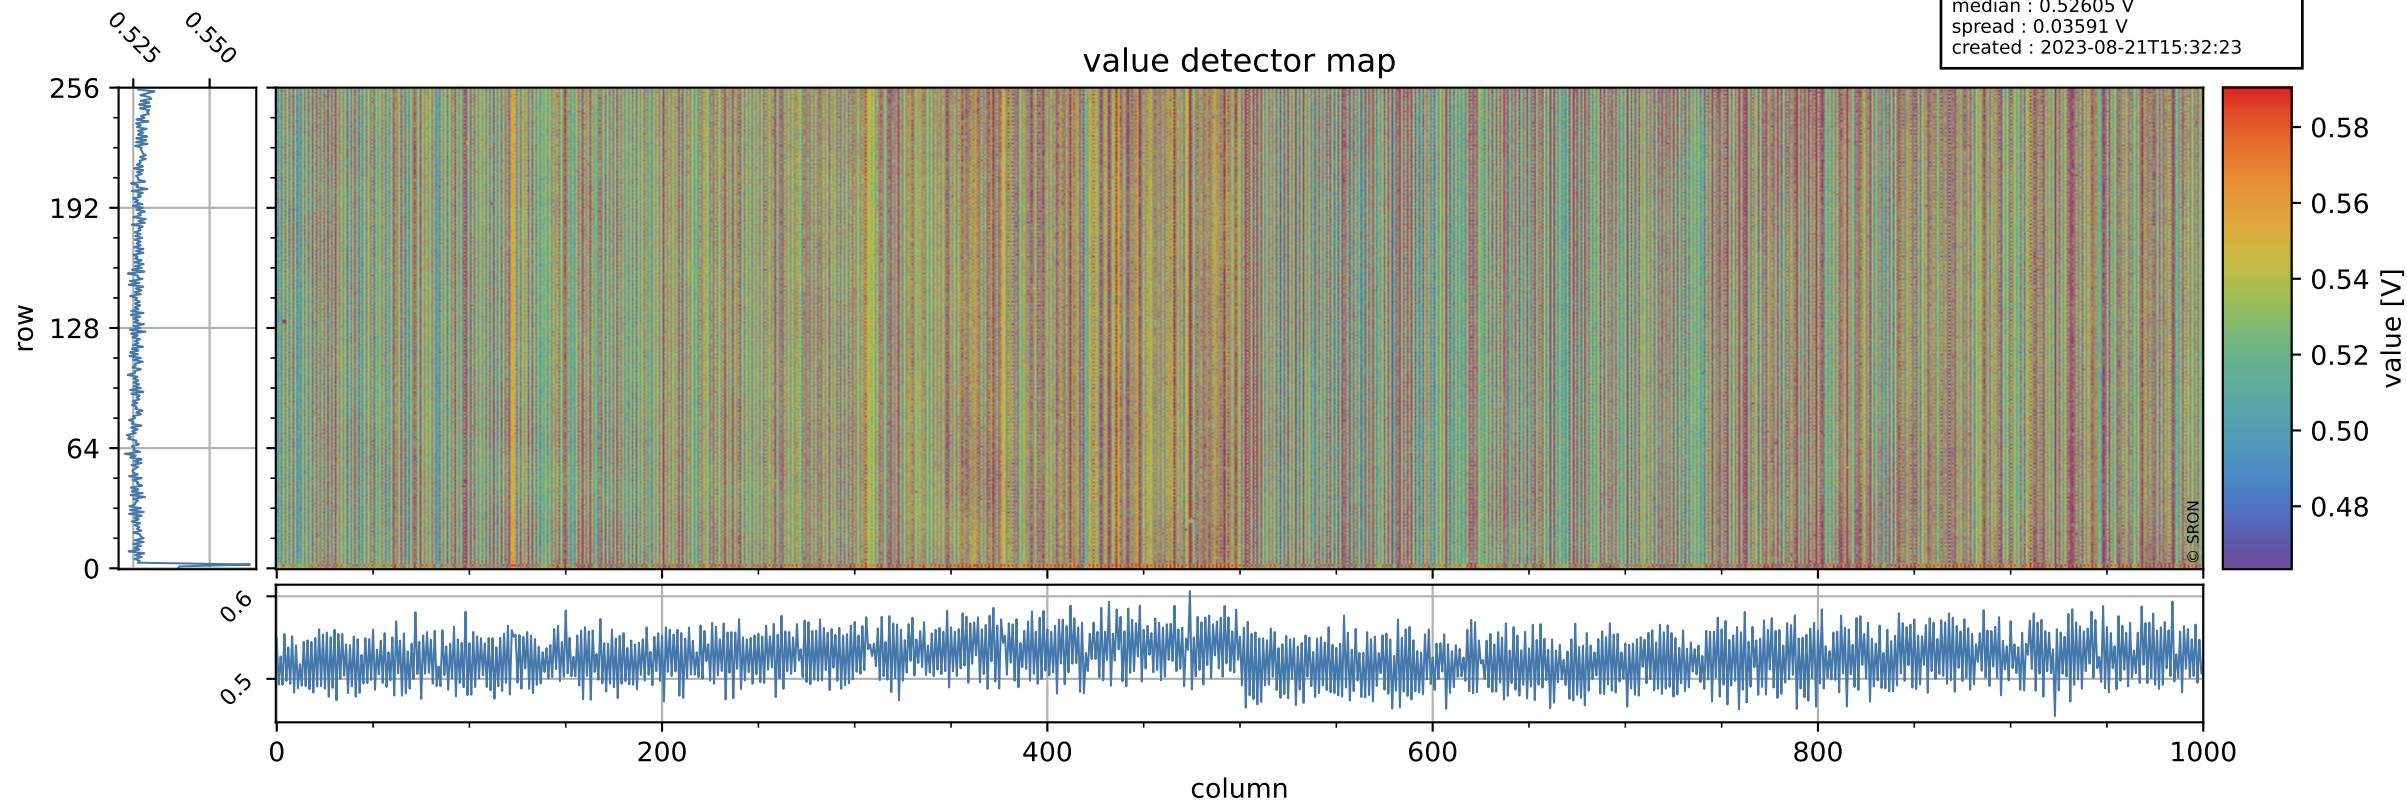

Tropomi SWIR offset (official)

orbits : 19 in [29407, 29452]
coverage : 2023-06-17 / 2023-06-20
median : 0.52605 V
spread : 0.03591 V
created : 2023-08-21T15:32:23

value detector map

Tropomi SWIR offset (official)

orbits : 19 in [29407, 29452]
coverage : 2023-06-17 / 2023-06-20
median : 31.934 μV
spread : 15.883 μV
created : 2023-08-21T15:32:24

Tropomi SWIR offset (official)

orbits : 19 in [29407, 29452]
coverage : 2023-06-17 / 2023-06-20
median : 0.033773 mV
spread : 0.411142 mV
created : 2023-08-21T15:32:24

value compared with SWIR offset CKD

Tropomi SWIR offset (official) ground-tracks of Sentinel-5P

orbits : 19 in [29407, 29452]
coverage : 2023-06-17 / 2023-06-20
created : 2023-08-21T15:32:24

Tropomi SWIR offset (official)

orbits : [2827, 29452]
coverage : 2018-04-30 / 2023-06-20
created : 2023-08-21T15:32:25

trend of detector median & temperatures