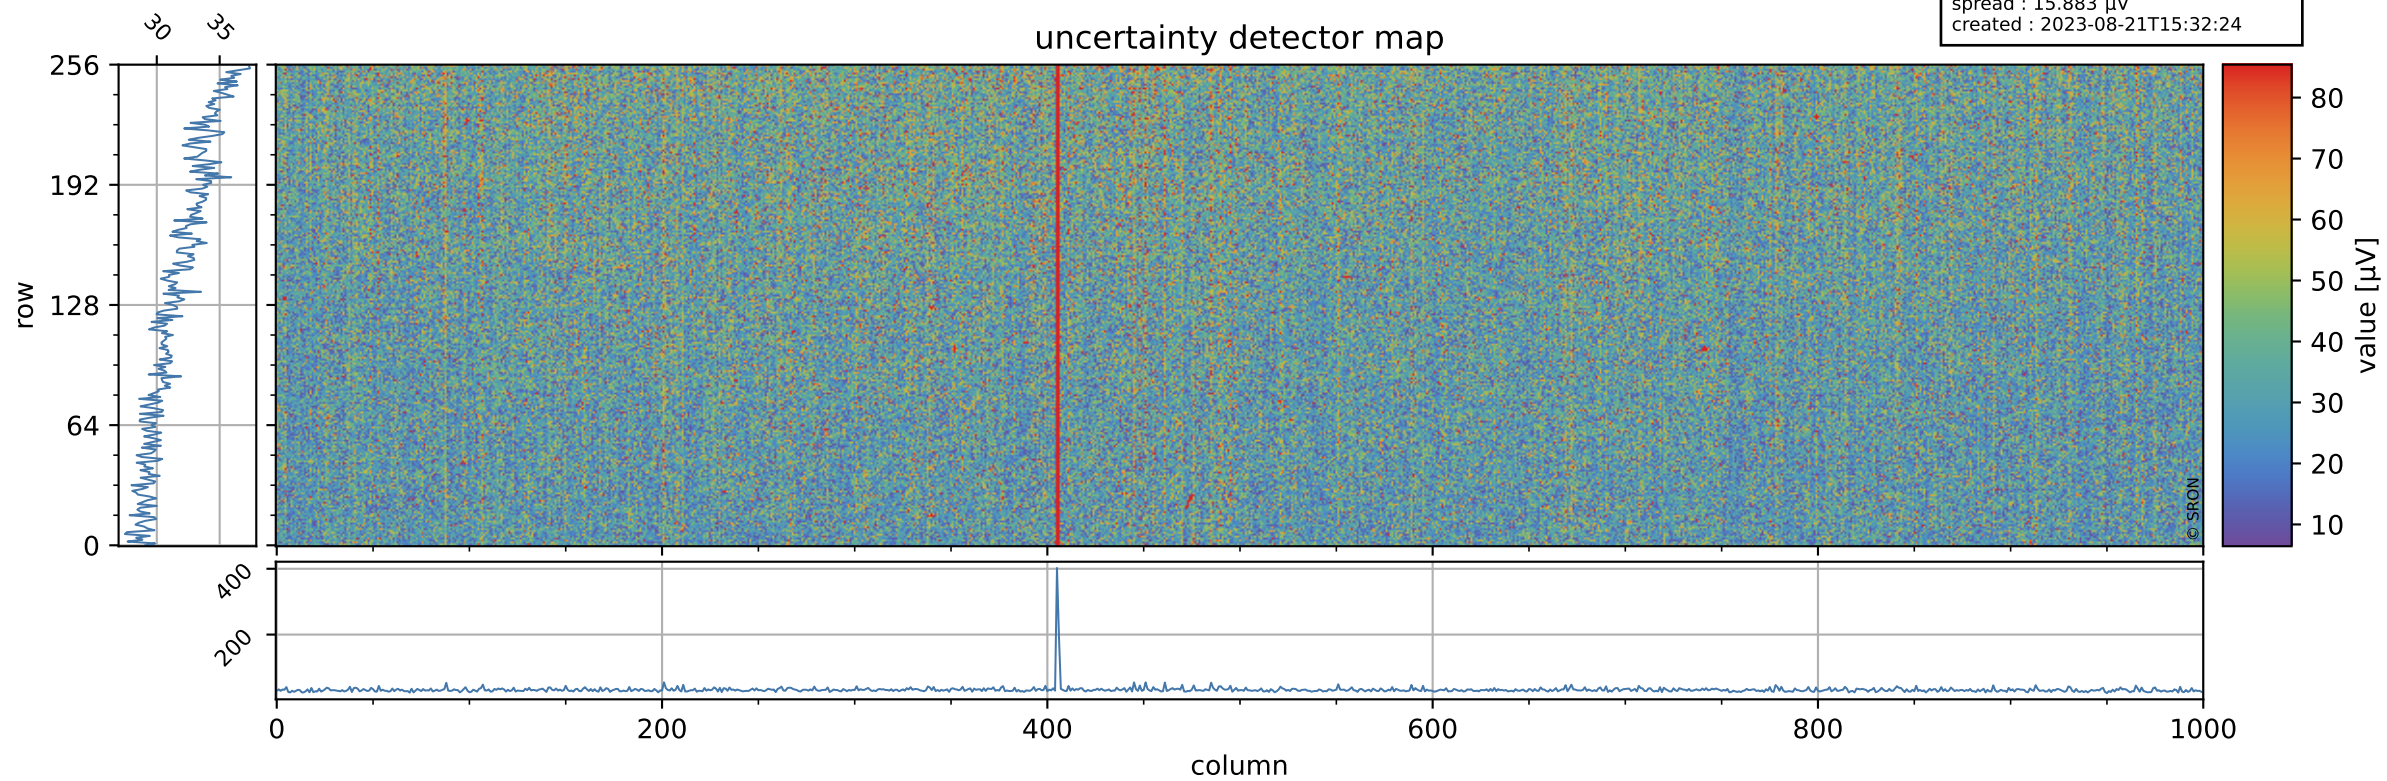

Tropomi SWIR offset (official)

orbits : 19 in [29407, 29452]
coverage : 2023-06-17 / 2023-06-20
median : 0.52605 V
spread : 0.03591 V
created : 2023-08-21T15:32:23

value detector map

Tropomi SWIR offset (official)

orbits : 19 in [29407, 29452]
coverage : 2023-06-17 / 2023-06-20
median : 31.934 μV
spread : 15.883 μV
created : 2023-08-21T15:32:24

Tropomi SWIR offset (official)

orbits : 19 in [29407, 29452]
coverage : 2023-06-17 / 2023-06-20
median : 0.033773 mV
spread : 0.411142 mV
created : 2023-08-21T15:32:24

value compared with SWIR offset CKD

Tropomi SWIR offset (official) ground-tracks of Sentinel-5P

orbits : 19 in [29407, 29452]
coverage : 2023-06-17 / 2023-06-20
created : 2023-08-21T15:32:24

Tropomi SWIR offset (official)

orbits : [2827, 29452]
coverage : 2018-04-30 / 2023-06-20
created : 2023-08-21T15:32:25

trend of detector median & temperatures