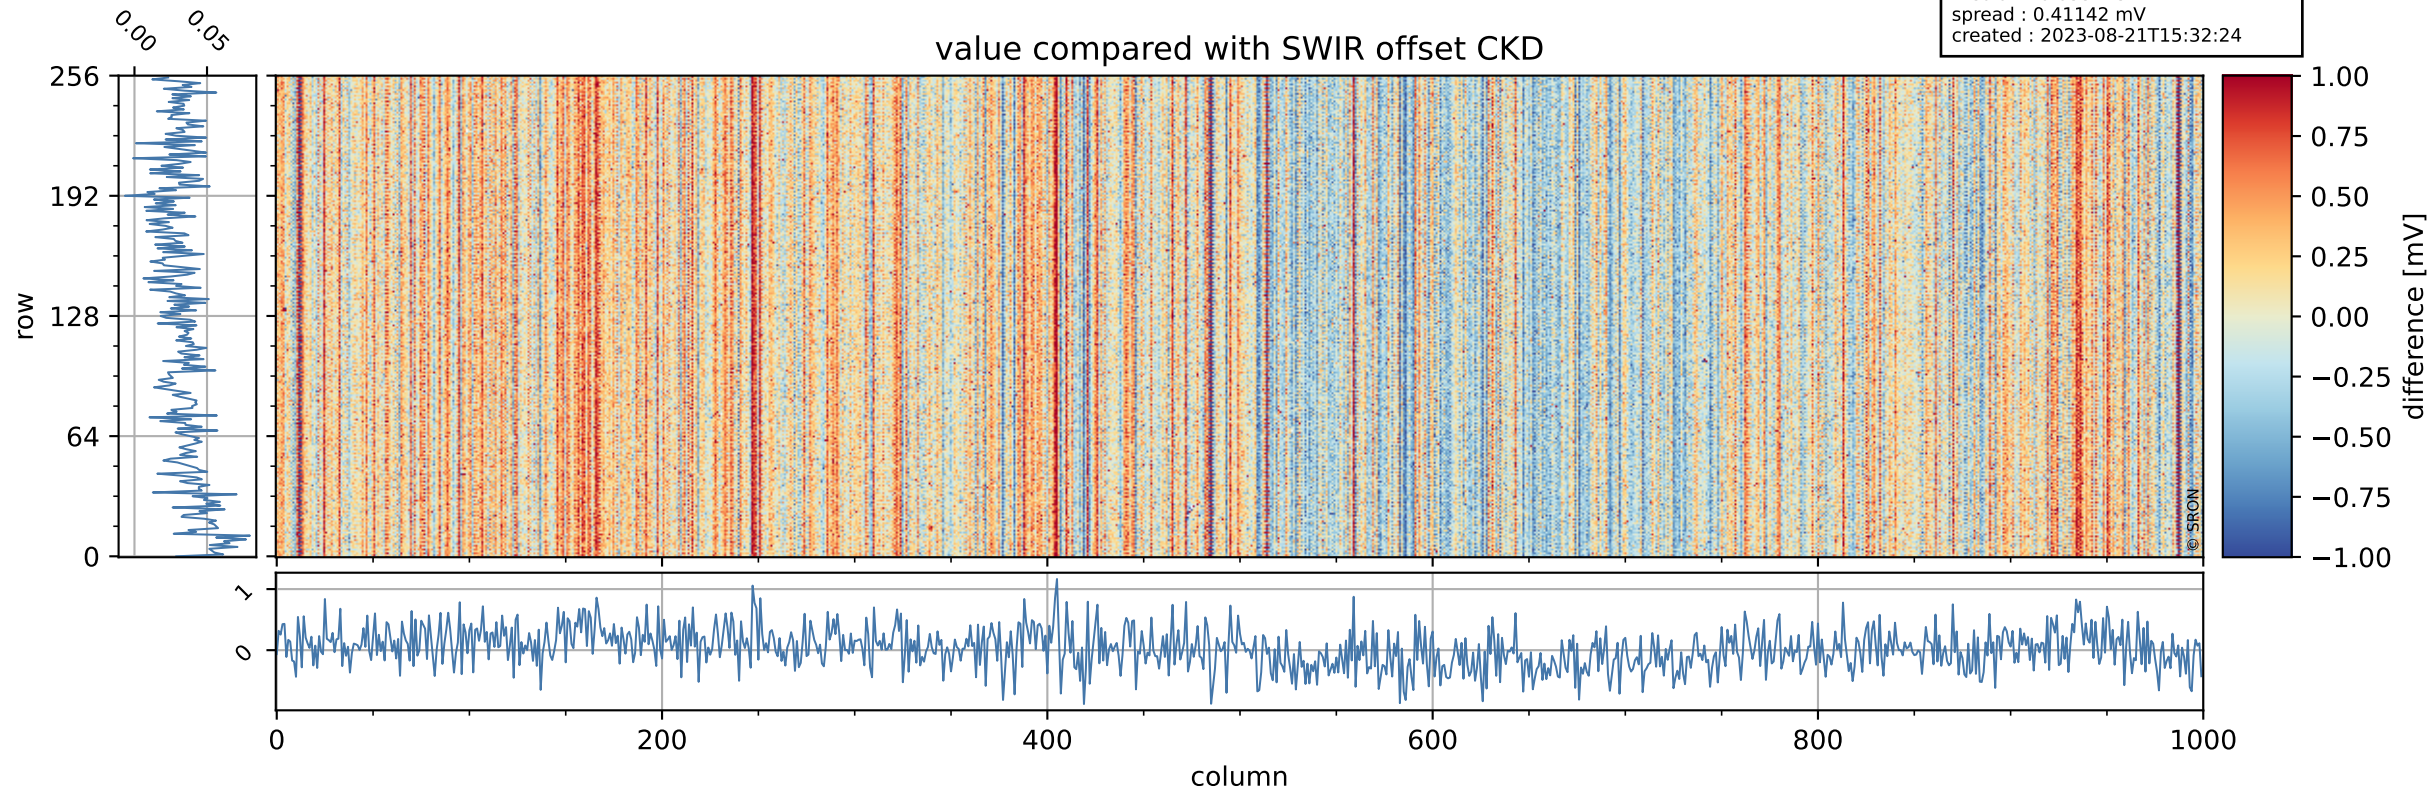

Tropomi SWIR offset (official)

orbits : 19 in [29407, 29452]
coverage : 2023-06-17 / 2023-06-20
median : 0.52605 V
spread : 0.03591 V
created : 2023-08-21T15:32:23

value detector map

Tropomi SWIR offset (official)

orbits : 19 in [29407, 29452]
coverage : 2023-06-17 / 2023-06-20
median : 31.934 μV
spread : 15.883 μV
created : 2023-08-21T15:32:24

Tropomi SWIR offset (official)

orbits : 19 in [29407, 29452]
coverage : 2023-06-17 / 2023-06-20
median : 0.033773 mV
spread : 0.411142 mV
created : 2023-08-21T15:32:24

value compared with SWIR offset CKD

Tropomi SWIR offset (official) ground-tracks of Sentinel-5P

orbits : 19 in [29407, 29452]
coverage : 2023-06-17 / 2023-06-20
created : 2023-08-21T15:32:24

Tropomi SWIR offset (official)

orbits : [2827, 29452]
coverage : 2018-04-30 / 2023-06-20
created : 2023-08-21T15:32:25

trend of detector median & temperatures