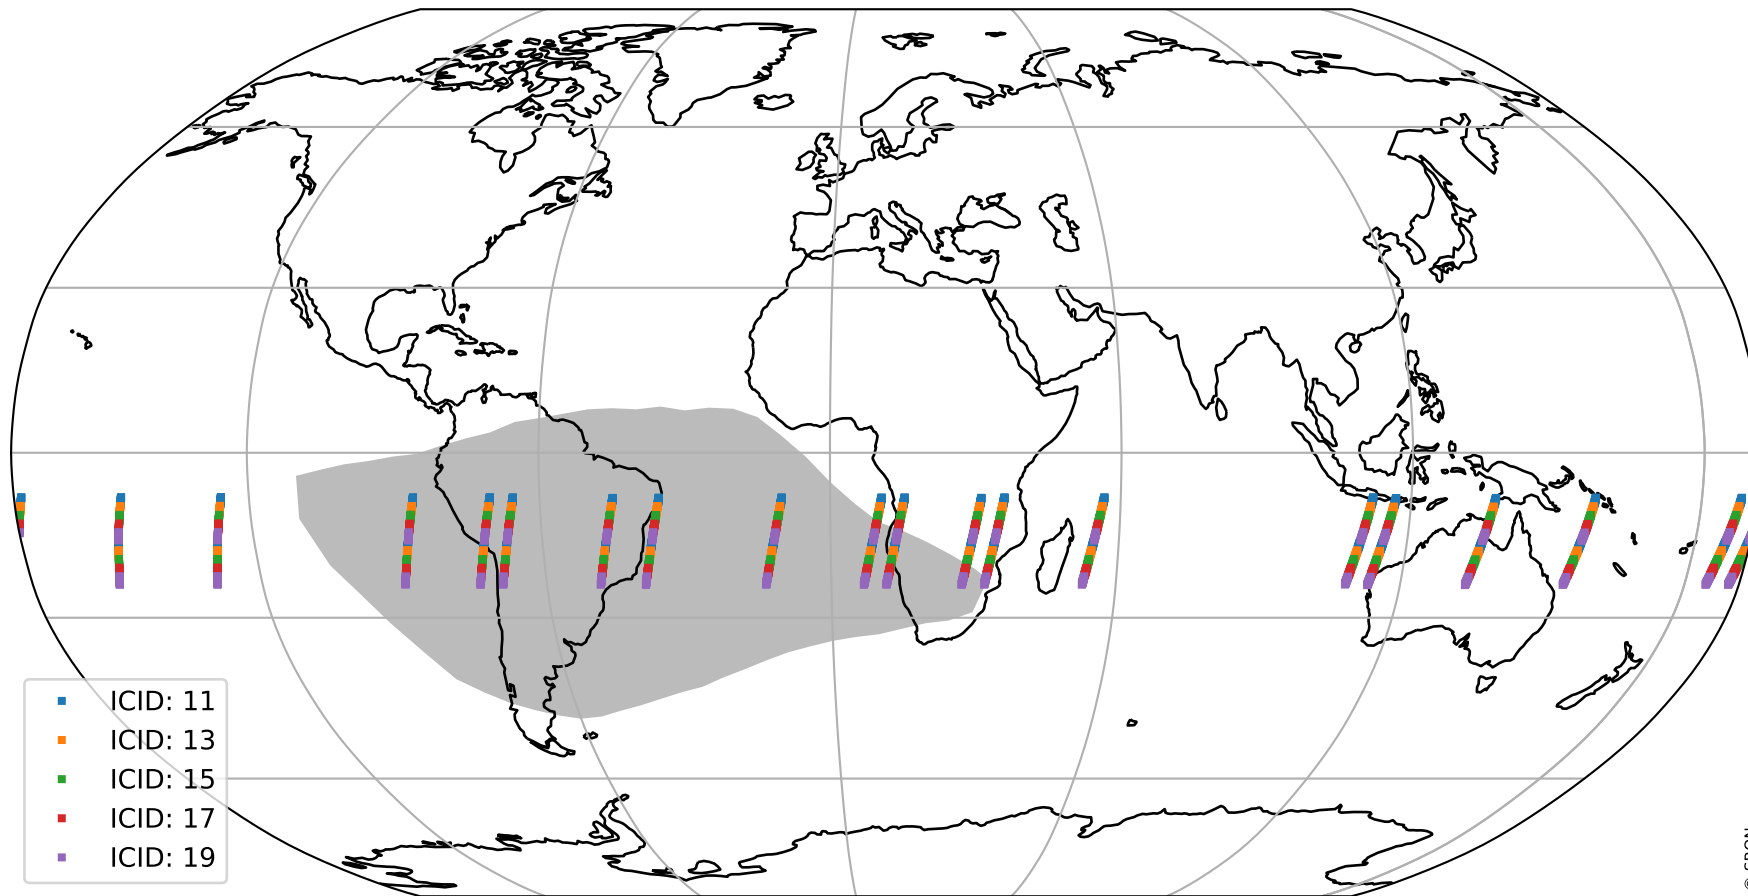

Tropomi SWIR offset (official)

orbits : 19 in [29407, 29452]
coverage : 2023-06-17 / 2023-06-20
median : 0.52605 V
spread : 0.03591 V
created : 2023-08-21T15:32:23

value detector map

Tropomi SWIR offset (official)

orbits : 19 in [29407, 29452]
coverage : 2023-06-17 / 2023-06-20
median : 31.934 μV
spread : 15.883 μV
created : 2023-08-21T15:32:24

Tropomi SWIR offset (official)

orbits : 19 in [29407, 29452]
coverage : 2023-06-17 / 2023-06-20
median : 0.033773 mV
spread : 0.411142 mV
created : 2023-08-21T15:32:24

value compared with SWIR offset CKD

Tropomi SWIR offset (official) ground-tracks of Sentinel-5P

orbits : 19 in [29407, 29452]
coverage : 2023-06-17 / 2023-06-20
created : 2023-08-21T15:32:24

Tropomi SWIR offset (official)

orbits : [2827, 29452]
coverage : 2018-04-30 / 2023-06-20
created : 2023-08-21T15:32:25

trend of detector median & temperatures