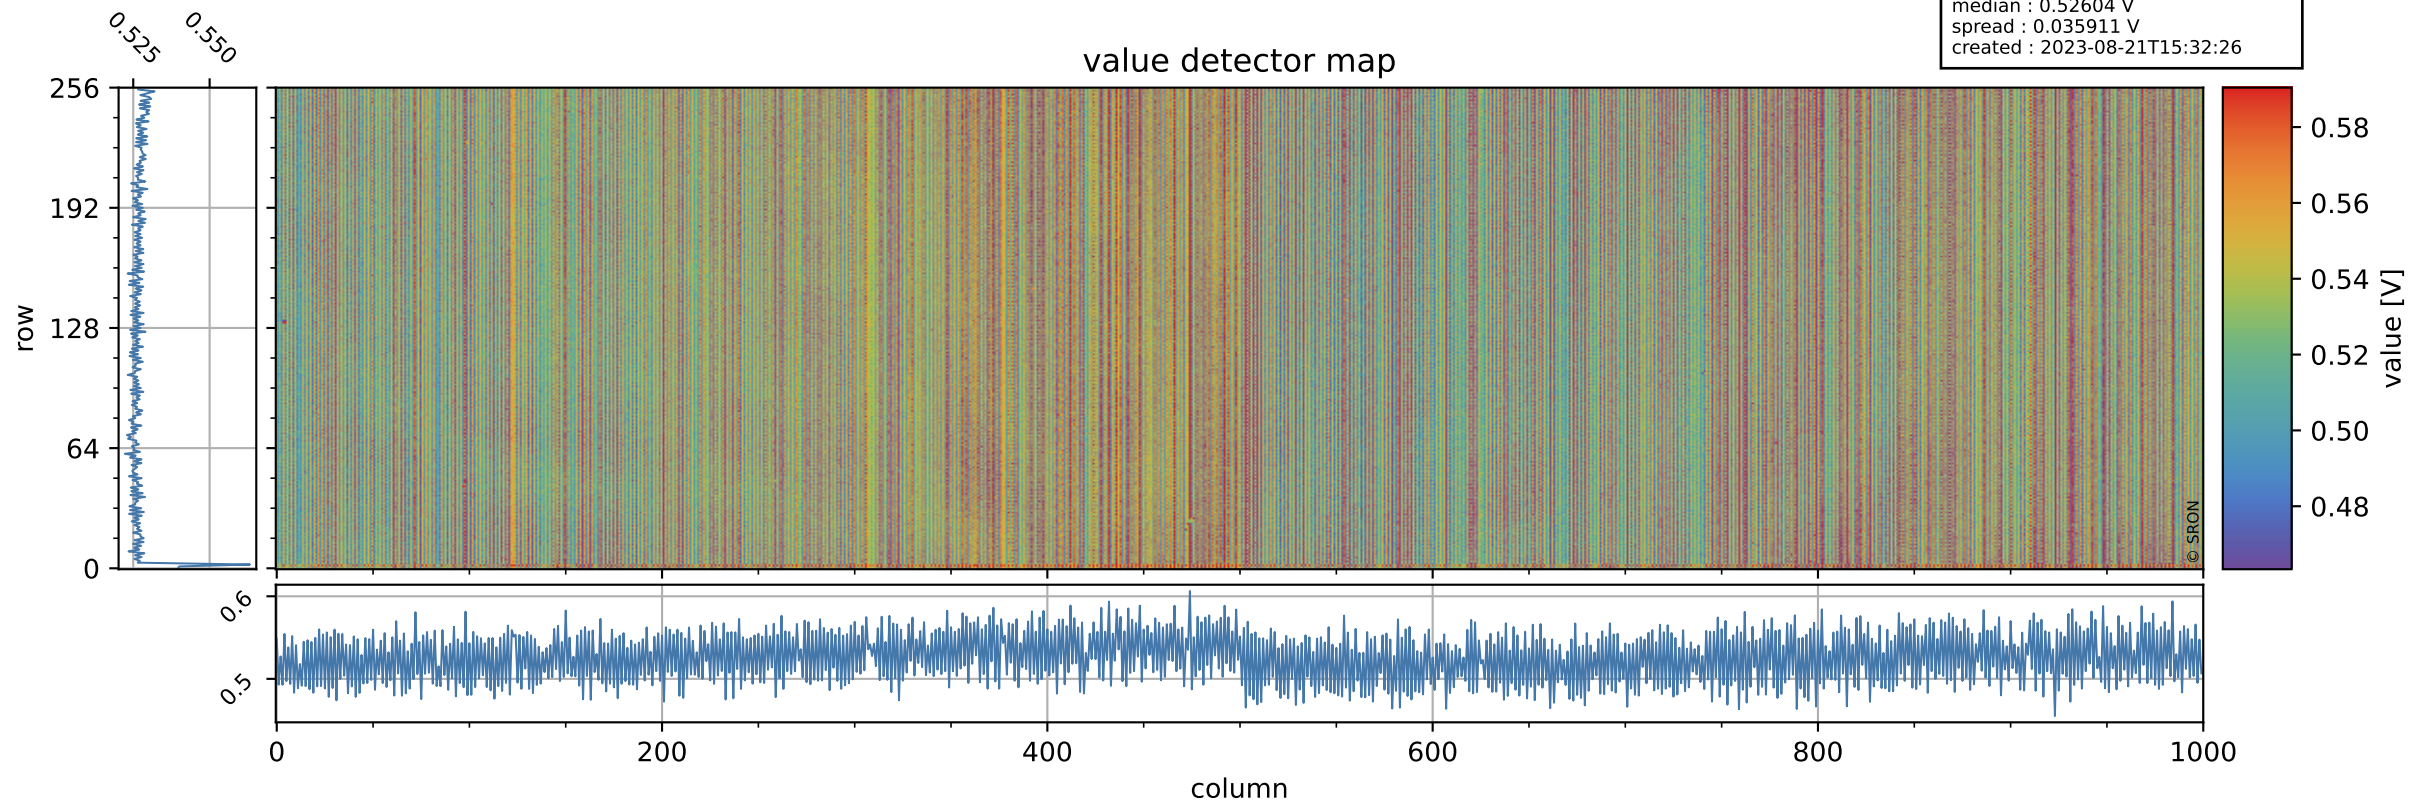

Tropomi SWIR offset (official)

orbits : 20 in [29422, 29467]
coverage : 2023-06-18 / 2023-06-21
median : 0.52604 V
spread : 0.035911 V
created : 2023-08-21T15:32:26

value detector map

Tropomi SWIR offset (official)

orbits : 20 in [29422, 29467]
coverage : 2023-06-18 / 2023-06-21
median : 31.762 μV
spread : 15.751 μV
created : 2023-08-21T15:32:26

Tropomi SWIR offset (official)

orbits : 20 in [29422, 29467]
coverage : 2023-06-18 / 2023-06-21
median : 0.031821 mV
spread : 0.411139 mV
created : 2023-08-21T15:32:26

value compared with SWIR offset CKD

Tropomi SWIR offset (official) ground-tracks of Sentinel-5P

orbits : 20 in [29422, 29467]
coverage : 2023-06-18 / 2023-06-21
created : 2023-08-21T15:32:27

Tropomi SWIR offset (official)

orbits : [2827, 29467]
coverage : 2018-04-30 / 2023-06-21
created : 2023-08-21T15:32:27

trend of detector median & temperatures