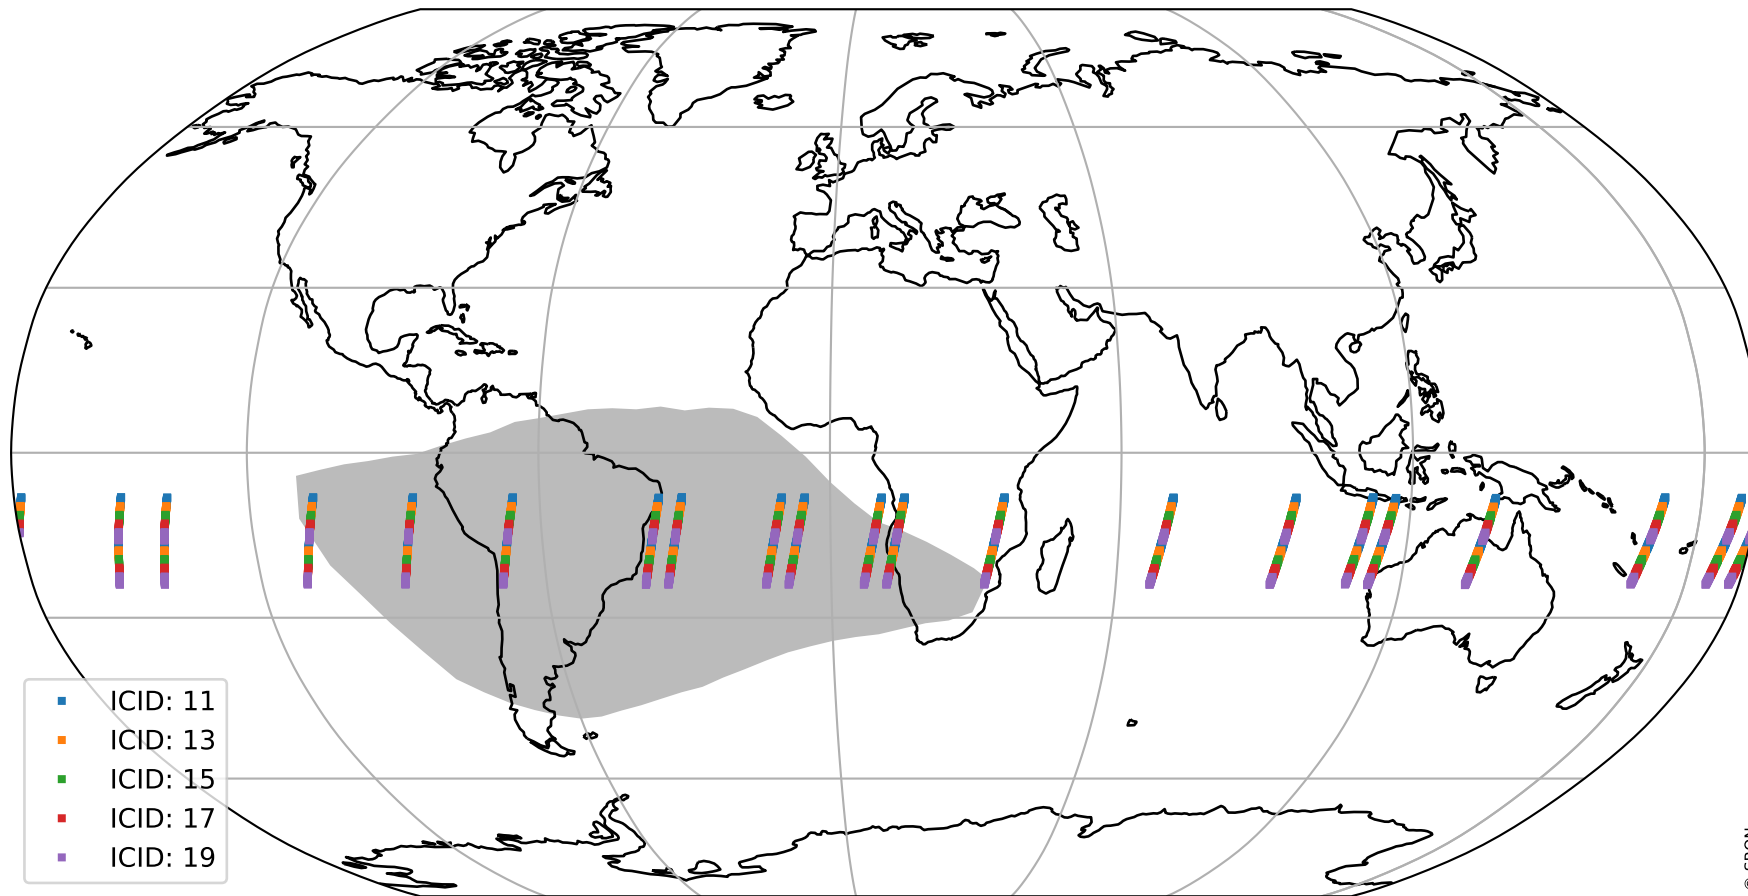

Tropomi SWIR offset (official)

orbits : 20 in [29422, 29467]
coverage : 2023-06-18 / 2023-06-21
median : 0.52604 V
spread : 0.035911 V
created : 2023-08-21T15:32:26

value detector map

Tropomi SWIR offset (official)

orbits : 20 in [29422, 29467]
coverage : 2023-06-18 / 2023-06-21
median : 31.762 μV
spread : 15.751 μV
created : 2023-08-21T15:32:26

Tropomi SWIR offset (official)

orbits : 20 in [29422, 29467]
coverage : 2023-06-18 / 2023-06-21
median : 0.031821 mV
spread : 0.411139 mV
created : 2023-08-21T15:32:26

value compared with SWIR offset CKD

Tropomi SWIR offset (official) ground-tracks of Sentinel-5P

orbits : 20 in [29422, 29467]
coverage : 2023-06-18 / 2023-06-21
created : 2023-08-21T15:32:27

Tropomi SWIR offset (official)

orbits : [2827, 29467]
coverage : 2018-04-30 / 2023-06-21
created : 2023-08-21T15:32:27

trend of detector median & temperatures