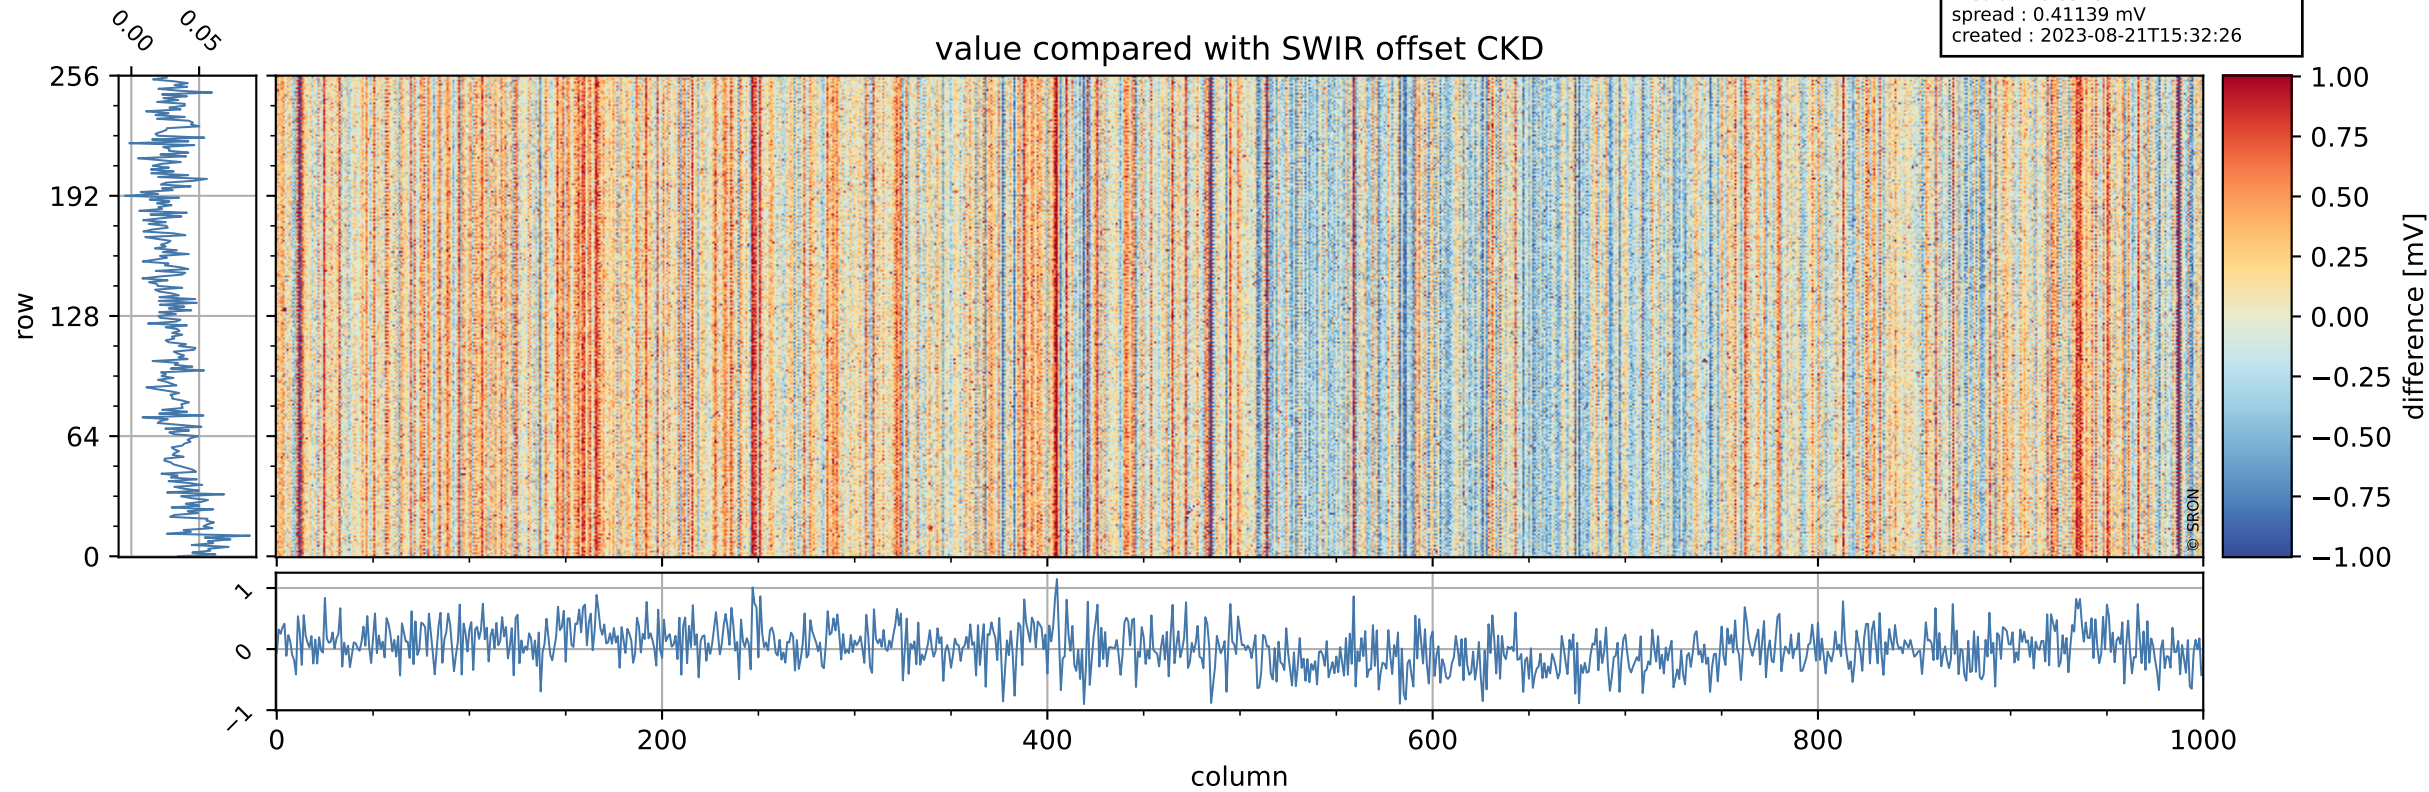

Tropomi SWIR offset (official)

orbits : 20 in [29422, 29467]
coverage : 2023-06-18 / 2023-06-21
median : 0.52604 V
spread : 0.035911 V
created : 2023-08-21T15:32:26

value detector map

Tropomi SWIR offset (official)

orbits : 20 in [29422, 29467]
coverage : 2023-06-18 / 2023-06-21
median : 31.762 μV
spread : 15.751 μV
created : 2023-08-21T15:32:26

Tropomi SWIR offset (official)

orbits : 20 in [29422, 29467]
coverage : 2023-06-18 / 2023-06-21
median : 0.031821 mV
spread : 0.411139 mV
created : 2023-08-21T15:32:26

value compared with SWIR offset CKD

Tropomi SWIR offset (official) ground-tracks of Sentinel-5P

orbits : 20 in [29422, 29467]
coverage : 2023-06-18 / 2023-06-21
created : 2023-08-21T15:32:27

Tropomi SWIR offset (official)

orbits : [2827, 29467]
coverage : 2018-04-30 / 2023-06-21
created : 2023-08-21T15:32:27

trend of detector median & temperatures