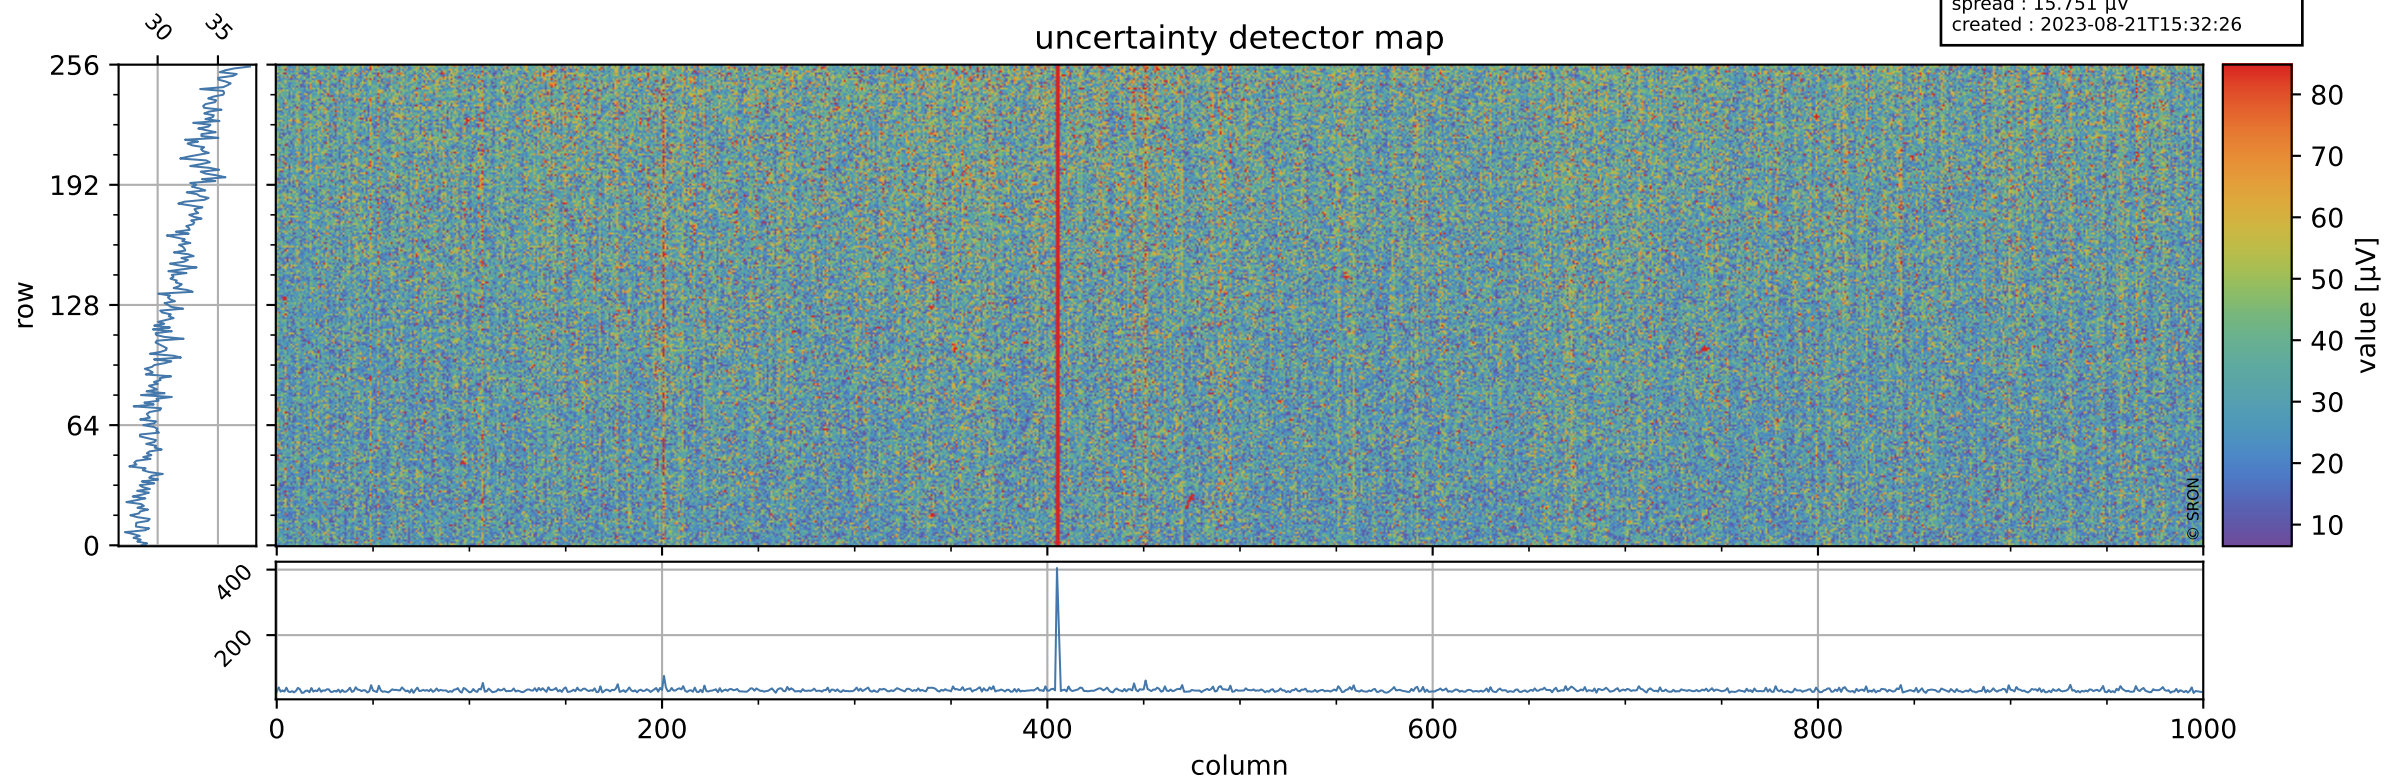

Tropomi SWIR offset (official)

orbits : 20 in [29422, 29467]
coverage : 2023-06-18 / 2023-06-21
median : 0.52604 V
spread : 0.035911 V
created : 2023-08-21T15:32:26

value detector map

Tropomi SWIR offset (official)

orbits : 20 in [29422, 29467]
coverage : 2023-06-18 / 2023-06-21
median : 31.762 μV
spread : 15.751 μV
created : 2023-08-21T15:32:26

Tropomi SWIR offset (official)

orbits : 20 in [29422, 29467]
coverage : 2023-06-18 / 2023-06-21
median : 0.031821 mV
spread : 0.411139 mV
created : 2023-08-21T15:32:26

value compared with SWIR offset CKD

Tropomi SWIR offset (official) ground-tracks of Sentinel-5P

orbits : 20 in [29422, 29467]
coverage : 2023-06-18 / 2023-06-21
created : 2023-08-21T15:32:27

Tropomi SWIR offset (official)

orbits : [2827, 29467]
coverage : 2018-04-30 / 2023-06-21
created : 2023-08-21T15:32:27

trend of detector median & temperatures