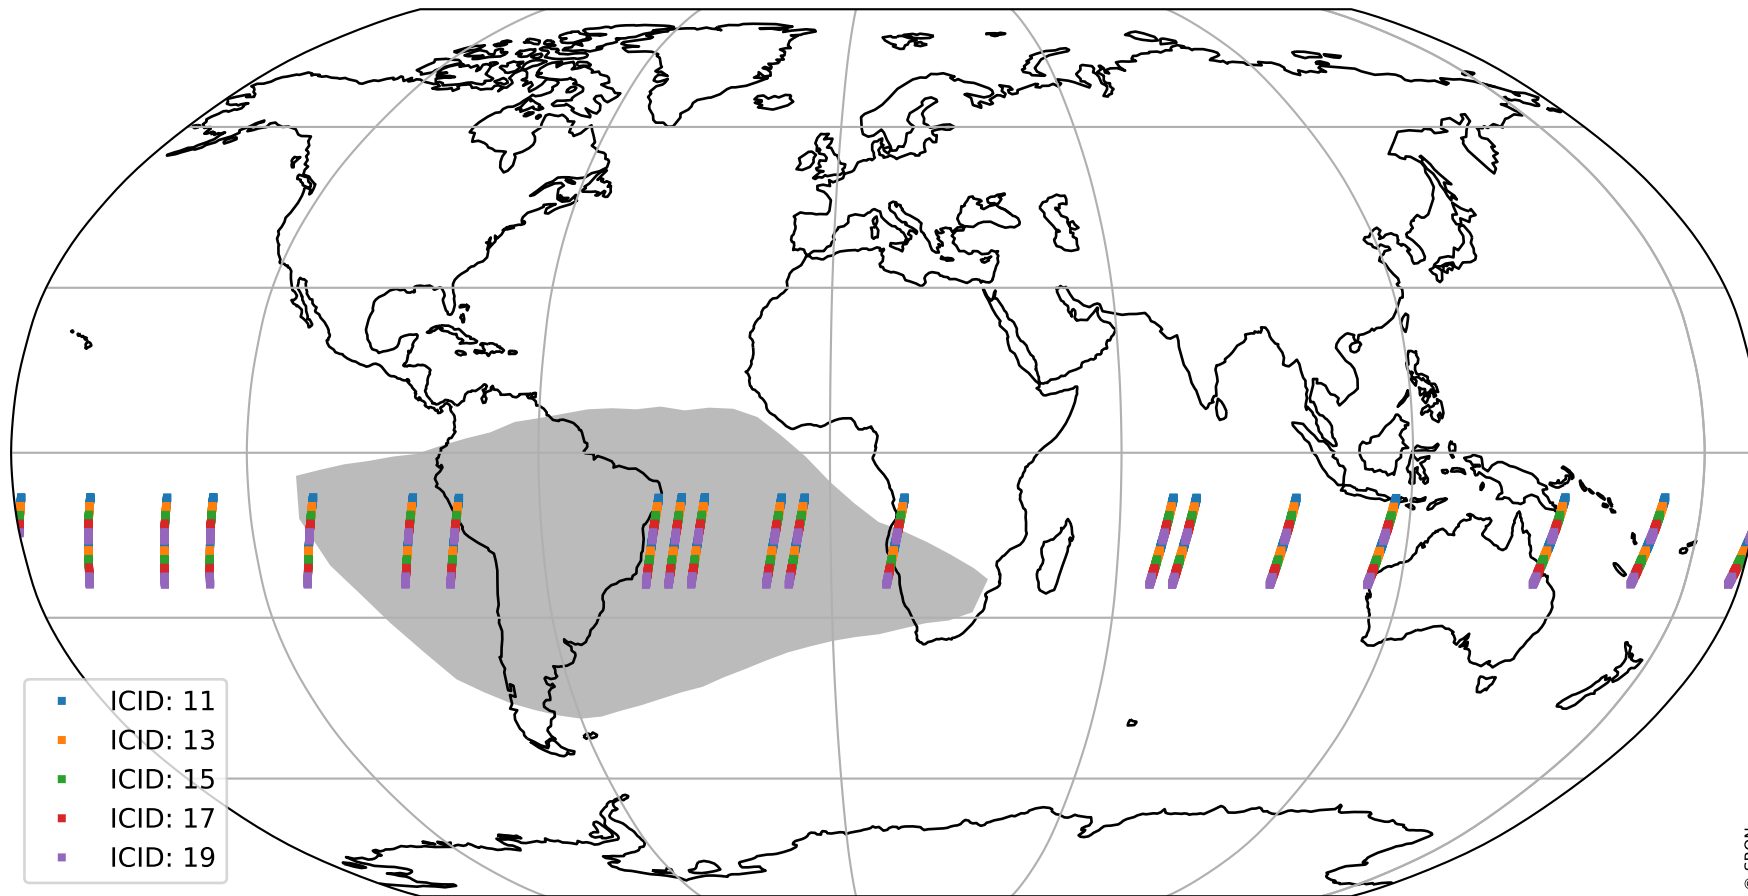

Tropomi SWIR offset (official)

orbits : 19 in [29437, 29482]
coverage : 2023-06-19 / 2023-06-22
median : 0.52604 V
spread : 0.035911 V
created : 2023-08-21T15:32:28

value detector map

Tropomi SWIR offset (official)

orbits : 19 in [29437, 29482]
coverage : 2023-06-19 / 2023-06-22
median : 32.446 μV
spread : 15.994 μV
created : 2023-08-21T15:32:28

Tropomi SWIR offset (official)

orbits : 19 in [29437, 29482]
coverage : 2023-06-19 / 2023-06-22
median : 0.024764 mV
spread : 0.41098 mV
created : 2023-08-21T15:32:29

value compared with SWIR offset CKD

Tropomi SWIR offset (official) ground-tracks of Sentinel-5P

orbits : 19 in [29437, 29482]
coverage : 2023-06-19 / 2023-06-22
created : 2023-08-21T15:32:29

Tropomi SWIR offset (official)

orbits : [2827, 29482]
coverage : 2018-04-30 / 2023-06-22
created : 2023-08-21T15:32:29

trend of detector median & temperatures