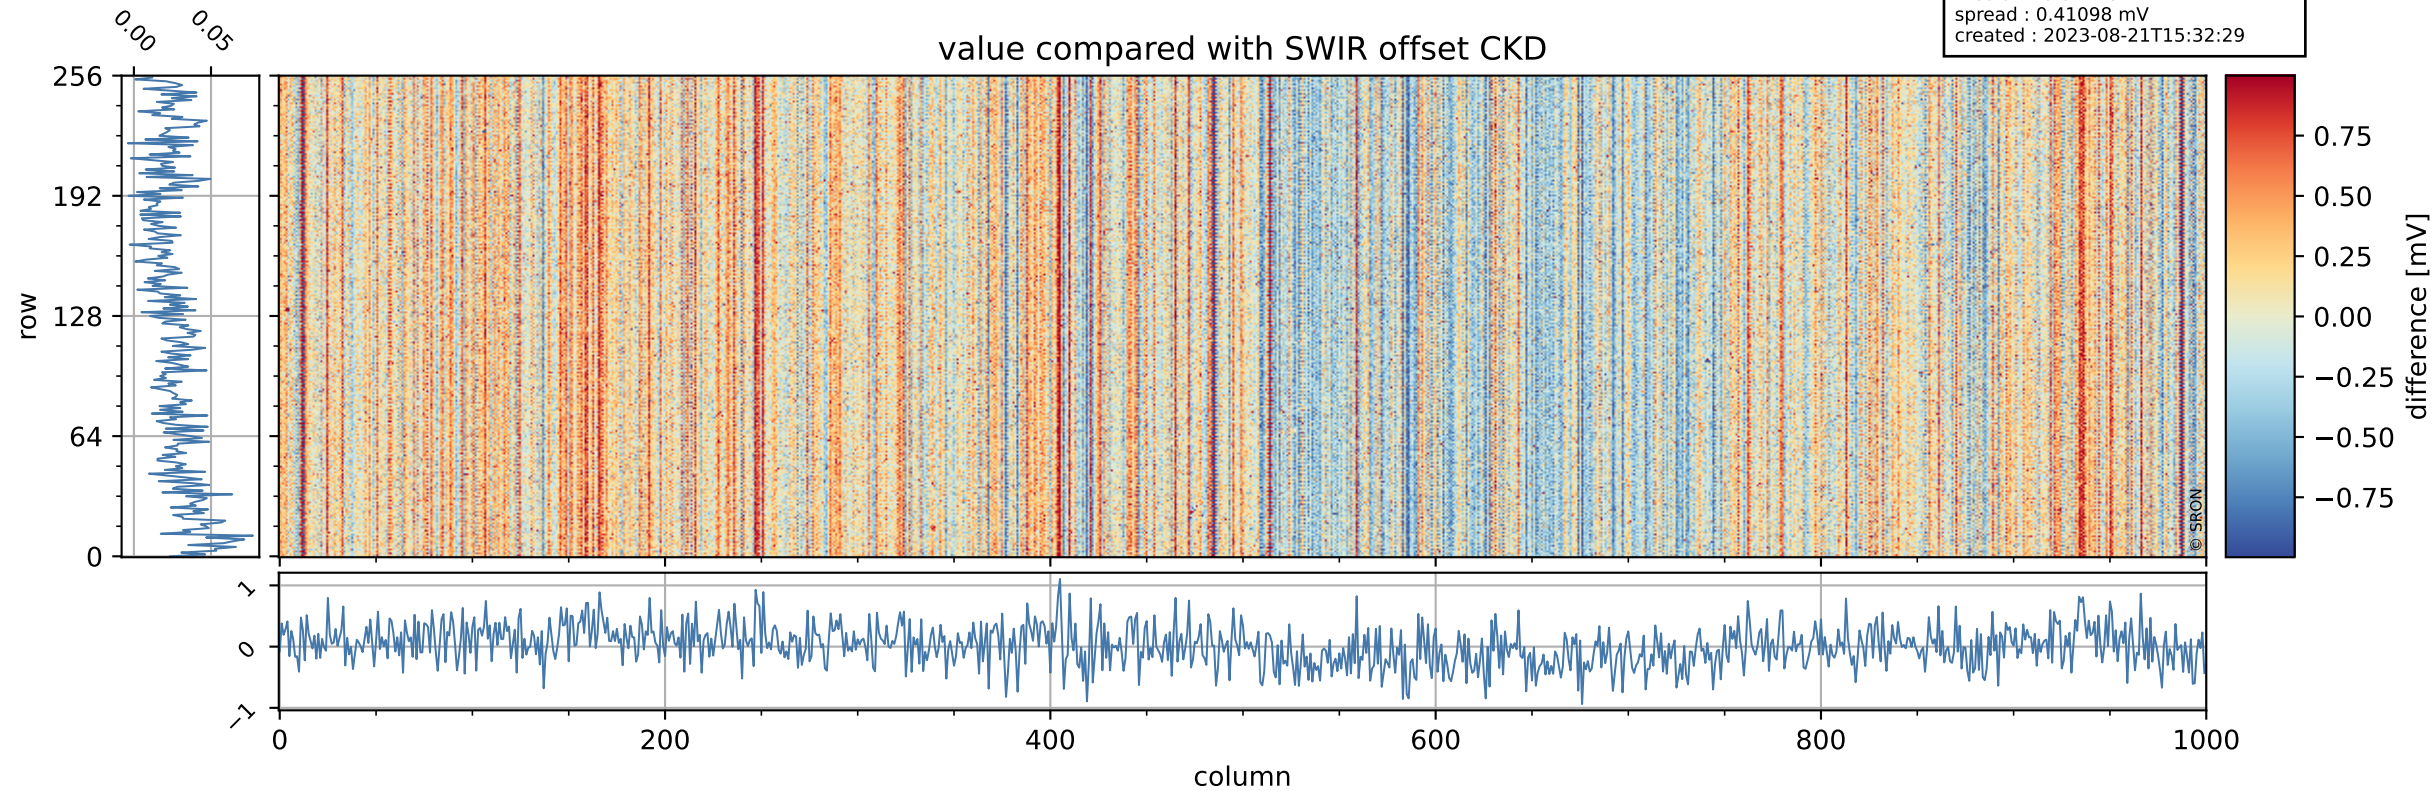

Tropomi SWIR offset (official)

orbits : 19 in [29437, 29482]
coverage : 2023-06-19 / 2023-06-22
median : 0.52604 V
spread : 0.035911 V
created : 2023-08-21T15:32:28

value detector map

Tropomi SWIR offset (official)

orbits : 19 in [29437, 29482]
coverage : 2023-06-19 / 2023-06-22
median : 32.446 μV
spread : 15.994 μV
created : 2023-08-21T15:32:28

Tropomi SWIR offset (official)

orbits : 19 in [29437, 29482]
coverage : 2023-06-19 / 2023-06-22
median : 0.024764 mV
spread : 0.41098 mV
created : 2023-08-21T15:32:29

value compared with SWIR offset CKD

Tropomi SWIR offset (official) ground-tracks of Sentinel-5P

orbits : 19 in [29437, 29482]
coverage : 2023-06-19 / 2023-06-22
created : 2023-08-21T15:32:29

Tropomi SWIR offset (official)

orbits : [2827, 29482]
coverage : 2018-04-30 / 2023-06-22
created : 2023-08-21T15:32:29

trend of detector median & temperatures