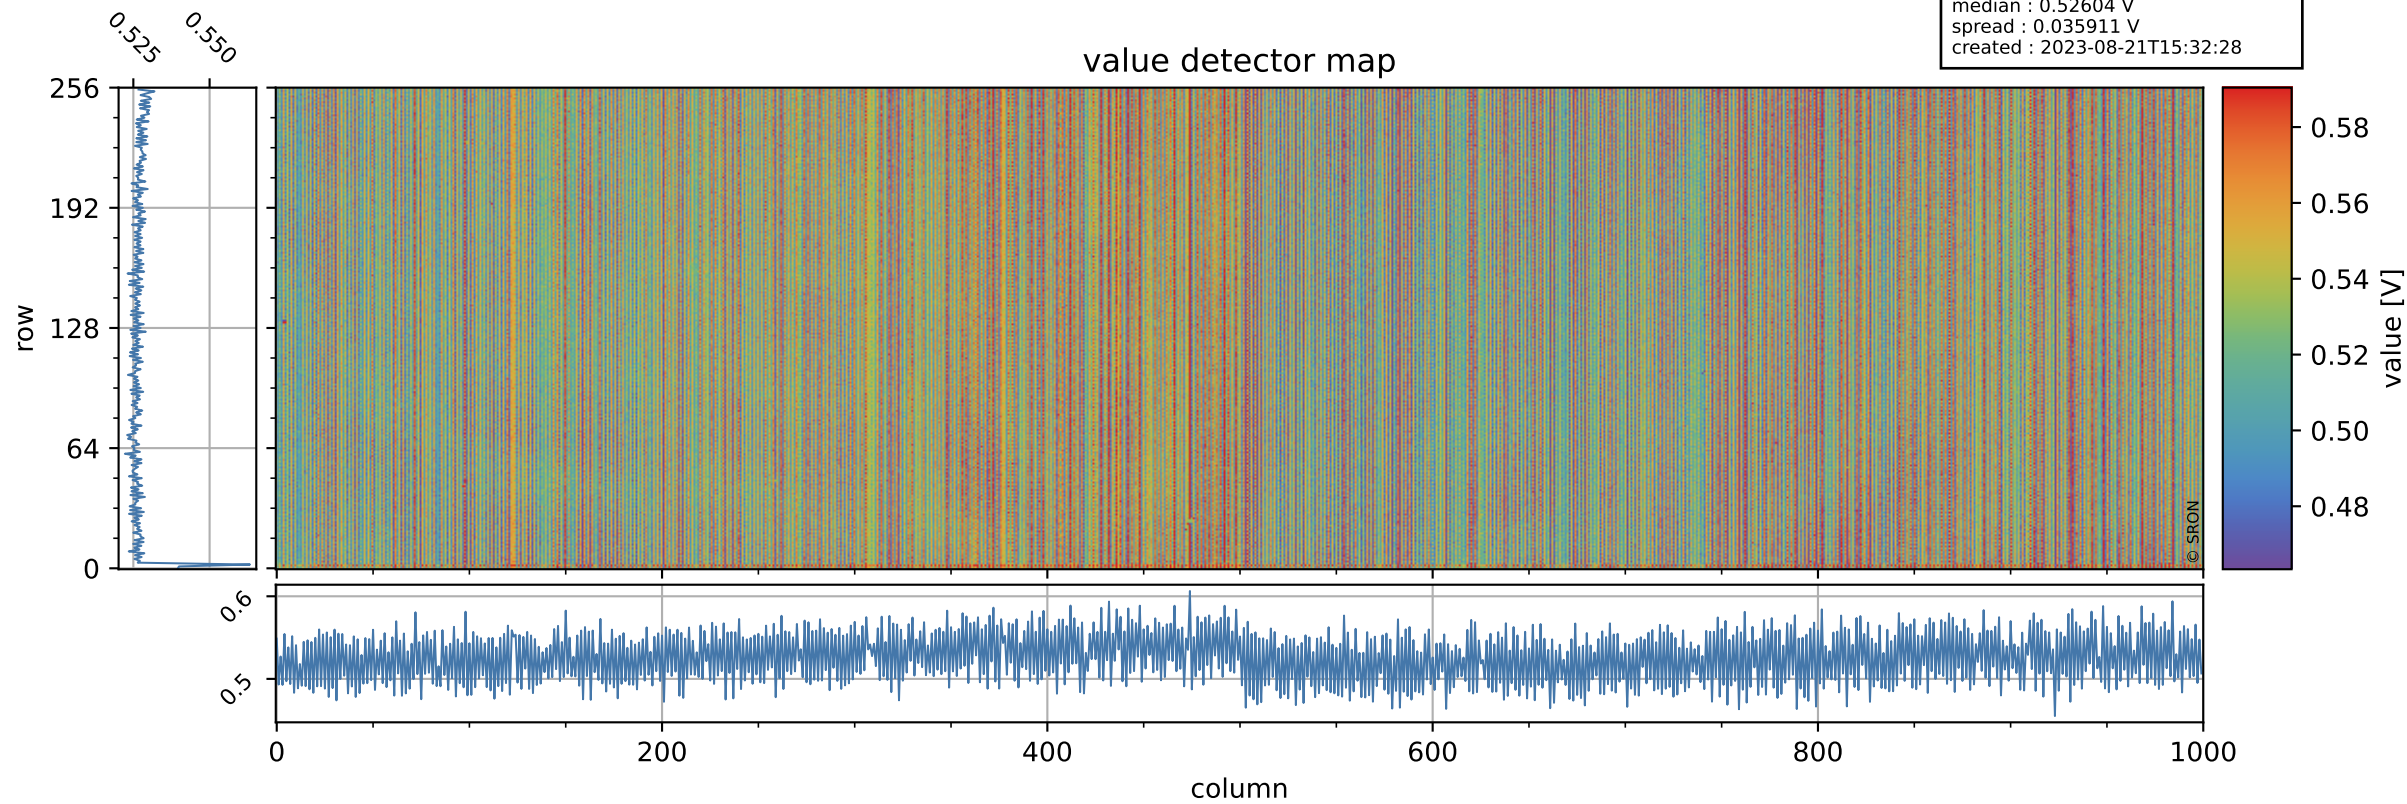

Tropomi SWIR offset (official)

orbits : 19 in [29437, 29482]
coverage : 2023-06-19 / 2023-06-22
median : 0.52604 V
spread : 0.035911 V
created : 2023-08-21T15:32:28

value detector map

Tropomi SWIR offset (official)

orbits : 19 in [29437, 29482]
coverage : 2023-06-19 / 2023-06-22
median : 32.446 μV
spread : 15.994 μV
created : 2023-08-21T15:32:28

Tropomi SWIR offset (official)

orbits : 19 in [29437, 29482]
coverage : 2023-06-19 / 2023-06-22
median : 0.024764 mV
spread : 0.41098 mV
created : 2023-08-21T15:32:29

value compared with SWIR offset CKD

Tropomi SWIR offset (official) ground-tracks of Sentinel-5P

orbits : 19 in [29437, 29482]
coverage : 2023-06-19 / 2023-06-22
created : 2023-08-21T15:32:29

Tropomi SWIR offset (official)

orbits : [2827, 29482]
coverage : 2018-04-30 / 2023-06-22
created : 2023-08-21T15:32:29

trend of detector median & temperatures