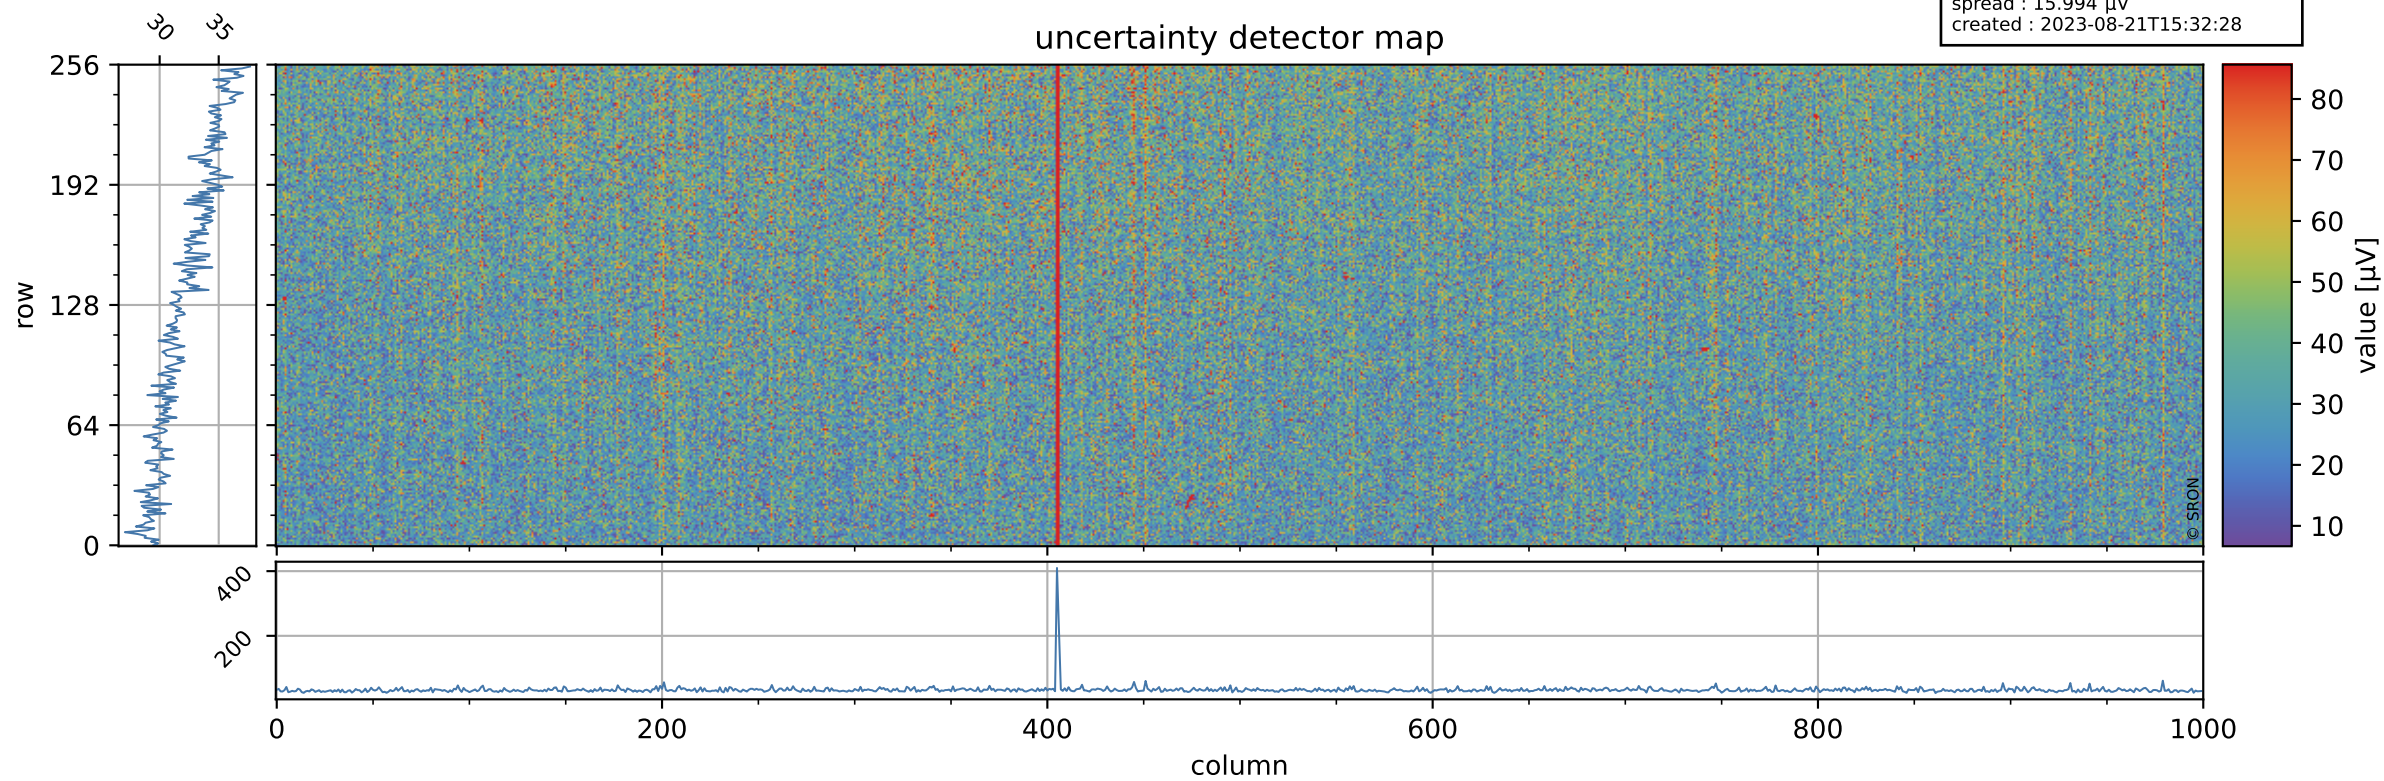

Tropomi SWIR offset (official)

orbits : 19 in [29437, 29482]
coverage : 2023-06-19 / 2023-06-22
median : 0.52604 V
spread : 0.035911 V
created : 2023-08-21T15:32:28

value detector map

Tropomi SWIR offset (official)

orbits : 19 in [29437, 29482]
coverage : 2023-06-19 / 2023-06-22
median : 32.446 μV
spread : 15.994 μV
created : 2023-08-21T15:32:28

Tropomi SWIR offset (official)

orbits : 19 in [29437, 29482]
coverage : 2023-06-19 / 2023-06-22
median : 0.024764 mV
spread : 0.41098 mV
created : 2023-08-21T15:32:29

value compared with SWIR offset CKD

Tropomi SWIR offset (official) ground-tracks of Sentinel-5P

orbits : 19 in [29437, 29482]
coverage : 2023-06-19 / 2023-06-22
created : 2023-08-21T15:32:29

Tropomi SWIR offset (official)

orbits : [2827, 29482]
coverage : 2018-04-30 / 2023-06-22
created : 2023-08-21T15:32:29

trend of detector median & temperatures