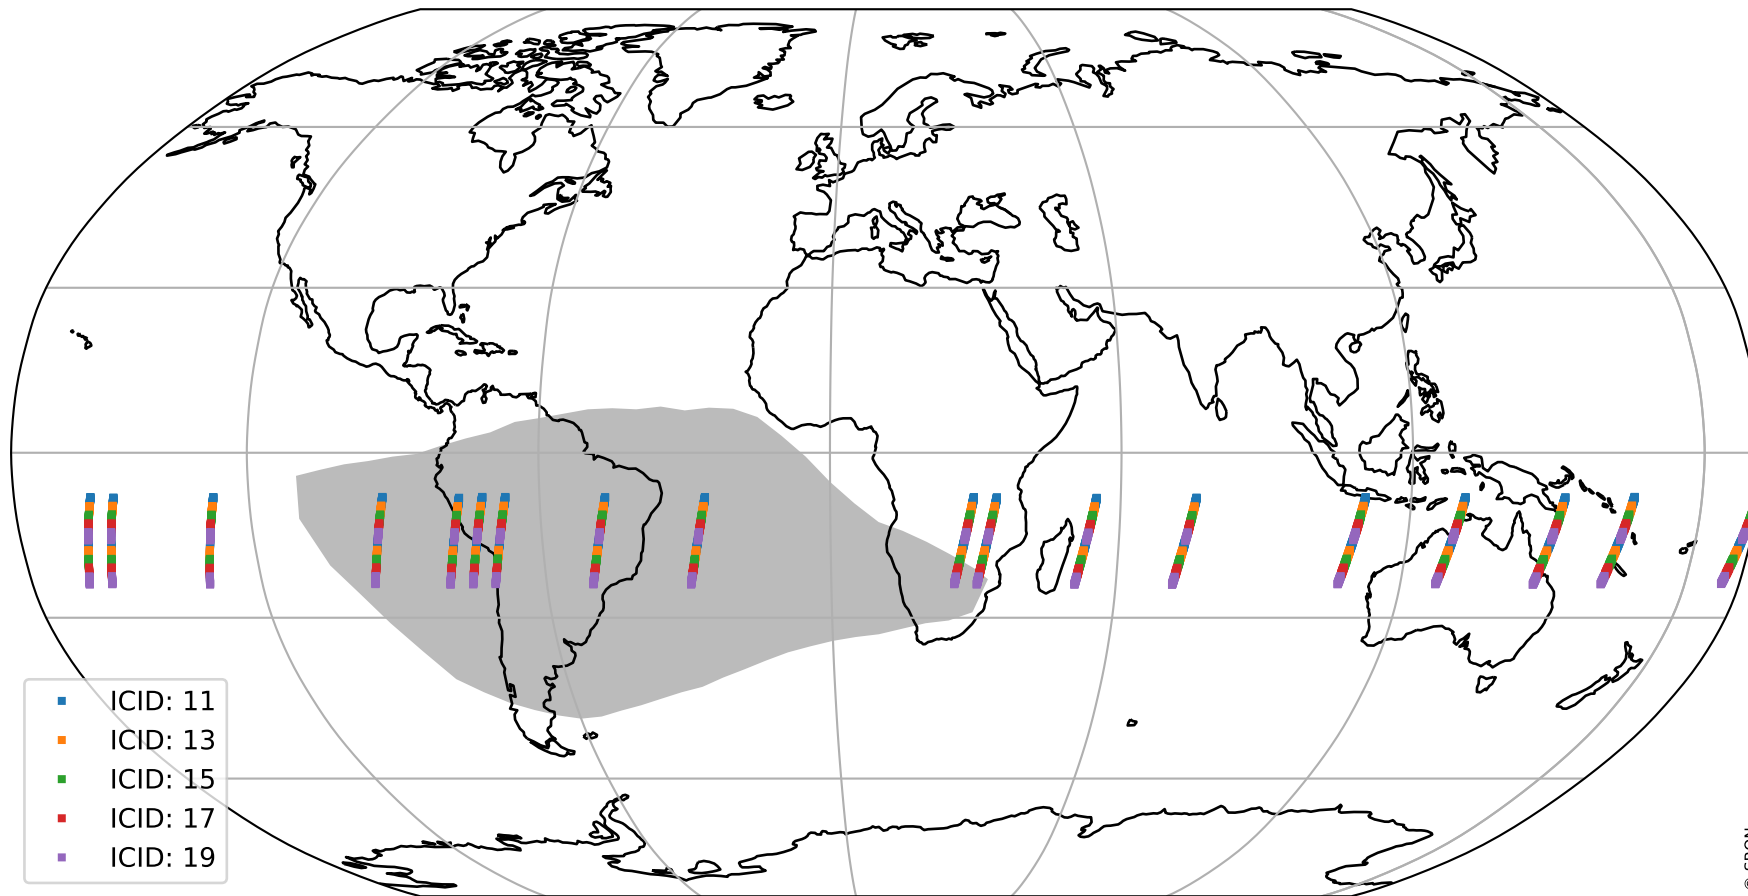

Tropomi SWIR offset (official)

orbits : 18 in [29467, 29512]
coverage : 2023-06-21 / 2023-06-24
median : 0.52604 V
spread : 0.035907 V
created : 2023-08-21T15:32:33

value detector map

Tropomi SWIR offset (official)

orbits : 18 in [29467, 29512]
coverage : 2023-06-21 / 2023-06-24
median : 30.855 μV
spread : 15.296 μV
created : 2023-08-21T15:32:33

Tropomi SWIR offset (official)

orbits : 18 in [29467, 29512]
coverage : 2023-06-21 / 2023-06-24
median : 0.030761 mV
spread : 0.40861 mV
created : 2023-08-21T15:32:33

value compared with SWIR offset CKD

Tropomi SWIR offset (official) ground-tracks of Sentinel-5P

orbits : 18 in [29467, 29512]
coverage : 2023-06-21 / 2023-06-24
created : 2023-08-21T15:32:33

Tropomi SWIR offset (official)

orbits : [2827, 29512]
coverage : 2018-04-30 / 2023-06-24
created : 2023-08-21T15:32:34

trend of detector median & temperatures