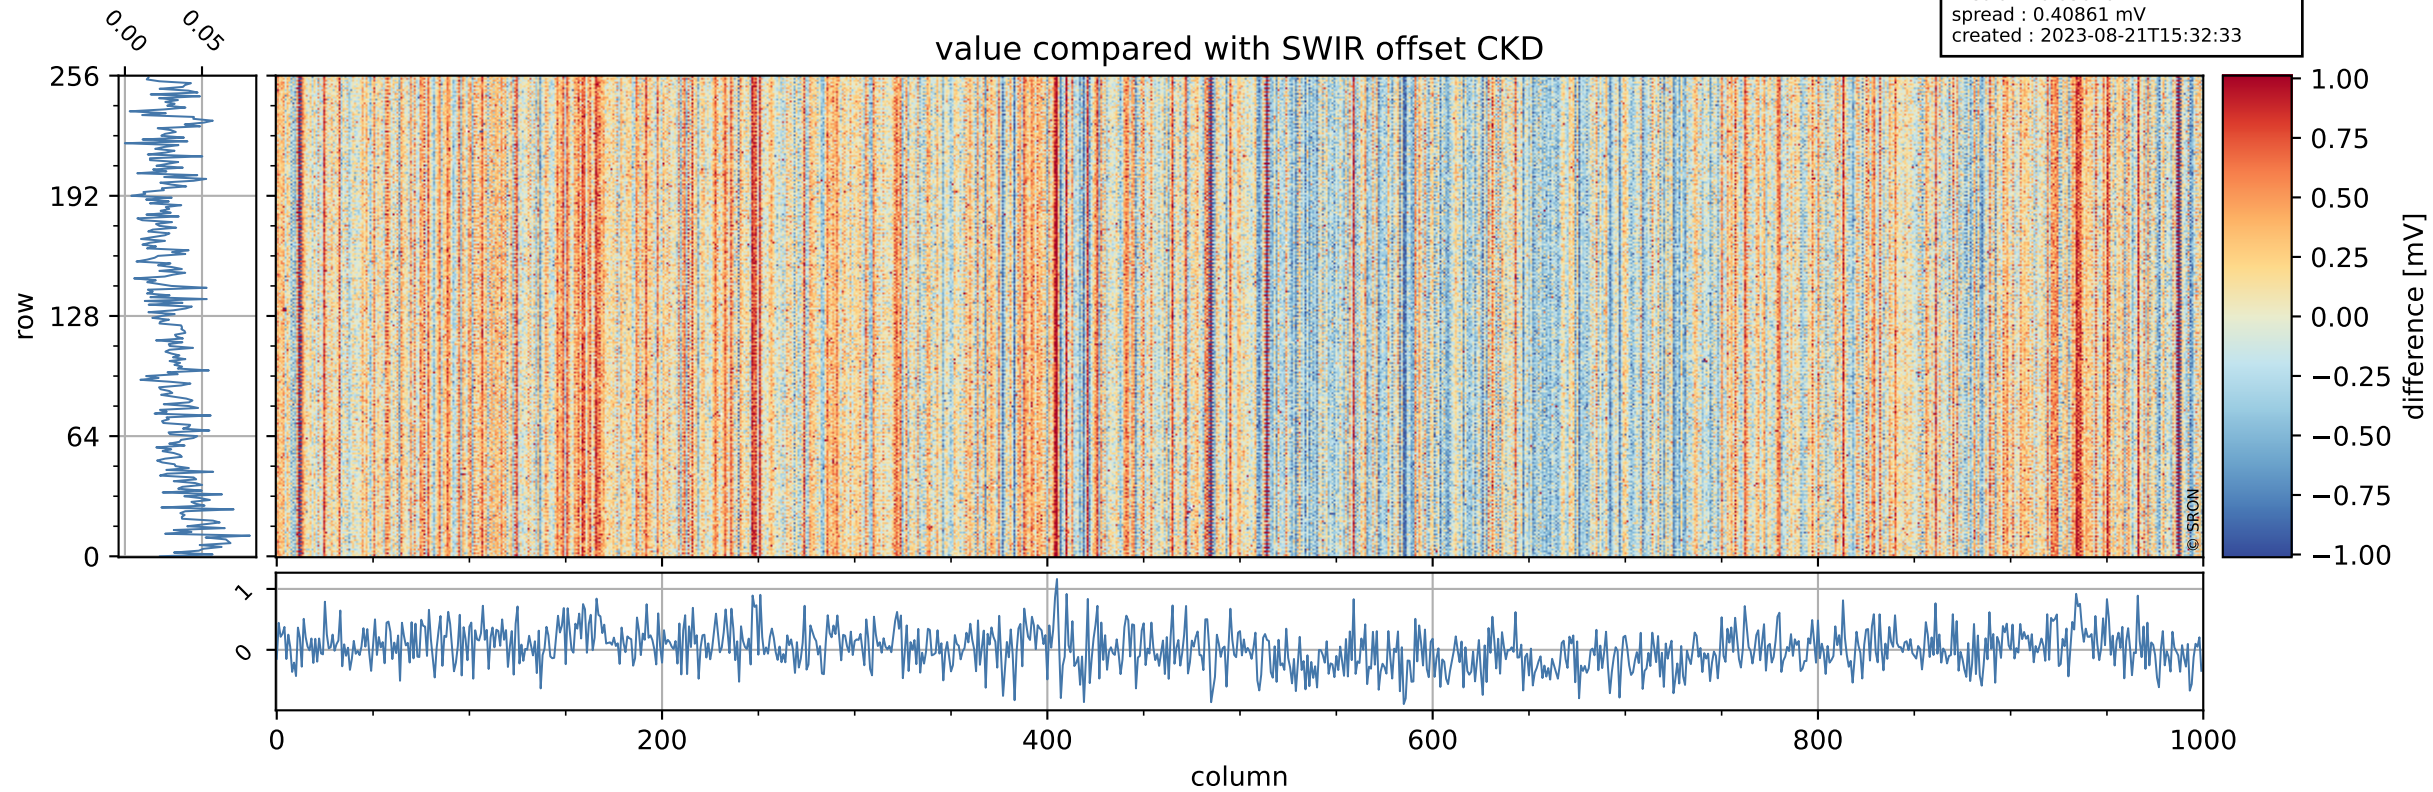

Tropomi SWIR offset (official)

orbits : 18 in [29467, 29512]
coverage : 2023-06-21 / 2023-06-24
median : 0.52604 V
spread : 0.035907 V
created : 2023-08-21T15:32:33

value detector map

Tropomi SWIR offset (official)

orbits : 18 in [29467, 29512]
coverage : 2023-06-21 / 2023-06-24
median : 30.855 μV
spread : 15.296 μV
created : 2023-08-21T15:32:33

Tropomi SWIR offset (official)

orbits : 18 in [29467, 29512]
coverage : 2023-06-21 / 2023-06-24
median : 0.030761 mV
spread : 0.40861 mV
created : 2023-08-21T15:32:33

value compared with SWIR offset CKD

Tropomi SWIR offset (official) ground-tracks of Sentinel-5P

orbits : 18 in [29467, 29512]
coverage : 2023-06-21 / 2023-06-24
created : 2023-08-21T15:32:33

Tropomi SWIR offset (official)

orbits : [2827, 29512]
coverage : 2018-04-30 / 2023-06-24
created : 2023-08-21T15:32:34

trend of detector median & temperatures