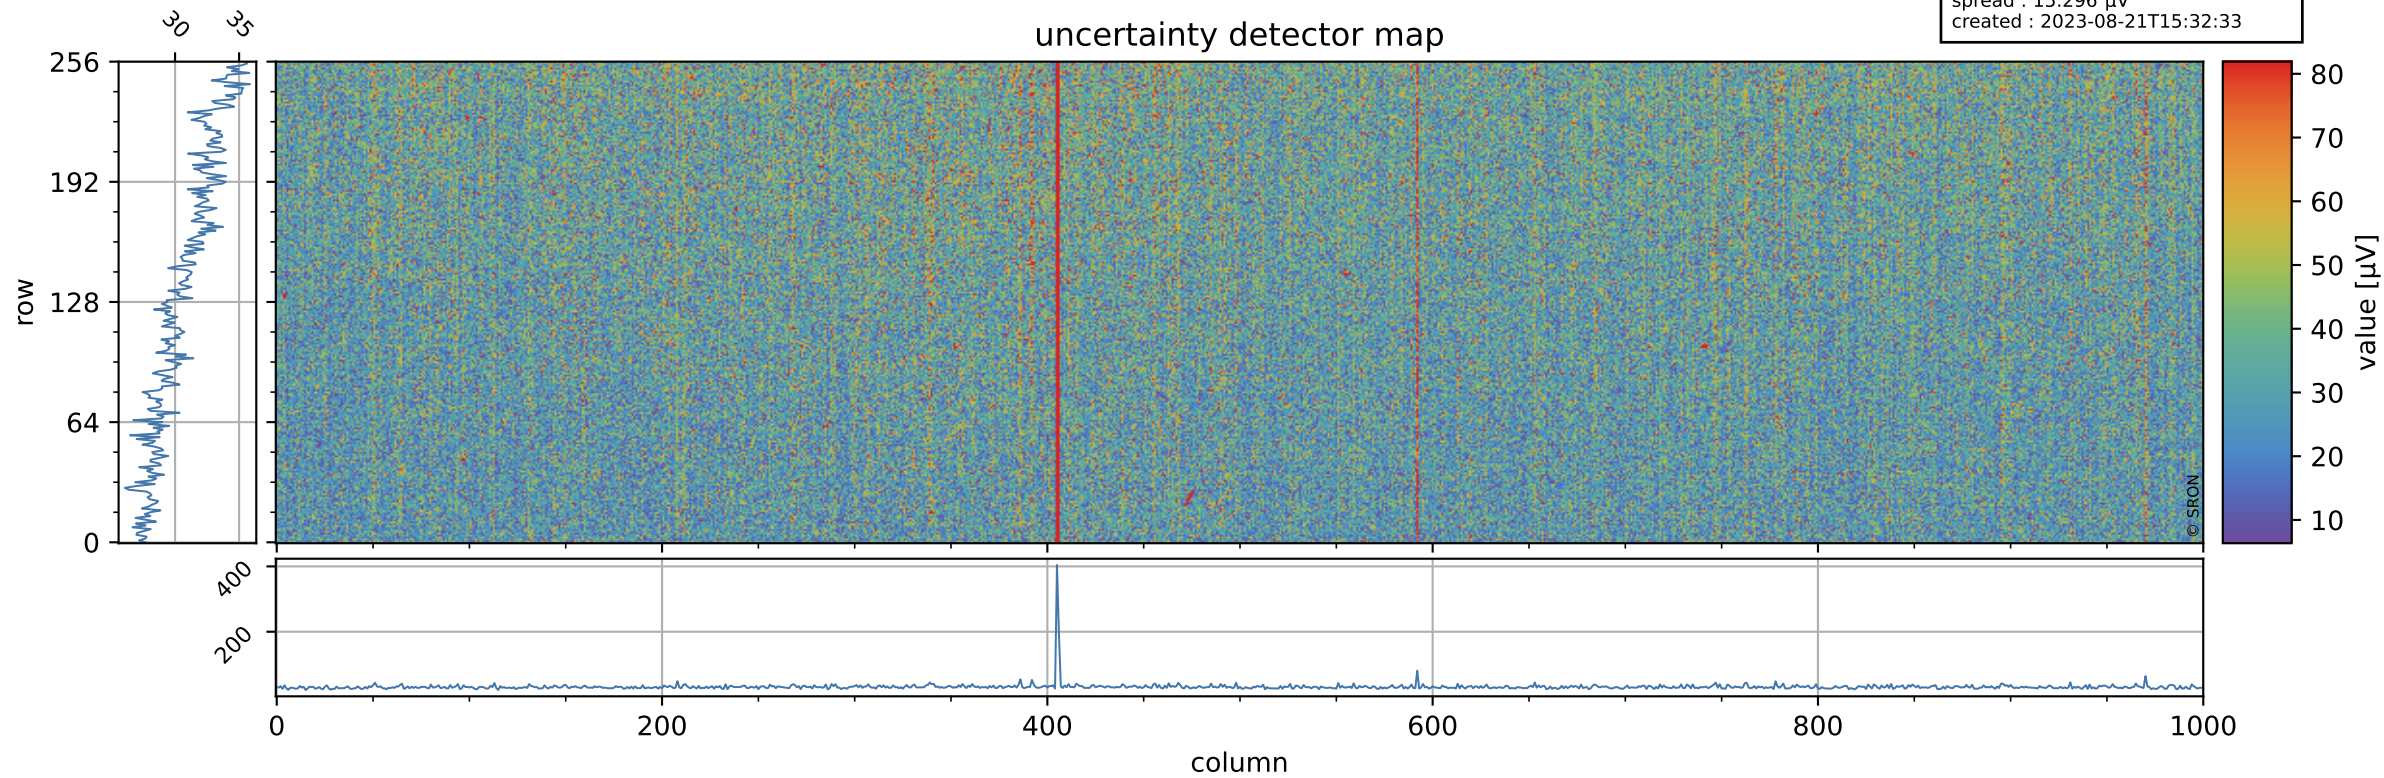

Tropomi SWIR offset (official)

orbits : 18 in [29467, 29512]
coverage : 2023-06-21 / 2023-06-24
median : 0.52604 V
spread : 0.035907 V
created : 2023-08-21T15:32:33

value detector map

Tropomi SWIR offset (official)

orbits : 18 in [29467, 29512]
coverage : 2023-06-21 / 2023-06-24
median : 30.855 μV
spread : 15.296 μV
created : 2023-08-21T15:32:33

Tropomi SWIR offset (official)

orbits : 18 in [29467, 29512]
coverage : 2023-06-21 / 2023-06-24
median : 0.030761 mV
spread : 0.40861 mV
created : 2023-08-21T15:32:33

value compared with SWIR offset CKD

Tropomi SWIR offset (official) ground-tracks of Sentinel-5P

orbits : 18 in [29467, 29512]
coverage : 2023-06-21 / 2023-06-24
created : 2023-08-21T15:32:33

Tropomi SWIR offset (official)

orbits : [2827, 29512]
coverage : 2018-04-30 / 2023-06-24
created : 2023-08-21T15:32:34

trend of detector median & temperatures