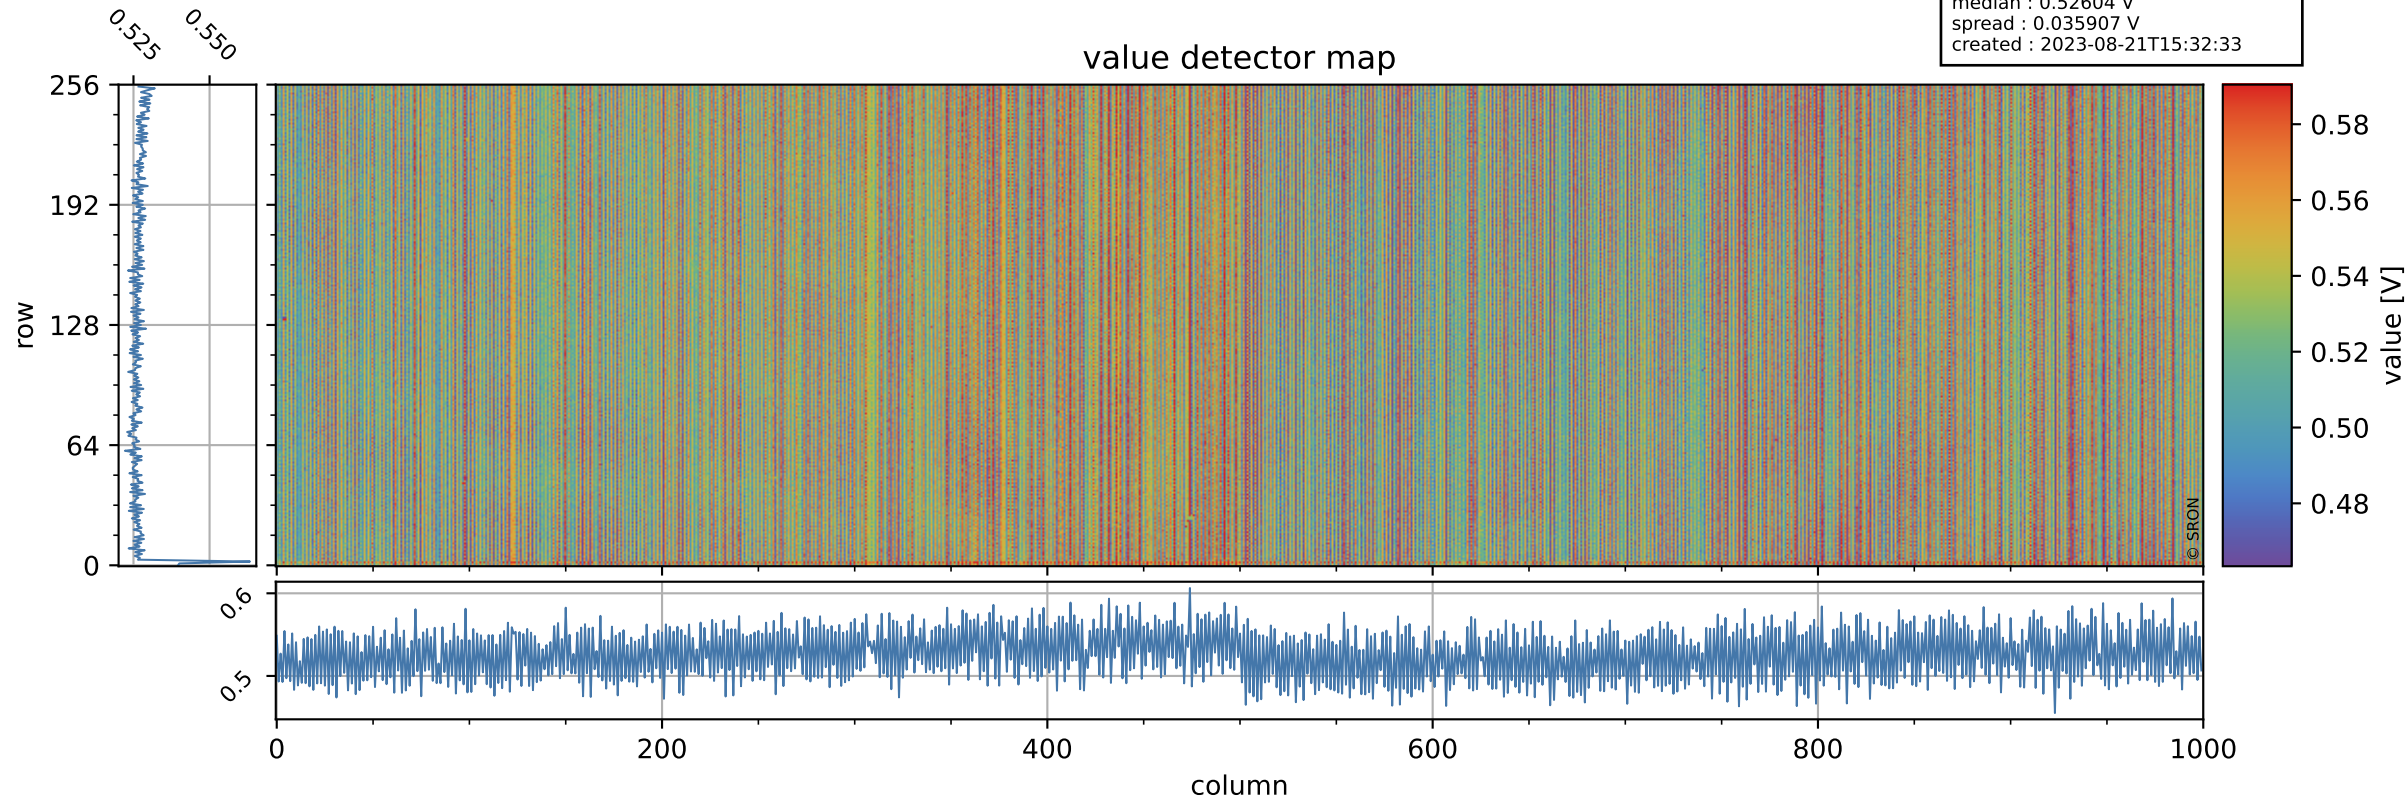

Tropomi SWIR offset (official)

orbits : 18 in [29467, 29512]
coverage : 2023-06-21 / 2023-06-24
median : 0.52604 V
spread : 0.035907 V
created : 2023-08-21T15:32:33

value detector map

Tropomi SWIR offset (official)

orbits : 18 in [29467, 29512]
coverage : 2023-06-21 / 2023-06-24
median : 30.855 μV
spread : 15.296 μV
created : 2023-08-21T15:32:33

Tropomi SWIR offset (official)

orbits : 18 in [29467, 29512]
coverage : 2023-06-21 / 2023-06-24
median : 0.030761 mV
spread : 0.40861 mV
created : 2023-08-21T15:32:33

value compared with SWIR offset CKD

Tropomi SWIR offset (official) ground-tracks of Sentinel-5P

orbits : 18 in [29467, 29512]
coverage : 2023-06-21 / 2023-06-24
created : 2023-08-21T15:32:33

Tropomi SWIR offset (official)

orbits : [2827, 29512]
coverage : 2018-04-30 / 2023-06-24
created : 2023-08-21T15:32:34

trend of detector median & temperatures