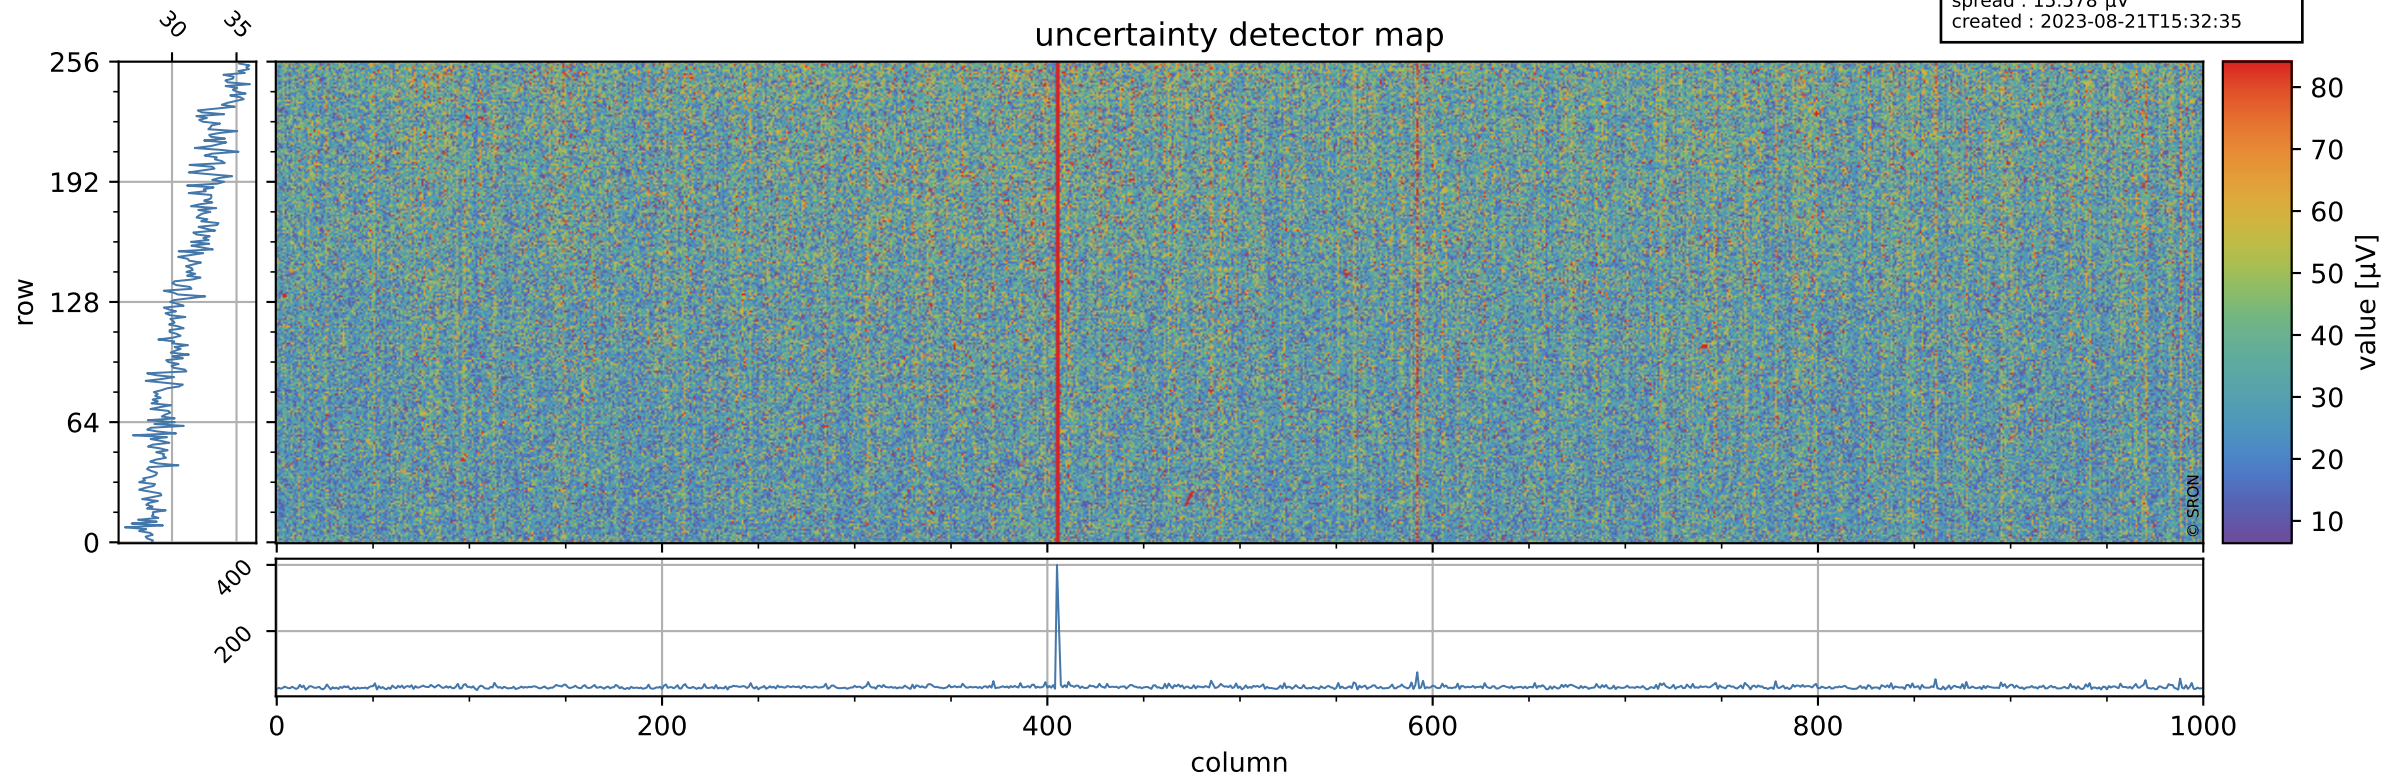

# Tropomi SWIR offset (official)

orbits : 19 in [29482, 29527]  
coverage : 2023-06-22 / 2023-06-25  
median : 0.52604 V  
spread : 0.03591 V  
created : 2023-08-21T15:32:35

## value detector map

# Tropomi SWIR offset (official)

orbits : 19 in [29482, 29527]  
coverage : 2023-06-22 / 2023-06-25  
median : 31.376  $\mu\text{V}$   
spread : 15.578  $\mu\text{V}$   
created : 2023-08-21T15:32:35

# Tropomi SWIR offset (official) ground-tracks of Sentinel-5P

orbits : 19 in [29482, 29527]  
coverage : 2023-06-22 / 2023-06-25  
created : 2023-08-21T15:32:36