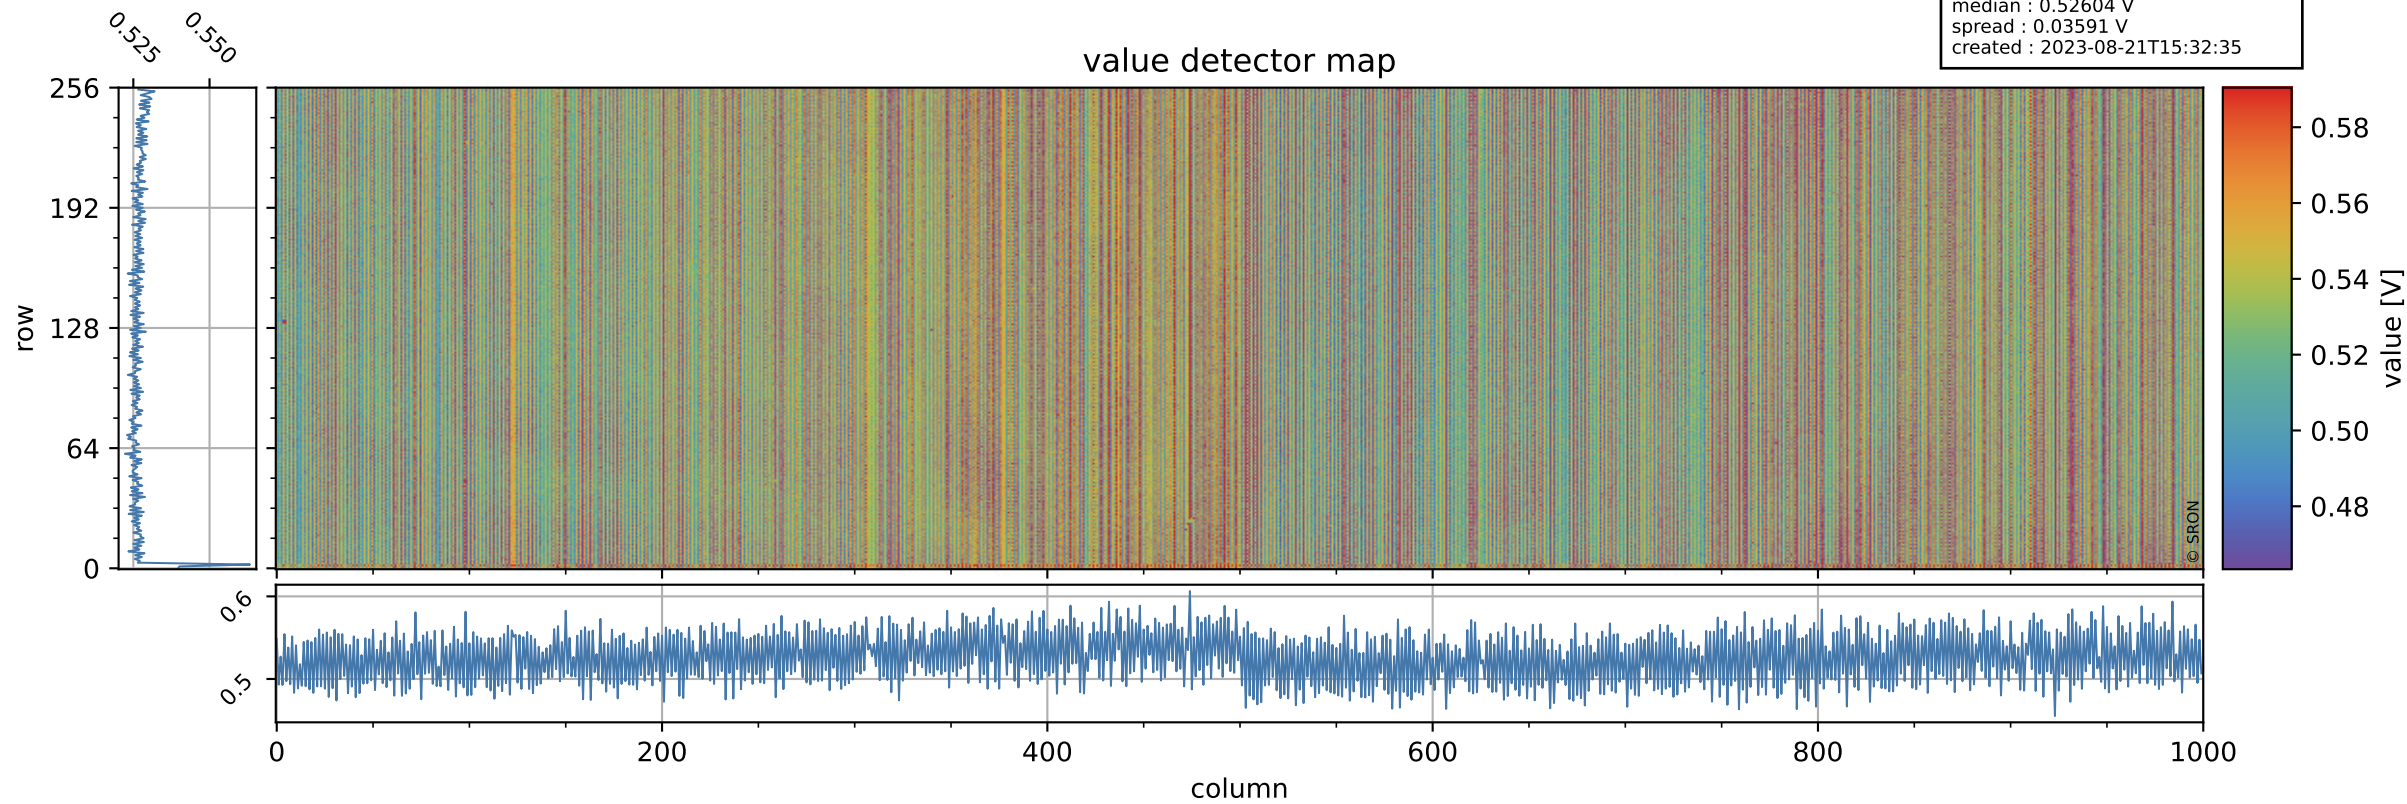

# Tropomi SWIR offset (official)

orbits : 19 in [29482, 29527]  
coverage : 2023-06-22 / 2023-06-25  
median : 0.52604 V  
spread : 0.03591 V  
created : 2023-08-21T15:32:35

## value detector map

# Tropomi SWIR offset (official)

orbits : 19 in [29482, 29527]  
coverage : 2023-06-22 / 2023-06-25  
median : 31.376  $\mu\text{V}$   
spread : 15.578  $\mu\text{V}$   
created : 2023-08-21T15:32:35

# Tropomi SWIR offset (official) ground-tracks of Sentinel-5P

orbits : 19 in [29482, 29527]  
coverage : 2023-06-22 / 2023-06-25  
created : 2023-08-21T15:32:36