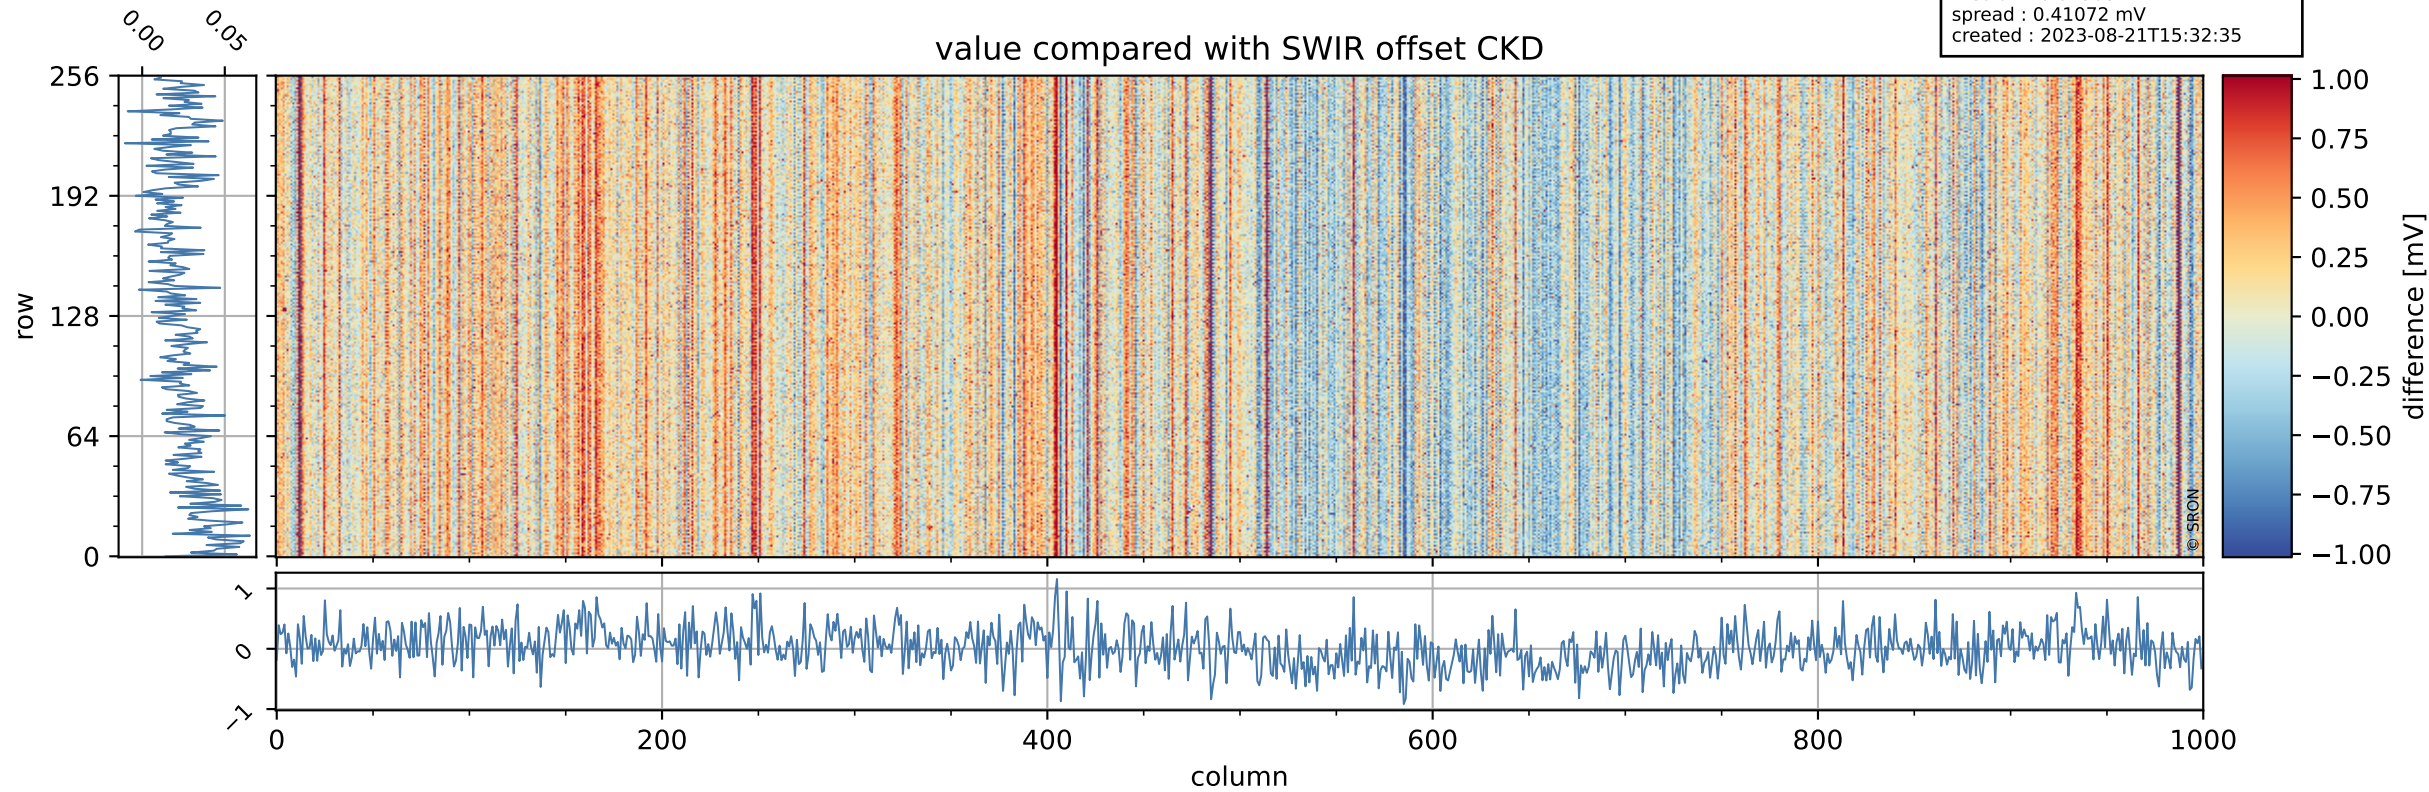

## value detector map

# Tropomi SWIR offset (official)

orbits : 19 in [29482, 29527]  
coverage : 2023-06-22 / 2023-06-25  
median : 31.376  $\mu\text{V}$   
spread : 15.578  $\mu\text{V}$   
created : 2023-08-21T15:32:35

# Tropomi SWIR offset (official)

orbits : 19 in [29482, 29527]  
coverage : 2023-06-22 / 2023-06-25  
median : 0.023684 mV  
spread : 0.41072 mV  
created : 2023-08-21T15:32:35

value compared with SWIR offset CKD

# Tropomi SWIR offset (official) ground-tracks of Sentinel-5P

orbits : 19 in [29482, 29527]  
coverage : 2023-06-22 / 2023-06-25  
created : 2023-08-21T15:32:36