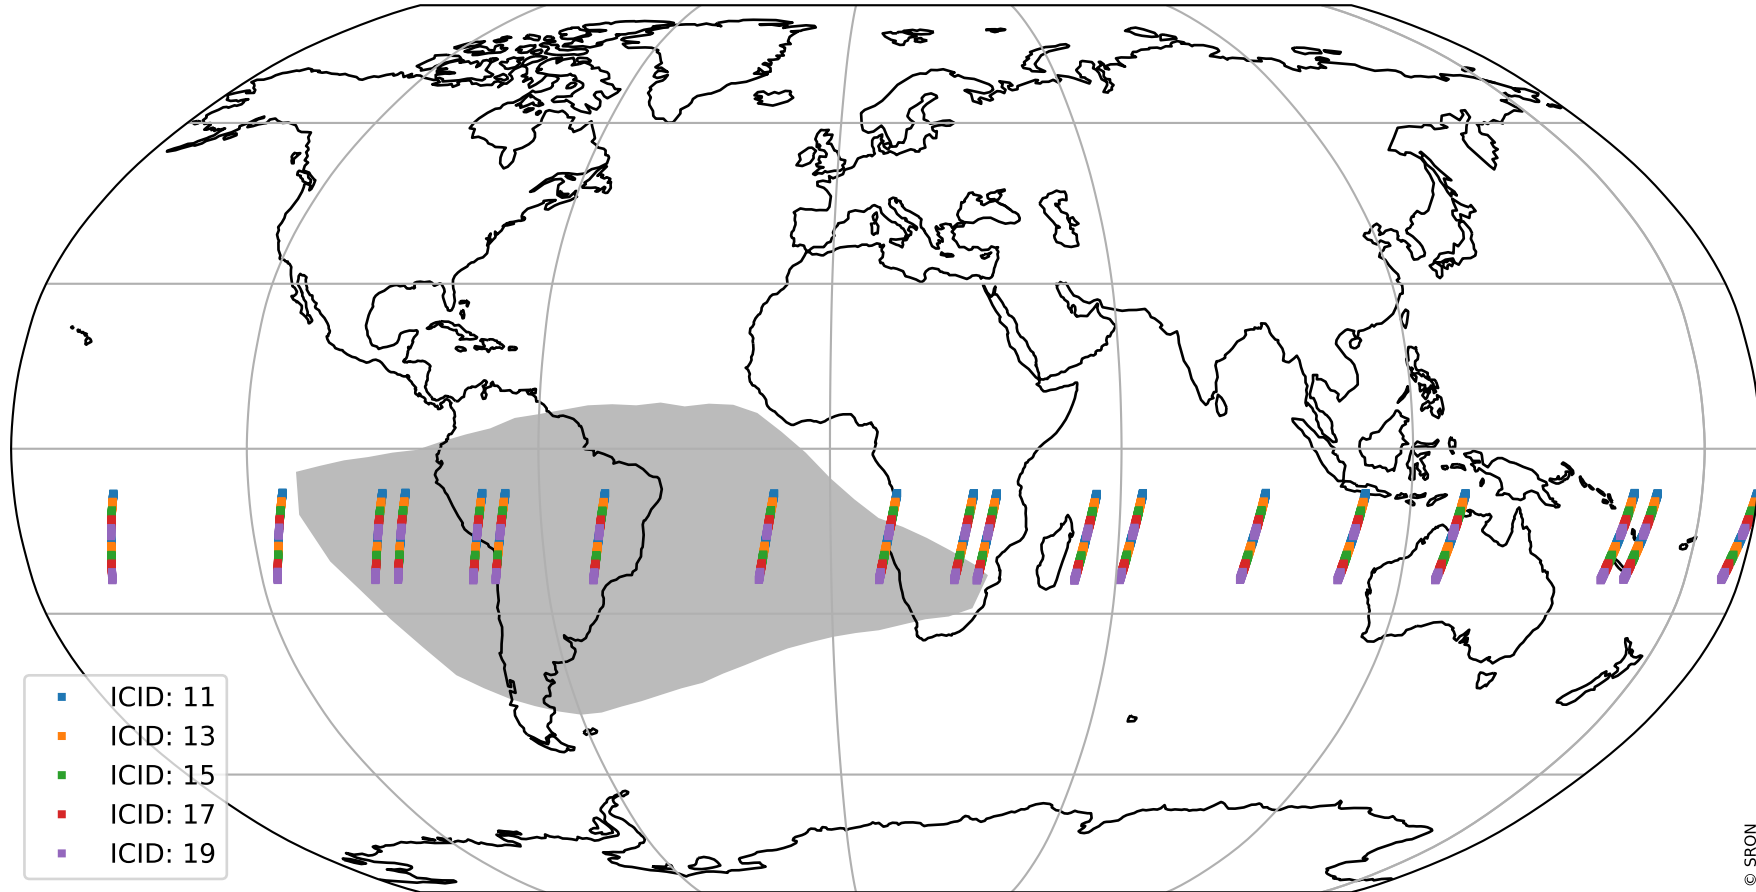

# Tropomi SWIR offset (official)

orbits : 19 in [29482, 29527]  
coverage : 2023-06-22 / 2023-06-25  
median : 31.376  $\mu\text{V}$   
spread : 15.578  $\mu\text{V}$   
created : 2023-08-21T15:32:35

# Tropomi SWIR offset (official)

orbits : 19 in [29482, 29527]  
coverage : 2023-06-22 / 2023-06-25  
median : 0.023684 mV  
spread : 0.41072 mV  
created : 2023-08-21T15:32:35

value compared with SWIR offset CKD

# Tropomi SWIR offset (official) ground-tracks of Sentinel-5P

orbits : 19 in [29482, 29527]  
coverage : 2023-06-22 / 2023-06-25  
created : 2023-08-21T15:32:36

# Tropomi SWIR offset (official)

orbits : [2827, 29527]  
coverage : 2018-04-30 / 2023-06-25  
created : 2023-08-21T15:32:36