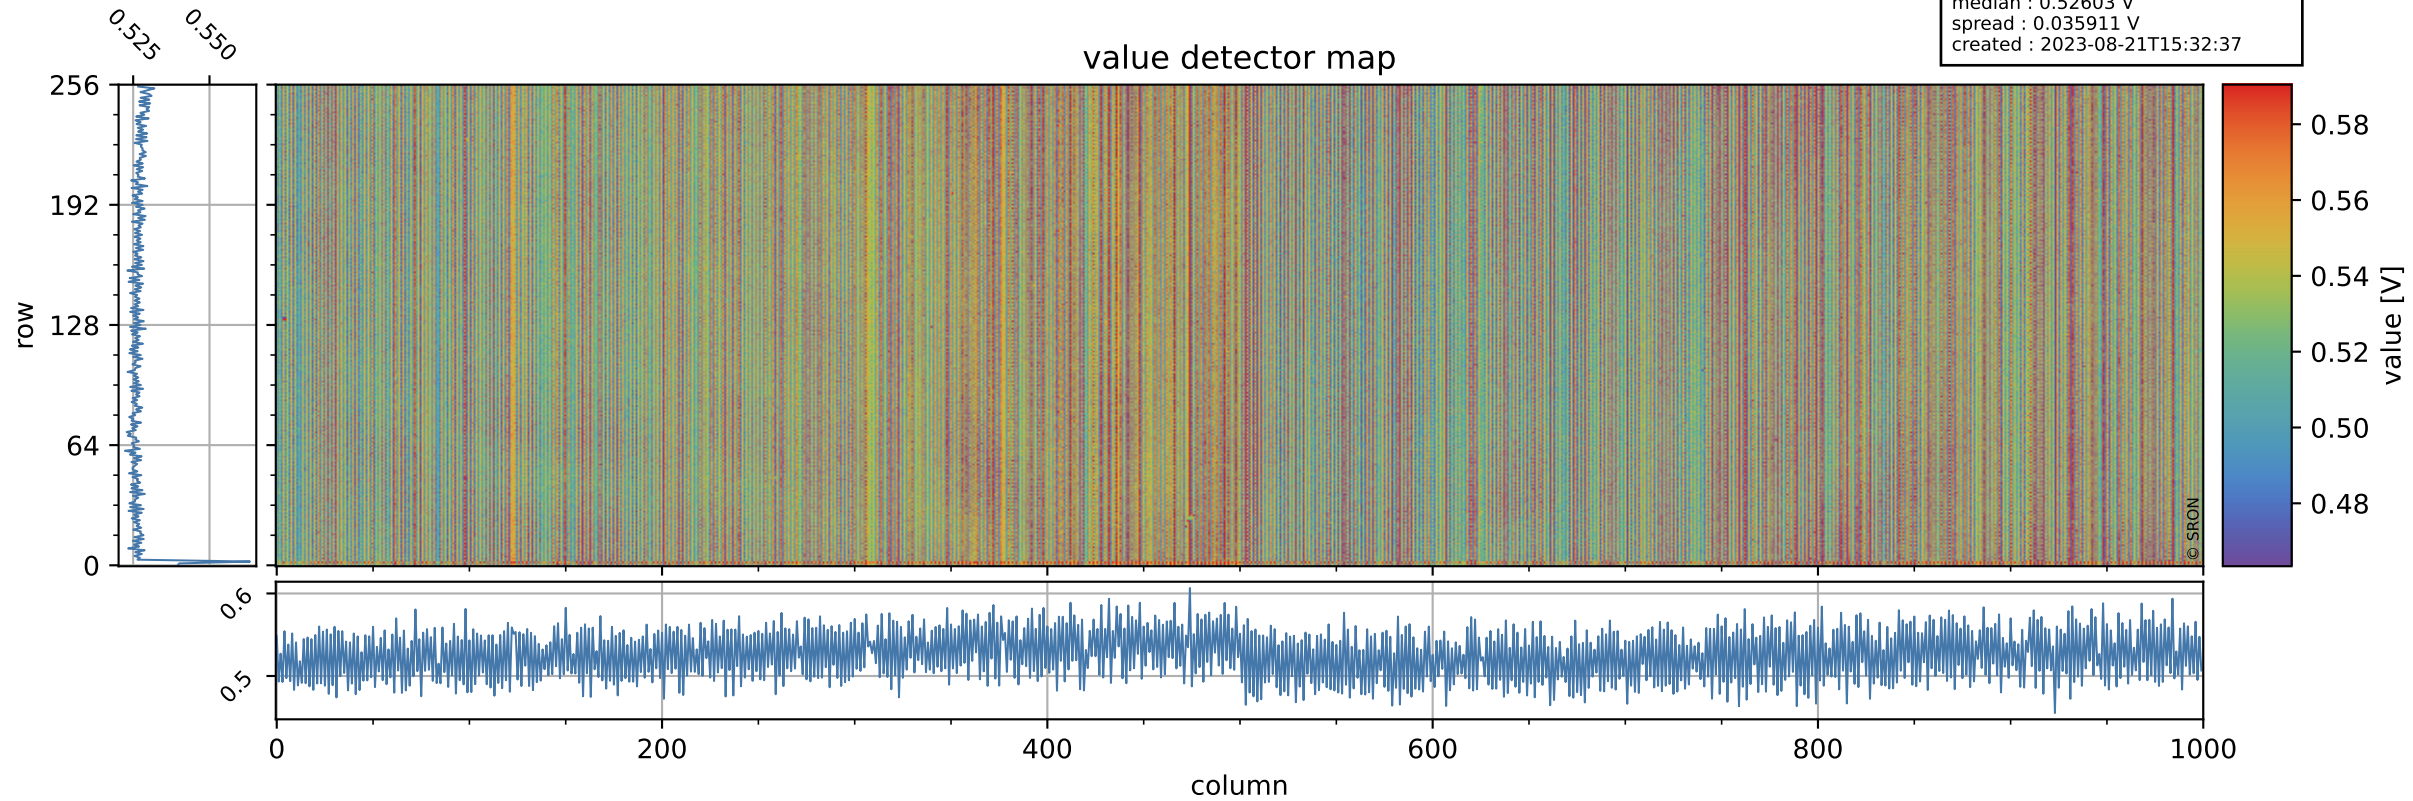

# Tropomi SWIR offset (official)

orbits : 19 in [29497, 29542]  
coverage : 2023-06-23 / 2023-06-26  
median : 0.52603 V  
spread : 0.035911 V  
created : 2023-08-21T15:32:37

## value detector map

# Tropomi SWIR offset (official)

orbits : 19 in [29497, 29542]  
coverage : 2023-06-23 / 2023-06-26  
median : 31.123  $\mu\text{V}$   
spread : 15.442  $\mu\text{V}$   
created : 2023-08-21T15:32:37

# Tropomi SWIR offset (official) ground-tracks of Sentinel-5P

orbits : 19 in [29497, 29542]  
coverage : 2023-06-23 / 2023-06-26  
created : 2023-08-21T15:32:38