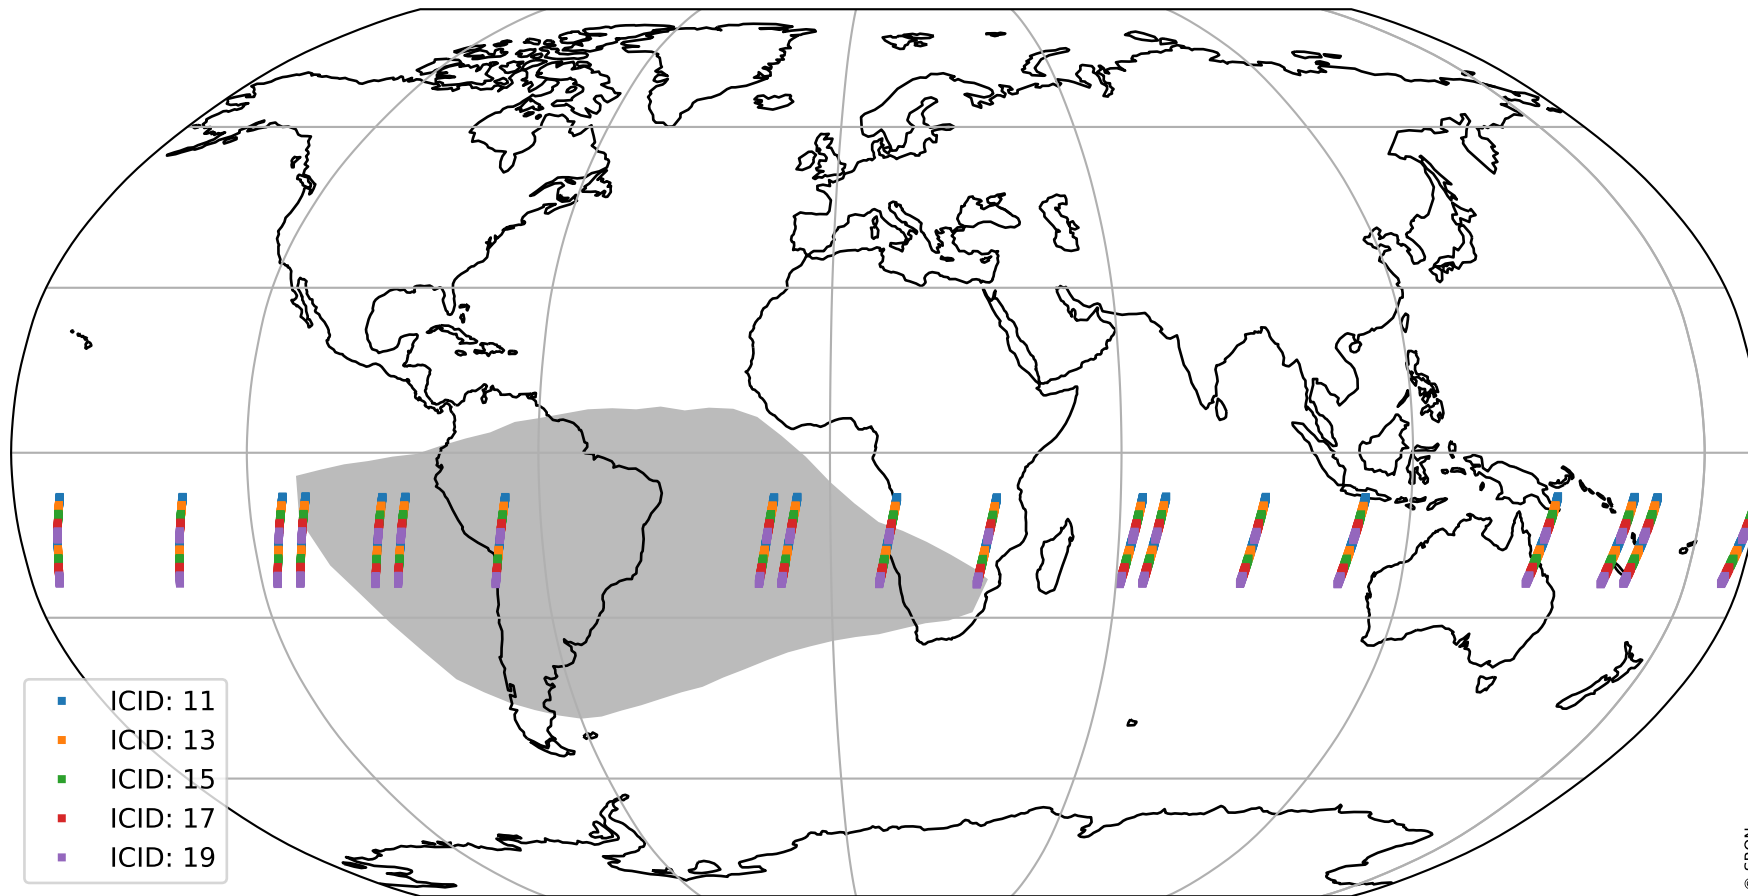

# Tropomi SWIR offset (official)

orbits : 19 in [29497, 29542]  
coverage : 2023-06-23 / 2023-06-26  
median : 31.123  $\mu\text{V}$   
spread : 15.442  $\mu\text{V}$   
created : 2023-08-21T15:32:37

# Tropomi SWIR offset (official)

orbits : 19 in [29497, 29542]  
coverage : 2023-06-23 / 2023-06-26  
median : 0.018752 mV  
spread : 0.41325 mV  
created : 2023-08-21T15:32:38

value compared with SWIR offset CKD

# Tropomi SWIR offset (official) ground-tracks of Sentinel-5P

orbits : 19 in [29497, 29542]  
coverage : 2023-06-23 / 2023-06-26  
created : 2023-08-21T15:32:38

# Tropomi SWIR offset (official)

orbits : [2827, 29542]  
coverage : 2018-04-30 / 2023-06-26  
created : 2023-08-21T15:32:38