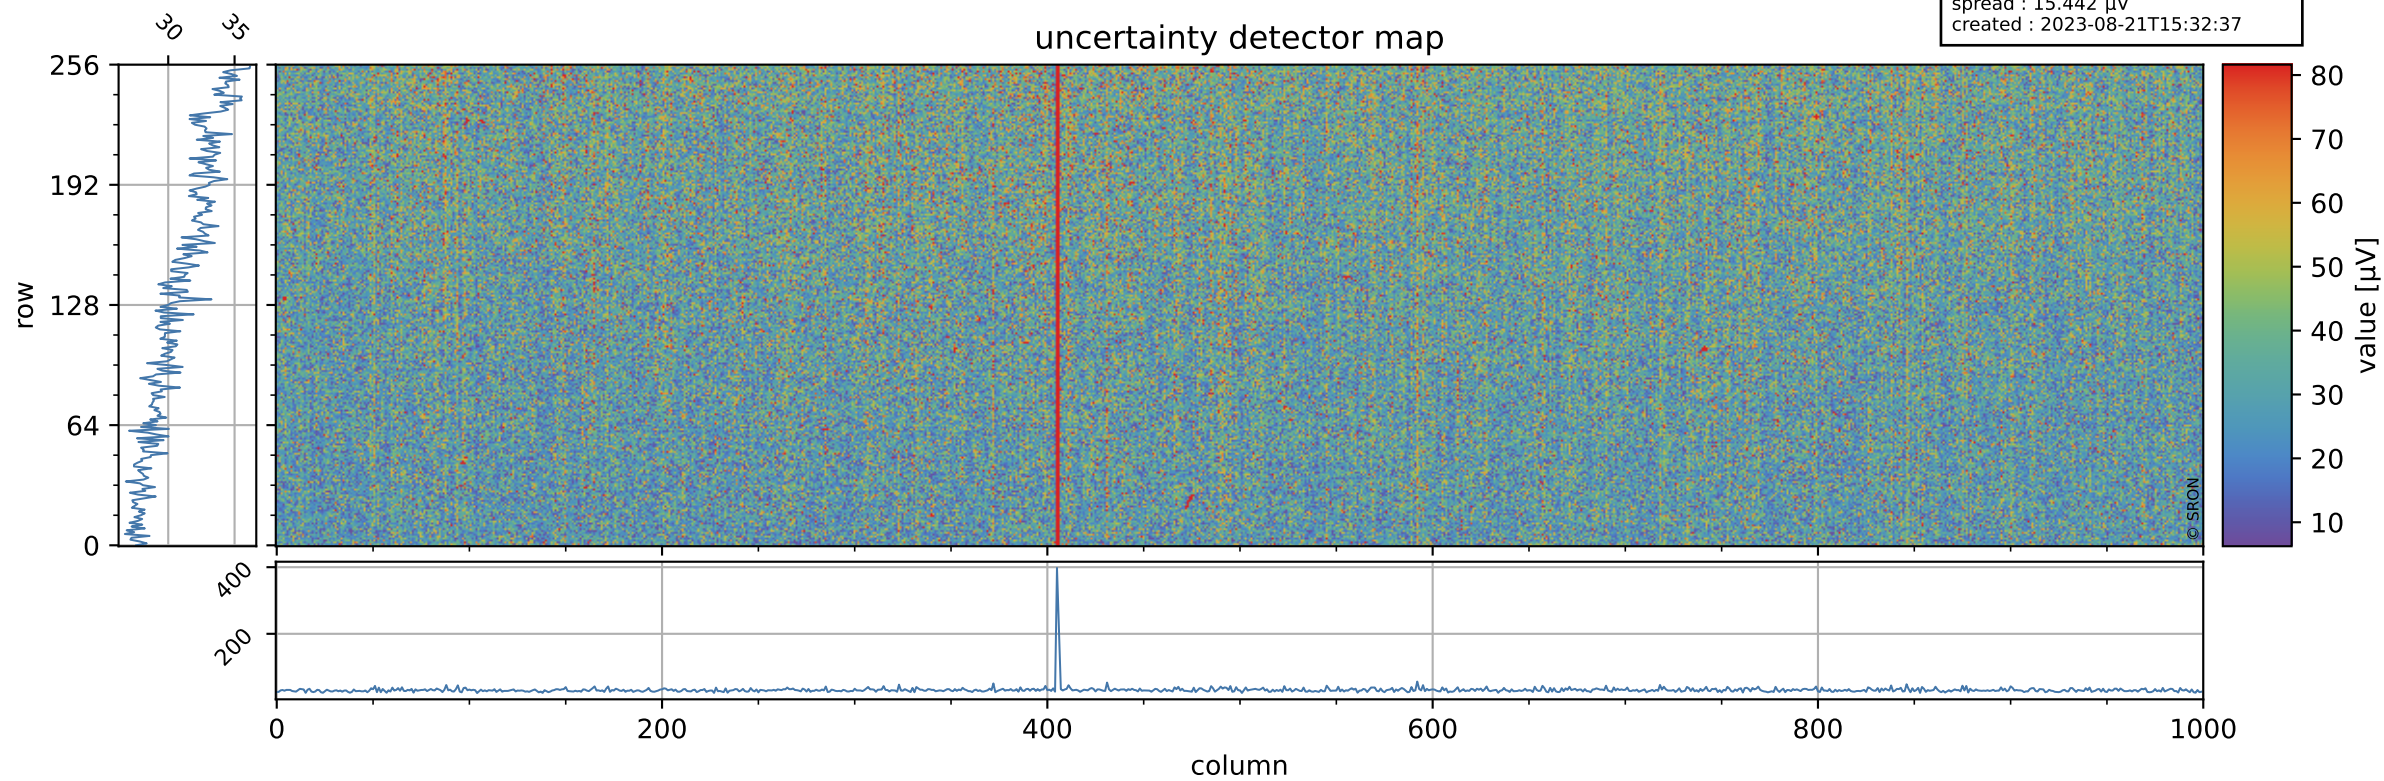

# Tropomi SWIR offset (official)

orbits : 19 in [29497, 29542]  
coverage : 2023-06-23 / 2023-06-26  
median : 0.52603 V  
spread : 0.035911 V  
created : 2023-08-21T15:32:37

## value detector map

# Tropomi SWIR offset (official)

orbits : 19 in [29497, 29542]  
coverage : 2023-06-23 / 2023-06-26  
median : 31.123  $\mu\text{V}$   
spread : 15.442  $\mu\text{V}$   
created : 2023-08-21T15:32:37

# Tropomi SWIR offset (official) ground-tracks of Sentinel-5P

orbits : 19 in [29497, 29542]  
coverage : 2023-06-23 / 2023-06-26  
created : 2023-08-21T15:32:38