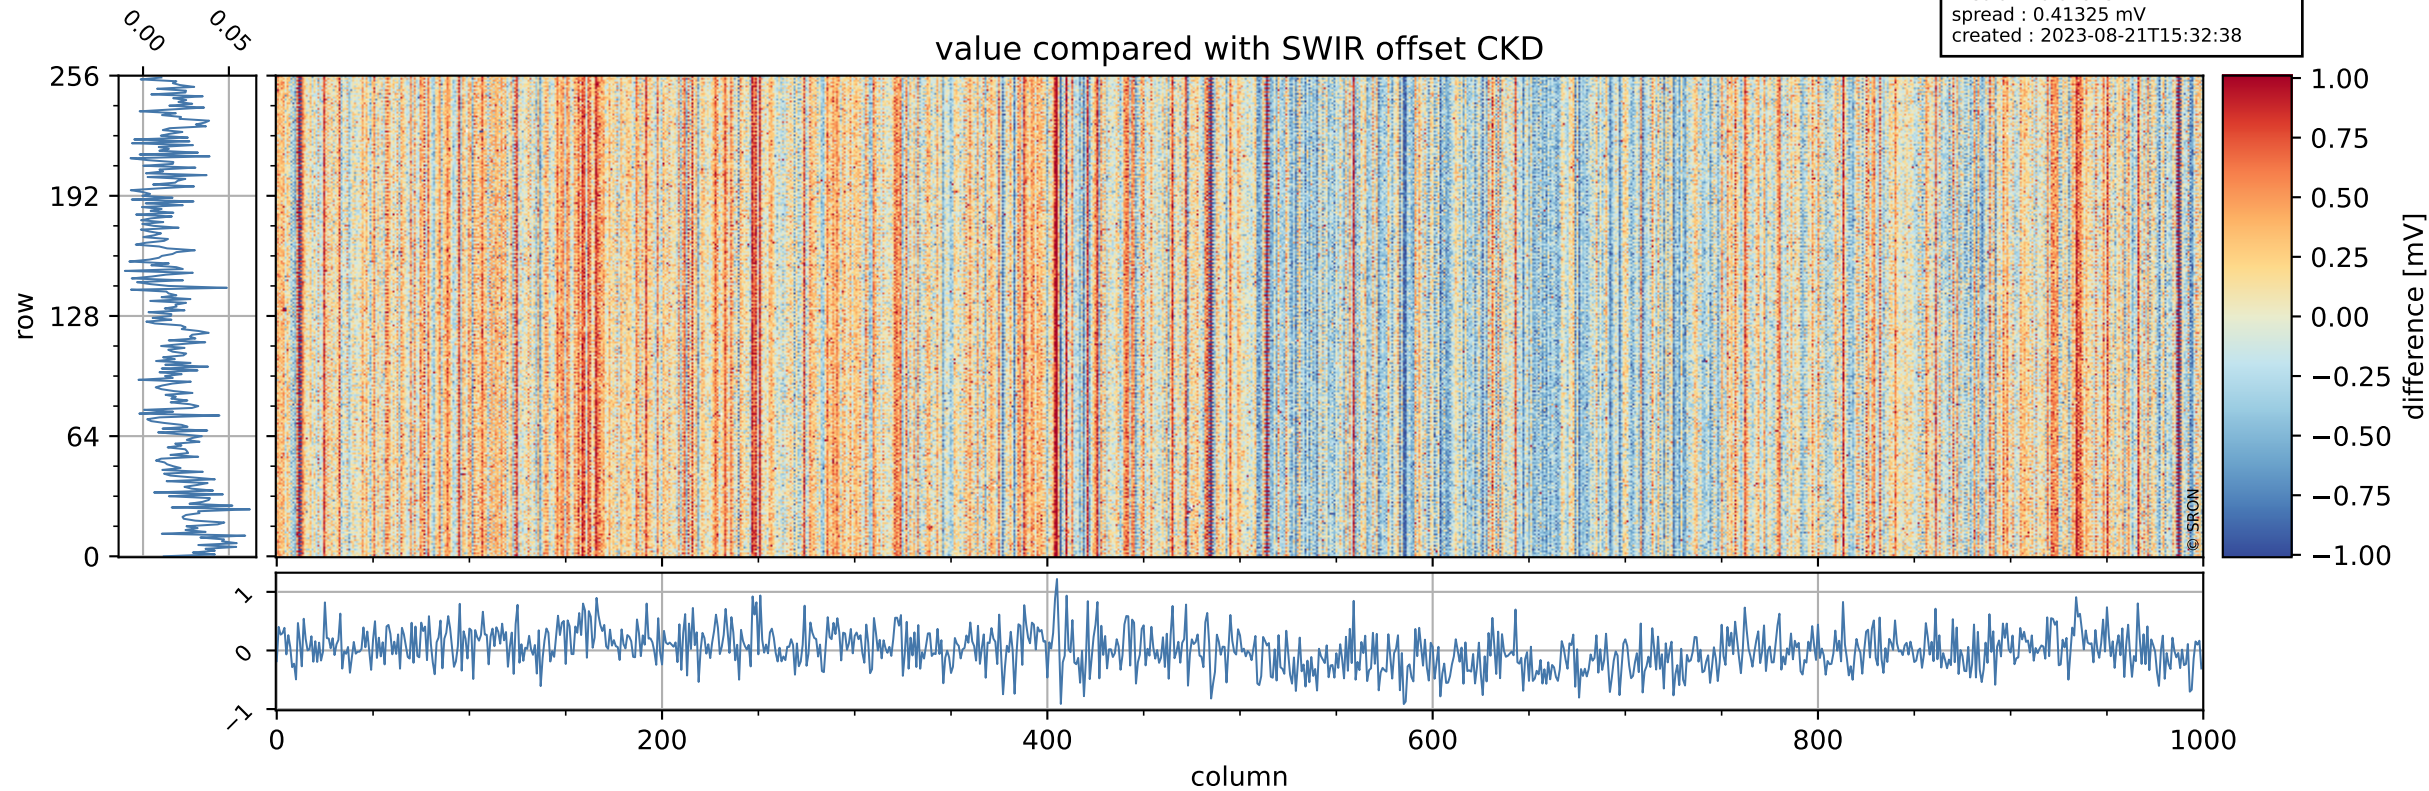

## value detector map

# Tropomi SWIR offset (official)

orbits : 19 in [29497, 29542]  
coverage : 2023-06-23 / 2023-06-26  
median : 31.123  $\mu\text{V}$   
spread : 15.442  $\mu\text{V}$   
created : 2023-08-21T15:32:37

# Tropomi SWIR offset (official)

orbits : 19 in [29497, 29542]  
coverage : 2023-06-23 / 2023-06-26  
median : 0.018752 mV  
spread : 0.41325 mV  
created : 2023-08-21T15:32:38

value compared with SWIR offset CKD

# Tropomi SWIR offset (official) ground-tracks of Sentinel-5P

orbits : 19 in [29497, 29542]  
coverage : 2023-06-23 / 2023-06-26  
created : 2023-08-21T15:32:38