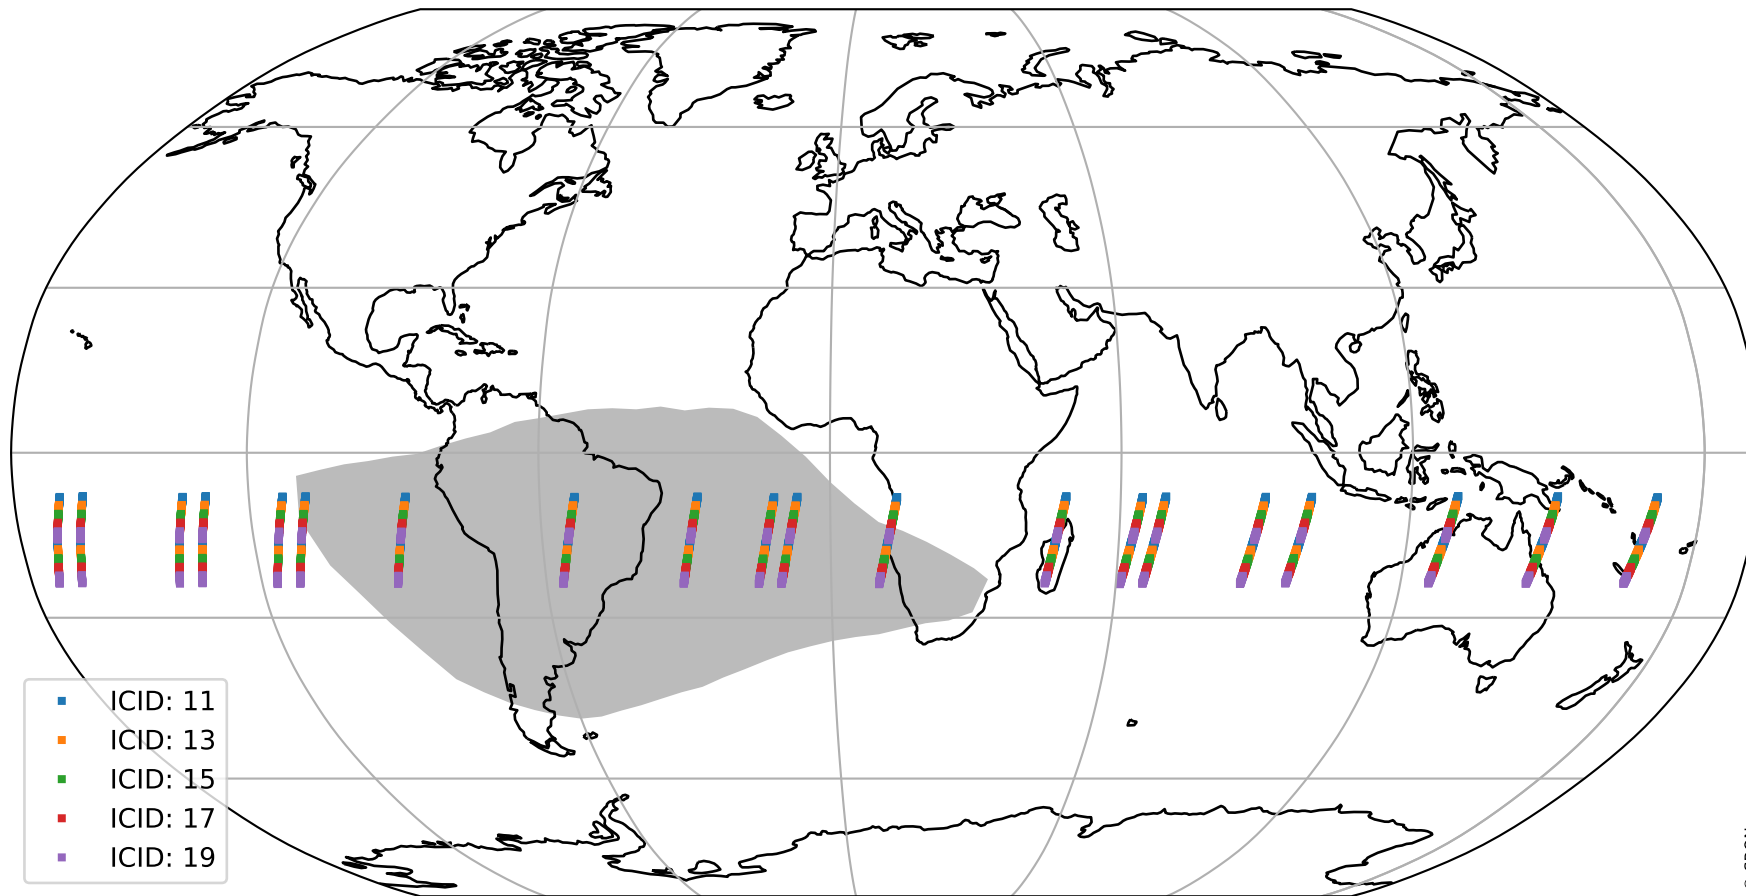

Tropomi SWIR offset (official)

orbits : 20 in [29512, 29557]
coverage : 2023-06-24 / 2023-06-27
median : 0.52603 V
spread : 0.035911 V
created : 2023-08-21T15:32:39

value detector map

Tropomi SWIR offset (official)

orbits : 20 in [29512, 29557]
coverage : 2023-06-24 / 2023-06-27
median : 30.981 μV
spread : 15.39 μV
created : 2023-08-21T15:32:40

Tropomi SWIR offset (official)

orbits : 20 in [29512, 29557]
coverage : 2023-06-24 / 2023-06-27
median : 0.019857 mV
spread : 0.41048 mV
created : 2023-08-21T15:32:40

value compared with SWIR offset CKD

Tropomi SWIR offset (official) ground-tracks of Sentinel-5P

orbits : 20 in [29512, 29557]
coverage : 2023-06-24 / 2023-06-27
created : 2023-08-21T15:32:40

Tropomi SWIR offset (official)

orbits : [2827, 29557]
coverage : 2018-04-30 / 2023-06-27
created : 2023-08-21T15:32:40

trend of detector median & temperatures