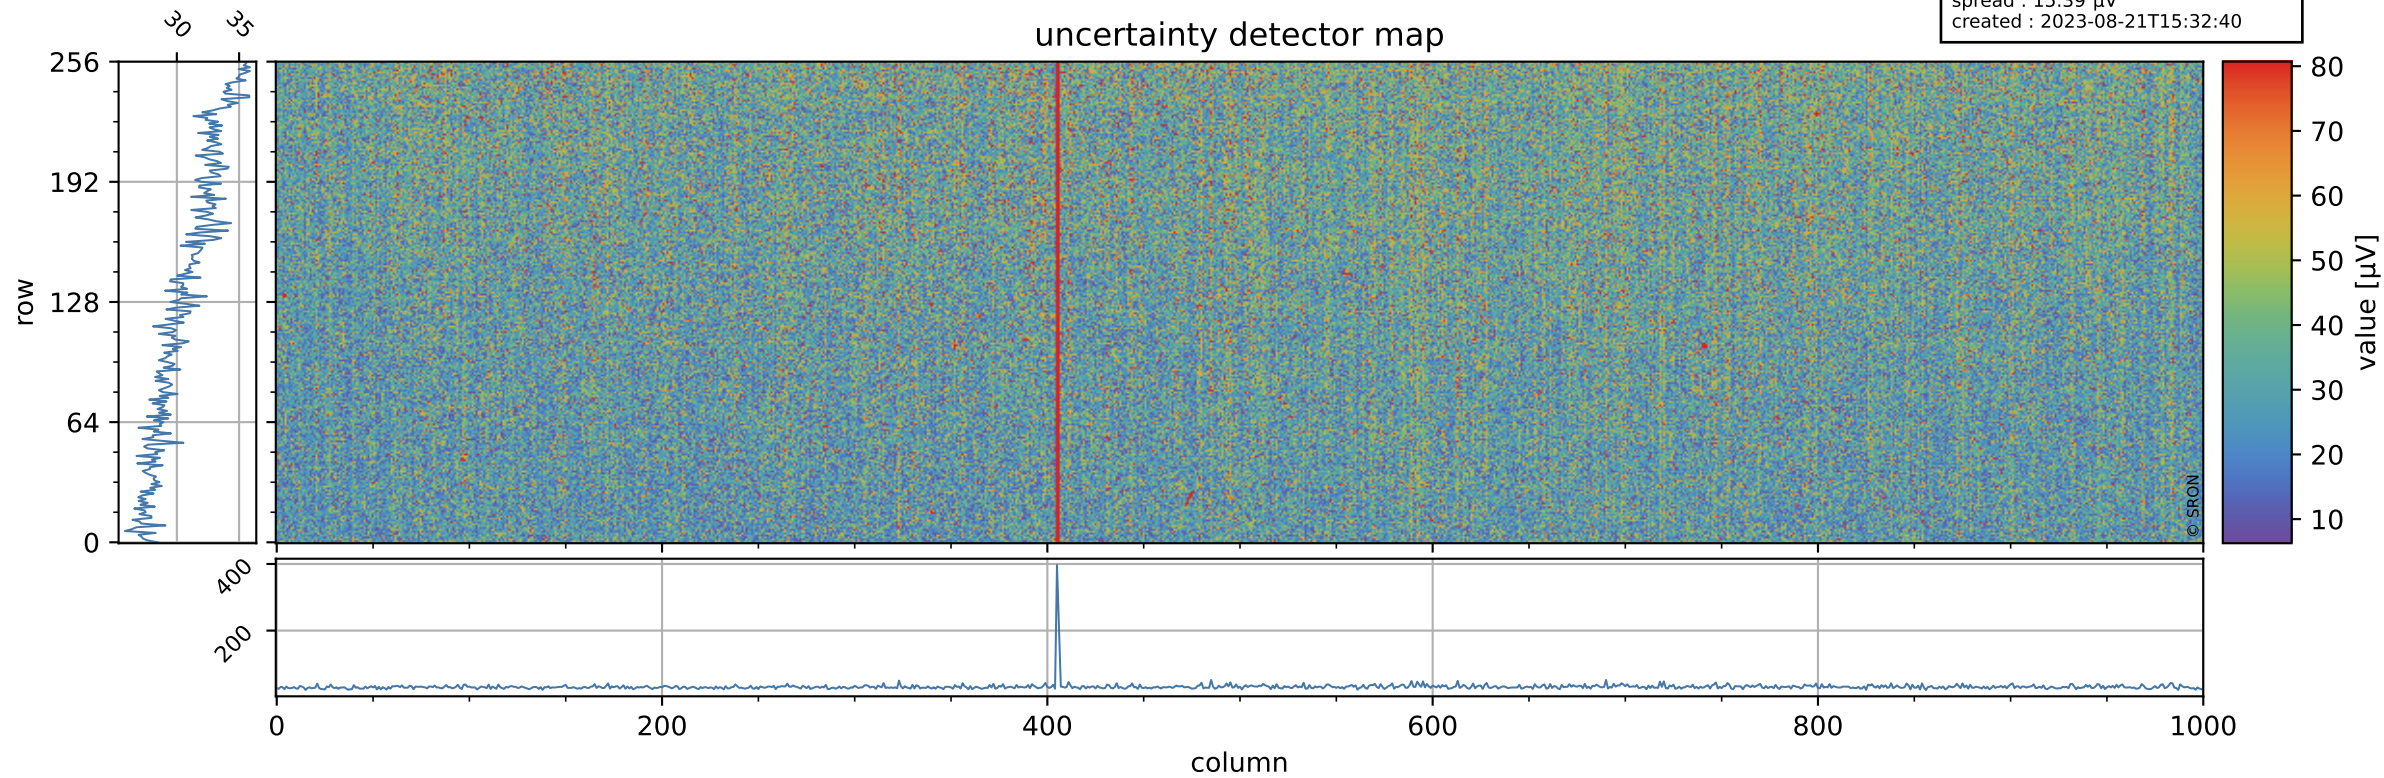

Tropomi SWIR offset (official)

orbits : 20 in [29512, 29557]
coverage : 2023-06-24 / 2023-06-27
median : 0.52603 V
spread : 0.035911 V
created : 2023-08-21T15:32:39

value detector map

Tropomi SWIR offset (official)

orbits : 20 in [29512, 29557]
coverage : 2023-06-24 / 2023-06-27
median : 30.981 μV
spread : 15.39 μV
created : 2023-08-21T15:32:40

Tropomi SWIR offset (official)

orbits : 20 in [29512, 29557]
coverage : 2023-06-24 / 2023-06-27
median : 0.019857 mV
spread : 0.41048 mV
created : 2023-08-21T15:32:40

value compared with SWIR offset CKD

Tropomi SWIR offset (official) ground-tracks of Sentinel-5P

orbits : 20 in [29512, 29557]
coverage : 2023-06-24 / 2023-06-27
created : 2023-08-21T15:32:40

Tropomi SWIR offset (official)

orbits : [2827, 29557]
coverage : 2018-04-30 / 2023-06-27
created : 2023-08-21T15:32:40

trend of detector median & temperatures