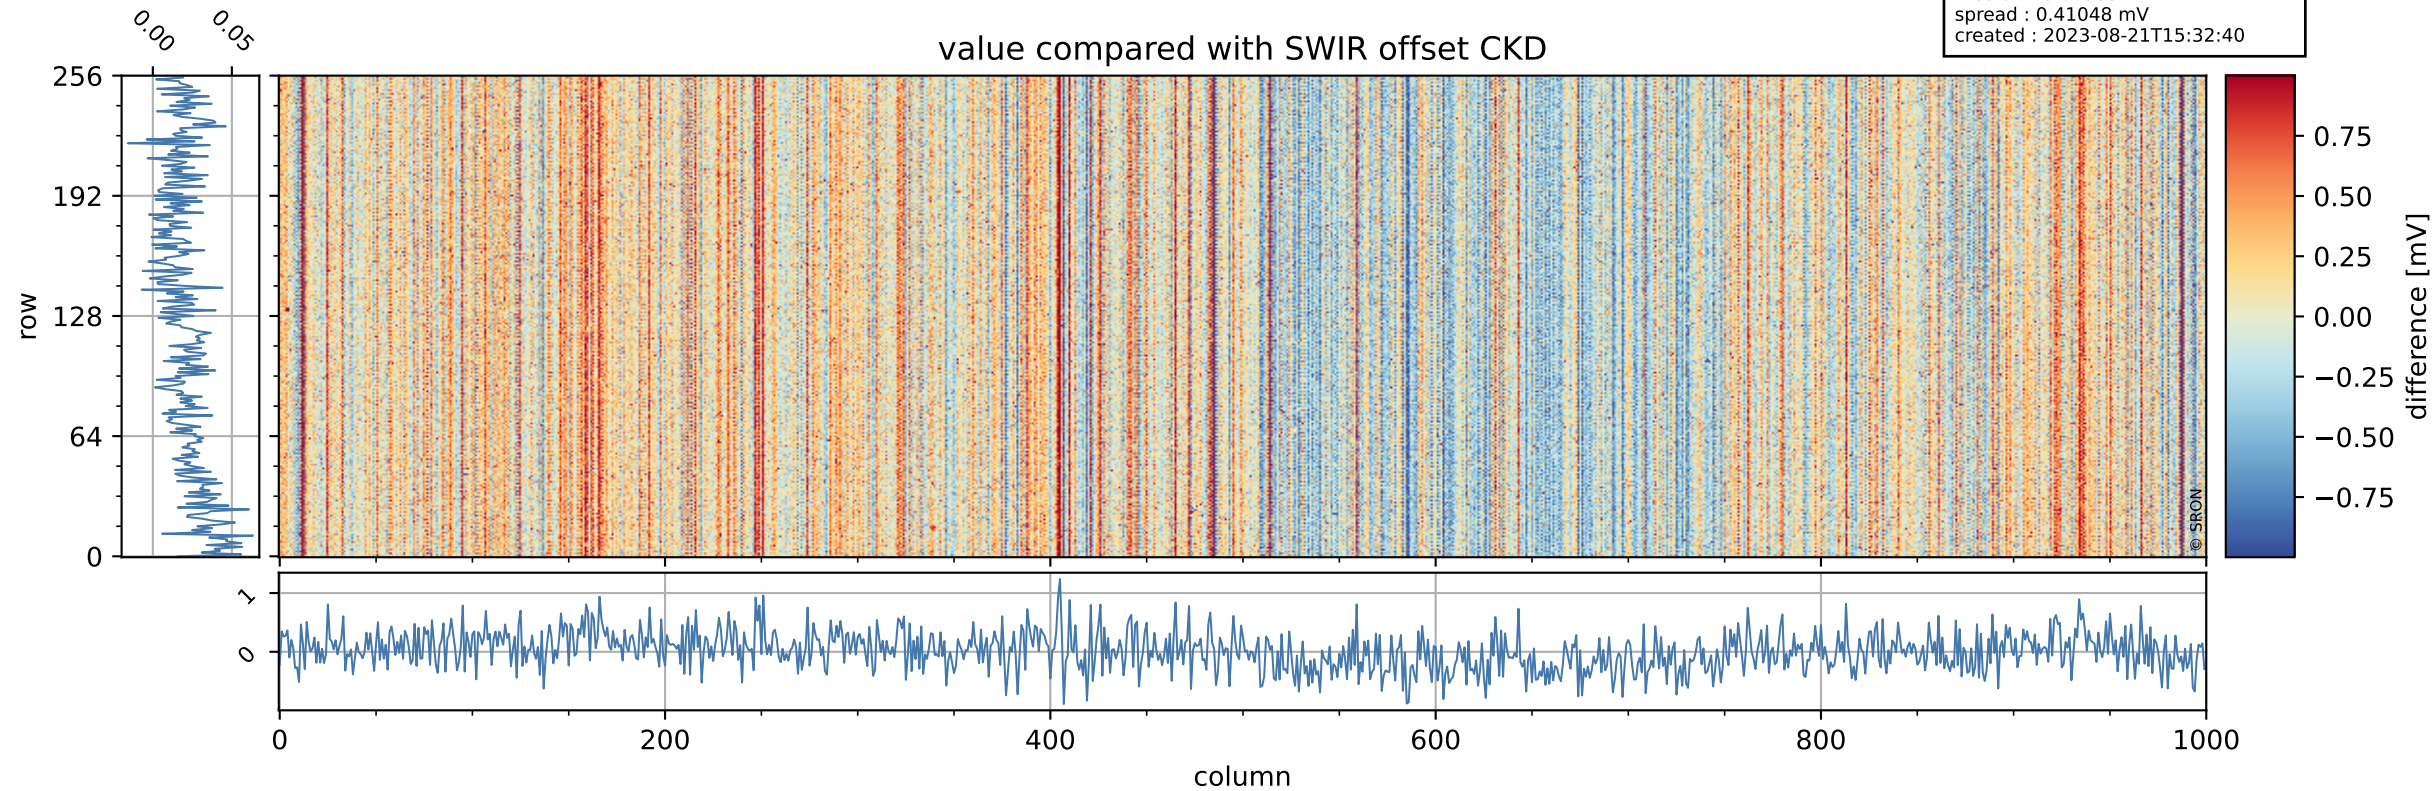

Tropomi SWIR offset (official)

orbits : 20 in [29512, 29557]
coverage : 2023-06-24 / 2023-06-27
median : 0.52603 V
spread : 0.035911 V
created : 2023-08-21T15:32:39

value detector map

Tropomi SWIR offset (official)

orbits : 20 in [29512, 29557]
coverage : 2023-06-24 / 2023-06-27
median : 30.981 μV
spread : 15.39 μV
created : 2023-08-21T15:32:40

Tropomi SWIR offset (official)

orbits : 20 in [29512, 29557]
coverage : 2023-06-24 / 2023-06-27
median : 0.019857 mV
spread : 0.41048 mV
created : 2023-08-21T15:32:40

value compared with SWIR offset CKD

Tropomi SWIR offset (official) ground-tracks of Sentinel-5P

orbits : 20 in [29512, 29557]
coverage : 2023-06-24 / 2023-06-27
created : 2023-08-21T15:32:40

Tropomi SWIR offset (official)

orbits : [2827, 29557]
coverage : 2018-04-30 / 2023-06-27
created : 2023-08-21T15:32:40

trend of detector median & temperatures