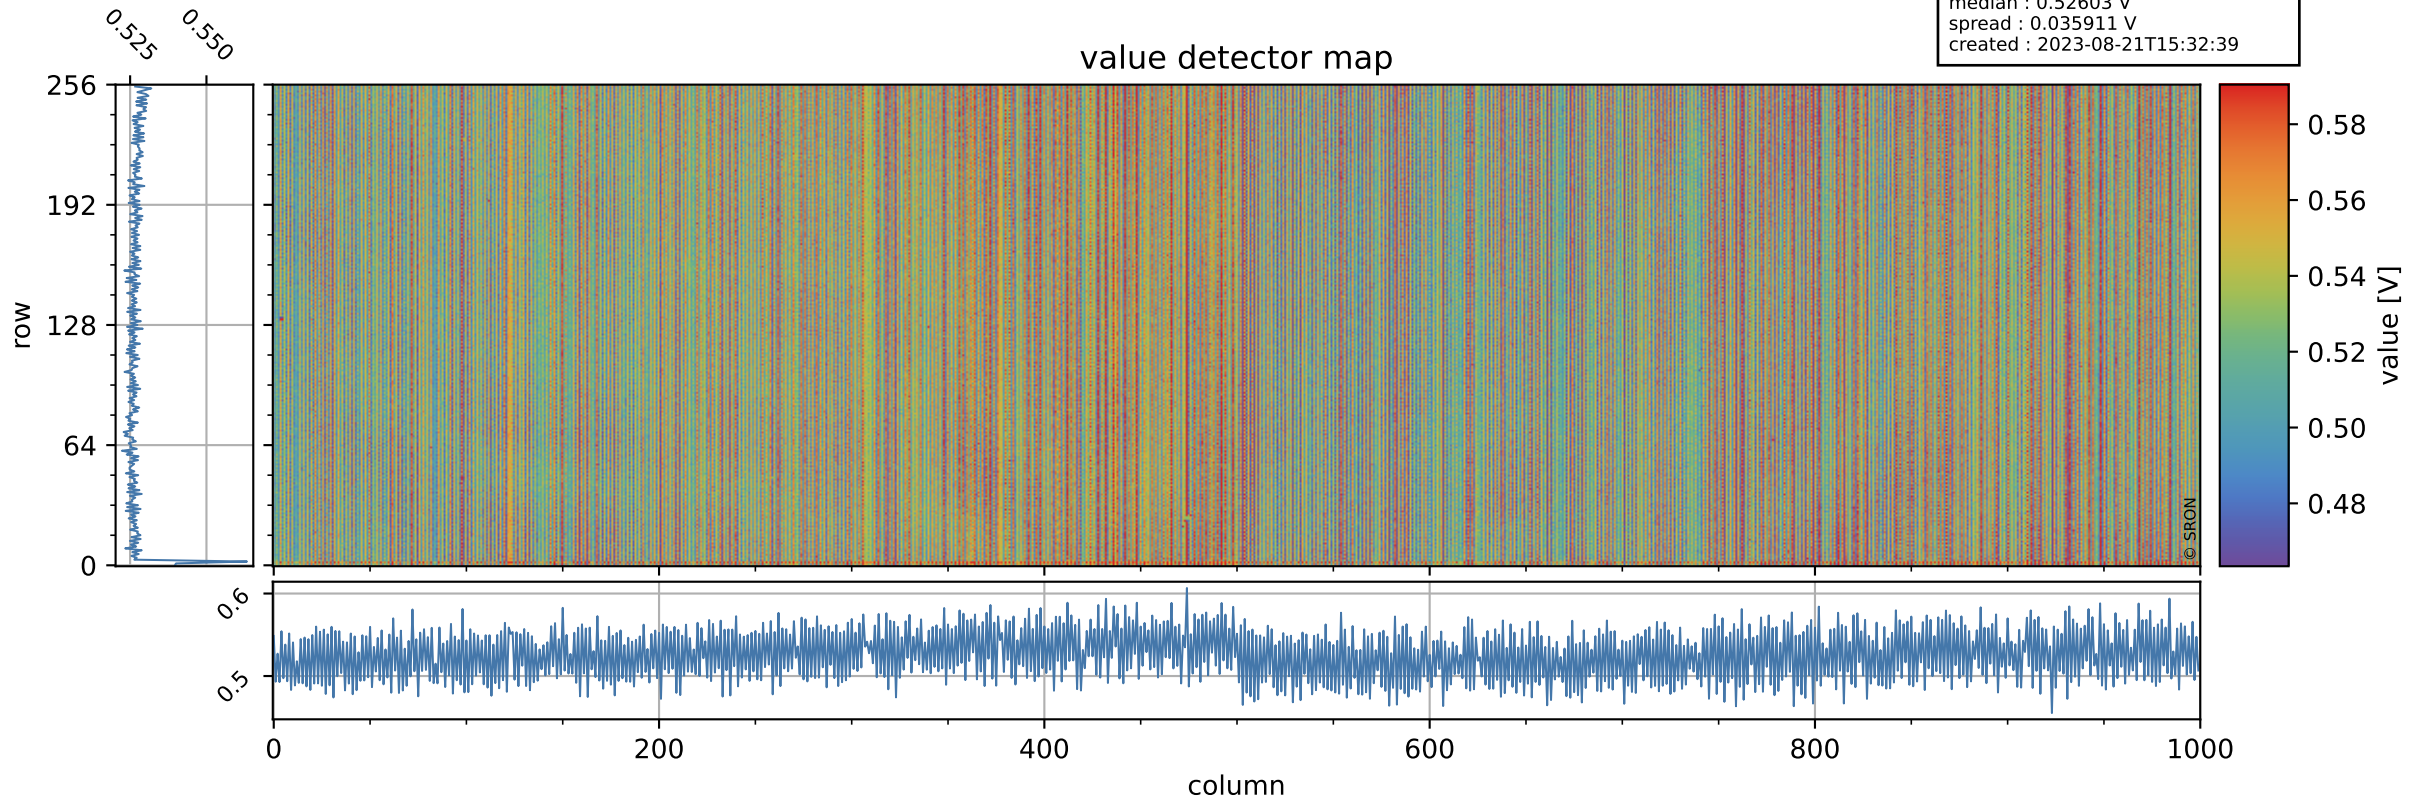

Tropomi SWIR offset (official)

orbits : 20 in [29512, 29557]
coverage : 2023-06-24 / 2023-06-27
median : 0.52603 V
spread : 0.035911 V
created : 2023-08-21T15:32:39

value detector map

Tropomi SWIR offset (official)

orbits : 20 in [29512, 29557]
coverage : 2023-06-24 / 2023-06-27
median : 30.981 μV
spread : 15.39 μV
created : 2023-08-21T15:32:40

Tropomi SWIR offset (official)

orbits : 20 in [29512, 29557]
coverage : 2023-06-24 / 2023-06-27
median : 0.019857 mV
spread : 0.41048 mV
created : 2023-08-21T15:32:40

value compared with SWIR offset CKD

Tropomi SWIR offset (official) ground-tracks of Sentinel-5P

orbits : 20 in [29512, 29557]
coverage : 2023-06-24 / 2023-06-27
created : 2023-08-21T15:32:40

Tropomi SWIR offset (official)

orbits : [2827, 29557]
coverage : 2018-04-30 / 2023-06-27
created : 2023-08-21T15:32:40

trend of detector median & temperatures