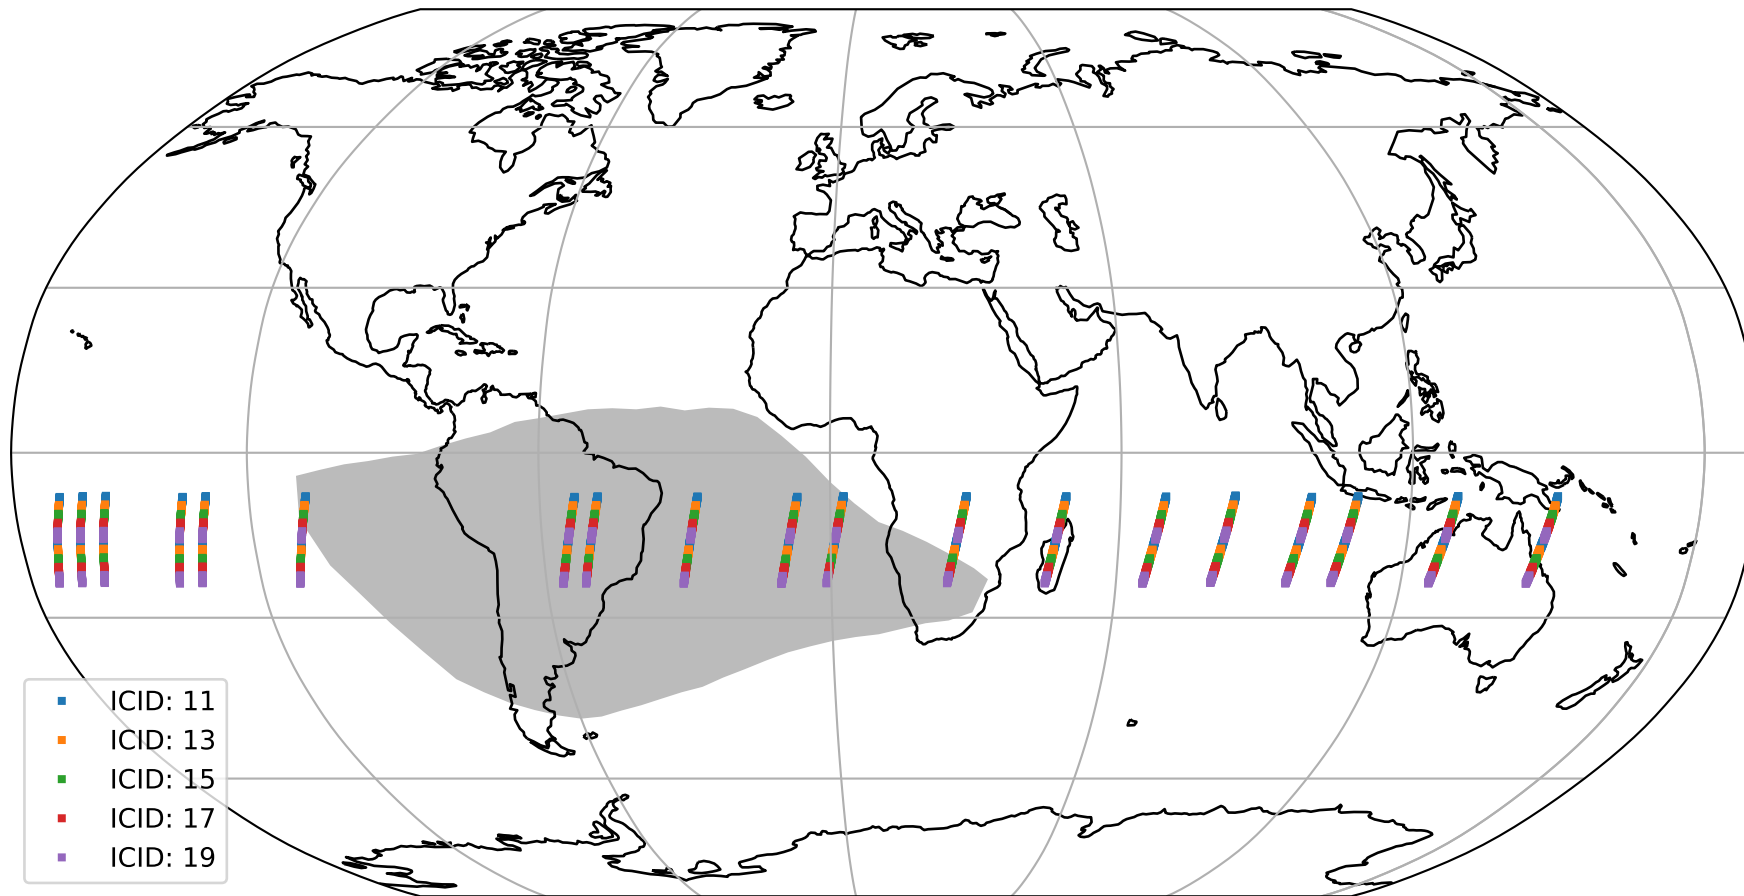

Tropomi SWIR offset (official)

orbits : 19 in [29527, 29572]
coverage : 2023-06-25 / 2023-06-28
median : 0.52604 V
spread : 0.035911 V
created : 2023-08-21T15:32:42

value detector map

Tropomi SWIR offset (official)

orbits : 19 in [29527, 29572]
coverage : 2023-06-25 / 2023-06-28
median : 31.102 μV
spread : 15.35 μV
created : 2023-08-21T15:32:42

Tropomi SWIR offset (official)

orbits : 19 in [29527, 29572]
coverage : 2023-06-25 / 2023-06-28
median : 0.027166 mV
spread : 0.41034 mV
created : 2023-08-21T15:32:42

value compared with SWIR offset CKD

Tropomi SWIR offset (official) ground-tracks of Sentinel-5P

orbits : 19 in [29527, 29572]
coverage : 2023-06-25 / 2023-06-28
created : 2023-08-21T15:32:42

Tropomi SWIR offset (official)

orbits : [2827, 29572]
coverage : 2018-04-30 / 2023-06-28
created : 2023-08-21T15:32:43

trend of detector median & temperatures