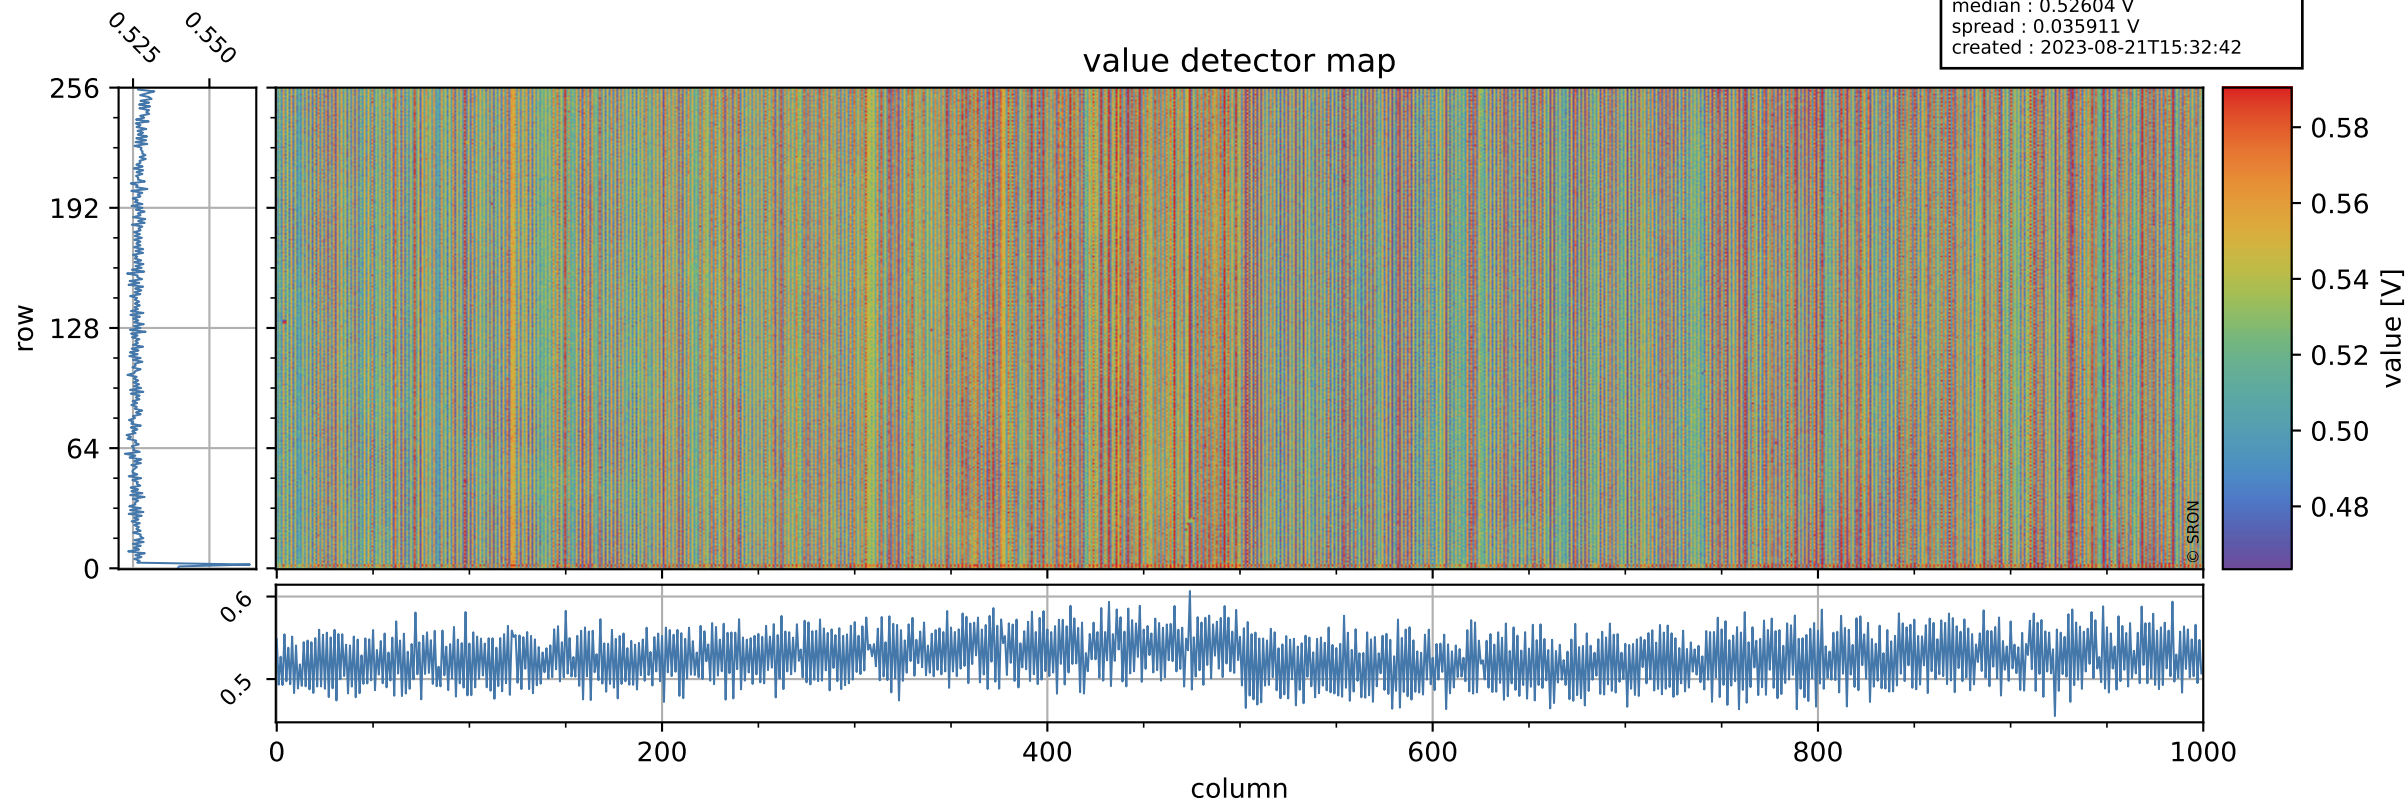

Tropomi SWIR offset (official)

orbits : 19 in [29527, 29572]
coverage : 2023-06-25 / 2023-06-28
median : 0.52604 V
spread : 0.035911 V
created : 2023-08-21T15:32:42

value detector map

Tropomi SWIR offset (official)

orbits : 19 in [29527, 29572]
coverage : 2023-06-25 / 2023-06-28
median : 31.102 μV
spread : 15.35 μV
created : 2023-08-21T15:32:42

Tropomi SWIR offset (official)

orbits : 19 in [29527, 29572]
coverage : 2023-06-25 / 2023-06-28
median : 0.027166 mV
spread : 0.41034 mV
created : 2023-08-21T15:32:42

value compared with SWIR offset CKD

Tropomi SWIR offset (official) ground-tracks of Sentinel-5P

orbits : 19 in [29527, 29572]
coverage : 2023-06-25 / 2023-06-28
created : 2023-08-21T15:32:42

Tropomi SWIR offset (official)

orbits : [2827, 29572]
coverage : 2018-04-30 / 2023-06-28
created : 2023-08-21T15:32:43

trend of detector median & temperatures