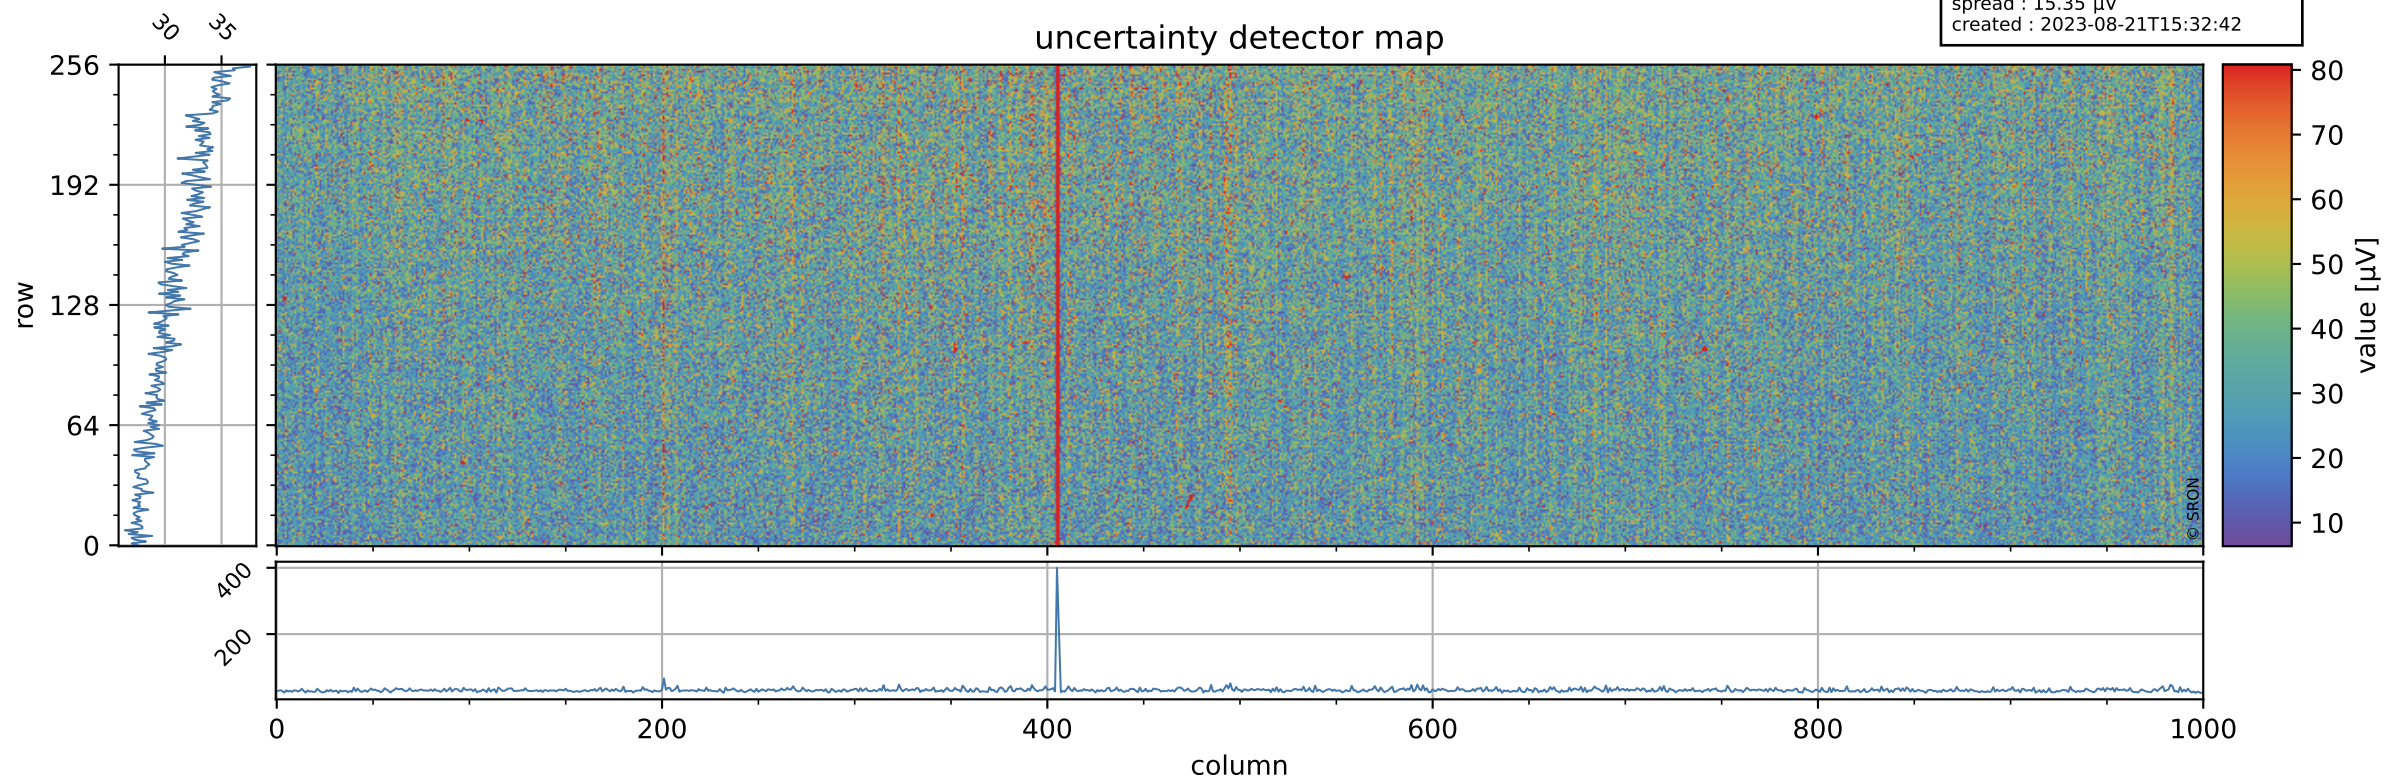

Tropomi SWIR offset (official)

orbits : 19 in [29527, 29572]
coverage : 2023-06-25 / 2023-06-28
median : 0.52604 V
spread : 0.035911 V
created : 2023-08-21T15:32:42

value detector map

Tropomi SWIR offset (official)

orbits : 19 in [29527, 29572]
coverage : 2023-06-25 / 2023-06-28
median : 31.102 μV
spread : 15.35 μV
created : 2023-08-21T15:32:42

Tropomi SWIR offset (official)

orbits : 19 in [29527, 29572]
coverage : 2023-06-25 / 2023-06-28
median : 0.027166 mV
spread : 0.41034 mV
created : 2023-08-21T15:32:42

value compared with SWIR offset CKD

Tropomi SWIR offset (official) ground-tracks of Sentinel-5P

orbits : 19 in [29527, 29572]
coverage : 2023-06-25 / 2023-06-28
created : 2023-08-21T15:32:42

Tropomi SWIR offset (official)

orbits : [2827, 29572]
coverage : 2018-04-30 / 2023-06-28
created : 2023-08-21T15:32:43

trend of detector median & temperatures