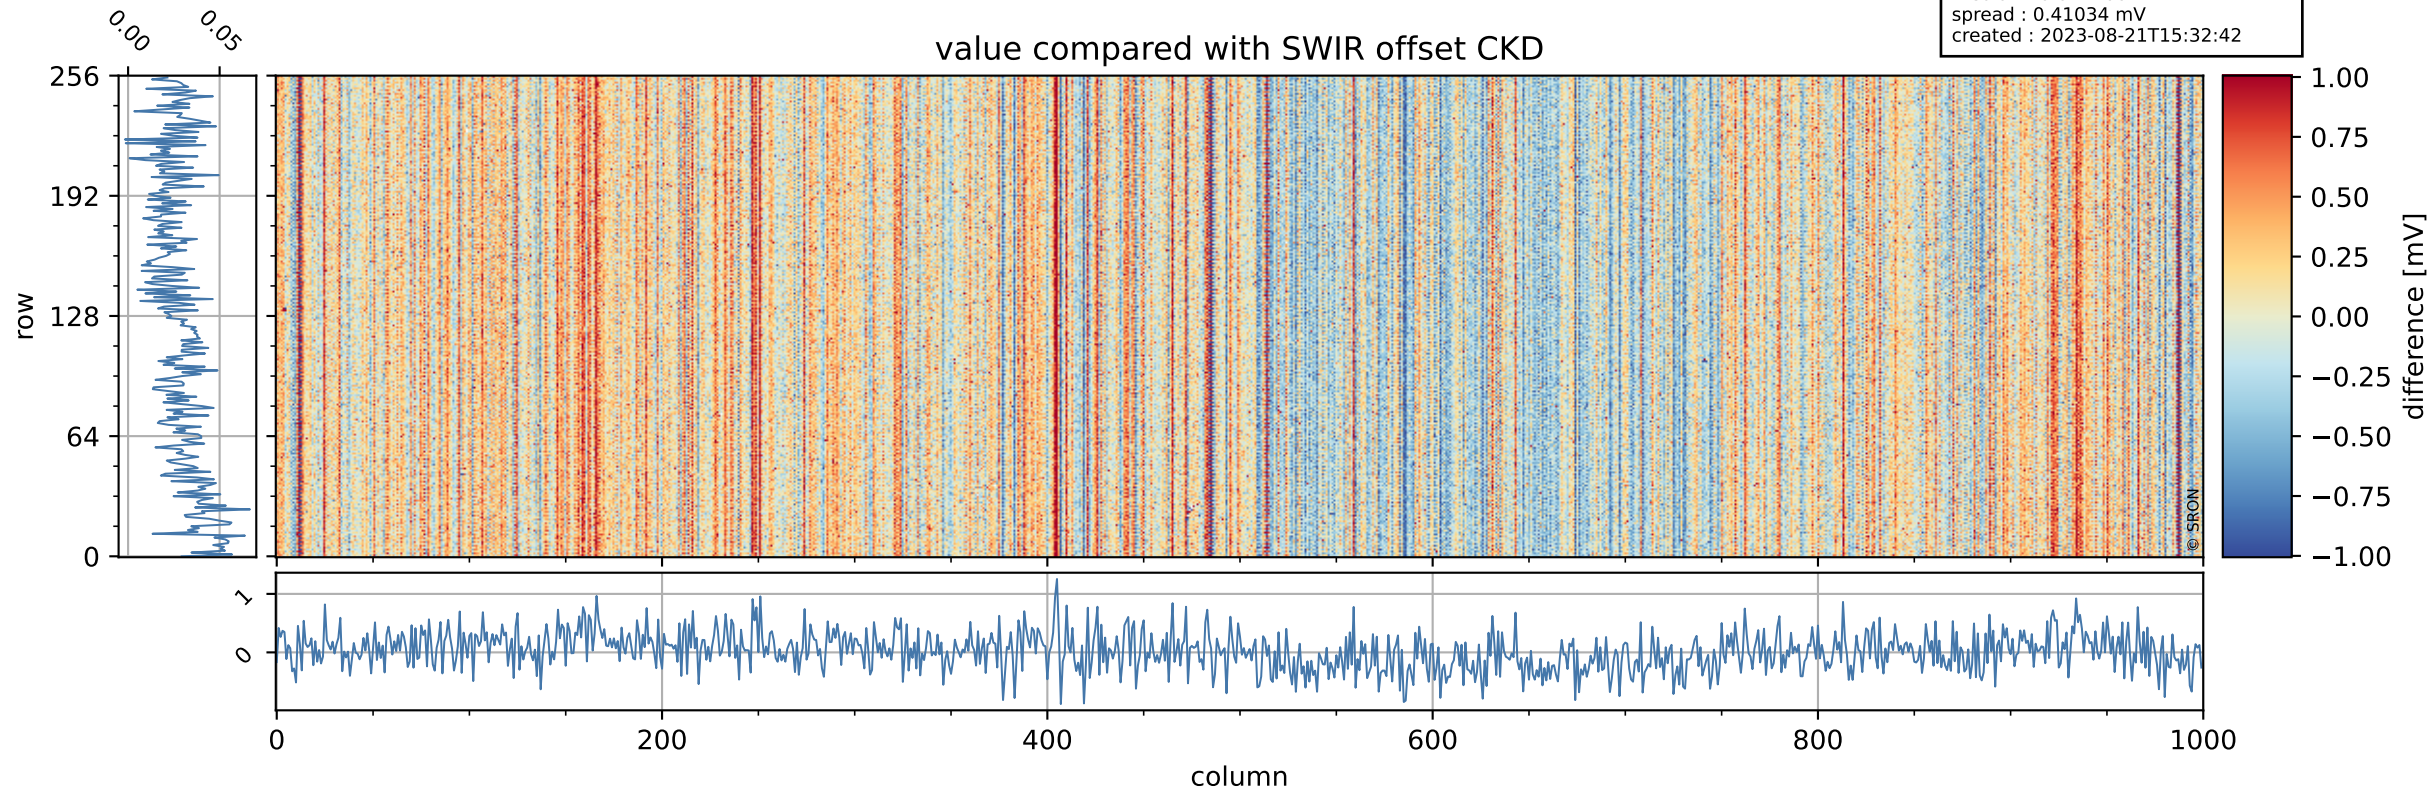

Tropomi SWIR offset (official)

orbits : 19 in [29527, 29572]
coverage : 2023-06-25 / 2023-06-28
median : 0.52604 V
spread : 0.035911 V
created : 2023-08-21T15:32:42

value detector map

Tropomi SWIR offset (official)

orbits : 19 in [29527, 29572]
coverage : 2023-06-25 / 2023-06-28
median : 31.102 μV
spread : 15.35 μV
created : 2023-08-21T15:32:42

Tropomi SWIR offset (official)

orbits : 19 in [29527, 29572]
coverage : 2023-06-25 / 2023-06-28
median : 0.027166 mV
spread : 0.41034 mV
created : 2023-08-21T15:32:42

value compared with SWIR offset CKD

Tropomi SWIR offset (official) ground-tracks of Sentinel-5P

orbits : 19 in [29527, 29572]
coverage : 2023-06-25 / 2023-06-28
created : 2023-08-21T15:32:42

Tropomi SWIR offset (official)

orbits : [2827, 29572]
coverage : 2018-04-30 / 2023-06-28
created : 2023-08-21T15:32:43

trend of detector median & temperatures