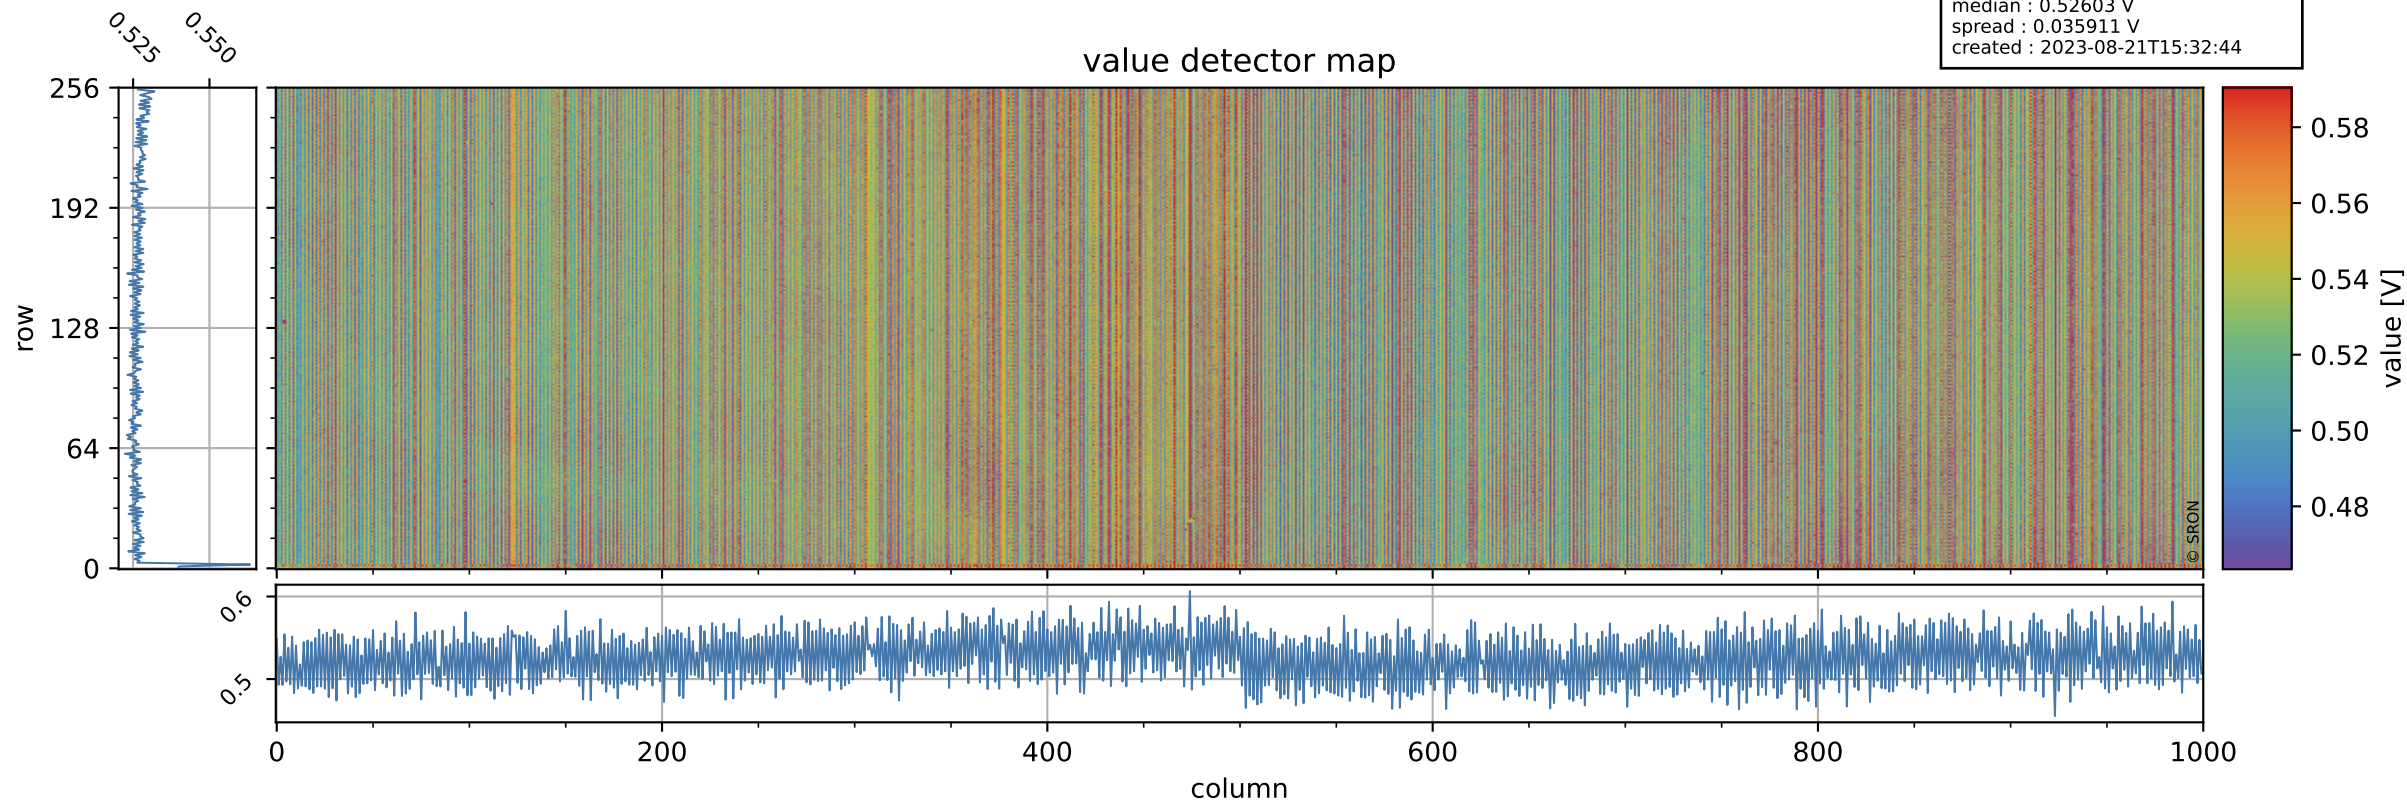

Tropomi SWIR offset (official)

orbits : 20 in [29542, 29587]
coverage : 2023-06-26 / 2023-06-29
median : 0.52603 V
spread : 0.035911 V
created : 2023-08-21T15:32:44

value detector map

Tropomi SWIR offset (official)

orbits : 20 in [29542, 29587]
coverage : 2023-06-26 / 2023-06-29
median : 31.72 μV
spread : 15.644 μV
created : 2023-08-21T15:32:44

Tropomi SWIR offset (official)

orbits : 20 in [29542, 29587]
coverage : 2023-06-26 / 2023-06-29
median : 0.024512 mV
spread : 0.40784 mV
created : 2023-08-21T15:32:44

value compared with SWIR offset CKD

Tropomi SWIR offset (official) ground-tracks of Sentinel-5P

orbits : 20 in [29542, 29587]
coverage : 2023-06-26 / 2023-06-29
created : 2023-08-21T15:32:45

Tropomi SWIR offset (official)

orbits : [2827, 29587]
coverage : 2018-04-30 / 2023-06-29
created : 2023-08-21T15:32:45

trend of detector median & temperatures