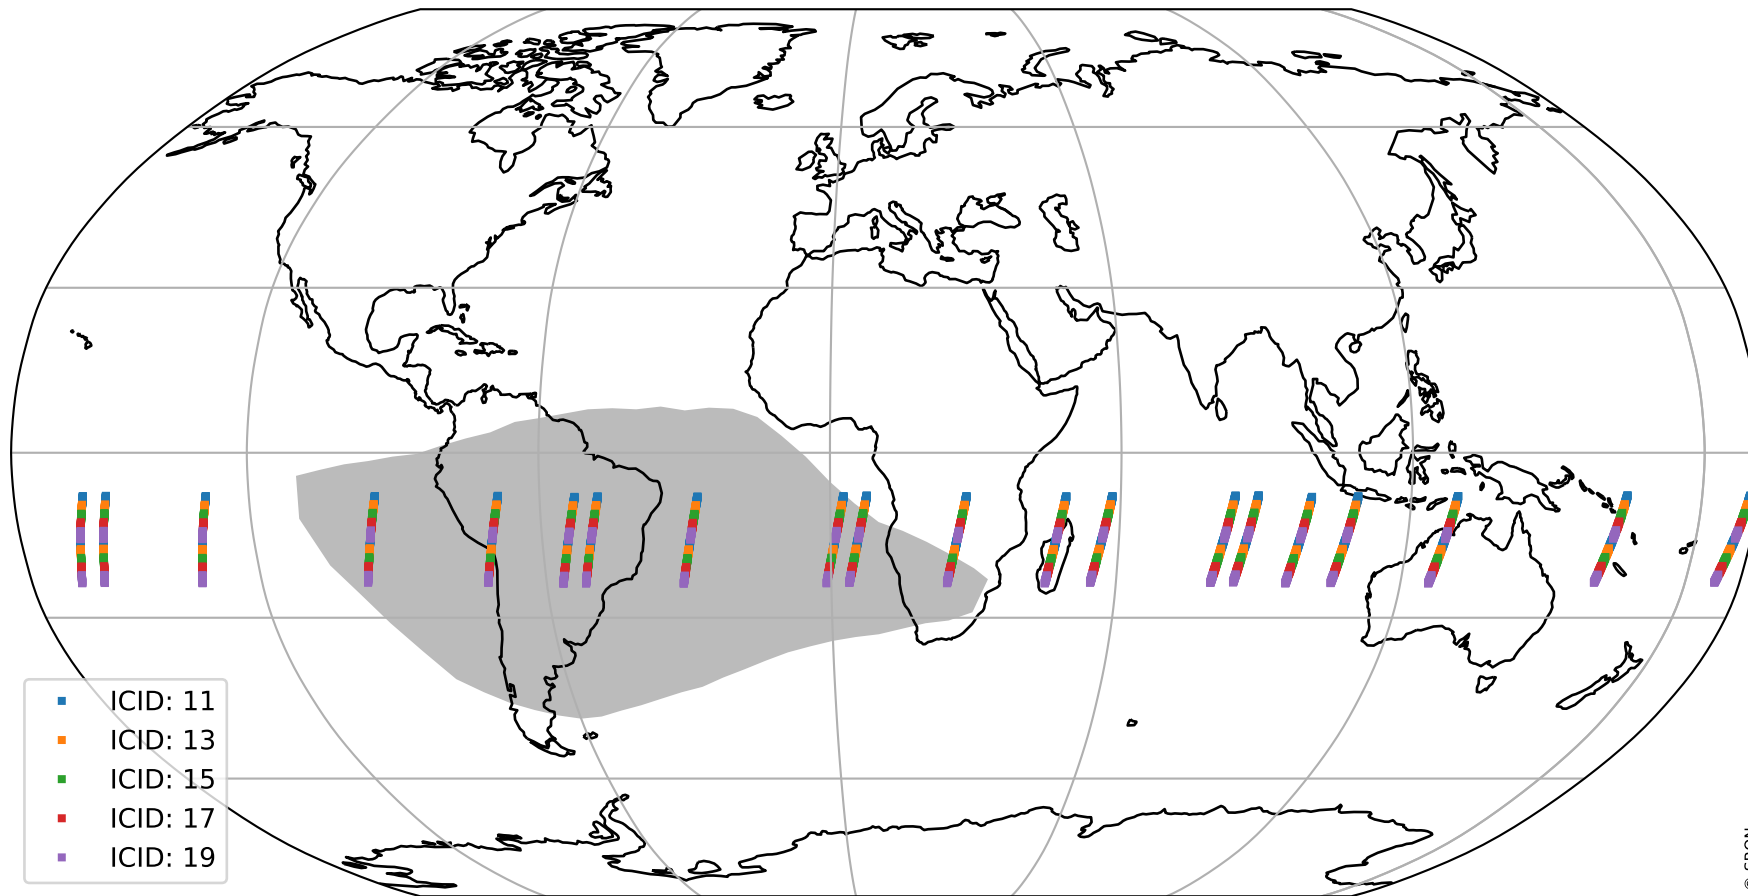

Tropomi SWIR offset (official)

orbits : 20 in [29542, 29587]
coverage : 2023-06-26 / 2023-06-29
median : 0.52603 V
spread : 0.035911 V
created : 2023-08-21T15:32:44

value detector map

Tropomi SWIR offset (official)

orbits : 20 in [29542, 29587]
coverage : 2023-06-26 / 2023-06-29
median : 31.72 μV
spread : 15.644 μV
created : 2023-08-21T15:32:44

Tropomi SWIR offset (official)

orbits : 20 in [29542, 29587]
coverage : 2023-06-26 / 2023-06-29
median : 0.024512 mV
spread : 0.40784 mV
created : 2023-08-21T15:32:44

value compared with SWIR offset CKD

Tropomi SWIR offset (official) ground-tracks of Sentinel-5P

orbits : 20 in [29542, 29587]
coverage : 2023-06-26 / 2023-06-29
created : 2023-08-21T15:32:45

Tropomi SWIR offset (official)

orbits : [2827, 29587]
coverage : 2018-04-30 / 2023-06-29
created : 2023-08-21T15:32:45

trend of detector median & temperatures