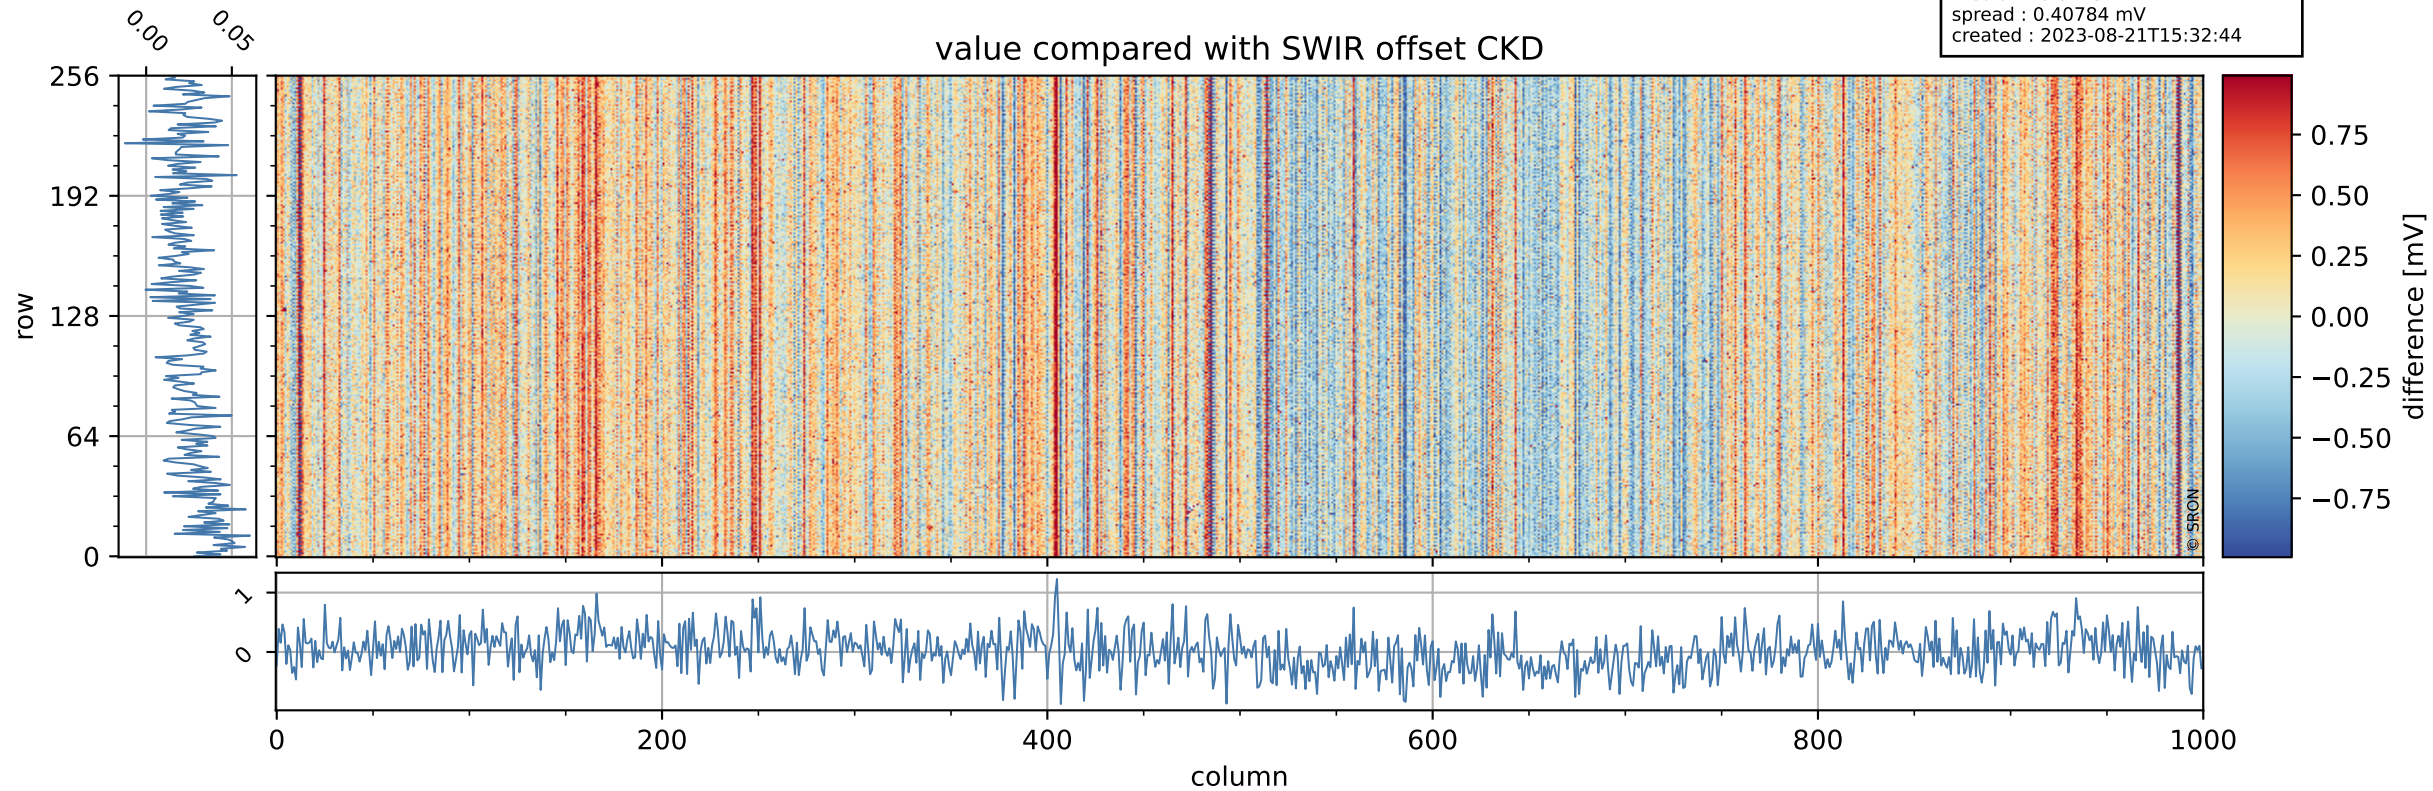

Tropomi SWIR offset (official)

orbits : 20 in [29542, 29587]
coverage : 2023-06-26 / 2023-06-29
median : 0.52603 V
spread : 0.035911 V
created : 2023-08-21T15:32:44

value detector map

Tropomi SWIR offset (official)

orbits : 20 in [29542, 29587]
coverage : 2023-06-26 / 2023-06-29
median : 31.72 μV
spread : 15.644 μV
created : 2023-08-21T15:32:44

Tropomi SWIR offset (official)

orbits : 20 in [29542, 29587]
coverage : 2023-06-26 / 2023-06-29
median : 0.024512 mV
spread : 0.40784 mV
created : 2023-08-21T15:32:44

value compared with SWIR offset CKD

Tropomi SWIR offset (official) ground-tracks of Sentinel-5P

orbits : 20 in [29542, 29587]
coverage : 2023-06-26 / 2023-06-29
created : 2023-08-21T15:32:45

Tropomi SWIR offset (official)

orbits : [2827, 29587]
coverage : 2018-04-30 / 2023-06-29
created : 2023-08-21T15:32:45

trend of detector median & temperatures