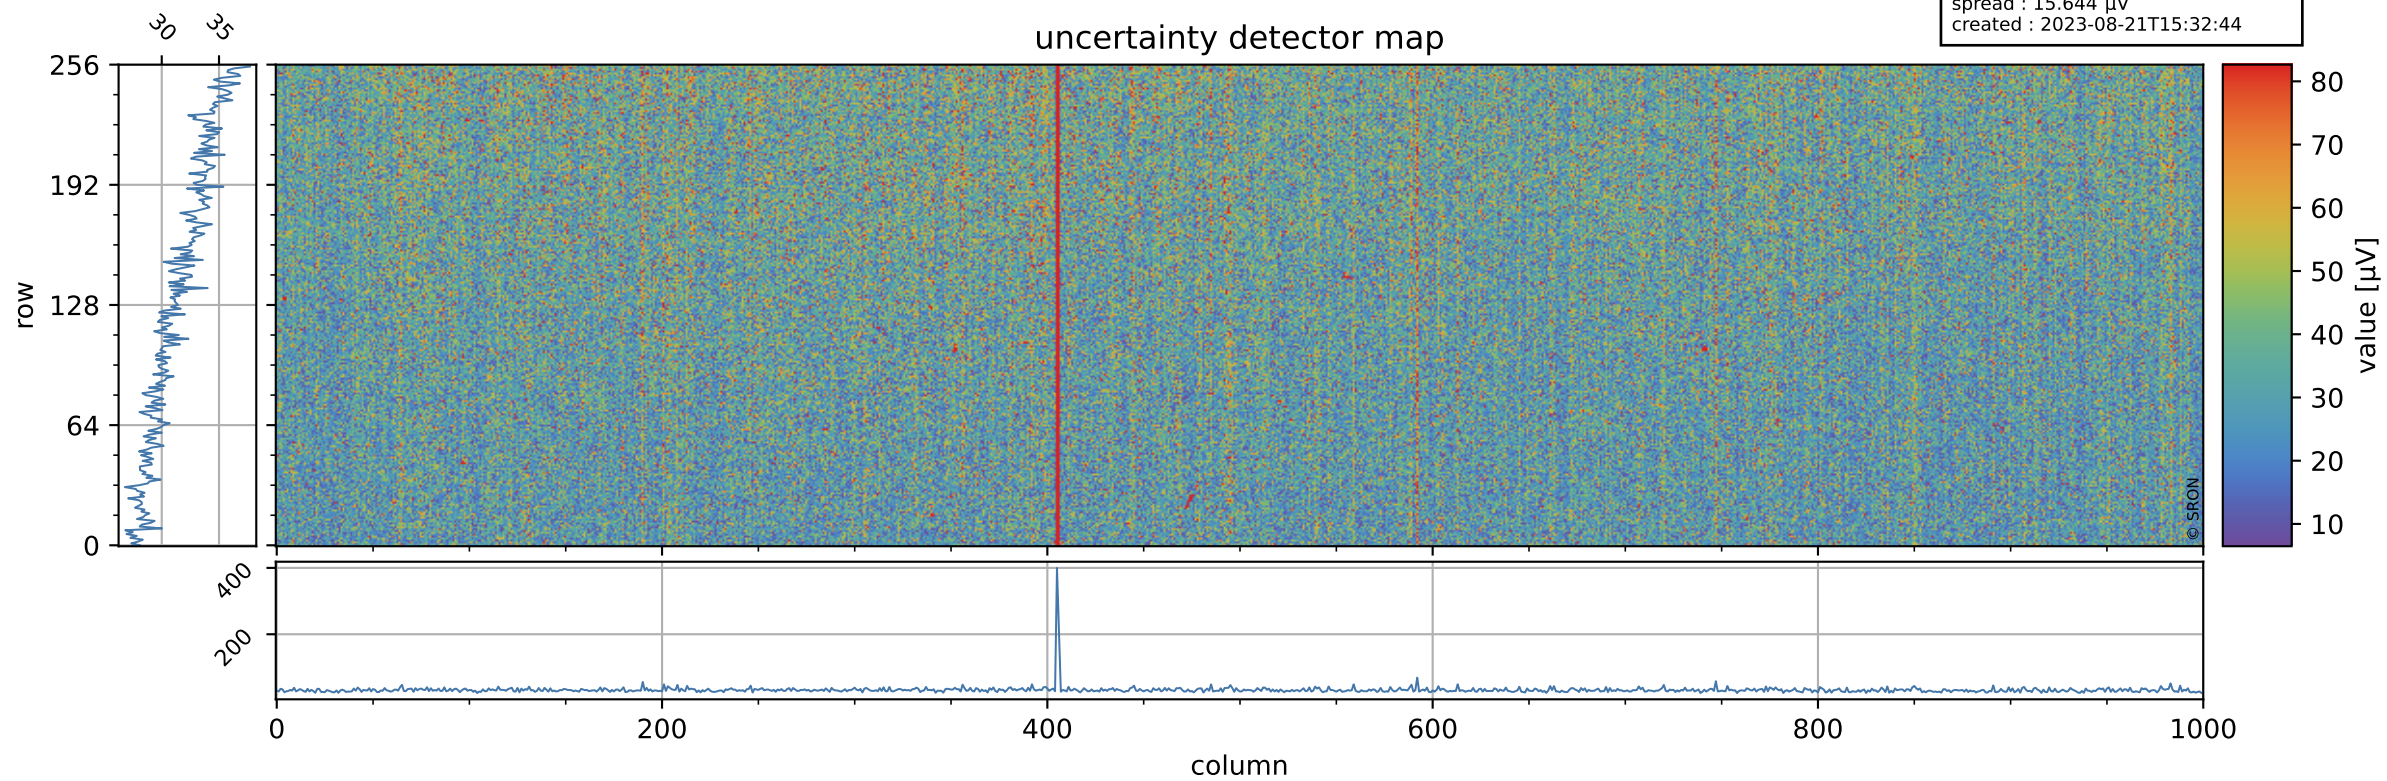

Tropomi SWIR offset (official)

orbits : 20 in [29542, 29587]
coverage : 2023-06-26 / 2023-06-29
median : 0.52603 V
spread : 0.035911 V
created : 2023-08-21T15:32:44

value detector map

Tropomi SWIR offset (official)

orbits : 20 in [29542, 29587]
coverage : 2023-06-26 / 2023-06-29
median : 31.72 μV
spread : 15.644 μV
created : 2023-08-21T15:32:44

Tropomi SWIR offset (official)

orbits : 20 in [29542, 29587]
coverage : 2023-06-26 / 2023-06-29
median : 0.024512 mV
spread : 0.40784 mV
created : 2023-08-21T15:32:44

value compared with SWIR offset CKD

Tropomi SWIR offset (official) ground-tracks of Sentinel-5P

orbits : 20 in [29542, 29587]
coverage : 2023-06-26 / 2023-06-29
created : 2023-08-21T15:32:45

Tropomi SWIR offset (official)

orbits : [2827, 29587]
coverage : 2018-04-30 / 2023-06-29
created : 2023-08-21T15:32:45

trend of detector median & temperatures