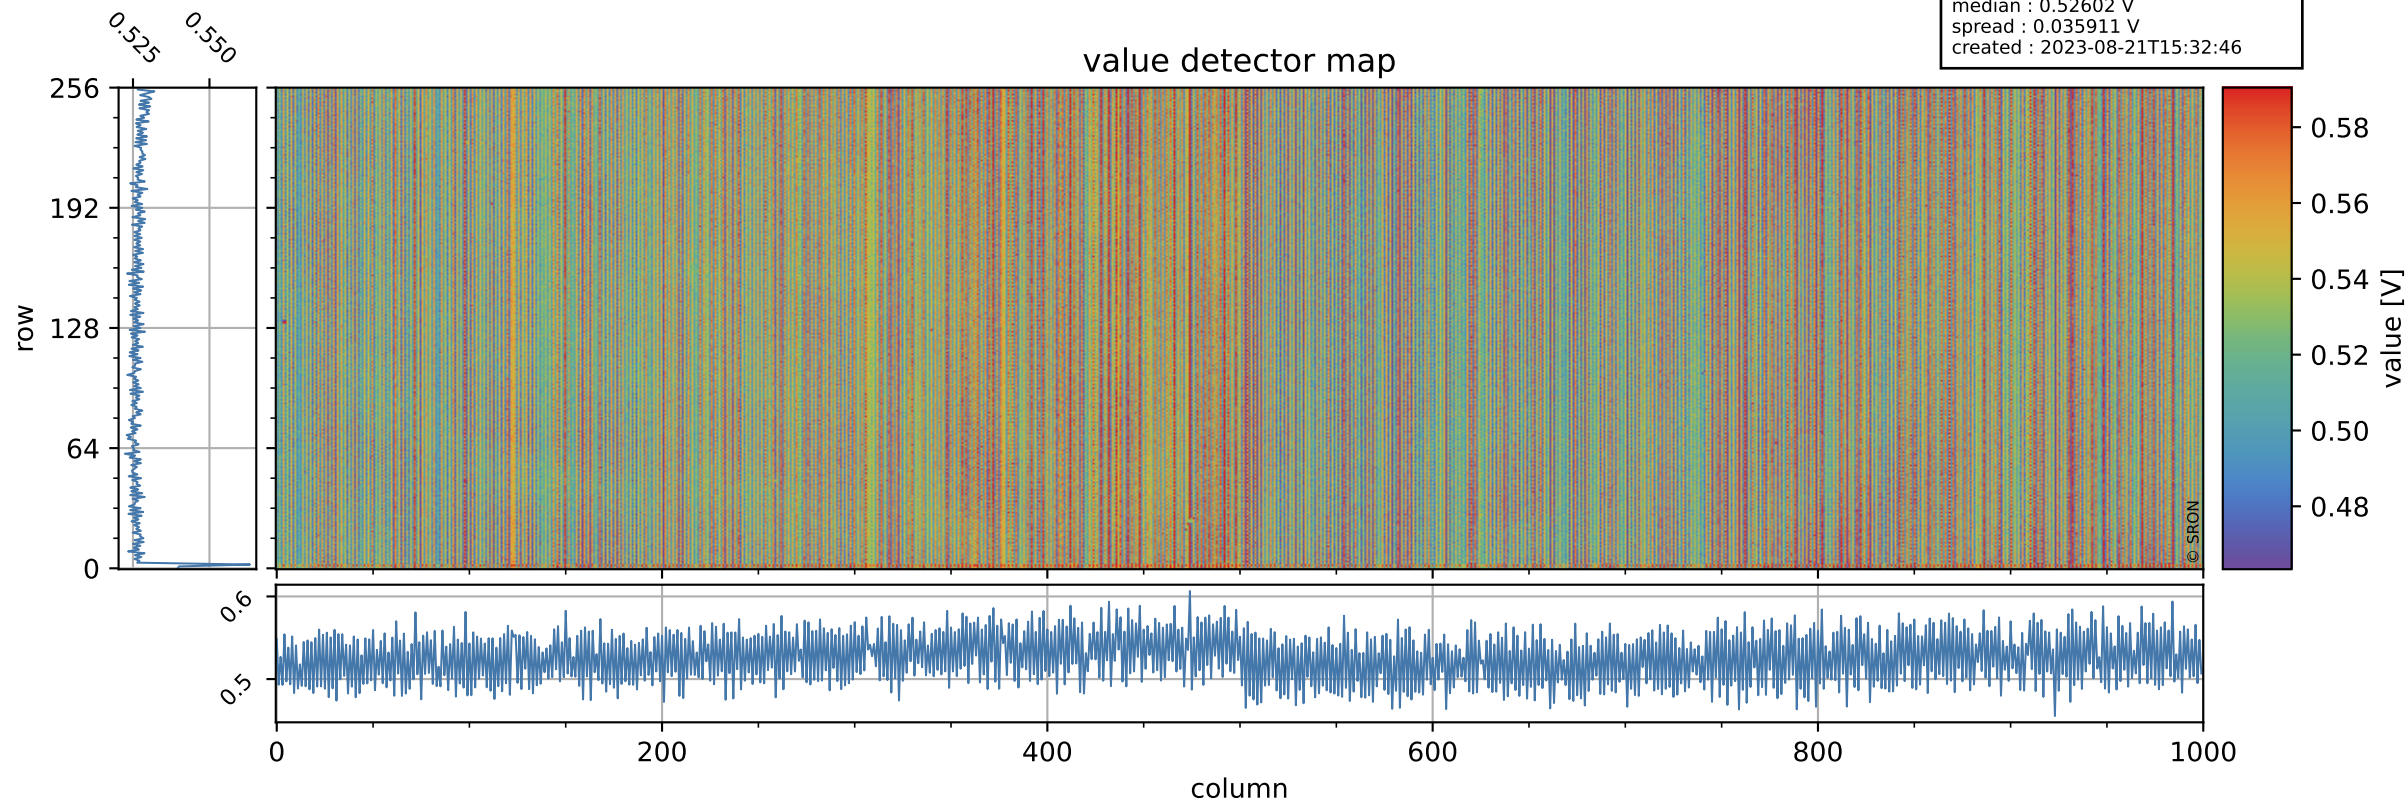

# Tropomi SWIR offset (official)

orbits : 19 in [29557, 29602]  
coverage : 2023-06-27 / 2023-06-30  
median : 0.52602 V  
spread : 0.035911 V  
created : 2023-08-21T15:32:46

## value detector map

# Tropomi SWIR offset (official)

orbits : 19 in [29557, 29602]  
coverage : 2023-06-27 / 2023-06-30  
median : 32.287  $\mu\text{V}$   
spread : 15.796  $\mu\text{V}$   
created : 2023-08-21T15:32:46

# Tropomi SWIR offset (official) ground-tracks of Sentinel-5P

orbits : 19 in [29557, 29602]  
coverage : 2023-06-27 / 2023-06-30  
created : 2023-08-21T15:32:47