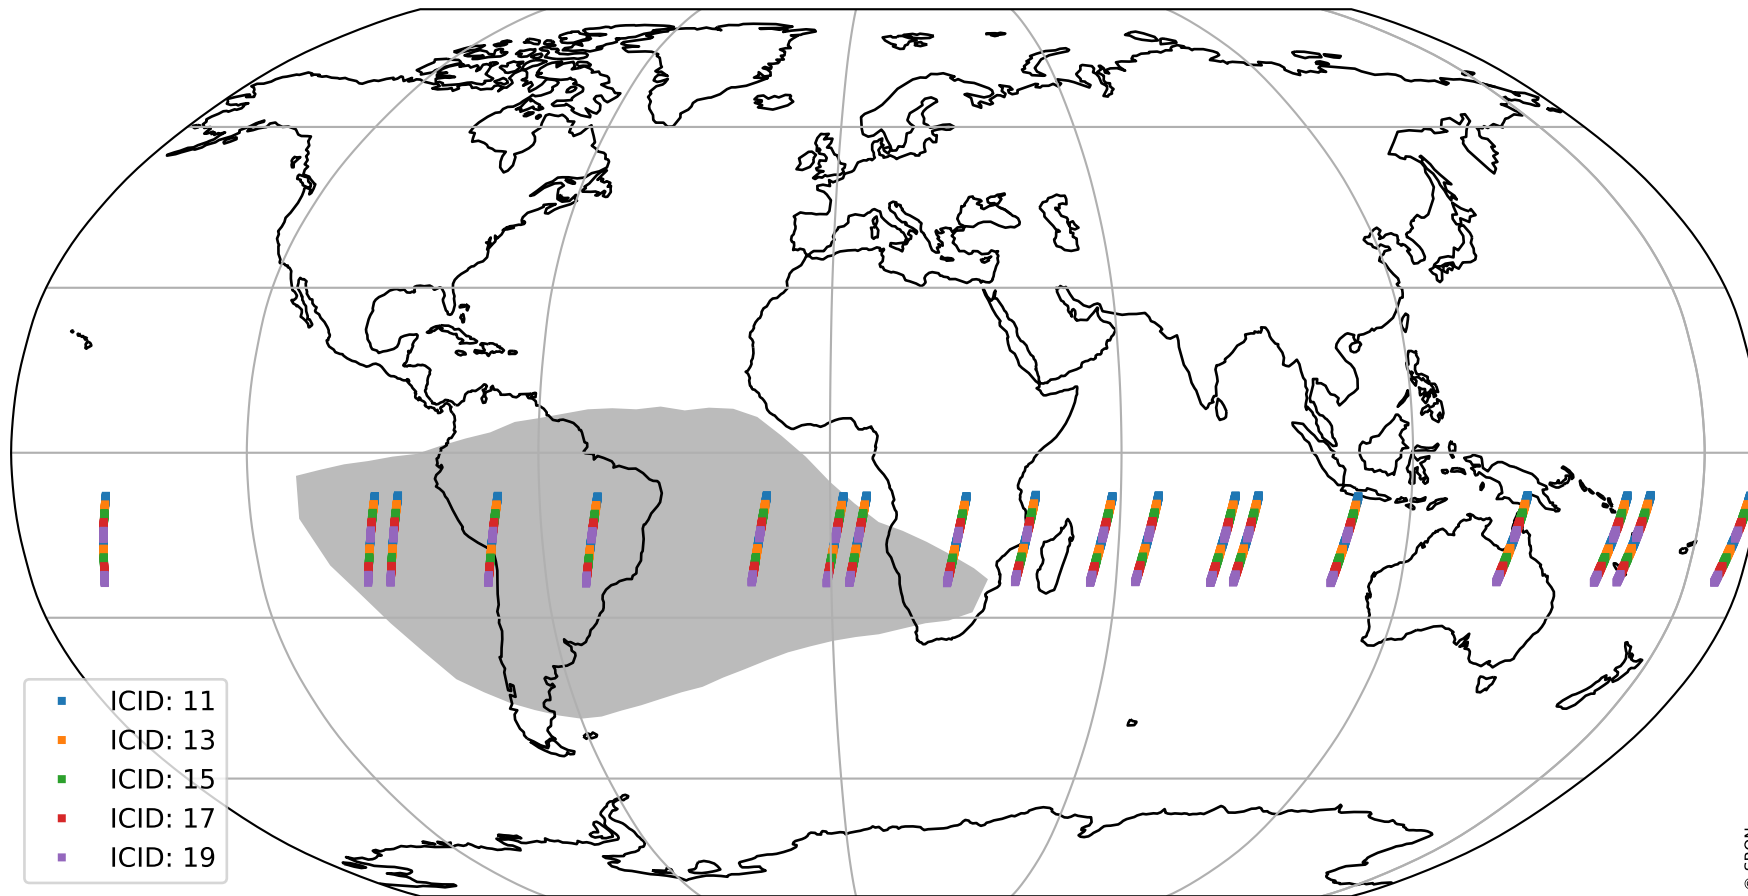

# Tropomi SWIR offset (official)

orbits : 19 in [29557, 29602]  
coverage : 2023-06-27 / 2023-06-30  
median : 32.287  $\mu\text{V}$   
spread : 15.796  $\mu\text{V}$   
created : 2023-08-21T15:32:46

# Tropomi SWIR offset (official)

orbits : 19 in [29557, 29602]  
coverage : 2023-06-27 / 2023-06-30  
median : 0.018769 mV  
spread : 0.40925 mV  
created : 2023-08-21T15:32:47

value compared with SWIR offset CKD

# Tropomi SWIR offset (official) ground-tracks of Sentinel-5P

orbits : 19 in [29557, 29602]  
coverage : 2023-06-27 / 2023-06-30  
created : 2023-08-21T15:32:47

# Tropomi SWIR offset (official)

orbits : [2827, 29602]  
coverage : 2018-04-30 / 2023-06-30  
created : 2023-08-21T15:32:47