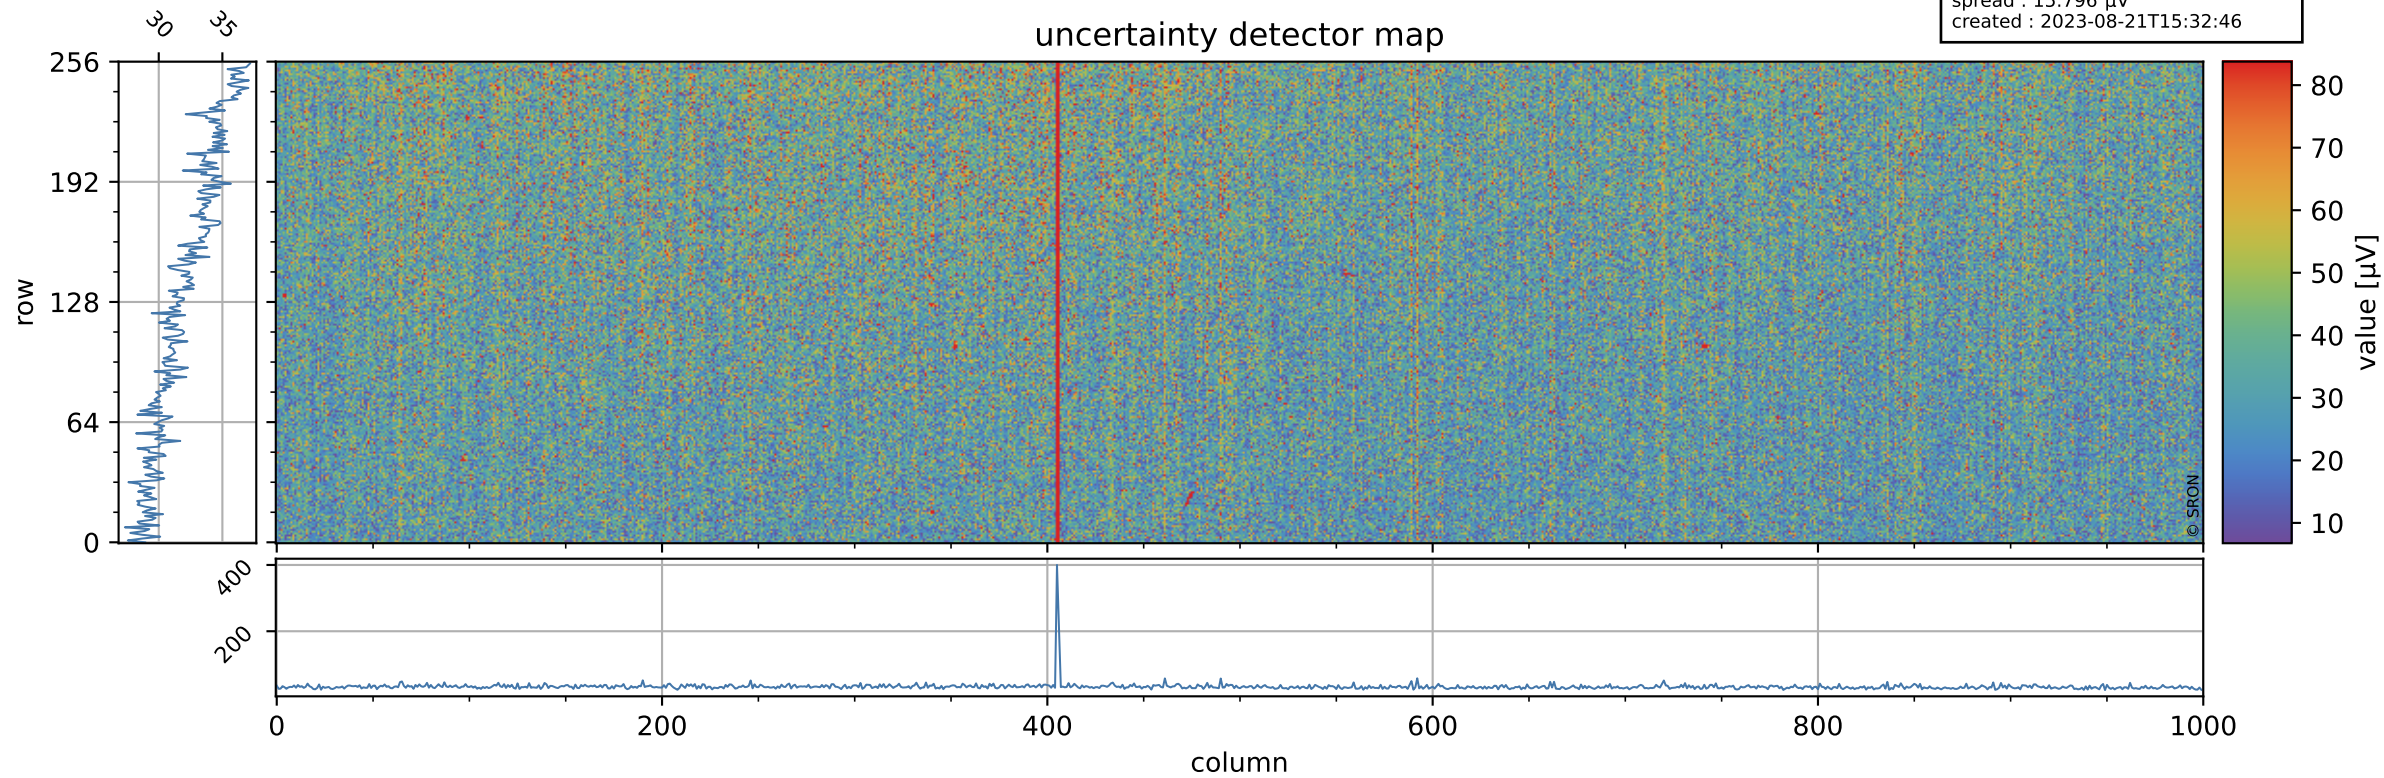

# Tropomi SWIR offset (official)

orbits : 19 in [29557, 29602]  
coverage : 2023-06-27 / 2023-06-30  
median : 0.52602 V  
spread : 0.035911 V  
created : 2023-08-21T15:32:46

## value detector map

# Tropomi SWIR offset (official)

orbits : 19 in [29557, 29602]  
coverage : 2023-06-27 / 2023-06-30  
median : 32.287  $\mu\text{V}$   
spread : 15.796  $\mu\text{V}$   
created : 2023-08-21T15:32:46

# Tropomi SWIR offset (official) ground-tracks of Sentinel-5P

orbits : 19 in [29557, 29602]  
coverage : 2023-06-27 / 2023-06-30  
created : 2023-08-21T15:32:47