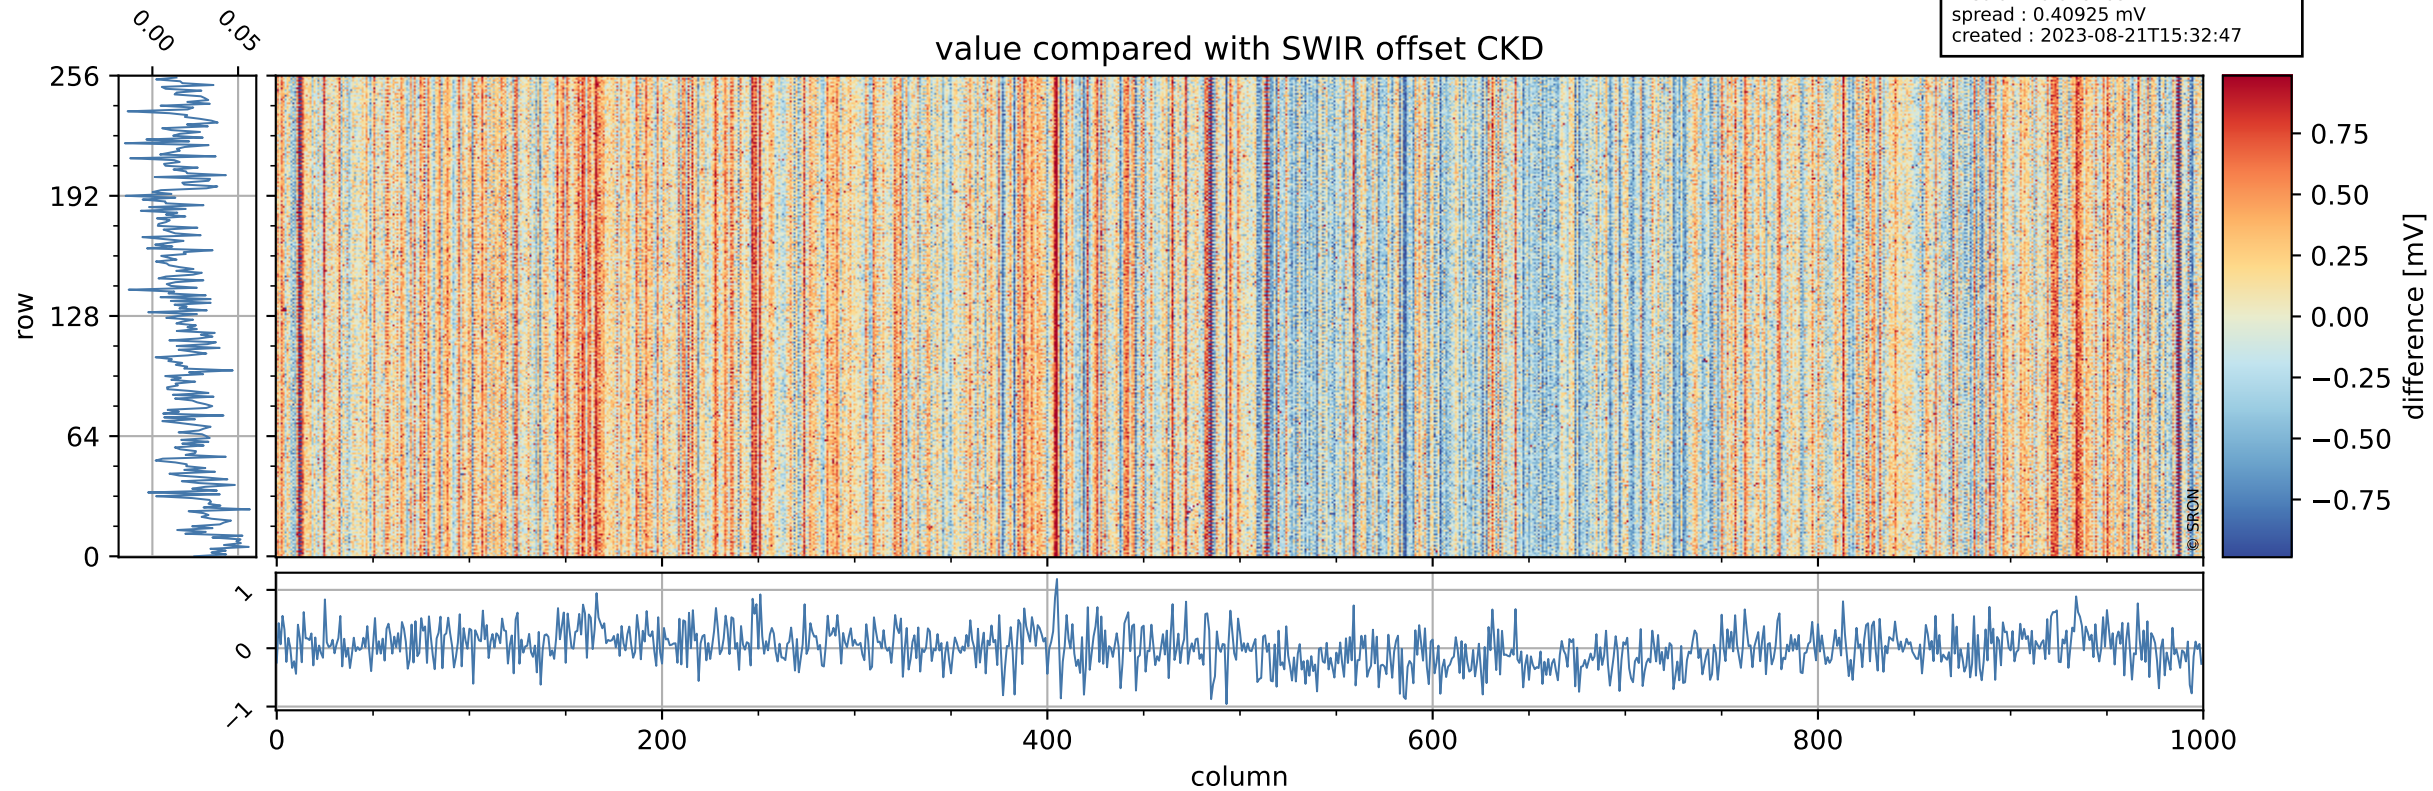

## value detector map

# Tropomi SWIR offset (official)

orbits : 19 in [29557, 29602]  
coverage : 2023-06-27 / 2023-06-30  
median : 32.287  $\mu\text{V}$   
spread : 15.796  $\mu\text{V}$   
created : 2023-08-21T15:32:46

# Tropomi SWIR offset (official)

orbits : 19 in [29557, 29602]  
coverage : 2023-06-27 / 2023-06-30  
median : 0.018769 mV  
spread : 0.40925 mV  
created : 2023-08-21T15:32:47

value compared with SWIR offset CKD

# Tropomi SWIR offset (official) ground-tracks of Sentinel-5P

orbits : 19 in [29557, 29602]  
coverage : 2023-06-27 / 2023-06-30  
created : 2023-08-21T15:32:47