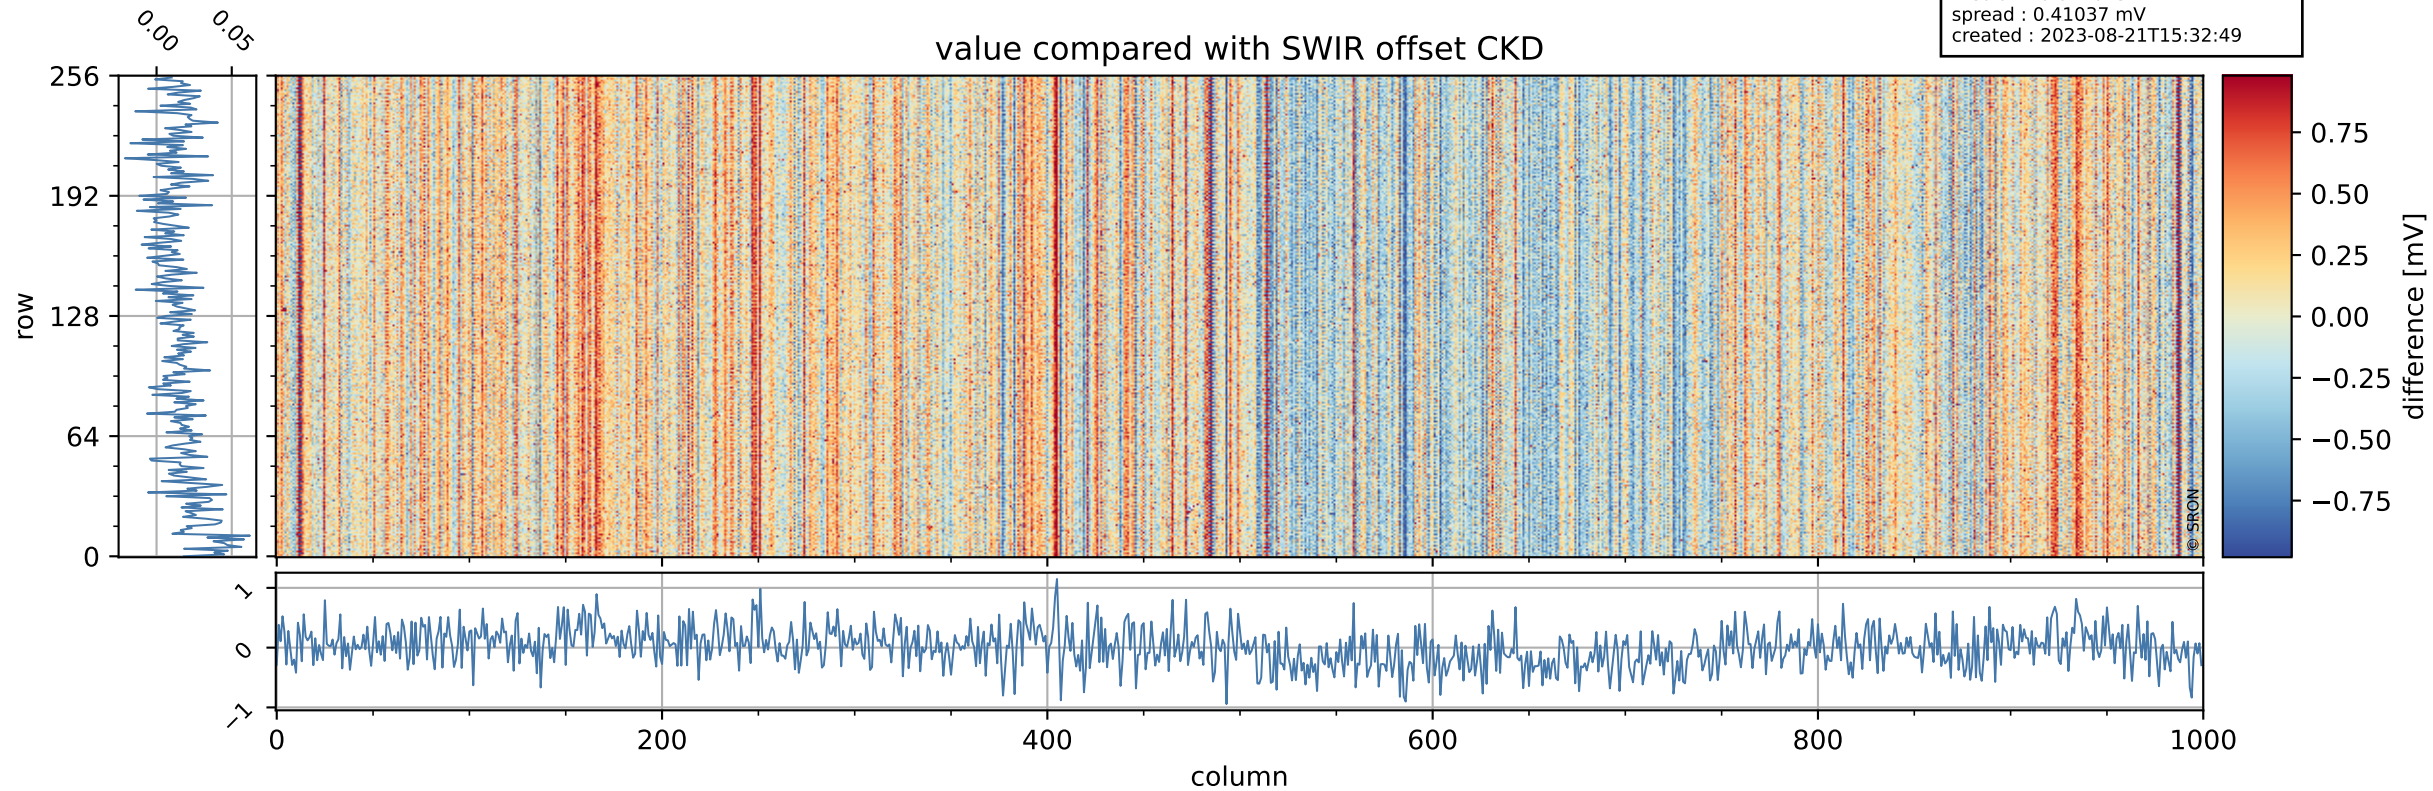

## value detector map

# Tropomi SWIR offset (official)

orbits : 20 in [29572, 29617]  
coverage : 2023-06-28 / 2023-07-01  
median : 31.549  $\mu\text{V}$   
spread : 15.509  $\mu\text{V}$   
created : 2023-08-21T15:32:48

# Tropomi SWIR offset (official)

orbits : 20 in [29572, 29617]  
coverage : 2023-06-28 / 2023-07-01  
median : 0.014613 mV  
spread : 0.41037 mV  
created : 2023-08-21T15:32:49

value compared with SWIR offset CKD

# Tropomi SWIR offset (official) ground-tracks of Sentinel-5P

orbits : 20 in [29572, 29617]  
coverage : 2023-06-28 / 2023-07-01  
created : 2023-08-21T15:32:49