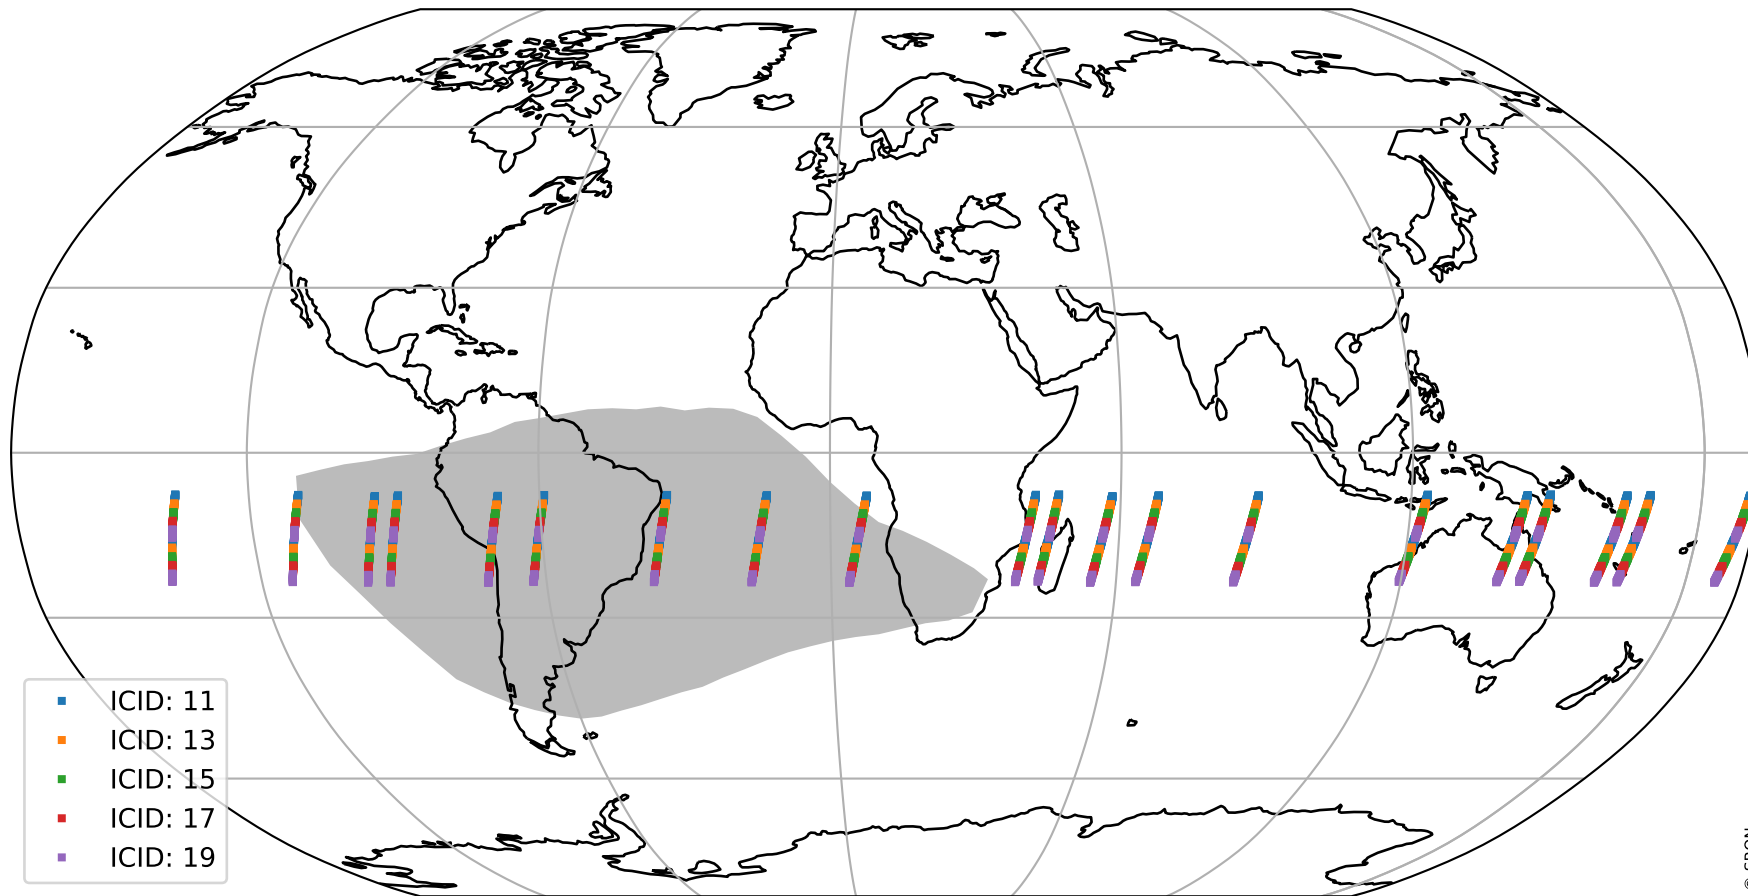

# Tropomi SWIR offset (official)

orbits : 20 in [29572, 29617]  
coverage : 2023-06-28 / 2023-07-01  
median : 31.549  $\mu\text{V}$   
spread : 15.509  $\mu\text{V}$   
created : 2023-08-21T15:32:48

# Tropomi SWIR offset (official)

orbits : 20 in [29572, 29617]  
coverage : 2023-06-28 / 2023-07-01  
median : 0.014613 mV  
spread : 0.41037 mV  
created : 2023-08-21T15:32:49

value compared with SWIR offset CKD

# Tropomi SWIR offset (official) ground-tracks of Sentinel-5P

orbits : 20 in [29572, 29617]  
coverage : 2023-06-28 / 2023-07-01  
created : 2023-08-21T15:32:49

# Tropomi SWIR offset (official)

orbits : [2827, 29617]  
coverage : 2018-04-30 / 2023-07-01  
created : 2023-08-21T15:32:49