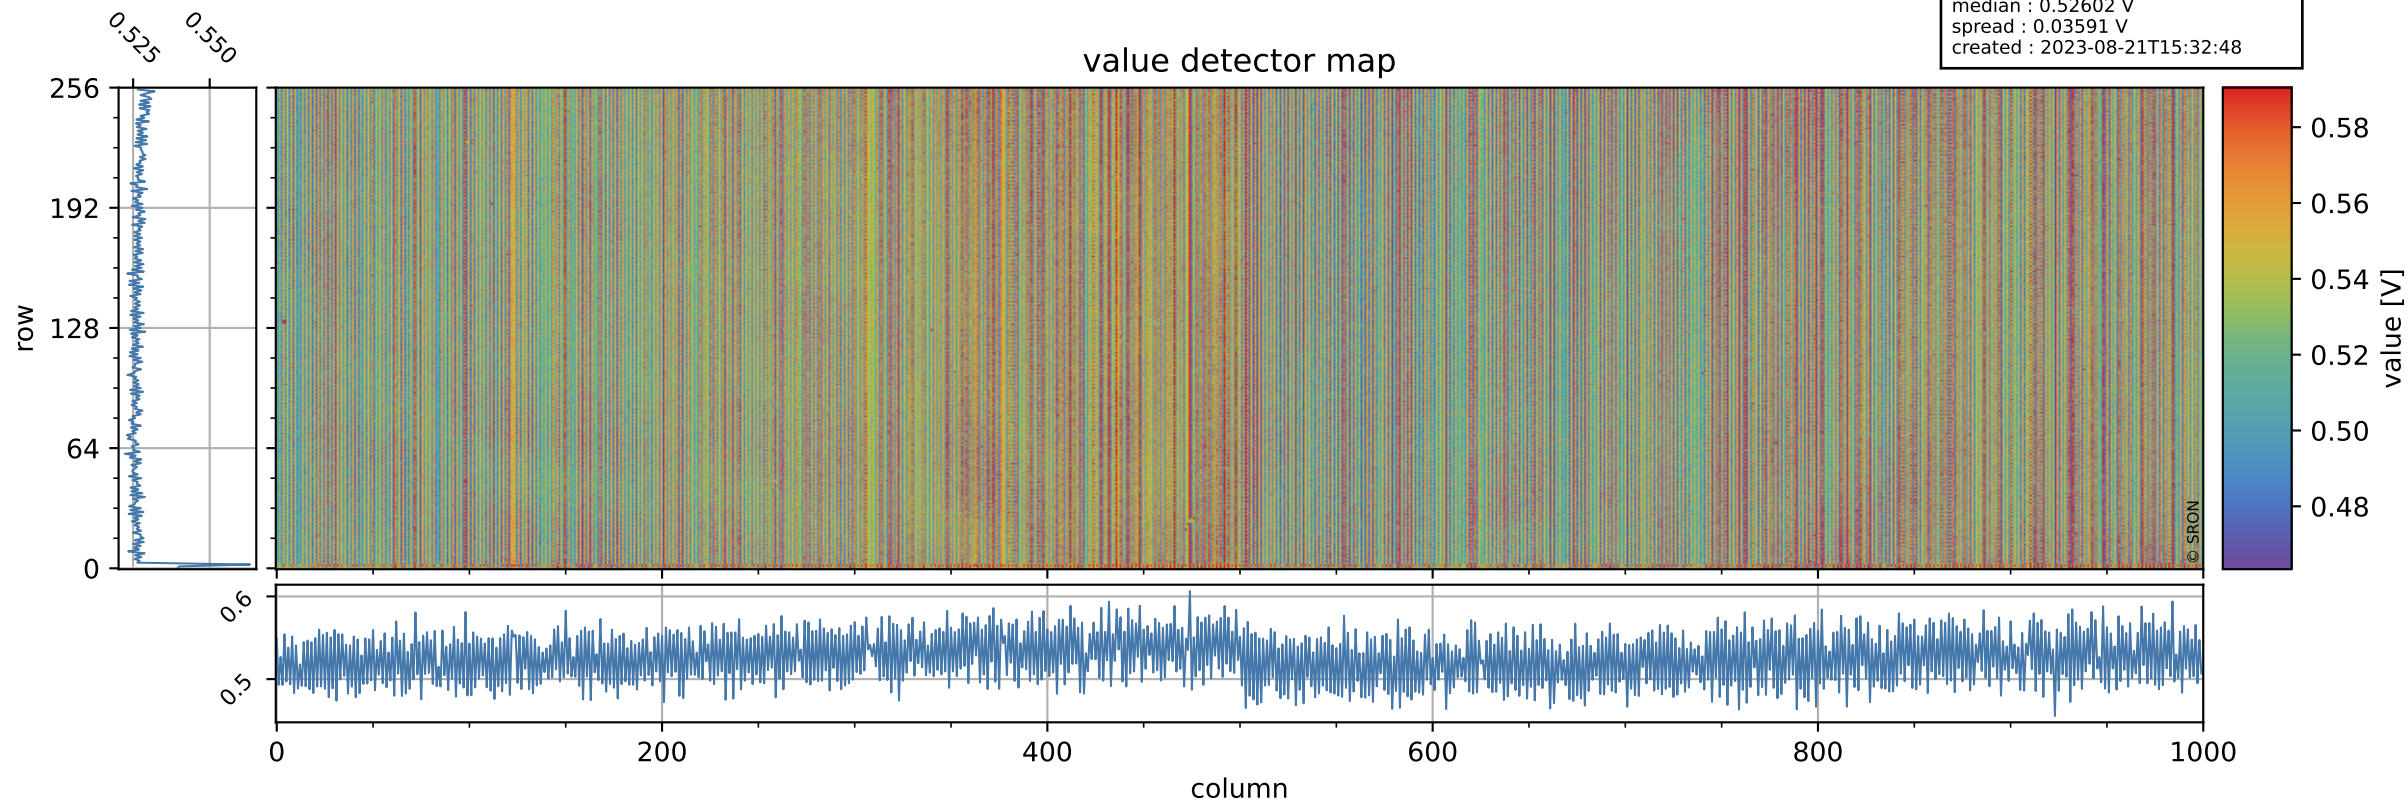

# Tropomi SWIR offset (official)

orbits : 20 in [29572, 29617]  
coverage : 2023-06-28 / 2023-07-01  
median : 0.52602 V  
spread : 0.03591 V  
created : 2023-08-21T15:32:48

## value detector map

# Tropomi SWIR offset (official)

orbits : 20 in [29572, 29617]  
coverage : 2023-06-28 / 2023-07-01  
median : 31.549  $\mu\text{V}$   
spread : 15.509  $\mu\text{V}$   
created : 2023-08-21T15:32:48

# Tropomi SWIR offset (official) ground-tracks of Sentinel-5P

orbits : 20 in [29572, 29617]  
coverage : 2023-06-28 / 2023-07-01  
created : 2023-08-21T15:32:49