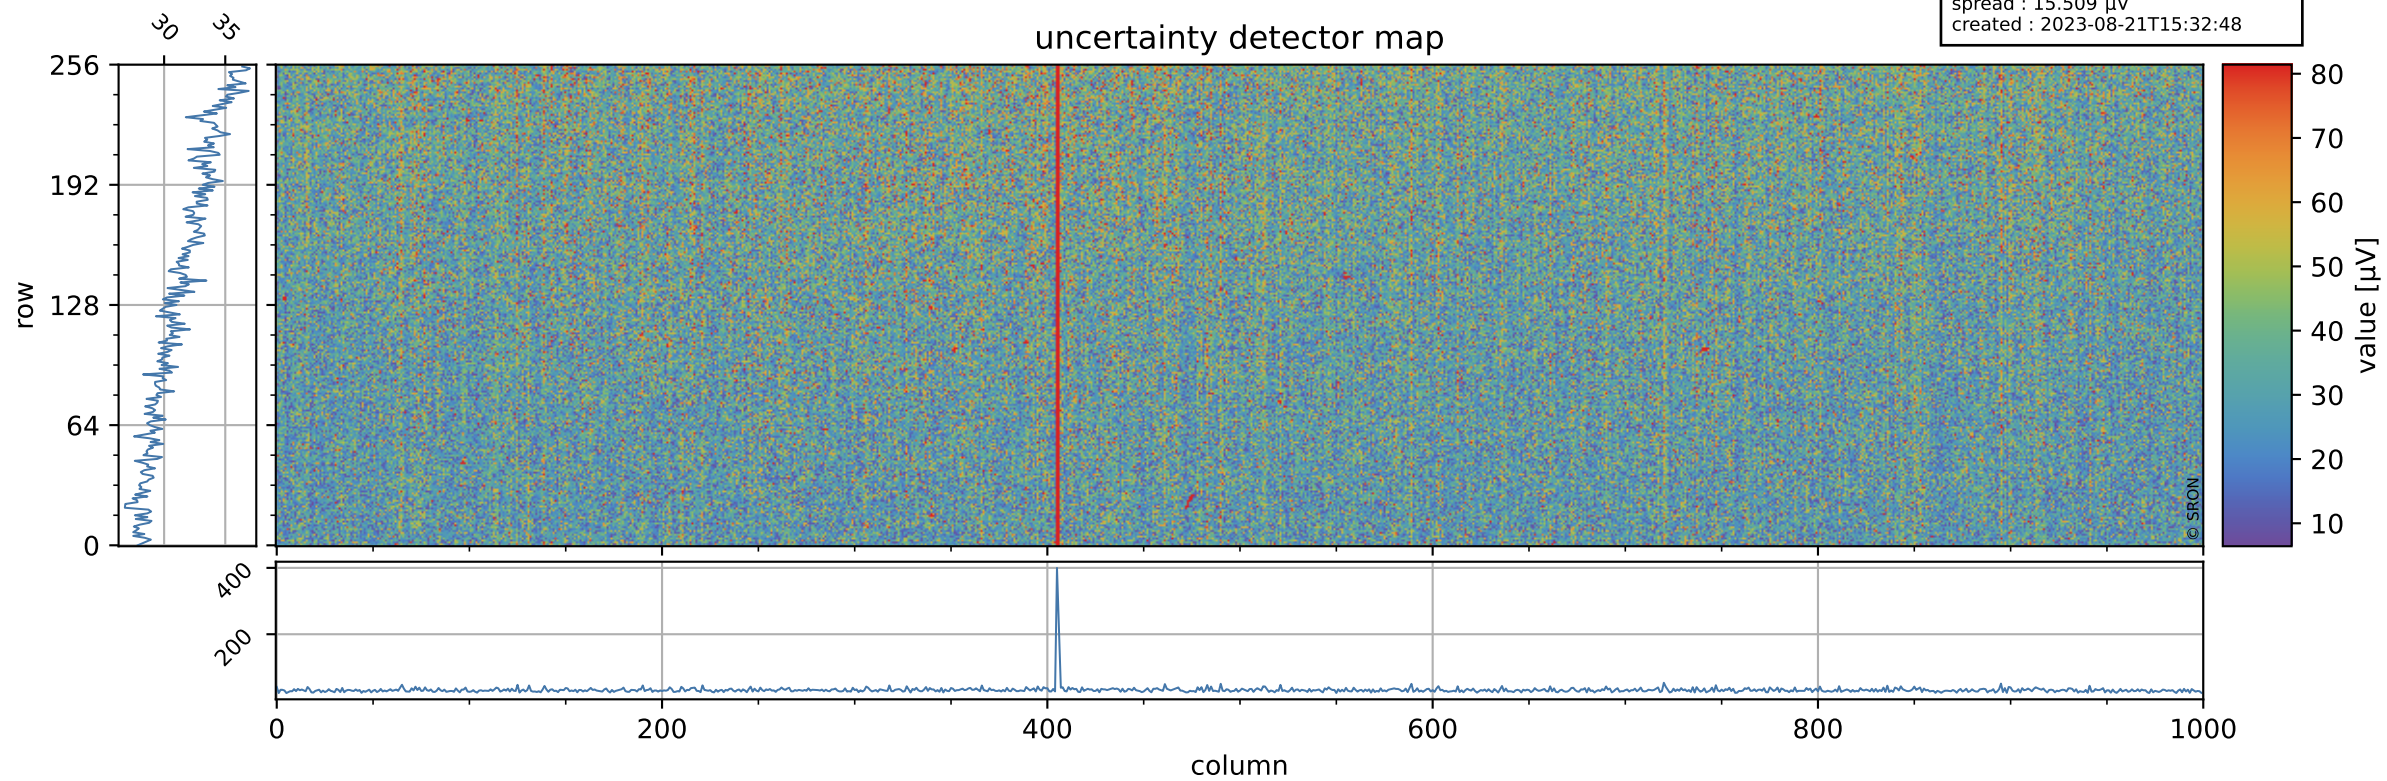

# Tropomi SWIR offset (official)

orbits : 20 in [29572, 29617]  
coverage : 2023-06-28 / 2023-07-01  
median : 0.52602 V  
spread : 0.03591 V  
created : 2023-08-21T15:32:48

## value detector map

# Tropomi SWIR offset (official)

orbits : 20 in [29572, 29617]  
coverage : 2023-06-28 / 2023-07-01  
median : 31.549  $\mu\text{V}$   
spread : 15.509  $\mu\text{V}$   
created : 2023-08-21T15:32:48

# Tropomi SWIR offset (official) ground-tracks of Sentinel-5P

orbits : 20 in [29572, 29617]  
coverage : 2023-06-28 / 2023-07-01  
created : 2023-08-21T15:32:49