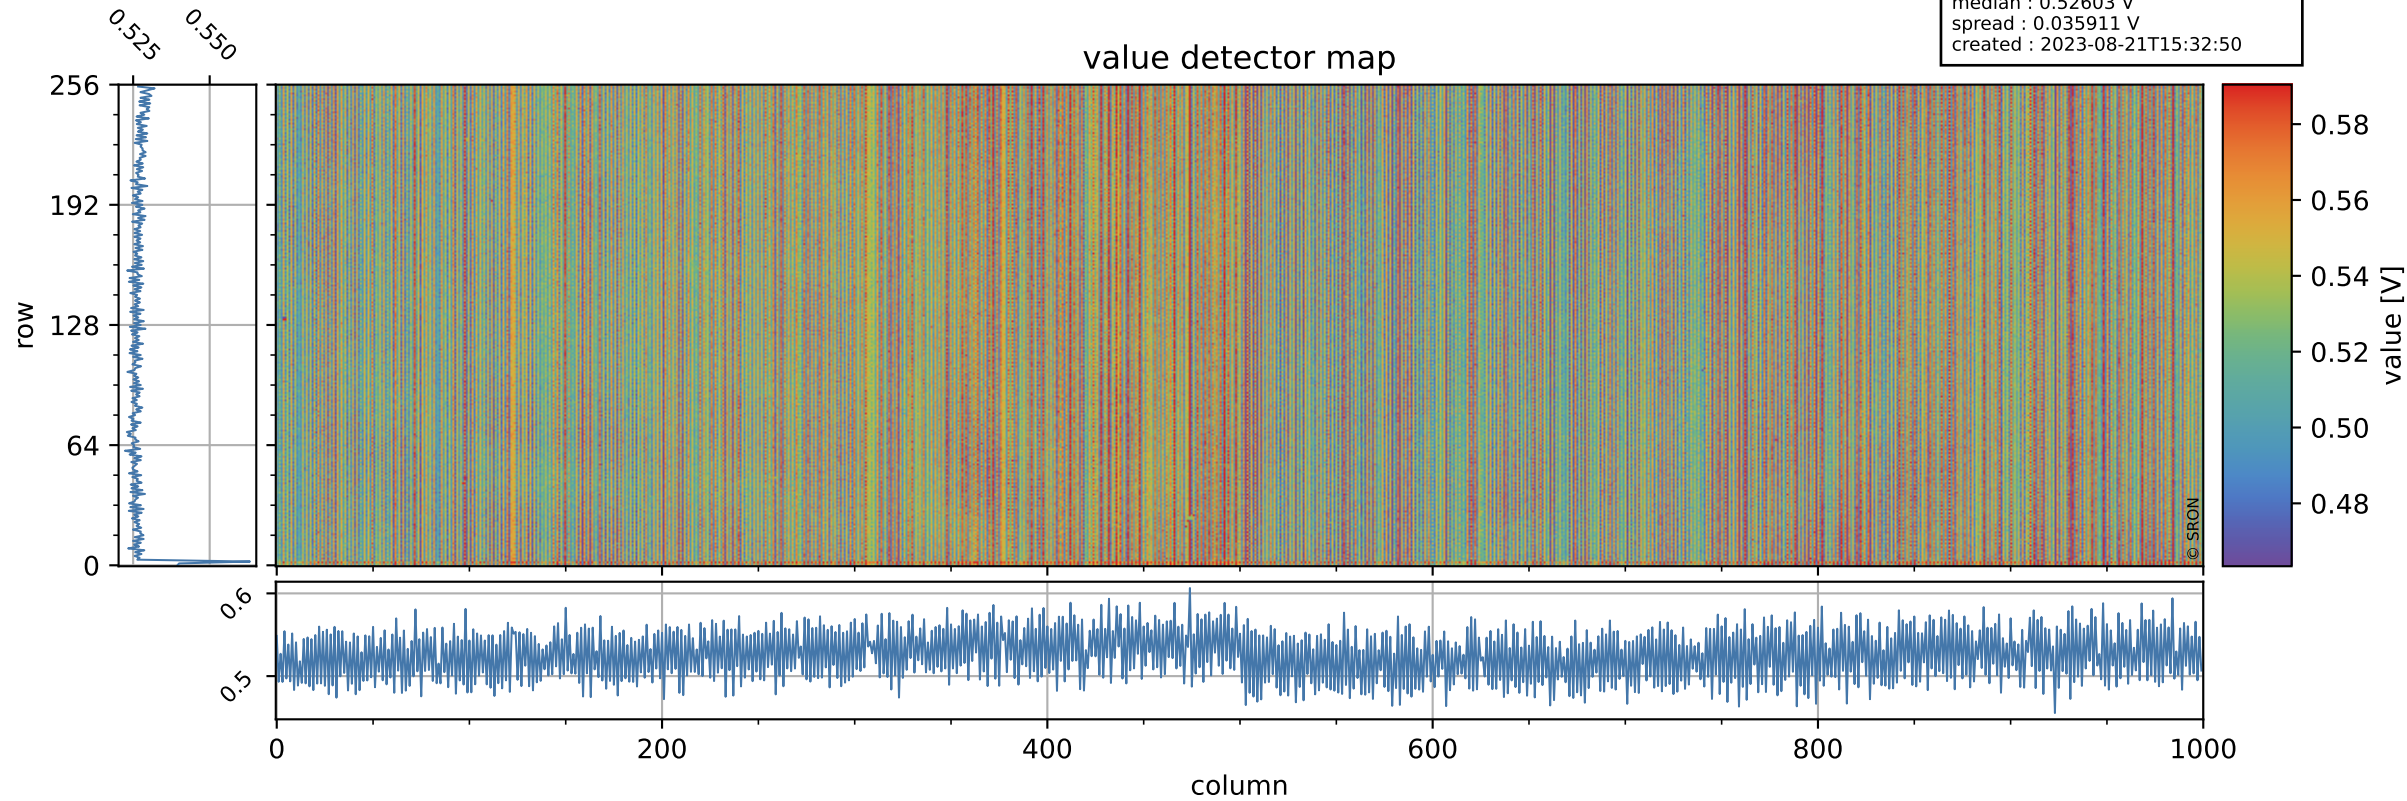

Tropomi SWIR offset (official)

orbits : 19 in [29587, 29632]
coverage : 2023-06-30 / 2023-07-02
median : 0.52603 V
spread : 0.035911 V
created : 2023-08-21T15:32:50

value detector map

Tropomi SWIR offset (official)

orbits : 19 in [29587, 29632]
coverage : 2023-06-30 / 2023-07-02
median : 30.5 μV
spread : 15.041 μV
created : 2023-08-21T15:32:51

Tropomi SWIR offset (official)

orbits : 19 in [29587, 29632]
coverage : 2023-06-30 / 2023-07-02
median : 0.021707 mV
spread : 0.4134 mV
created : 2023-08-21T15:32:51

value compared with SWIR offset CKD

Tropomi SWIR offset (official) ground-tracks of Sentinel-5P

orbits : 19 in [29587, 29632]
coverage : 2023-06-30 / 2023-07-02
created : 2023-08-21T15:32:51

Tropomi SWIR offset (official)

orbits : [2827, 29632]
coverage : 2018-04-30 / 2023-07-02
created : 2023-08-21T15:32:52

trend of detector median & temperatures