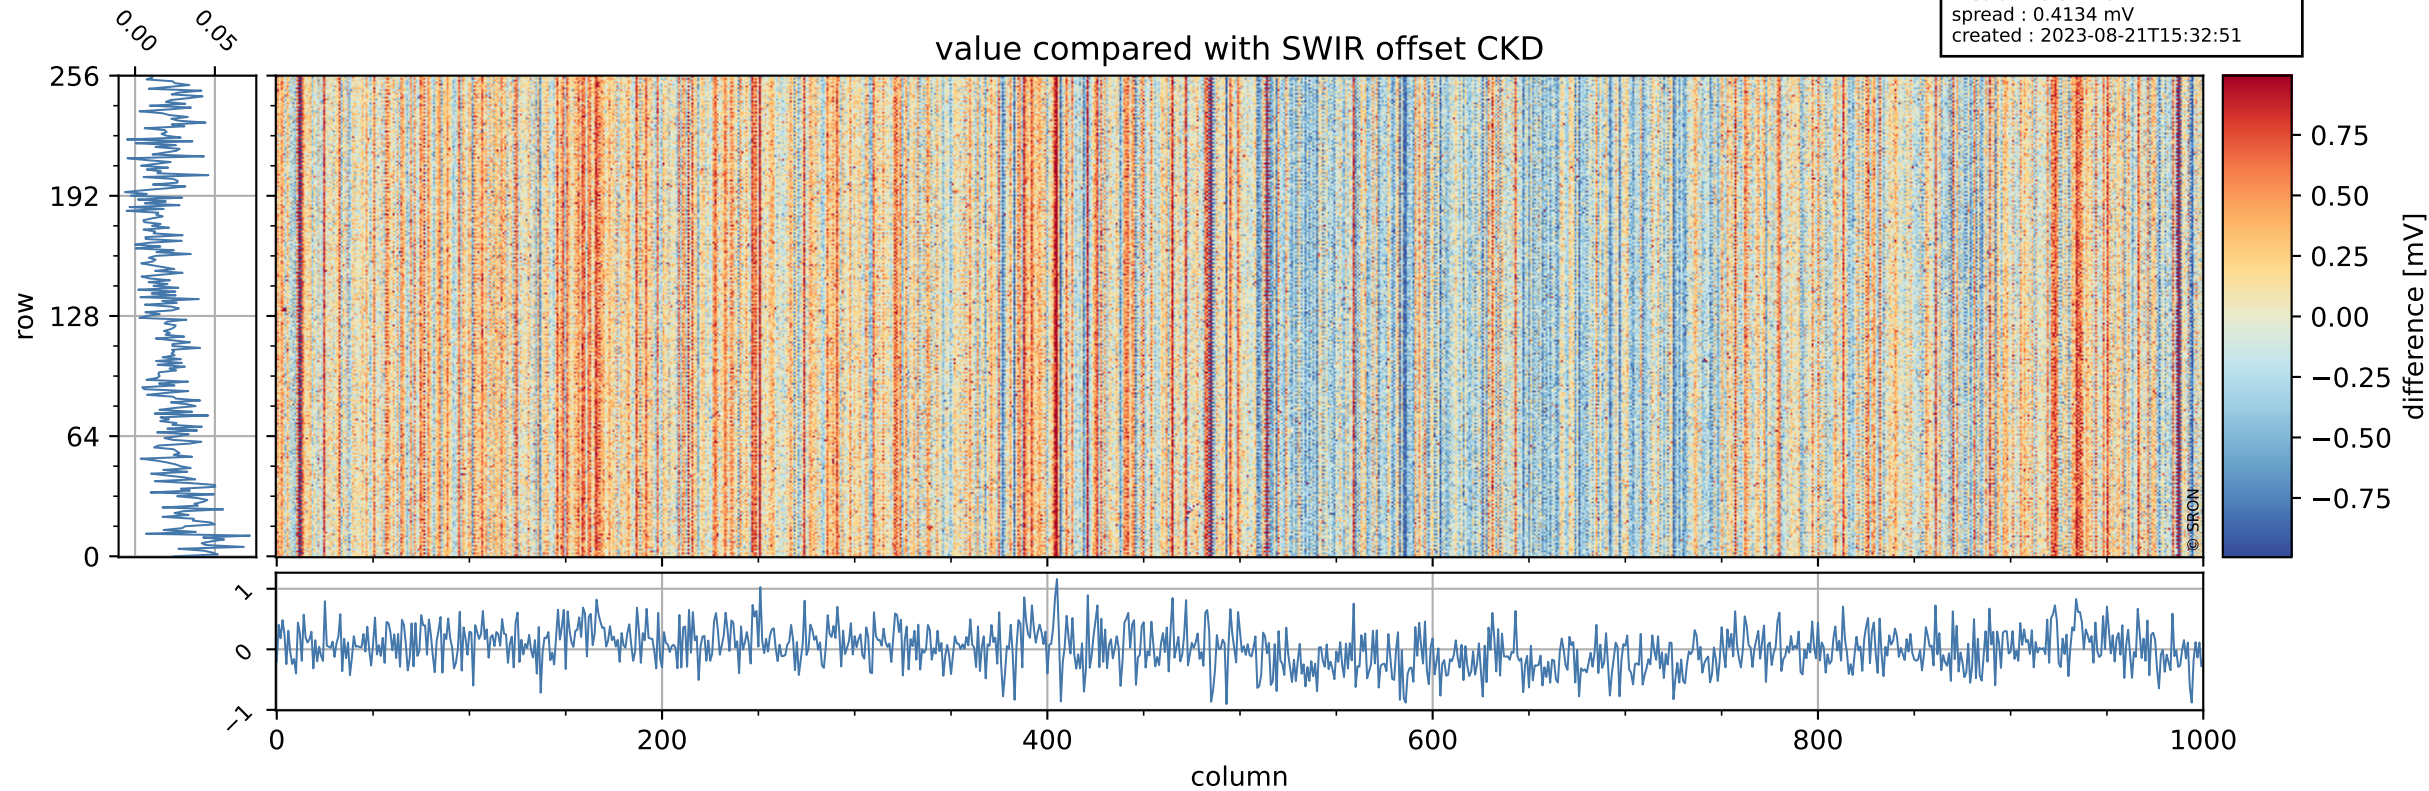

Tropomi SWIR offset (official)

orbits : 19 in [29587, 29632]
coverage : 2023-06-30 / 2023-07-02
median : 0.52603 V
spread : 0.035911 V
created : 2023-08-21T15:32:50

value detector map

Tropomi SWIR offset (official)

orbits : 19 in [29587, 29632]
coverage : 2023-06-30 / 2023-07-02
median : 30.5 μV
spread : 15.041 μV
created : 2023-08-21T15:32:51

Tropomi SWIR offset (official)

orbits : 19 in [29587, 29632]
coverage : 2023-06-30 / 2023-07-02
median : 0.021707 mV
spread : 0.4134 mV
created : 2023-08-21T15:32:51

value compared with SWIR offset CKD

Tropomi SWIR offset (official) ground-tracks of Sentinel-5P

orbits : 19 in [29587, 29632]
coverage : 2023-06-30 / 2023-07-02
created : 2023-08-21T15:32:51

Tropomi SWIR offset (official)

orbits : [2827, 29632]
coverage : 2018-04-30 / 2023-07-02
created : 2023-08-21T15:32:52

trend of detector median & temperatures