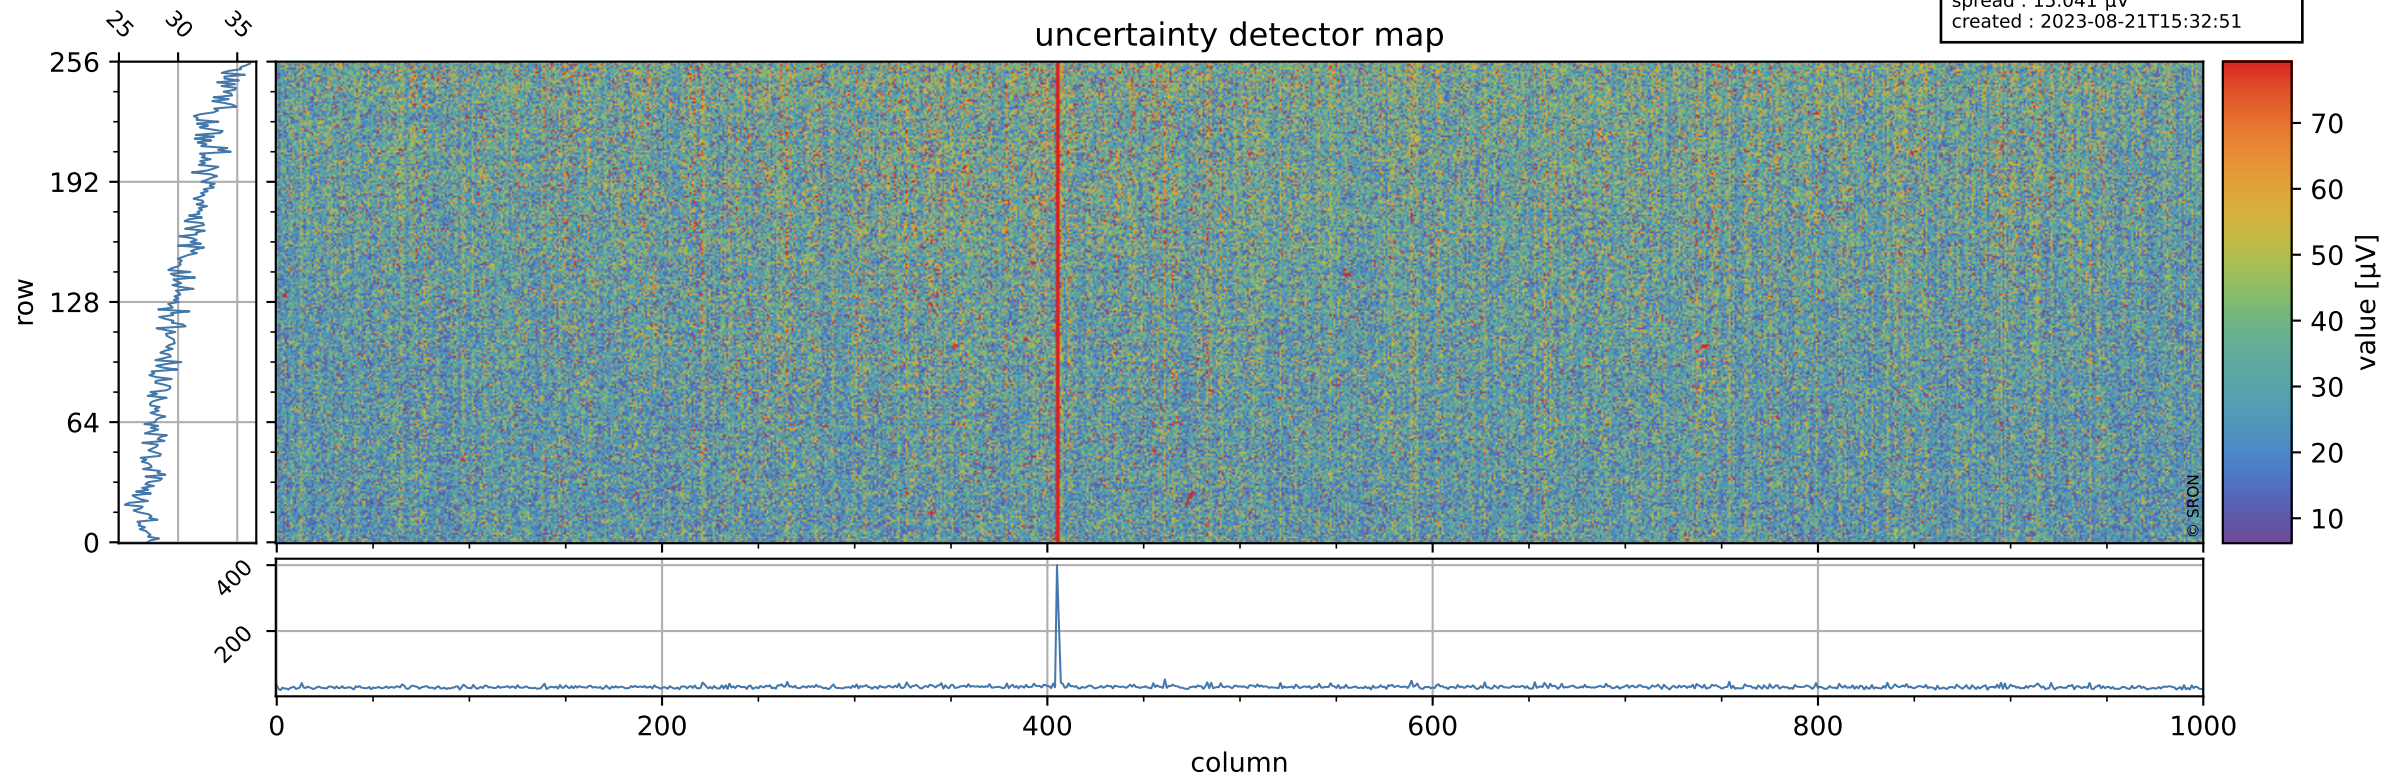

Tropomi SWIR offset (official)

orbits : 19 in [29587, 29632]
coverage : 2023-06-30 / 2023-07-02
median : 0.52603 V
spread : 0.035911 V
created : 2023-08-21T15:32:50

value detector map

Tropomi SWIR offset (official)

orbits : 19 in [29587, 29632]
coverage : 2023-06-30 / 2023-07-02
median : 30.5 μV
spread : 15.041 μV
created : 2023-08-21T15:32:51

Tropomi SWIR offset (official)

orbits : 19 in [29587, 29632]
coverage : 2023-06-30 / 2023-07-02
median : 0.021707 mV
spread : 0.4134 mV
created : 2023-08-21T15:32:51

value compared with SWIR offset CKD

Tropomi SWIR offset (official) ground-tracks of Sentinel-5P

orbits : 19 in [29587, 29632]
coverage : 2023-06-30 / 2023-07-02
created : 2023-08-21T15:32:51

Tropomi SWIR offset (official)

orbits : [2827, 29632]
coverage : 2018-04-30 / 2023-07-02
created : 2023-08-21T15:32:52

trend of detector median & temperatures