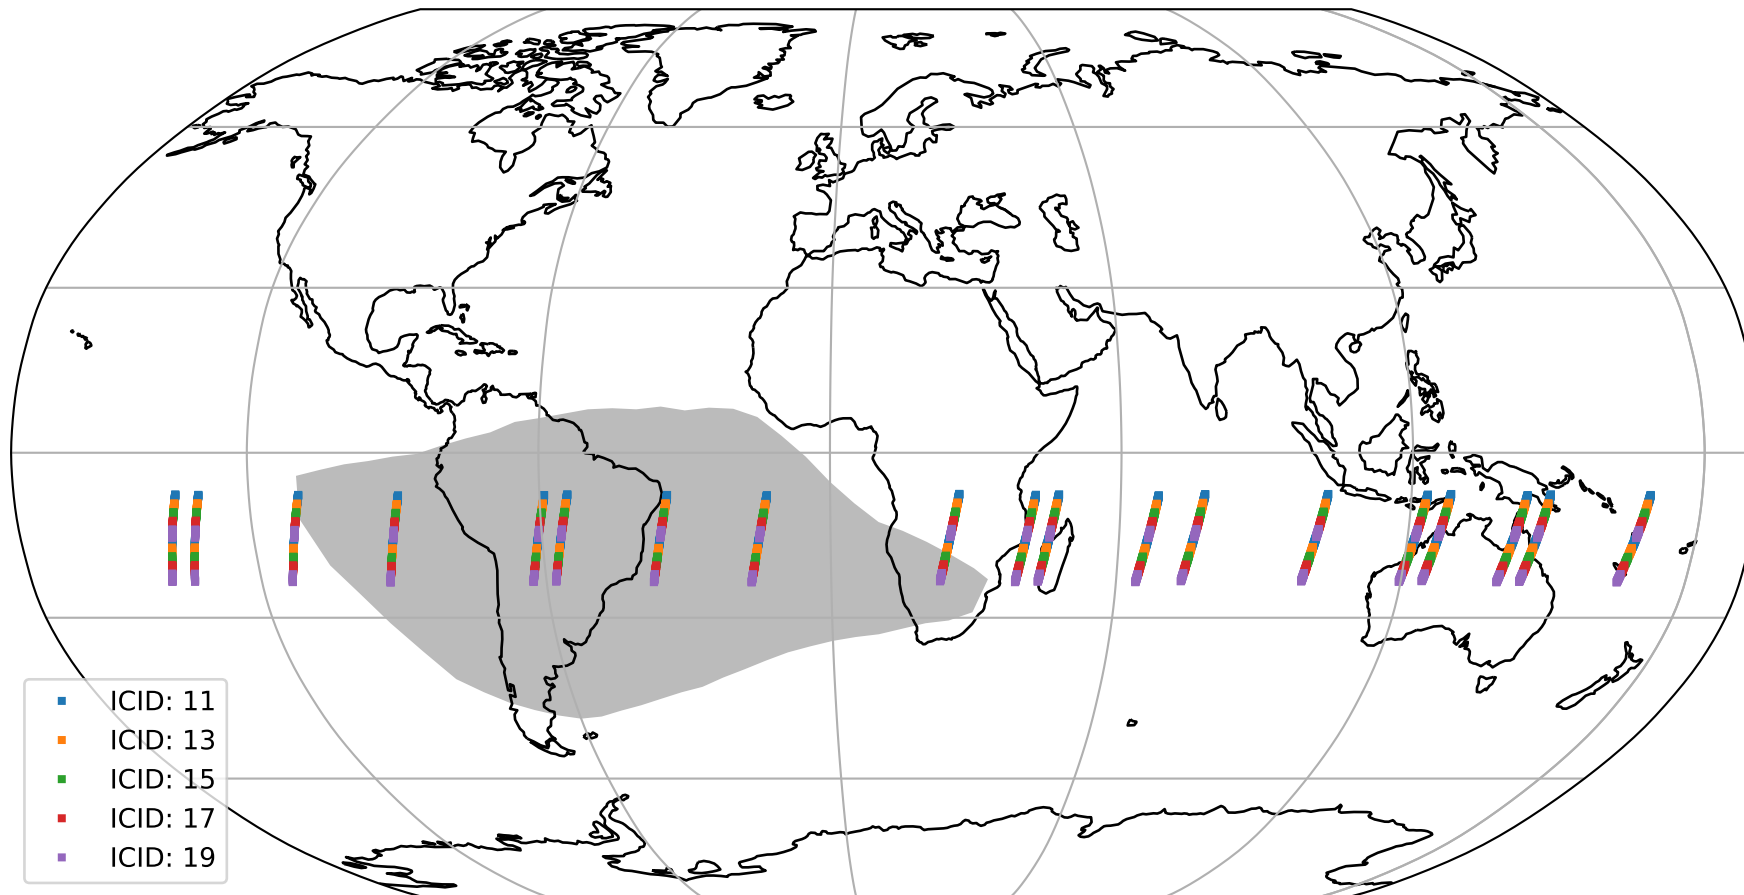

Tropomi SWIR offset (official)

orbits : 19 in [29587, 29632]
coverage : 2023-06-30 / 2023-07-02
median : 0.52603 V
spread : 0.035911 V
created : 2023-08-21T15:32:50

value detector map

Tropomi SWIR offset (official)

orbits : 19 in [29587, 29632]
coverage : 2023-06-30 / 2023-07-02
median : 30.5 μV
spread : 15.041 μV
created : 2023-08-21T15:32:51

Tropomi SWIR offset (official)

orbits : 19 in [29587, 29632]
coverage : 2023-06-30 / 2023-07-02
median : 0.021707 mV
spread : 0.4134 mV
created : 2023-08-21T15:32:51

value compared with SWIR offset CKD

Tropomi SWIR offset (official) ground-tracks of Sentinel-5P

orbits : 19 in [29587, 29632]
coverage : 2023-06-30 / 2023-07-02
created : 2023-08-21T15:32:51

Tropomi SWIR offset (official)

orbits : [2827, 29632]
coverage : 2018-04-30 / 2023-07-02
created : 2023-08-21T15:32:52

trend of detector median & temperatures