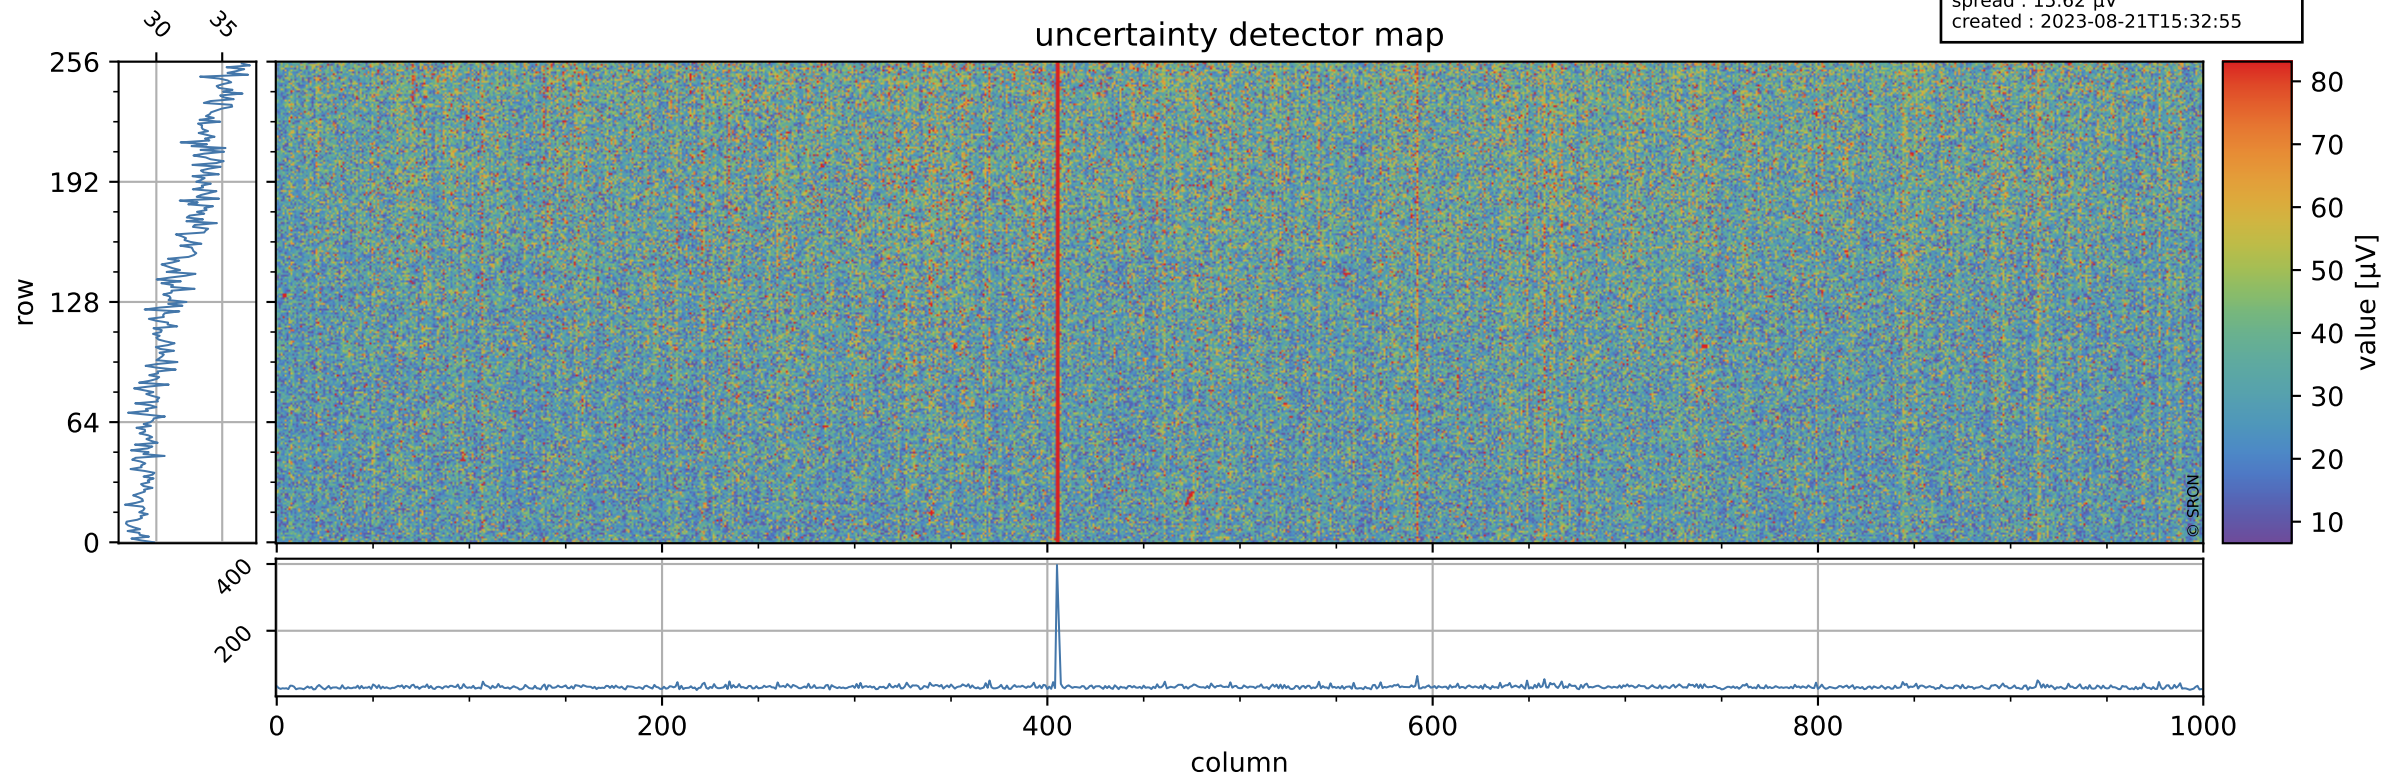

Tropomi SWIR offset (official)

orbits : 19 in [29617, 29662]
coverage : 2023-07-02 / 2023-07-05
median : 0.52603 V
spread : 0.035914 V
created : 2023-08-21T15:32:55

value detector map

Tropomi SWIR offset (official)

orbits : 19 in [29617, 29662]
coverage : 2023-07-02 / 2023-07-05
median : 31.834 μV
spread : 15.62 μV
created : 2023-08-21T15:32:55

Tropomi SWIR offset (official)

orbits : 19 in [29617, 29662]
coverage : 2023-07-02 / 2023-07-05
median : 0.022419 mV
spread : 0.41971 mV
created : 2023-08-21T15:32:55

value compared with SWIR offset CKD

Tropomi SWIR offset (official) ground-tracks of Sentinel-5P

orbits : 19 in [29617, 29662]
coverage : 2023-07-02 / 2023-07-05
created : 2023-08-21T15:32:56

Tropomi SWIR offset (official)

orbits : [2827, 29662]
coverage : 2018-04-30 / 2023-07-05
created : 2023-08-21T15:32:56

trend of detector median & temperatures