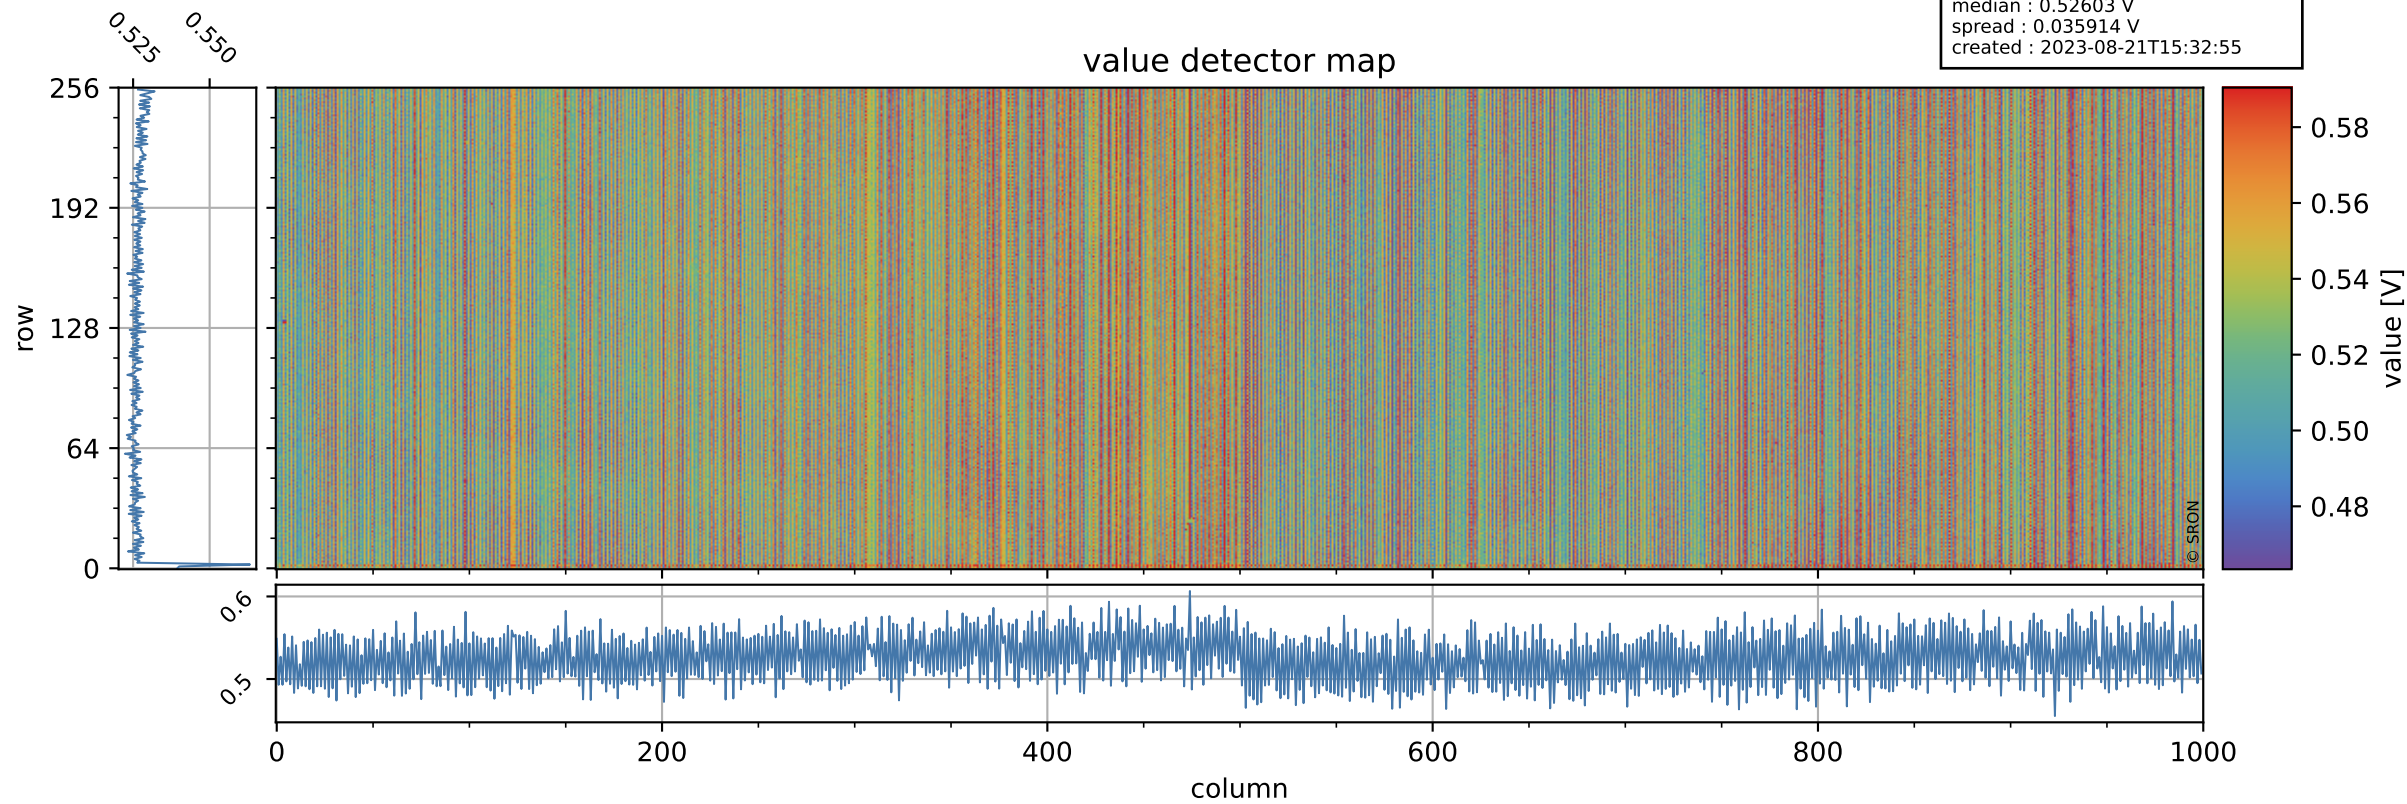

Tropomi SWIR offset (official)

orbits : 19 in [29617, 29662]
coverage : 2023-07-02 / 2023-07-05
median : 0.52603 V
spread : 0.035914 V
created : 2023-08-21T15:32:55

value detector map

Tropomi SWIR offset (official)

orbits : 19 in [29617, 29662]
coverage : 2023-07-02 / 2023-07-05
median : 31.834 μV
spread : 15.62 μV
created : 2023-08-21T15:32:55

Tropomi SWIR offset (official)

orbits : 19 in [29617, 29662]
coverage : 2023-07-02 / 2023-07-05
median : 0.022419 mV
spread : 0.41971 mV
created : 2023-08-21T15:32:55

value compared with SWIR offset CKD

Tropomi SWIR offset (official) ground-tracks of Sentinel-5P

orbits : 19 in [29617, 29662]
coverage : 2023-07-02 / 2023-07-05
created : 2023-08-21T15:32:56

Tropomi SWIR offset (official)

orbits : [2827, 29662]
coverage : 2018-04-30 / 2023-07-05
created : 2023-08-21T15:32:56

trend of detector median & temperatures