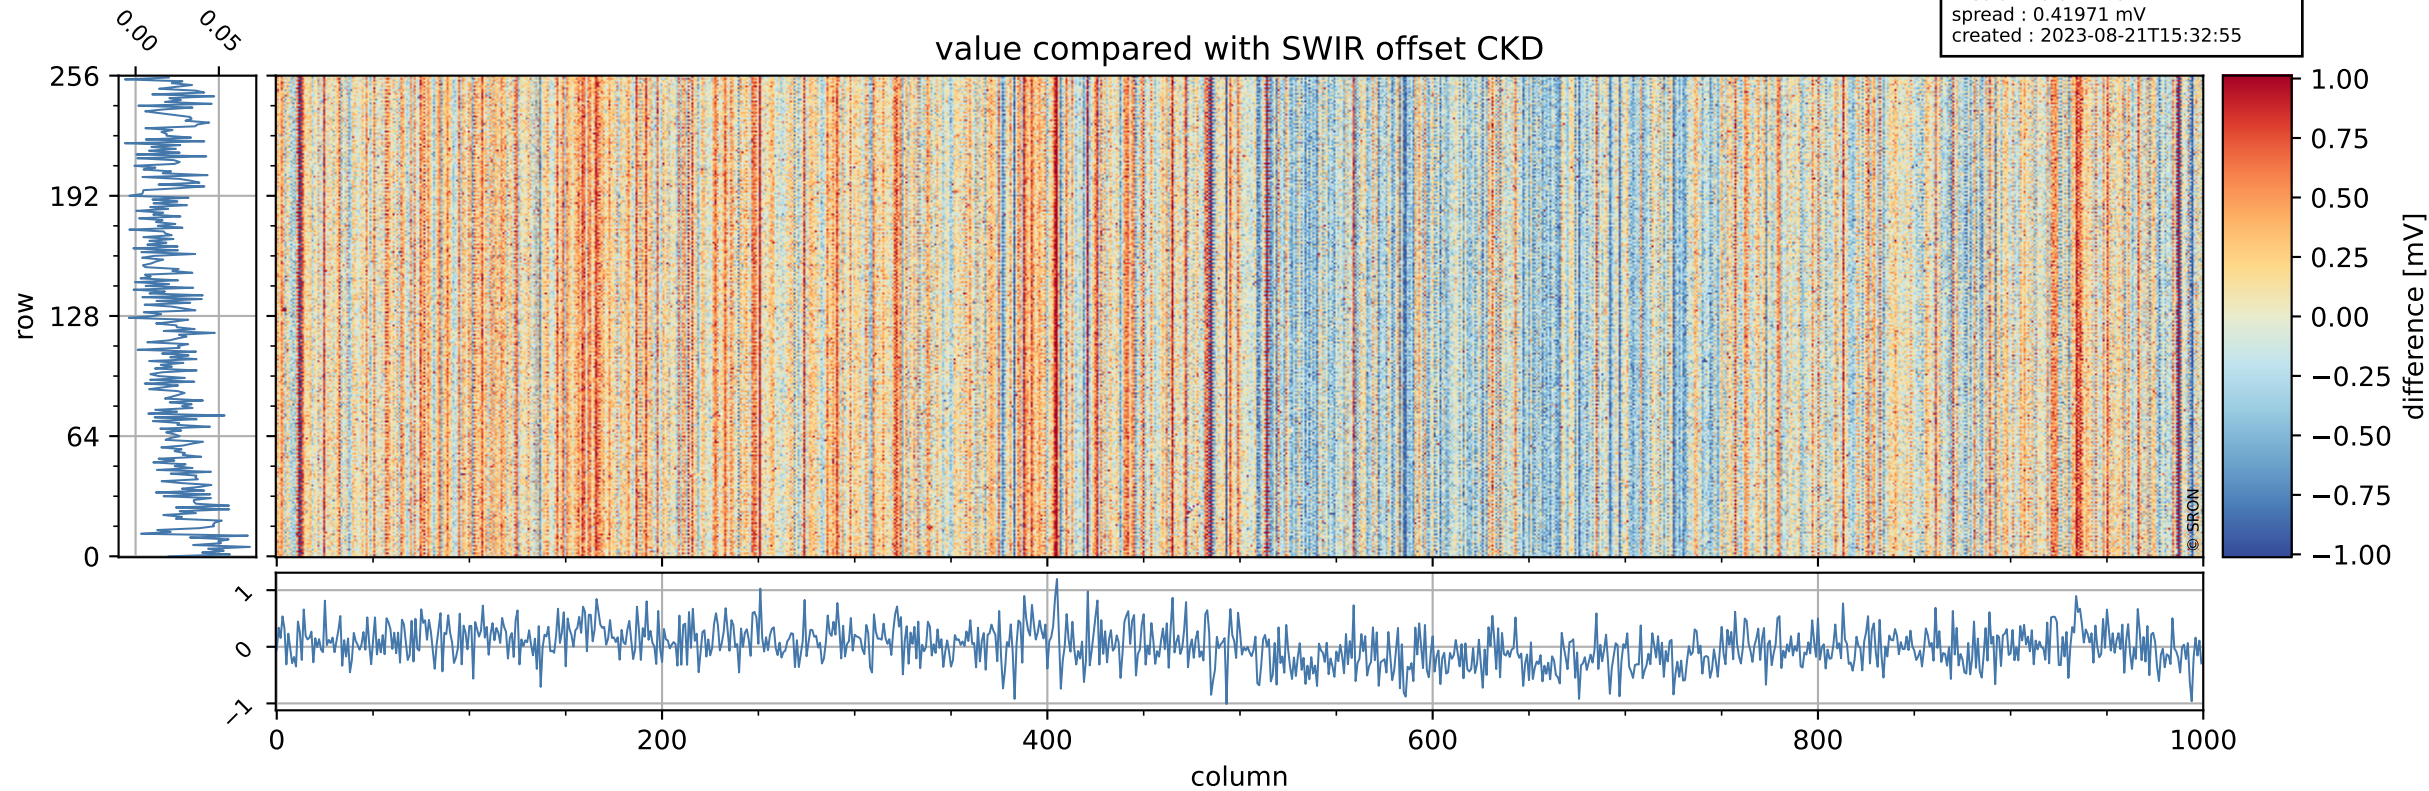

Tropomi SWIR offset (official)

orbits : 19 in [29617, 29662]
coverage : 2023-07-02 / 2023-07-05
median : 0.52603 V
spread : 0.035914 V
created : 2023-08-21T15:32:55

value detector map

Tropomi SWIR offset (official)

orbits : 19 in [29617, 29662]
coverage : 2023-07-02 / 2023-07-05
median : 31.834 μV
spread : 15.62 μV
created : 2023-08-21T15:32:55

Tropomi SWIR offset (official)

orbits : 19 in [29617, 29662]
coverage : 2023-07-02 / 2023-07-05
median : 0.022419 mV
spread : 0.41971 mV
created : 2023-08-21T15:32:55

value compared with SWIR offset CKD

Tropomi SWIR offset (official) ground-tracks of Sentinel-5P

orbits : 19 in [29617, 29662]
coverage : 2023-07-02 / 2023-07-05
created : 2023-08-21T15:32:56

Tropomi SWIR offset (official)

orbits : [2827, 29662]
coverage : 2018-04-30 / 2023-07-05
created : 2023-08-21T15:32:56

trend of detector median & temperatures