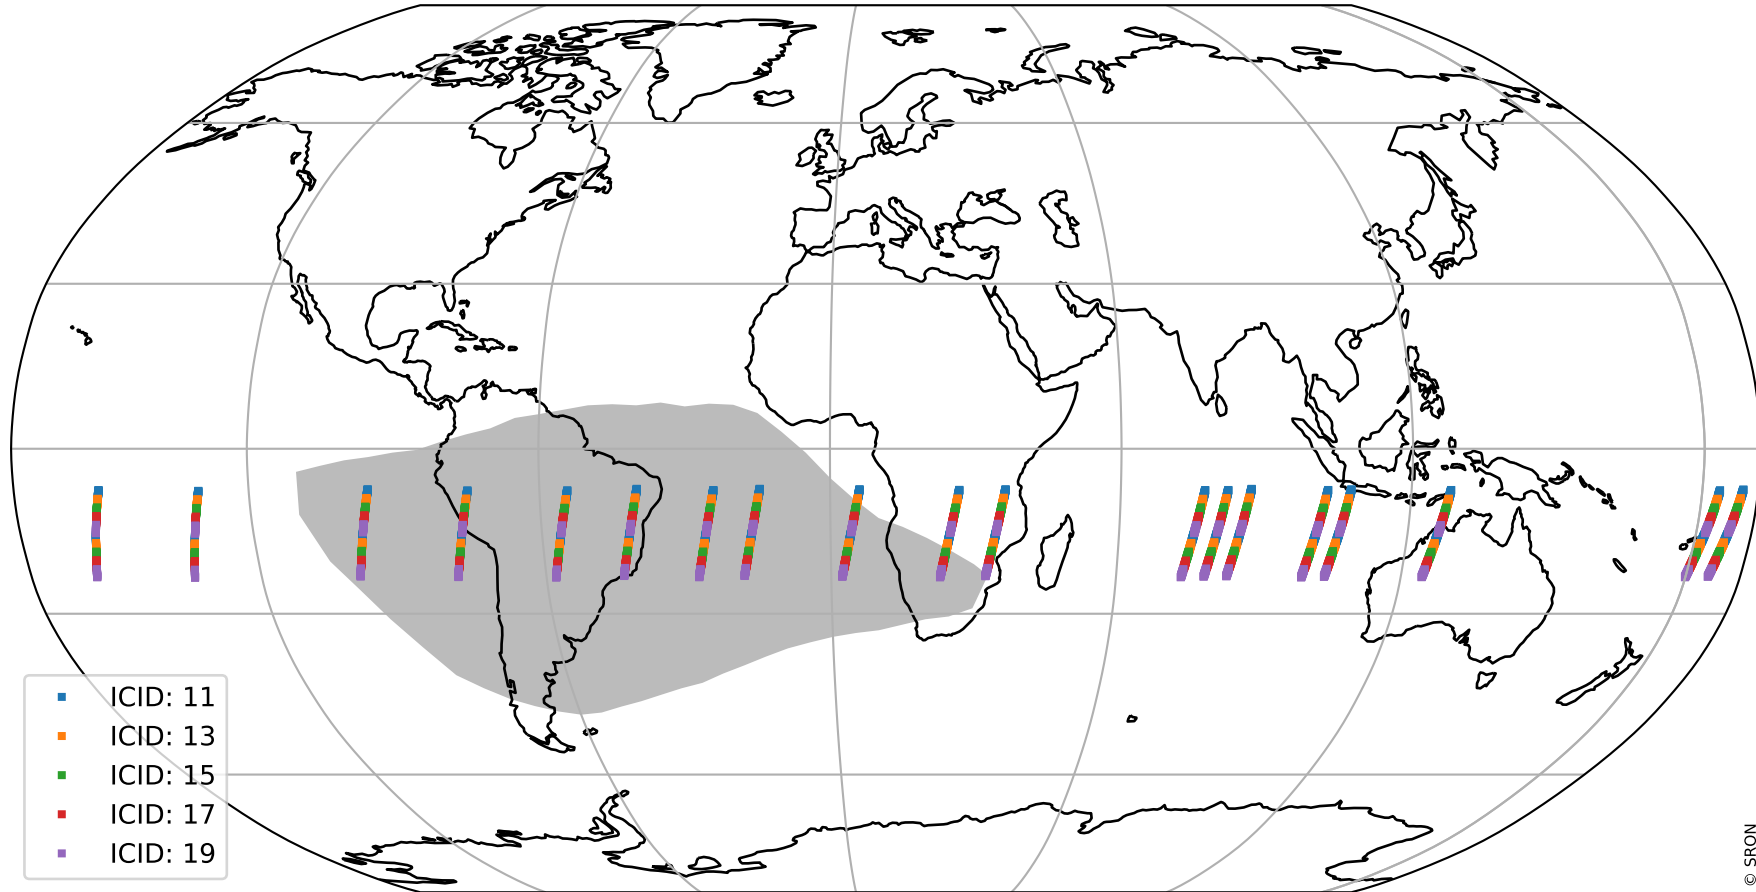

Tropomi SWIR offset (official)

orbits : 19 in [29617, 29662]
coverage : 2023-07-02 / 2023-07-05
median : 0.52603 V
spread : 0.035914 V
created : 2023-08-21T15:32:55

value detector map

Tropomi SWIR offset (official)

orbits : 19 in [29617, 29662]
coverage : 2023-07-02 / 2023-07-05
median : 31.834 μV
spread : 15.62 μV
created : 2023-08-21T15:32:55

Tropomi SWIR offset (official)

orbits : 19 in [29617, 29662]
coverage : 2023-07-02 / 2023-07-05
median : 0.022419 mV
spread : 0.41971 mV
created : 2023-08-21T15:32:55

value compared with SWIR offset CKD

Tropomi SWIR offset (official) ground-tracks of Sentinel-5P

orbits : 19 in [29617, 29662]
coverage : 2023-07-02 / 2023-07-05
created : 2023-08-21T15:32:56

Tropomi SWIR offset (official)

orbits : [2827, 29662]
coverage : 2018-04-30 / 2023-07-05
created : 2023-08-21T15:32:56

trend of detector median & temperatures