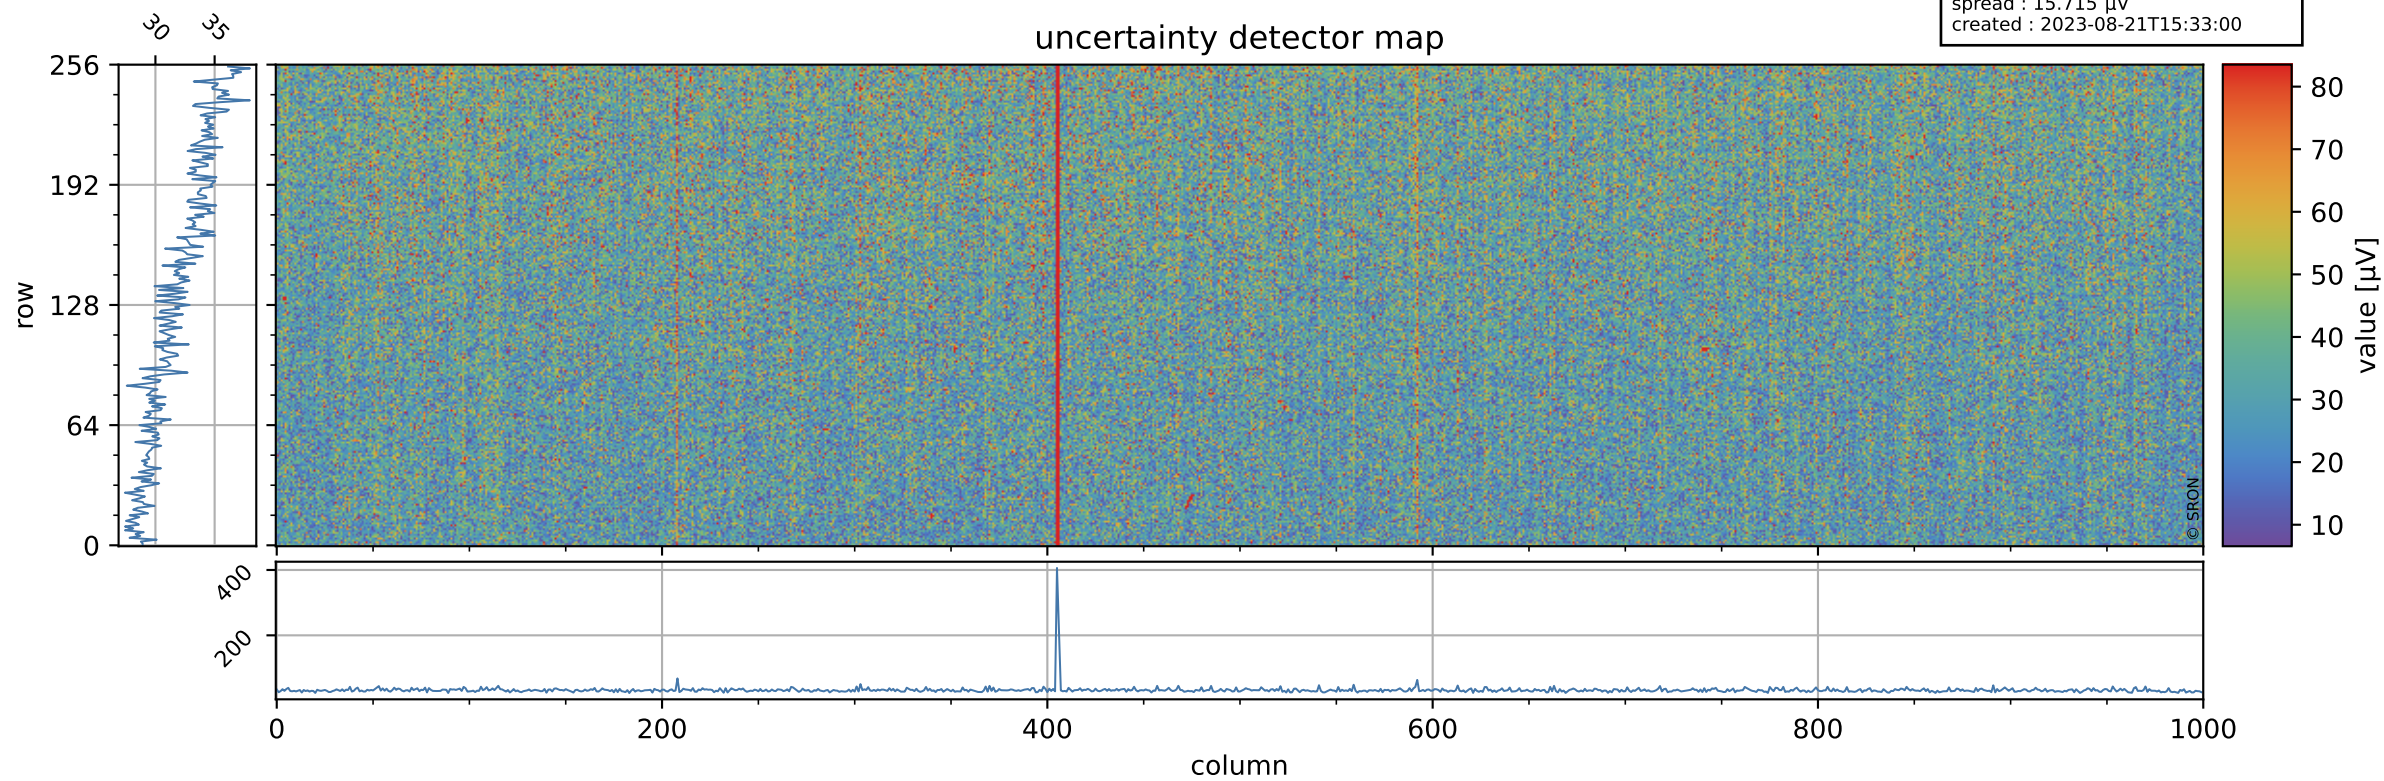

# Tropomi SWIR offset (official)

orbits : 18 in [29647, 29692]  
coverage : 2023-07-04 / 2023-07-07  
median : 0.52602 V  
spread : 0.035914 V  
created : 2023-08-21T15:32:59

## value detector map

# Tropomi SWIR offset (official)

orbits : 18 in [29647, 29692]  
coverage : 2023-07-04 / 2023-07-07  
median : 32.087  $\mu\text{V}$   
spread : 15.715  $\mu\text{V}$   
created : 2023-08-21T15:33:00

# Tropomi SWIR offset (official) ground-tracks of Sentinel-5P

orbits : 18 in [29647, 29692]  
coverage : 2023-07-04 / 2023-07-07  
created : 2023-08-21T15:33:00