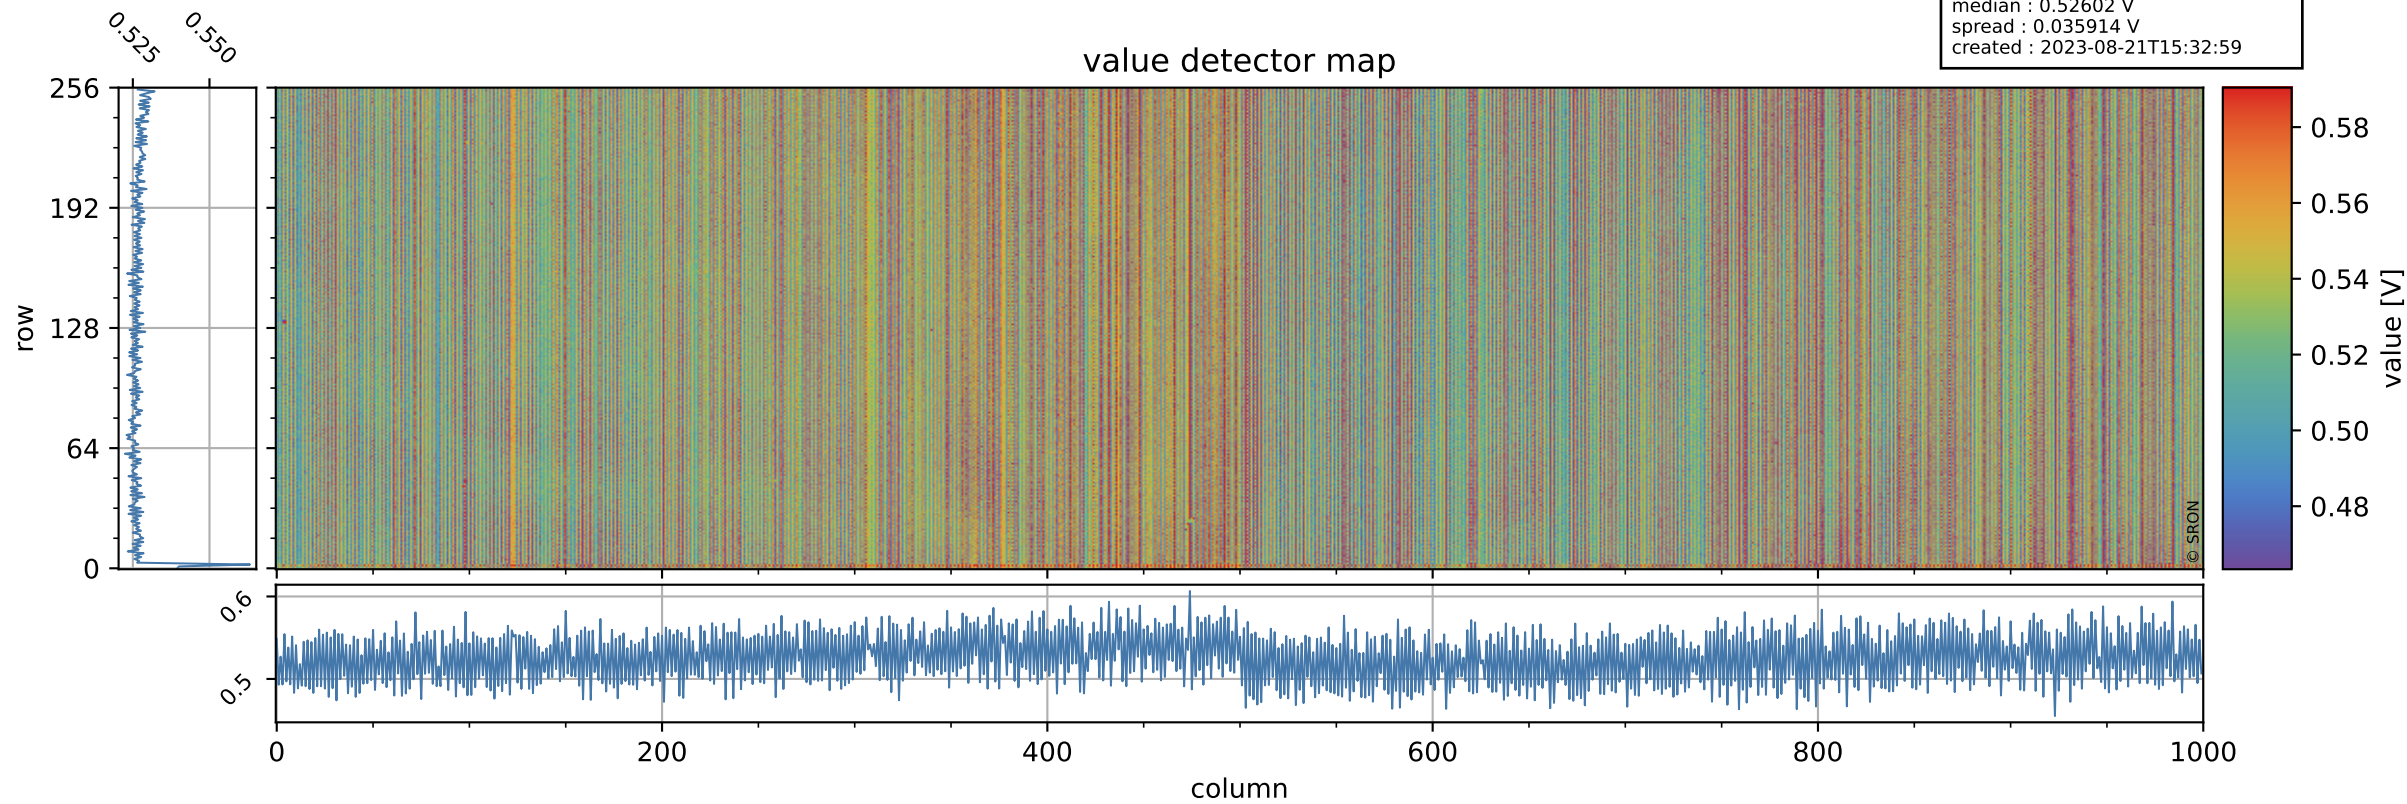

# Tropomi SWIR offset (official)

orbits : 18 in [29647, 29692]  
coverage : 2023-07-04 / 2023-07-07  
median : 0.52602 V  
spread : 0.035914 V  
created : 2023-08-21T15:32:59

## value detector map

# Tropomi SWIR offset (official)

orbits : 18 in [29647, 29692]  
coverage : 2023-07-04 / 2023-07-07  
median : 32.087  $\mu\text{V}$   
spread : 15.715  $\mu\text{V}$   
created : 2023-08-21T15:33:00

# Tropomi SWIR offset (official) ground-tracks of Sentinel-5P

orbits : 18 in [29647, 29692]  
coverage : 2023-07-04 / 2023-07-07  
created : 2023-08-21T15:33:00