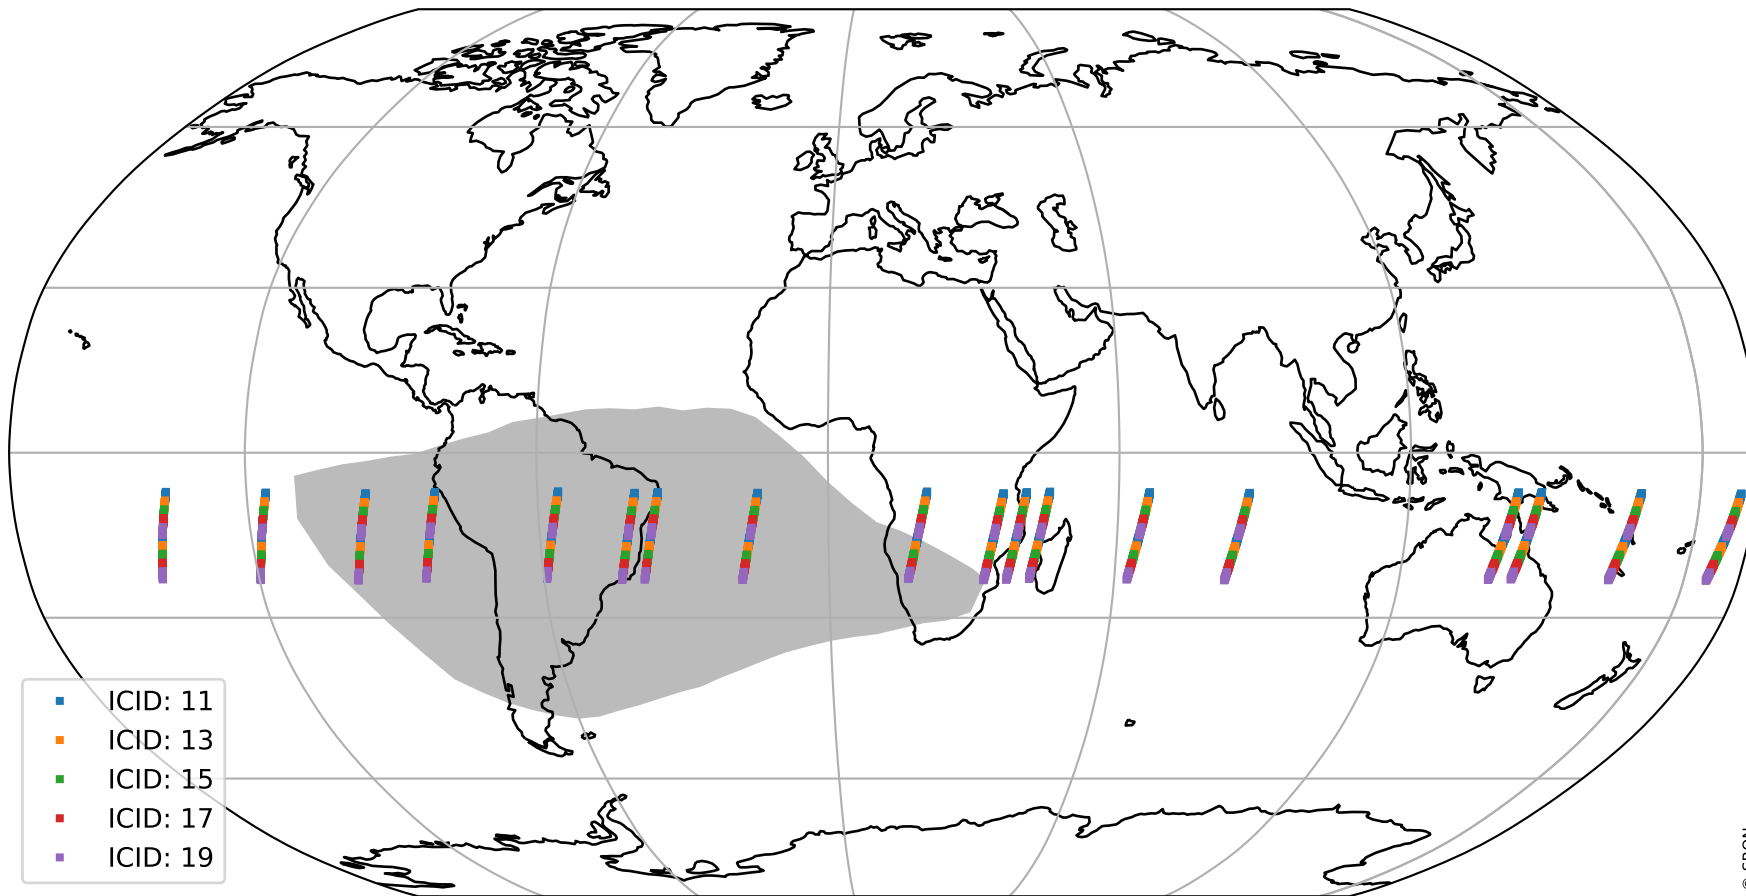

# Tropomi SWIR offset (official)

orbits : 18 in [29647, 29692]  
coverage : 2023-07-04 / 2023-07-07  
median : 32.087  $\mu\text{V}$   
spread : 15.715  $\mu\text{V}$   
created : 2023-08-21T15:33:00

# Tropomi SWIR offset (official)

orbits : 18 in [29647, 29692]  
coverage : 2023-07-04 / 2023-07-07  
median : 0.011265 mV  
spread : 0.42432 mV  
created : 2023-08-21T15:33:00

value compared with SWIR offset CKD

# Tropomi SWIR offset (official) ground-tracks of Sentinel-5P

orbits : 18 in [29647, 29692]  
coverage : 2023-07-04 / 2023-07-07  
created : 2023-08-21T15:33:00

# Tropomi SWIR offset (official)

orbits : [2827, 29692]  
coverage : 2018-04-30 / 2023-07-07  
created : 2023-08-21T15:33:01