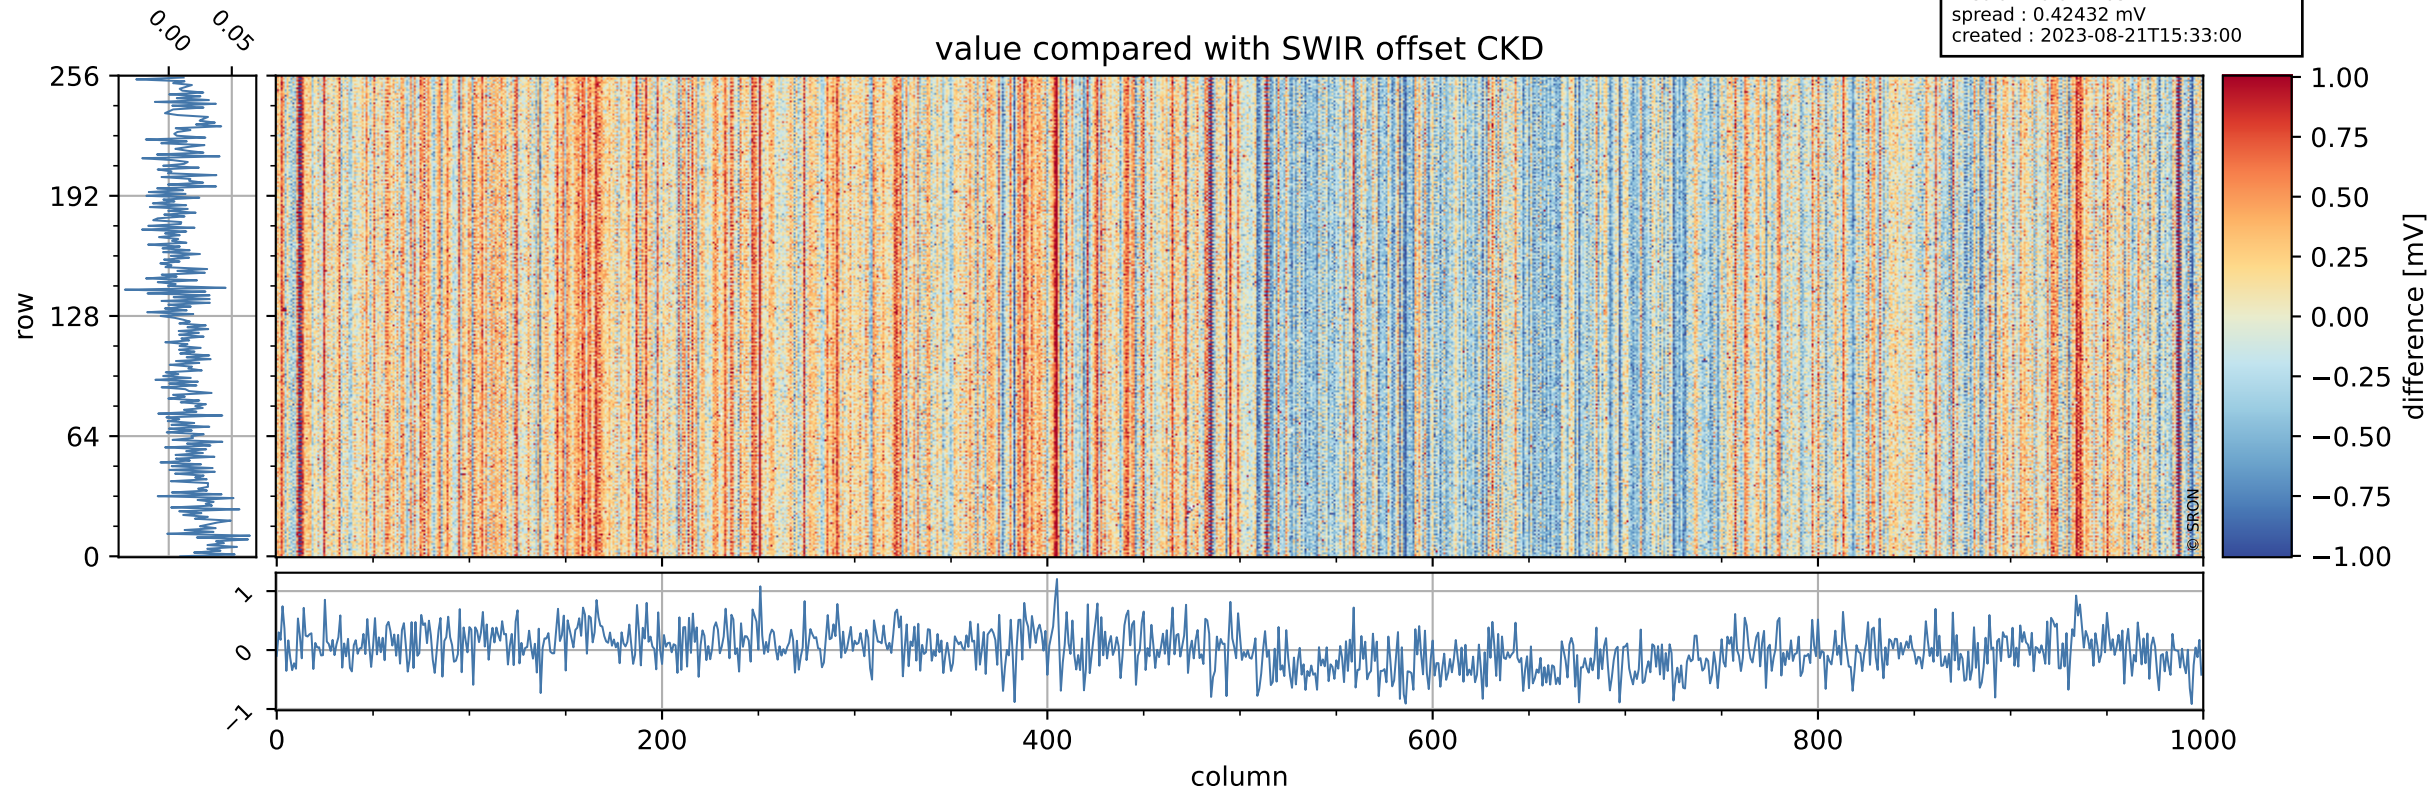

## value detector map

# Tropomi SWIR offset (official)

orbits : 18 in [29647, 29692]  
coverage : 2023-07-04 / 2023-07-07  
median : 32.087  $\mu\text{V}$   
spread : 15.715  $\mu\text{V}$   
created : 2023-08-21T15:33:00

# Tropomi SWIR offset (official)

orbits : 18 in [29647, 29692]  
coverage : 2023-07-04 / 2023-07-07  
median : 0.011265 mV  
spread : 0.42432 mV  
created : 2023-08-21T15:33:00

value compared with SWIR offset CKD

# Tropomi SWIR offset (official) ground-tracks of Sentinel-5P

orbits : 18 in [29647, 29692]  
coverage : 2023-07-04 / 2023-07-07  
created : 2023-08-21T15:33:00