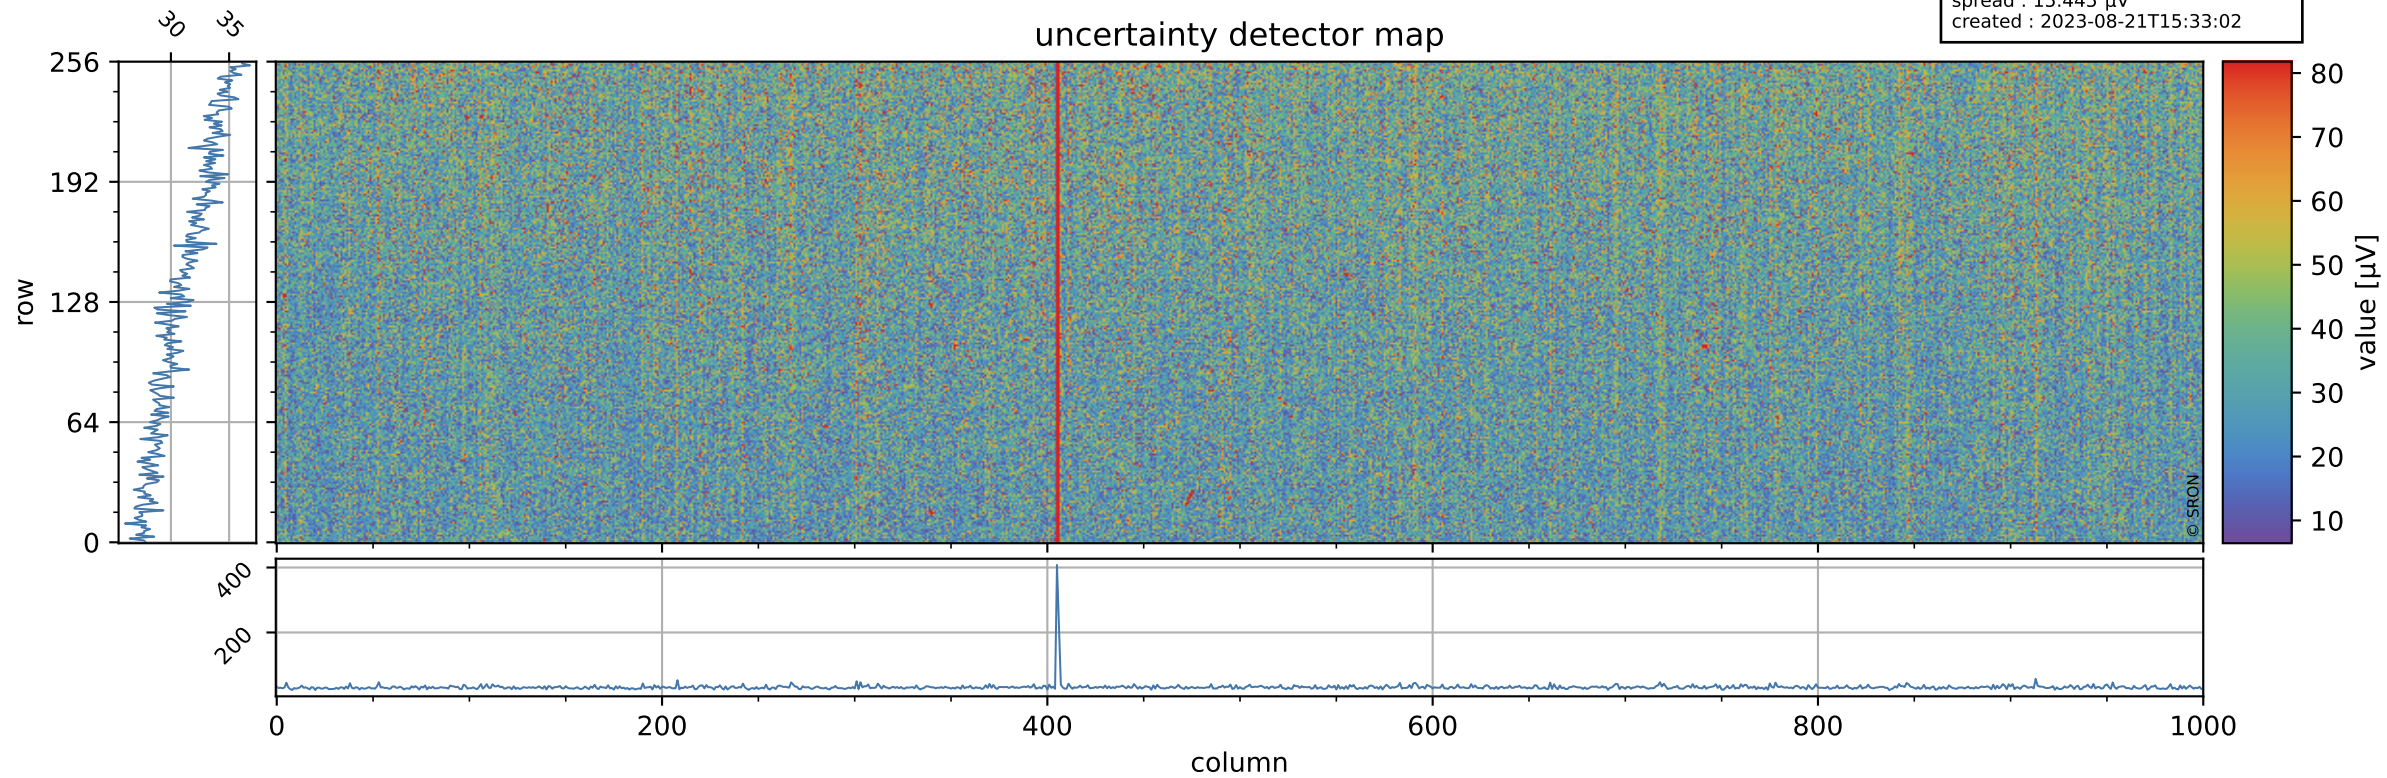

Tropomi SWIR offset (official)

orbits : 19 in [29662, 29707]
coverage : 2023-07-05 / 2023-07-08
median : 0.52602 V
spread : 0.035913 V
created : 2023-08-21T15:33:02

value detector map

Tropomi SWIR offset (official)

orbits : 19 in [29662, 29707]
coverage : 2023-07-05 / 2023-07-08
median : 31.284 μV
spread : 15.445 μV
created : 2023-08-21T15:33:02

Tropomi SWIR offset (official)

orbits : 19 in [29662, 29707]
coverage : 2023-07-05 / 2023-07-08
median : 0.0099136 mV
spread : 0.41866 mV
created : 2023-08-21T15:33:02

value compared with SWIR offset CKD

Tropomi SWIR offset (official) ground-tracks of Sentinel-5P

orbits : 19 in [29662, 29707]
coverage : 2023-07-05 / 2023-07-08
created : 2023-08-21T15:33:02

Tropomi SWIR offset (official)

orbits : [2827, 29707]
coverage : 2018-04-30 / 2023-07-08
created : 2023-08-21T15:33:03

trend of detector median & temperatures