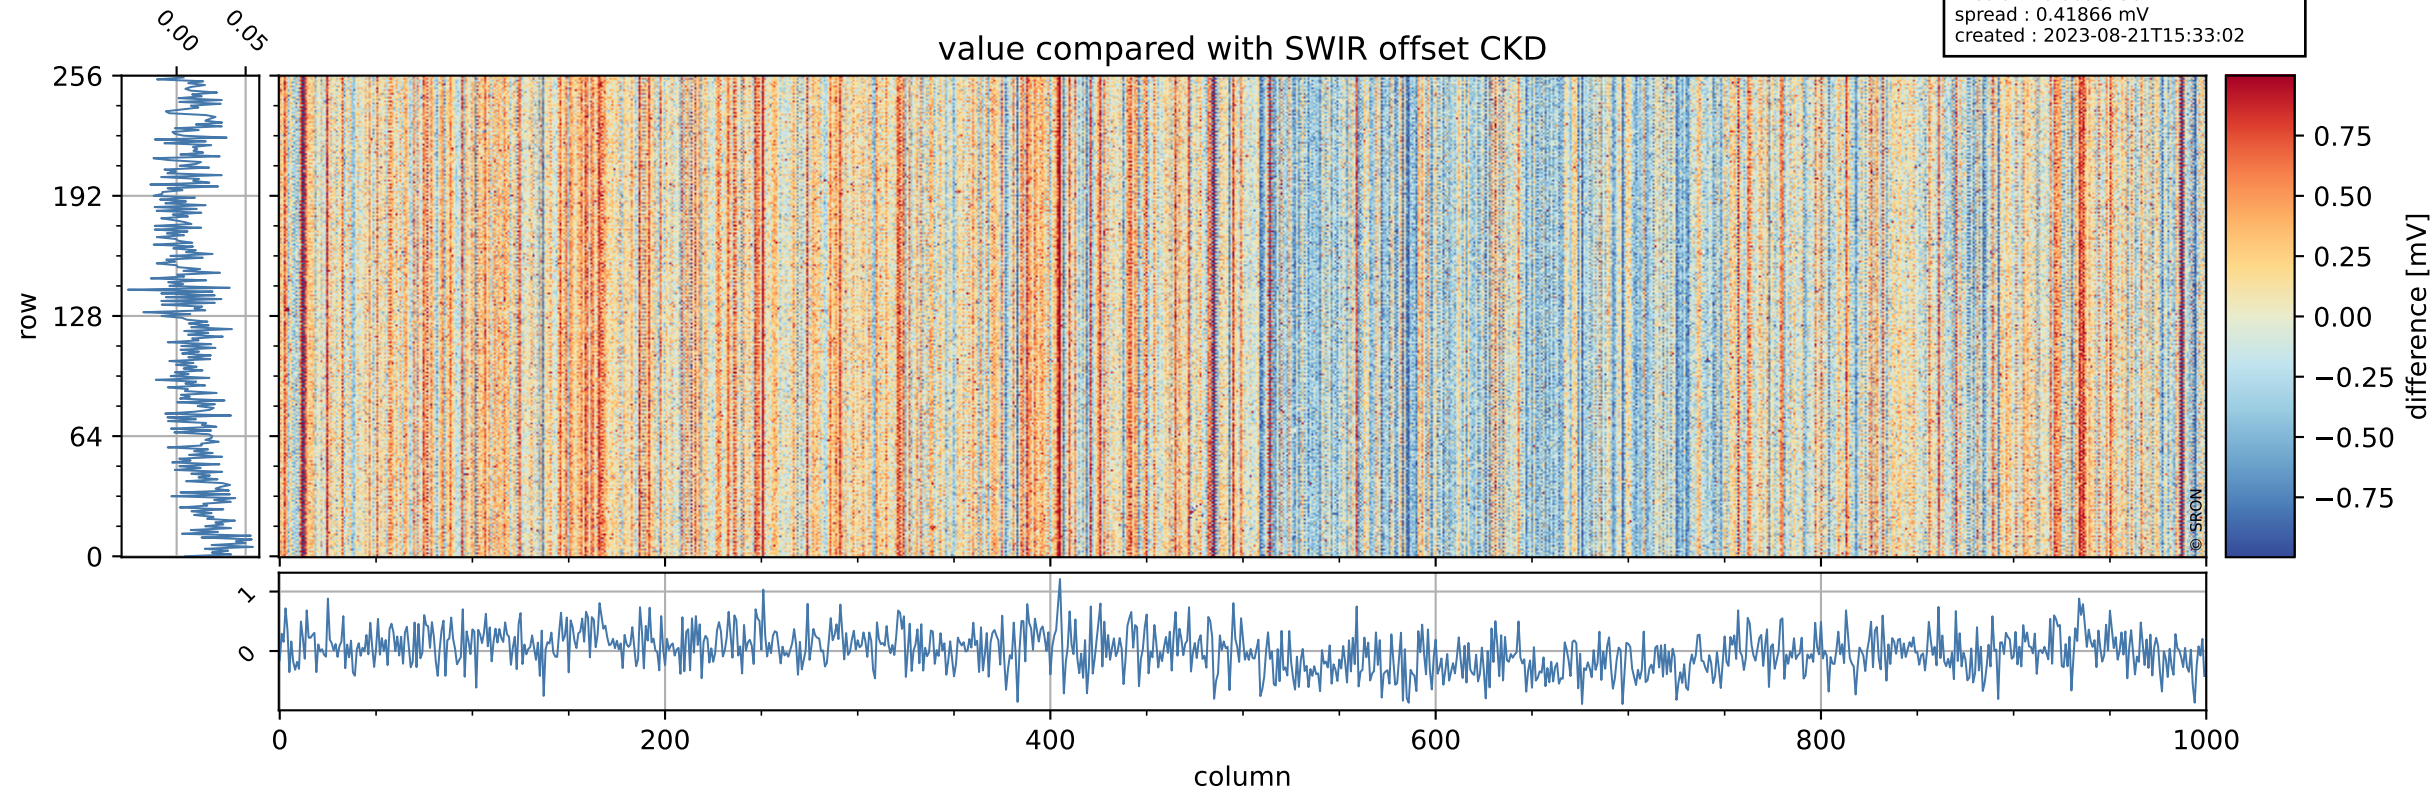

Tropomi SWIR offset (official)

orbits : 19 in [29662, 29707]
coverage : 2023-07-05 / 2023-07-08
median : 0.52602 V
spread : 0.035913 V
created : 2023-08-21T15:33:02

value detector map

Tropomi SWIR offset (official)

orbits : 19 in [29662, 29707]
coverage : 2023-07-05 / 2023-07-08
median : 31.284 μV
spread : 15.445 μV
created : 2023-08-21T15:33:02

Tropomi SWIR offset (official)

orbits : 19 in [29662, 29707]
coverage : 2023-07-05 / 2023-07-08
median : 0.0099136 mV
spread : 0.41866 mV
created : 2023-08-21T15:33:02

value compared with SWIR offset CKD

Tropomi SWIR offset (official) ground-tracks of Sentinel-5P

orbits : 19 in [29662, 29707]
coverage : 2023-07-05 / 2023-07-08
created : 2023-08-21T15:33:02

Tropomi SWIR offset (official)

orbits : [2827, 29707]
coverage : 2018-04-30 / 2023-07-08
created : 2023-08-21T15:33:03

trend of detector median & temperatures