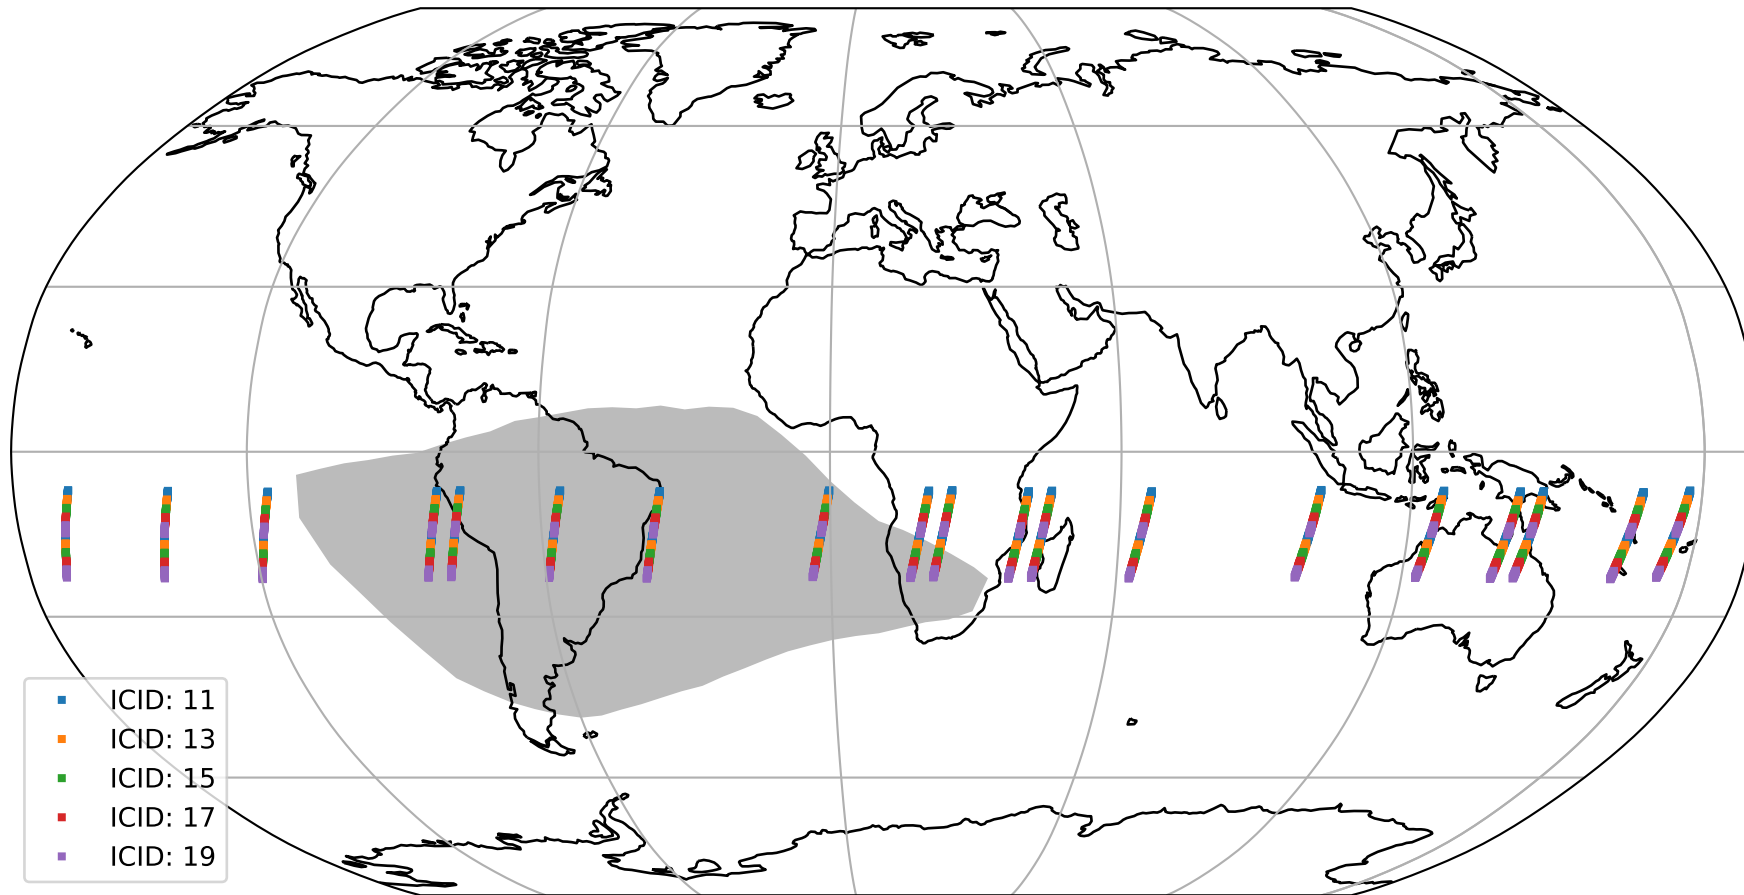

Tropomi SWIR offset (official)

orbits : 19 in [29662, 29707]
coverage : 2023-07-05 / 2023-07-08
median : 0.52602 V
spread : 0.035913 V
created : 2023-08-21T15:33:02

value detector map

Tropomi SWIR offset (official)

orbits : 19 in [29662, 29707]
coverage : 2023-07-05 / 2023-07-08
median : 31.284 μV
spread : 15.445 μV
created : 2023-08-21T15:33:02

Tropomi SWIR offset (official)

orbits : 19 in [29662, 29707]
coverage : 2023-07-05 / 2023-07-08
median : 0.0099136 mV
spread : 0.41866 mV
created : 2023-08-21T15:33:02

value compared with SWIR offset CKD

Tropomi SWIR offset (official) ground-tracks of Sentinel-5P

orbits : 19 in [29662, 29707]
coverage : 2023-07-05 / 2023-07-08
created : 2023-08-21T15:33:02

Tropomi SWIR offset (official)

orbits : [2827, 29707]
coverage : 2018-04-30 / 2023-07-08
created : 2023-08-21T15:33:03

trend of detector median & temperatures