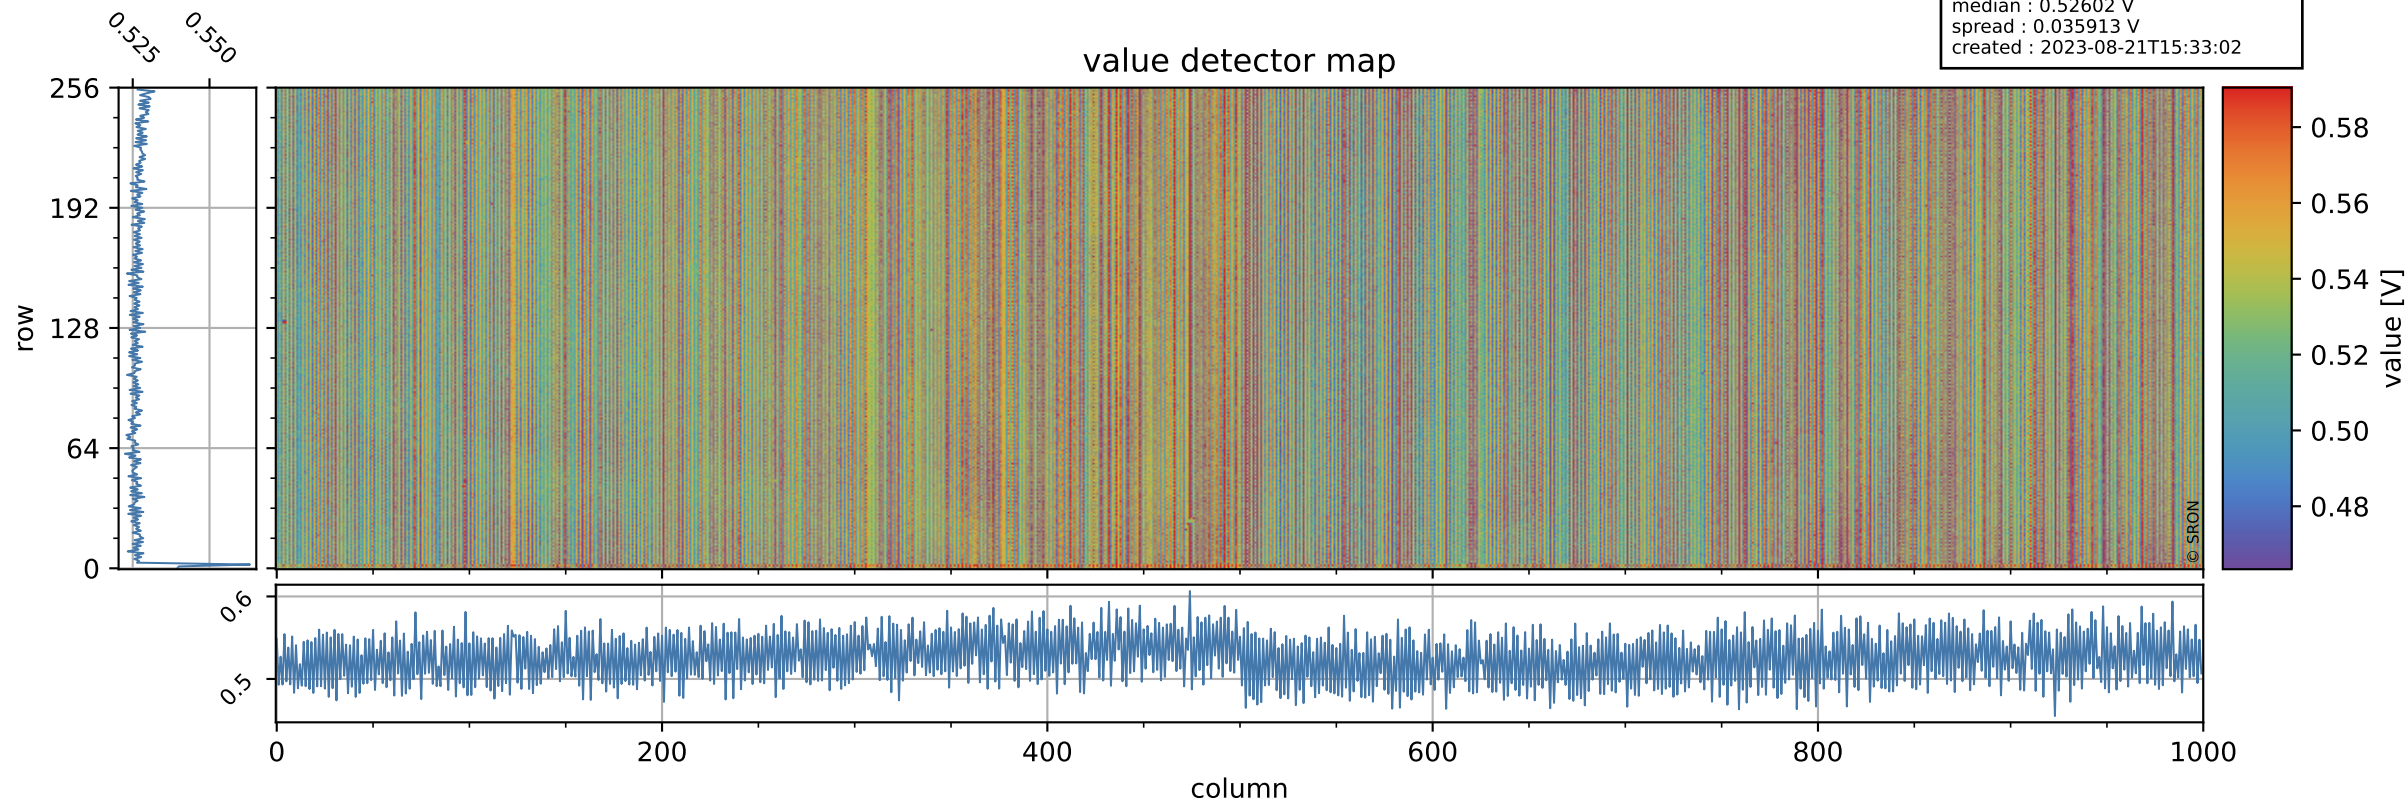

Tropomi SWIR offset (official)

orbits : 19 in [29662, 29707]
coverage : 2023-07-05 / 2023-07-08
median : 0.52602 V
spread : 0.035913 V
created : 2023-08-21T15:33:02

value detector map

Tropomi SWIR offset (official)

orbits : 19 in [29662, 29707]
coverage : 2023-07-05 / 2023-07-08
median : 31.284 μV
spread : 15.445 μV
created : 2023-08-21T15:33:02

Tropomi SWIR offset (official)

orbits : 19 in [29662, 29707]
coverage : 2023-07-05 / 2023-07-08
median : 0.0099136 mV
spread : 0.41866 mV
created : 2023-08-21T15:33:02

value compared with SWIR offset CKD

Tropomi SWIR offset (official) ground-tracks of Sentinel-5P

orbits : 19 in [29662, 29707]
coverage : 2023-07-05 / 2023-07-08
created : 2023-08-21T15:33:02

Tropomi SWIR offset (official)

orbits : [2827, 29707]
coverage : 2018-04-30 / 2023-07-08
created : 2023-08-21T15:33:03

trend of detector median & temperatures