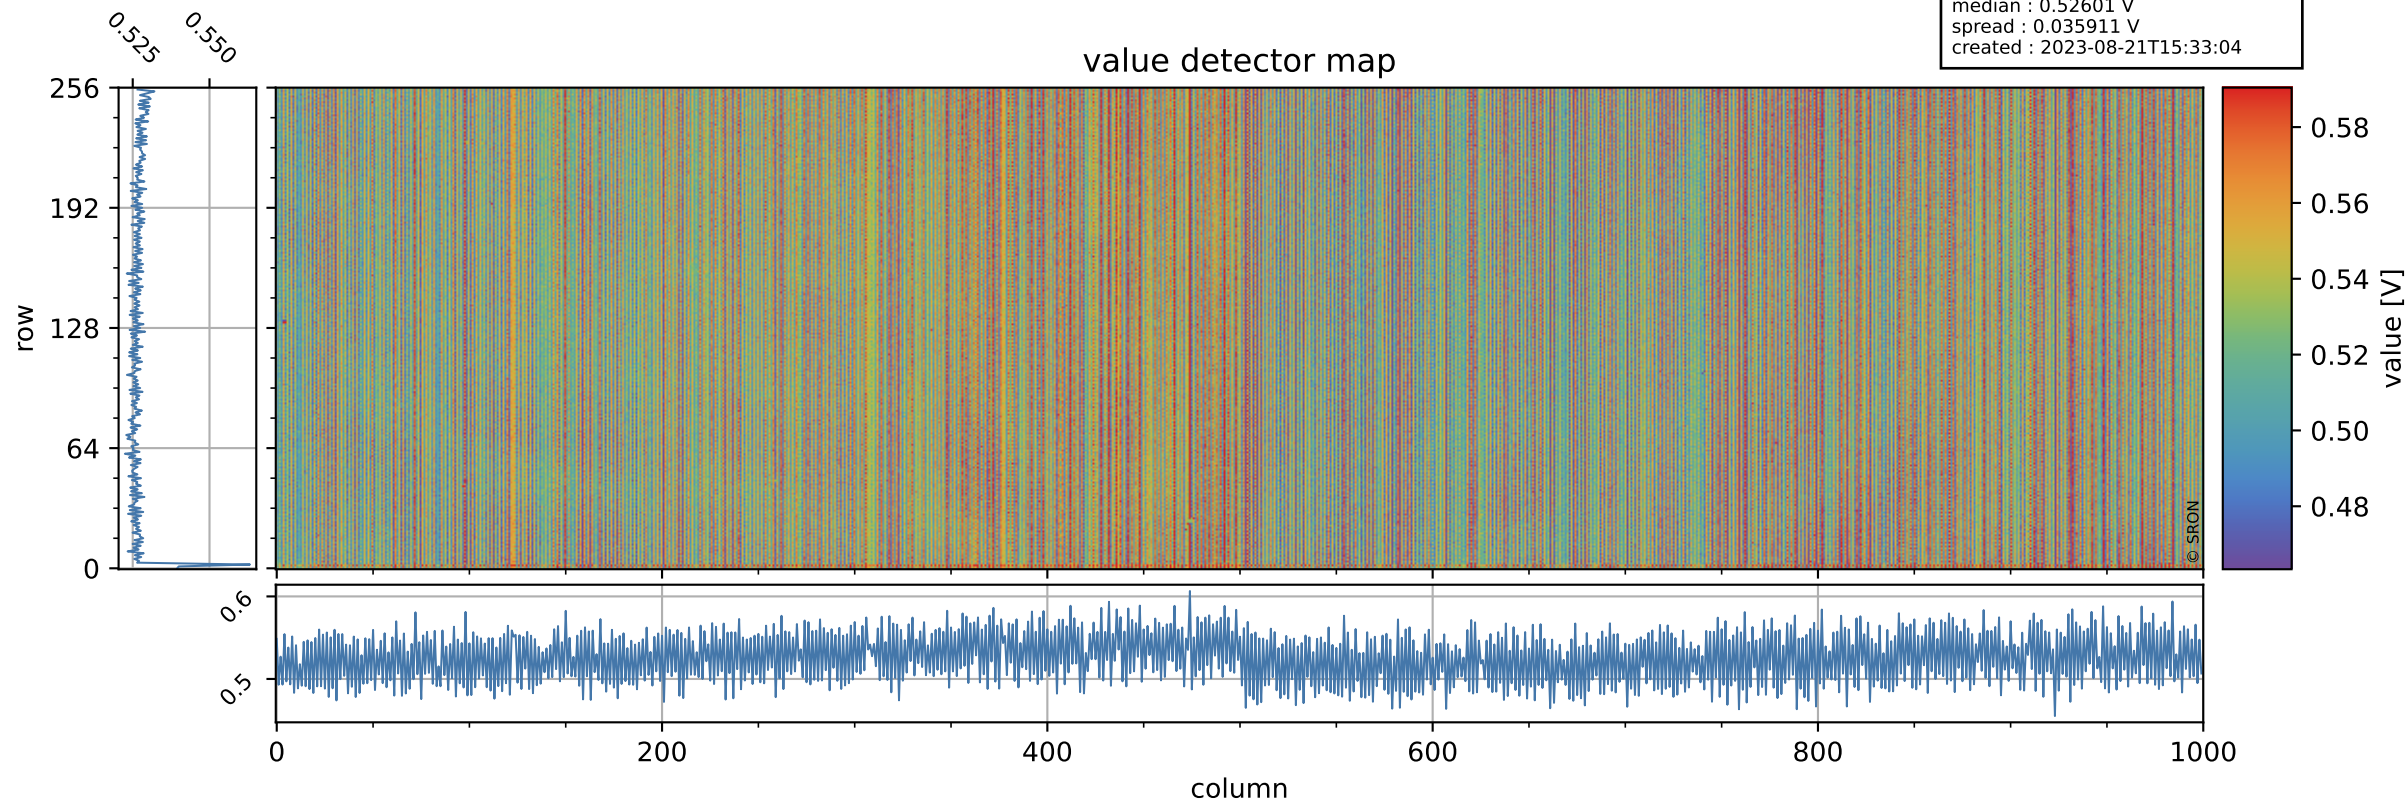

# Tropomi SWIR offset (official)

orbits : 19 in [29677, 29722]  
coverage : 2023-07-06 / 2023-07-09  
median : 0.52601 V  
spread : 0.035911 V  
created : 2023-08-21T15:33:04

## value detector map

# Tropomi SWIR offset (official)

orbits : 19 in [29677, 29722]  
coverage : 2023-07-06 / 2023-07-09  
median : 33.863  $\mu\text{V}$   
spread : 16.15  $\mu\text{V}$   
created : 2023-08-21T15:33:04

# Tropomi SWIR offset (official) ground-tracks of Sentinel-5P

orbits : 19 in [29677, 29722]  
coverage : 2023-07-06 / 2023-07-09  
created : 2023-08-21T15:33:05