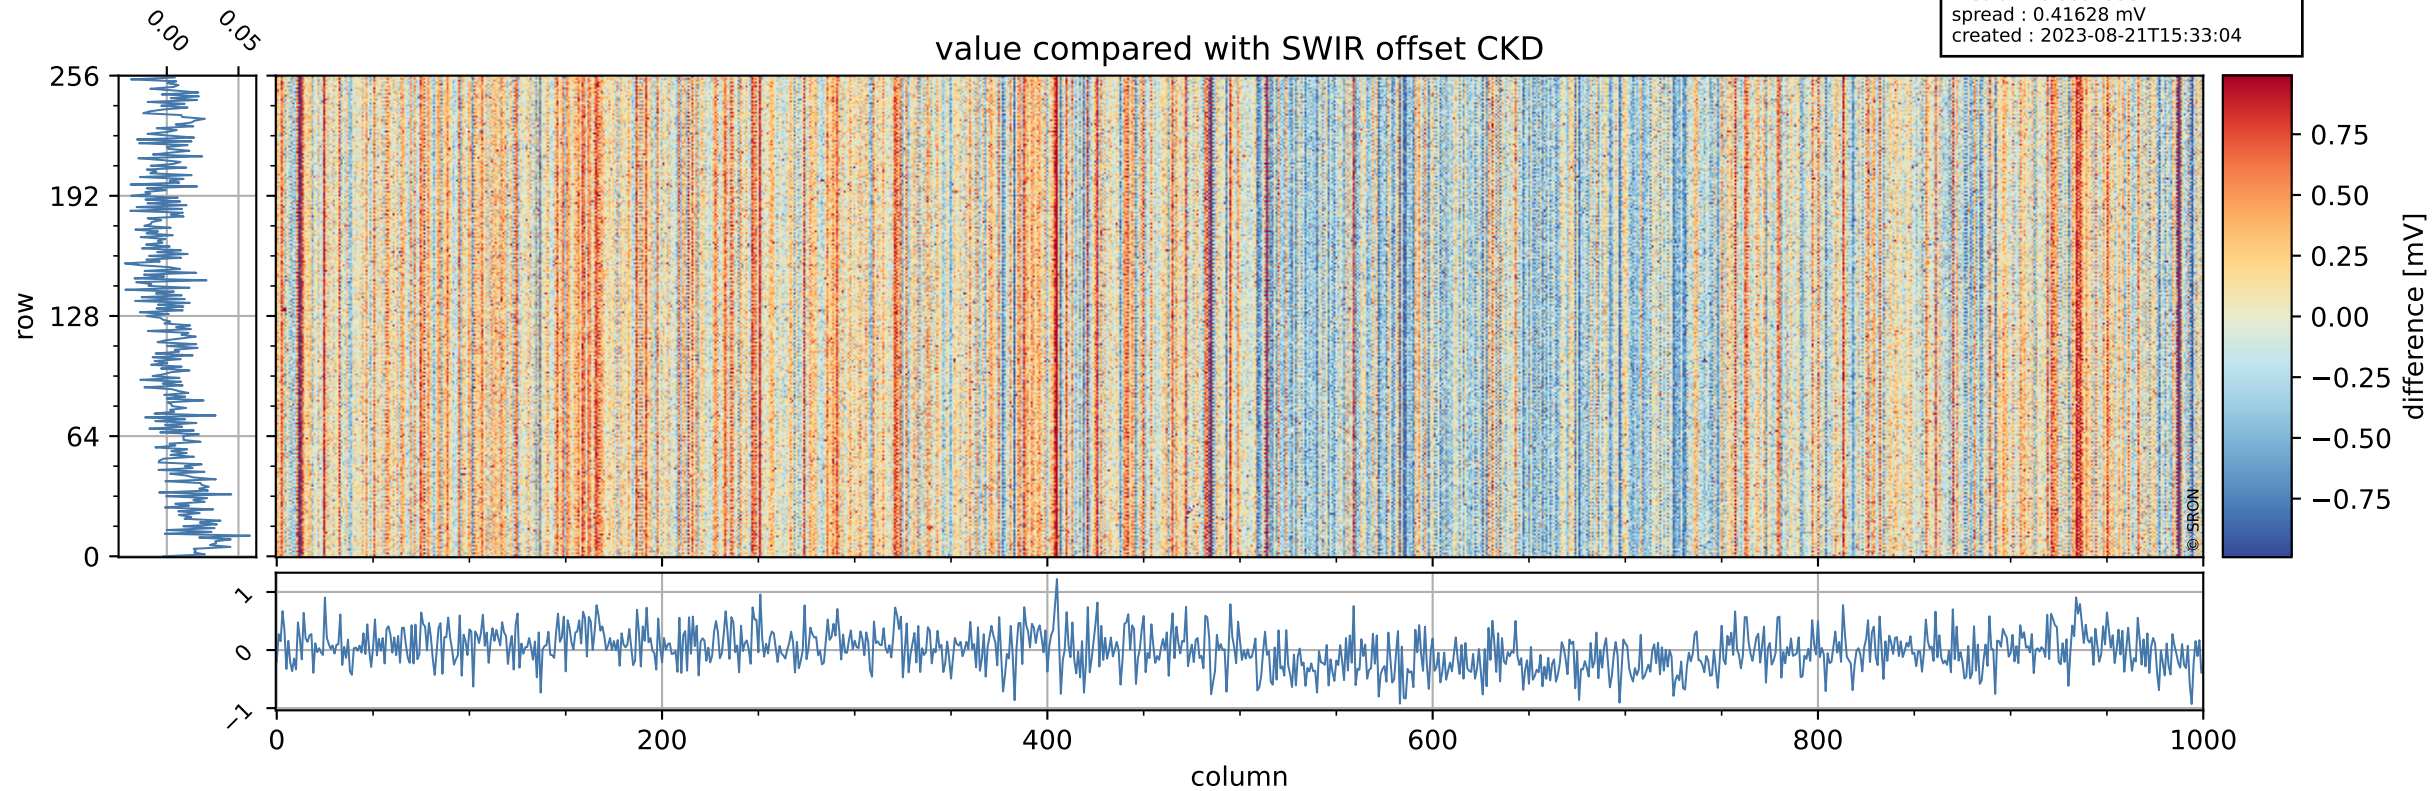

## value detector map

# Tropomi SWIR offset (official)

orbits : 19 in [29677, 29722]  
coverage : 2023-07-06 / 2023-07-09  
median : 33.863  $\mu\text{V}$   
spread : 16.15  $\mu\text{V}$   
created : 2023-08-21T15:33:04

# Tropomi SWIR offset (official)

orbits : 19 in [29677, 29722]  
coverage : 2023-07-06 / 2023-07-09  
median : 0.0037556 mV  
spread : 0.41628 mV  
created : 2023-08-21T15:33:04

value compared with SWIR offset CKD

# Tropomi SWIR offset (official) ground-tracks of Sentinel-5P

orbits : 19 in [29677, 29722]  
coverage : 2023-07-06 / 2023-07-09  
created : 2023-08-21T15:33:05