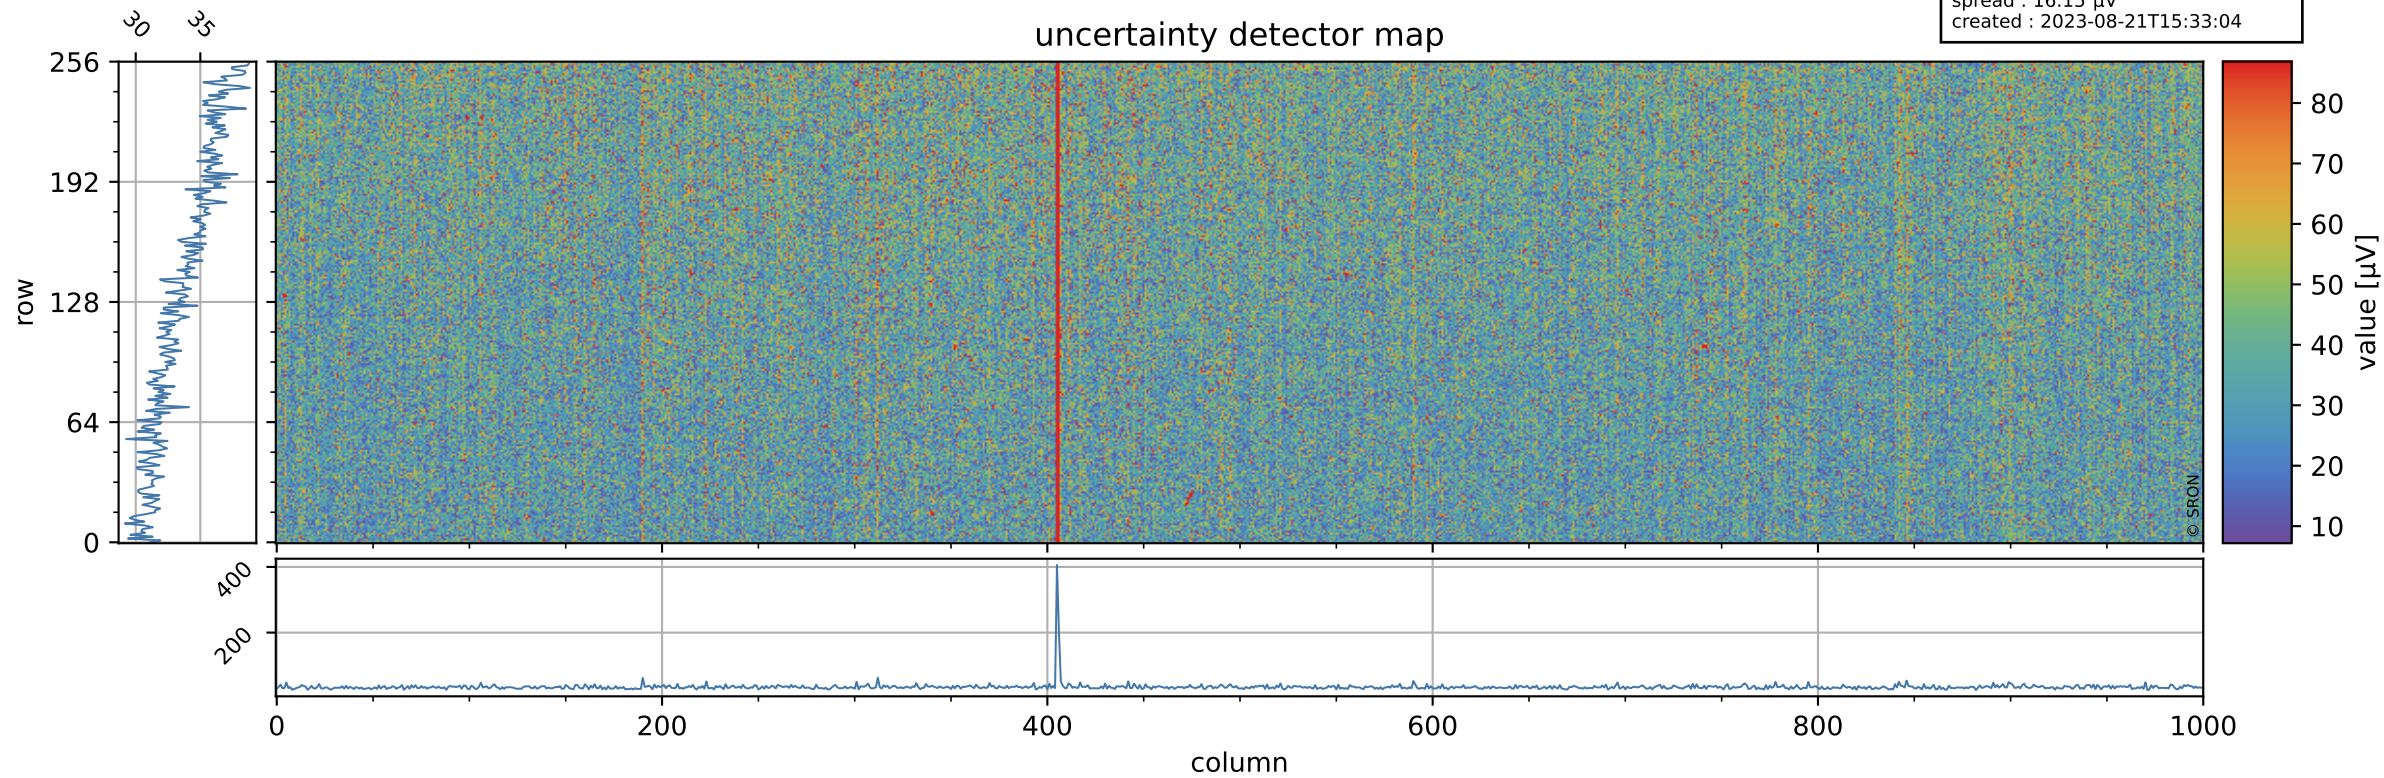

# Tropomi SWIR offset (official)

orbits : 19 in [29677, 29722]  
coverage : 2023-07-06 / 2023-07-09  
median : 0.52601 V  
spread : 0.035911 V  
created : 2023-08-21T15:33:04

## value detector map

# Tropomi SWIR offset (official)

orbits : 19 in [29677, 29722]  
coverage : 2023-07-06 / 2023-07-09  
median : 33.863  $\mu\text{V}$   
spread : 16.15  $\mu\text{V}$   
created : 2023-08-21T15:33:04

# Tropomi SWIR offset (official) ground-tracks of Sentinel-5P

orbits : 19 in [29677, 29722]  
coverage : 2023-07-06 / 2023-07-09  
created : 2023-08-21T15:33:05