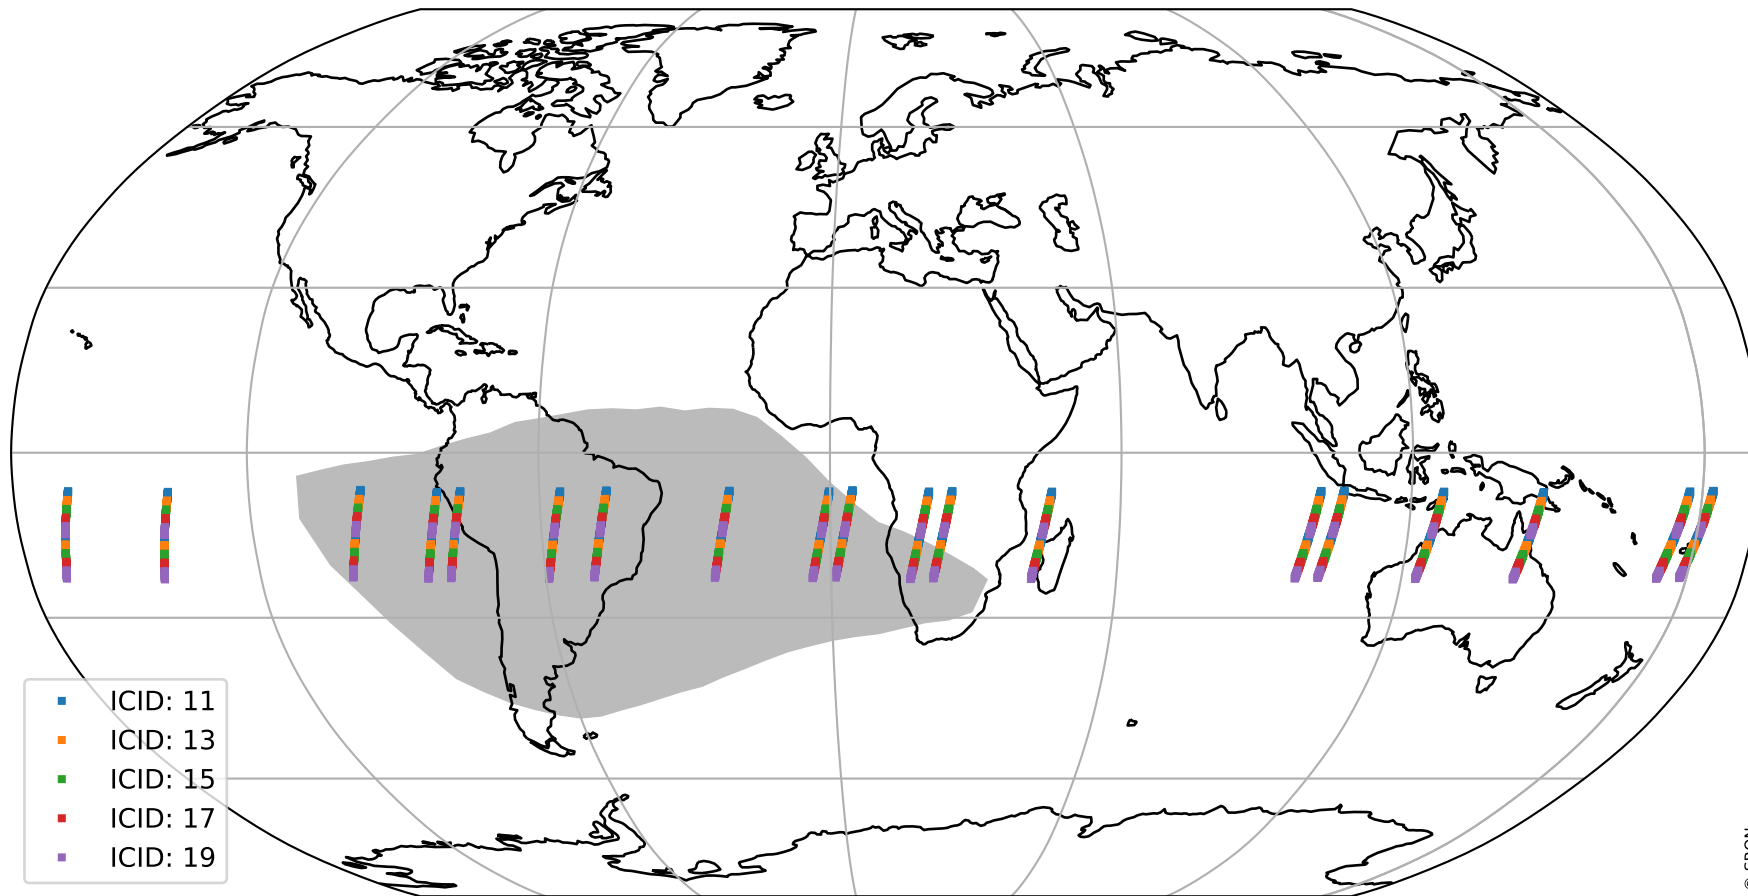

# Tropomi SWIR offset (official)

orbits : 19 in [29677, 29722]  
coverage : 2023-07-06 / 2023-07-09  
median : 33.863  $\mu\text{V}$   
spread : 16.15  $\mu\text{V}$   
created : 2023-08-21T15:33:04

# Tropomi SWIR offset (official)

orbits : 19 in [29677, 29722]  
coverage : 2023-07-06 / 2023-07-09  
median : 0.0037556 mV  
spread : 0.41628 mV  
created : 2023-08-21T15:33:04

value compared with SWIR offset CKD

# Tropomi SWIR offset (official) ground-tracks of Sentinel-5P

orbits : 19 in [29677, 29722]  
coverage : 2023-07-06 / 2023-07-09  
created : 2023-08-21T15:33:05

# Tropomi SWIR offset (official)

orbits : [2827, 29722]  
coverage : 2018-04-30 / 2023-07-09  
created : 2023-08-21T15:33:05