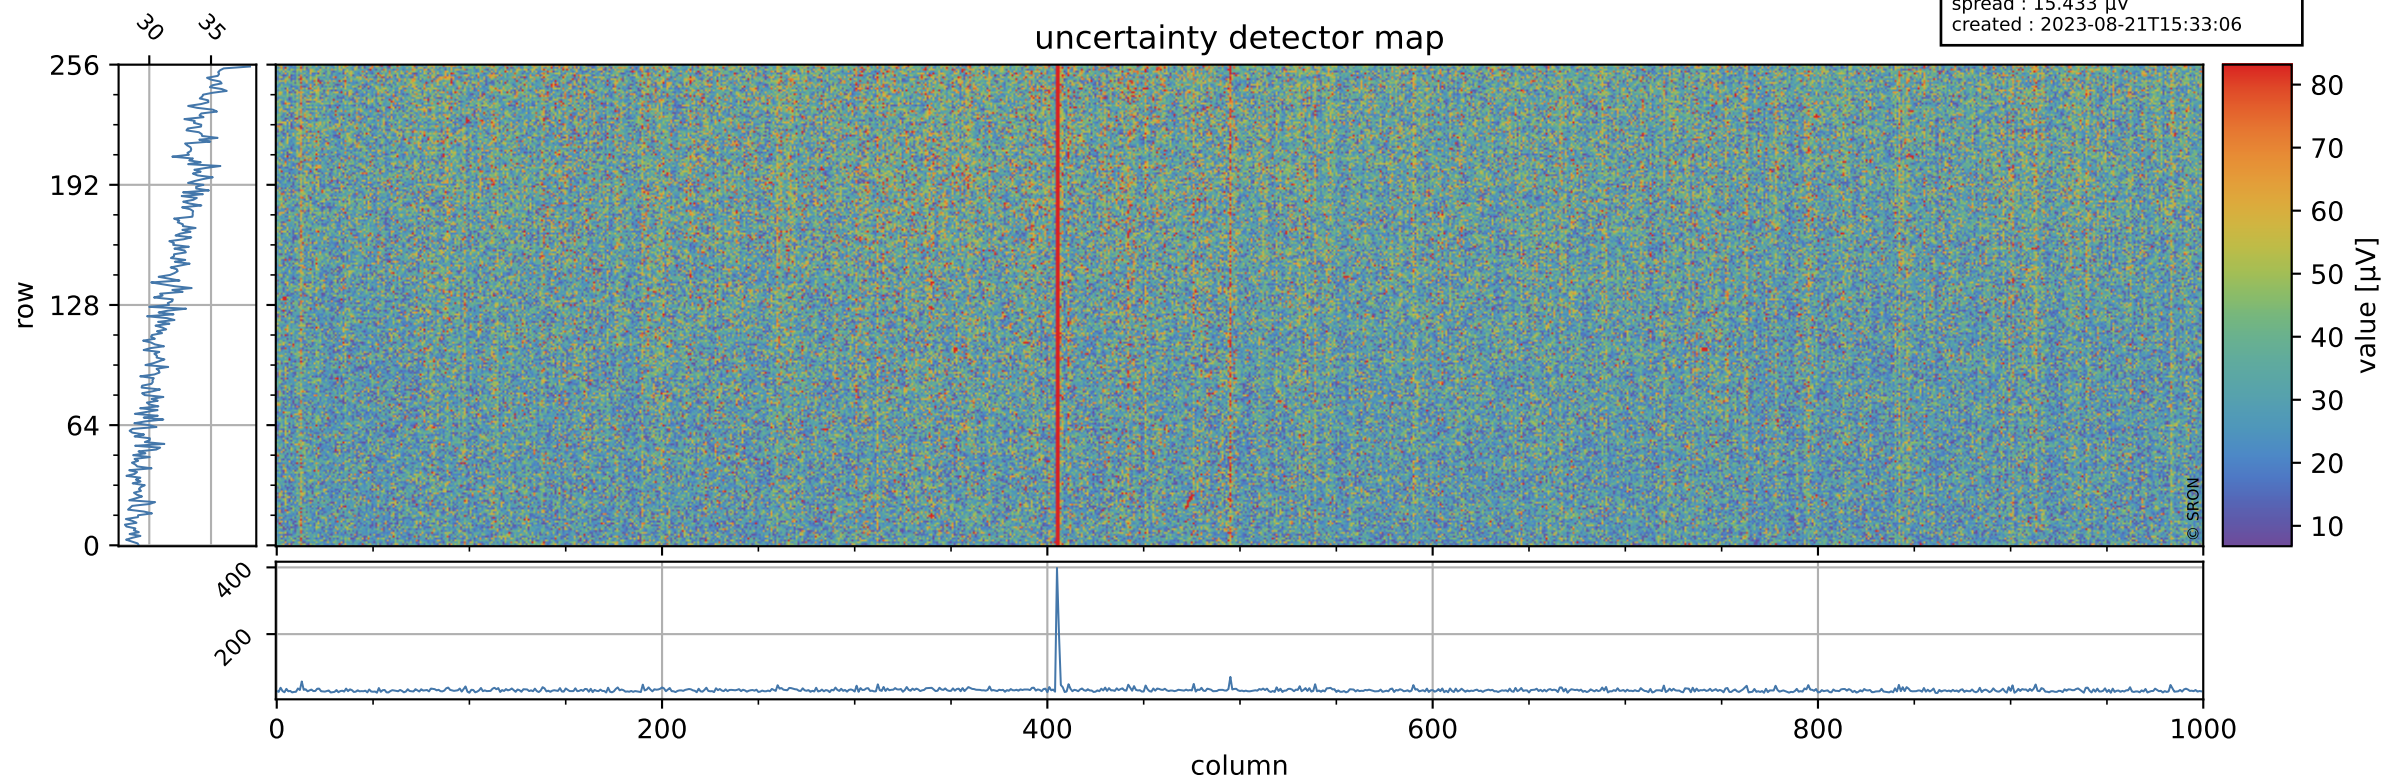

Tropomi SWIR offset (official)

orbits : 20 in [29692, 29737]
coverage : 2023-07-07 / 2023-07-10
median : 0.52601 V
spread : 0.035909 V
created : 2023-08-21T15:33:06

value detector map

Tropomi SWIR offset (official)

orbits : 20 in [29692, 29737]
coverage : 2023-07-07 / 2023-07-10
median : 31.932 μV
spread : 15.433 μV
created : 2023-08-21T15:33:06

Tropomi SWIR offset (official)

orbits : 20 in [29692, 29737]
coverage : 2023-07-07 / 2023-07-10
median : 0.0064679 mV
spread : 0.41496 mV
created : 2023-08-21T15:33:07

value compared with SWIR offset CKD

Tropomi SWIR offset (official) ground-tracks of Sentinel-5P

orbits : 20 in [29692, 29737]
coverage : 2023-07-07 / 2023-07-10
created : 2023-08-21T15:33:07

Tropomi SWIR offset (official)

orbits : [2827, 29737]
coverage : 2018-04-30 / 2023-07-10
created : 2023-08-21T15:33:07

trend of detector median & temperatures