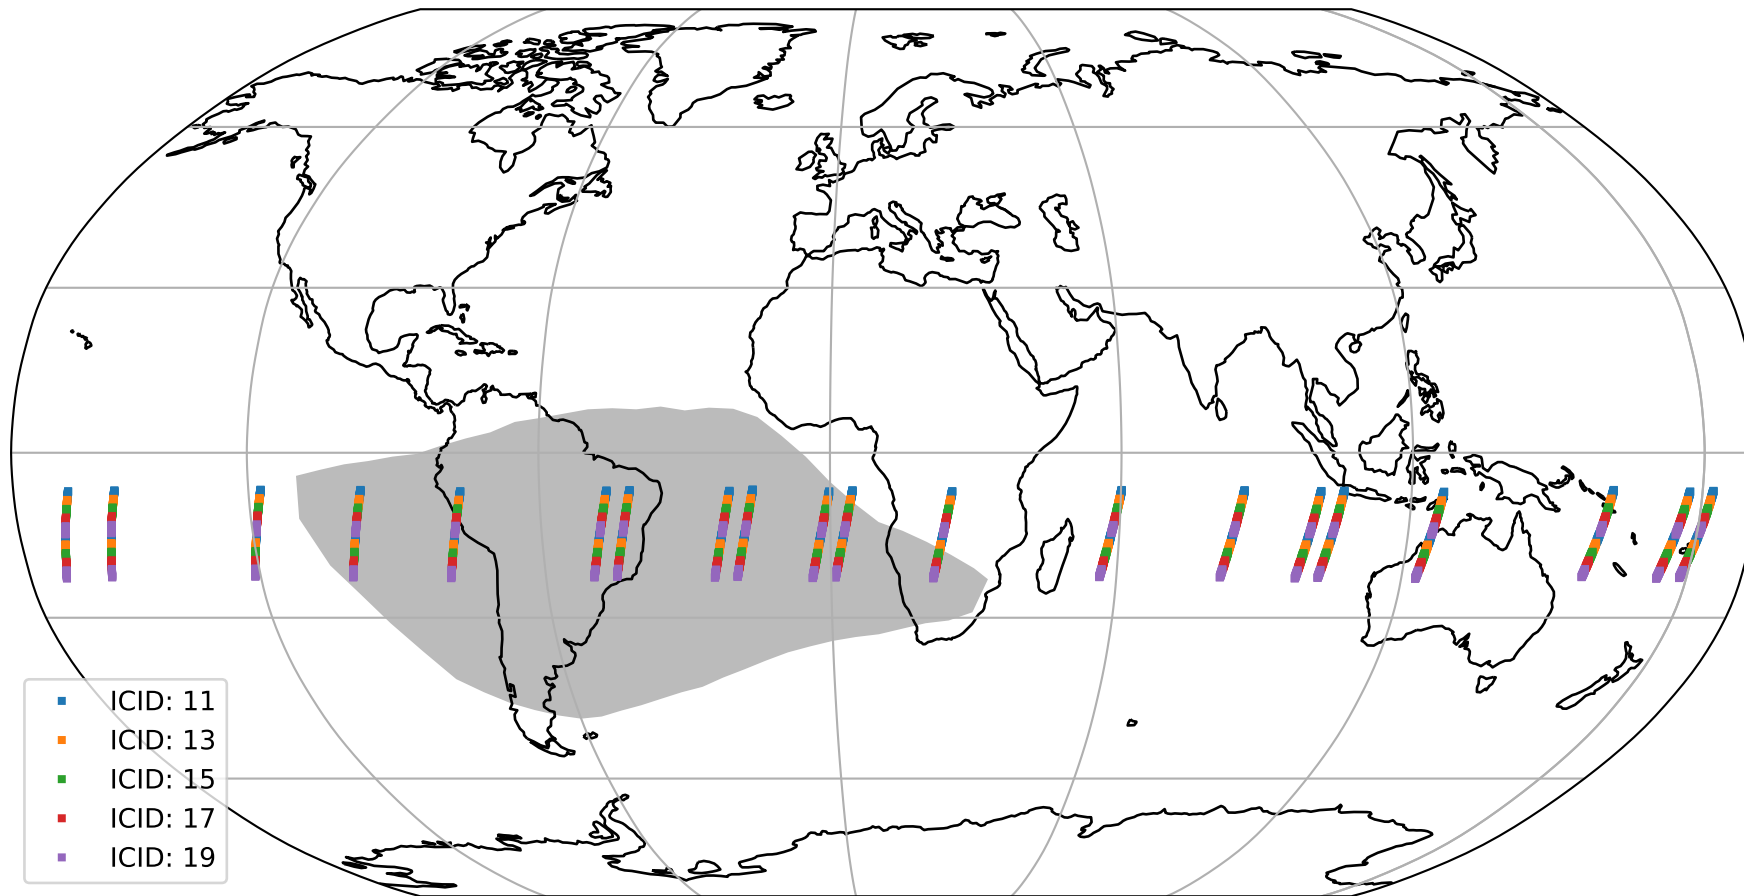

Tropomi SWIR offset (official)

orbits : 20 in [29692, 29737]
coverage : 2023-07-07 / 2023-07-10
median : 0.52601 V
spread : 0.035909 V
created : 2023-08-21T15:33:06

value detector map

Tropomi SWIR offset (official)

orbits : 20 in [29692, 29737]
coverage : 2023-07-07 / 2023-07-10
median : 31.932 μV
spread : 15.433 μV
created : 2023-08-21T15:33:06

Tropomi SWIR offset (official)

orbits : 20 in [29692, 29737]
coverage : 2023-07-07 / 2023-07-10
median : 0.0064679 mV
spread : 0.41496 mV
created : 2023-08-21T15:33:07

value compared with SWIR offset CKD

Tropomi SWIR offset (official) ground-tracks of Sentinel-5P

orbits : 20 in [29692, 29737]
coverage : 2023-07-07 / 2023-07-10
created : 2023-08-21T15:33:07

Tropomi SWIR offset (official)

orbits : [2827, 29737]
coverage : 2018-04-30 / 2023-07-10
created : 2023-08-21T15:33:07

trend of detector median & temperatures