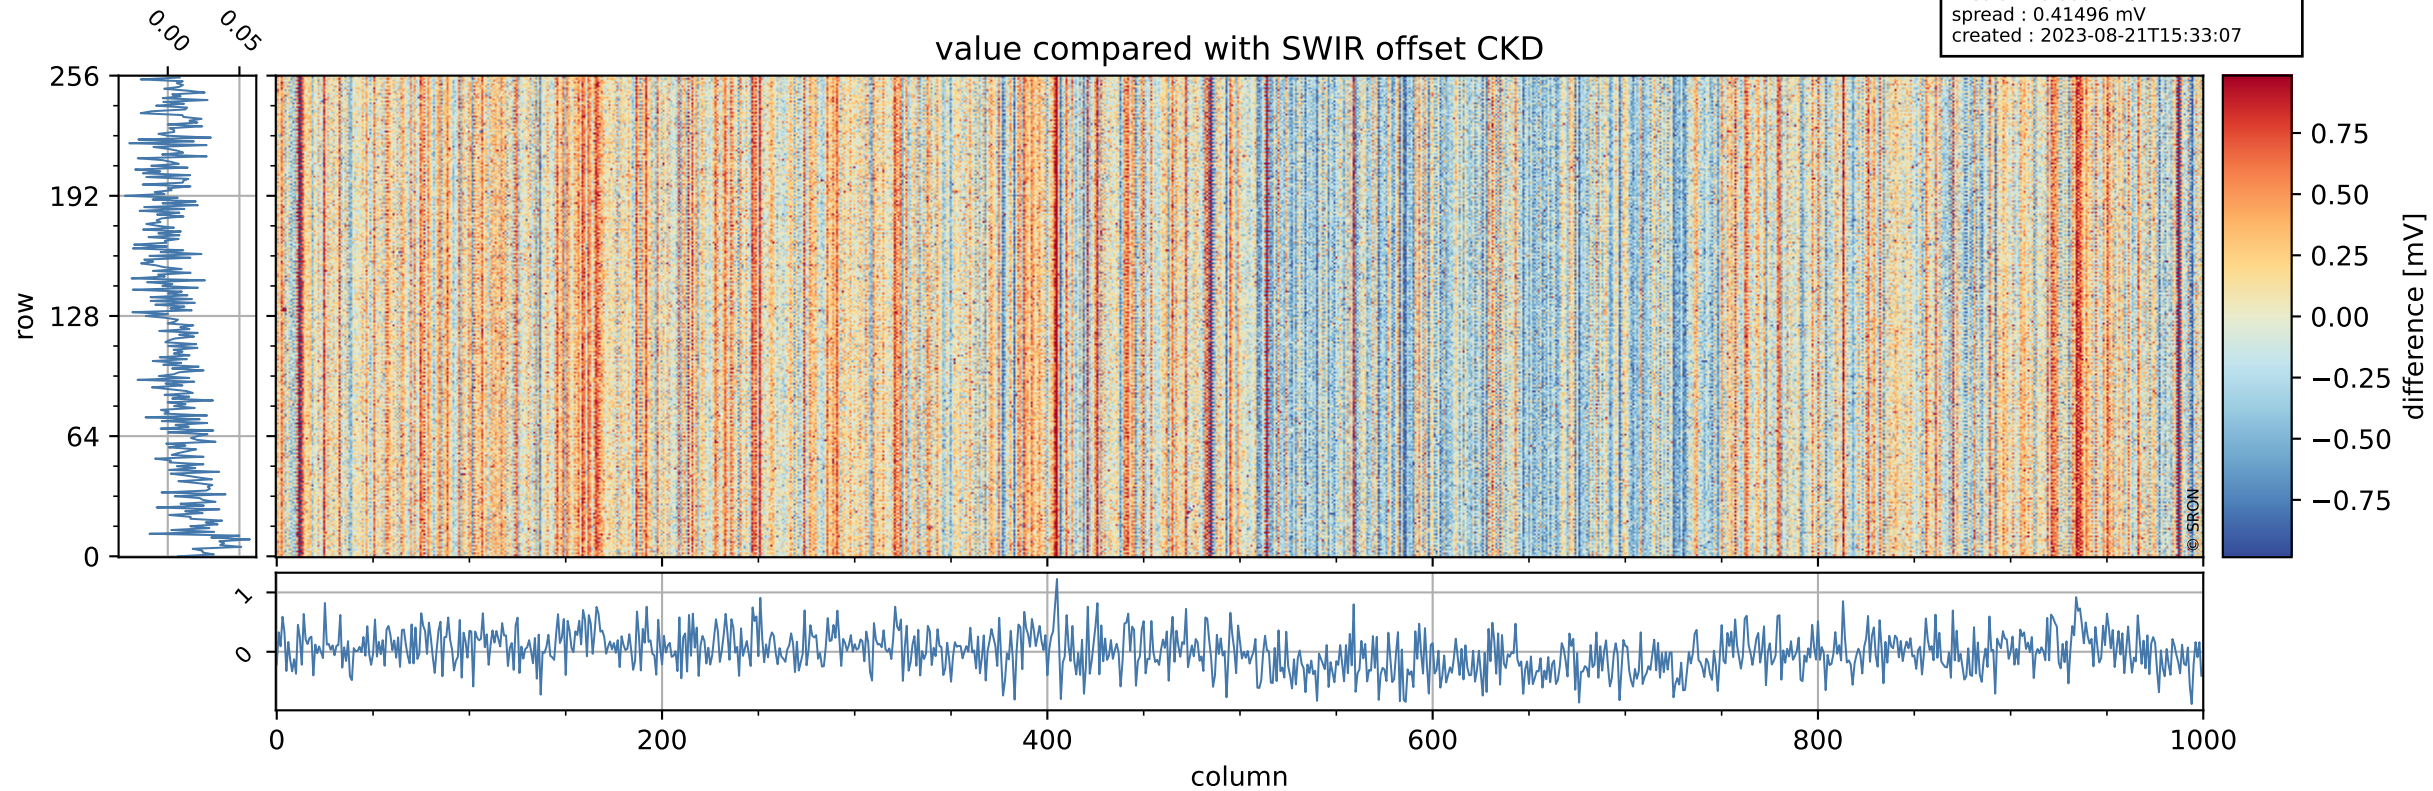

Tropomi SWIR offset (official)

orbits : 20 in [29692, 29737]
coverage : 2023-07-07 / 2023-07-10
median : 0.52601 V
spread : 0.035909 V
created : 2023-08-21T15:33:06

value detector map

Tropomi SWIR offset (official)

orbits : 20 in [29692, 29737]
coverage : 2023-07-07 / 2023-07-10
median : 31.932 μV
spread : 15.433 μV
created : 2023-08-21T15:33:06

Tropomi SWIR offset (official)

orbits : 20 in [29692, 29737]
coverage : 2023-07-07 / 2023-07-10
median : 0.0064679 mV
spread : 0.41496 mV
created : 2023-08-21T15:33:07

value compared with SWIR offset CKD

Tropomi SWIR offset (official) ground-tracks of Sentinel-5P

orbits : 20 in [29692, 29737]
coverage : 2023-07-07 / 2023-07-10
created : 2023-08-21T15:33:07

Tropomi SWIR offset (official)

orbits : [2827, 29737]
coverage : 2018-04-30 / 2023-07-10
created : 2023-08-21T15:33:07

trend of detector median & temperatures