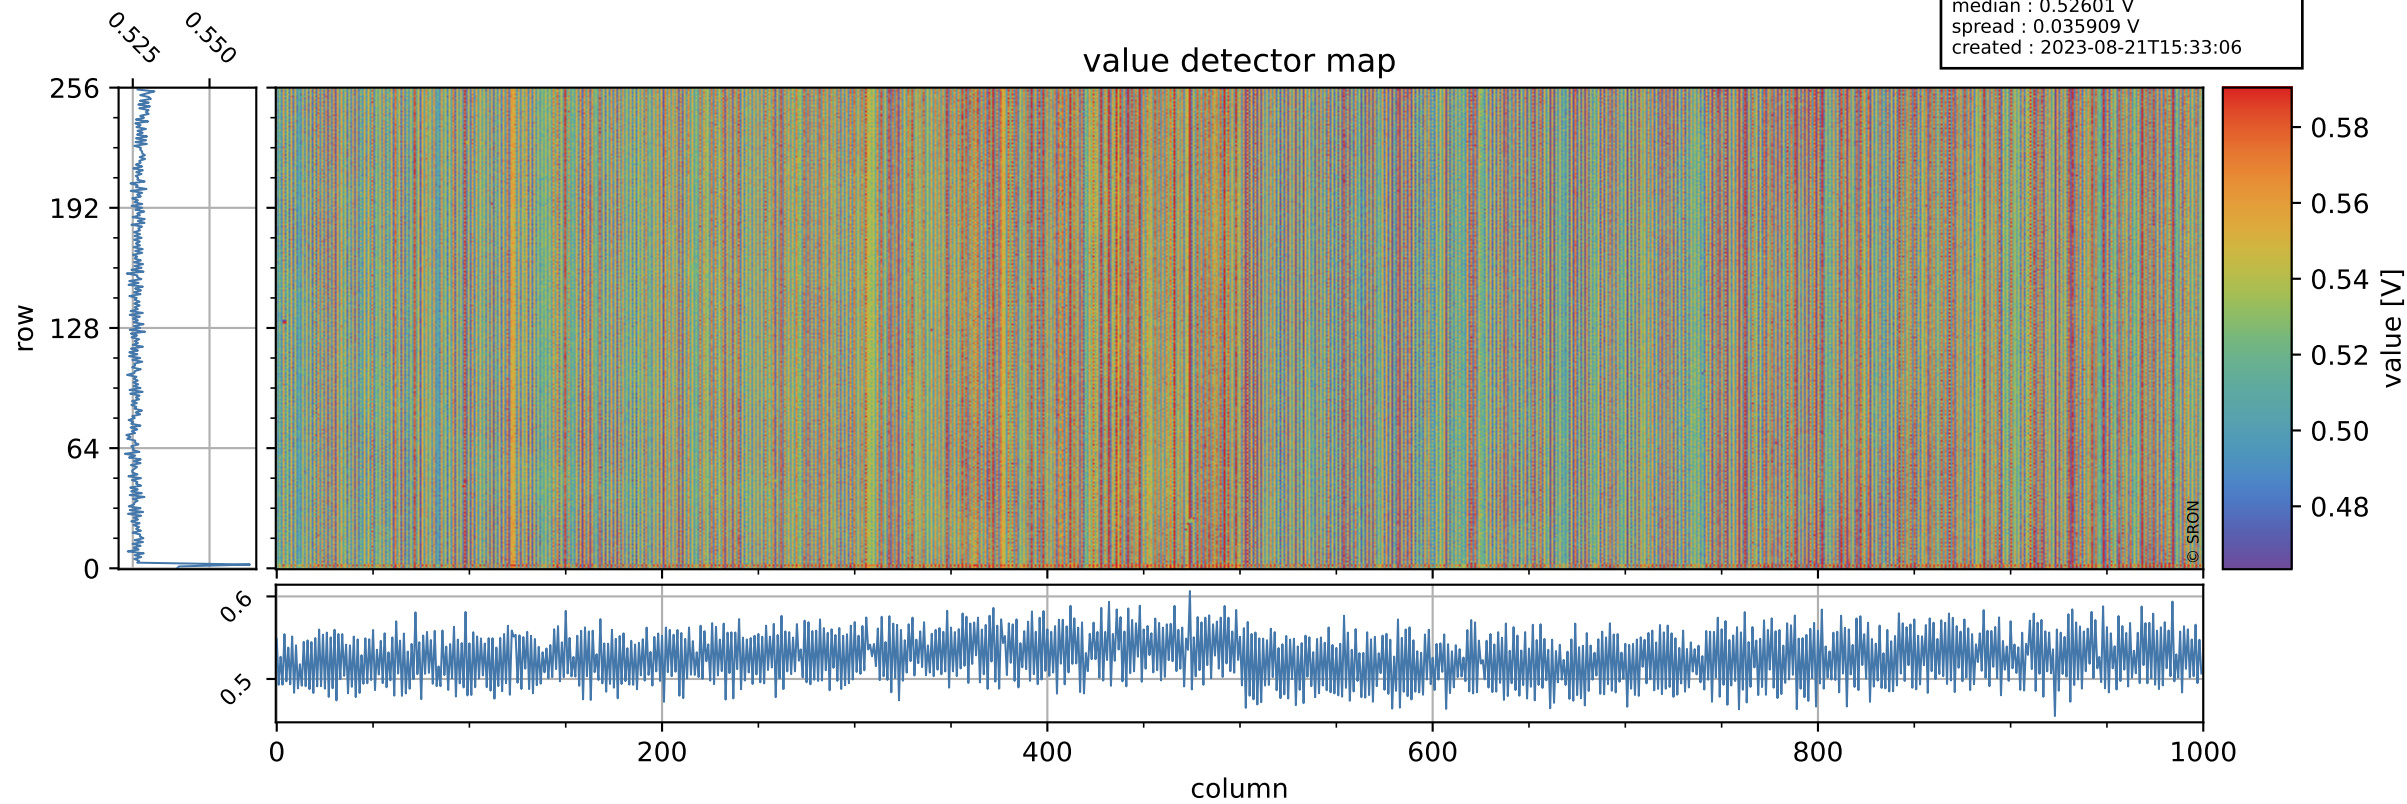

Tropomi SWIR offset (official)

orbits : 20 in [29692, 29737]
coverage : 2023-07-07 / 2023-07-10
median : 0.52601 V
spread : 0.035909 V
created : 2023-08-21T15:33:06

value detector map

Tropomi SWIR offset (official)

orbits : 20 in [29692, 29737]
coverage : 2023-07-07 / 2023-07-10
median : 31.932 μV
spread : 15.433 μV
created : 2023-08-21T15:33:06

Tropomi SWIR offset (official)

orbits : 20 in [29692, 29737]
coverage : 2023-07-07 / 2023-07-10
median : 0.0064679 mV
spread : 0.41496 mV
created : 2023-08-21T15:33:07

value compared with SWIR offset CKD

Tropomi SWIR offset (official) ground-tracks of Sentinel-5P

orbits : 20 in [29692, 29737]
coverage : 2023-07-07 / 2023-07-10
created : 2023-08-21T15:33:07

Tropomi SWIR offset (official)

orbits : [2827, 29737]
coverage : 2018-04-30 / 2023-07-10
created : 2023-08-21T15:33:07

trend of detector median & temperatures