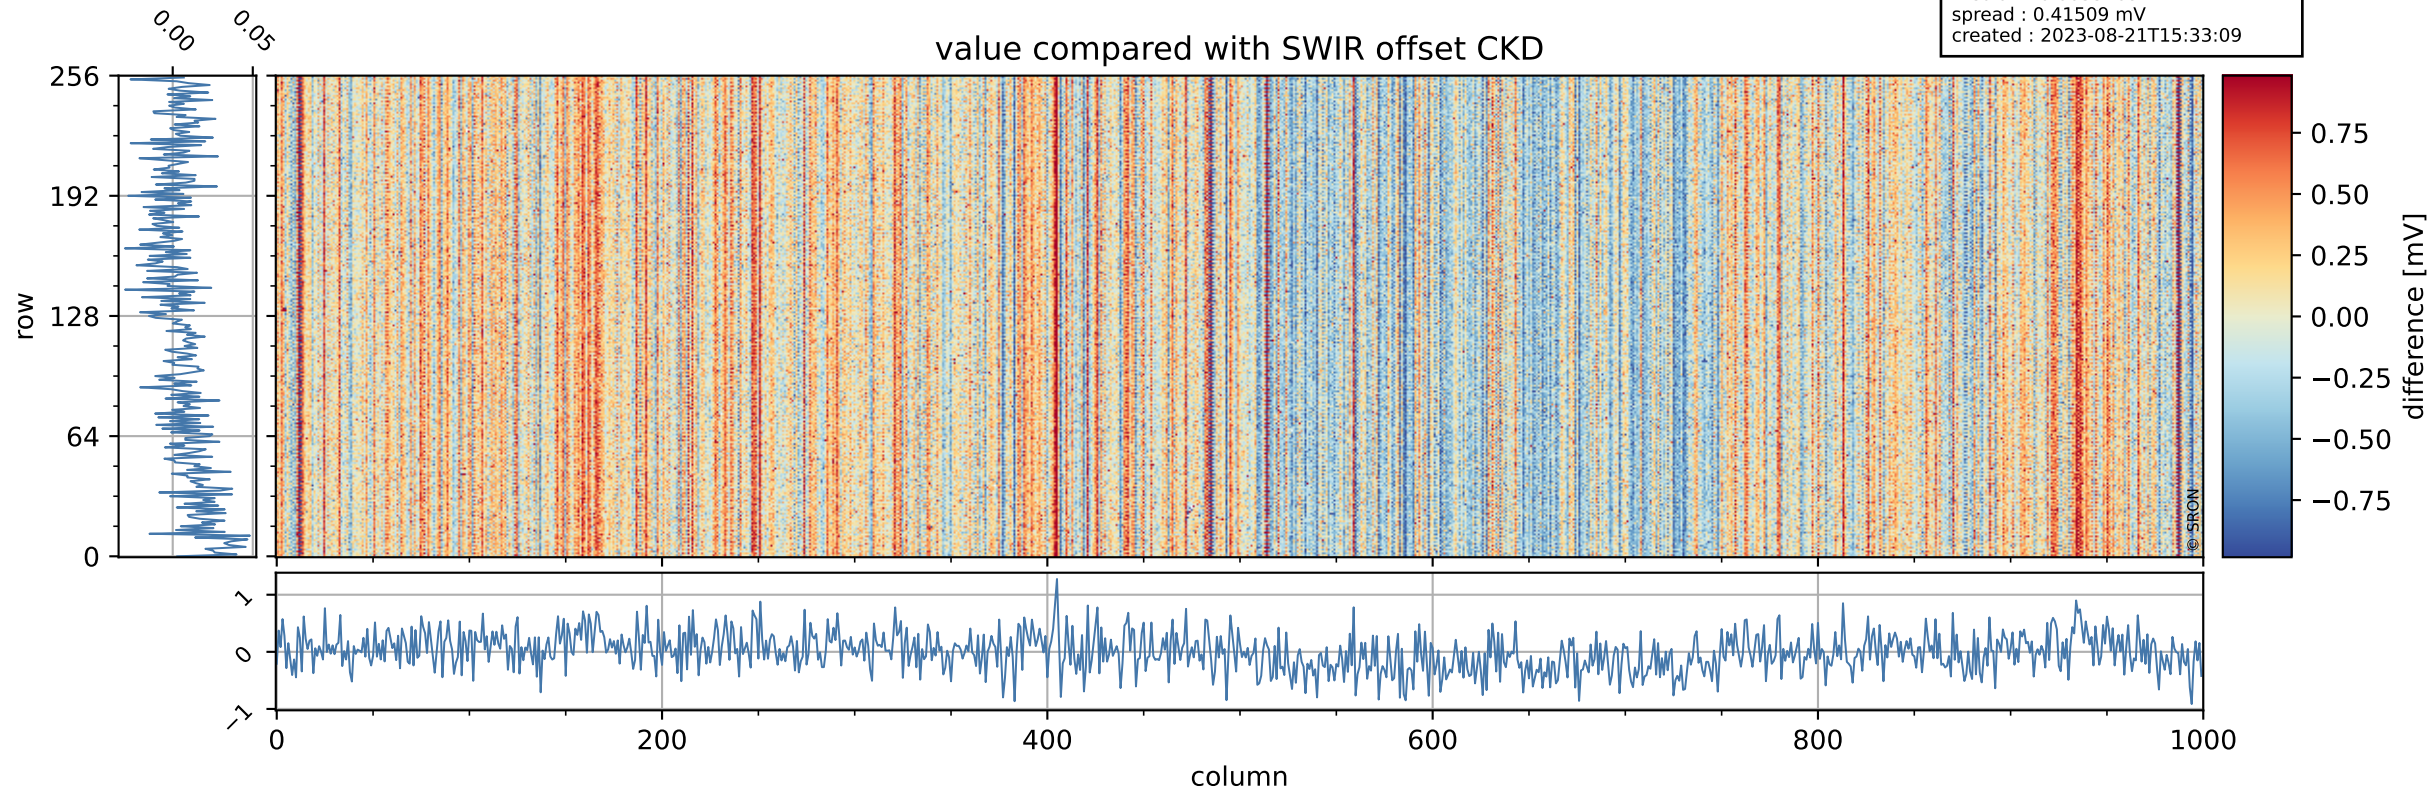

Tropomi SWIR offset (official)

orbits : 19 in [29707, 29752]
coverage : 2023-07-08 / 2023-07-11
median : 0.52601 V
spread : 0.035908 V
created : 2023-08-21T15:33:08

value detector map

Tropomi SWIR offset (official)

orbits : 19 in [29707, 29752]
coverage : 2023-07-08 / 2023-07-11
median : 31.637 μV
spread : 15.362 μV
created : 2023-08-21T15:33:09

Tropomi SWIR offset (official)

orbits : 19 in [29707, 29752]
coverage : 2023-07-08 / 2023-07-11
median : 0.0055709 mV
spread : 0.41509 mV
created : 2023-08-21T15:33:09

value compared with SWIR offset CKD

Tropomi SWIR offset (official) ground-tracks of Sentinel-5P

orbits : 19 in [29707, 29752]
coverage : 2023-07-08 / 2023-07-11
created : 2023-08-21T15:33:09

Tropomi SWIR offset (official)

orbits : [2827, 29752]
coverage : 2018-04-30 / 2023-07-11
created : 2023-08-21T15:33:10

trend of detector median & temperatures