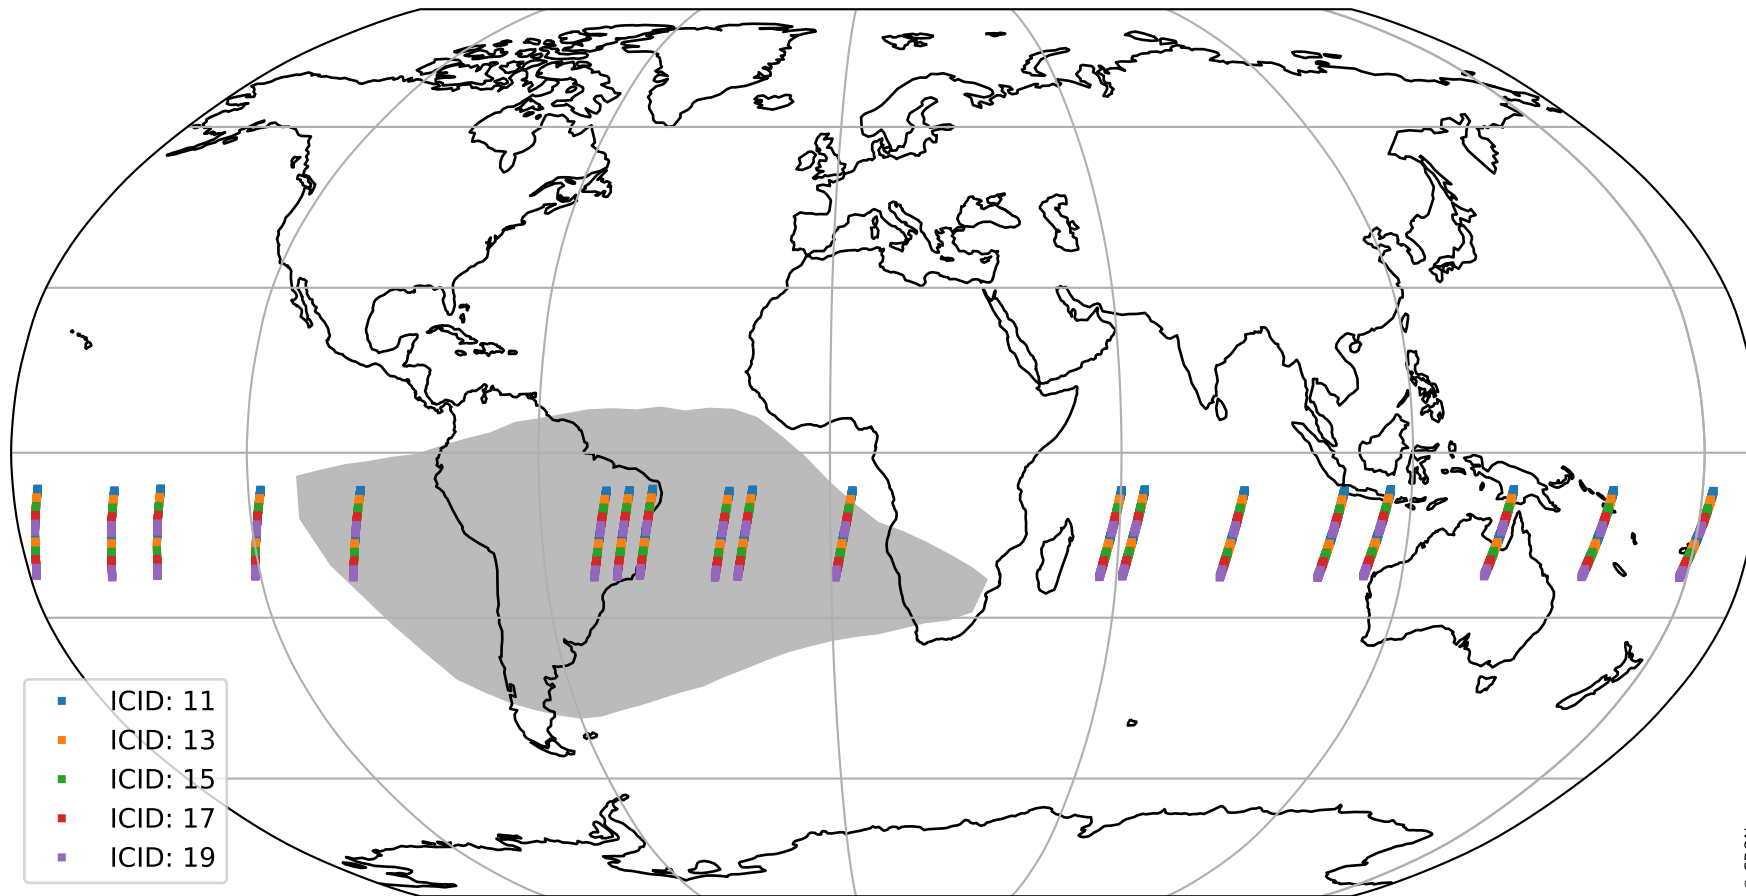

Tropomi SWIR offset (official)

orbits : 19 in [29707, 29752]
coverage : 2023-07-08 / 2023-07-11
median : 0.52601 V
spread : 0.035908 V
created : 2023-08-21T15:33:08

value detector map

Tropomi SWIR offset (official)

orbits : 19 in [29707, 29752]
coverage : 2023-07-08 / 2023-07-11
median : 31.637 μV
spread : 15.362 μV
created : 2023-08-21T15:33:09

Tropomi SWIR offset (official)

orbits : 19 in [29707, 29752]
coverage : 2023-07-08 / 2023-07-11
median : 0.0055709 mV
spread : 0.41509 mV
created : 2023-08-21T15:33:09

value compared with SWIR offset CKD

Tropomi SWIR offset (official) ground-tracks of Sentinel-5P

orbits : 19 in [29707, 29752]
coverage : 2023-07-08 / 2023-07-11
created : 2023-08-21T15:33:09

Tropomi SWIR offset (official)

orbits : [2827, 29752]
coverage : 2018-04-30 / 2023-07-11
created : 2023-08-21T15:33:10

trend of detector median & temperatures