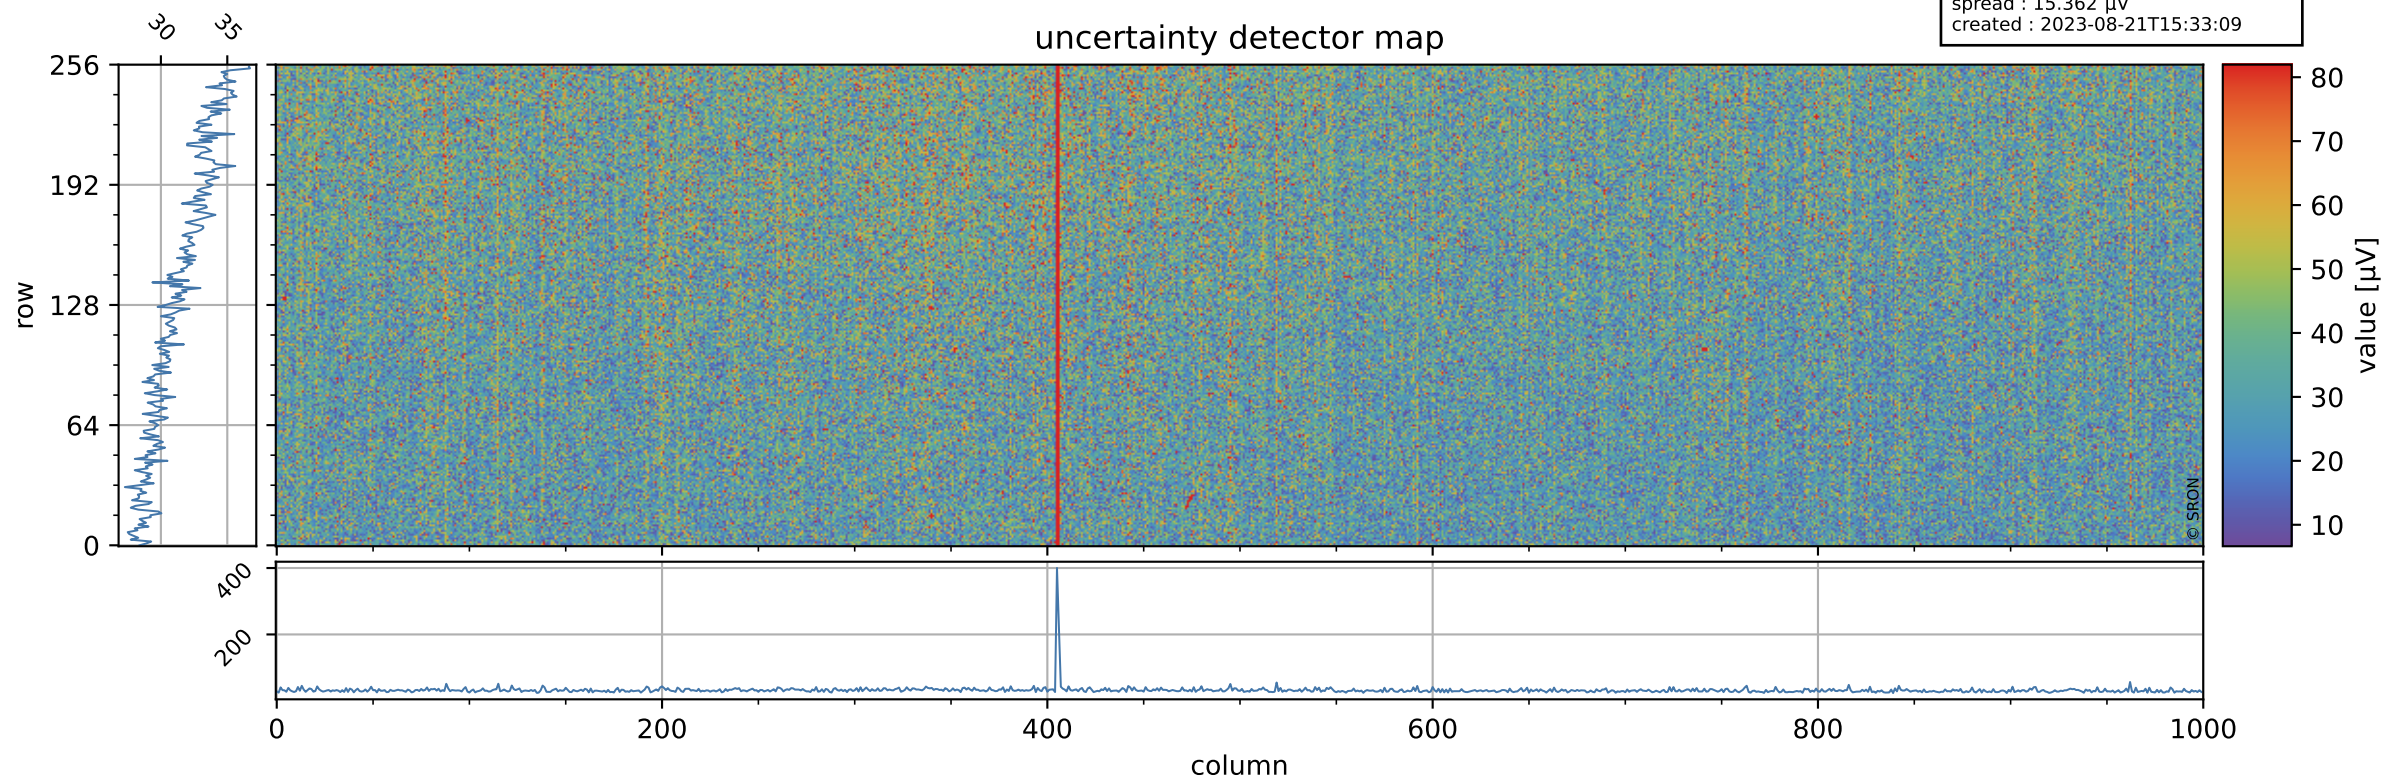

Tropomi SWIR offset (official)

orbits : 19 in [29707, 29752]
coverage : 2023-07-08 / 2023-07-11
median : 0.52601 V
spread : 0.035908 V
created : 2023-08-21T15:33:08

value detector map

Tropomi SWIR offset (official)

orbits : 19 in [29707, 29752]
coverage : 2023-07-08 / 2023-07-11
median : 31.637 μV
spread : 15.362 μV
created : 2023-08-21T15:33:09

Tropomi SWIR offset (official)

orbits : 19 in [29707, 29752]
coverage : 2023-07-08 / 2023-07-11
median : 0.0055709 mV
spread : 0.41509 mV
created : 2023-08-21T15:33:09

value compared with SWIR offset CKD

Tropomi SWIR offset (official) ground-tracks of Sentinel-5P

orbits : 19 in [29707, 29752]
coverage : 2023-07-08 / 2023-07-11
created : 2023-08-21T15:33:09

Tropomi SWIR offset (official)

orbits : [2827, 29752]
coverage : 2018-04-30 / 2023-07-11
created : 2023-08-21T15:33:10

trend of detector median & temperatures