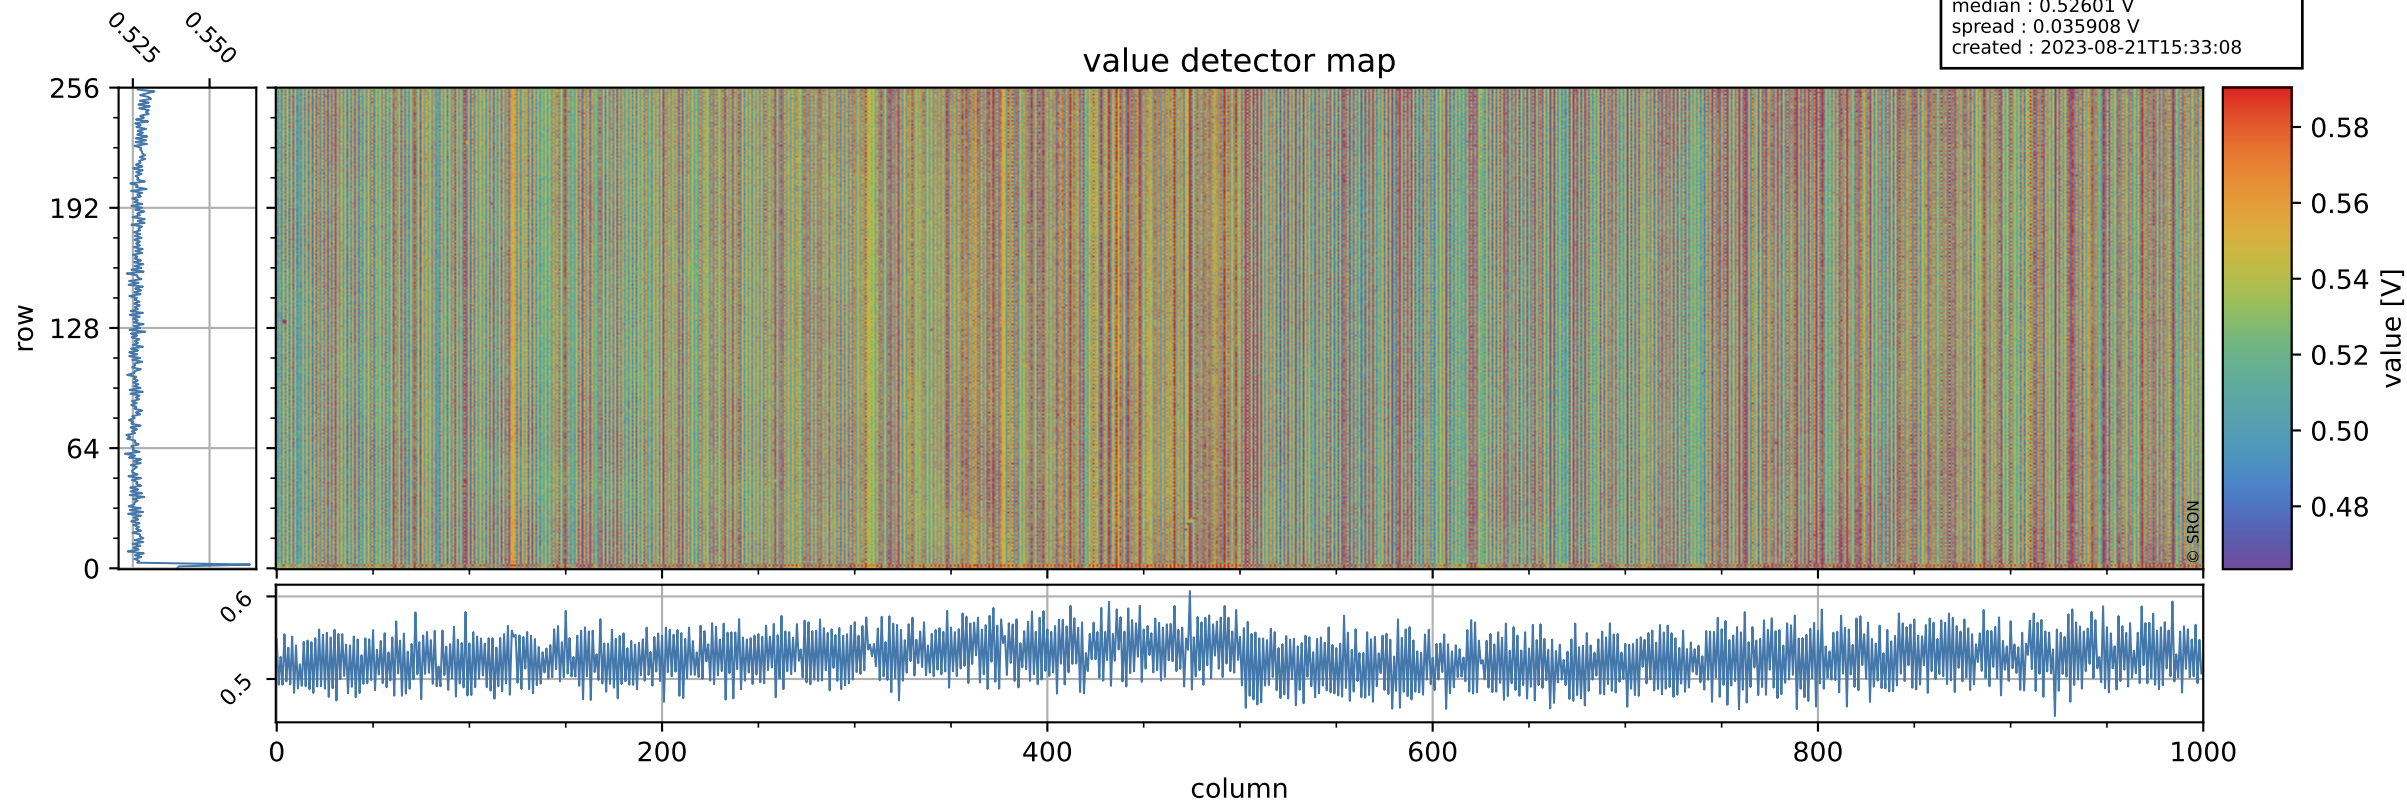

Tropomi SWIR offset (official)

orbits : 19 in [29707, 29752]
coverage : 2023-07-08 / 2023-07-11
median : 0.52601 V
spread : 0.035908 V
created : 2023-08-21T15:33:08

value detector map

Tropomi SWIR offset (official)

orbits : 19 in [29707, 29752]
coverage : 2023-07-08 / 2023-07-11
median : 31.637 μV
spread : 15.362 μV
created : 2023-08-21T15:33:09

Tropomi SWIR offset (official)

orbits : 19 in [29707, 29752]
coverage : 2023-07-08 / 2023-07-11
median : 0.0055709 mV
spread : 0.41509 mV
created : 2023-08-21T15:33:09

value compared with SWIR offset CKD

Tropomi SWIR offset (official) ground-tracks of Sentinel-5P

orbits : 19 in [29707, 29752]
coverage : 2023-07-08 / 2023-07-11
created : 2023-08-21T15:33:09

Tropomi SWIR offset (official)

orbits : [2827, 29752]
coverage : 2018-04-30 / 2023-07-11
created : 2023-08-21T15:33:10

trend of detector median & temperatures