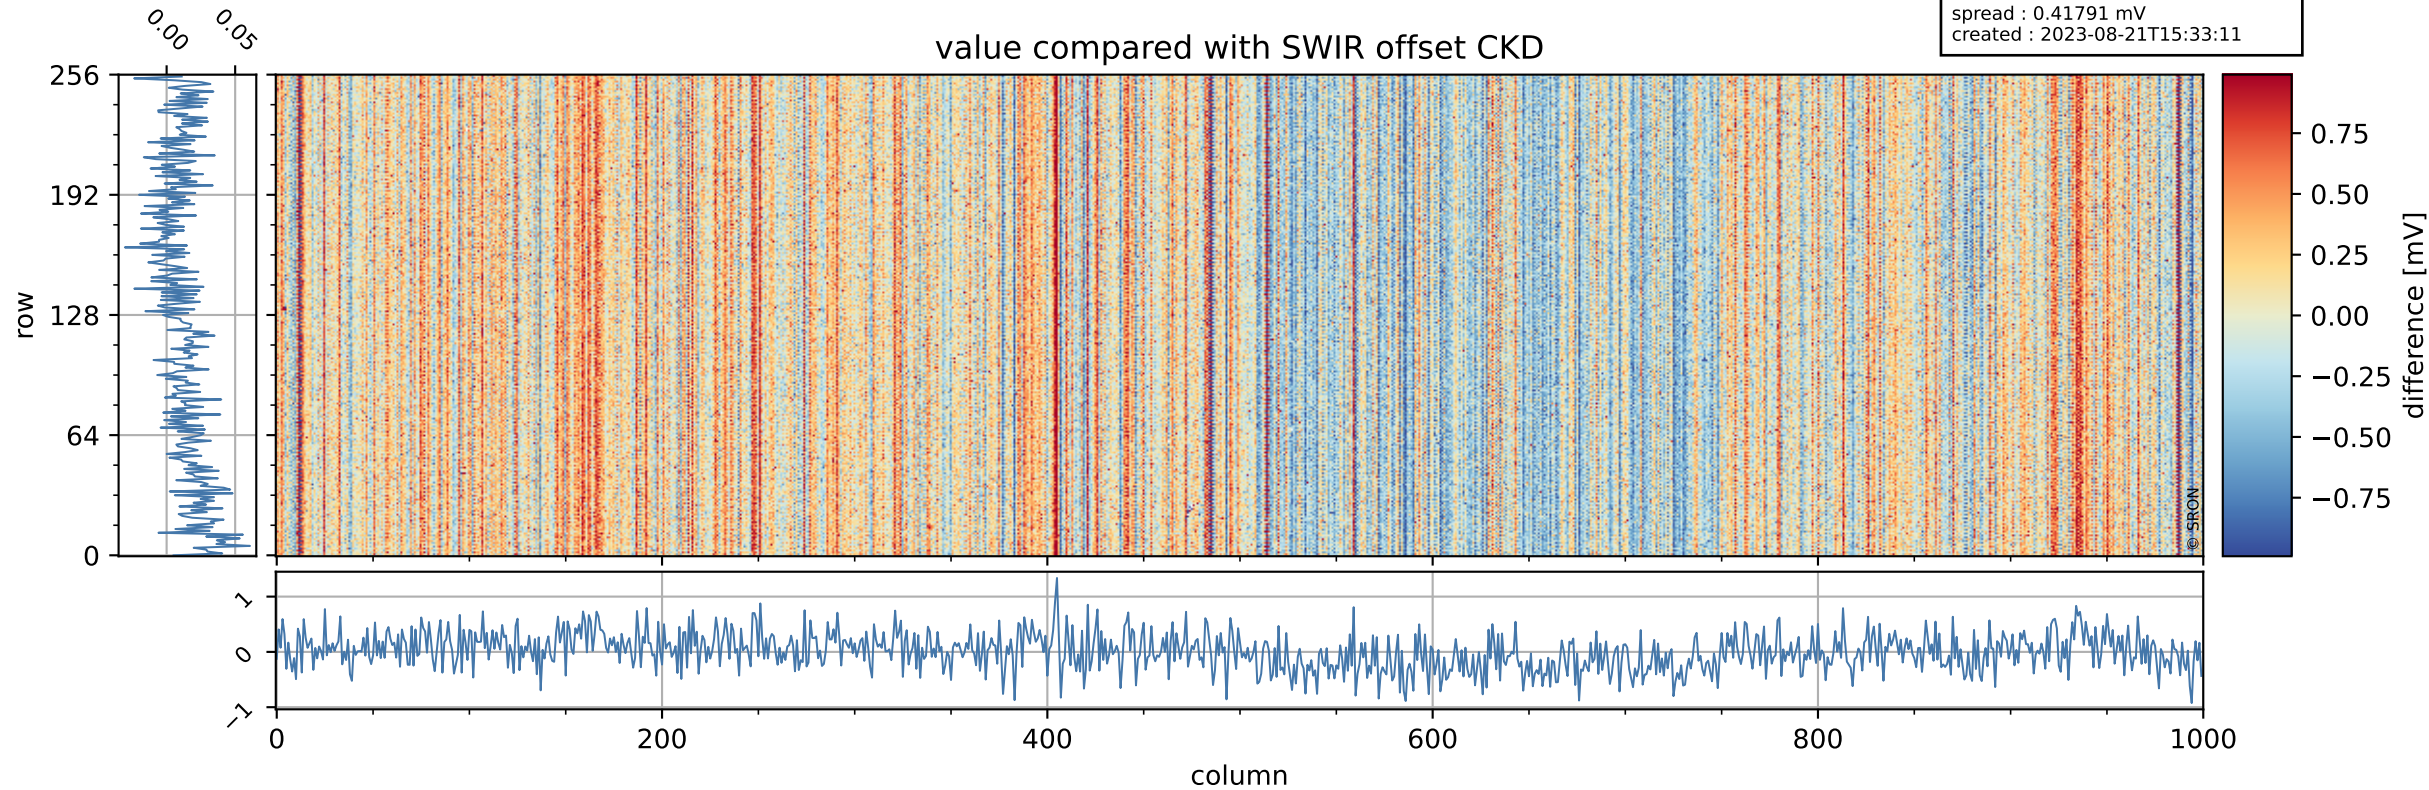

Tropomi SWIR offset (official)

orbits : 20 in [29722, 29767]
coverage : 2023-07-09 / 2023-07-12
median : 0.52602 V
spread : 0.035908 V
created : 2023-08-21T15:33:11

value detector map

Tropomi SWIR offset (official)

orbits : 20 in [29722, 29767]
coverage : 2023-07-09 / 2023-07-12
median : 29.801 μV
spread : 14.907 μV
created : 2023-08-21T15:33:11

Tropomi SWIR offset (official)

orbits : 20 in [29722, 29767]
coverage : 2023-07-09 / 2023-07-12
median : 0.011449 mV
spread : 0.41791 mV
created : 2023-08-21T15:33:11

value compared with SWIR offset CKD

Tropomi SWIR offset (official) ground-tracks of Sentinel-5P

orbits : 20 in [29722, 29767]
coverage : 2023-07-09 / 2023-07-12
created : 2023-08-21T15:33:12

Tropomi SWIR offset (official)

orbits : [2827, 29767]
coverage : 2018-04-30 / 2023-07-12
created : 2023-08-21T15:33:12

trend of detector median & temperatures