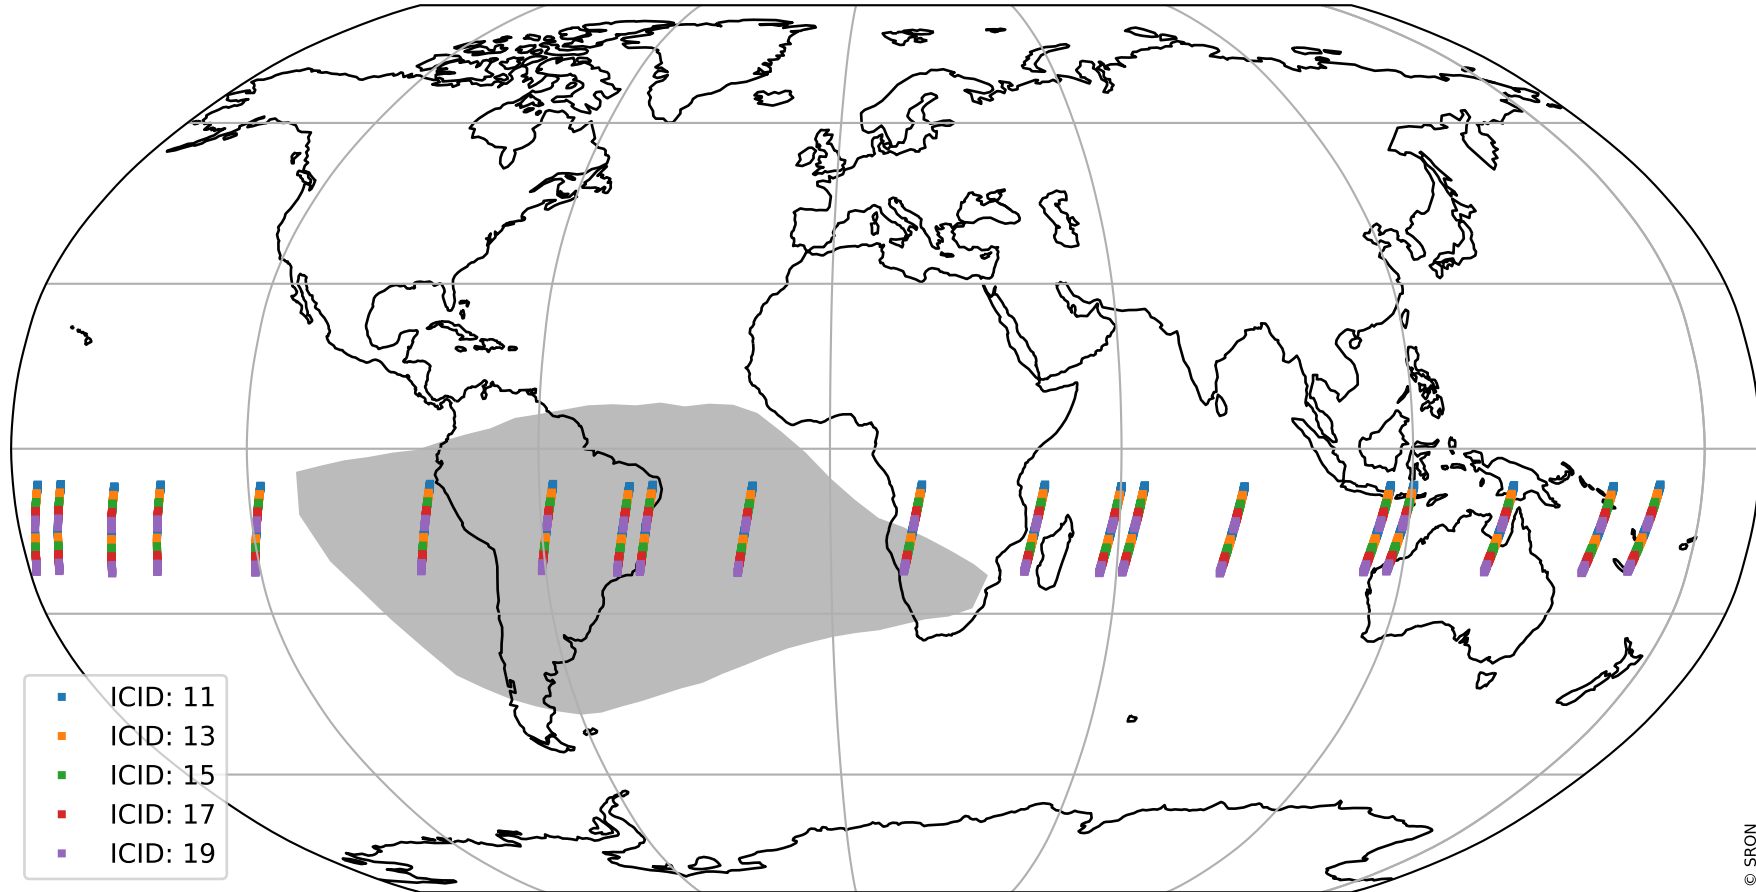

Tropomi SWIR offset (official)

orbits : 20 in [29722, 29767]
coverage : 2023-07-09 / 2023-07-12
median : 0.52602 V
spread : 0.035908 V
created : 2023-08-21T15:33:11

value detector map

Tropomi SWIR offset (official)

orbits : 20 in [29722, 29767]
coverage : 2023-07-09 / 2023-07-12
median : 29.801 μV
spread : 14.907 μV
created : 2023-08-21T15:33:11

Tropomi SWIR offset (official)

orbits : 20 in [29722, 29767]
coverage : 2023-07-09 / 2023-07-12
median : 0.011449 mV
spread : 0.41791 mV
created : 2023-08-21T15:33:11

value compared with SWIR offset CKD

Tropomi SWIR offset (official) ground-tracks of Sentinel-5P

orbits : 20 in [29722, 29767]
coverage : 2023-07-09 / 2023-07-12
created : 2023-08-21T15:33:12

Tropomi SWIR offset (official)

orbits : [2827, 29767]
coverage : 2018-04-30 / 2023-07-12
created : 2023-08-21T15:33:12

trend of detector median & temperatures