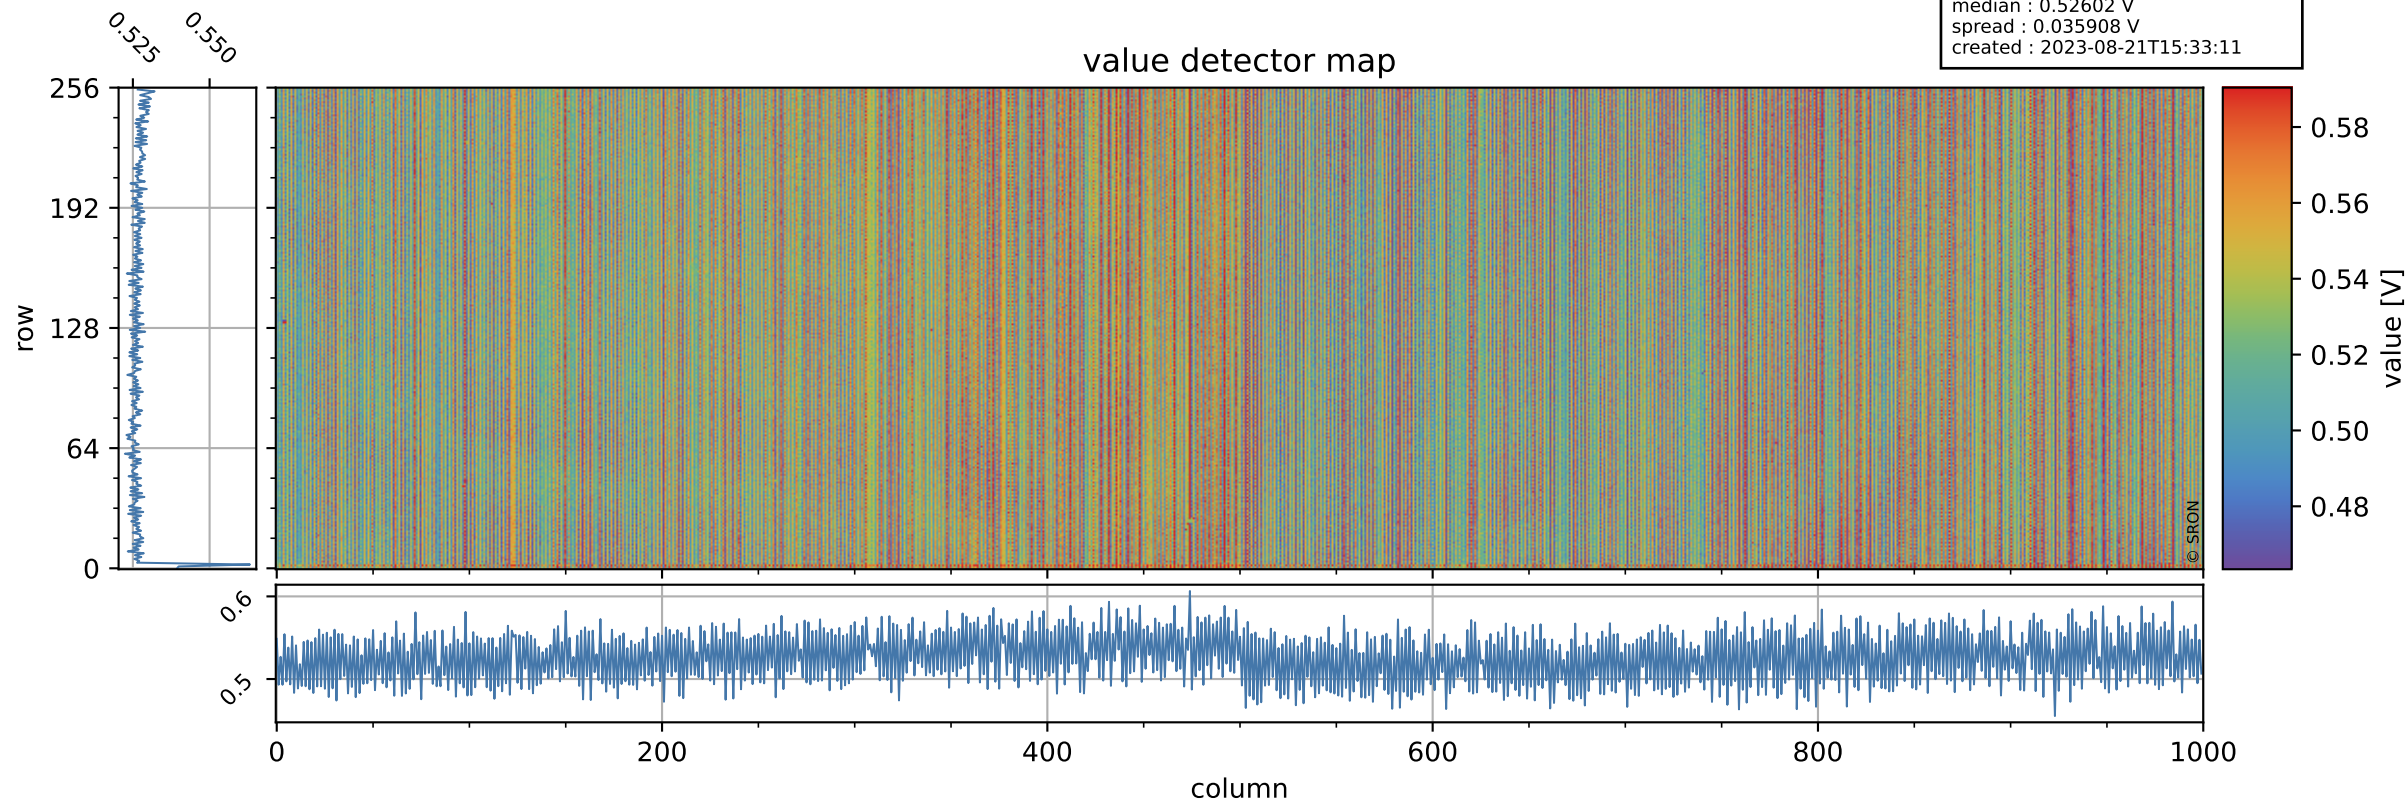

Tropomi SWIR offset (official)

orbits : 20 in [29722, 29767]
coverage : 2023-07-09 / 2023-07-12
median : 0.52602 V
spread : 0.035908 V
created : 2023-08-21T15:33:11

value detector map

Tropomi SWIR offset (official)

orbits : 20 in [29722, 29767]
coverage : 2023-07-09 / 2023-07-12
median : 29.801 μV
spread : 14.907 μV
created : 2023-08-21T15:33:11

Tropomi SWIR offset (official)

orbits : 20 in [29722, 29767]
coverage : 2023-07-09 / 2023-07-12
median : 0.011449 mV
spread : 0.41791 mV
created : 2023-08-21T15:33:11

value compared with SWIR offset CKD

Tropomi SWIR offset (official) ground-tracks of Sentinel-5P

orbits : 20 in [29722, 29767]
coverage : 2023-07-09 / 2023-07-12
created : 2023-08-21T15:33:12

Tropomi SWIR offset (official)

orbits : [2827, 29767]
coverage : 2018-04-30 / 2023-07-12
created : 2023-08-21T15:33:12

trend of detector median & temperatures