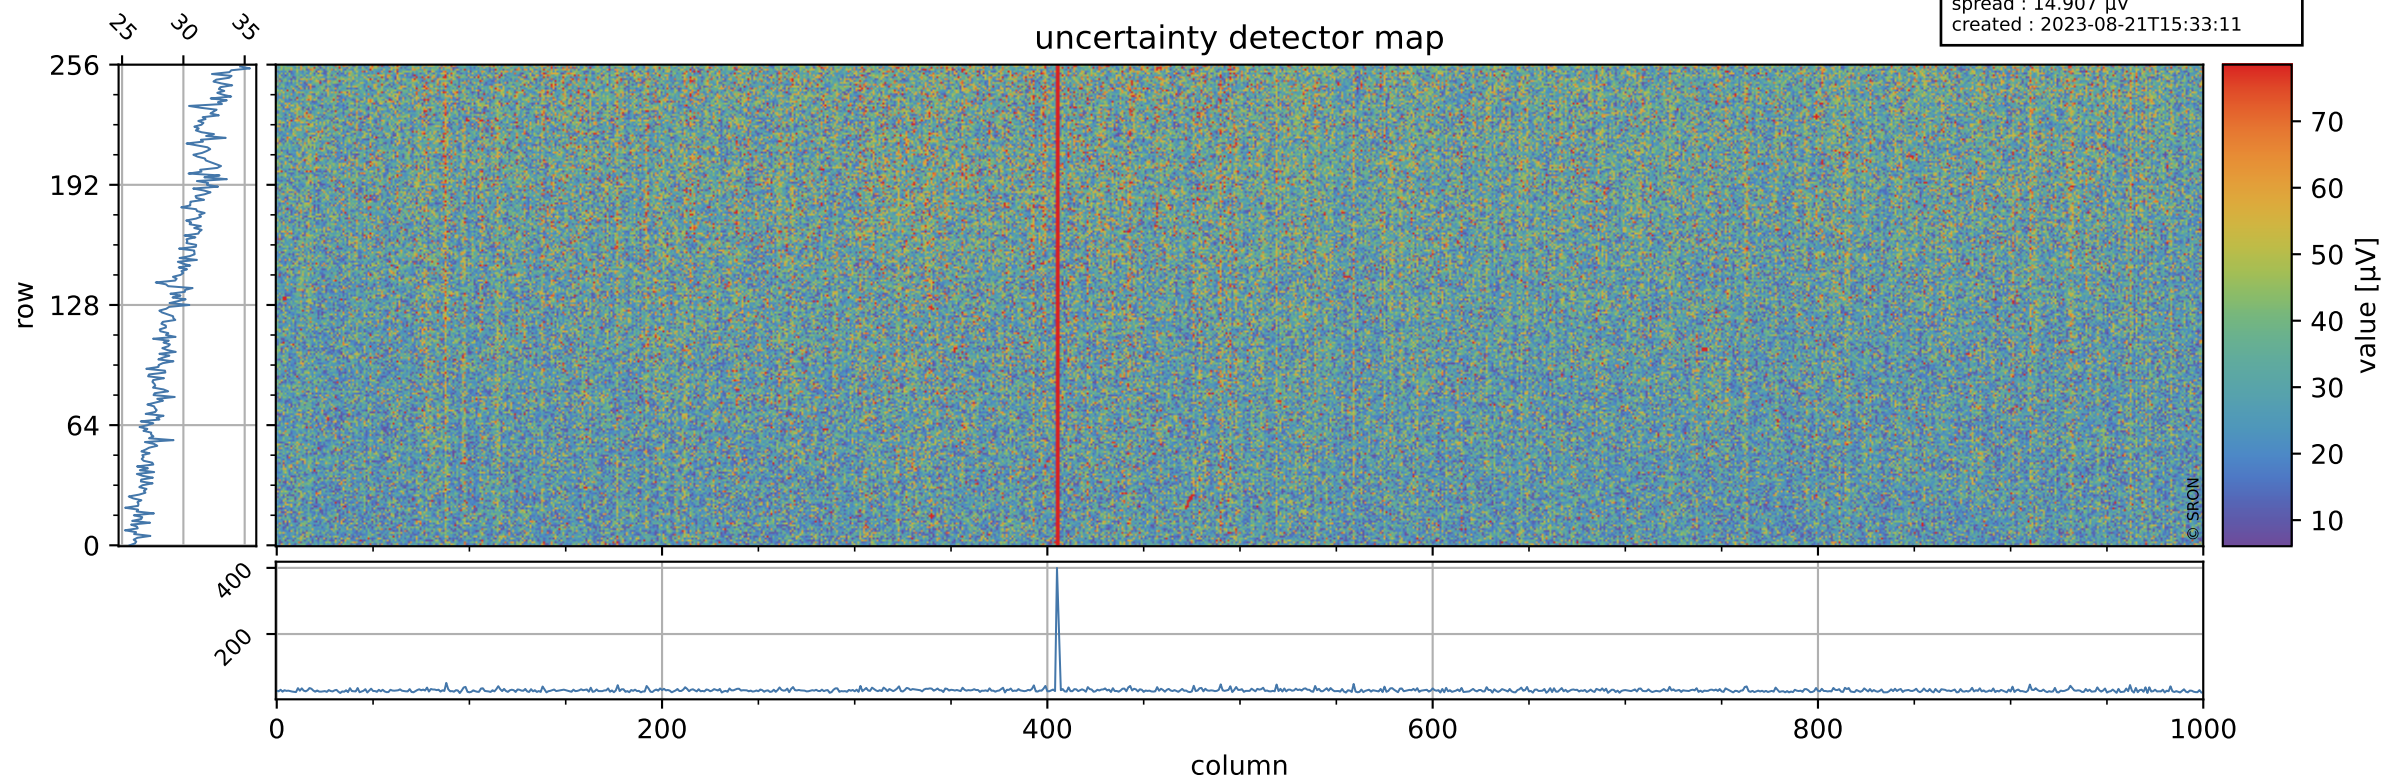

Tropomi SWIR offset (official)

orbits : 20 in [29722, 29767]
coverage : 2023-07-09 / 2023-07-12
median : 0.52602 V
spread : 0.035908 V
created : 2023-08-21T15:33:11

value detector map

Tropomi SWIR offset (official)

orbits : 20 in [29722, 29767]
coverage : 2023-07-09 / 2023-07-12
median : 29.801 μV
spread : 14.907 μV
created : 2023-08-21T15:33:11

Tropomi SWIR offset (official)

orbits : 20 in [29722, 29767]
coverage : 2023-07-09 / 2023-07-12
median : 0.011449 mV
spread : 0.41791 mV
created : 2023-08-21T15:33:11

value compared with SWIR offset CKD

Tropomi SWIR offset (official) ground-tracks of Sentinel-5P

orbits : 20 in [29722, 29767]
coverage : 2023-07-09 / 2023-07-12
created : 2023-08-21T15:33:12

Tropomi SWIR offset (official)

orbits : [2827, 29767]
coverage : 2018-04-30 / 2023-07-12
created : 2023-08-21T15:33:12

trend of detector median & temperatures