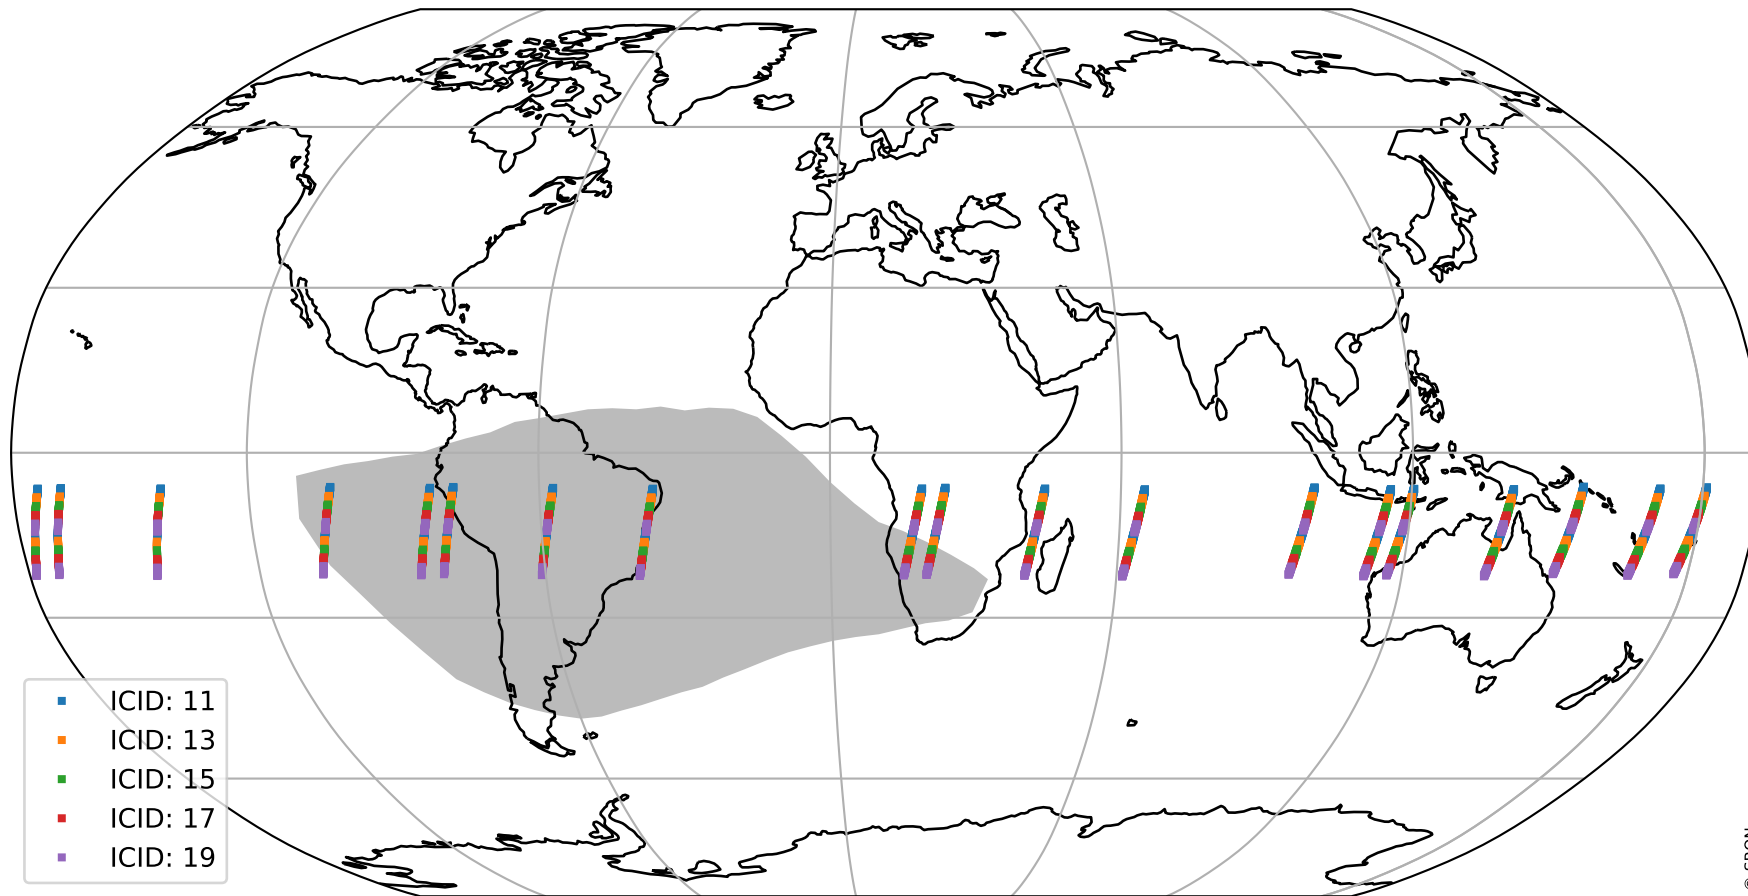

Tropomi SWIR offset (official)

orbits : 19 in [29737, 29782]
coverage : 2023-07-10 / 2023-07-13
median : 0.52603 V
spread : 0.035912 V
created : 2023-08-21T15:33:13

value detector map

Tropomi SWIR offset (official)

orbits : 19 in [29737, 29782]
coverage : 2023-07-10 / 2023-07-13
median : 33.136 μV
spread : 16.014 μV
created : 2023-08-21T15:33:13

Tropomi SWIR offset (official)

orbits : 19 in [29737, 29782]
coverage : 2023-07-10 / 2023-07-13
median : 0.020461 mV
spread : 0.42327 mV
created : 2023-08-21T15:33:13

value compared with SWIR offset CKD

Tropomi SWIR offset (official) ground-tracks of Sentinel-5P

orbits : 19 in [29737, 29782]
coverage : 2023-07-10 / 2023-07-13
created : 2023-08-21T15:33:14

Tropomi SWIR offset (official)

orbits : [2827, 29782]
coverage : 2018-04-30 / 2023-07-13
created : 2023-08-21T15:33:14

trend of detector median & temperatures