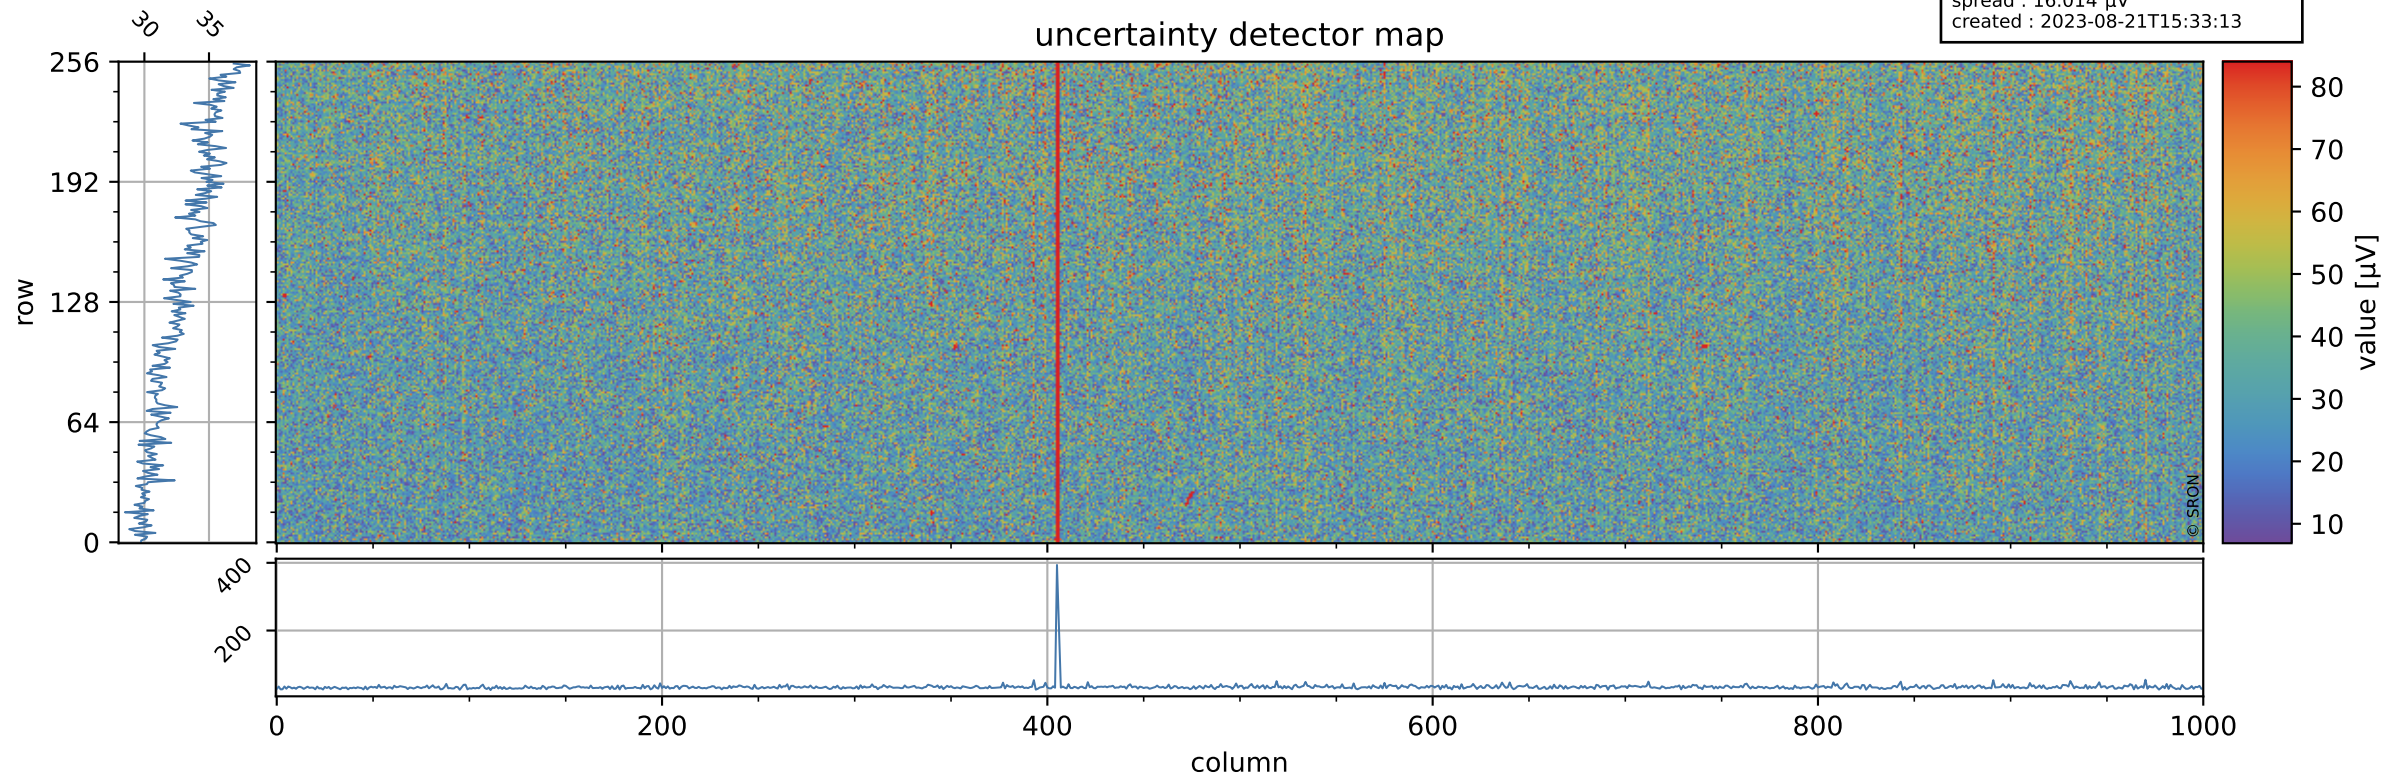

Tropomi SWIR offset (official)

orbits : 19 in [29737, 29782]
coverage : 2023-07-10 / 2023-07-13
median : 0.52603 V
spread : 0.035912 V
created : 2023-08-21T15:33:13

value detector map

Tropomi SWIR offset (official)

orbits : 19 in [29737, 29782]
coverage : 2023-07-10 / 2023-07-13
median : 33.136 μV
spread : 16.014 μV
created : 2023-08-21T15:33:13

Tropomi SWIR offset (official)

orbits : 19 in [29737, 29782]
coverage : 2023-07-10 / 2023-07-13
median : 0.020461 mV
spread : 0.42327 mV
created : 2023-08-21T15:33:13

value compared with SWIR offset CKD

Tropomi SWIR offset (official) ground-tracks of Sentinel-5P

orbits : 19 in [29737, 29782]
coverage : 2023-07-10 / 2023-07-13
created : 2023-08-21T15:33:14

Tropomi SWIR offset (official)

orbits : [2827, 29782]
coverage : 2018-04-30 / 2023-07-13
created : 2023-08-21T15:33:14

trend of detector median & temperatures