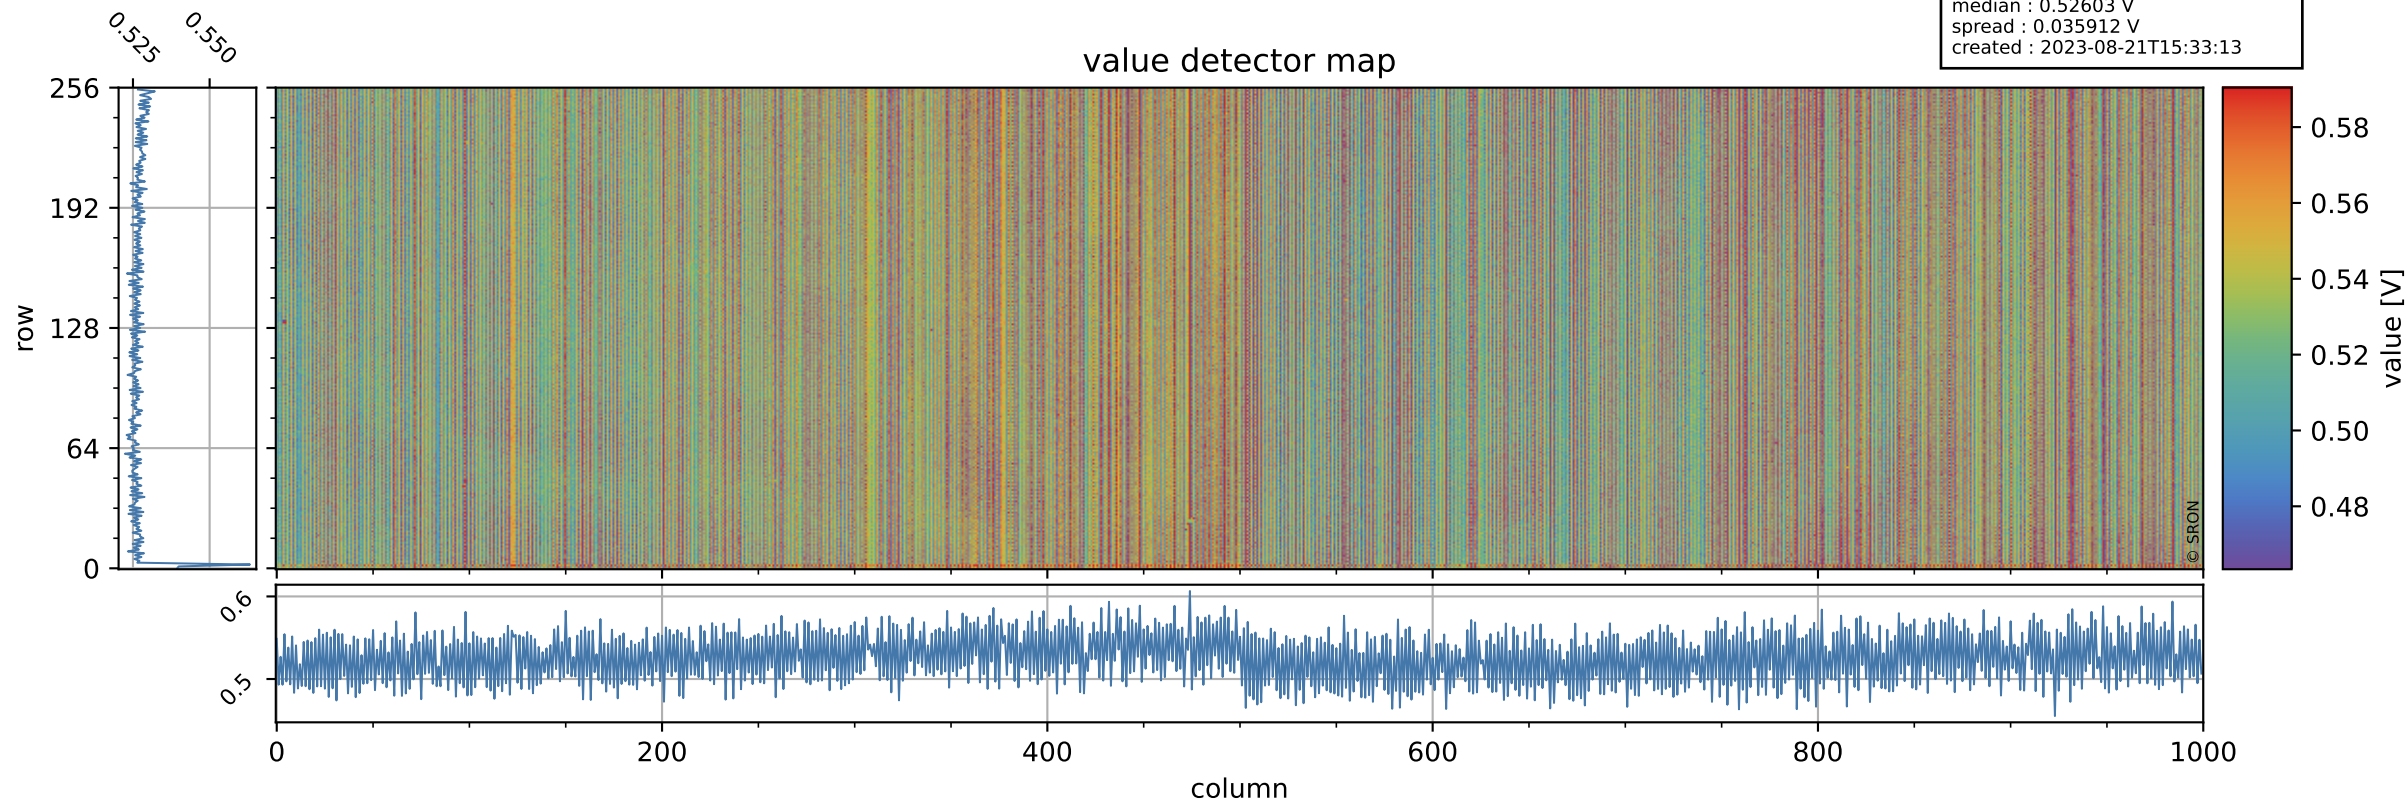

Tropomi SWIR offset (official)

orbits : 19 in [29737, 29782]
coverage : 2023-07-10 / 2023-07-13
median : 0.52603 V
spread : 0.035912 V
created : 2023-08-21T15:33:13

value detector map

Tropomi SWIR offset (official)

orbits : 19 in [29737, 29782]
coverage : 2023-07-10 / 2023-07-13
median : 33.136 μV
spread : 16.014 μV
created : 2023-08-21T15:33:13

Tropomi SWIR offset (official)

orbits : 19 in [29737, 29782]
coverage : 2023-07-10 / 2023-07-13
median : 0.020461 mV
spread : 0.42327 mV
created : 2023-08-21T15:33:13

value compared with SWIR offset CKD

Tropomi SWIR offset (official) ground-tracks of Sentinel-5P

orbits : 19 in [29737, 29782]
coverage : 2023-07-10 / 2023-07-13
created : 2023-08-21T15:33:14

Tropomi SWIR offset (official)

orbits : [2827, 29782]
coverage : 2018-04-30 / 2023-07-13
created : 2023-08-21T15:33:14

trend of detector median & temperatures