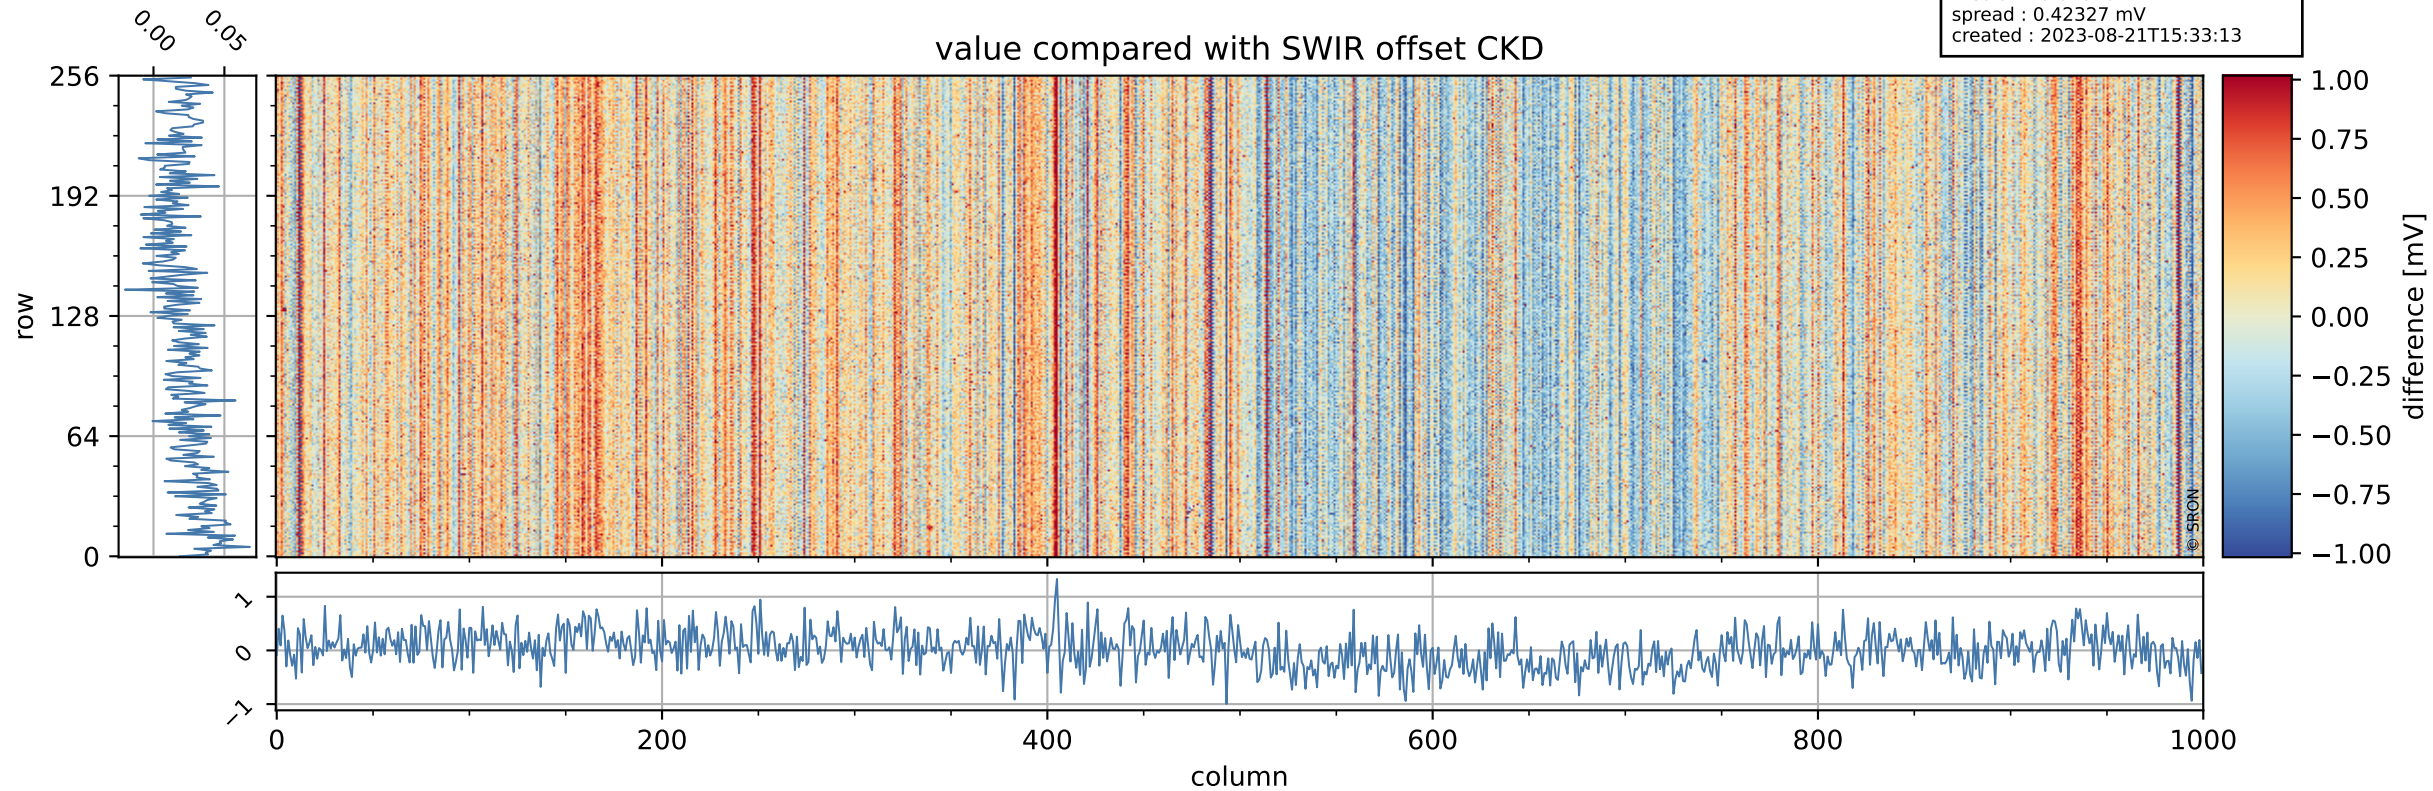

Tropomi SWIR offset (official)

orbits : 19 in [29737, 29782]
coverage : 2023-07-10 / 2023-07-13
median : 0.52603 V
spread : 0.035912 V
created : 2023-08-21T15:33:13

value detector map

Tropomi SWIR offset (official)

orbits : 19 in [29737, 29782]
coverage : 2023-07-10 / 2023-07-13
median : 33.136 μV
spread : 16.014 μV
created : 2023-08-21T15:33:13

Tropomi SWIR offset (official)

orbits : 19 in [29737, 29782]
coverage : 2023-07-10 / 2023-07-13
median : 0.020461 mV
spread : 0.42327 mV
created : 2023-08-21T15:33:13

value compared with SWIR offset CKD

Tropomi SWIR offset (official) ground-tracks of Sentinel-5P

orbits : 19 in [29737, 29782]
coverage : 2023-07-10 / 2023-07-13
created : 2023-08-21T15:33:14

Tropomi SWIR offset (official)

orbits : [2827, 29782]
coverage : 2018-04-30 / 2023-07-13
created : 2023-08-21T15:33:14

trend of detector median & temperatures