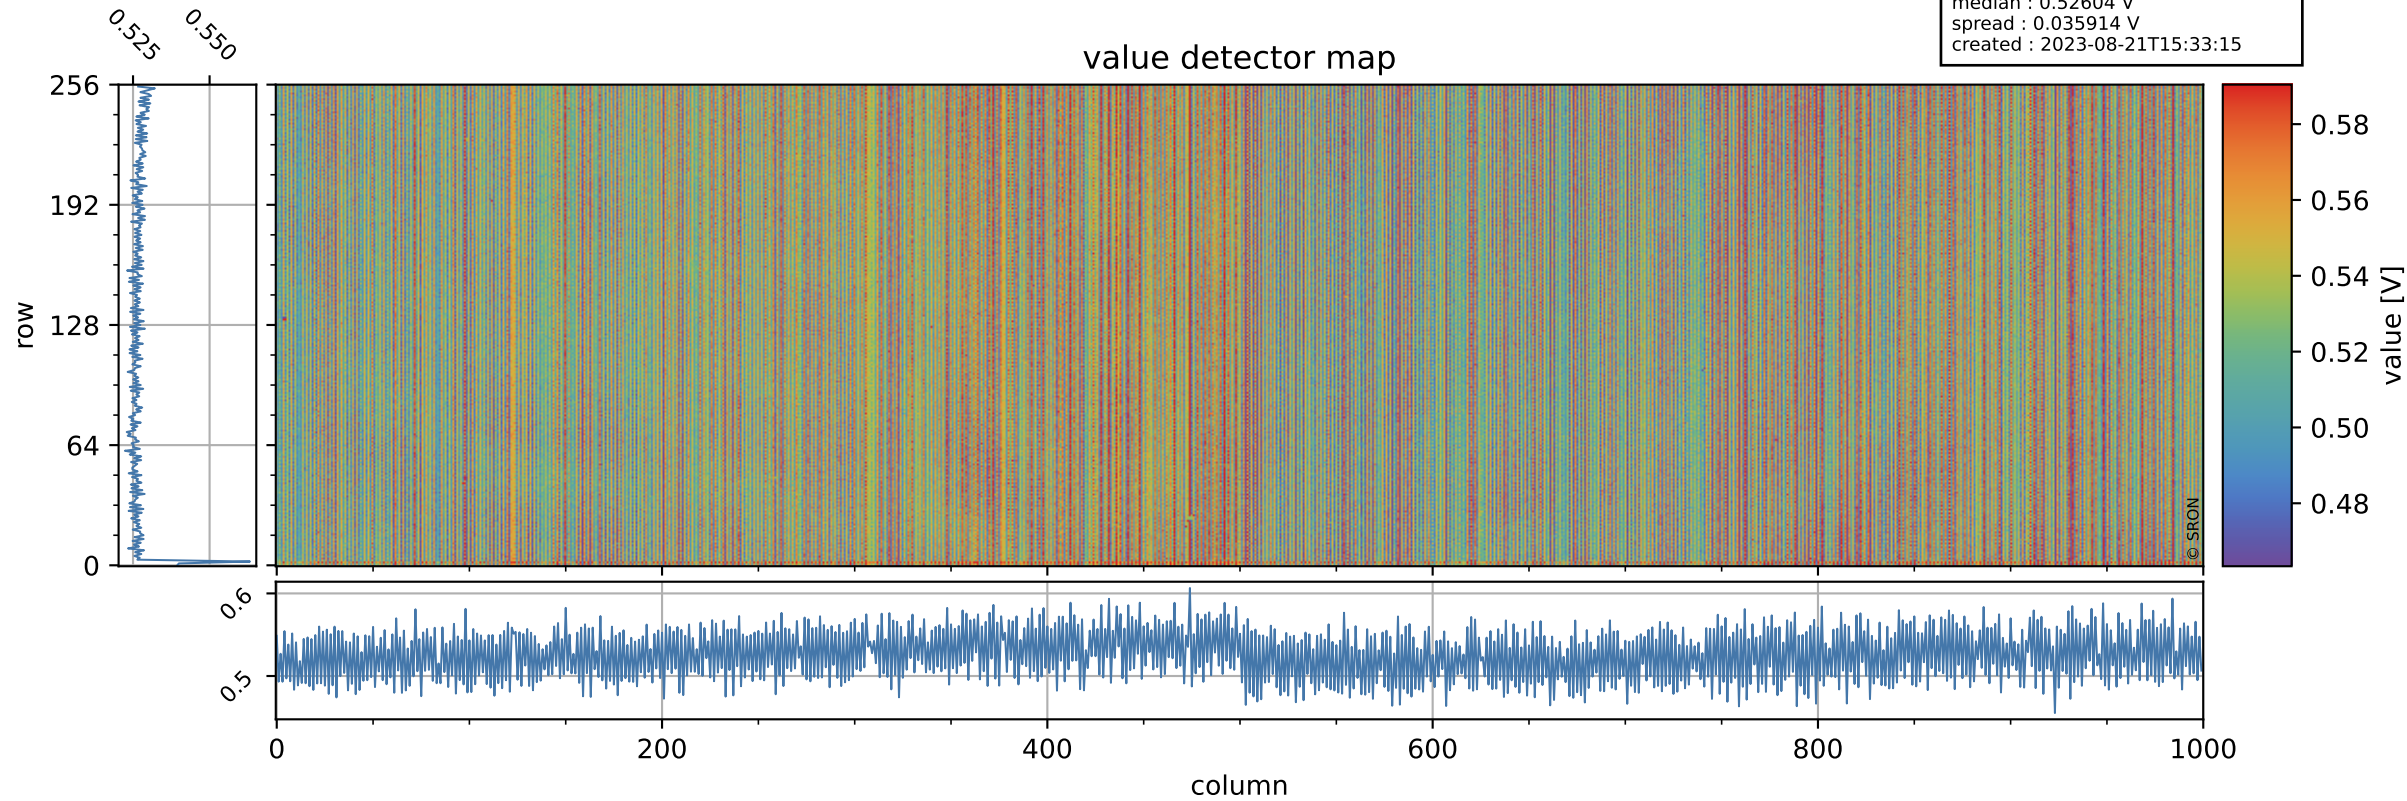

Tropomi SWIR offset (official)

orbits : 20 in [29752, 29797]
coverage : 2023-07-11 / 2023-07-14
median : 0.52604 V
spread : 0.035914 V
created : 2023-08-21T15:33:15

value detector map

Tropomi SWIR offset (official)

orbits : 20 in [29752, 29797]
coverage : 2023-07-11 / 2023-07-14
median : 34.008 μV
spread : 16.392 μV
created : 2023-08-21T15:33:15

Tropomi SWIR offset (official)

orbits : 20 in [29752, 29797]
coverage : 2023-07-11 / 2023-07-14
median : 0.028916 mV
spread : 0.42853 mV
created : 2023-08-21T15:33:16

value compared with SWIR offset CKD

Tropomi SWIR offset (official) ground-tracks of Sentinel-5P

orbits : 20 in [29752, 29797]
coverage : 2023-07-11 / 2023-07-14
created : 2023-08-21T15:33:16

Tropomi SWIR offset (official)

orbits : [2827, 29797]
coverage : 2018-04-30 / 2023-07-14
created : 2023-08-21T15:33:16

trend of detector median & temperatures