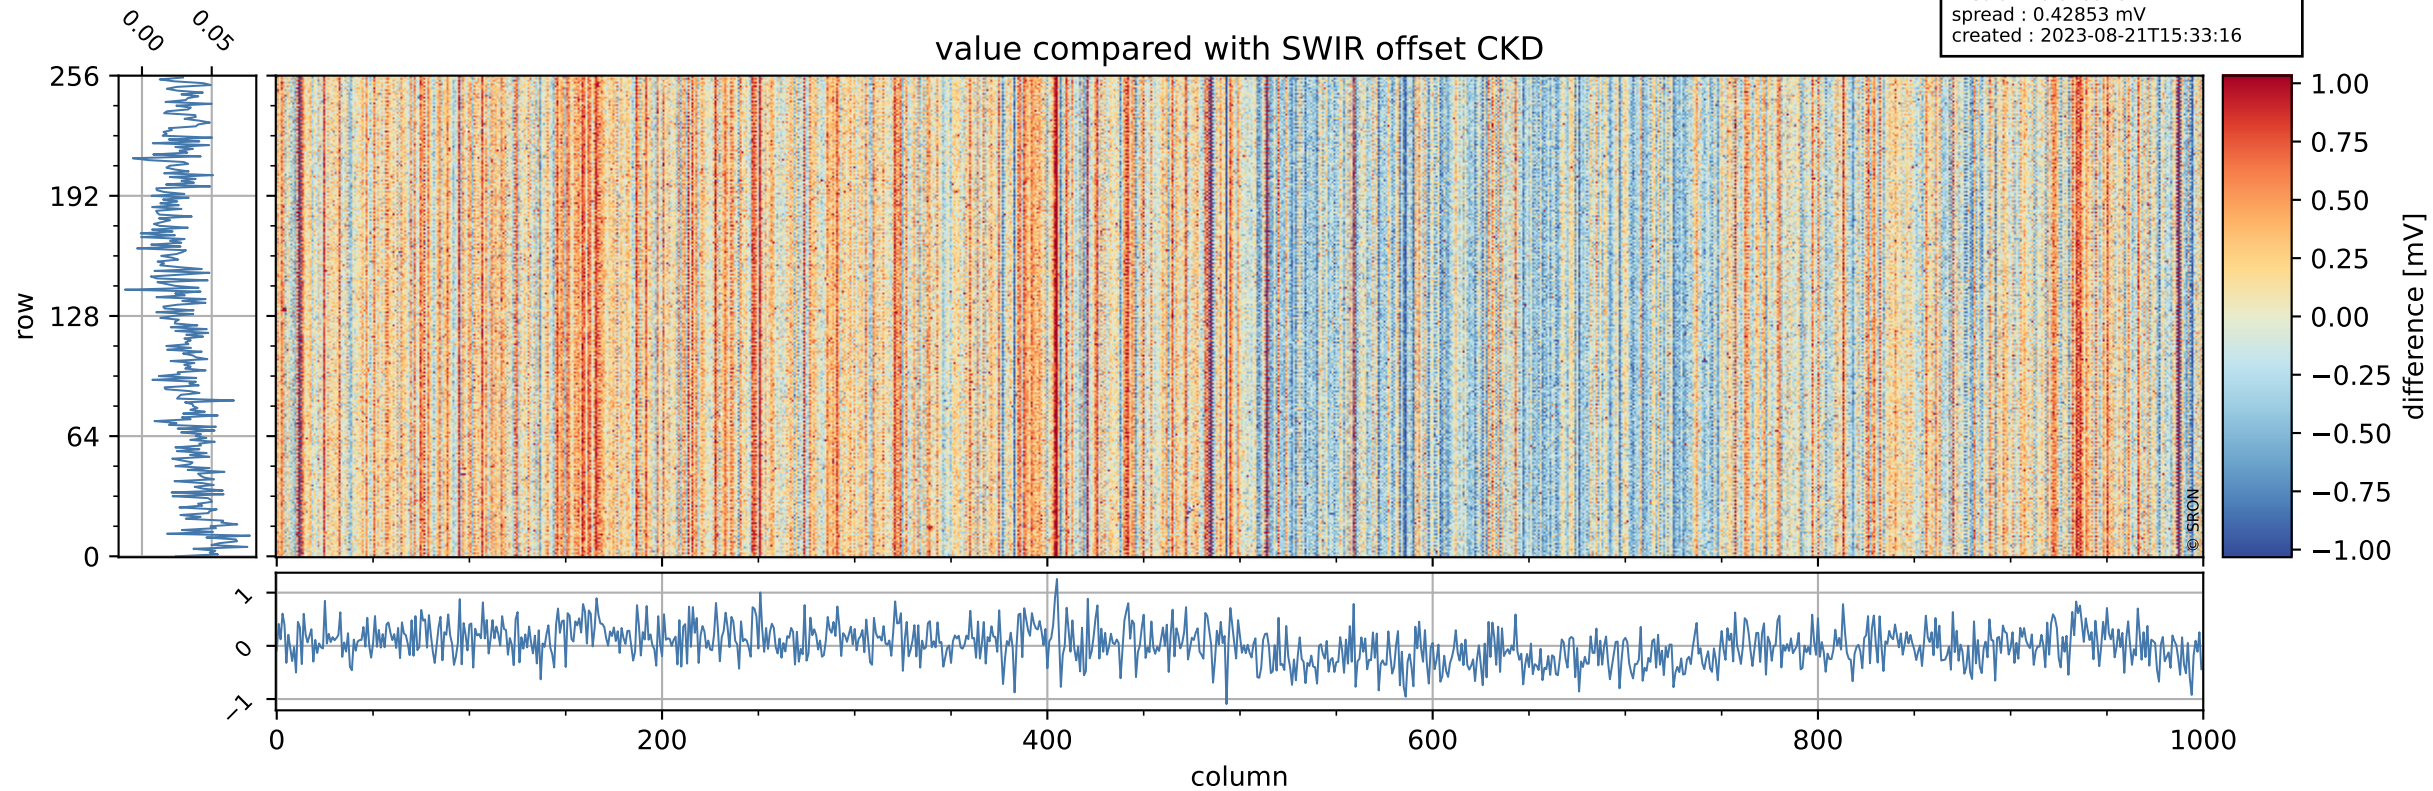

Tropomi SWIR offset (official)

orbits : 20 in [29752, 29797]
coverage : 2023-07-11 / 2023-07-14
median : 0.52604 V
spread : 0.035914 V
created : 2023-08-21T15:33:15

value detector map

Tropomi SWIR offset (official)

orbits : 20 in [29752, 29797]
coverage : 2023-07-11 / 2023-07-14
median : 34.008 μV
spread : 16.392 μV
created : 2023-08-21T15:33:15

Tropomi SWIR offset (official)

orbits : 20 in [29752, 29797]
coverage : 2023-07-11 / 2023-07-14
median : 0.028916 mV
spread : 0.42853 mV
created : 2023-08-21T15:33:16

value compared with SWIR offset CKD

Tropomi SWIR offset (official) ground-tracks of Sentinel-5P

orbits : 20 in [29752, 29797]
coverage : 2023-07-11 / 2023-07-14
created : 2023-08-21T15:33:16

Tropomi SWIR offset (official)

orbits : [2827, 29797]
coverage : 2018-04-30 / 2023-07-14
created : 2023-08-21T15:33:16

trend of detector median & temperatures