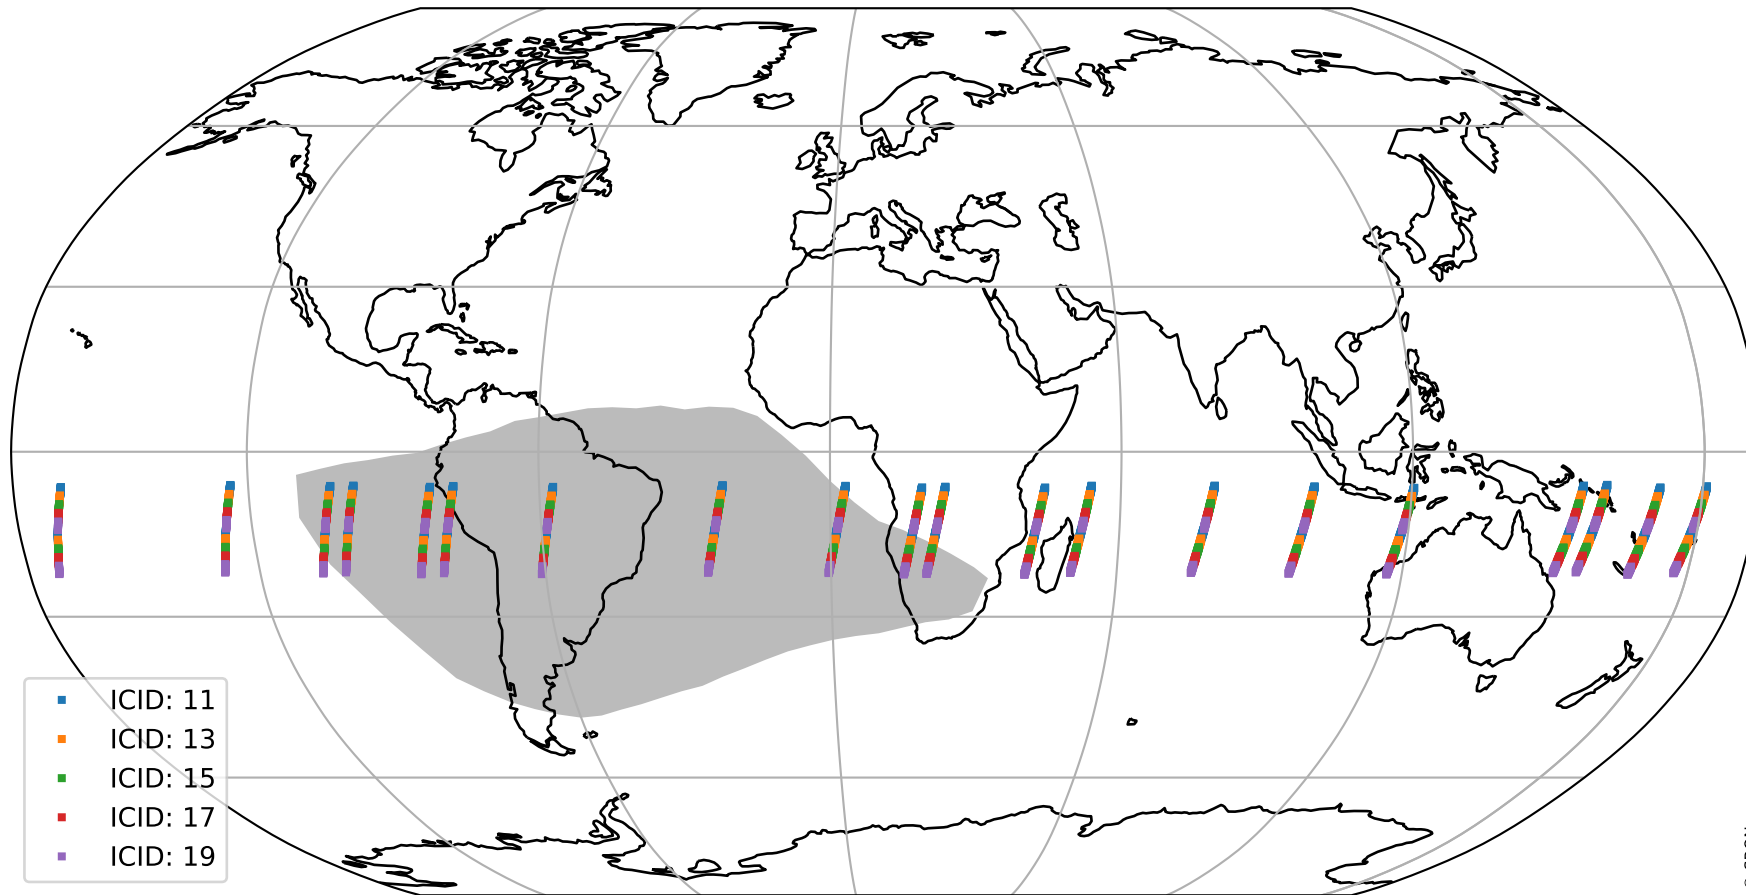

Tropomi SWIR offset (official)

orbits : 20 in [29752, 29797]
coverage : 2023-07-11 / 2023-07-14
median : 0.52604 V
spread : 0.035914 V
created : 2023-08-21T15:33:15

value detector map

Tropomi SWIR offset (official)

orbits : 20 in [29752, 29797]
coverage : 2023-07-11 / 2023-07-14
median : 34.008 μV
spread : 16.392 μV
created : 2023-08-21T15:33:15

Tropomi SWIR offset (official)

orbits : 20 in [29752, 29797]
coverage : 2023-07-11 / 2023-07-14
median : 0.028916 mV
spread : 0.42853 mV
created : 2023-08-21T15:33:16

value compared with SWIR offset CKD

Tropomi SWIR offset (official) ground-tracks of Sentinel-5P

orbits : 20 in [29752, 29797]
coverage : 2023-07-11 / 2023-07-14
created : 2023-08-21T15:33:16

Tropomi SWIR offset (official)

orbits : [2827, 29797]
coverage : 2018-04-30 / 2023-07-14
created : 2023-08-21T15:33:16

trend of detector median & temperatures