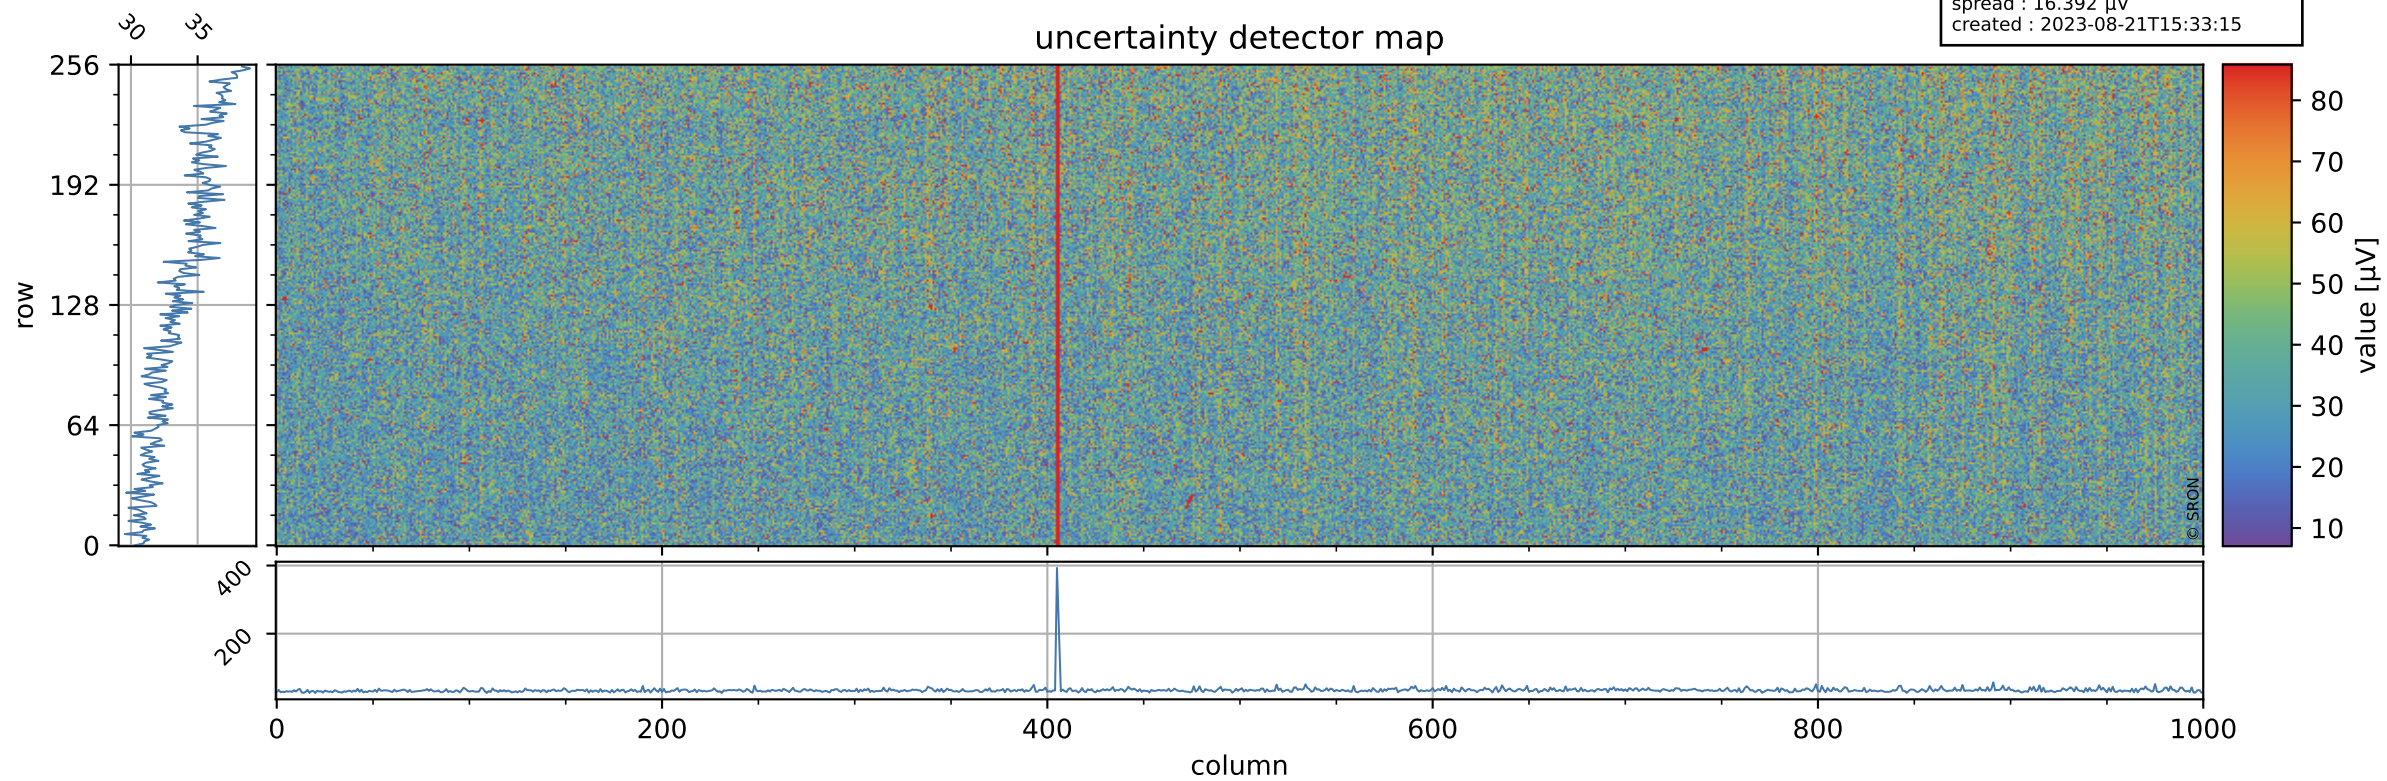

Tropomi SWIR offset (official)

orbits : 20 in [29752, 29797]
coverage : 2023-07-11 / 2023-07-14
median : 0.52604 V
spread : 0.035914 V
created : 2023-08-21T15:33:15

value detector map

Tropomi SWIR offset (official)

orbits : 20 in [29752, 29797]
coverage : 2023-07-11 / 2023-07-14
median : 34.008 μV
spread : 16.392 μV
created : 2023-08-21T15:33:15

Tropomi SWIR offset (official)

orbits : 20 in [29752, 29797]
coverage : 2023-07-11 / 2023-07-14
median : 0.028916 mV
spread : 0.42853 mV
created : 2023-08-21T15:33:16

value compared with SWIR offset CKD

Tropomi SWIR offset (official) ground-tracks of Sentinel-5P

orbits : 20 in [29752, 29797]
coverage : 2023-07-11 / 2023-07-14
created : 2023-08-21T15:33:16

Tropomi SWIR offset (official)

orbits : [2827, 29797]
coverage : 2018-04-30 / 2023-07-14
created : 2023-08-21T15:33:16

trend of detector median & temperatures