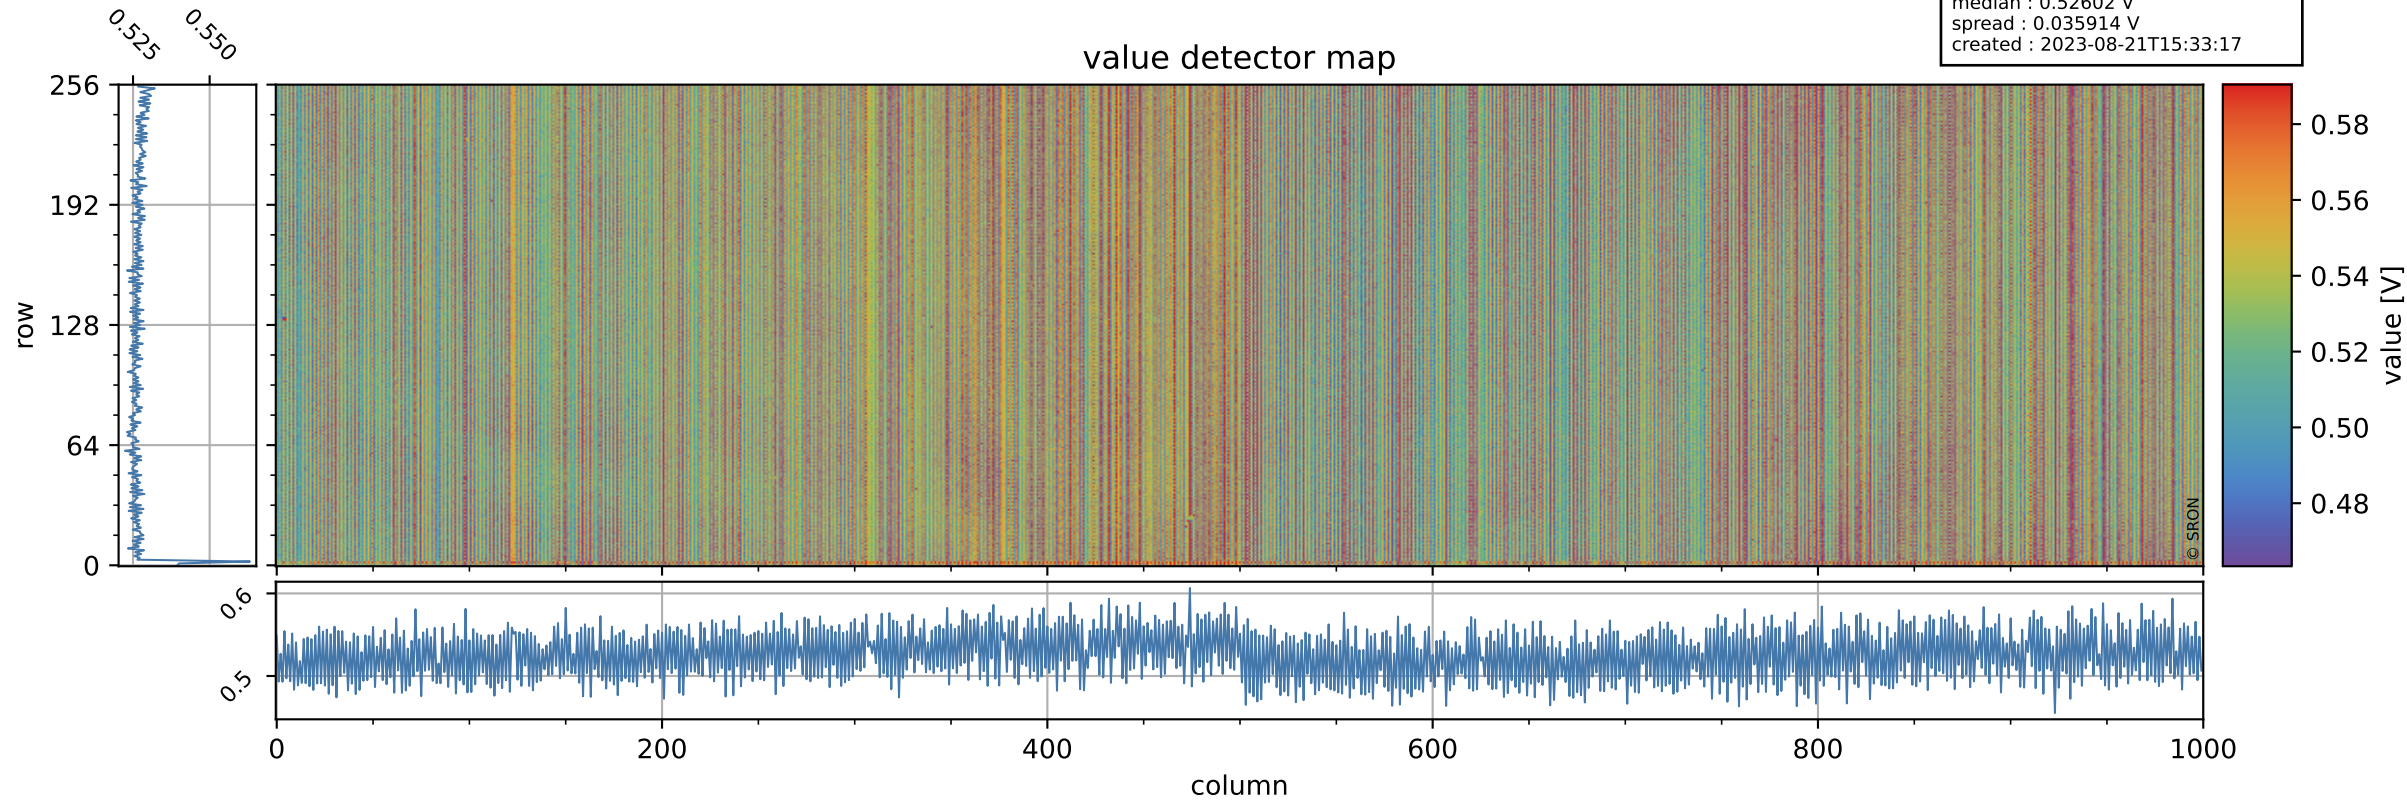

Tropomi SWIR offset (official)

orbits : 19 in [29767, 29812]
coverage : 2023-07-12 / 2023-07-15
median : 0.52602 V
spread : 0.035914 V
created : 2023-08-21T15:33:17

value detector map

Tropomi SWIR offset (official)

orbits : 19 in [29767, 29812]
coverage : 2023-07-12 / 2023-07-15
median : 33.726 μV
spread : 16.272 μV
created : 2023-08-21T15:33:18

Tropomi SWIR offset (official)

orbits : 19 in [29767, 29812]
coverage : 2023-07-12 / 2023-07-15
median : 0.010462 mV
spread : 0.42928 mV
created : 2023-08-21T15:33:18

value compared with SWIR offset CKD

Tropomi SWIR offset (official) ground-tracks of Sentinel-5P

orbits : 19 in [29767, 29812]
coverage : 2023-07-12 / 2023-07-15
created : 2023-08-21T15:33:18

Tropomi SWIR offset (official)

orbits : [2827, 29812]
coverage : 2018-04-30 / 2023-07-15
created : 2023-08-21T15:33:19

trend of detector median & temperatures