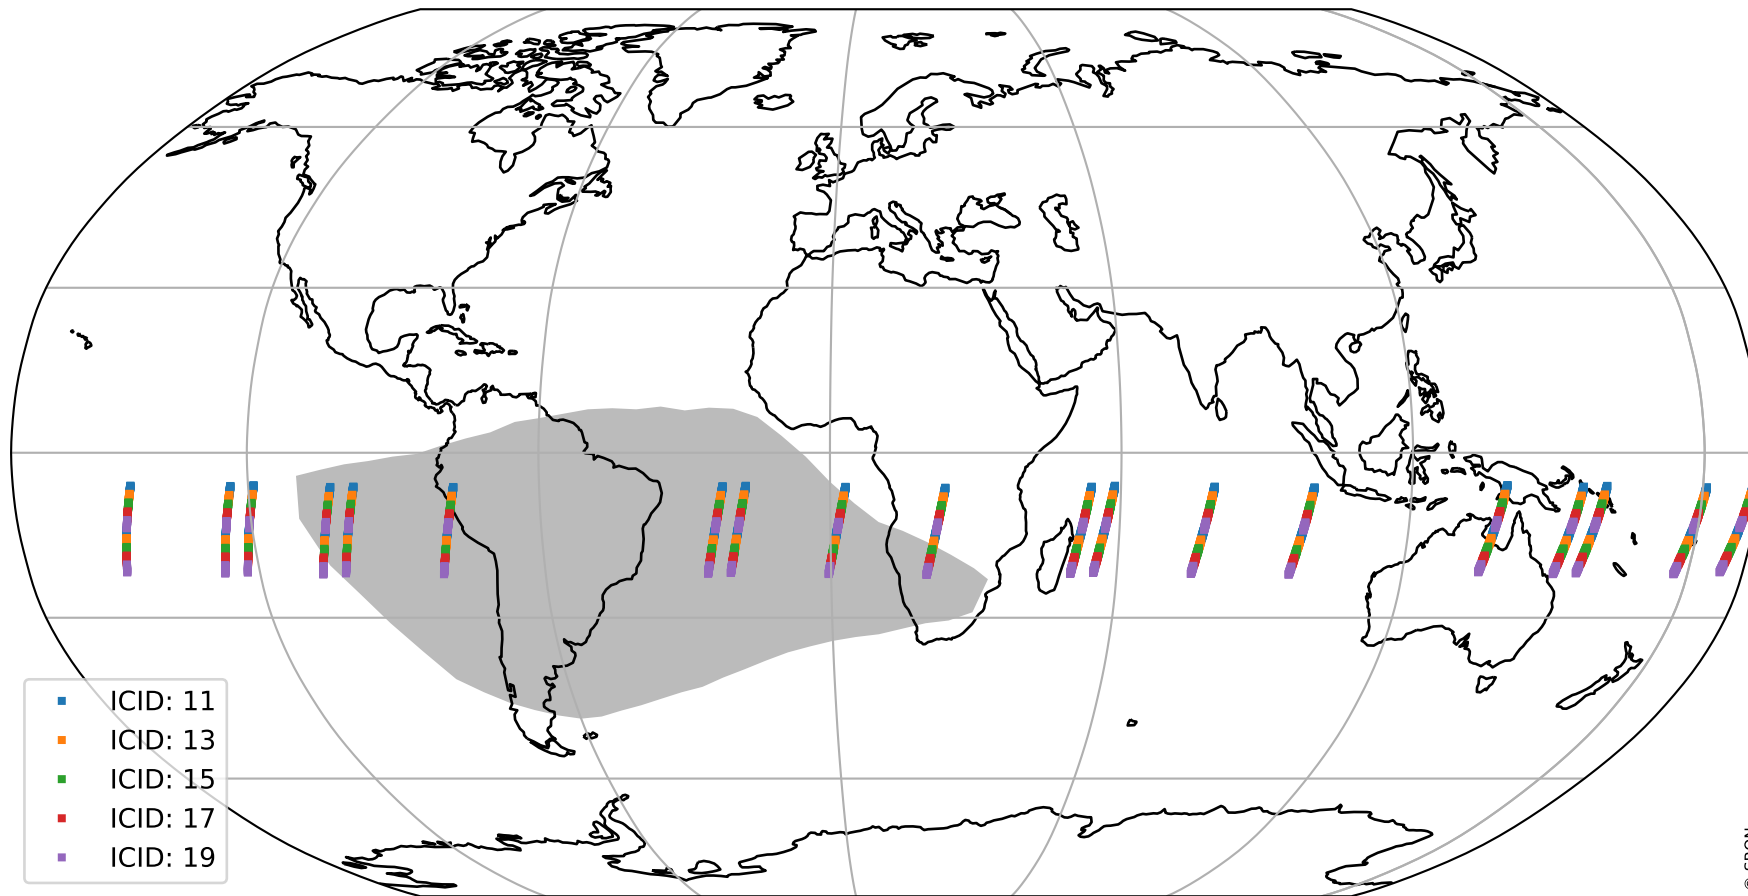

Tropomi SWIR offset (official)

orbits : 19 in [29767, 29812]
coverage : 2023-07-12 / 2023-07-15
median : 0.52602 V
spread : 0.035914 V
created : 2023-08-21T15:33:17

value detector map

Tropomi SWIR offset (official)

orbits : 19 in [29767, 29812]
coverage : 2023-07-12 / 2023-07-15
median : 33.726 μV
spread : 16.272 μV
created : 2023-08-21T15:33:18

Tropomi SWIR offset (official)

orbits : 19 in [29767, 29812]
coverage : 2023-07-12 / 2023-07-15
median : 0.010462 mV
spread : 0.42928 mV
created : 2023-08-21T15:33:18

value compared with SWIR offset CKD

Tropomi SWIR offset (official) ground-tracks of Sentinel-5P

orbits : 19 in [29767, 29812]
coverage : 2023-07-12 / 2023-07-15
created : 2023-08-21T15:33:18

Tropomi SWIR offset (official)

orbits : [2827, 29812]
coverage : 2018-04-30 / 2023-07-15
created : 2023-08-21T15:33:19

trend of detector median & temperatures