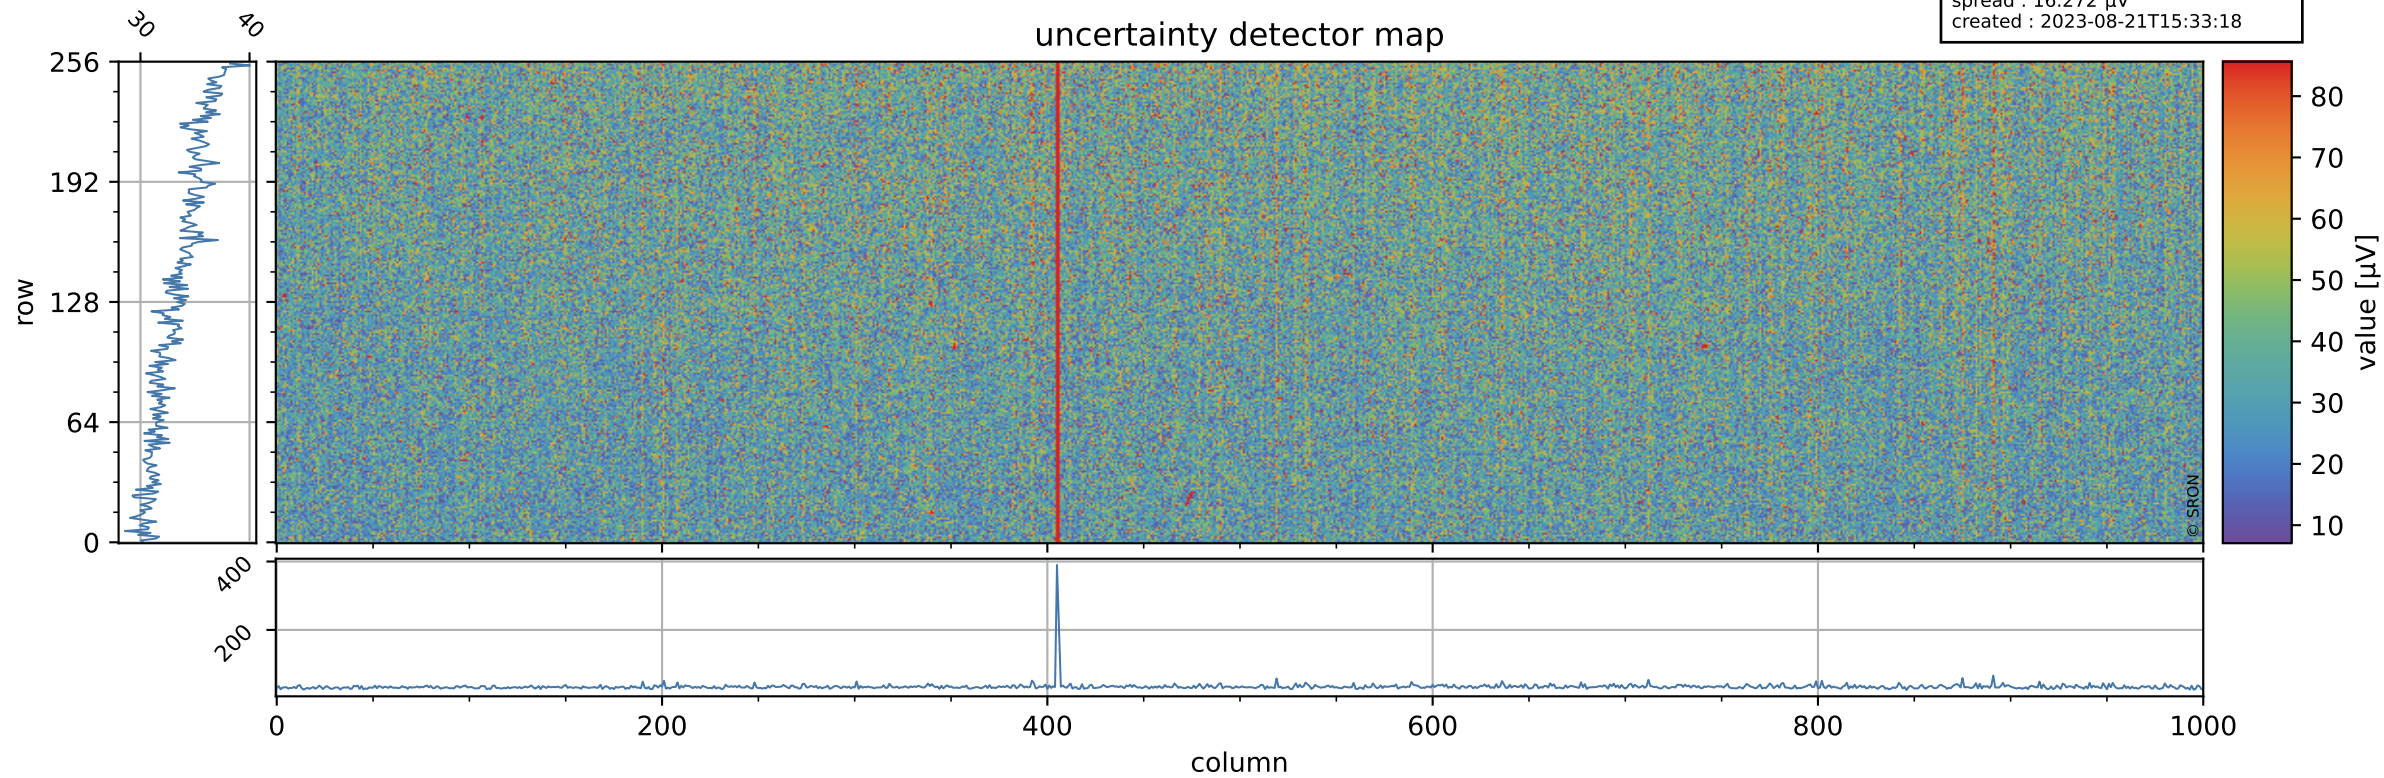

Tropomi SWIR offset (official)

orbits : 19 in [29767, 29812]
coverage : 2023-07-12 / 2023-07-15
median : 0.52602 V
spread : 0.035914 V
created : 2023-08-21T15:33:17

value detector map

Tropomi SWIR offset (official)

orbits : 19 in [29767, 29812]
coverage : 2023-07-12 / 2023-07-15
median : 33.726 μV
spread : 16.272 μV
created : 2023-08-21T15:33:18

Tropomi SWIR offset (official)

orbits : 19 in [29767, 29812]
coverage : 2023-07-12 / 2023-07-15
median : 0.010462 mV
spread : 0.42928 mV
created : 2023-08-21T15:33:18

value compared with SWIR offset CKD

Tropomi SWIR offset (official) ground-tracks of Sentinel-5P

orbits : 19 in [29767, 29812]
coverage : 2023-07-12 / 2023-07-15
created : 2023-08-21T15:33:18

Tropomi SWIR offset (official)

orbits : [2827, 29812]
coverage : 2018-04-30 / 2023-07-15
created : 2023-08-21T15:33:19

trend of detector median & temperatures