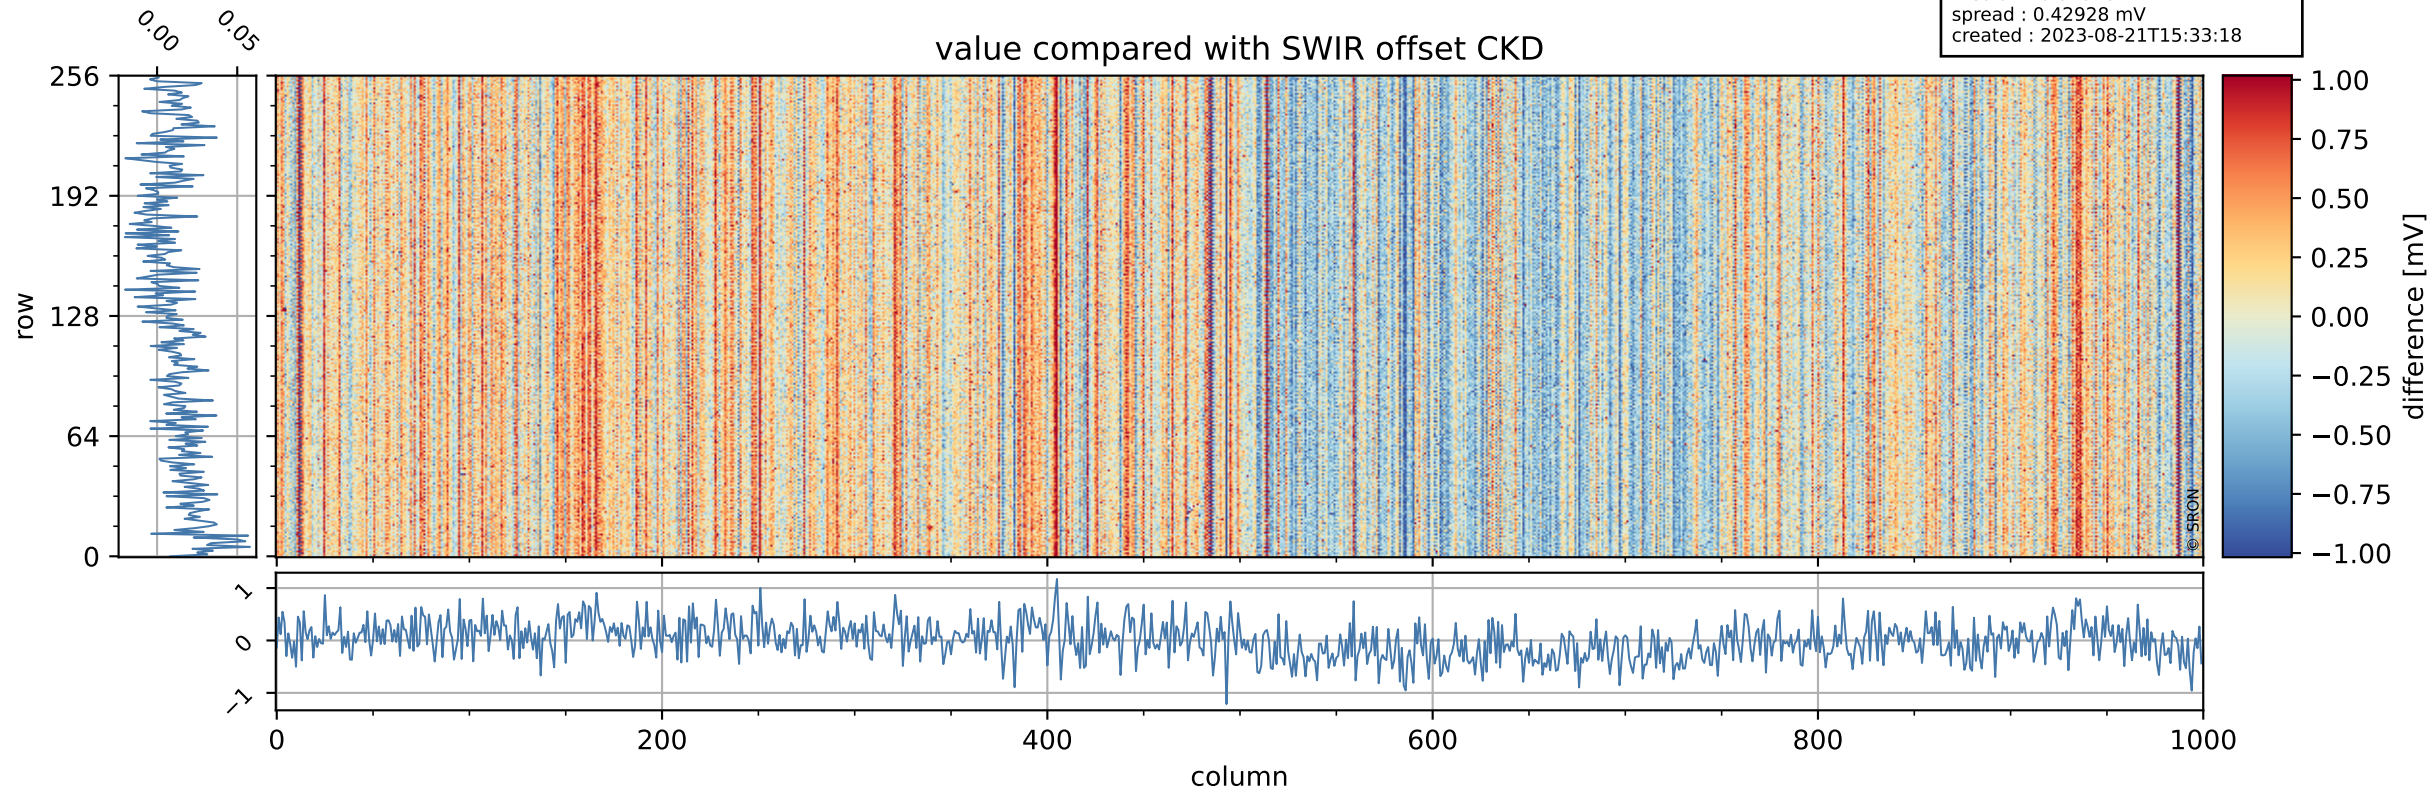

Tropomi SWIR offset (official)

orbits : 19 in [29767, 29812]
coverage : 2023-07-12 / 2023-07-15
median : 0.52602 V
spread : 0.035914 V
created : 2023-08-21T15:33:17

value detector map

Tropomi SWIR offset (official)

orbits : 19 in [29767, 29812]
coverage : 2023-07-12 / 2023-07-15
median : 33.726 μV
spread : 16.272 μV
created : 2023-08-21T15:33:18

Tropomi SWIR offset (official)

orbits : 19 in [29767, 29812]
coverage : 2023-07-12 / 2023-07-15
median : 0.010462 mV
spread : 0.42928 mV
created : 2023-08-21T15:33:18

value compared with SWIR offset CKD

Tropomi SWIR offset (official) ground-tracks of Sentinel-5P

orbits : 19 in [29767, 29812]
coverage : 2023-07-12 / 2023-07-15
created : 2023-08-21T15:33:18

Tropomi SWIR offset (official)

orbits : [2827, 29812]
coverage : 2018-04-30 / 2023-07-15
created : 2023-08-21T15:33:19

trend of detector median & temperatures