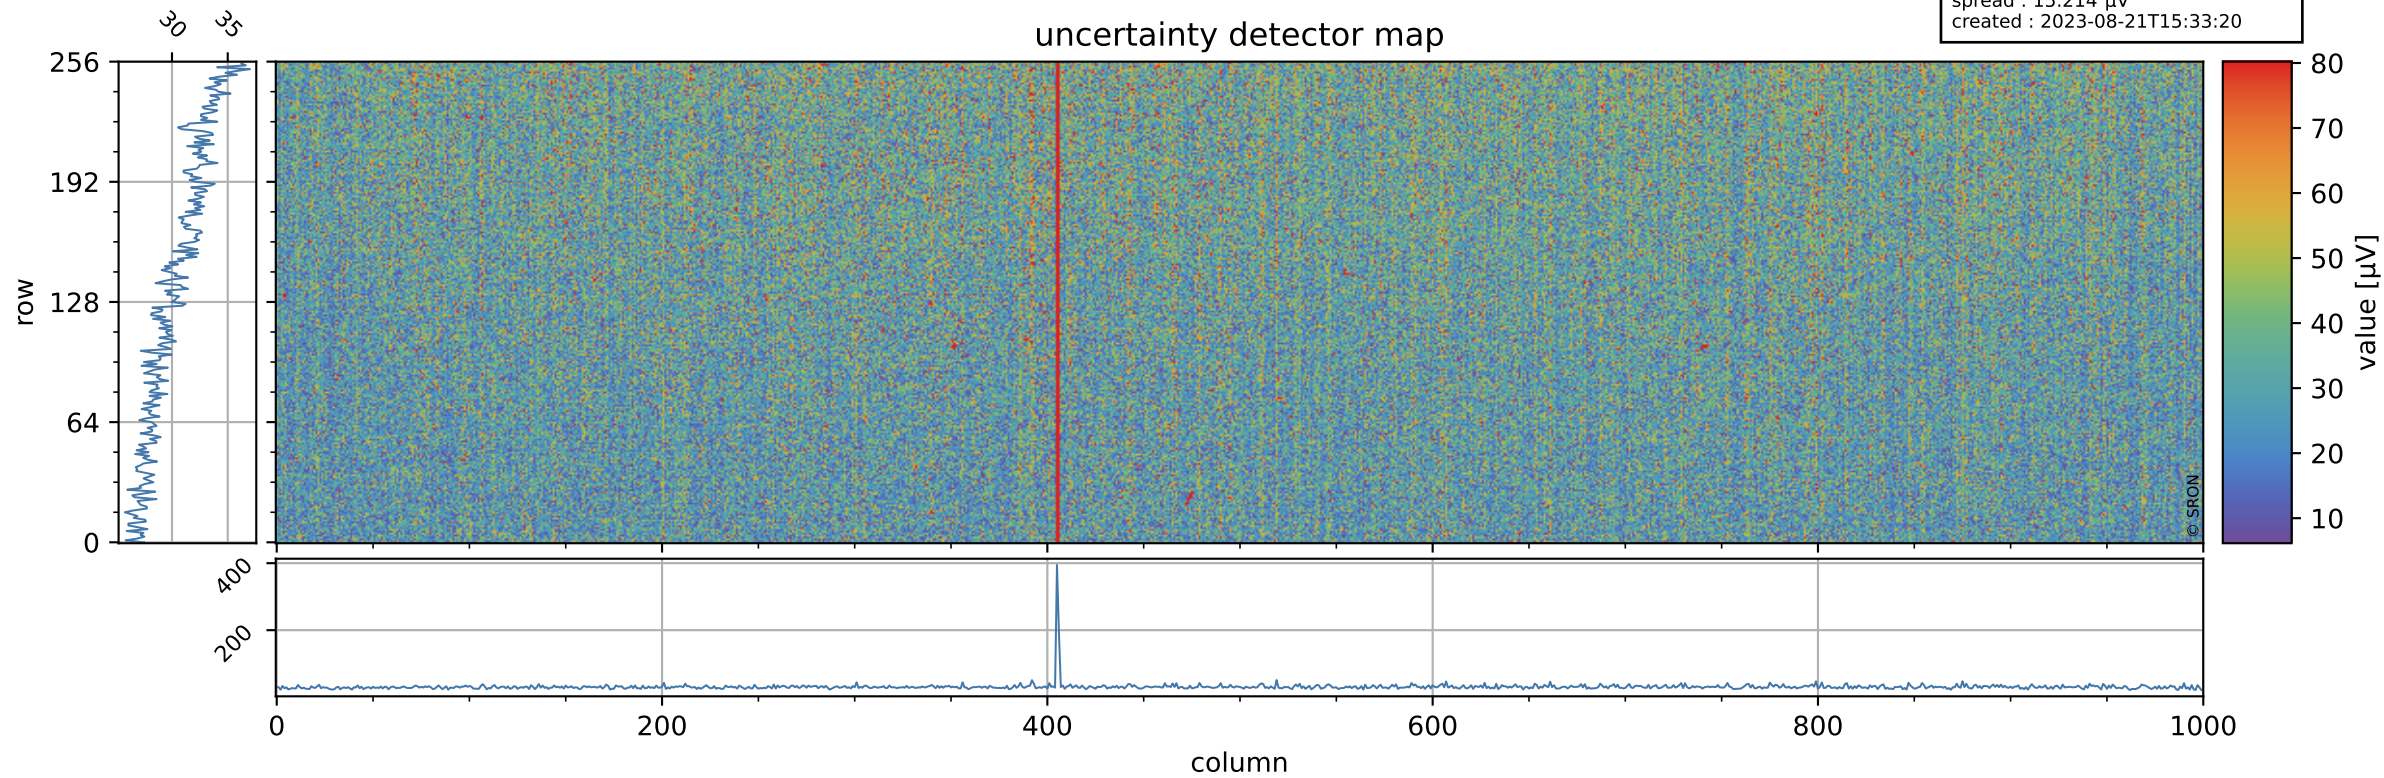

# Tropomi SWIR offset (official)

orbits : 20 in [29782, 29827]  
coverage : 2023-07-13 / 2023-07-16  
median : 0.526 V  
spread : 0.035912 V  
created : 2023-08-21T15:33:20

## value detector map

# Tropomi SWIR offset (official)

orbits : 20 in [29782, 29827]  
coverage : 2023-07-13 / 2023-07-16  
median : 30.518  $\mu\text{V}$   
spread : 15.214  $\mu\text{V}$   
created : 2023-08-21T15:33:20

# Tropomi SWIR offset (official) ground-tracks of Sentinel-5P

orbits : 20 in [29782, 29827]  
coverage : 2023-07-13 / 2023-07-16  
created : 2023-08-21T15:33:21