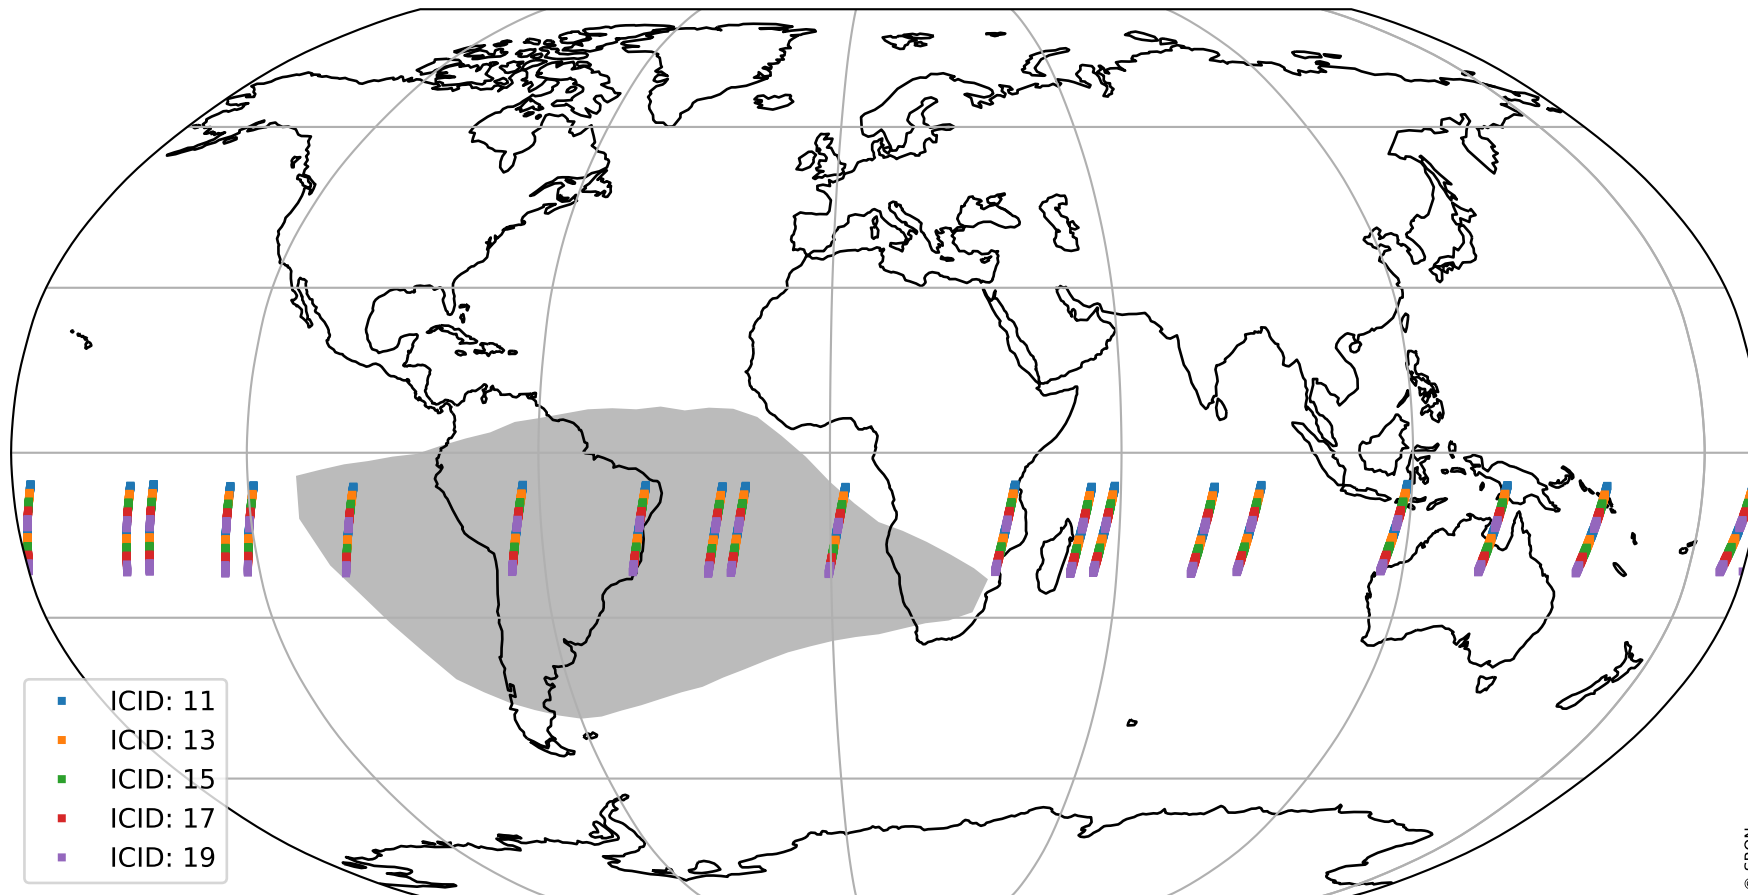

# Tropomi SWIR offset (official)

orbits : 20 in [29782, 29827]  
coverage : 2023-07-13 / 2023-07-16  
median : 30.518  $\mu\text{V}$   
spread : 15.214  $\mu\text{V}$   
created : 2023-08-21T15:33:20

# Tropomi SWIR offset (official)

orbits : 20 in [29782, 29827]  
coverage : 2023-07-13 / 2023-07-16  
median : -0.0058342 mV  
spread : 0.4261 mV  
created : 2023-08-21T15:33:20

value compared with SWIR offset CKD

# Tropomi SWIR offset (official) ground-tracks of Sentinel-5P

orbits : 20 in [29782, 29827]  
coverage : 2023-07-13 / 2023-07-16  
created : 2023-08-21T15:33:21

# Tropomi SWIR offset (official)

orbits : [2827, 29827]  
coverage : 2018-04-30 / 2023-07-16  
created : 2023-08-21T15:33:21