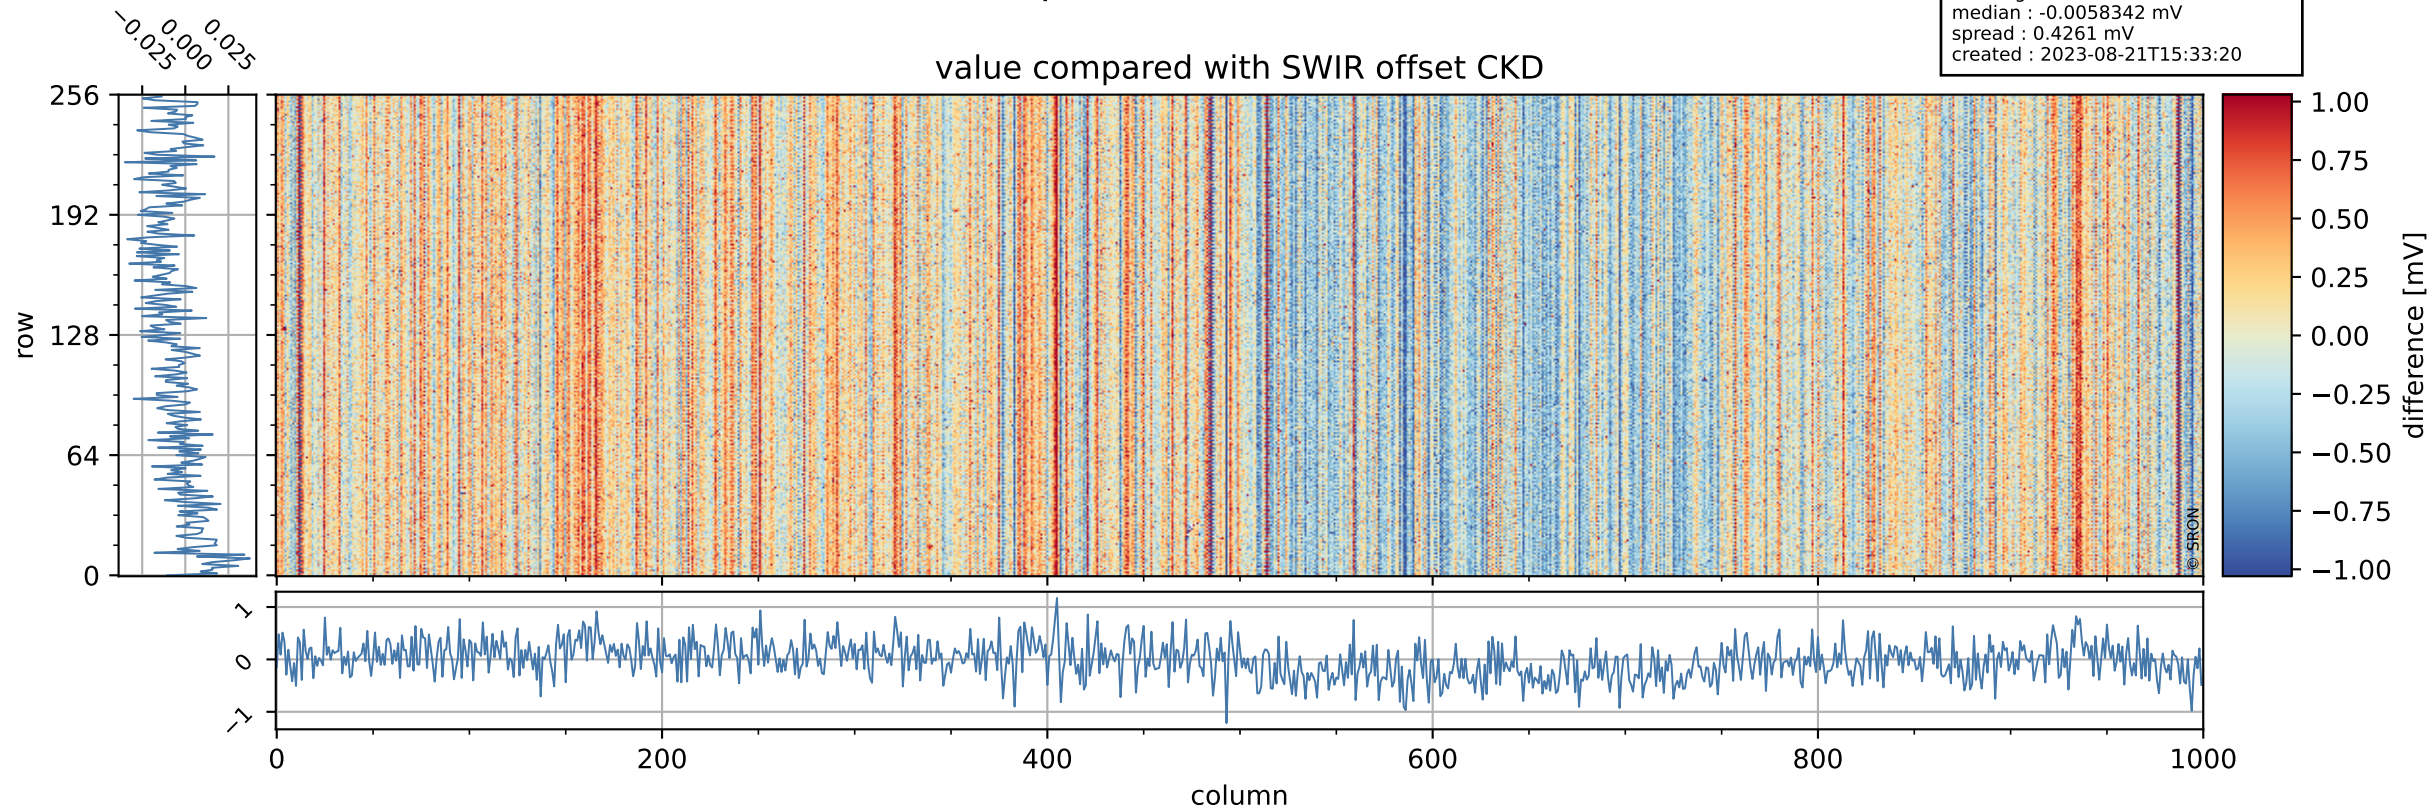

## value detector map

# Tropomi SWIR offset (official)

orbits : 20 in [29782, 29827]  
coverage : 2023-07-13 / 2023-07-16  
median : 30.518  $\mu\text{V}$   
spread : 15.214  $\mu\text{V}$   
created : 2023-08-21T15:33:20

# Tropomi SWIR offset (official)

orbits : 20 in [29782, 29827]  
coverage : 2023-07-13 / 2023-07-16  
median : -0.0058342 mV  
spread : 0.4261 mV  
created : 2023-08-21T15:33:20

value compared with SWIR offset CKD

# Tropomi SWIR offset (official) ground-tracks of Sentinel-5P

orbits : 20 in [29782, 29827]  
coverage : 2023-07-13 / 2023-07-16  
created : 2023-08-21T15:33:21