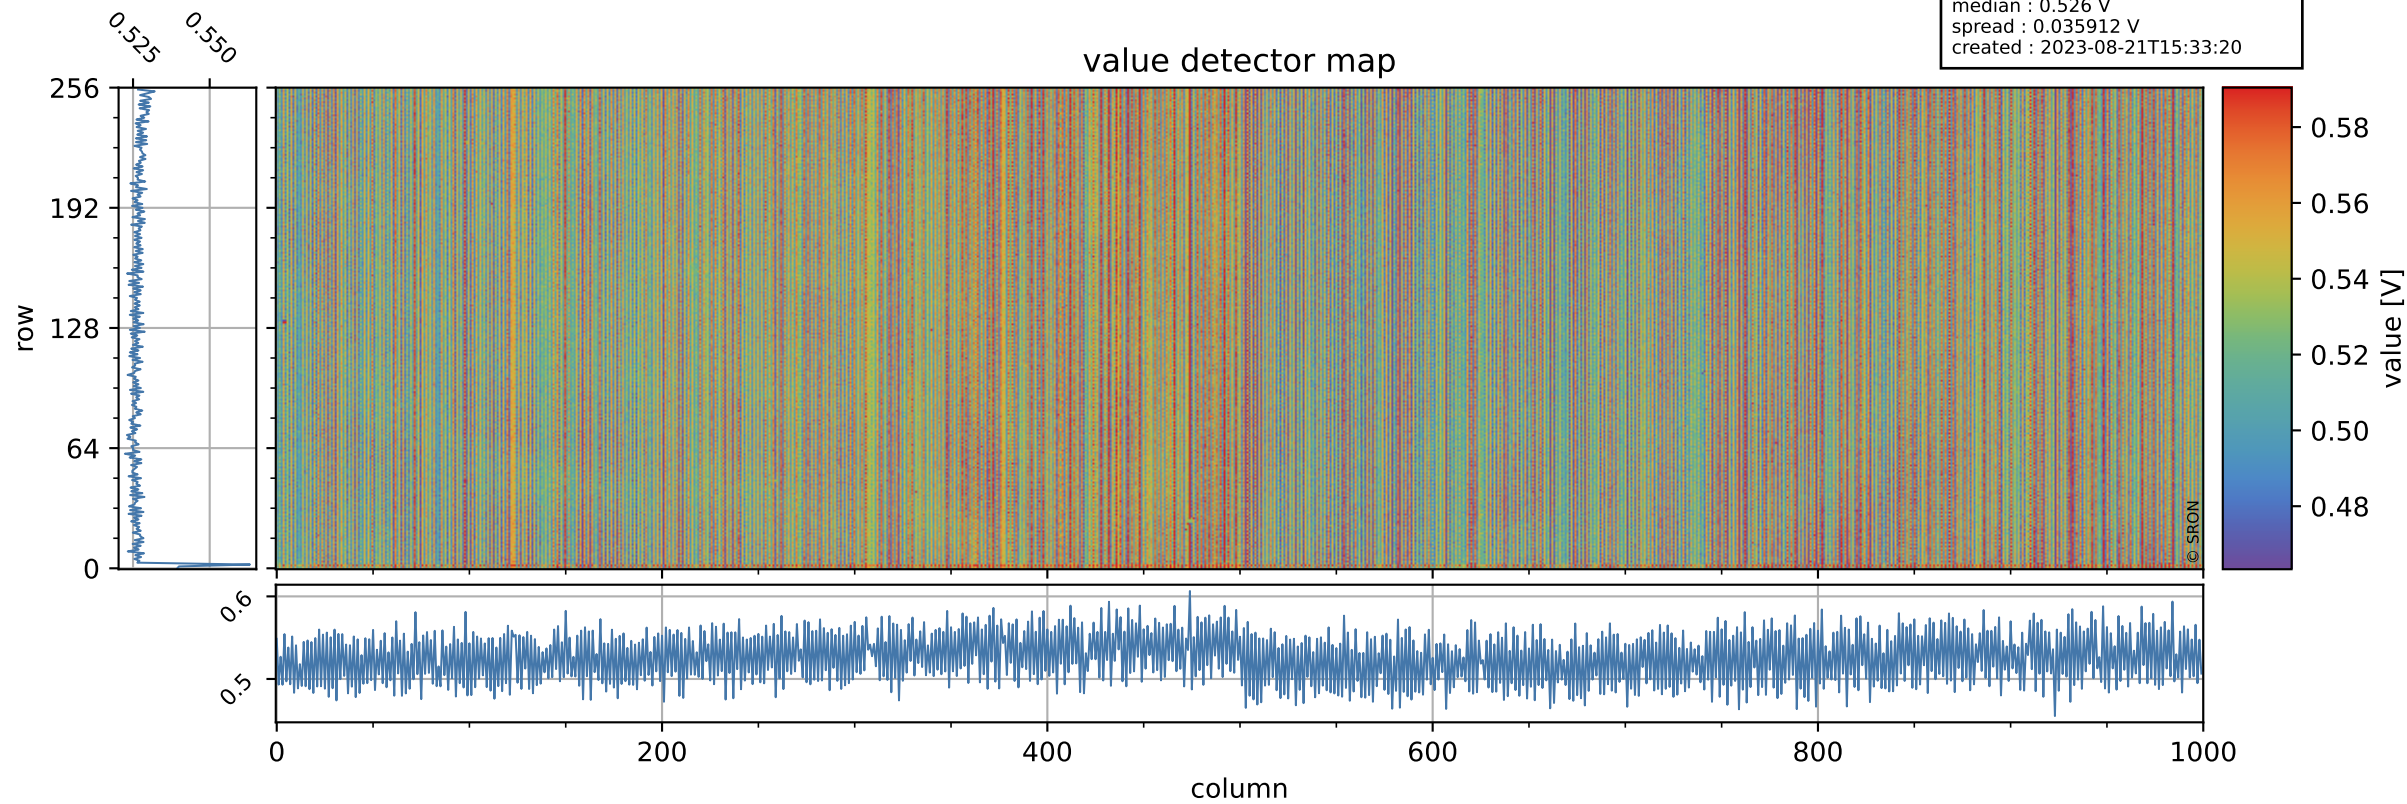

# Tropomi SWIR offset (official)

orbits : 20 in [29782, 29827]  
coverage : 2023-07-13 / 2023-07-16  
median : 0.526 V  
spread : 0.035912 V  
created : 2023-08-21T15:33:20

## value detector map

# Tropomi SWIR offset (official)

orbits : 20 in [29782, 29827]  
coverage : 2023-07-13 / 2023-07-16  
median : 30.518  $\mu\text{V}$   
spread : 15.214  $\mu\text{V}$   
created : 2023-08-21T15:33:20

# Tropomi SWIR offset (official) ground-tracks of Sentinel-5P

orbits : 20 in [29782, 29827]  
coverage : 2023-07-13 / 2023-07-16  
created : 2023-08-21T15:33:21