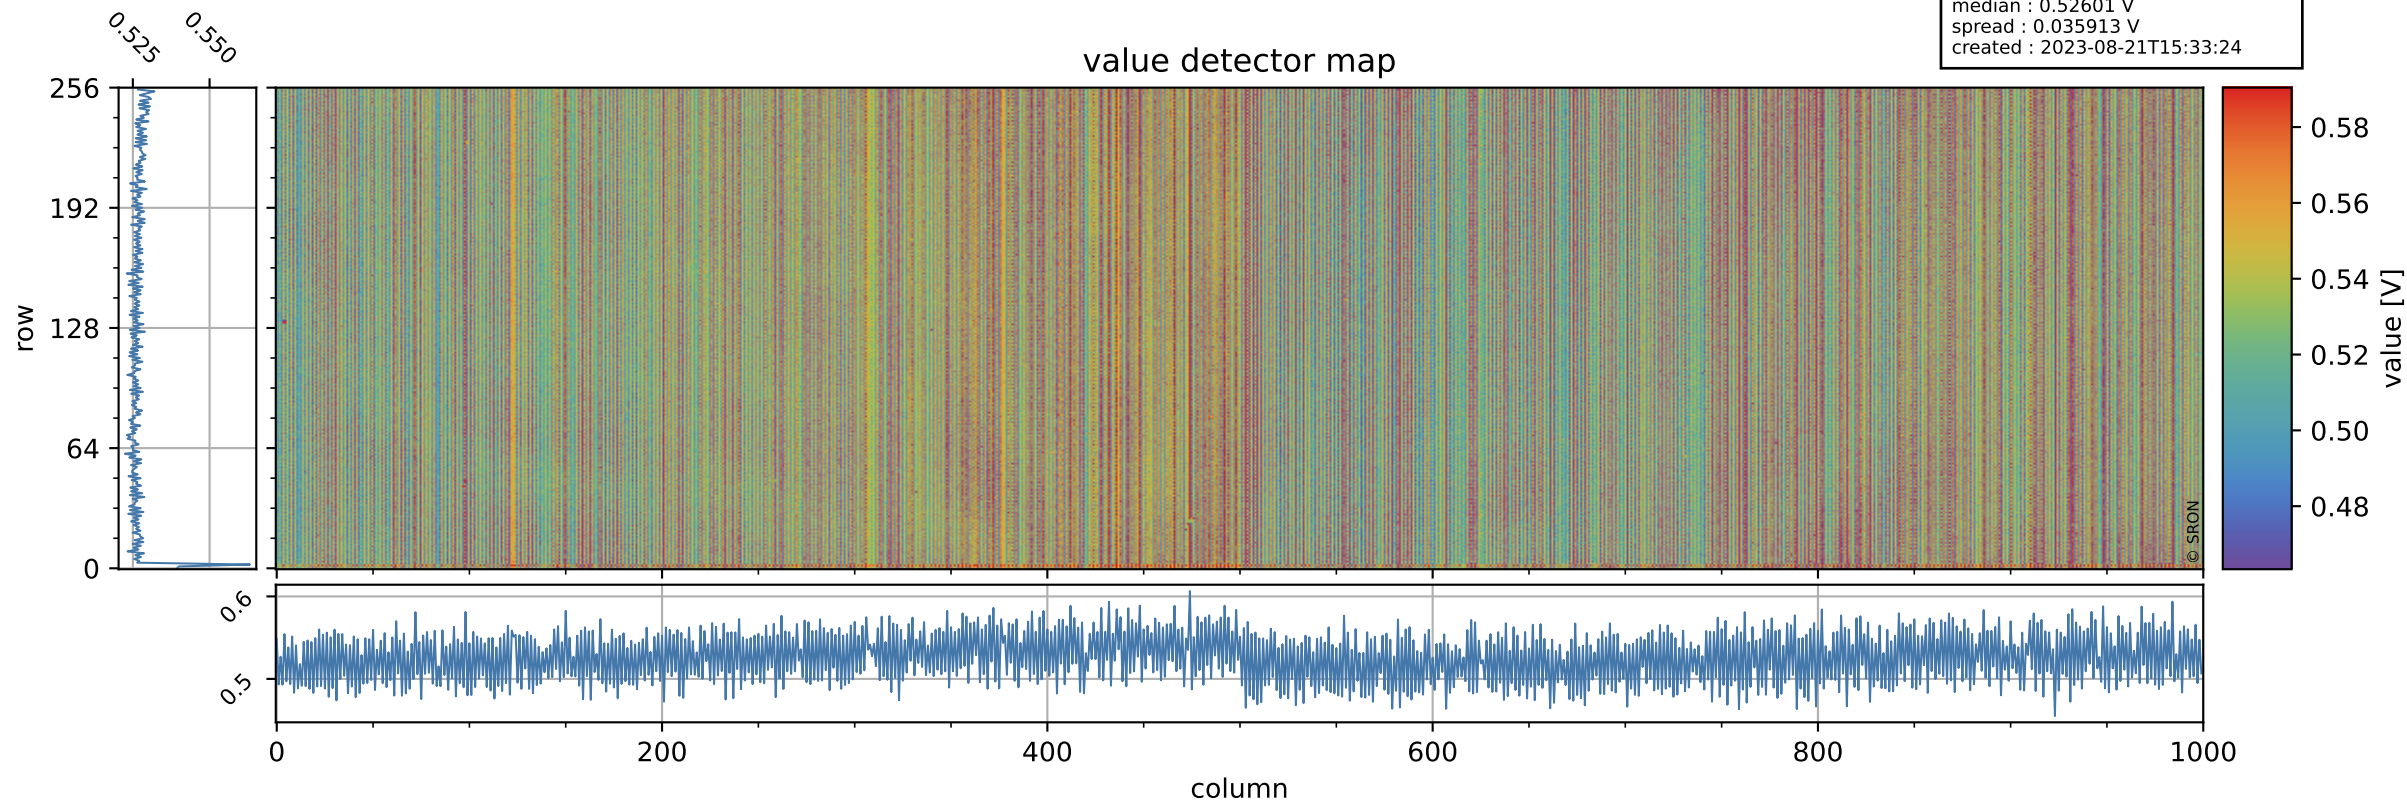

Tropomi SWIR offset (official)

orbits : 19 in [29812, 29857]
coverage : 2023-07-15 / 2023-07-18
median : 0.52601 V
spread : 0.035913 V
created : 2023-08-21T15:33:24

value detector map

Tropomi SWIR offset (official)

orbits : 19 in [29812, 29857]
coverage : 2023-07-15 / 2023-07-18
median : 30.408 μV
spread : 15.074 μV
created : 2023-08-21T15:33:24

Tropomi SWIR offset (official)

orbits : 19 in [29812, 29857]
coverage : 2023-07-15 / 2023-07-18
median : 8.9491e-05 mV
spread : 0.42261 mV
created : 2023-08-21T15:33:25

value compared with SWIR offset CKD

Tropomi SWIR offset (official) ground-tracks of Sentinel-5P

orbits : 19 in [29812, 29857]
coverage : 2023-07-15 / 2023-07-18
created : 2023-08-21T15:33:25

Tropomi SWIR offset (official)

orbits : [2827, 29857]
coverage : 2018-04-30 / 2023-07-18
created : 2023-08-21T15:33:26

trend of detector median & temperatures