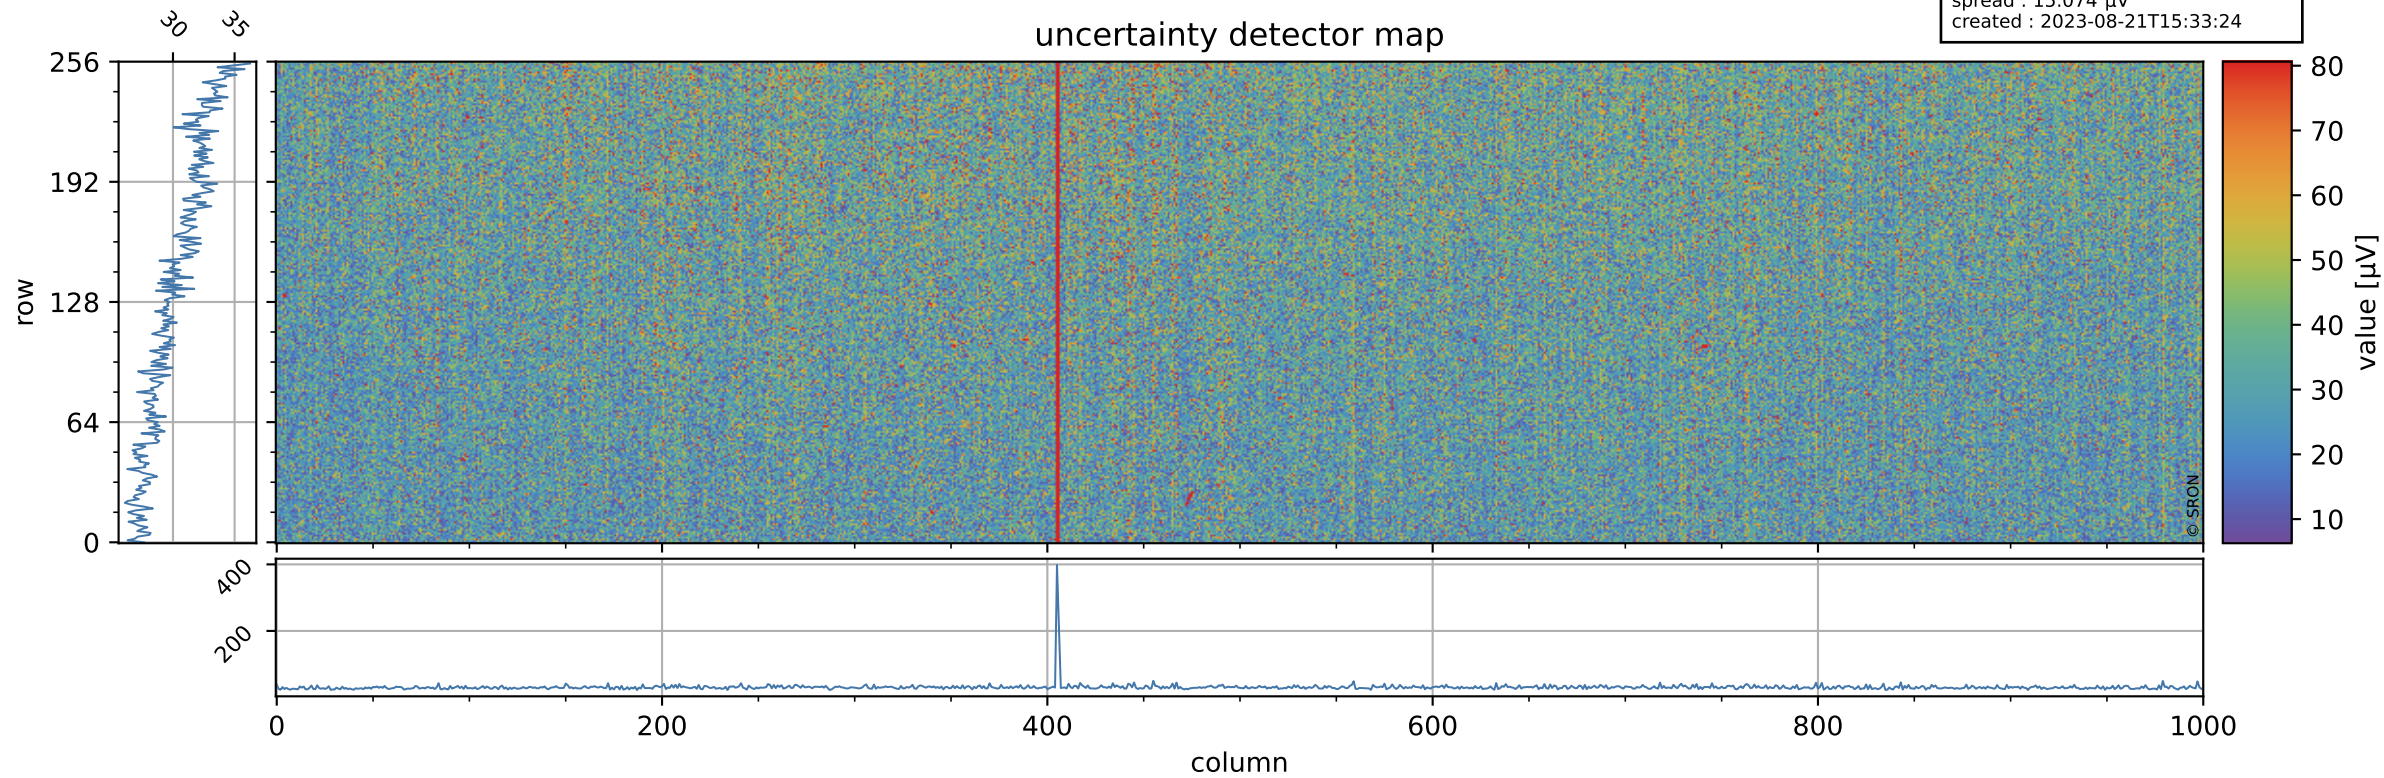

Tropomi SWIR offset (official)

orbits : 19 in [29812, 29857]
coverage : 2023-07-15 / 2023-07-18
median : 0.52601 V
spread : 0.035913 V
created : 2023-08-21T15:33:24

value detector map

Tropomi SWIR offset (official)

orbits : 19 in [29812, 29857]
coverage : 2023-07-15 / 2023-07-18
median : 30.408 μV
spread : 15.074 μV
created : 2023-08-21T15:33:24

Tropomi SWIR offset (official)

orbits : 19 in [29812, 29857]
coverage : 2023-07-15 / 2023-07-18
median : 8.9491e-05 mV
spread : 0.42261 mV
created : 2023-08-21T15:33:25

value compared with SWIR offset CKD

Tropomi SWIR offset (official) ground-tracks of Sentinel-5P

orbits : 19 in [29812, 29857]
coverage : 2023-07-15 / 2023-07-18
created : 2023-08-21T15:33:25

Tropomi SWIR offset (official)

orbits : [2827, 29857]
coverage : 2018-04-30 / 2023-07-18
created : 2023-08-21T15:33:26

trend of detector median & temperatures