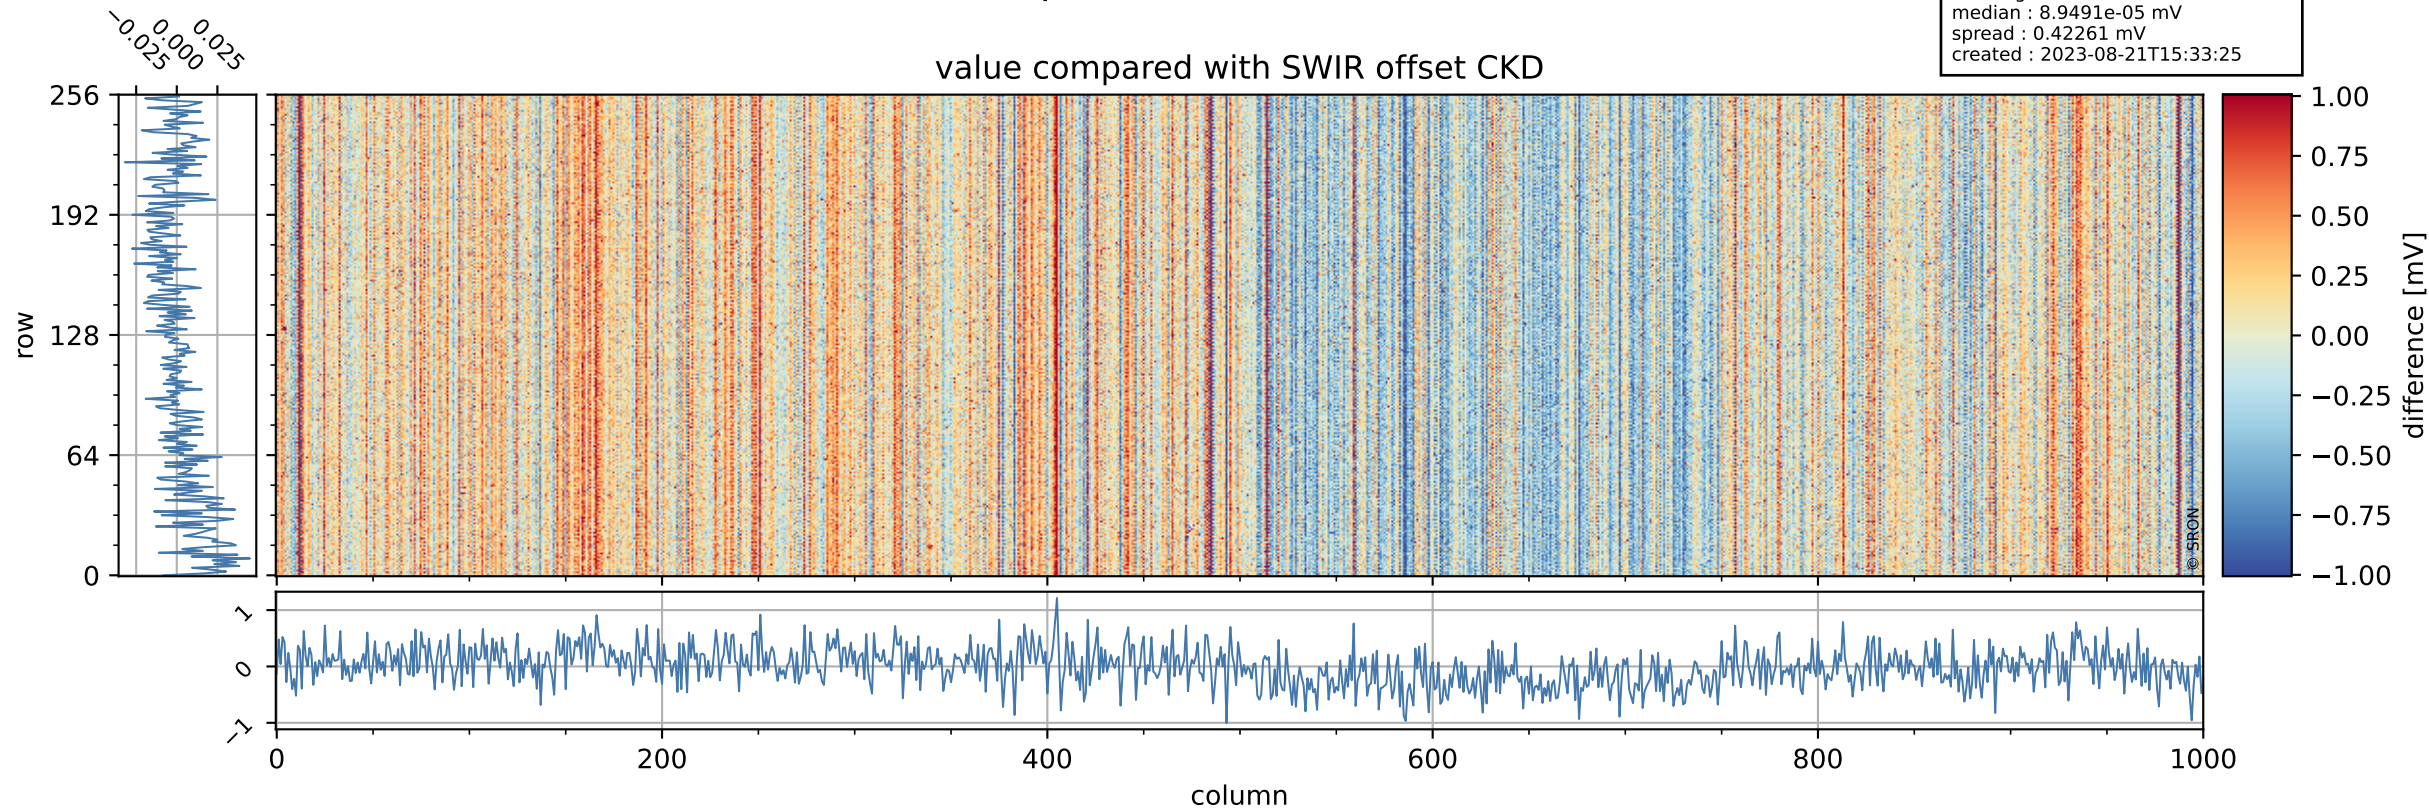

Tropomi SWIR offset (official)

orbits : 19 in [29812, 29857]
coverage : 2023-07-15 / 2023-07-18
median : 0.52601 V
spread : 0.035913 V
created : 2023-08-21T15:33:24

value detector map

Tropomi SWIR offset (official)

orbits : 19 in [29812, 29857]
coverage : 2023-07-15 / 2023-07-18
median : 30.408 μV
spread : 15.074 μV
created : 2023-08-21T15:33:24

Tropomi SWIR offset (official)

orbits : 19 in [29812, 29857]
coverage : 2023-07-15 / 2023-07-18
median : 8.9491e-05 mV
spread : 0.42261 mV
created : 2023-08-21T15:33:25

value compared with SWIR offset CKD

Tropomi SWIR offset (official) ground-tracks of Sentinel-5P

orbits : 19 in [29812, 29857]
coverage : 2023-07-15 / 2023-07-18
created : 2023-08-21T15:33:25

Tropomi SWIR offset (official)

orbits : [2827, 29857]
coverage : 2018-04-30 / 2023-07-18
created : 2023-08-21T15:33:26

trend of detector median & temperatures