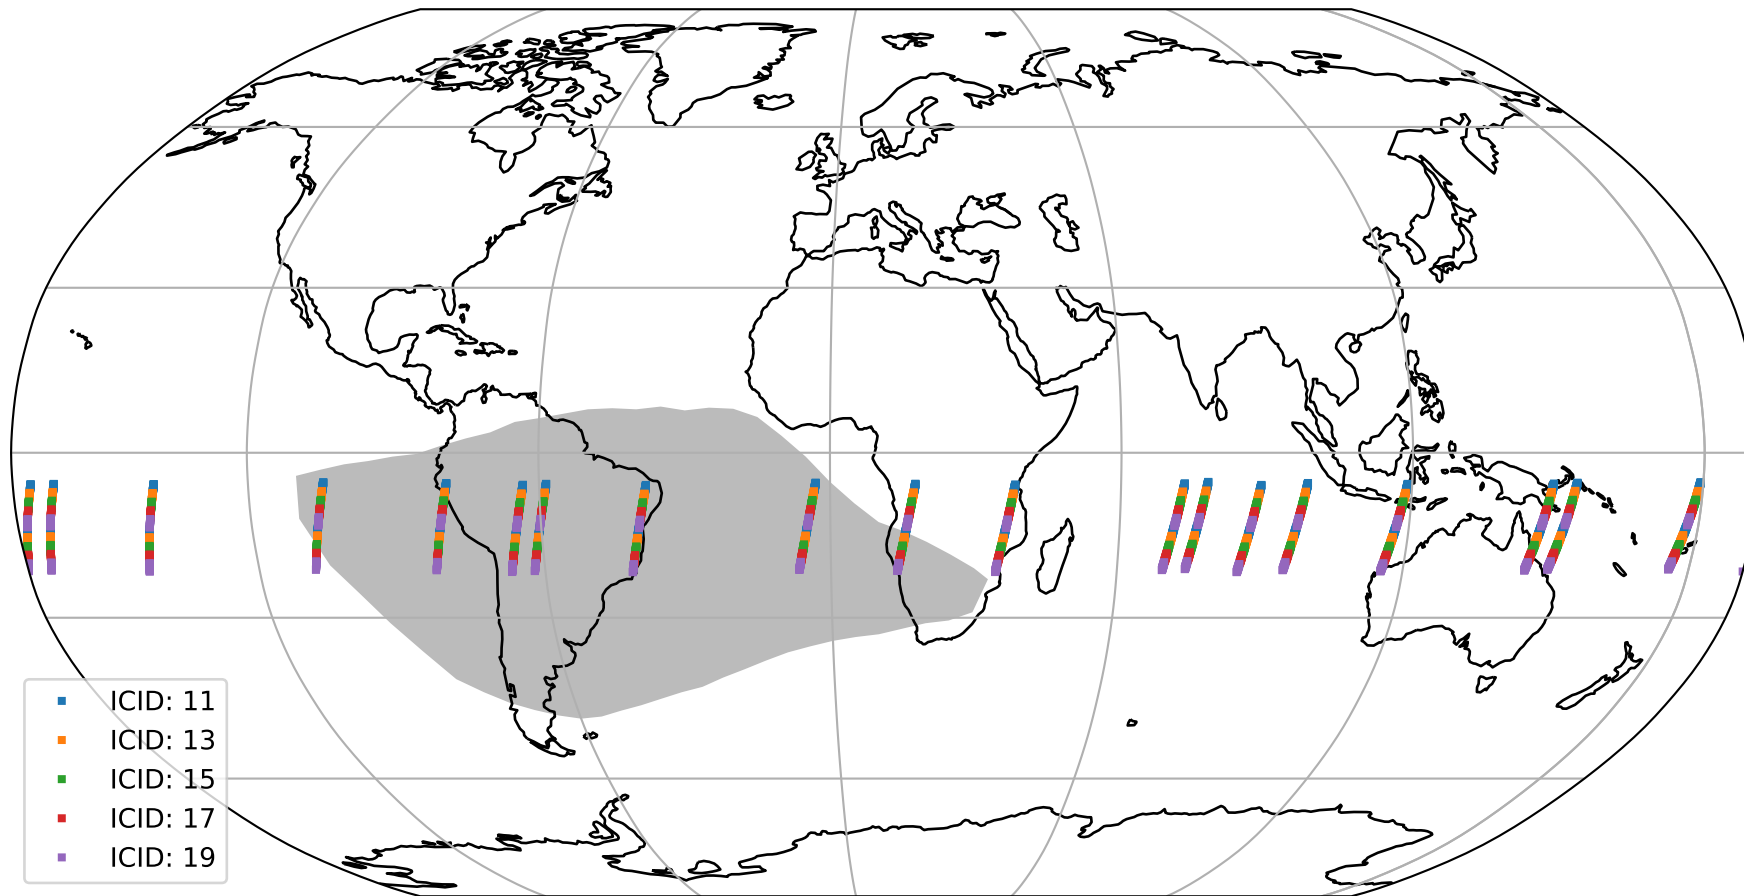

Tropomi SWIR offset (official)

orbits : 19 in [29812, 29857]
coverage : 2023-07-15 / 2023-07-18
median : 0.52601 V
spread : 0.035913 V
created : 2023-08-21T15:33:24

value detector map

Tropomi SWIR offset (official)

orbits : 19 in [29812, 29857]
coverage : 2023-07-15 / 2023-07-18
median : 30.408 μV
spread : 15.074 μV
created : 2023-08-21T15:33:24

Tropomi SWIR offset (official)

orbits : 19 in [29812, 29857]
coverage : 2023-07-15 / 2023-07-18
median : 8.9491e-05 mV
spread : 0.42261 mV
created : 2023-08-21T15:33:25

value compared with SWIR offset CKD

Tropomi SWIR offset (official) ground-tracks of Sentinel-5P

orbits : 19 in [29812, 29857]
coverage : 2023-07-15 / 2023-07-18
created : 2023-08-21T15:33:25

Tropomi SWIR offset (official)

orbits : [2827, 29857]
coverage : 2018-04-30 / 2023-07-18
created : 2023-08-21T15:33:26

trend of detector median & temperatures