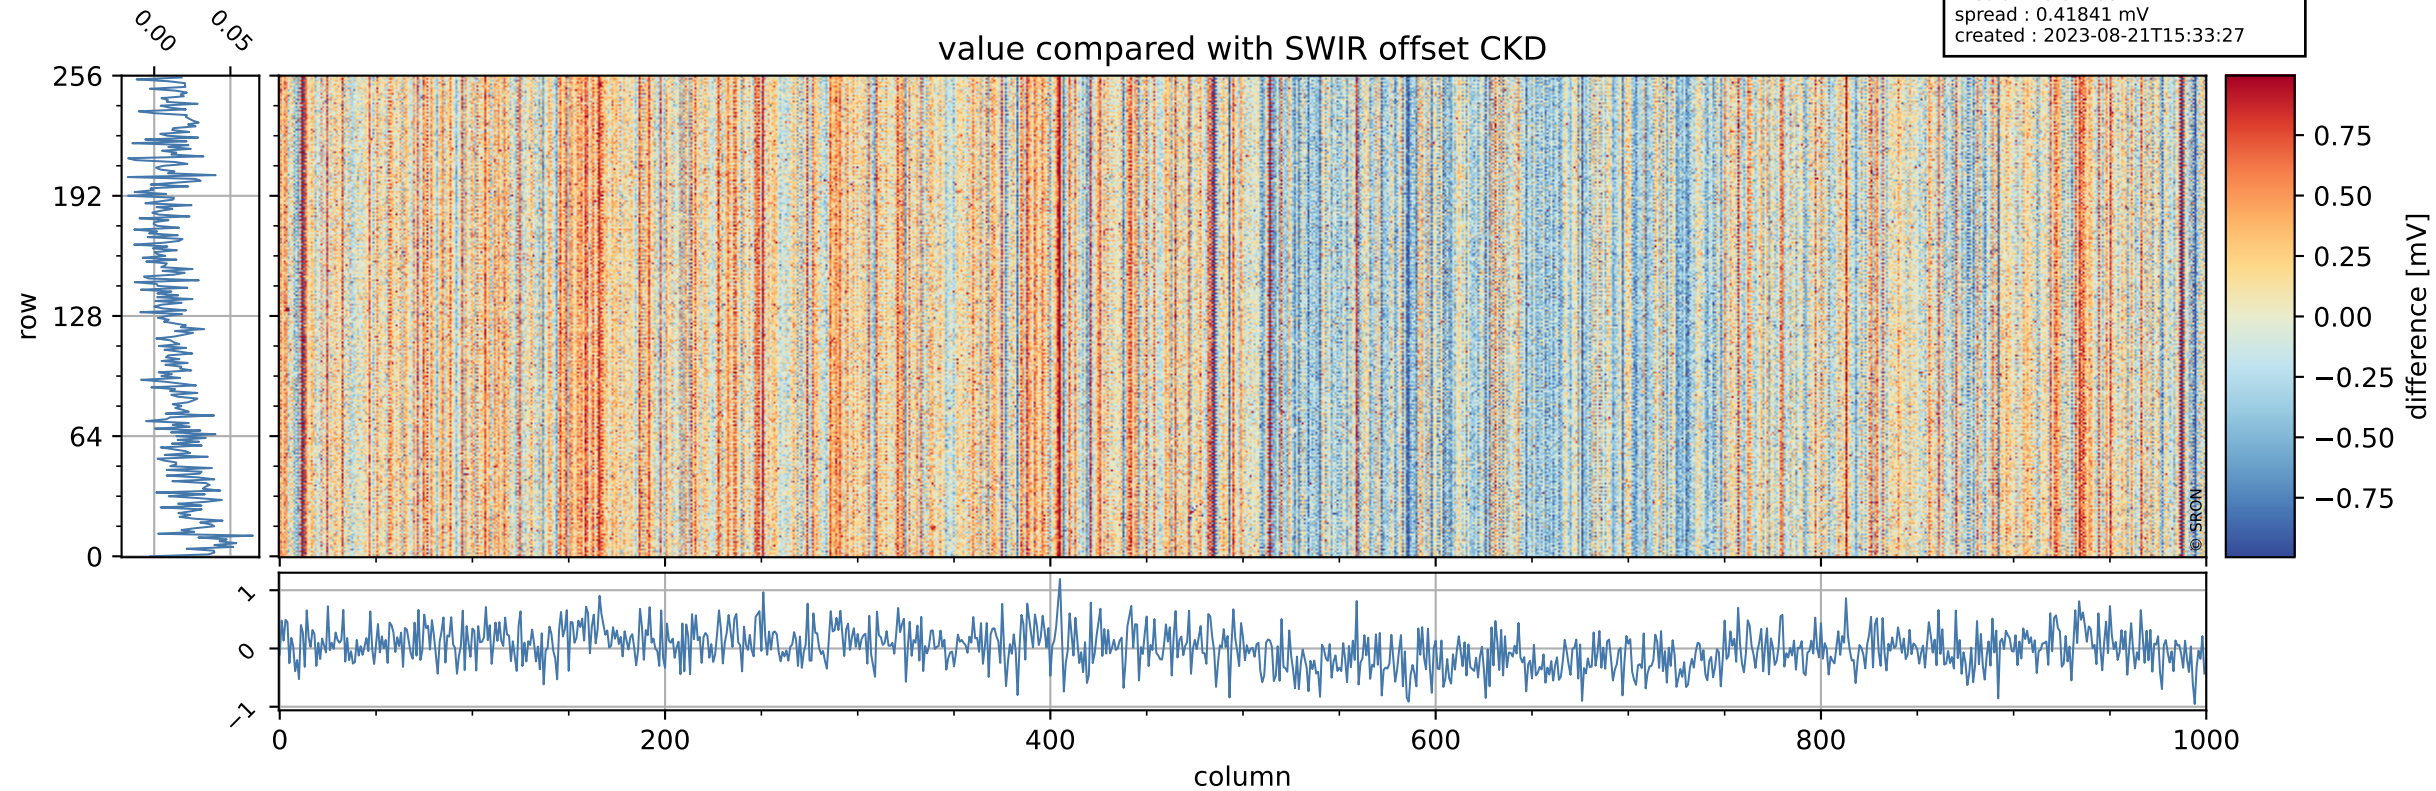

Tropomi SWIR offset (official)

orbits : 18 in [29827, 29872]
coverage : 2023-07-16 / 2023-07-19
median : 0.52602 V
spread : 0.035913 V
created : 2023-08-21T15:33:26

value detector map

Tropomi SWIR offset (official)

orbits : 18 in [29827, 29872]
coverage : 2023-07-16 / 2023-07-19
median : 31.134 μV
spread : 15.395 μV
created : 2023-08-21T15:33:27

Tropomi SWIR offset (official)

orbits : 18 in [29827, 29872]
coverage : 2023-07-16 / 2023-07-19
median : 0.012884 mV
spread : 0.41841 mV
created : 2023-08-21T15:33:27

value compared with SWIR offset CKD

Tropomi SWIR offset (official) ground-tracks of Sentinel-5P

orbits : 18 in [29827, 29872]
coverage : 2023-07-16 / 2023-07-19
created : 2023-08-21T15:33:27

Tropomi SWIR offset (official)

orbits : [2827, 29872]
coverage : 2018-04-30 / 2023-07-19
created : 2023-08-21T15:33:28

trend of detector median & temperatures