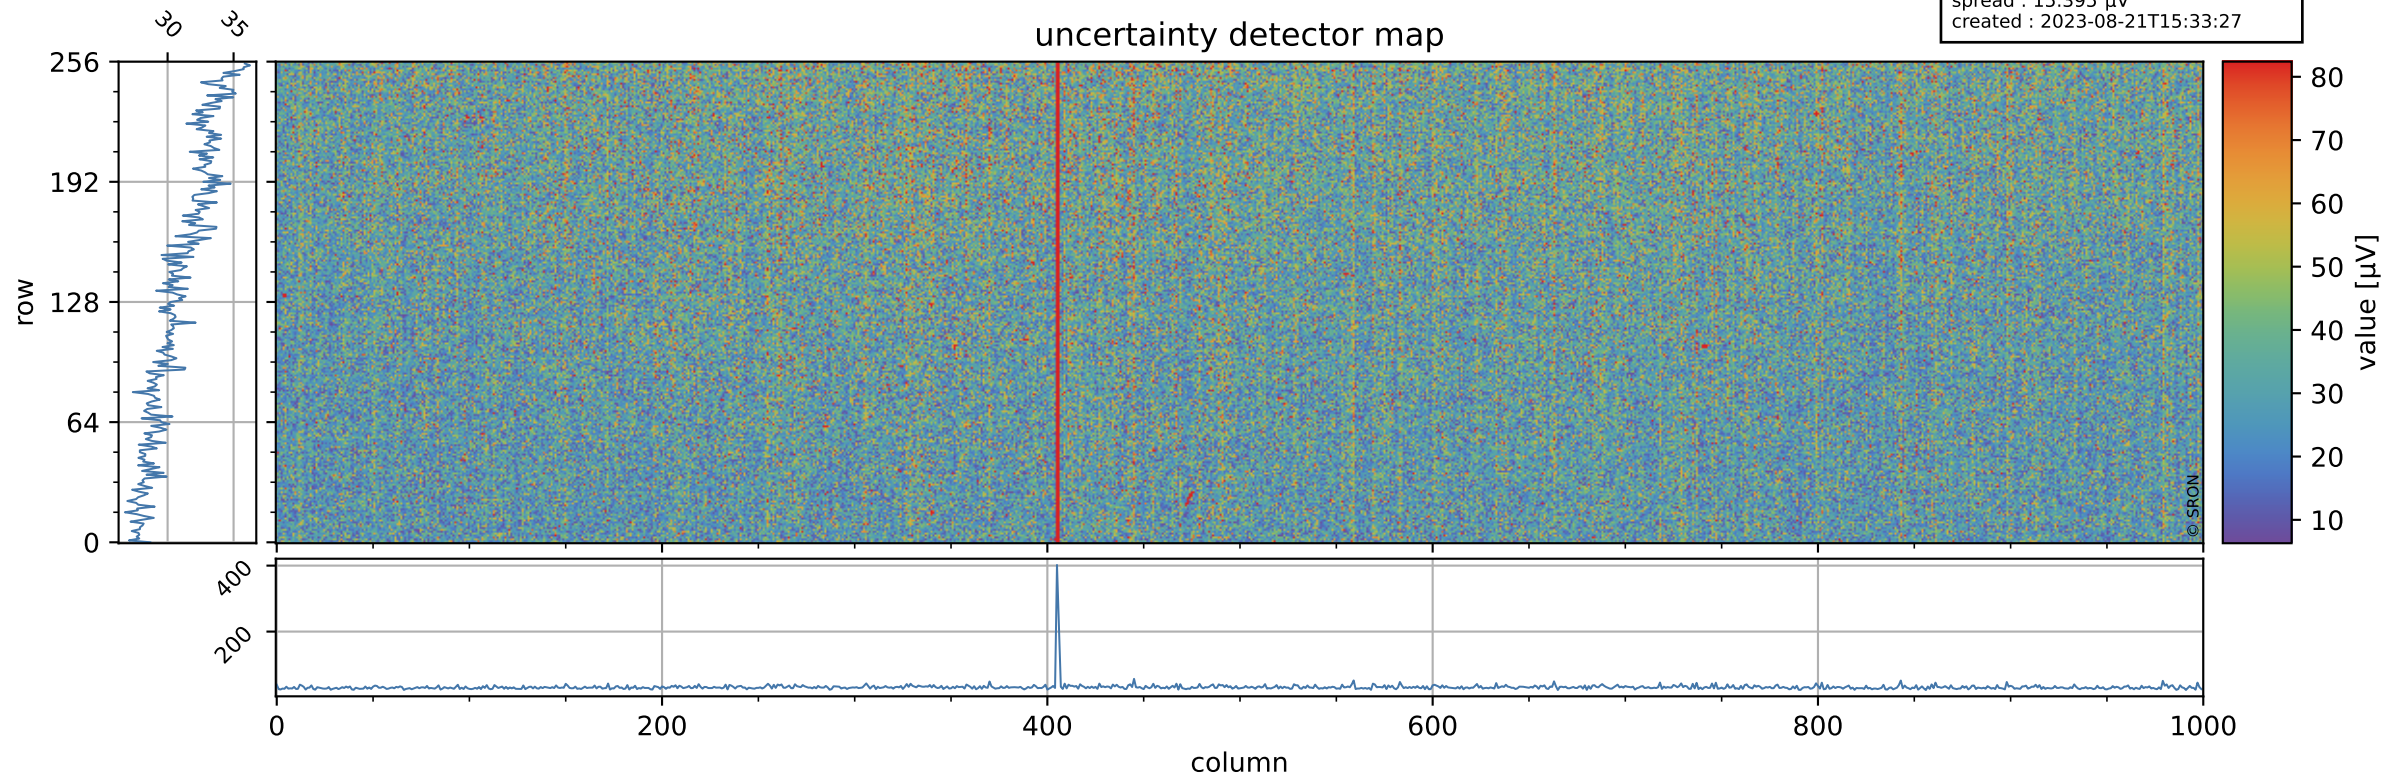

Tropomi SWIR offset (official)

orbits : 18 in [29827, 29872]
coverage : 2023-07-16 / 2023-07-19
median : 0.52602 V
spread : 0.035913 V
created : 2023-08-21T15:33:26

value detector map

Tropomi SWIR offset (official)

orbits : 18 in [29827, 29872]
coverage : 2023-07-16 / 2023-07-19
median : 31.134 μV
spread : 15.395 μV
created : 2023-08-21T15:33:27

Tropomi SWIR offset (official)

orbits : 18 in [29827, 29872]
coverage : 2023-07-16 / 2023-07-19
median : 0.012884 mV
spread : 0.41841 mV
created : 2023-08-21T15:33:27

value compared with SWIR offset CKD

Tropomi SWIR offset (official) ground-tracks of Sentinel-5P

orbits : 18 in [29827, 29872]
coverage : 2023-07-16 / 2023-07-19
created : 2023-08-21T15:33:27

Tropomi SWIR offset (official)

orbits : [2827, 29872]
coverage : 2018-04-30 / 2023-07-19
created : 2023-08-21T15:33:28

trend of detector median & temperatures