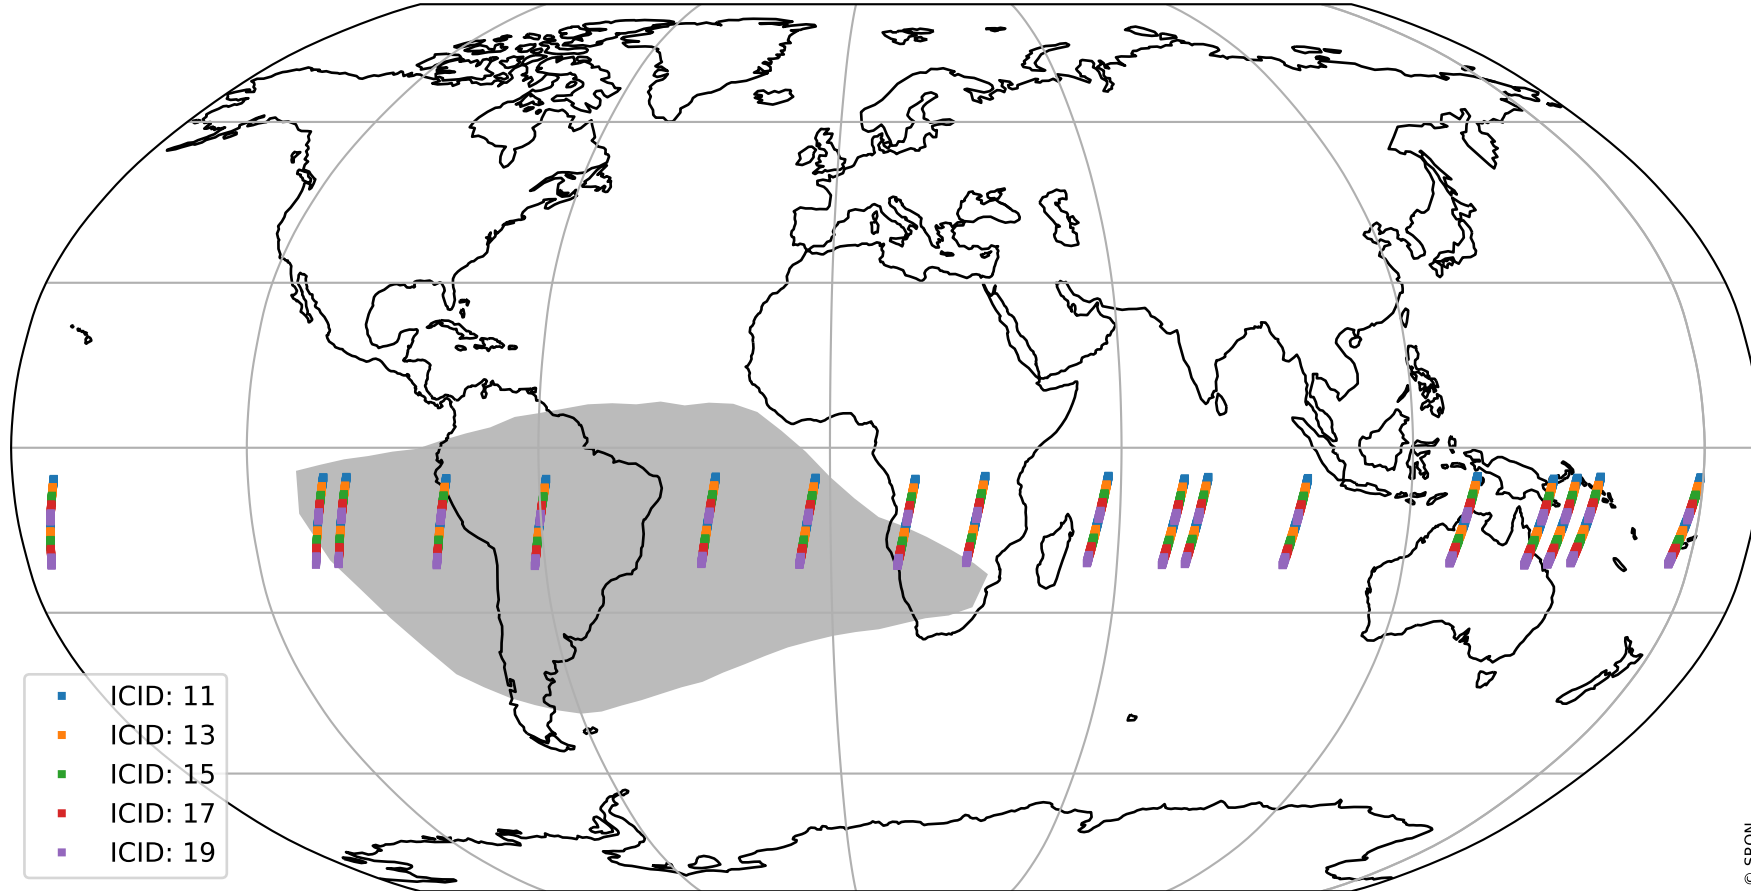

Tropomi SWIR offset (official)

orbits : 18 in [29827, 29872]
coverage : 2023-07-16 / 2023-07-19
median : 0.52602 V
spread : 0.035913 V
created : 2023-08-21T15:33:26

value detector map

Tropomi SWIR offset (official)

orbits : 18 in [29827, 29872]
coverage : 2023-07-16 / 2023-07-19
median : 31.134 μV
spread : 15.395 μV
created : 2023-08-21T15:33:27

Tropomi SWIR offset (official)

orbits : 18 in [29827, 29872]
coverage : 2023-07-16 / 2023-07-19
median : 0.012884 mV
spread : 0.41841 mV
created : 2023-08-21T15:33:27

value compared with SWIR offset CKD

Tropomi SWIR offset (official) ground-tracks of Sentinel-5P

orbits : 18 in [29827, 29872]
coverage : 2023-07-16 / 2023-07-19
created : 2023-08-21T15:33:27

Tropomi SWIR offset (official)

orbits : [2827, 29872]
coverage : 2018-04-30 / 2023-07-19
created : 2023-08-21T15:33:28

trend of detector median & temperatures