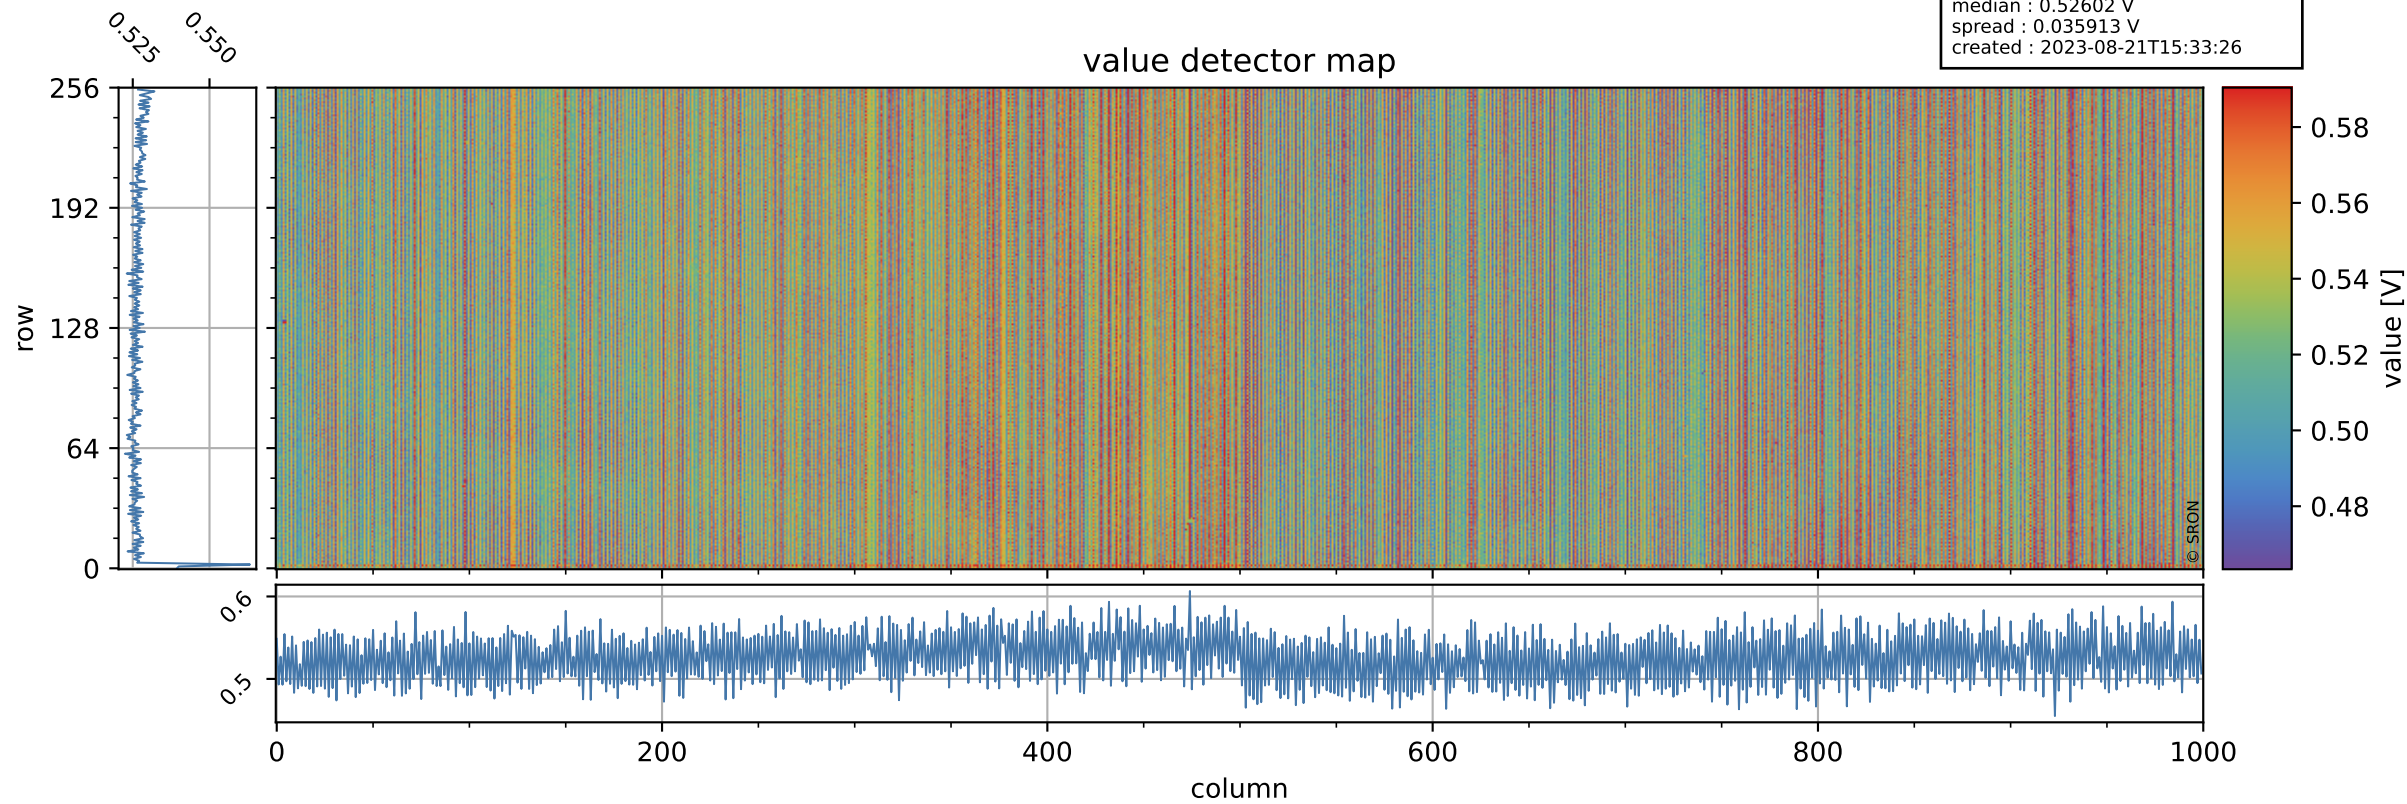

Tropomi SWIR offset (official)

orbits : 18 in [29827, 29872]
coverage : 2023-07-16 / 2023-07-19
median : 0.52602 V
spread : 0.035913 V
created : 2023-08-21T15:33:26

value detector map

Tropomi SWIR offset (official)

orbits : 18 in [29827, 29872]
coverage : 2023-07-16 / 2023-07-19
median : 31.134 μV
spread : 15.395 μV
created : 2023-08-21T15:33:27

Tropomi SWIR offset (official)

orbits : 18 in [29827, 29872]
coverage : 2023-07-16 / 2023-07-19
median : 0.012884 mV
spread : 0.41841 mV
created : 2023-08-21T15:33:27

value compared with SWIR offset CKD

Tropomi SWIR offset (official) ground-tracks of Sentinel-5P

orbits : 18 in [29827, 29872]
coverage : 2023-07-16 / 2023-07-19
created : 2023-08-21T15:33:27

Tropomi SWIR offset (official)

orbits : [2827, 29872]
coverage : 2018-04-30 / 2023-07-19
created : 2023-08-21T15:33:28

trend of detector median & temperatures