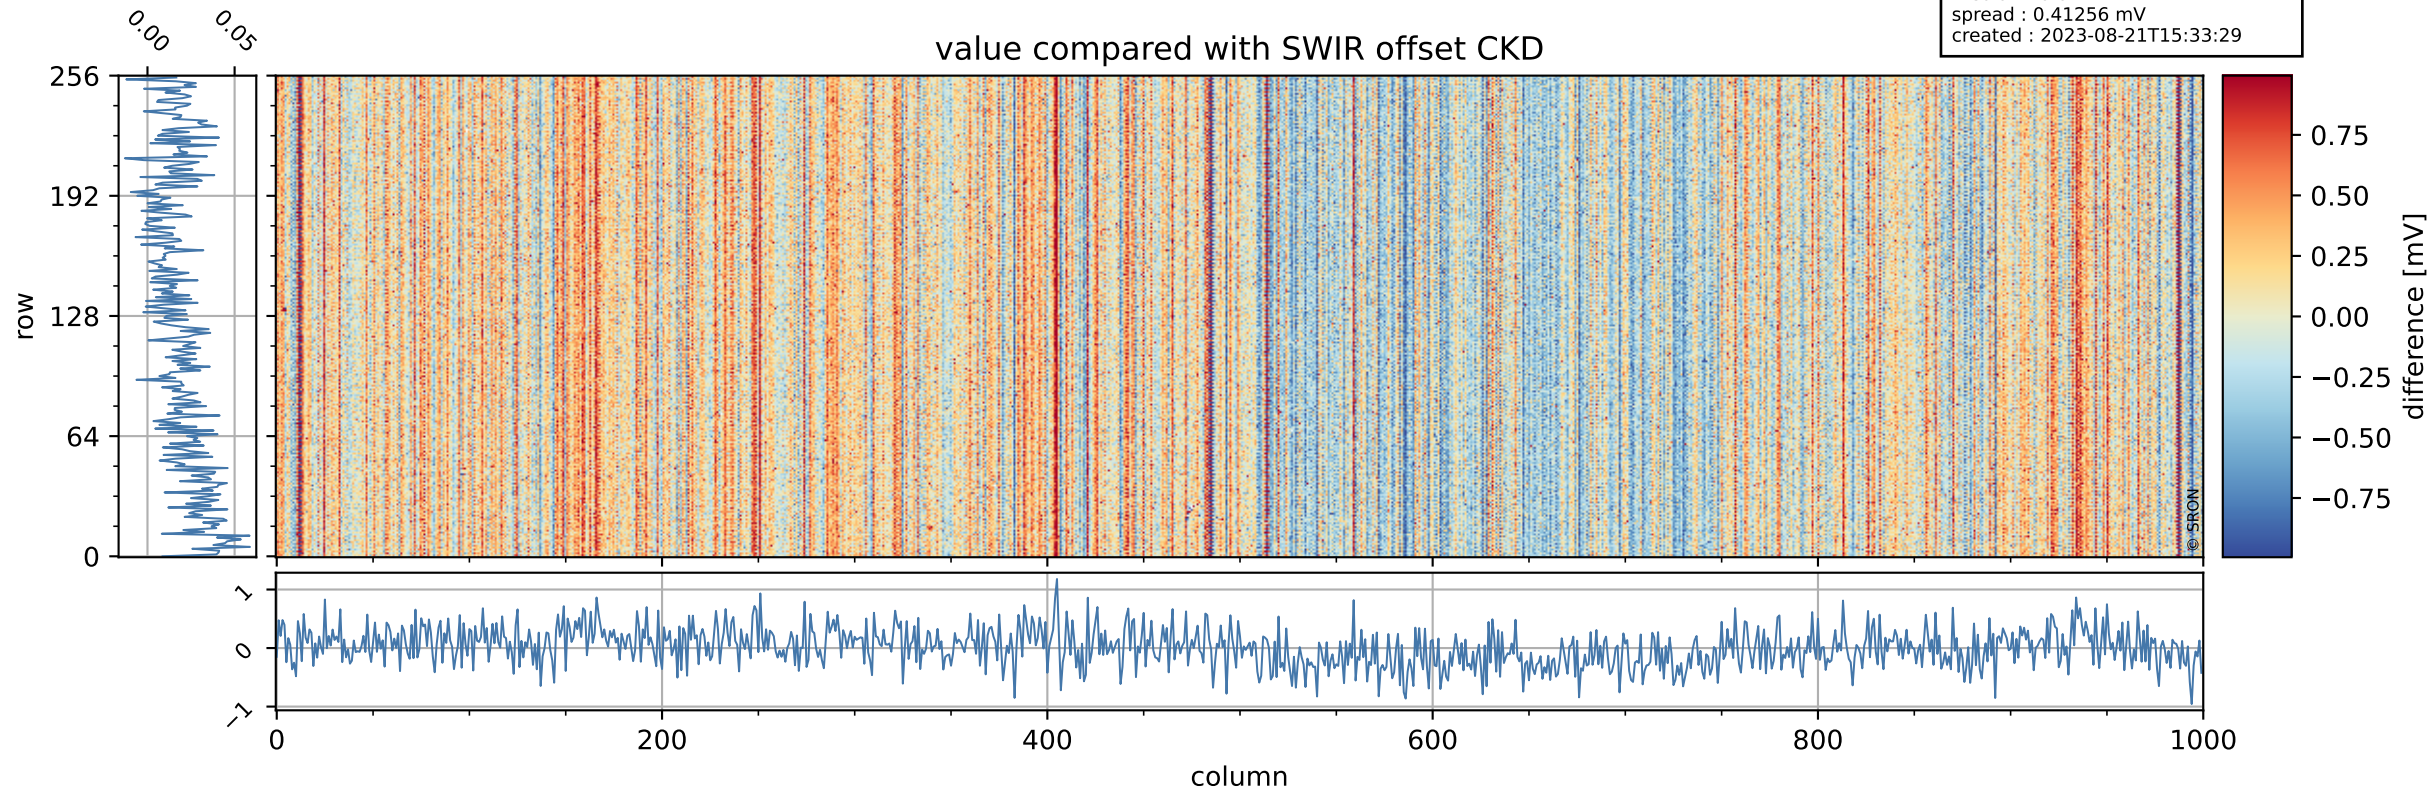

Tropomi SWIR offset (official)

orbits : 19 in [29842, 29887]
coverage : 2023-07-18 / 2023-07-20
median : 0.52602 V
spread : 0.03591 V
created : 2023-08-21T15:33:29

value detector map

Tropomi SWIR offset (official)

orbits : 19 in [29842, 29887]
coverage : 2023-07-18 / 2023-07-20
median : 32.017 μV
spread : 15.817 μV
created : 2023-08-21T15:33:29

Tropomi SWIR offset (official)

orbits : 19 in [29842, 29887]
coverage : 2023-07-18 / 2023-07-20
median : 0.017444 mV
spread : 0.41256 mV
created : 2023-08-21T15:33:29

value compared with SWIR offset CKD

Tropomi SWIR offset (official) ground-tracks of Sentinel-5P

orbits : 19 in [29842, 29887]
coverage : 2023-07-18 / 2023-07-20
created : 2023-08-21T15:33:30

Tropomi SWIR offset (official)

orbits : [2827, 29887]
coverage : 2018-04-30 / 2023-07-20
created : 2023-08-21T15:33:30

trend of detector median & temperatures