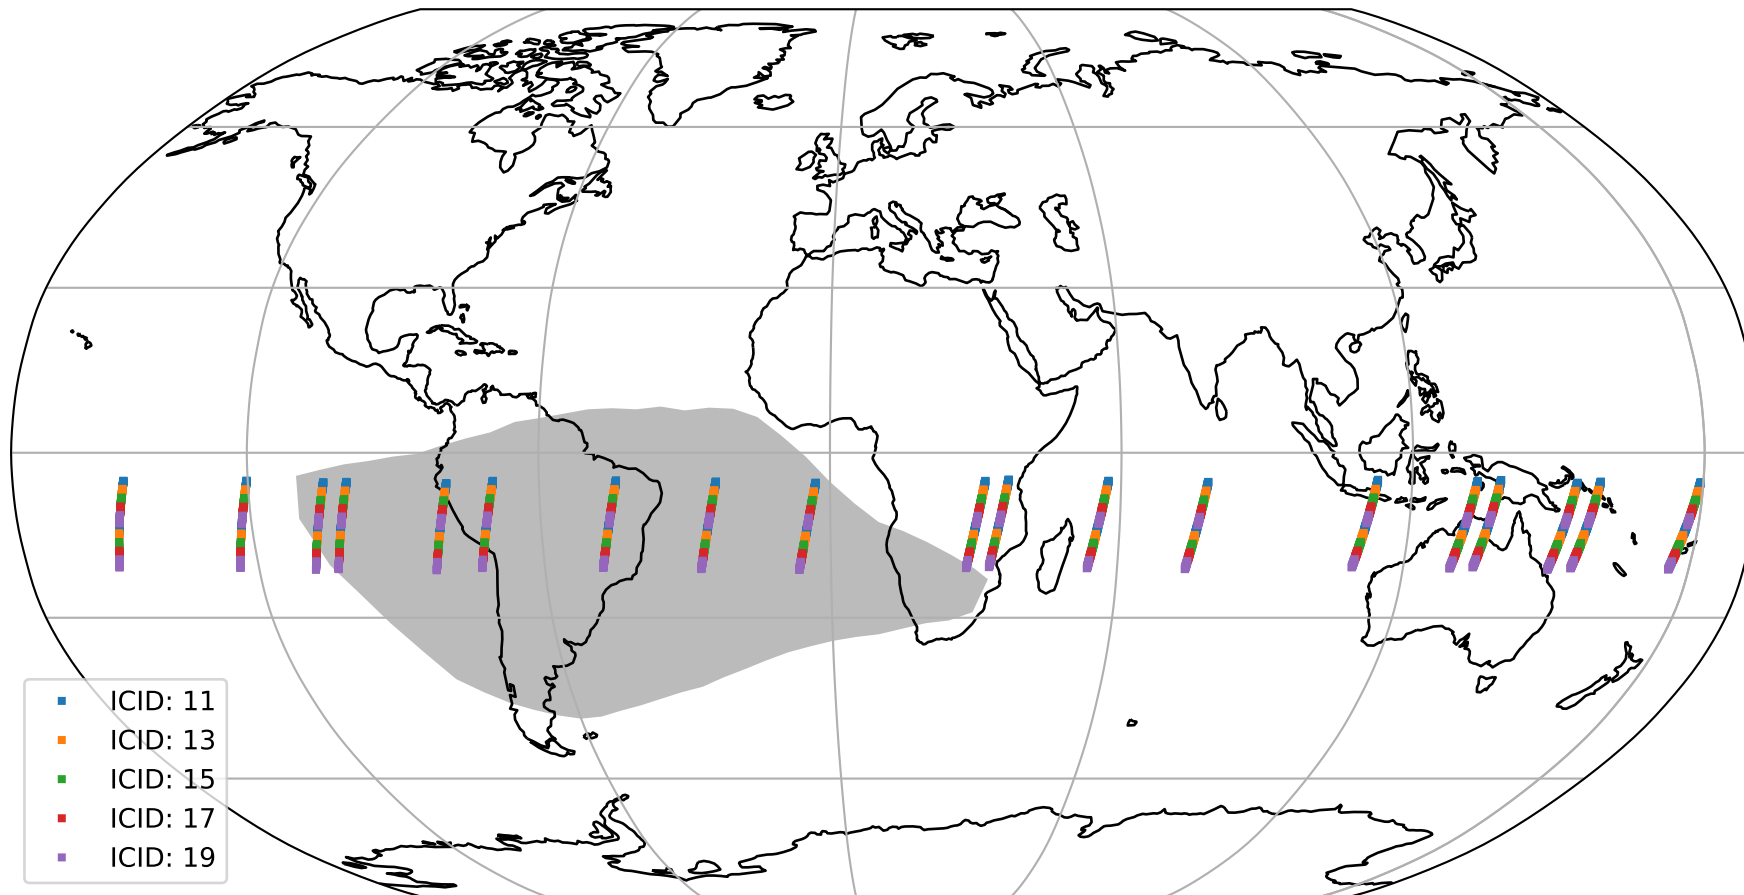

Tropomi SWIR offset (official)

orbits : 19 in [29842, 29887]
coverage : 2023-07-18 / 2023-07-20
median : 0.52602 V
spread : 0.03591 V
created : 2023-08-21T15:33:29

value detector map

Tropomi SWIR offset (official)

orbits : 19 in [29842, 29887]
coverage : 2023-07-18 / 2023-07-20
median : 32.017 μV
spread : 15.817 μV
created : 2023-08-21T15:33:29

Tropomi SWIR offset (official)

orbits : 19 in [29842, 29887]
coverage : 2023-07-18 / 2023-07-20
median : 0.017444 mV
spread : 0.41256 mV
created : 2023-08-21T15:33:29

value compared with SWIR offset CKD

Tropomi SWIR offset (official) ground-tracks of Sentinel-5P

orbits : 19 in [29842, 29887]
coverage : 2023-07-18 / 2023-07-20
created : 2023-08-21T15:33:30

Tropomi SWIR offset (official)

orbits : [2827, 29887]
coverage : 2018-04-30 / 2023-07-20
created : 2023-08-21T15:33:30

trend of detector median & temperatures