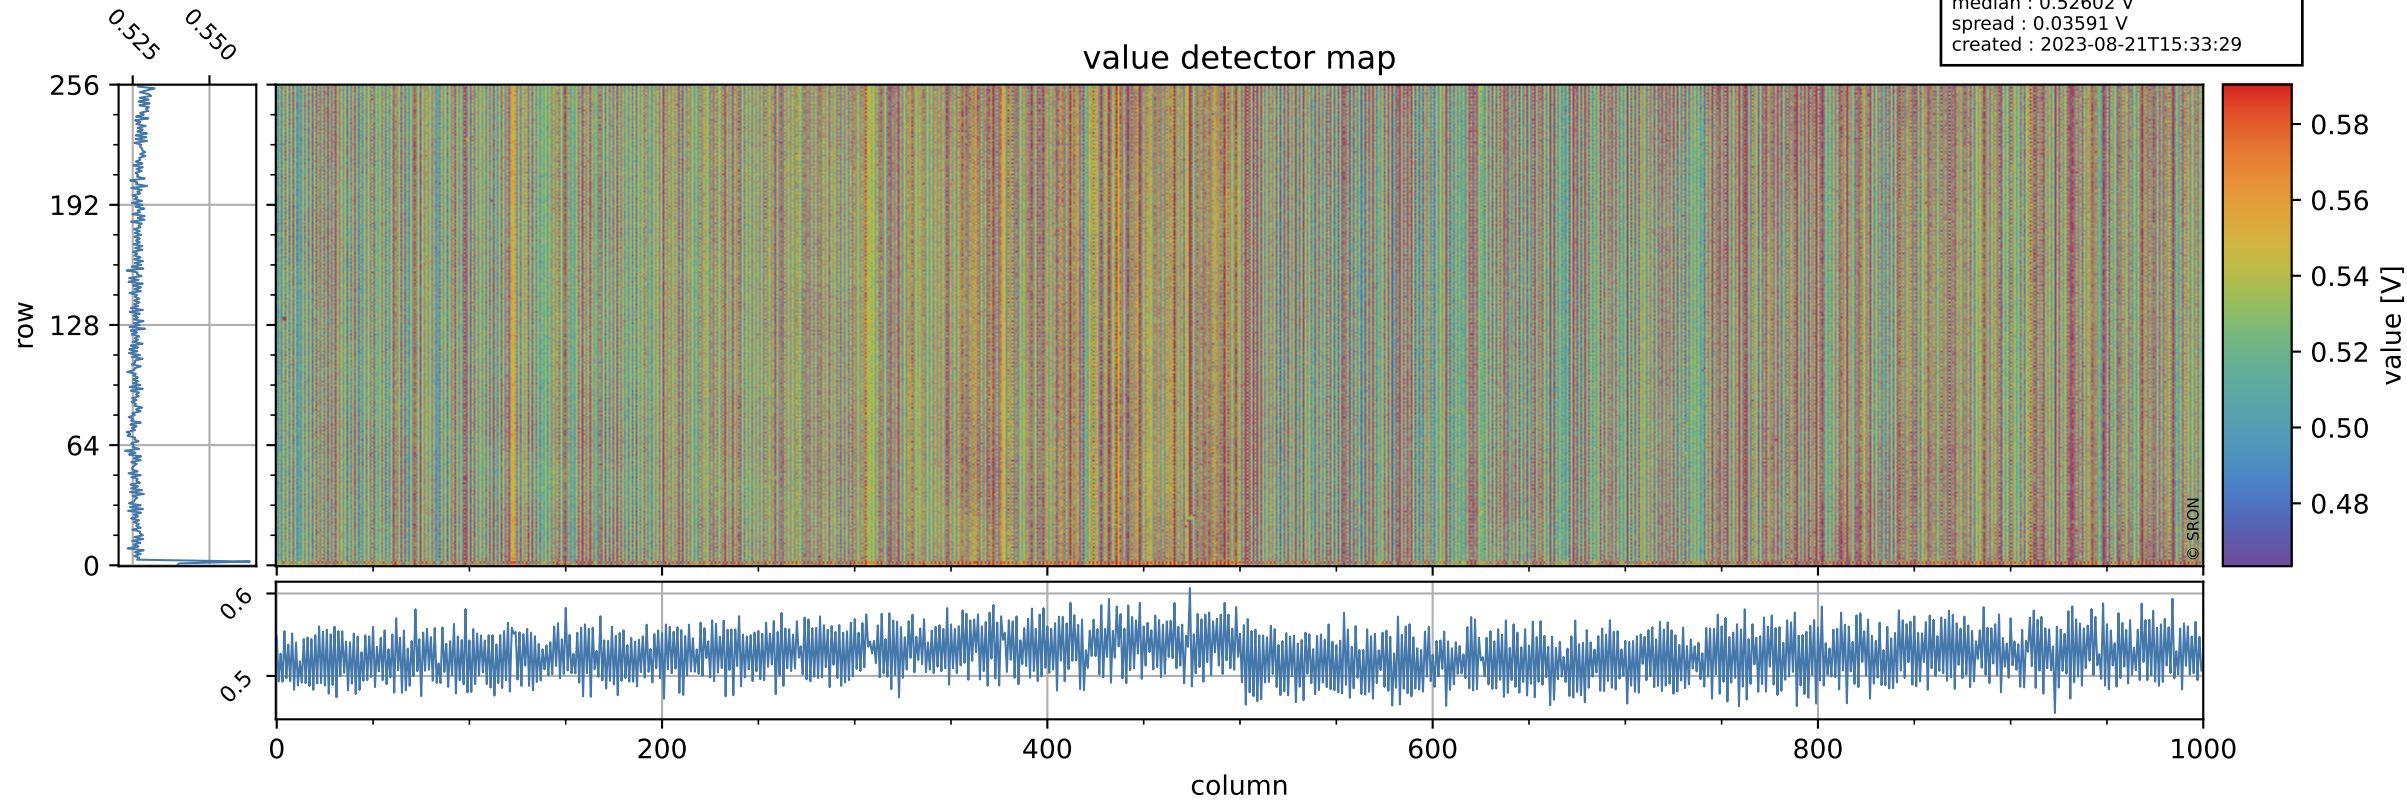

Tropomi SWIR offset (official)

orbits : 19 in [29842, 29887]
coverage : 2023-07-18 / 2023-07-20
median : 0.52602 V
spread : 0.03591 V
created : 2023-08-21T15:33:29

value detector map

Tropomi SWIR offset (official)

orbits : 19 in [29842, 29887]
coverage : 2023-07-18 / 2023-07-20
median : 32.017 μV
spread : 15.817 μV
created : 2023-08-21T15:33:29

Tropomi SWIR offset (official)

orbits : 19 in [29842, 29887]
coverage : 2023-07-18 / 2023-07-20
median : 0.017444 mV
spread : 0.41256 mV
created : 2023-08-21T15:33:29

value compared with SWIR offset CKD

Tropomi SWIR offset (official) ground-tracks of Sentinel-5P

orbits : 19 in [29842, 29887]
coverage : 2023-07-18 / 2023-07-20
created : 2023-08-21T15:33:30

Tropomi SWIR offset (official)

orbits : [2827, 29887]
coverage : 2018-04-30 / 2023-07-20
created : 2023-08-21T15:33:30

trend of detector median & temperatures