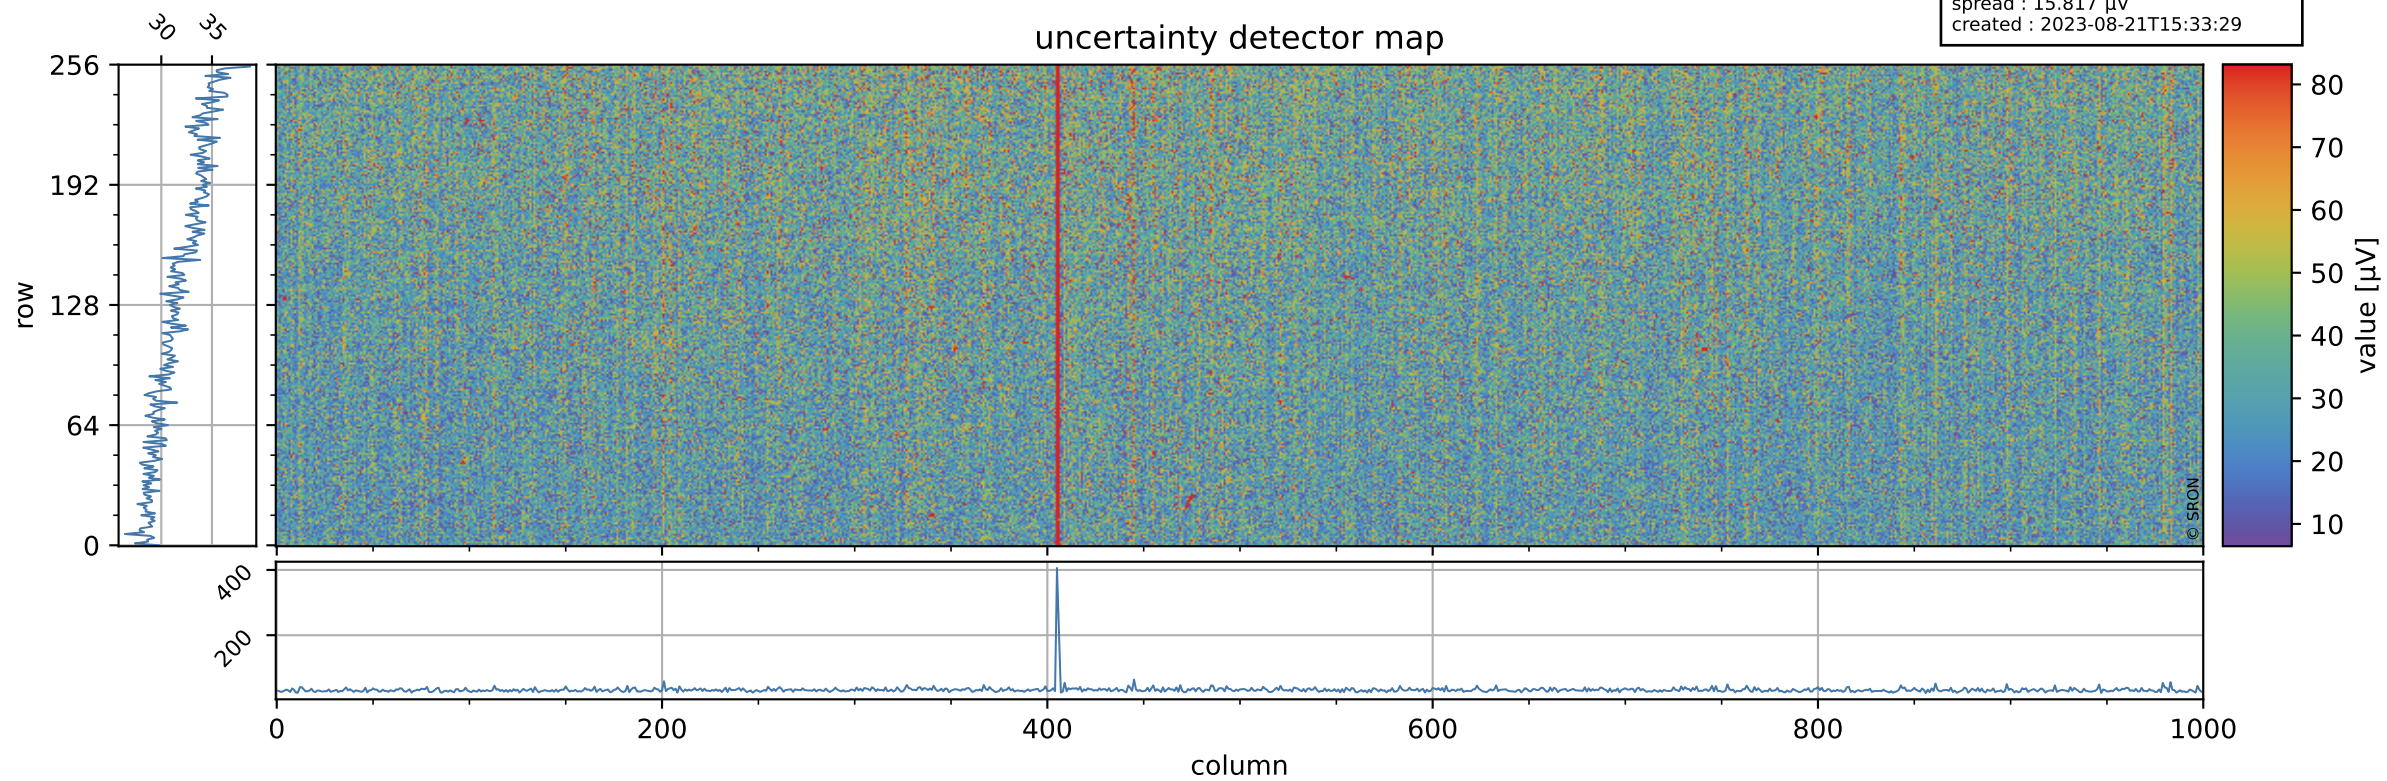

Tropomi SWIR offset (official)

orbits : 19 in [29842, 29887]
coverage : 2023-07-18 / 2023-07-20
median : 0.52602 V
spread : 0.03591 V
created : 2023-08-21T15:33:29

value detector map

Tropomi SWIR offset (official)

orbits : 19 in [29842, 29887]
coverage : 2023-07-18 / 2023-07-20
median : 32.017 μV
spread : 15.817 μV
created : 2023-08-21T15:33:29

Tropomi SWIR offset (official)

orbits : 19 in [29842, 29887]
coverage : 2023-07-18 / 2023-07-20
median : 0.017444 mV
spread : 0.41256 mV
created : 2023-08-21T15:33:29

value compared with SWIR offset CKD

Tropomi SWIR offset (official) ground-tracks of Sentinel-5P

orbits : 19 in [29842, 29887]
coverage : 2023-07-18 / 2023-07-20
created : 2023-08-21T15:33:30

Tropomi SWIR offset (official)

orbits : [2827, 29887]
coverage : 2018-04-30 / 2023-07-20
created : 2023-08-21T15:33:30

trend of detector median & temperatures