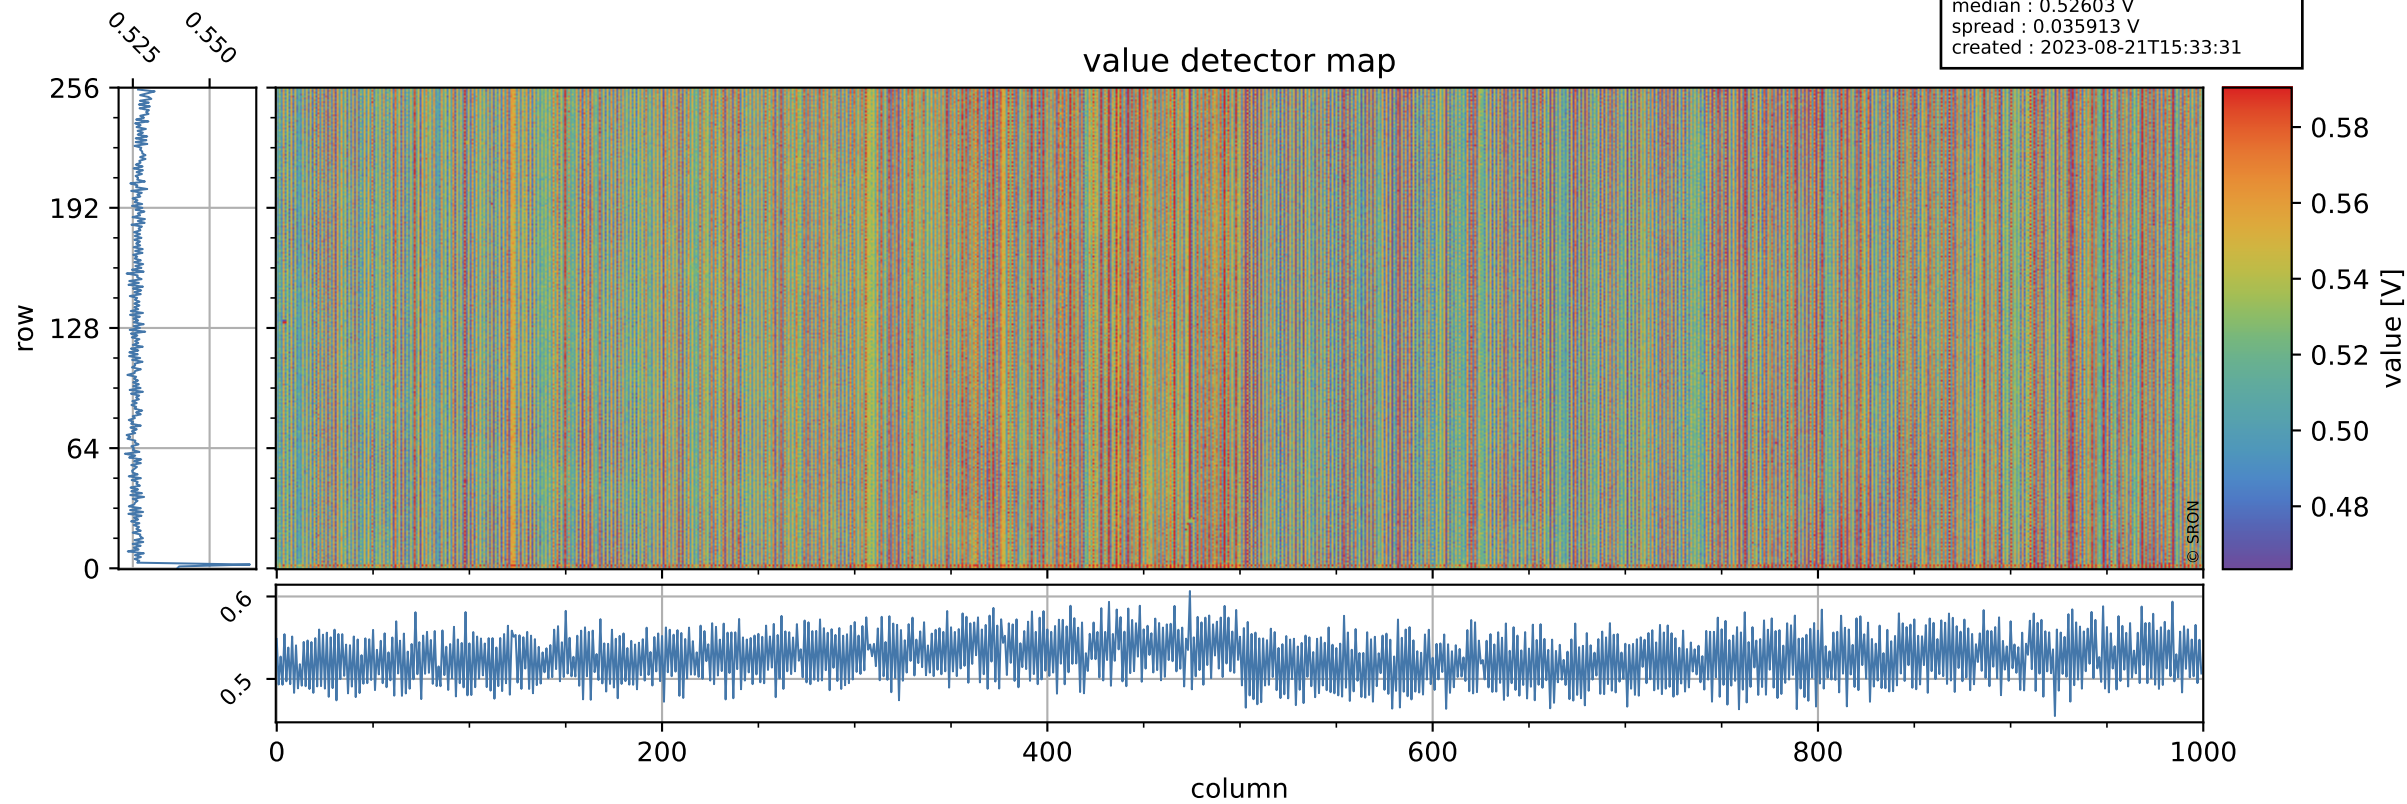

Tropomi SWIR offset (official)

orbits : 19 in [29857, 29902]
coverage : 2023-07-19 / 2023-07-22
median : 0.52603 V
spread : 0.035913 V
created : 2023-08-21T15:33:31

value detector map

Tropomi SWIR offset (official)

orbits : 19 in [29857, 29902]
coverage : 2023-07-19 / 2023-07-22
median : 31.171 μV
spread : 15.375 μV
created : 2023-08-21T15:33:31

Tropomi SWIR offset (official)

orbits : 19 in [29857, 29902]
coverage : 2023-07-19 / 2023-07-22
median : 0.018504 mV
spread : 0.41049 mV
created : 2023-08-21T15:33:31

value compared with SWIR offset CKD

Tropomi SWIR offset (official) ground-tracks of Sentinel-5P

orbits : 19 in [29857, 29902]
coverage : 2023-07-19 / 2023-07-22
created : 2023-08-21T15:33:32

Tropomi SWIR offset (official)

orbits : [2827, 29902]
coverage : 2018-04-30 / 2023-07-22
created : 2023-08-21T15:33:32

trend of detector median & temperatures