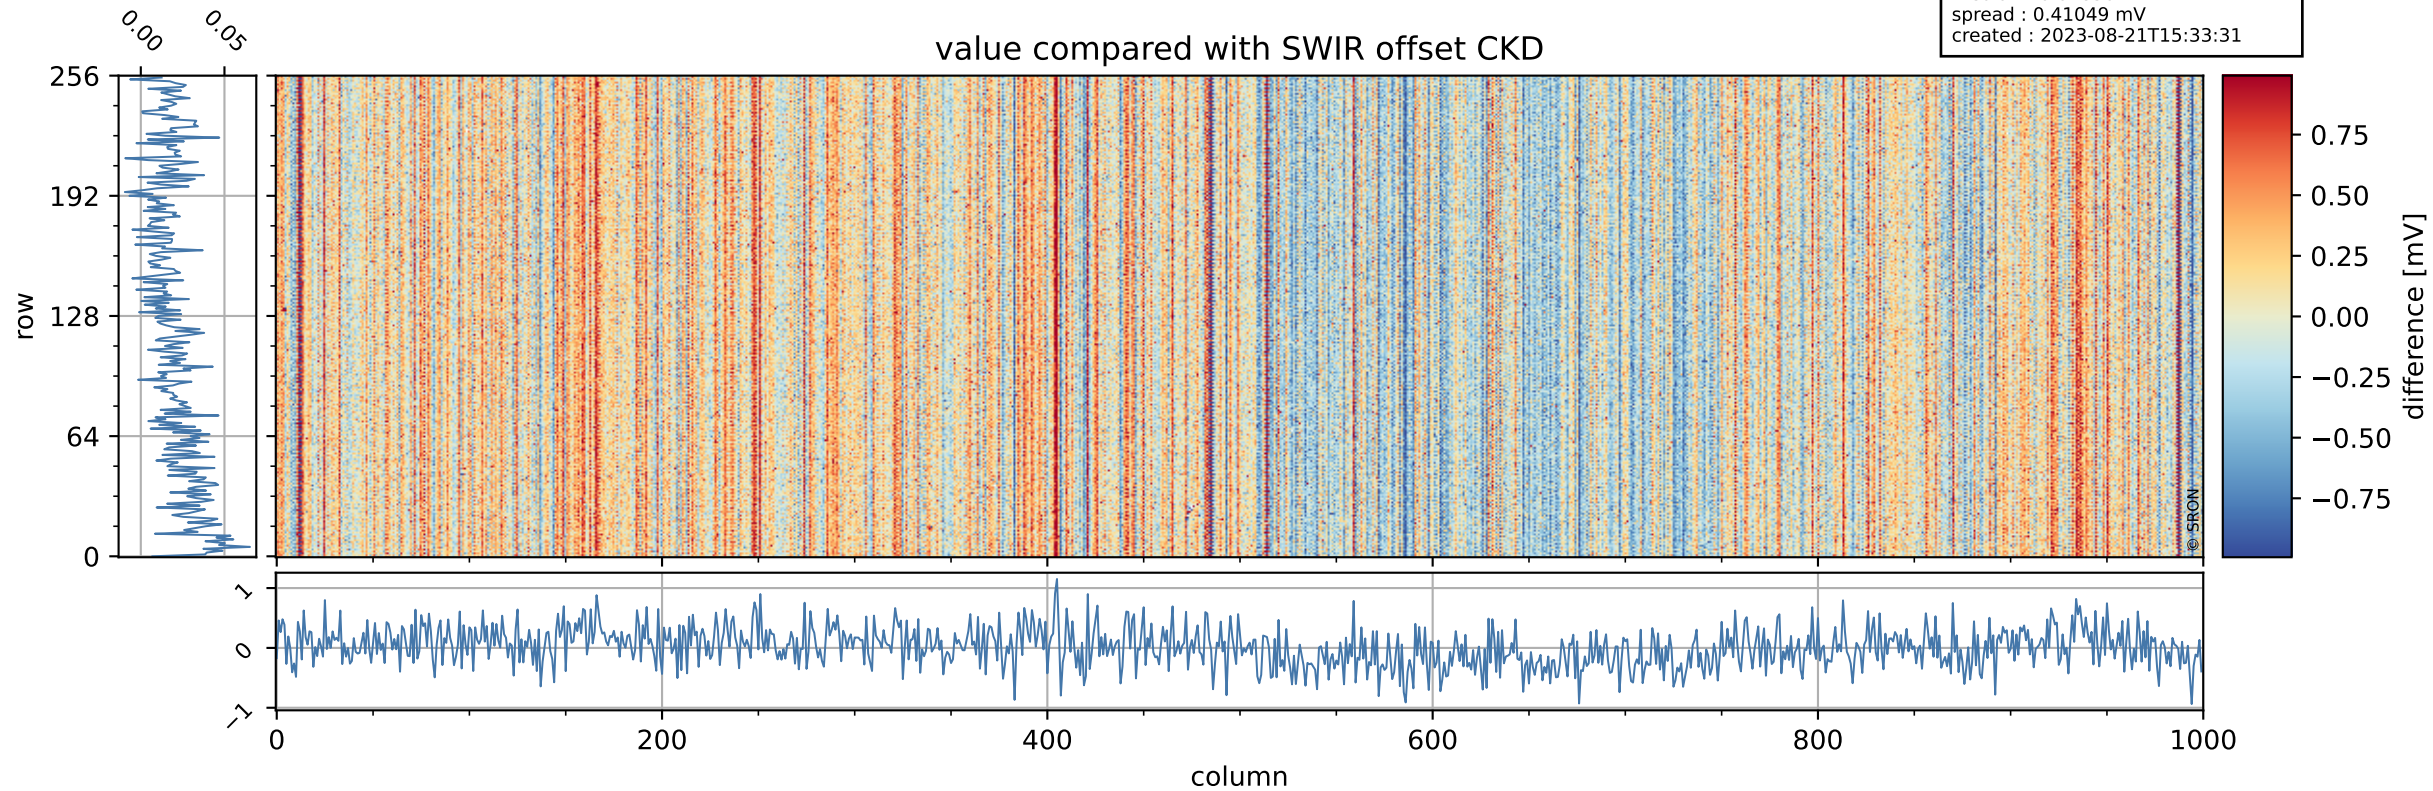

Tropomi SWIR offset (official)

orbits : 19 in [29857, 29902]
coverage : 2023-07-19 / 2023-07-22
median : 0.52603 V
spread : 0.035913 V
created : 2023-08-21T15:33:31

value detector map

Tropomi SWIR offset (official)

orbits : 19 in [29857, 29902]
coverage : 2023-07-19 / 2023-07-22
median : 31.171 μV
spread : 15.375 μV
created : 2023-08-21T15:33:31

Tropomi SWIR offset (official)

orbits : 19 in [29857, 29902]
coverage : 2023-07-19 / 2023-07-22
median : 0.018504 mV
spread : 0.41049 mV
created : 2023-08-21T15:33:31

value compared with SWIR offset CKD

Tropomi SWIR offset (official) ground-tracks of Sentinel-5P

orbits : 19 in [29857, 29902]
coverage : 2023-07-19 / 2023-07-22
created : 2023-08-21T15:33:32

Tropomi SWIR offset (official)

orbits : [2827, 29902]
coverage : 2018-04-30 / 2023-07-22
created : 2023-08-21T15:33:32

trend of detector median & temperatures