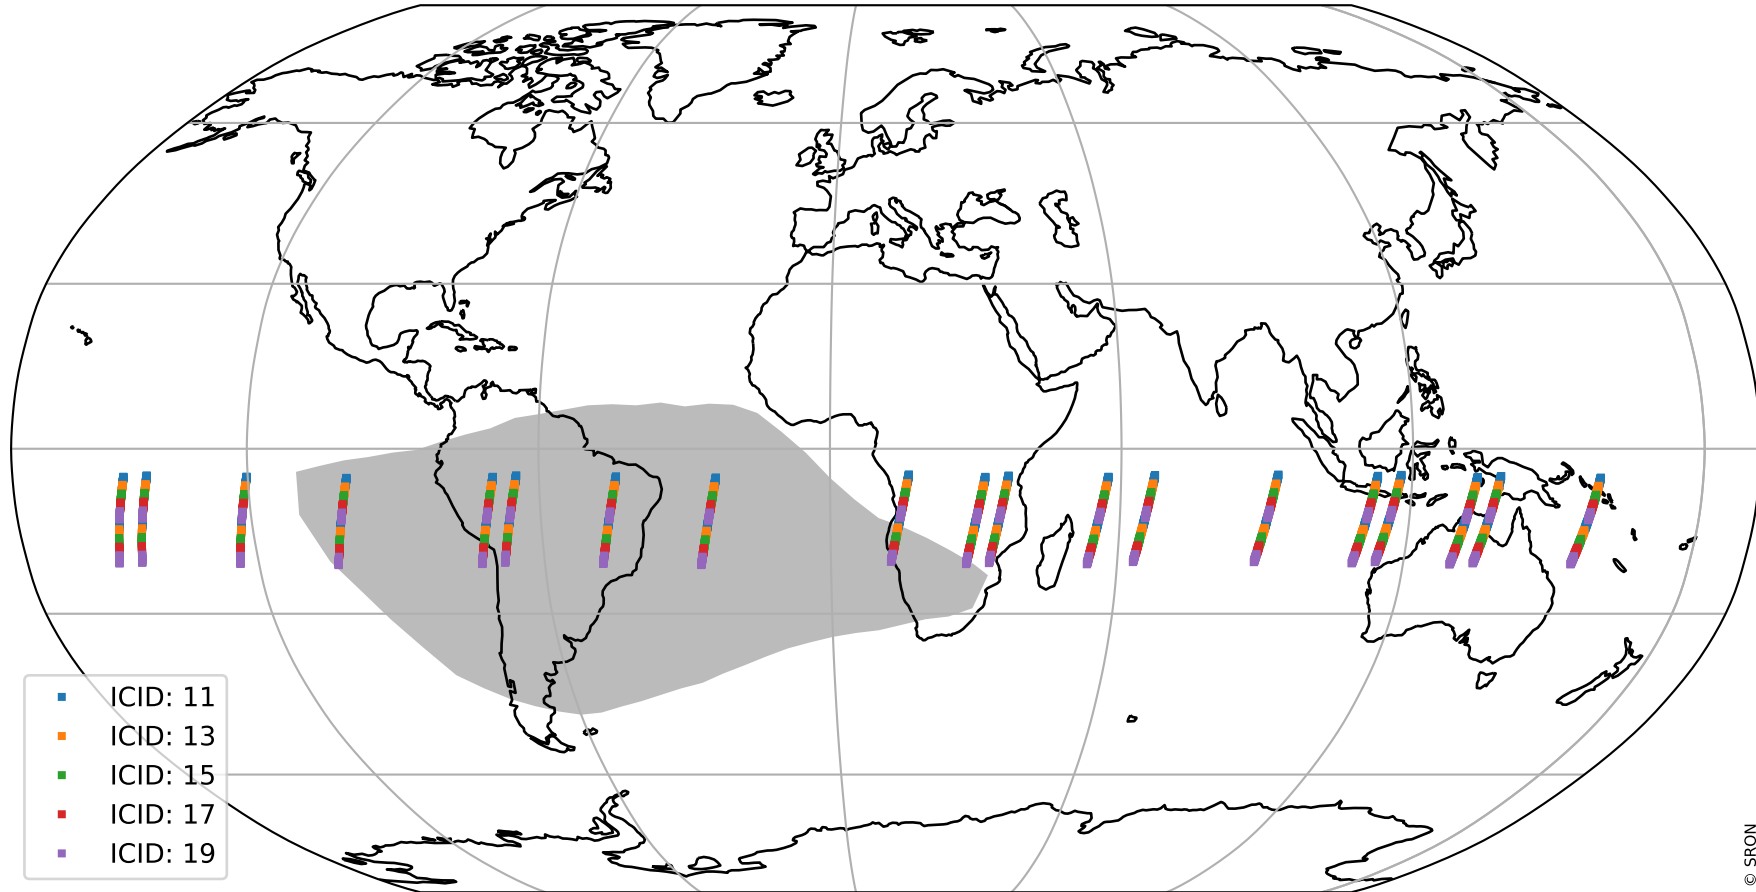

Tropomi SWIR offset (official)

orbits : 19 in [29857, 29902]
coverage : 2023-07-19 / 2023-07-22
median : 0.52603 V
spread : 0.035913 V
created : 2023-08-21T15:33:31

value detector map

Tropomi SWIR offset (official)

orbits : 19 in [29857, 29902]
coverage : 2023-07-19 / 2023-07-22
median : 31.171 μV
spread : 15.375 μV
created : 2023-08-21T15:33:31

Tropomi SWIR offset (official)

orbits : 19 in [29857, 29902]
coverage : 2023-07-19 / 2023-07-22
median : 0.018504 mV
spread : 0.41049 mV
created : 2023-08-21T15:33:31

value compared with SWIR offset CKD

Tropomi SWIR offset (official) ground-tracks of Sentinel-5P

orbits : 19 in [29857, 29902]
coverage : 2023-07-19 / 2023-07-22
created : 2023-08-21T15:33:32

Tropomi SWIR offset (official)

orbits : [2827, 29902]
coverage : 2018-04-30 / 2023-07-22
created : 2023-08-21T15:33:32

trend of detector median & temperatures