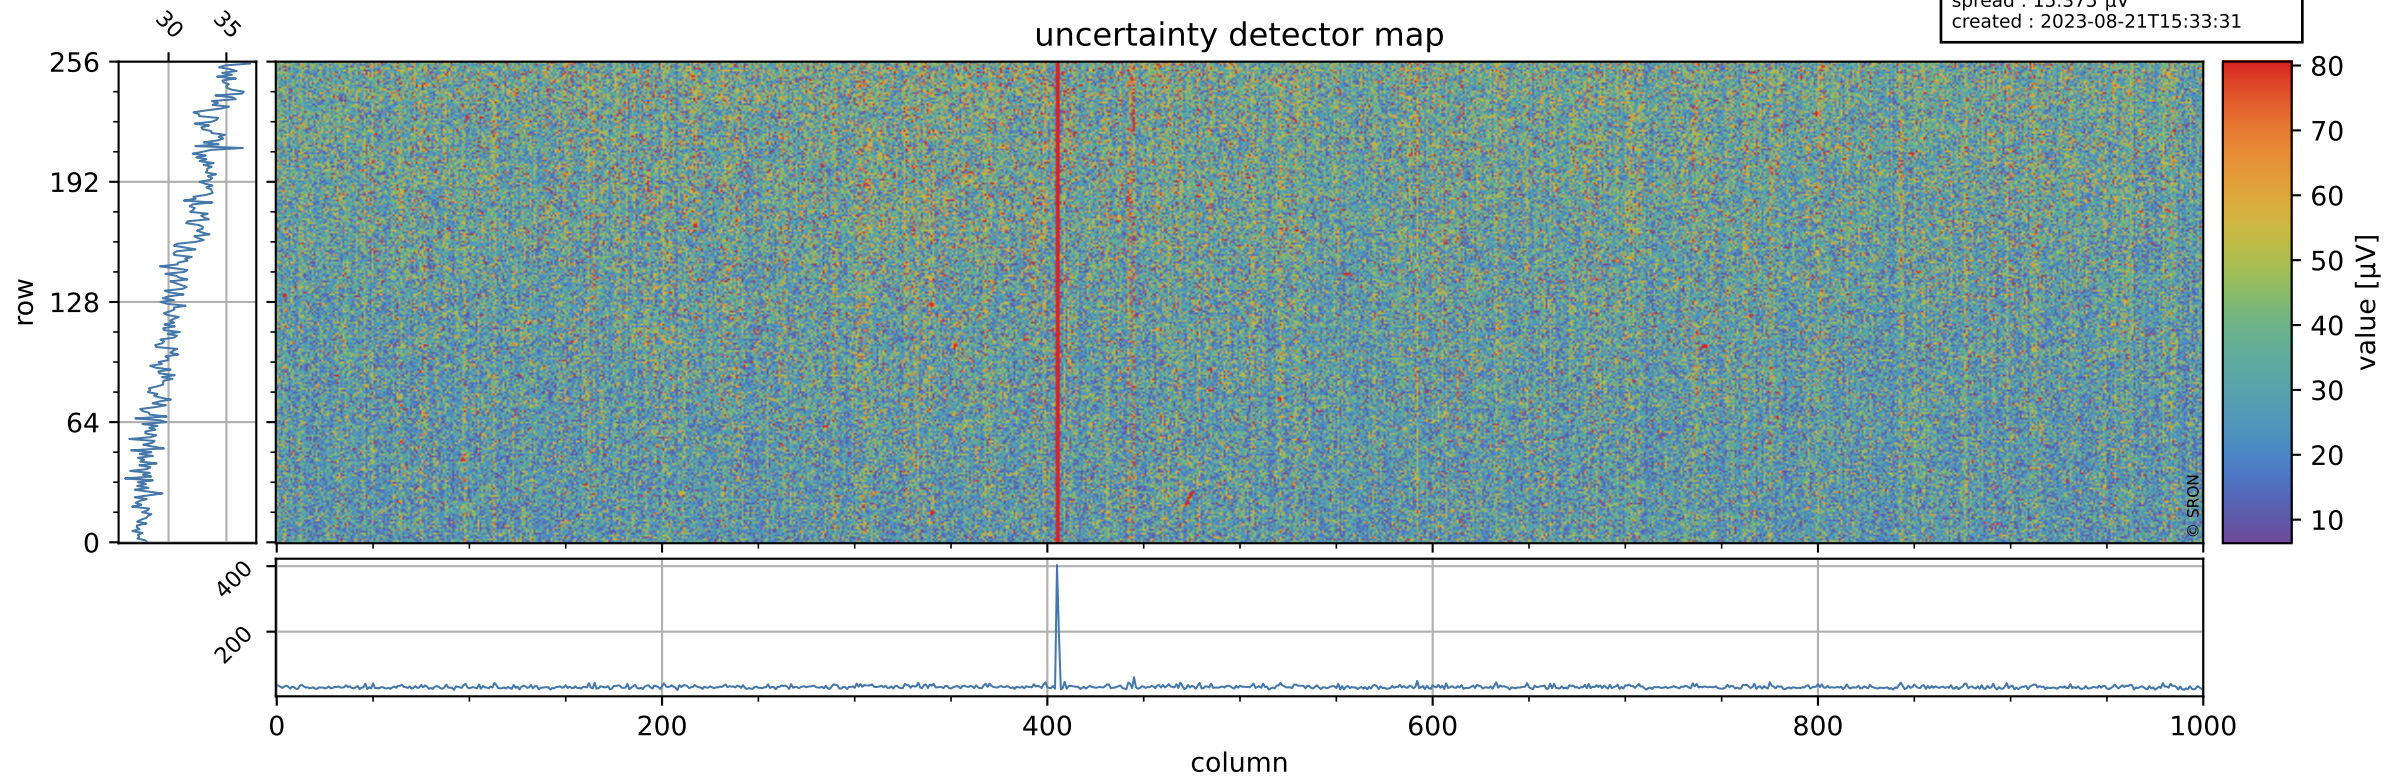

Tropomi SWIR offset (official)

orbits : 19 in [29857, 29902]
coverage : 2023-07-19 / 2023-07-22
median : 0.52603 V
spread : 0.035913 V
created : 2023-08-21T15:33:31

value detector map

Tropomi SWIR offset (official)

orbits : 19 in [29857, 29902]
coverage : 2023-07-19 / 2023-07-22
median : 31.171 μV
spread : 15.375 μV
created : 2023-08-21T15:33:31

Tropomi SWIR offset (official)

orbits : 19 in [29857, 29902]
coverage : 2023-07-19 / 2023-07-22
median : 0.018504 mV
spread : 0.41049 mV
created : 2023-08-21T15:33:31

value compared with SWIR offset CKD

Tropomi SWIR offset (official) ground-tracks of Sentinel-5P

orbits : 19 in [29857, 29902]
coverage : 2023-07-19 / 2023-07-22
created : 2023-08-21T15:33:32

Tropomi SWIR offset (official)

orbits : [2827, 29902]
coverage : 2018-04-30 / 2023-07-22
created : 2023-08-21T15:33:32

trend of detector median & temperatures