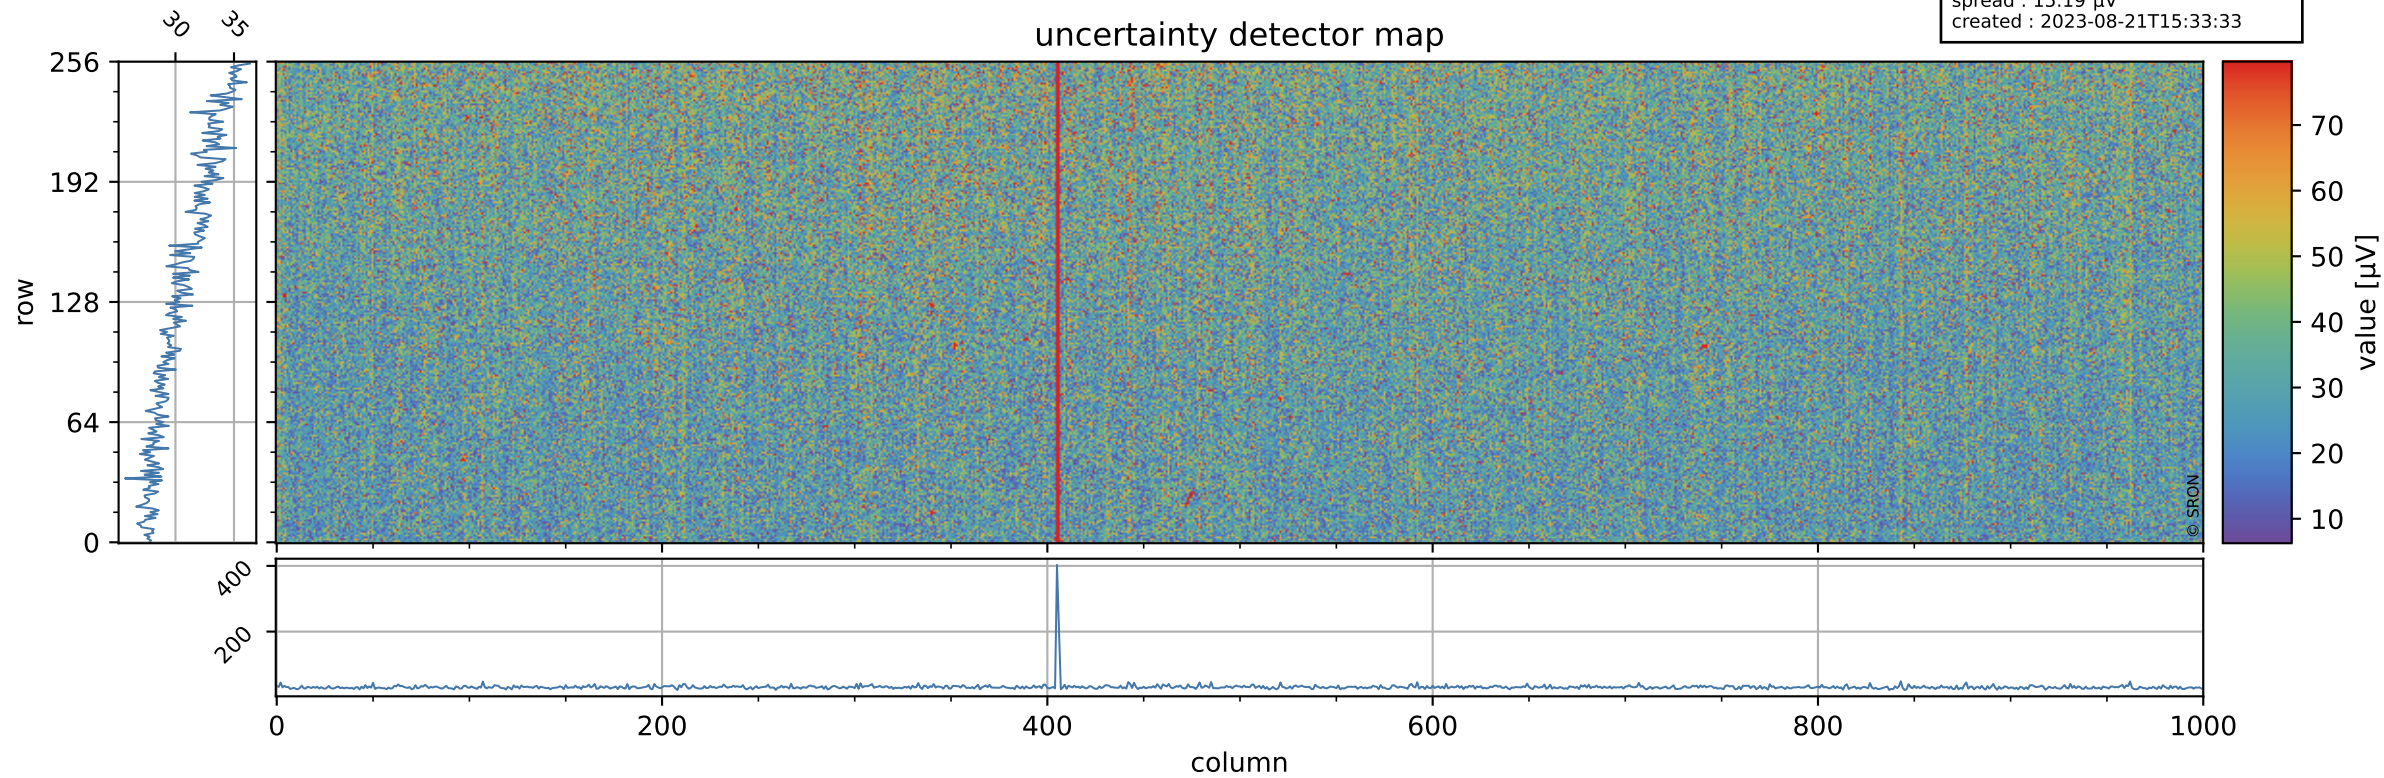

Tropomi SWIR offset (official)

orbits : 20 in [29872, 29917]
coverage : 2023-07-20 / 2023-07-23
median : 0.52603 V
spread : 0.035915 V
created : 2023-08-21T15:33:33

value detector map

Tropomi SWIR offset (official)

orbits : 20 in [29872, 29917]
coverage : 2023-07-20 / 2023-07-23
median : 30.917 μV
spread : 15.19 μV
created : 2023-08-21T15:33:33

Tropomi SWIR offset (official)

orbits : 20 in [29872, 29917]
coverage : 2023-07-20 / 2023-07-23
median : 0.021177 mV
spread : 0.41204 mV
created : 2023-08-21T15:33:34

value compared with SWIR offset CKD

Tropomi SWIR offset (official) ground-tracks of Sentinel-5P

orbits : 20 in [29872, 29917]
coverage : 2023-07-20 / 2023-07-23
created : 2023-08-21T15:33:34

Tropomi SWIR offset (official)

orbits : [2827, 29917]
coverage : 2018-04-30 / 2023-07-23
created : 2023-08-21T15:33:34

trend of detector median & temperatures