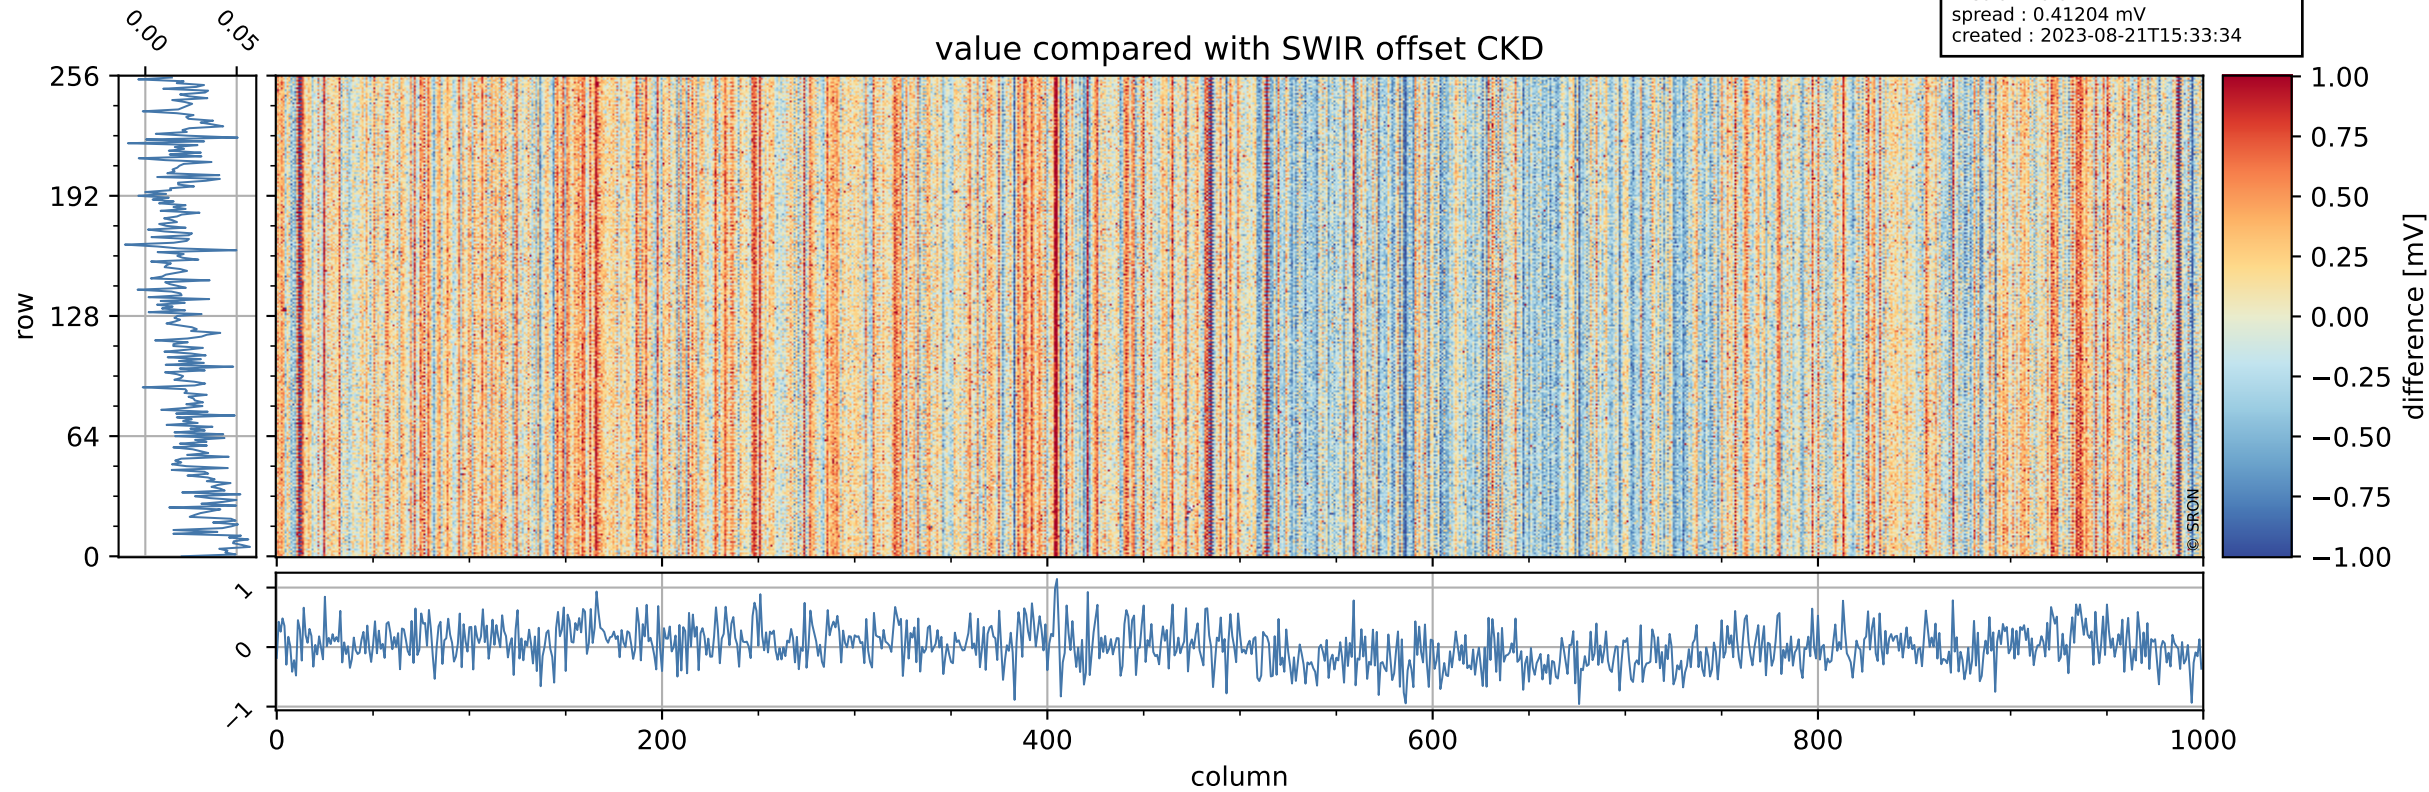

Tropomi SWIR offset (official)

orbits : 20 in [29872, 29917]
coverage : 2023-07-20 / 2023-07-23
median : 0.52603 V
spread : 0.035915 V
created : 2023-08-21T15:33:33

value detector map

Tropomi SWIR offset (official)

orbits : 20 in [29872, 29917]
coverage : 2023-07-20 / 2023-07-23
median : 30.917 μV
spread : 15.19 μV
created : 2023-08-21T15:33:33

Tropomi SWIR offset (official)

orbits : 20 in [29872, 29917]
coverage : 2023-07-20 / 2023-07-23
median : 0.021177 mV
spread : 0.41204 mV
created : 2023-08-21T15:33:34

value compared with SWIR offset CKD

Tropomi SWIR offset (official) ground-tracks of Sentinel-5P

orbits : 20 in [29872, 29917]
coverage : 2023-07-20 / 2023-07-23
created : 2023-08-21T15:33:34

Tropomi SWIR offset (official)

orbits : [2827, 29917]
coverage : 2018-04-30 / 2023-07-23
created : 2023-08-21T15:33:34

trend of detector median & temperatures