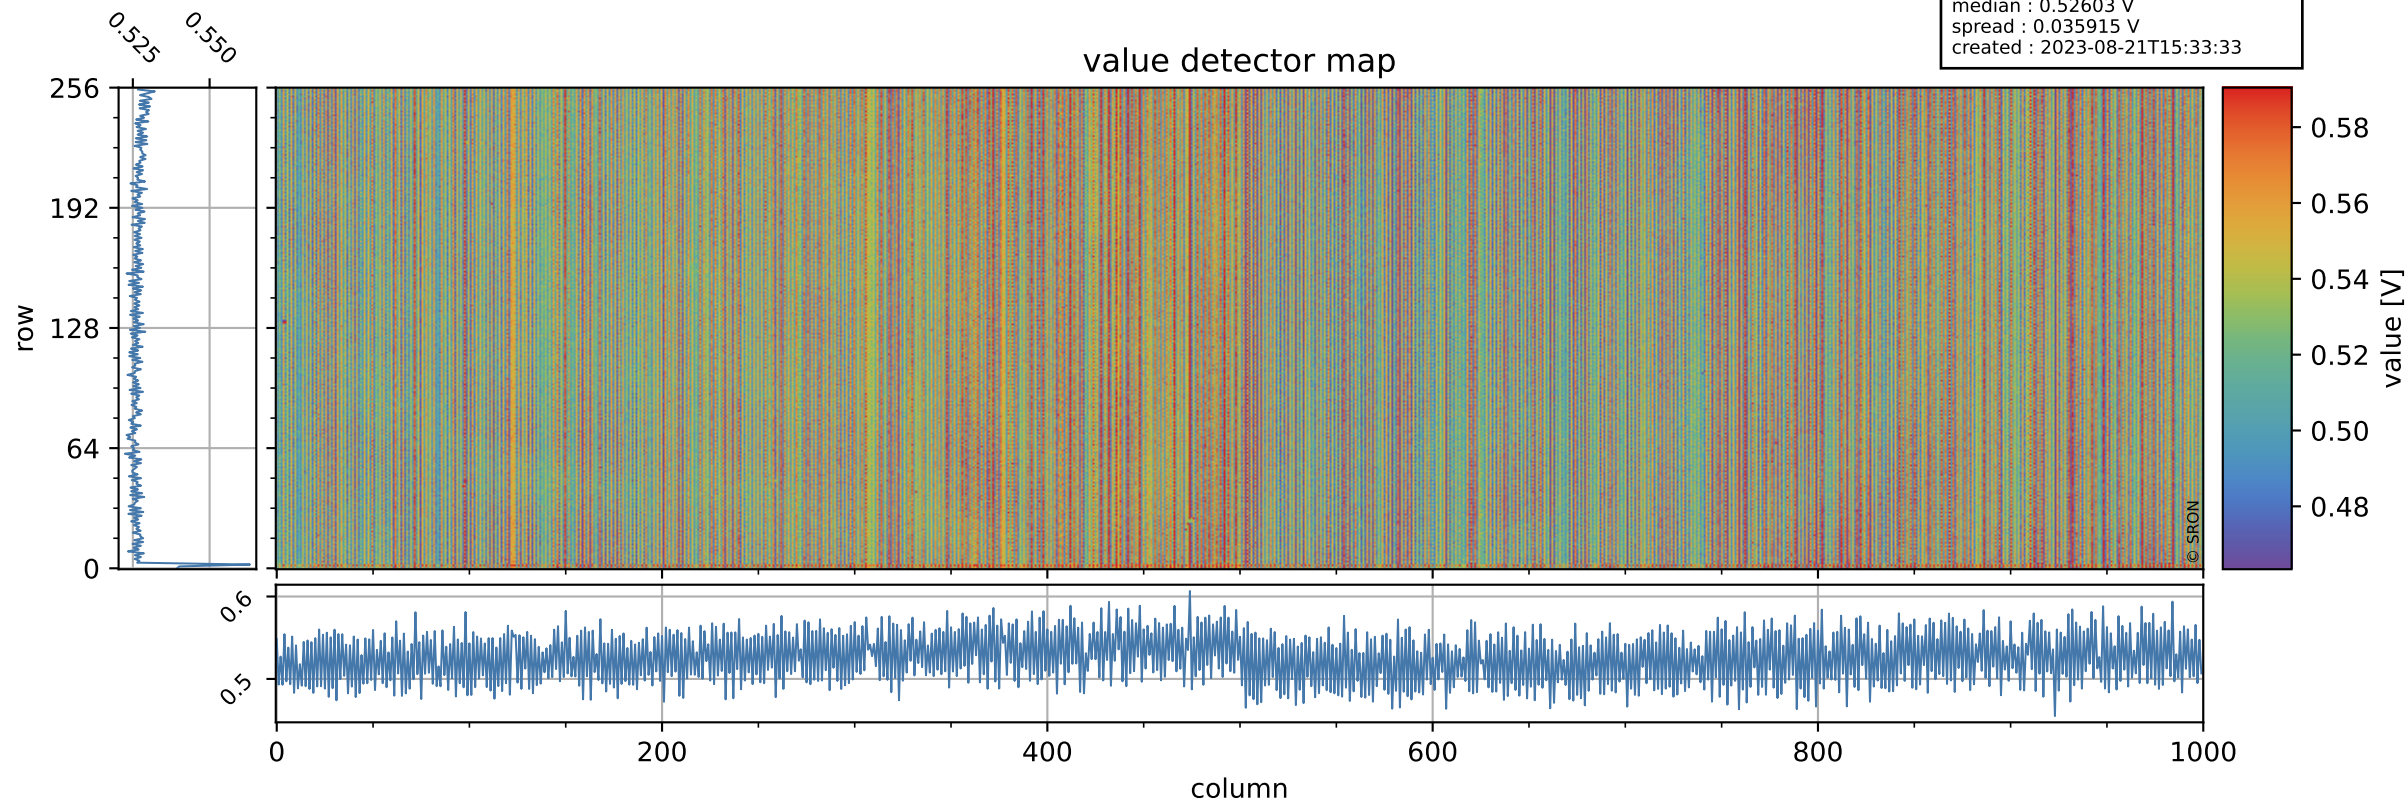

Tropomi SWIR offset (official)

orbits : 20 in [29872, 29917]
coverage : 2023-07-20 / 2023-07-23
median : 0.52603 V
spread : 0.035915 V
created : 2023-08-21T15:33:33

value detector map

Tropomi SWIR offset (official)

orbits : 20 in [29872, 29917]
coverage : 2023-07-20 / 2023-07-23
median : 30.917 μV
spread : 15.19 μV
created : 2023-08-21T15:33:33

Tropomi SWIR offset (official)

orbits : 20 in [29872, 29917]
coverage : 2023-07-20 / 2023-07-23
median : 0.021177 mV
spread : 0.41204 mV
created : 2023-08-21T15:33:34

value compared with SWIR offset CKD

Tropomi SWIR offset (official) ground-tracks of Sentinel-5P

orbits : 20 in [29872, 29917]
coverage : 2023-07-20 / 2023-07-23
created : 2023-08-21T15:33:34

Tropomi SWIR offset (official)

orbits : [2827, 29917]
coverage : 2018-04-30 / 2023-07-23
created : 2023-08-21T15:33:34

trend of detector median & temperatures