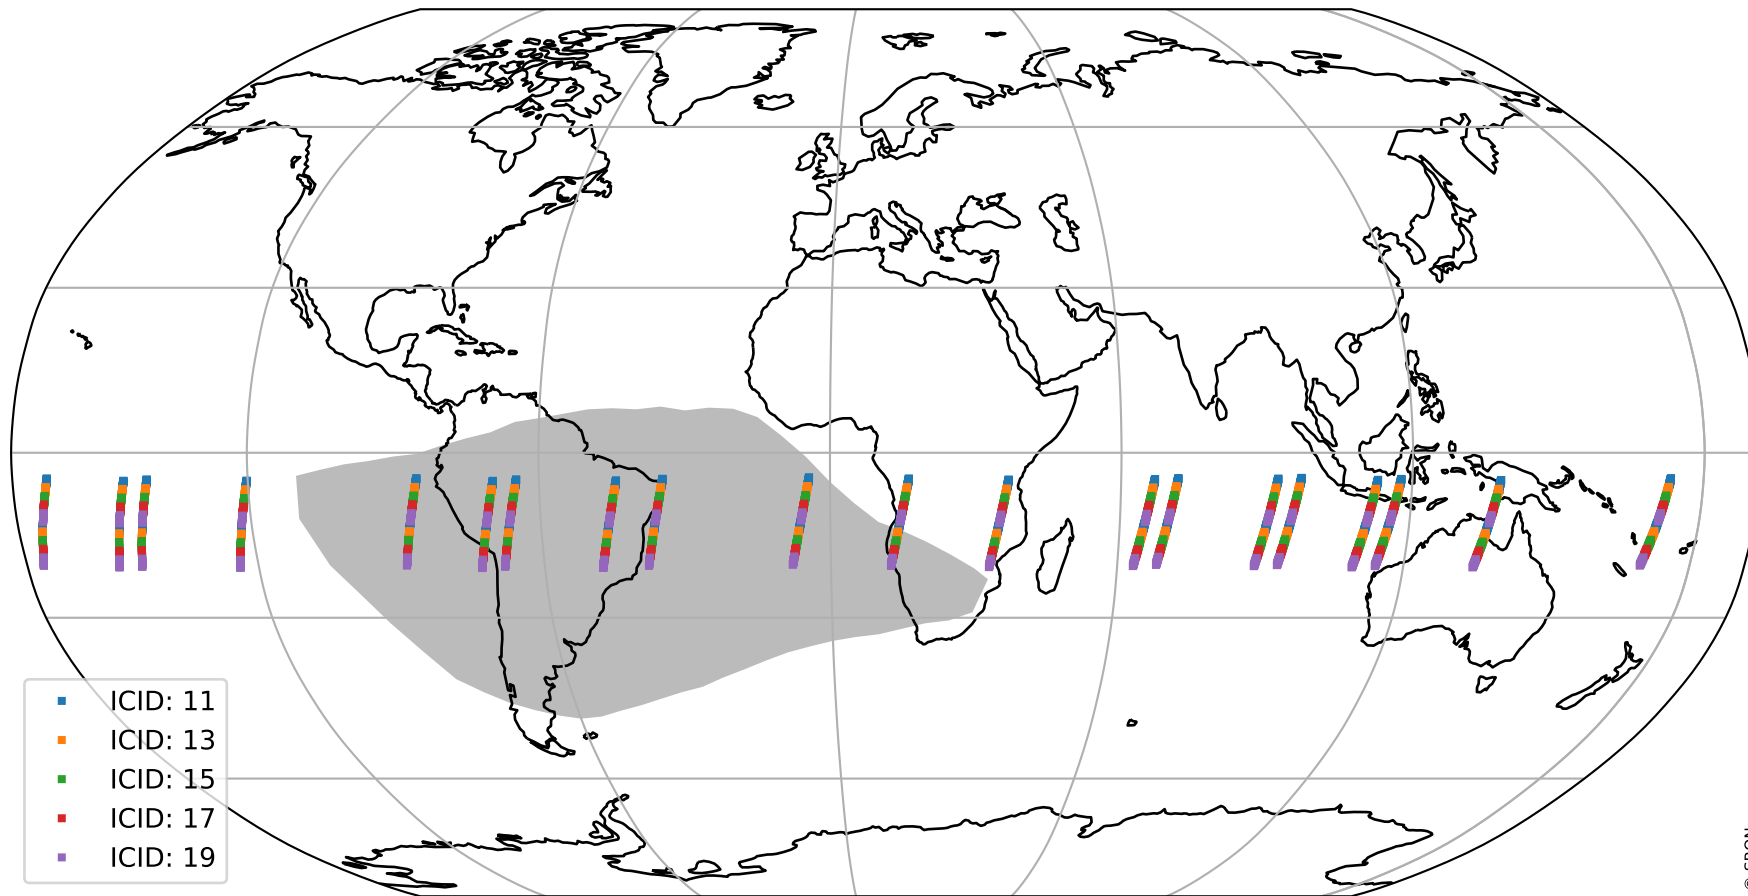

Tropomi SWIR offset (official)

orbits : 20 in [29872, 29917]
coverage : 2023-07-20 / 2023-07-23
median : 0.52603 V
spread : 0.035915 V
created : 2023-08-21T15:33:33

value detector map

Tropomi SWIR offset (official)

orbits : 20 in [29872, 29917]
coverage : 2023-07-20 / 2023-07-23
median : 30.917 μV
spread : 15.19 μV
created : 2023-08-21T15:33:33

Tropomi SWIR offset (official)

orbits : 20 in [29872, 29917]
coverage : 2023-07-20 / 2023-07-23
median : 0.021177 mV
spread : 0.41204 mV
created : 2023-08-21T15:33:34

value compared with SWIR offset CKD

Tropomi SWIR offset (official) ground-tracks of Sentinel-5P

orbits : 20 in [29872, 29917]
coverage : 2023-07-20 / 2023-07-23
created : 2023-08-21T15:33:34

Tropomi SWIR offset (official)

orbits : [2827, 29917]
coverage : 2018-04-30 / 2023-07-23
created : 2023-08-21T15:33:34

trend of detector median & temperatures