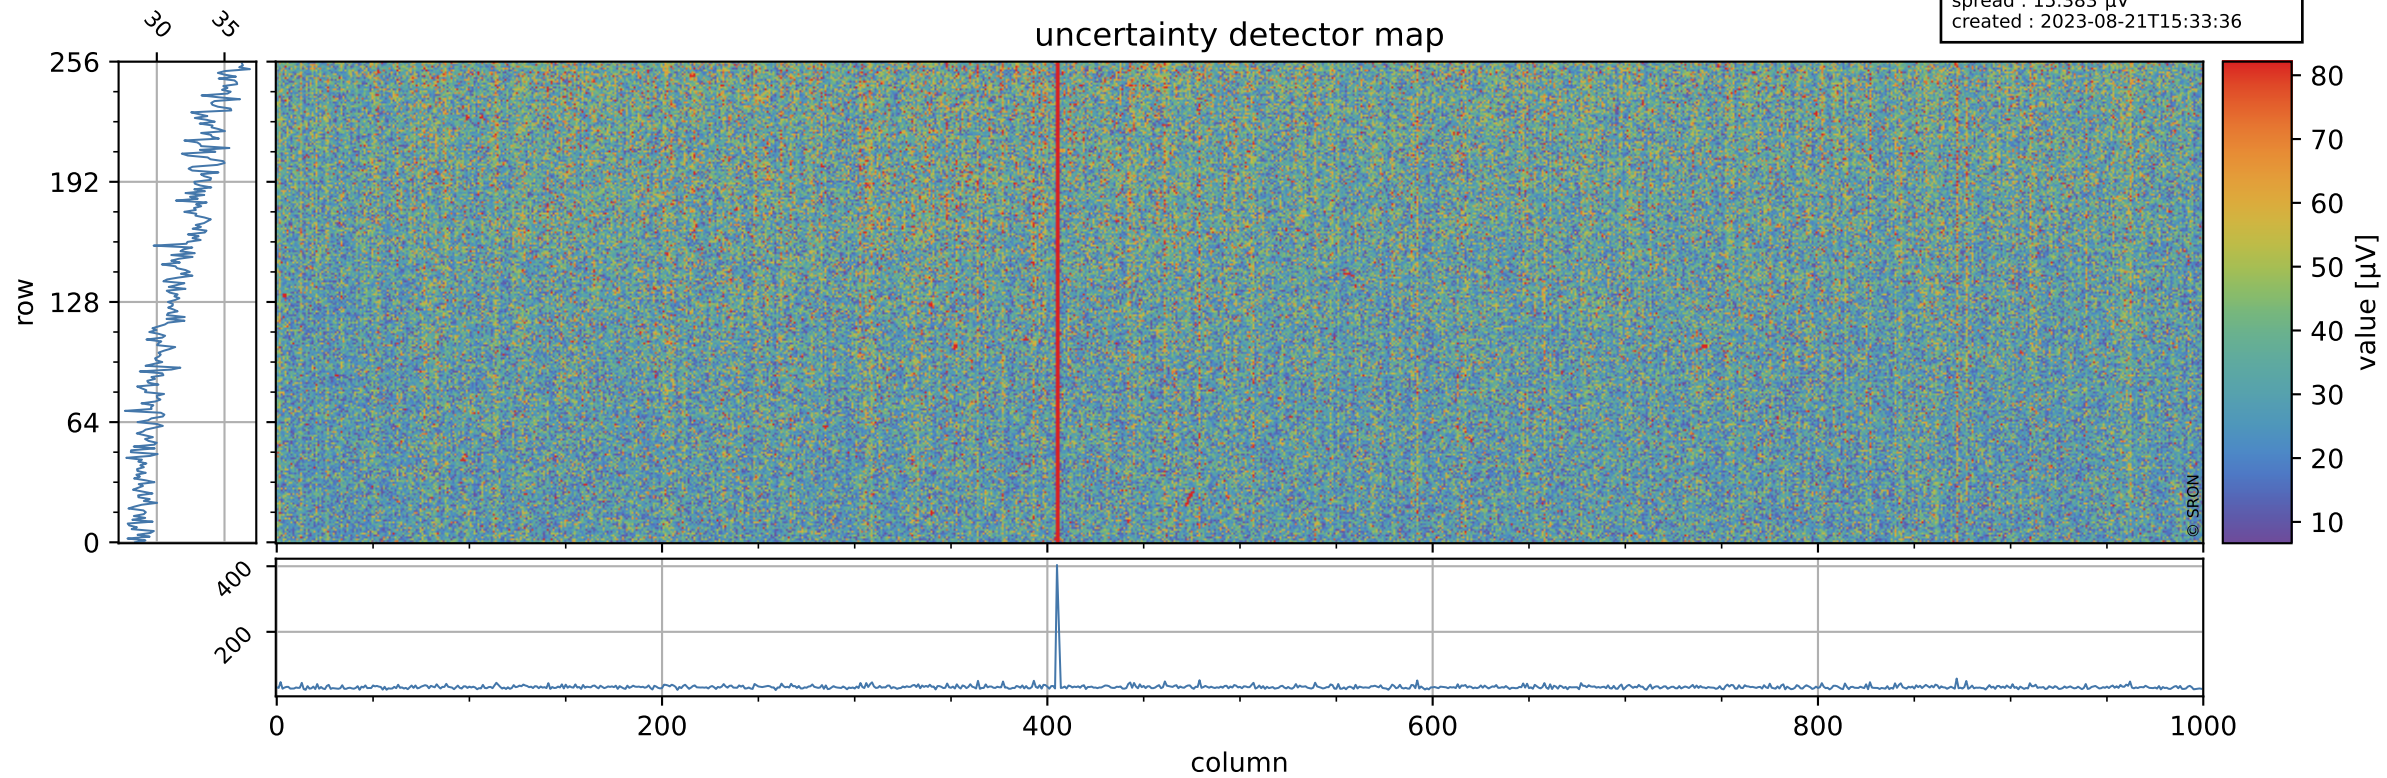

# Tropomi SWIR offset (official)

orbits : 19 in [29887, 29932]  
coverage : 2023-07-21 / 2023-07-24  
median : 0.52603 V  
spread : 0.035917 V  
created : 2023-08-21T15:33:35

## value detector map

# Tropomi SWIR offset (official)

orbits : 19 in [29887, 29932]  
coverage : 2023-07-21 / 2023-07-24  
median : 31.738  $\mu\text{V}$   
spread : 15.383  $\mu\text{V}$   
created : 2023-08-21T15:33:36

# Tropomi SWIR offset (official) ground-tracks of Sentinel-5P

orbits : 19 in [29887, 29932]  
coverage : 2023-07-21 / 2023-07-24  
created : 2023-08-21T15:33:36