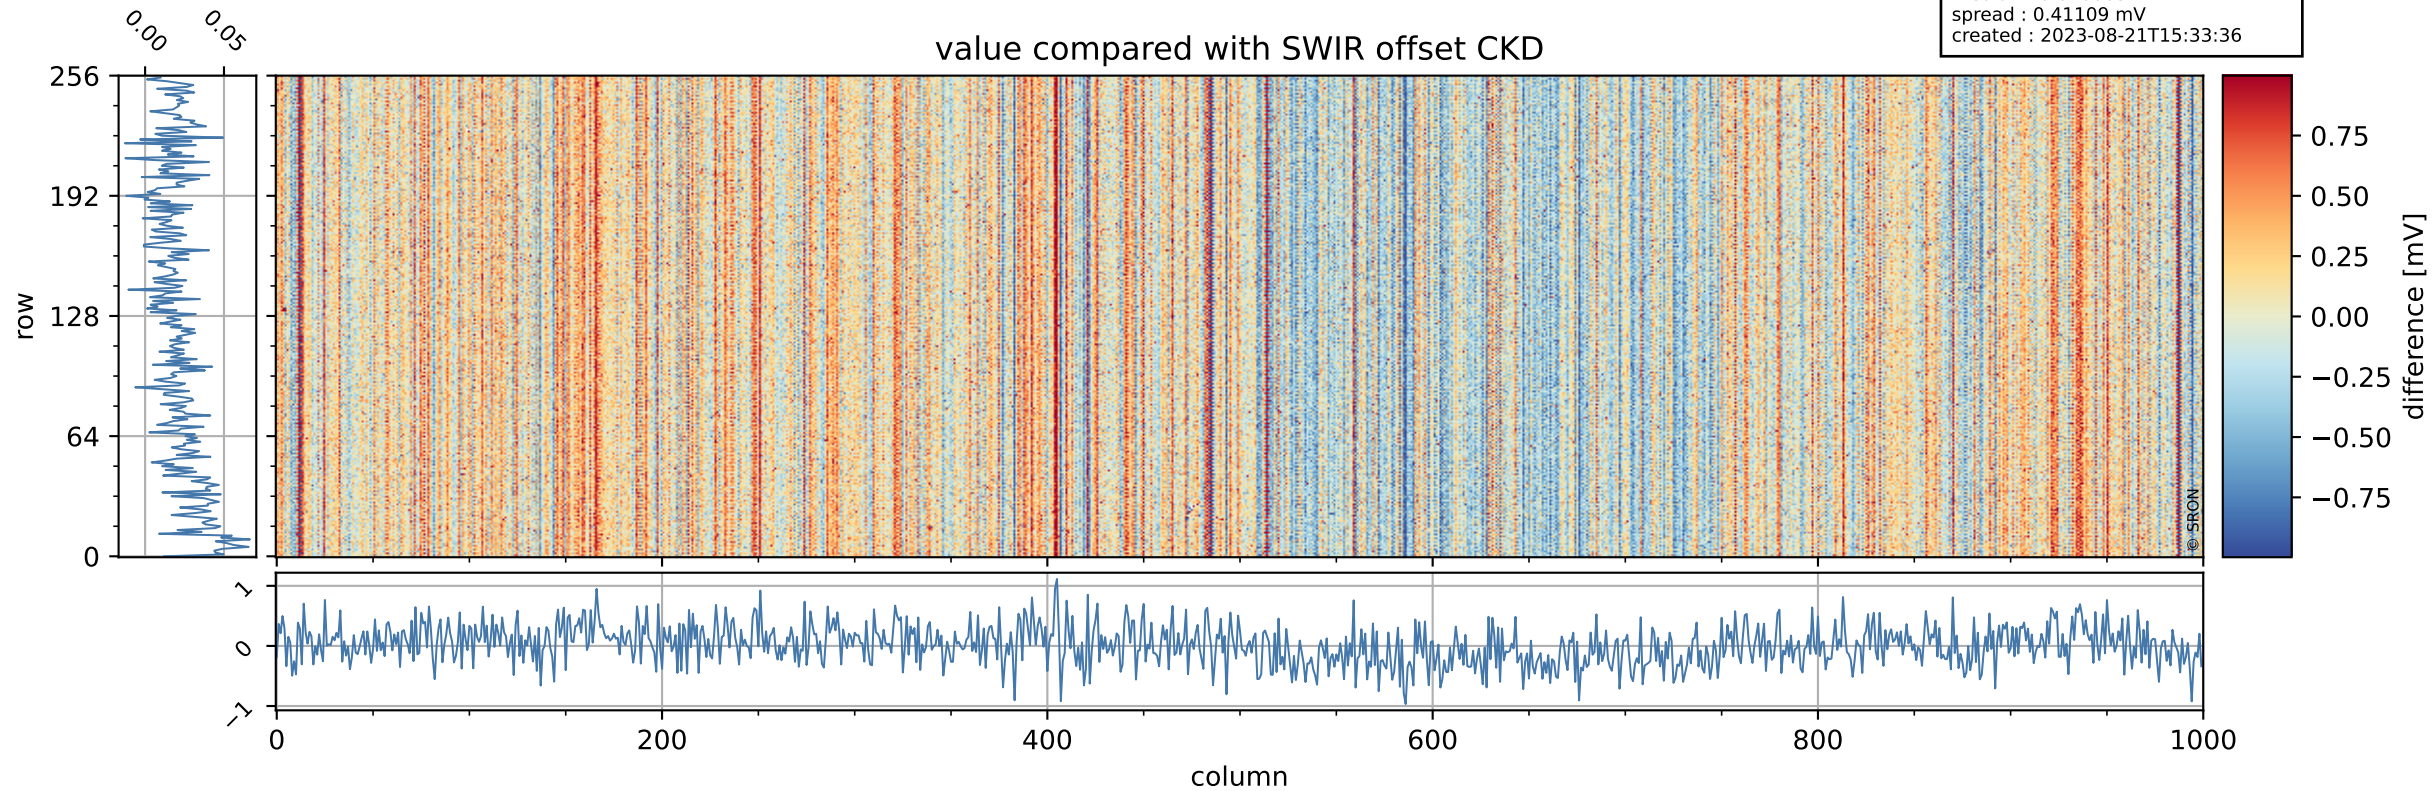

## value detector map

# Tropomi SWIR offset (official)

orbits : 19 in [29887, 29932]  
coverage : 2023-07-21 / 2023-07-24  
median : 31.738  $\mu\text{V}$   
spread : 15.383  $\mu\text{V}$   
created : 2023-08-21T15:33:36

# Tropomi SWIR offset (official)

orbits : 19 in [29887, 29932]  
coverage : 2023-07-21 / 2023-07-24  
median : 0.020003 mV  
spread : 0.411109 mV  
created : 2023-08-21T15:33:36

value compared with SWIR offset CKD

# Tropomi SWIR offset (official) ground-tracks of Sentinel-5P

orbits : 19 in [29887, 29932]  
coverage : 2023-07-21 / 2023-07-24  
created : 2023-08-21T15:33:36