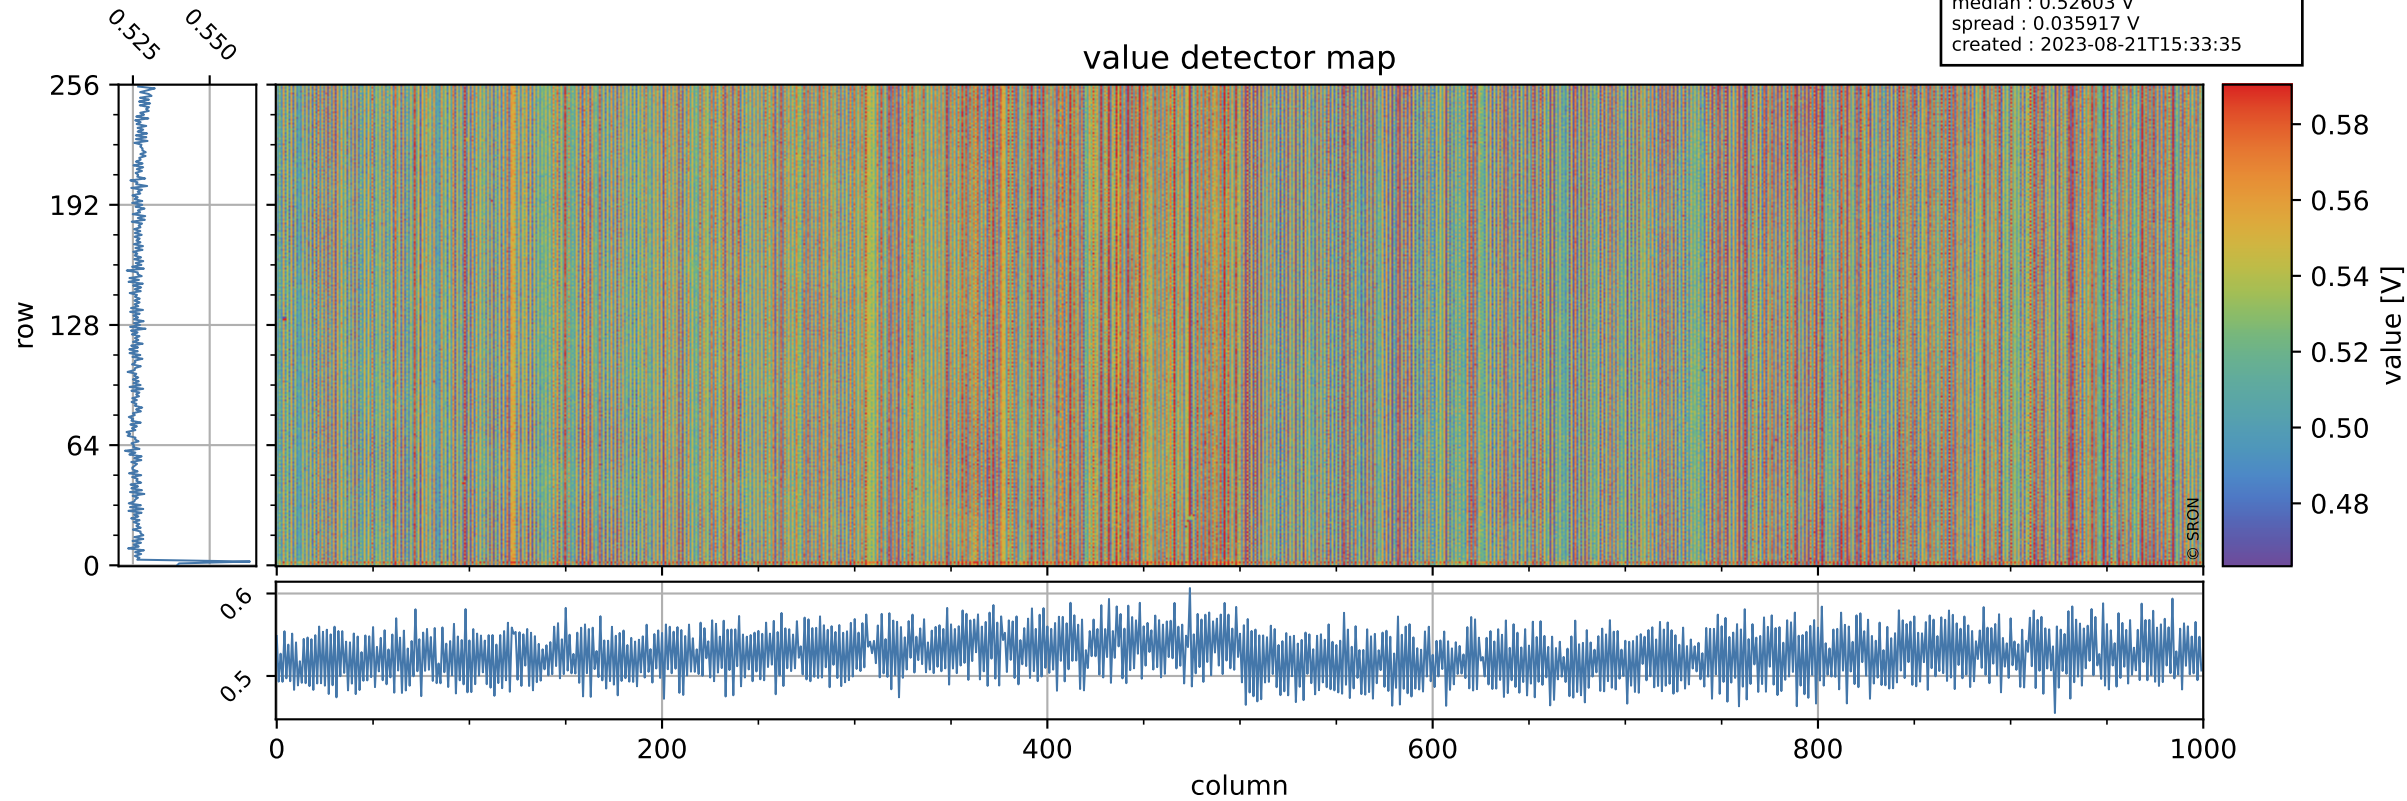

# Tropomi SWIR offset (official)

orbits : 19 in [29887, 29932]  
coverage : 2023-07-21 / 2023-07-24  
median : 0.52603 V  
spread : 0.035917 V  
created : 2023-08-21T15:33:35

## value detector map

# Tropomi SWIR offset (official)

orbits : 19 in [29887, 29932]  
coverage : 2023-07-21 / 2023-07-24  
median : 31.738  $\mu\text{V}$   
spread : 15.383  $\mu\text{V}$   
created : 2023-08-21T15:33:36

# Tropomi SWIR offset (official) ground-tracks of Sentinel-5P

orbits : 19 in [29887, 29932]  
coverage : 2023-07-21 / 2023-07-24  
created : 2023-08-21T15:33:36