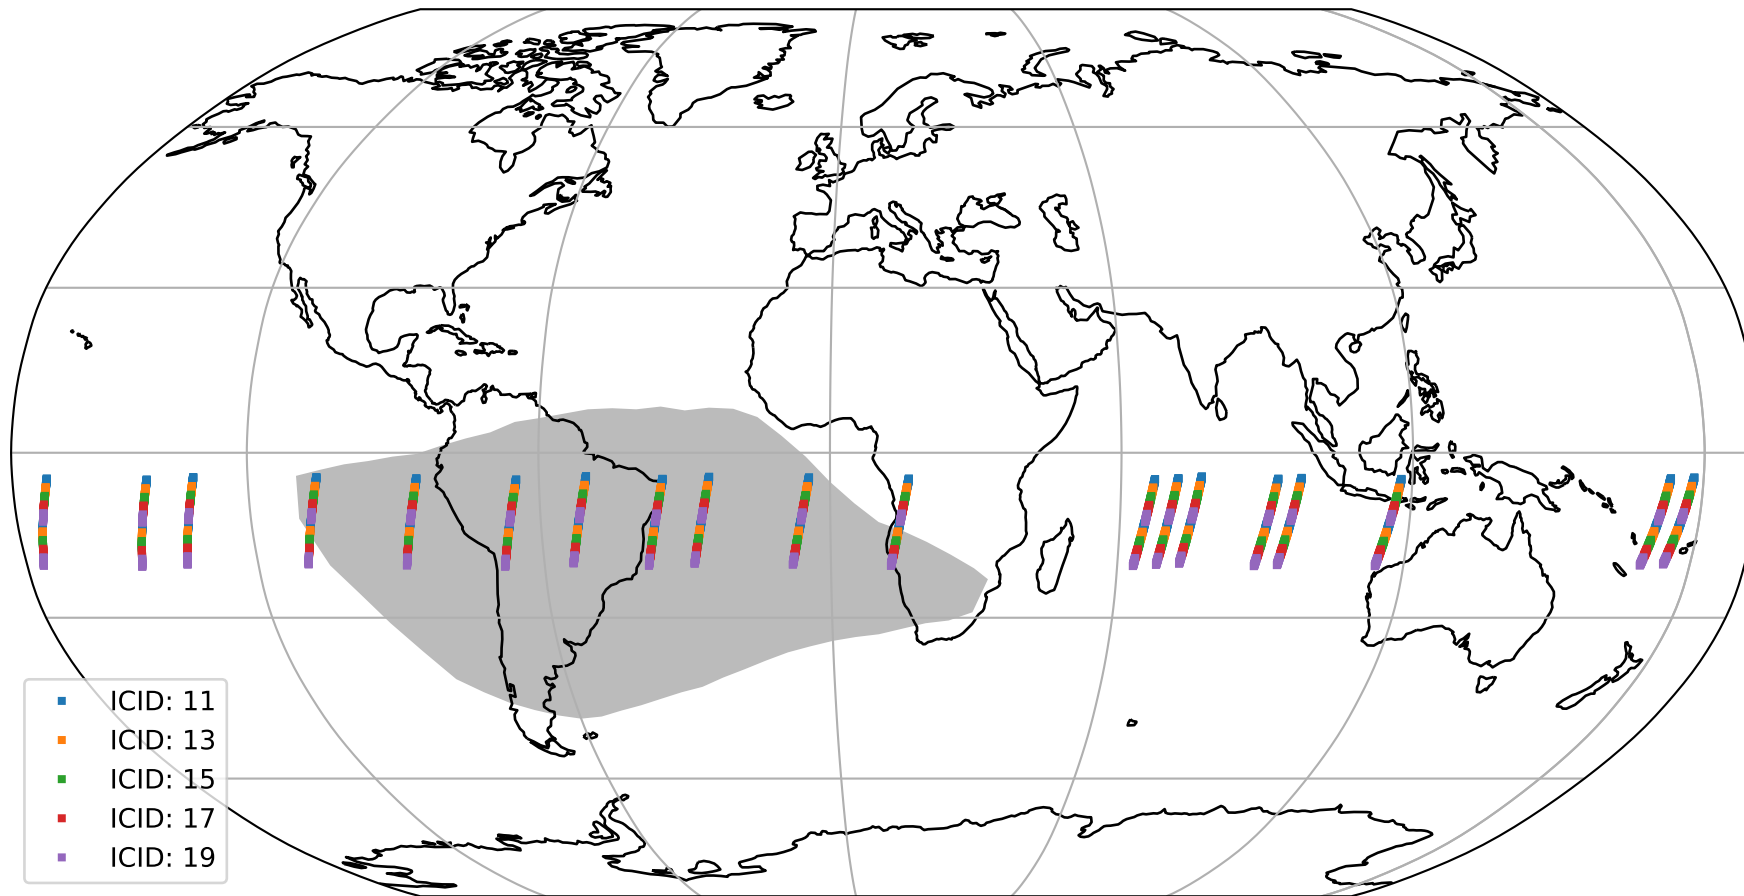

# Tropomi SWIR offset (official)

orbits : 19 in [29887, 29932]  
coverage : 2023-07-21 / 2023-07-24  
median : 31.738  $\mu\text{V}$   
spread : 15.383  $\mu\text{V}$   
created : 2023-08-21T15:33:36

# Tropomi SWIR offset (official)

orbits : 19 in [29887, 29932]  
coverage : 2023-07-21 / 2023-07-24  
median : 0.020003 mV  
spread : 0.411109 mV  
created : 2023-08-21T15:33:36

value compared with SWIR offset CKD

# Tropomi SWIR offset (official) ground-tracks of Sentinel-5P

orbits : 19 in [29887, 29932]  
coverage : 2023-07-21 / 2023-07-24  
created : 2023-08-21T15:33:36

# Tropomi SWIR offset (official)

orbits : [2827, 29932]  
coverage : 2018-04-30 / 2023-07-24  
created : 2023-08-21T15:33:37