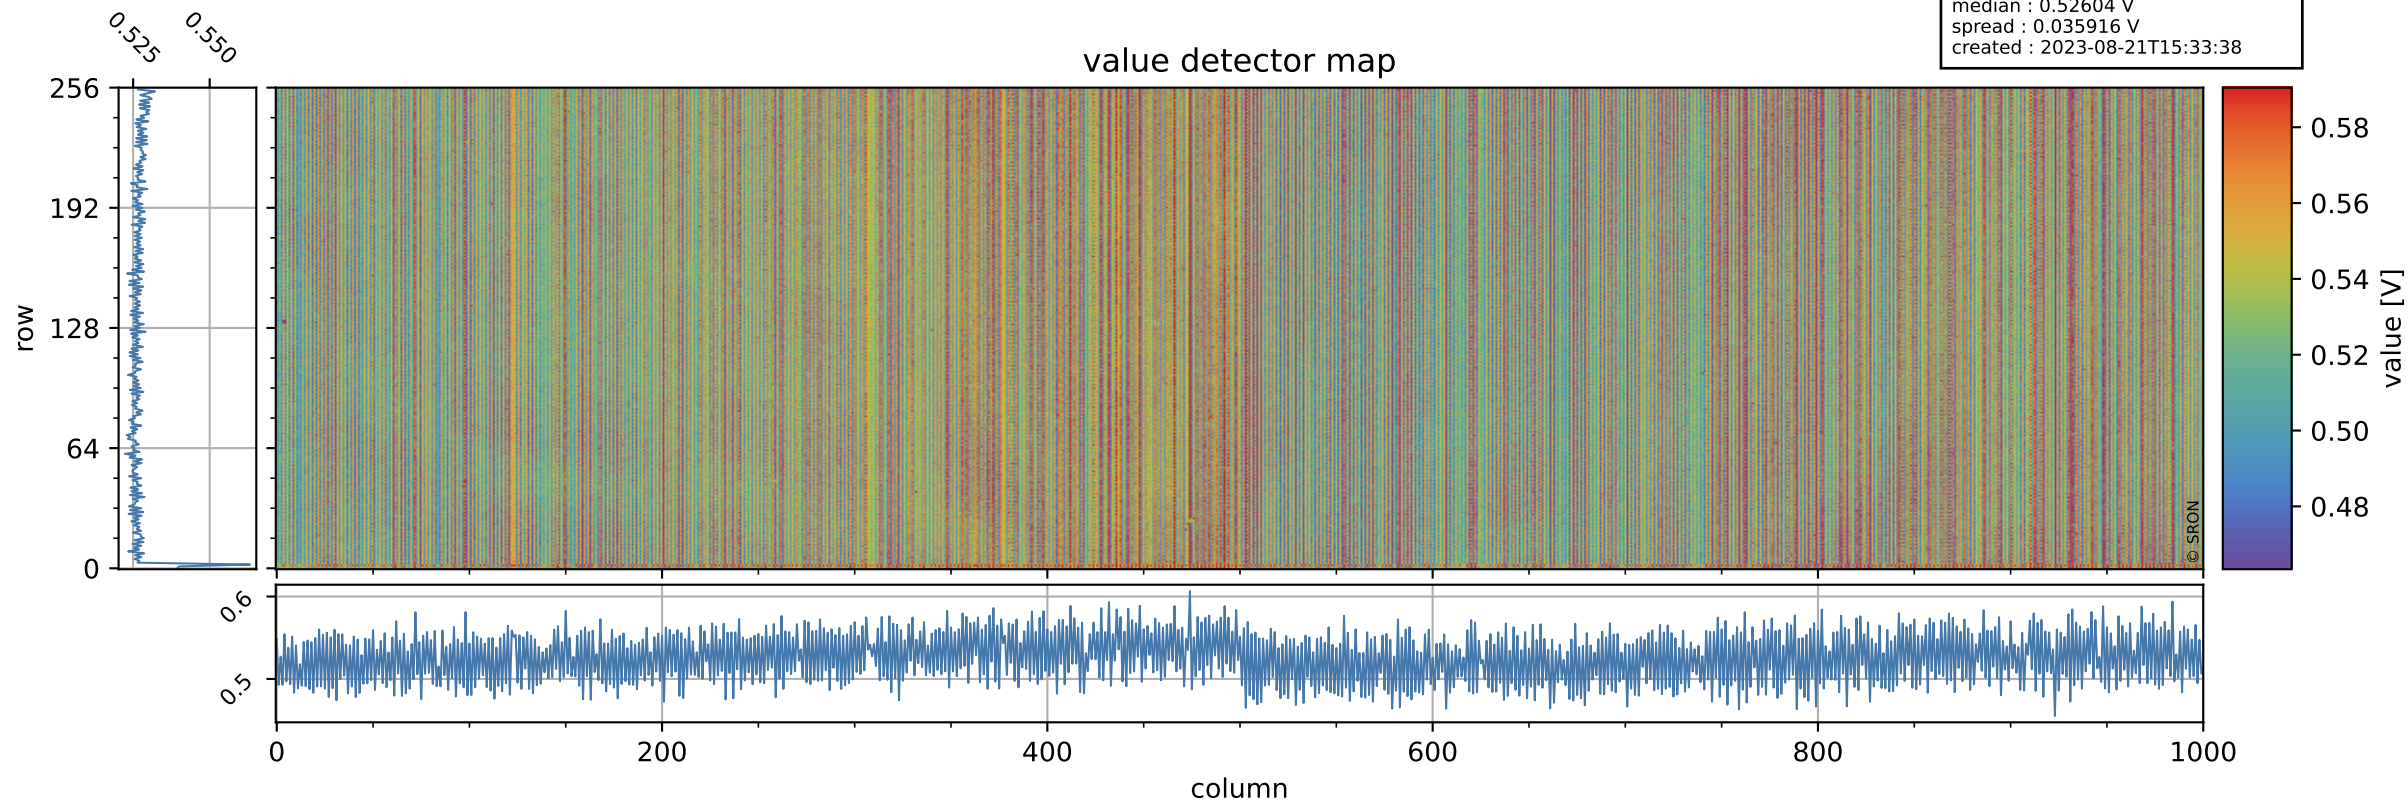

Tropomi SWIR offset (official)

orbits : 20 in [29902, 29947]
coverage : 2023-07-22 / 2023-07-25
median : 0.52604 V
spread : 0.035916 V
created : 2023-08-21T15:33:38

value detector map

Tropomi SWIR offset (official)

orbits : 20 in [29902, 29947]
coverage : 2023-07-22 / 2023-07-25
median : 31.597 μV
spread : 15.366 μV
created : 2023-08-21T15:33:38

Tropomi SWIR offset (official)

orbits : 20 in [29902, 29947]
coverage : 2023-07-22 / 2023-07-25
median : 0.027388 mV
spread : 0.40936 mV
created : 2023-08-21T15:33:38

value compared with SWIR offset CKD

Tropomi SWIR offset (official) ground-tracks of Sentinel-5P

orbits : 20 in [29902, 29947]
coverage : 2023-07-22 / 2023-07-25
created : 2023-08-21T15:33:38

Tropomi SWIR offset (official)

orbits : [2827, 29947]
coverage : 2018-04-30 / 2023-07-25
created : 2023-08-21T15:33:39

trend of detector median & temperatures