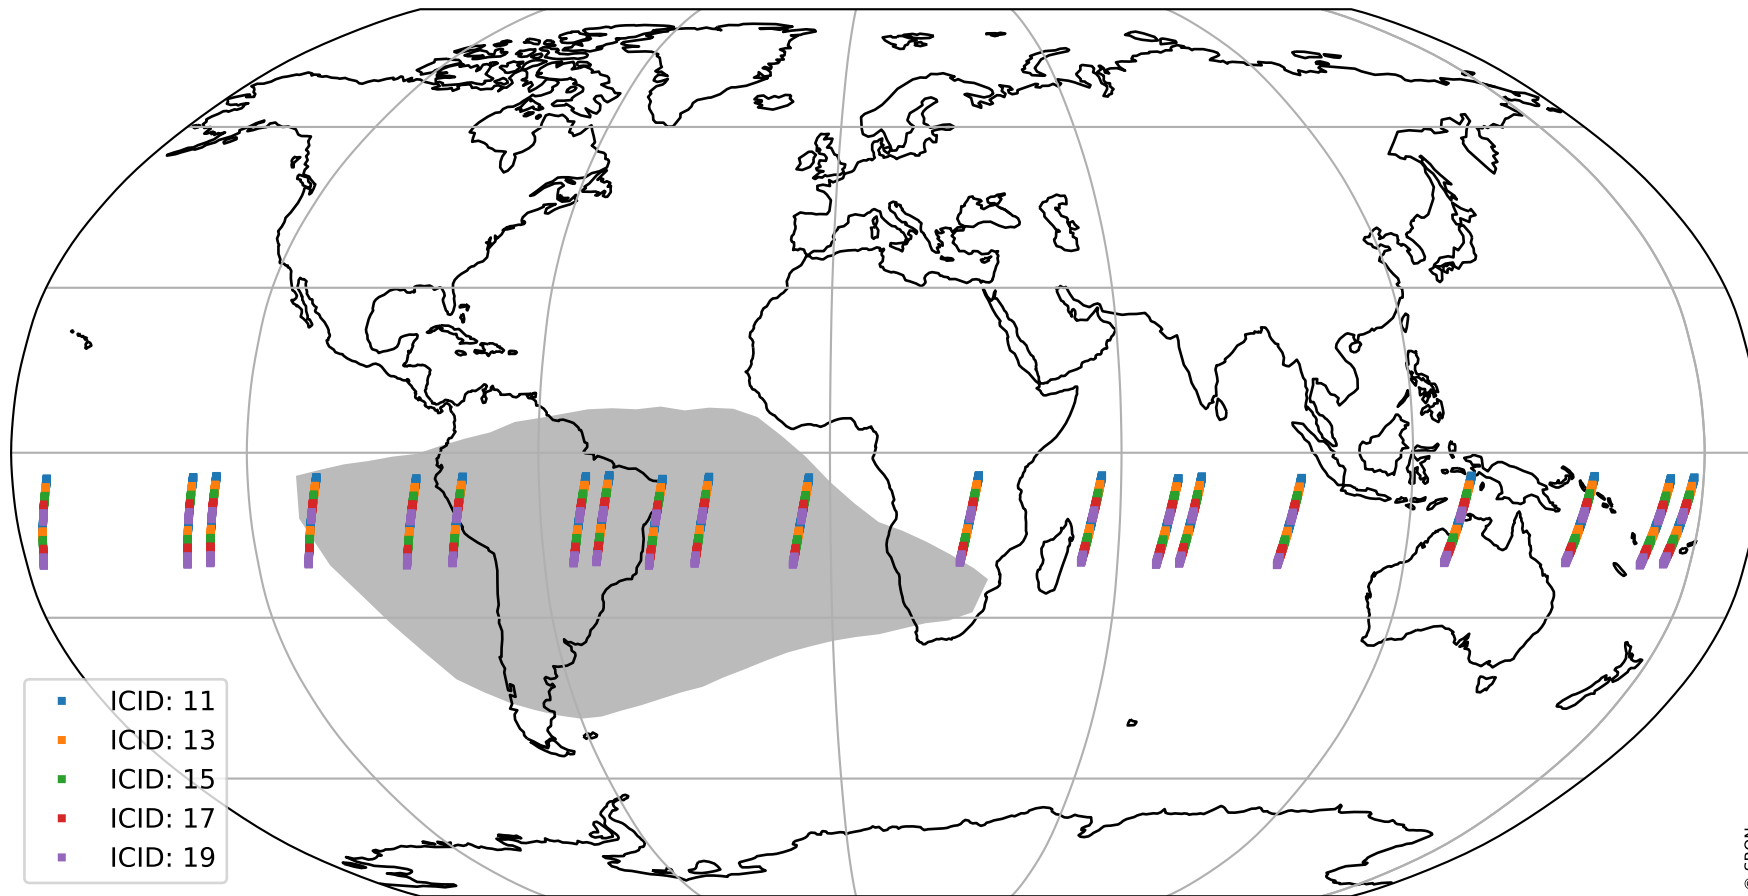

Tropomi SWIR offset (official)

orbits : 20 in [29902, 29947]
coverage : 2023-07-22 / 2023-07-25
median : 0.52604 V
spread : 0.035916 V
created : 2023-08-21T15:33:38

value detector map

Tropomi SWIR offset (official)

orbits : 20 in [29902, 29947]
coverage : 2023-07-22 / 2023-07-25
median : 31.597 μV
spread : 15.366 μV
created : 2023-08-21T15:33:38

Tropomi SWIR offset (official)

orbits : 20 in [29902, 29947]
coverage : 2023-07-22 / 2023-07-25
median : 0.027388 mV
spread : 0.40936 mV
created : 2023-08-21T15:33:38

value compared with SWIR offset CKD

Tropomi SWIR offset (official) ground-tracks of Sentinel-5P

orbits : 20 in [29902, 29947]
coverage : 2023-07-22 / 2023-07-25
created : 2023-08-21T15:33:38

Tropomi SWIR offset (official)

orbits : [2827, 29947]
coverage : 2018-04-30 / 2023-07-25
created : 2023-08-21T15:33:39

trend of detector median & temperatures