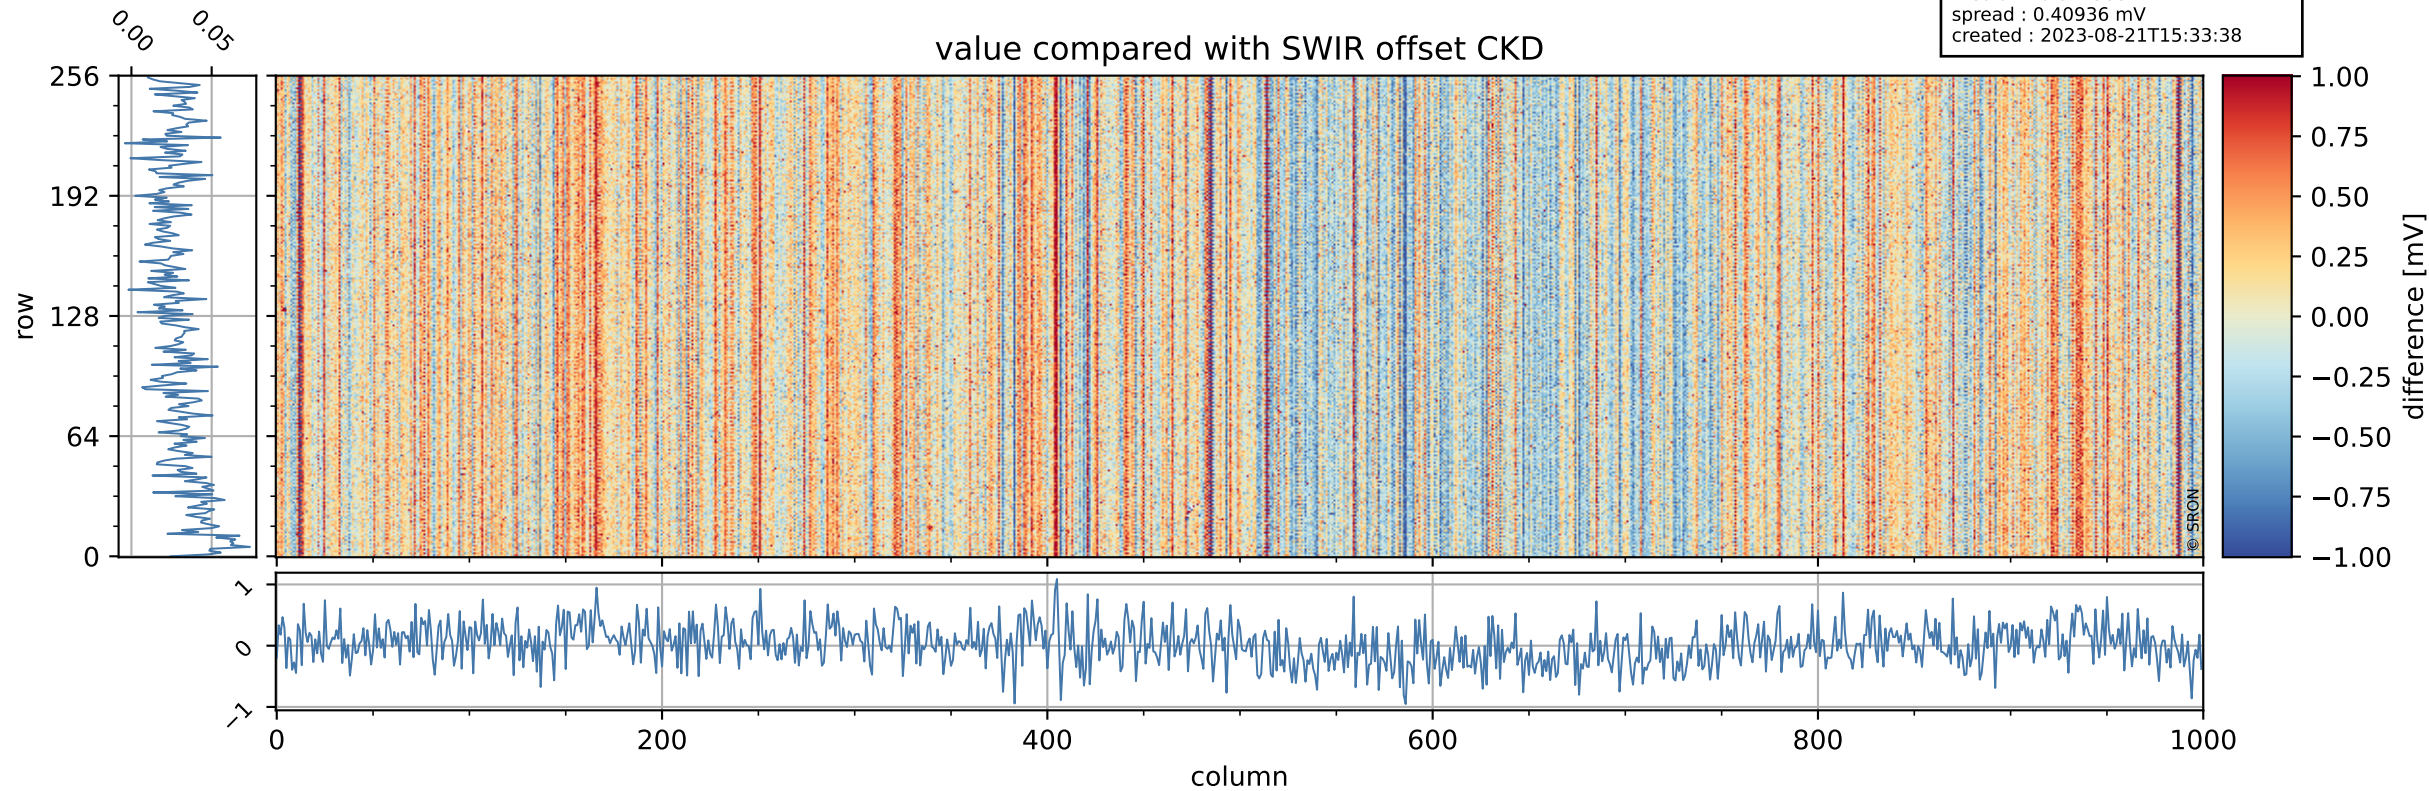

Tropomi SWIR offset (official)

orbits : 20 in [29902, 29947]
coverage : 2023-07-22 / 2023-07-25
median : 0.52604 V
spread : 0.035916 V
created : 2023-08-21T15:33:38

value detector map

Tropomi SWIR offset (official)

orbits : 20 in [29902, 29947]
coverage : 2023-07-22 / 2023-07-25
median : 31.597 μV
spread : 15.366 μV
created : 2023-08-21T15:33:38

Tropomi SWIR offset (official)

orbits : 20 in [29902, 29947]
coverage : 2023-07-22 / 2023-07-25
median : 0.027388 mV
spread : 0.40936 mV
created : 2023-08-21T15:33:38

value compared with SWIR offset CKD

Tropomi SWIR offset (official) ground-tracks of Sentinel-5P

orbits : 20 in [29902, 29947]
coverage : 2023-07-22 / 2023-07-25
created : 2023-08-21T15:33:38

Tropomi SWIR offset (official)

orbits : [2827, 29947]
coverage : 2018-04-30 / 2023-07-25
created : 2023-08-21T15:33:39

trend of detector median & temperatures