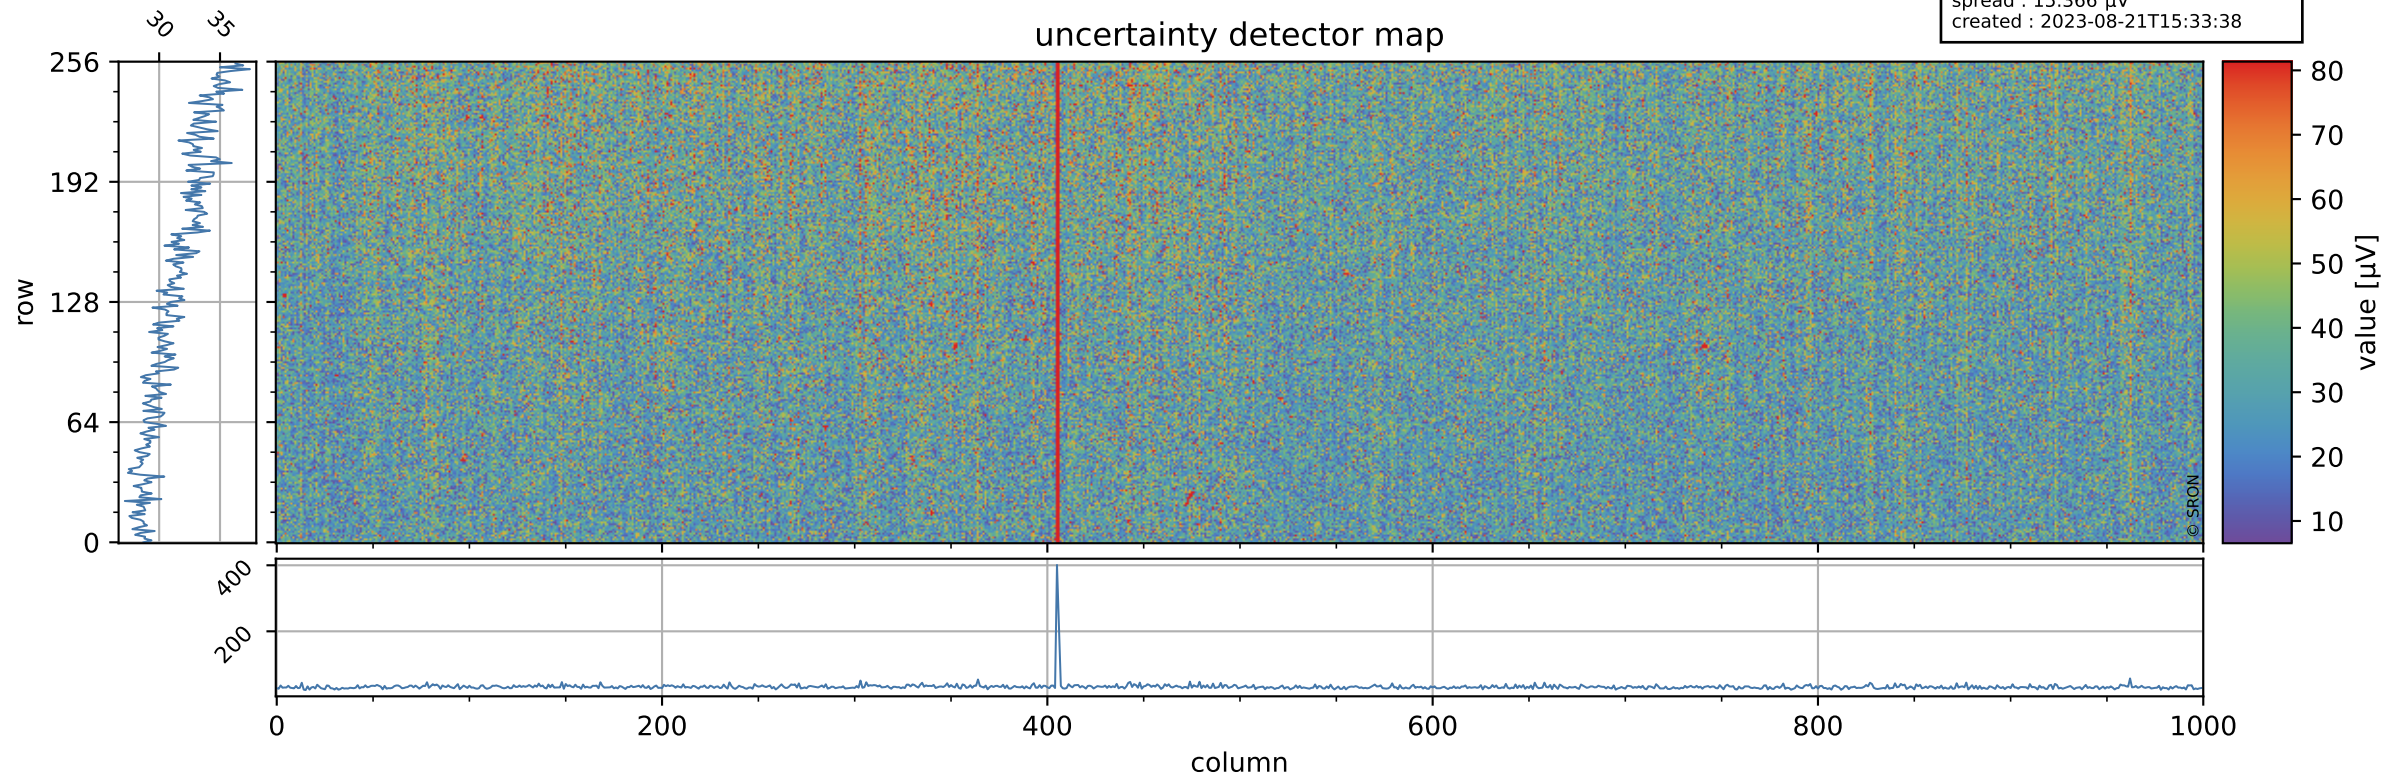

Tropomi SWIR offset (official)

orbits : 20 in [29902, 29947]
coverage : 2023-07-22 / 2023-07-25
median : 0.52604 V
spread : 0.035916 V
created : 2023-08-21T15:33:38

value detector map

Tropomi SWIR offset (official)

orbits : 20 in [29902, 29947]
coverage : 2023-07-22 / 2023-07-25
median : 31.597 μV
spread : 15.366 μV
created : 2023-08-21T15:33:38

Tropomi SWIR offset (official)

orbits : 20 in [29902, 29947]
coverage : 2023-07-22 / 2023-07-25
median : 0.027388 mV
spread : 0.40936 mV
created : 2023-08-21T15:33:38

value compared with SWIR offset CKD

Tropomi SWIR offset (official) ground-tracks of Sentinel-5P

orbits : 20 in [29902, 29947]
coverage : 2023-07-22 / 2023-07-25
created : 2023-08-21T15:33:38

Tropomi SWIR offset (official)

orbits : [2827, 29947]
coverage : 2018-04-30 / 2023-07-25
created : 2023-08-21T15:33:39

trend of detector median & temperatures