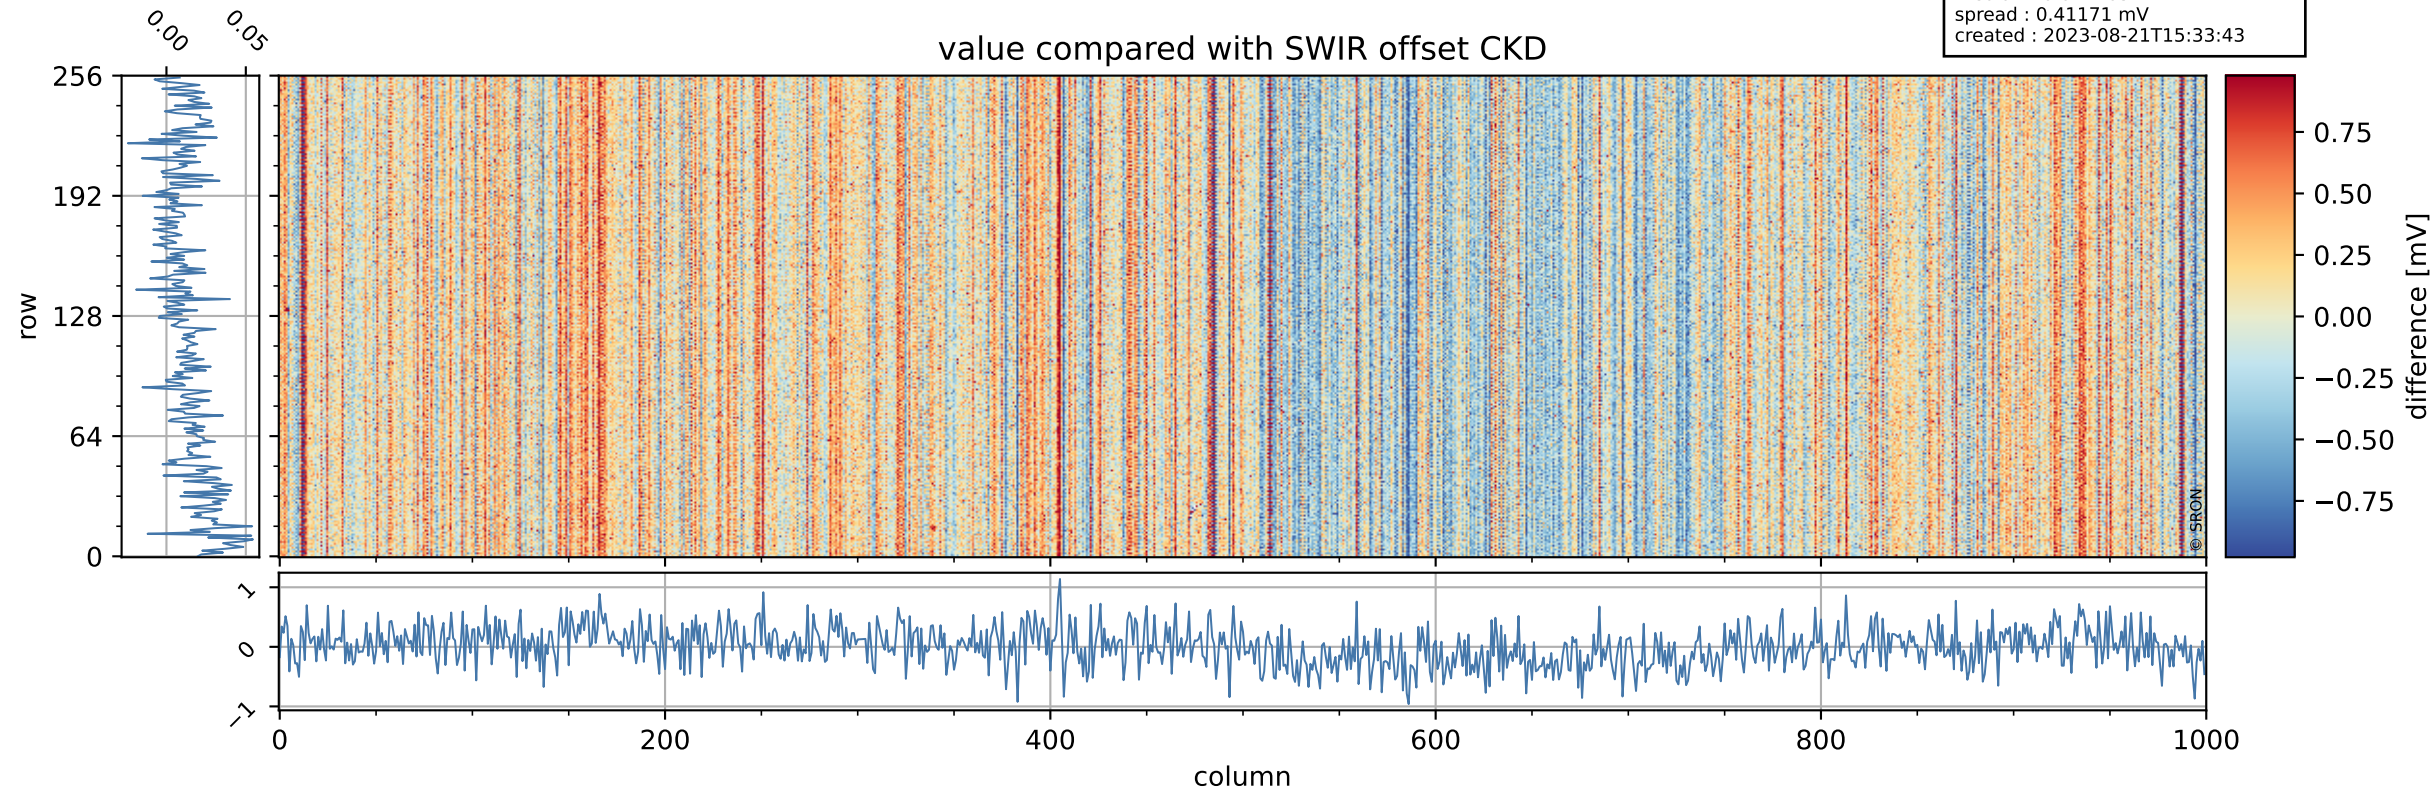

Tropomi SWIR offset (official)

orbits : 20 in [29932, 29977]
coverage : 2023-07-24 / 2023-07-27
median : 0.52602 V
spread : 0.035913 V
created : 2023-08-21T15:33:42

value detector map

Tropomi SWIR offset (official)

orbits : 20 in [29932, 29977]
coverage : 2023-07-24 / 2023-07-27
median : 30.797 μV
spread : 15.272 μV
created : 2023-08-21T15:33:42

Tropomi SWIR offset (official)

orbits : 20 in [29932, 29977]
coverage : 2023-07-24 / 2023-07-27
median : 0.011205 mV
spread : 0.411171 mV
created : 2023-08-21T15:33:43

value compared with SWIR offset CKD

Tropomi SWIR offset (official) ground-tracks of Sentinel-5P

orbits : 20 in [29932, 29977]
coverage : 2023-07-24 / 2023-07-27
created : 2023-08-21T15:33:43

Tropomi SWIR offset (official)

orbits : [2827, 29977]
coverage : 2018-04-30 / 2023-07-27
created : 2023-08-21T15:33:43

trend of detector median & temperatures