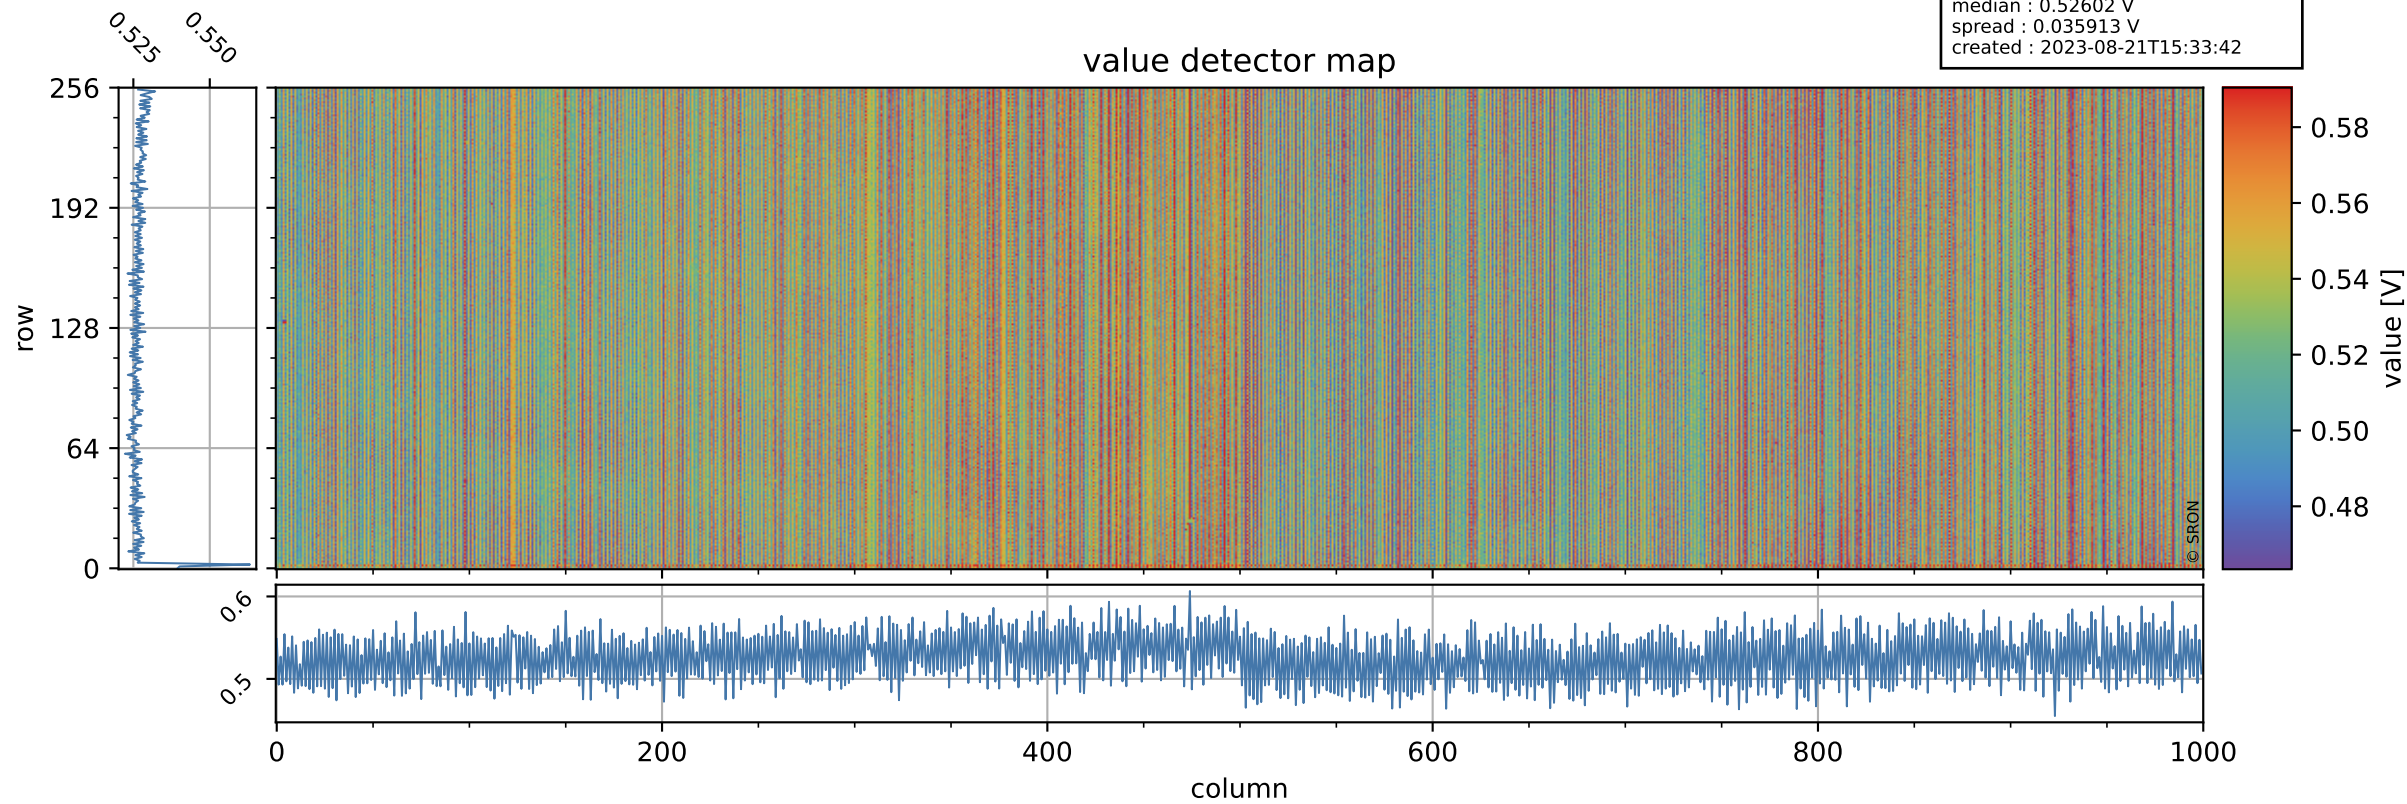

Tropomi SWIR offset (official)

orbits : 20 in [29932, 29977]
coverage : 2023-07-24 / 2023-07-27
median : 0.52602 V
spread : 0.035913 V
created : 2023-08-21T15:33:42

value detector map

Tropomi SWIR offset (official)

orbits : 20 in [29932, 29977]
coverage : 2023-07-24 / 2023-07-27
median : 30.797 μV
spread : 15.272 μV
created : 2023-08-21T15:33:42

Tropomi SWIR offset (official)

orbits : 20 in [29932, 29977]
coverage : 2023-07-24 / 2023-07-27
median : 0.011205 mV
spread : 0.411171 mV
created : 2023-08-21T15:33:43

value compared with SWIR offset CKD

Tropomi SWIR offset (official) ground-tracks of Sentinel-5P

orbits : 20 in [29932, 29977]
coverage : 2023-07-24 / 2023-07-27
created : 2023-08-21T15:33:43

Tropomi SWIR offset (official)

orbits : [2827, 29977]
coverage : 2018-04-30 / 2023-07-27
created : 2023-08-21T15:33:43

trend of detector median & temperatures