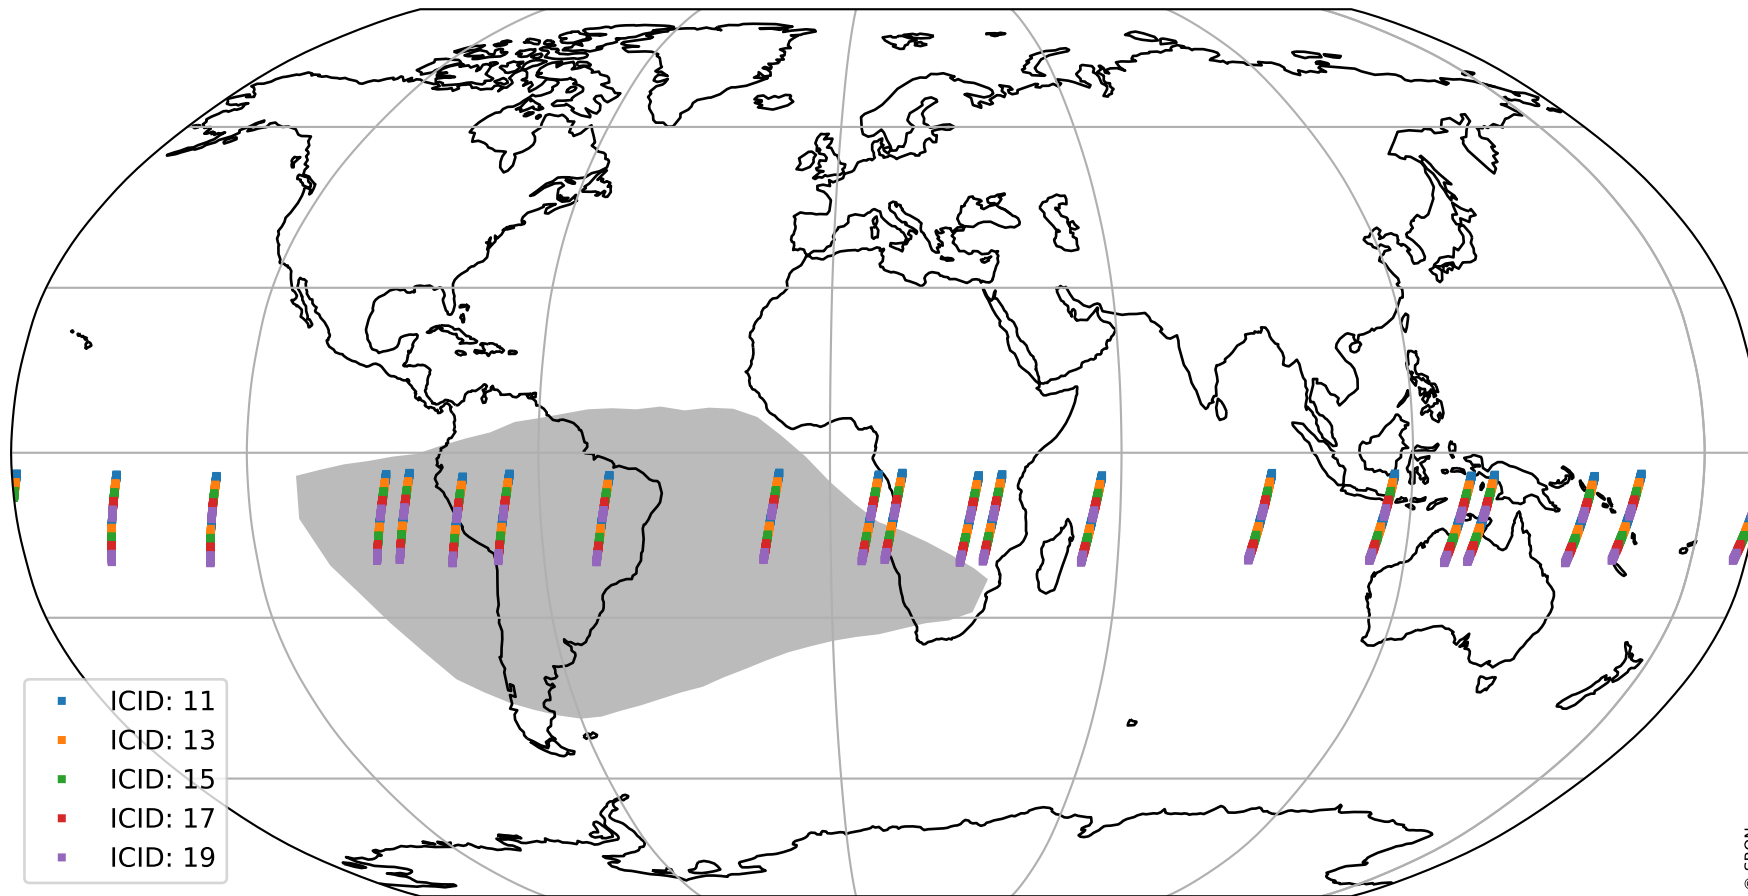

Tropomi SWIR offset (official)

orbits : 20 in [29932, 29977]
coverage : 2023-07-24 / 2023-07-27
median : 0.52602 V
spread : 0.035913 V
created : 2023-08-21T15:33:42

value detector map

Tropomi SWIR offset (official)

orbits : 20 in [29932, 29977]
coverage : 2023-07-24 / 2023-07-27
median : 30.797 μV
spread : 15.272 μV
created : 2023-08-21T15:33:42

Tropomi SWIR offset (official)

orbits : 20 in [29932, 29977]
coverage : 2023-07-24 / 2023-07-27
median : 0.011205 mV
spread : 0.411171 mV
created : 2023-08-21T15:33:43

value compared with SWIR offset CKD

Tropomi SWIR offset (official) ground-tracks of Sentinel-5P

orbits : 20 in [29932, 29977]
coverage : 2023-07-24 / 2023-07-27
created : 2023-08-21T15:33:43

Tropomi SWIR offset (official)

orbits : [2827, 29977]
coverage : 2018-04-30 / 2023-07-27
created : 2023-08-21T15:33:43

trend of detector median & temperatures