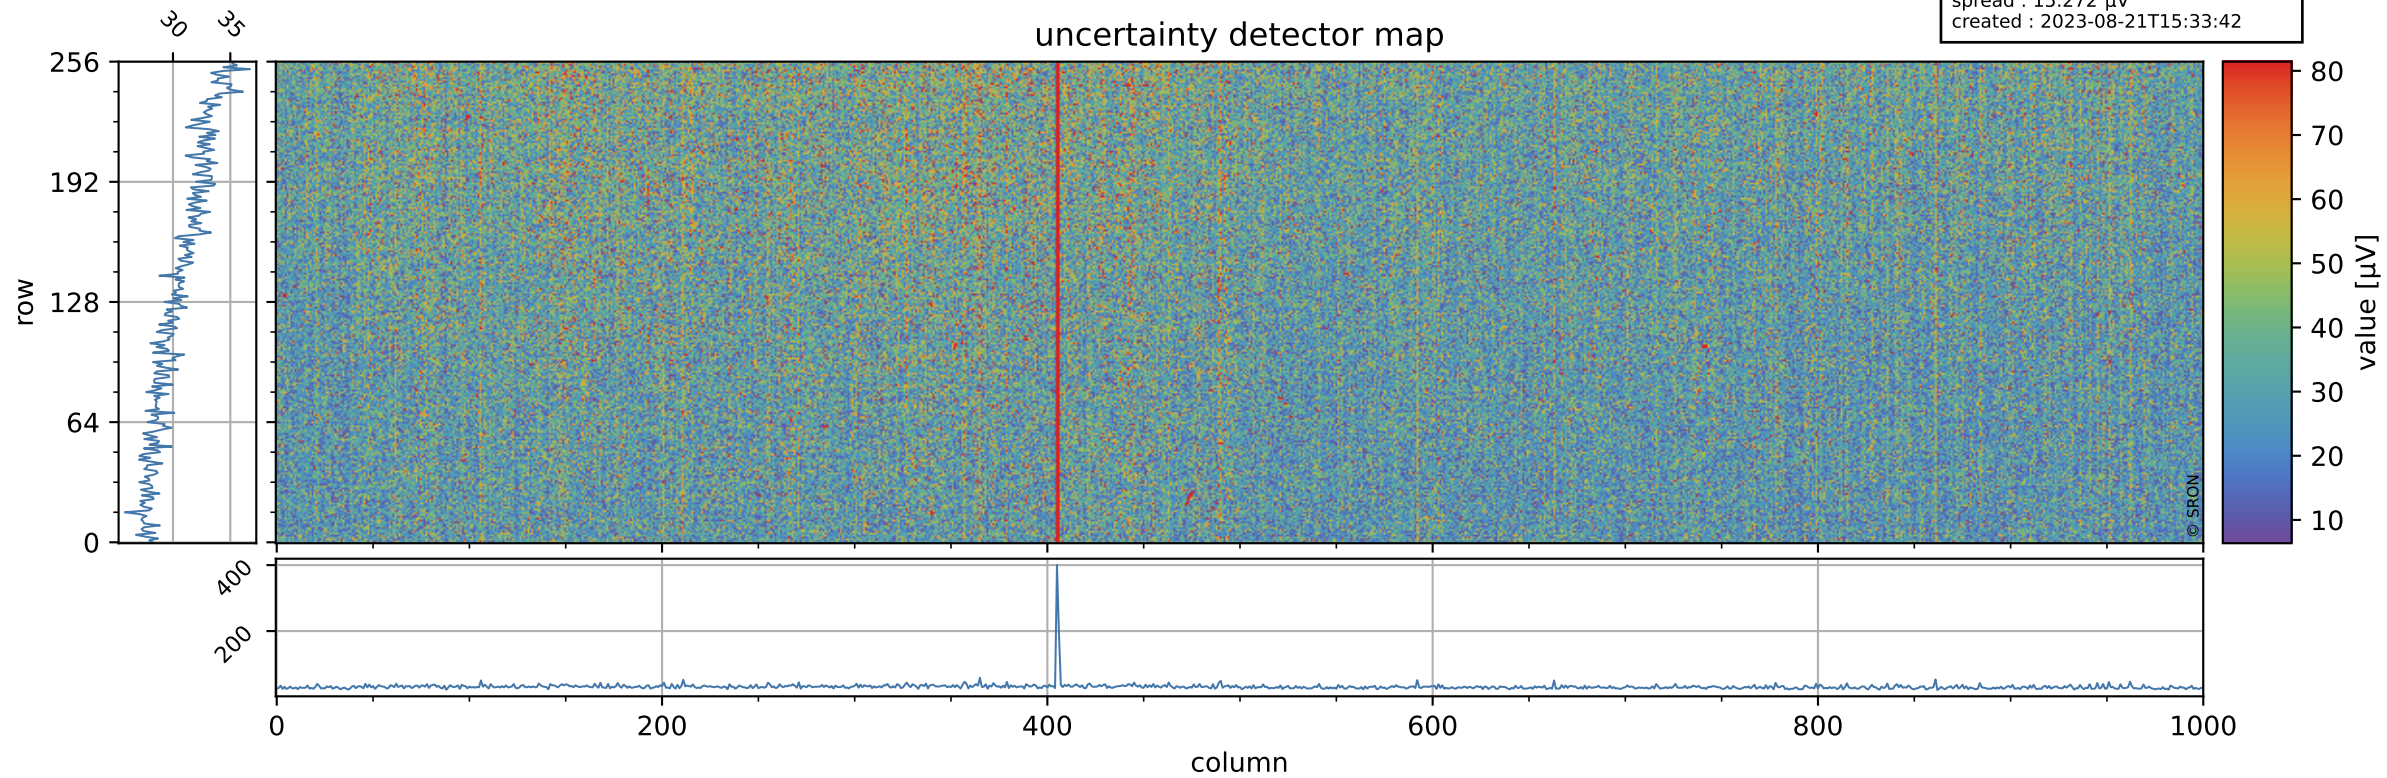

Tropomi SWIR offset (official)

orbits : 20 in [29932, 29977]
coverage : 2023-07-24 / 2023-07-27
median : 0.52602 V
spread : 0.035913 V
created : 2023-08-21T15:33:42

value detector map

Tropomi SWIR offset (official)

orbits : 20 in [29932, 29977]
coverage : 2023-07-24 / 2023-07-27
median : 30.797 μV
spread : 15.272 μV
created : 2023-08-21T15:33:42

Tropomi SWIR offset (official)

orbits : 20 in [29932, 29977]
coverage : 2023-07-24 / 2023-07-27
median : 0.011205 mV
spread : 0.411171 mV
created : 2023-08-21T15:33:43

value compared with SWIR offset CKD

Tropomi SWIR offset (official) ground-tracks of Sentinel-5P

orbits : 20 in [29932, 29977]
coverage : 2023-07-24 / 2023-07-27
created : 2023-08-21T15:33:43

Tropomi SWIR offset (official)

orbits : [2827, 29977]
coverage : 2018-04-30 / 2023-07-27
created : 2023-08-21T15:33:43

trend of detector median & temperatures