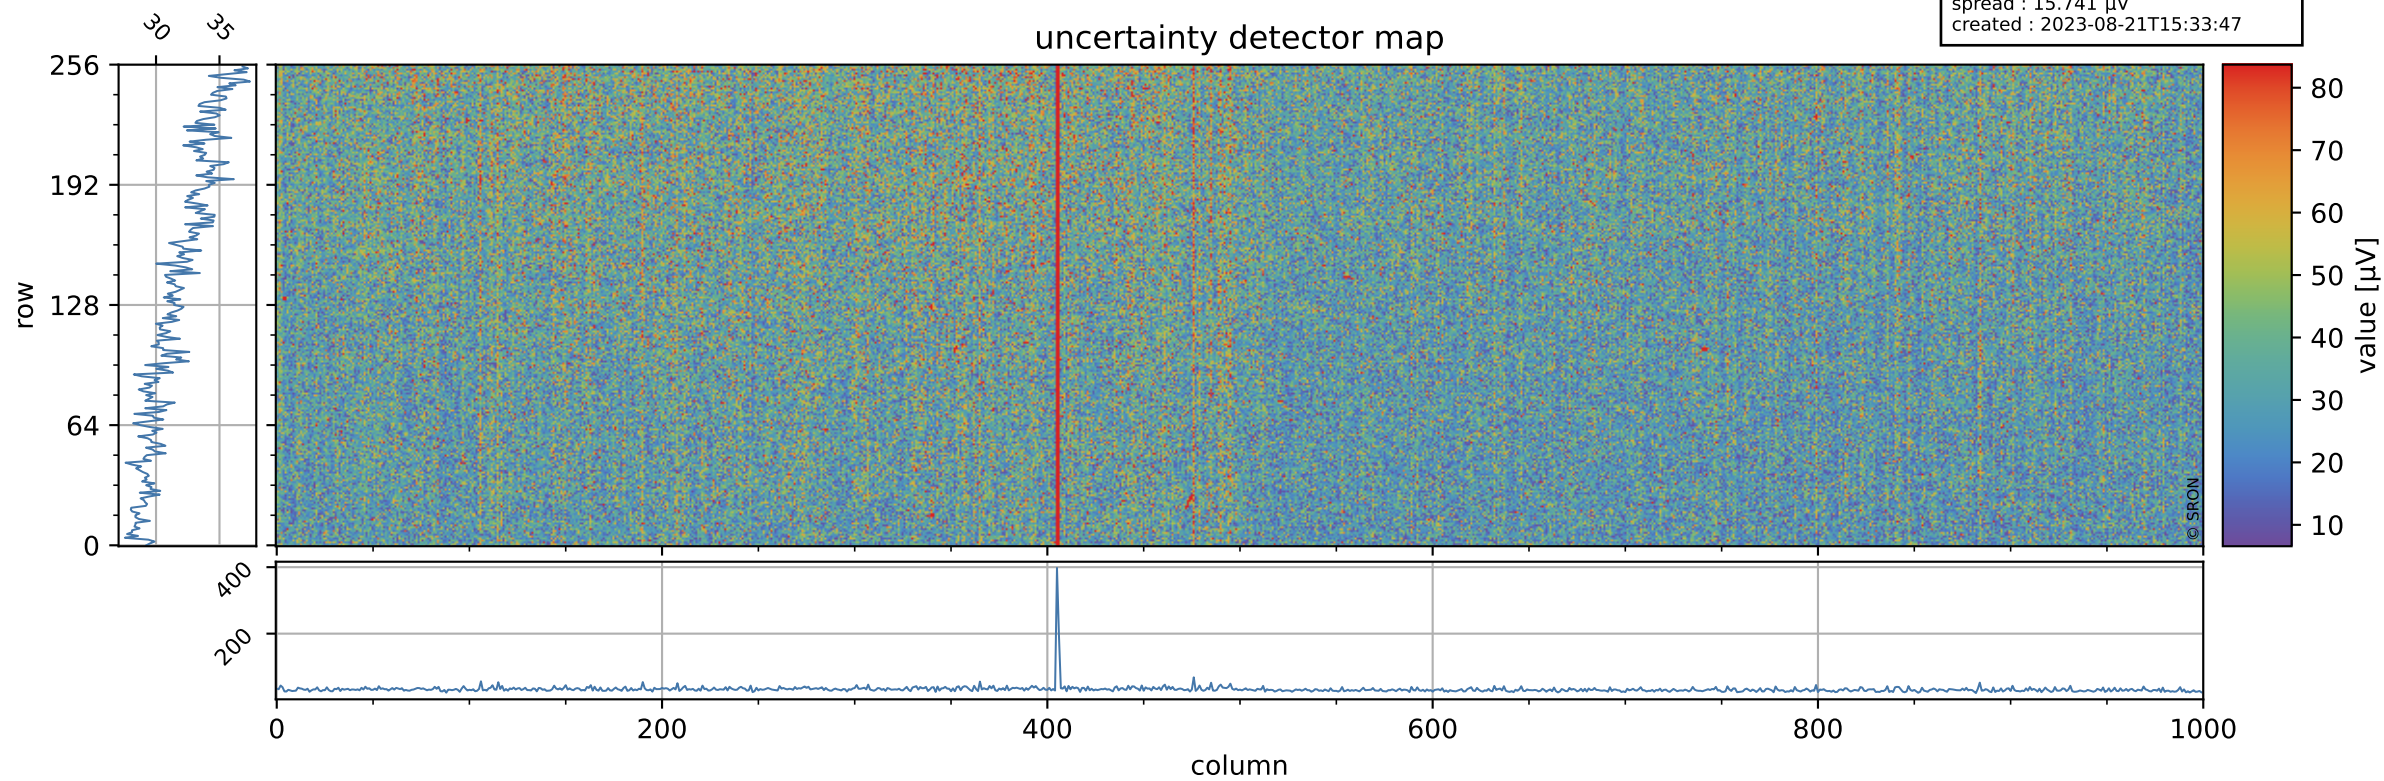

Tropomi SWIR offset (official)

orbits : 20 in [29962, 30007]
coverage : 2023-07-26 / 2023-07-29
median : 0.52603 V
spread : 0.035914 V
created : 2023-08-21T15:33:47

value detector map

Tropomi SWIR offset (official)

orbits : 20 in [29962, 30007]
coverage : 2023-07-26 / 2023-07-29
median : 31.957 μV
spread : 15.741 μV
created : 2023-08-21T15:33:47

Tropomi SWIR offset (official)

orbits : 20 in [29962, 30007]
coverage : 2023-07-26 / 2023-07-29
median : 0.015184 mV
spread : 0.41515 mV
created : 2023-08-21T15:33:47

value compared with SWIR offset CKD

Tropomi SWIR offset (official) ground-tracks of Sentinel-5P

orbits : 20 in [29962, 30007]
coverage : 2023-07-26 / 2023-07-29
created : 2023-08-21T15:33:47

Tropomi SWIR offset (official)

orbits : [2827, 30007]
coverage : 2018-04-30 / 2023-07-29
created : 2023-08-21T15:33:48

trend of detector median & temperatures