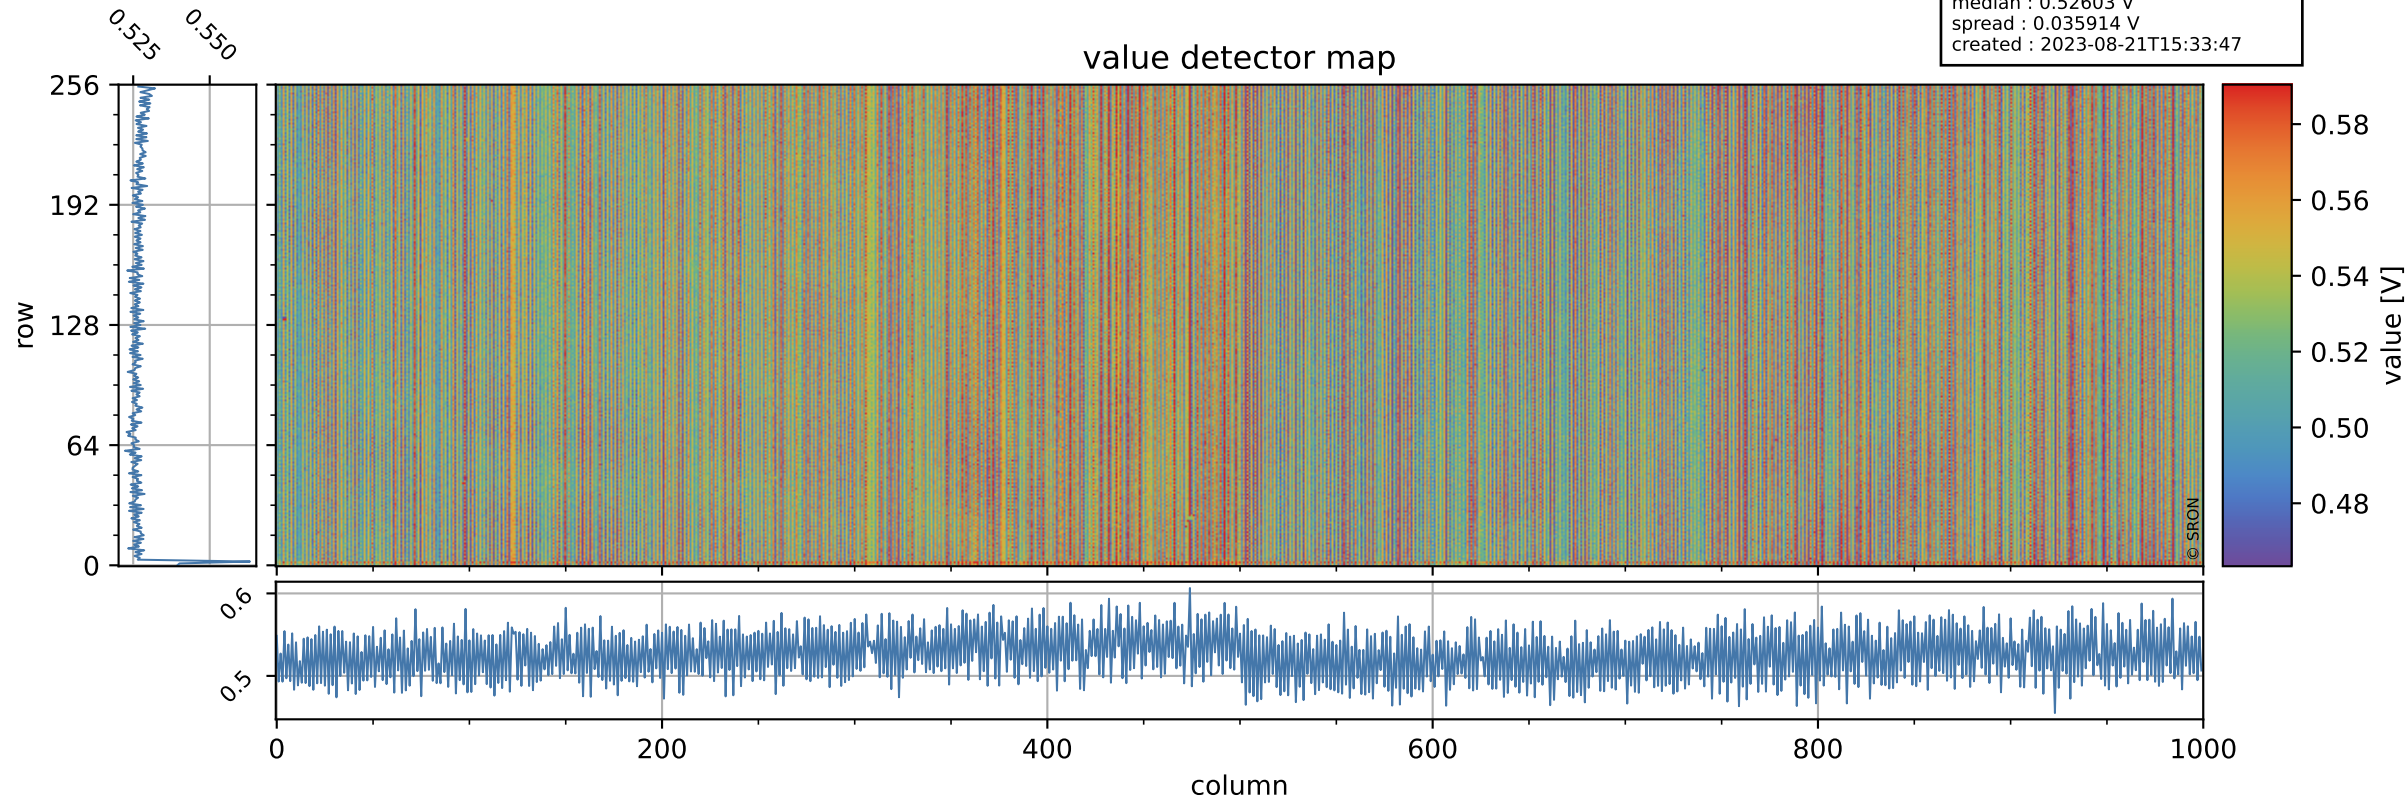

Tropomi SWIR offset (official)

orbits : 20 in [29962, 30007]
coverage : 2023-07-26 / 2023-07-29
median : 0.52603 V
spread : 0.035914 V
created : 2023-08-21T15:33:47

value detector map

Tropomi SWIR offset (official)

orbits : 20 in [29962, 30007]
coverage : 2023-07-26 / 2023-07-29
median : 31.957 μV
spread : 15.741 μV
created : 2023-08-21T15:33:47

Tropomi SWIR offset (official)

orbits : 20 in [29962, 30007]
coverage : 2023-07-26 / 2023-07-29
median : 0.015184 mV
spread : 0.41515 mV
created : 2023-08-21T15:33:47

value compared with SWIR offset CKD

Tropomi SWIR offset (official) ground-tracks of Sentinel-5P

orbits : 20 in [29962, 30007]
coverage : 2023-07-26 / 2023-07-29
created : 2023-08-21T15:33:47

Tropomi SWIR offset (official)

orbits : [2827, 30007]
coverage : 2018-04-30 / 2023-07-29
created : 2023-08-21T15:33:48

trend of detector median & temperatures