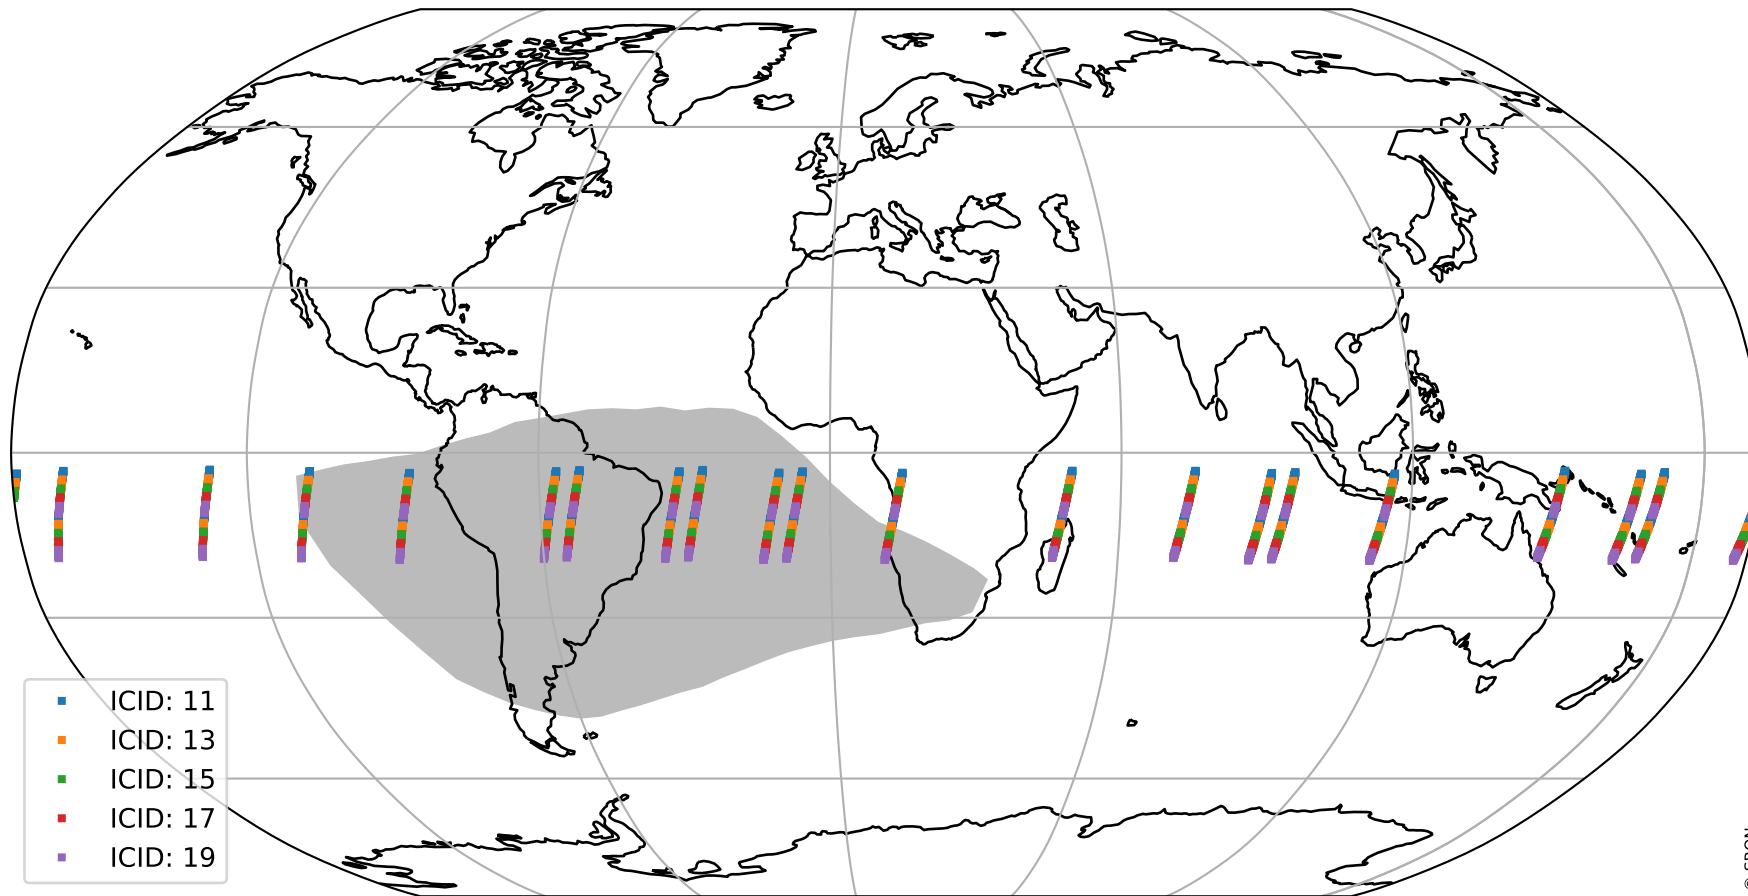

Tropomi SWIR offset (official)

orbits : 20 in [29962, 30007]
coverage : 2023-07-26 / 2023-07-29
median : 0.52603 V
spread : 0.035914 V
created : 2023-08-21T15:33:47

value detector map

Tropomi SWIR offset (official)

orbits : 20 in [29962, 30007]
coverage : 2023-07-26 / 2023-07-29
median : 31.957 μV
spread : 15.741 μV
created : 2023-08-21T15:33:47

Tropomi SWIR offset (official)

orbits : 20 in [29962, 30007]
coverage : 2023-07-26 / 2023-07-29
median : 0.015184 mV
spread : 0.41515 mV
created : 2023-08-21T15:33:47

value compared with SWIR offset CKD

Tropomi SWIR offset (official) ground-tracks of Sentinel-5P

orbits : 20 in [29962, 30007]
coverage : 2023-07-26 / 2023-07-29
created : 2023-08-21T15:33:47

Tropomi SWIR offset (official)

orbits : [2827, 30007]
coverage : 2018-04-30 / 2023-07-29
created : 2023-08-21T15:33:48

trend of detector median & temperatures