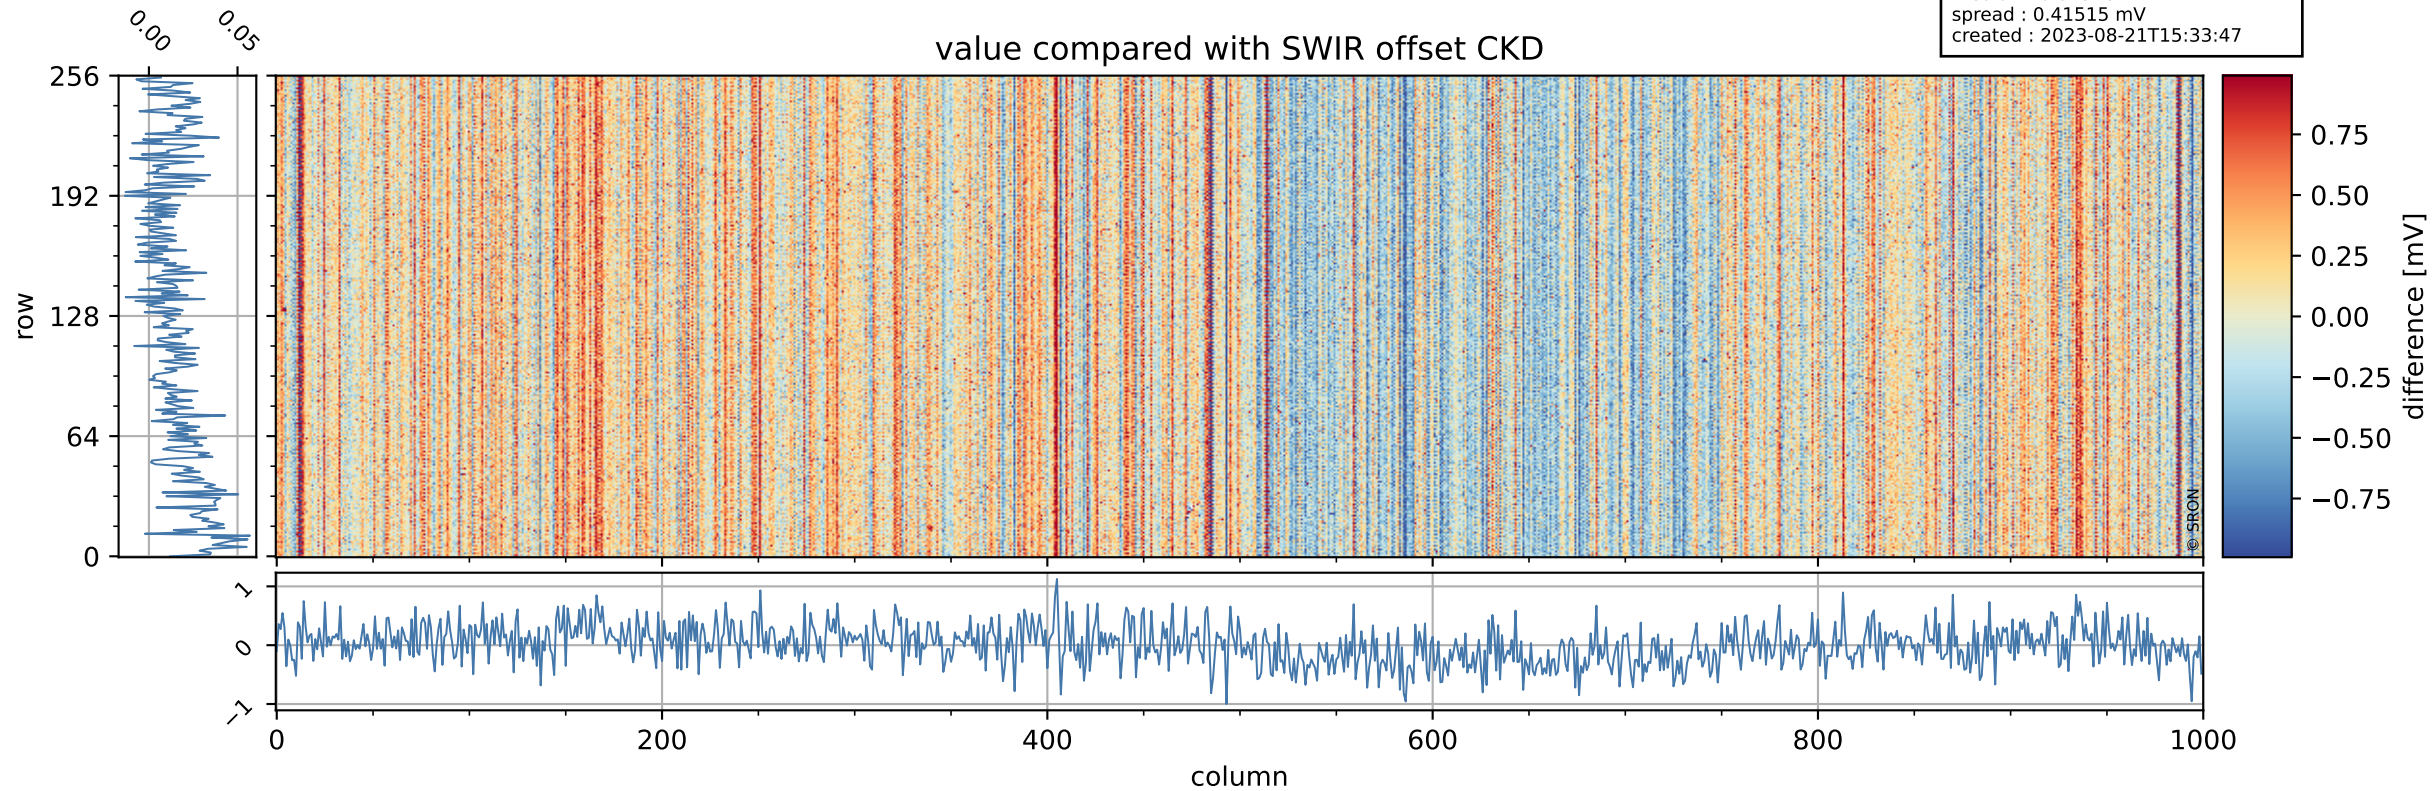

Tropomi SWIR offset (official)

orbits : 20 in [29962, 30007]
coverage : 2023-07-26 / 2023-07-29
median : 0.52603 V
spread : 0.035914 V
created : 2023-08-21T15:33:47

value detector map

Tropomi SWIR offset (official)

orbits : 20 in [29962, 30007]
coverage : 2023-07-26 / 2023-07-29
median : 31.957 μV
spread : 15.741 μV
created : 2023-08-21T15:33:47

Tropomi SWIR offset (official)

orbits : 20 in [29962, 30007]
coverage : 2023-07-26 / 2023-07-29
median : 0.015184 mV
spread : 0.41515 mV
created : 2023-08-21T15:33:47

value compared with SWIR offset CKD

Tropomi SWIR offset (official) ground-tracks of Sentinel-5P

orbits : 20 in [29962, 30007]
coverage : 2023-07-26 / 2023-07-29
created : 2023-08-21T15:33:47

Tropomi SWIR offset (official)

orbits : [2827, 30007]
coverage : 2018-04-30 / 2023-07-29
created : 2023-08-21T15:33:48

trend of detector median & temperatures