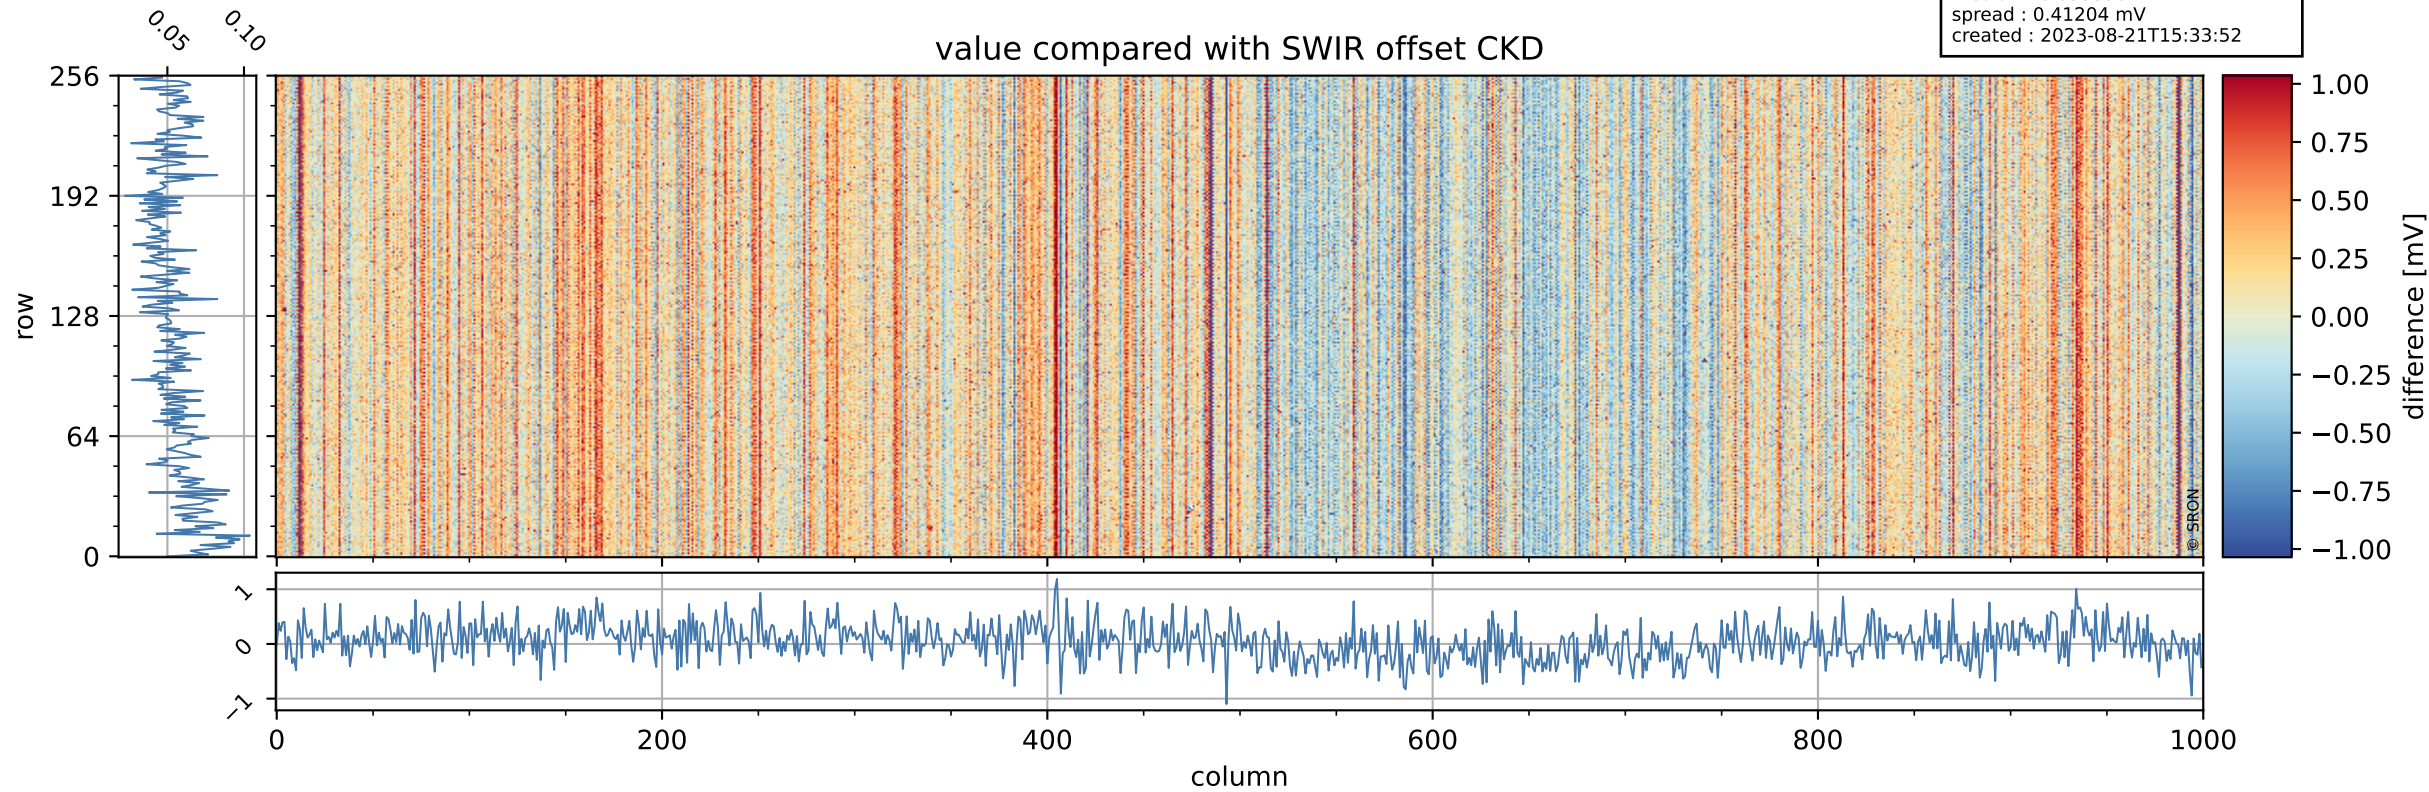

Tropomi SWIR offset (official)

orbits : 19 in [29992, 30037]
coverage : 2023-07-28 / 2023-07-31
median : 0.52607 V
spread : 0.035914 V
created : 2023-08-21T15:33:51

value detector map

Tropomi SWIR offset (official)

orbits : 19 in [29992, 30037]
coverage : 2023-07-28 / 2023-07-31
median : 30.603 μV
spread : 15.123 μV
created : 2023-08-21T15:33:51

Tropomi SWIR offset (official)

orbits : 19 in [29992, 30037]
coverage : 2023-07-28 / 2023-07-31
median : 0.053398 mV
spread : 0.41204 mV
created : 2023-08-21T15:33:52

value compared with SWIR offset CKD

Tropomi SWIR offset (official) ground-tracks of Sentinel-5P

orbits : 19 in [29992, 30037]
coverage : 2023-07-28 / 2023-07-31
created : 2023-08-21T15:33:52

Tropomi SWIR offset (official)

orbits : [2827, 30037]
coverage : 2018-04-30 / 2023-07-31
created : 2023-08-21T15:33:52

trend of detector median & temperatures