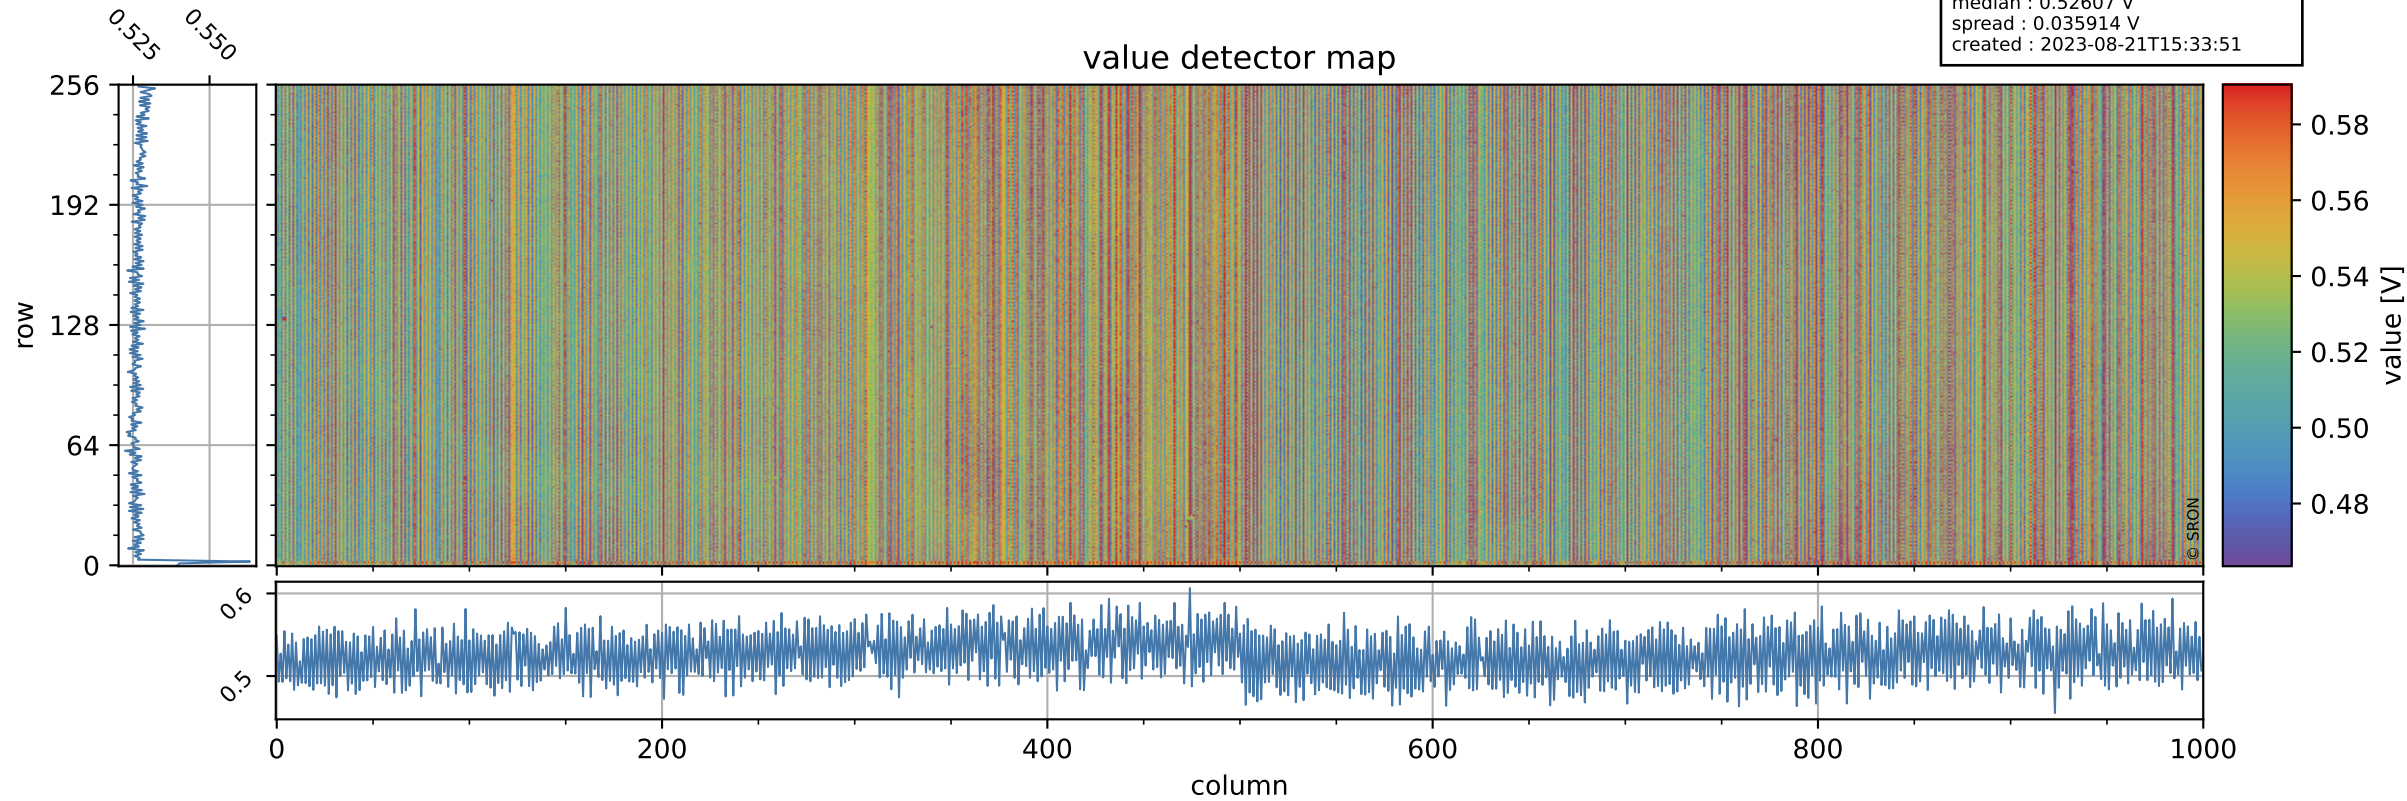

Tropomi SWIR offset (official)

orbits : 19 in [29992, 30037]
coverage : 2023-07-28 / 2023-07-31
median : 0.52607 V
spread : 0.035914 V
created : 2023-08-21T15:33:51

value detector map

Tropomi SWIR offset (official)

orbits : 19 in [29992, 30037]
coverage : 2023-07-28 / 2023-07-31
median : 30.603 μV
spread : 15.123 μV
created : 2023-08-21T15:33:51

Tropomi SWIR offset (official)

orbits : 19 in [29992, 30037]
coverage : 2023-07-28 / 2023-07-31
median : 0.053398 mV
spread : 0.41204 mV
created : 2023-08-21T15:33:52

value compared with SWIR offset CKD

Tropomi SWIR offset (official) ground-tracks of Sentinel-5P

orbits : 19 in [29992, 30037]
coverage : 2023-07-28 / 2023-07-31
created : 2023-08-21T15:33:52

Tropomi SWIR offset (official)

orbits : [2827, 30037]
coverage : 2018-04-30 / 2023-07-31
created : 2023-08-21T15:33:52

trend of detector median & temperatures