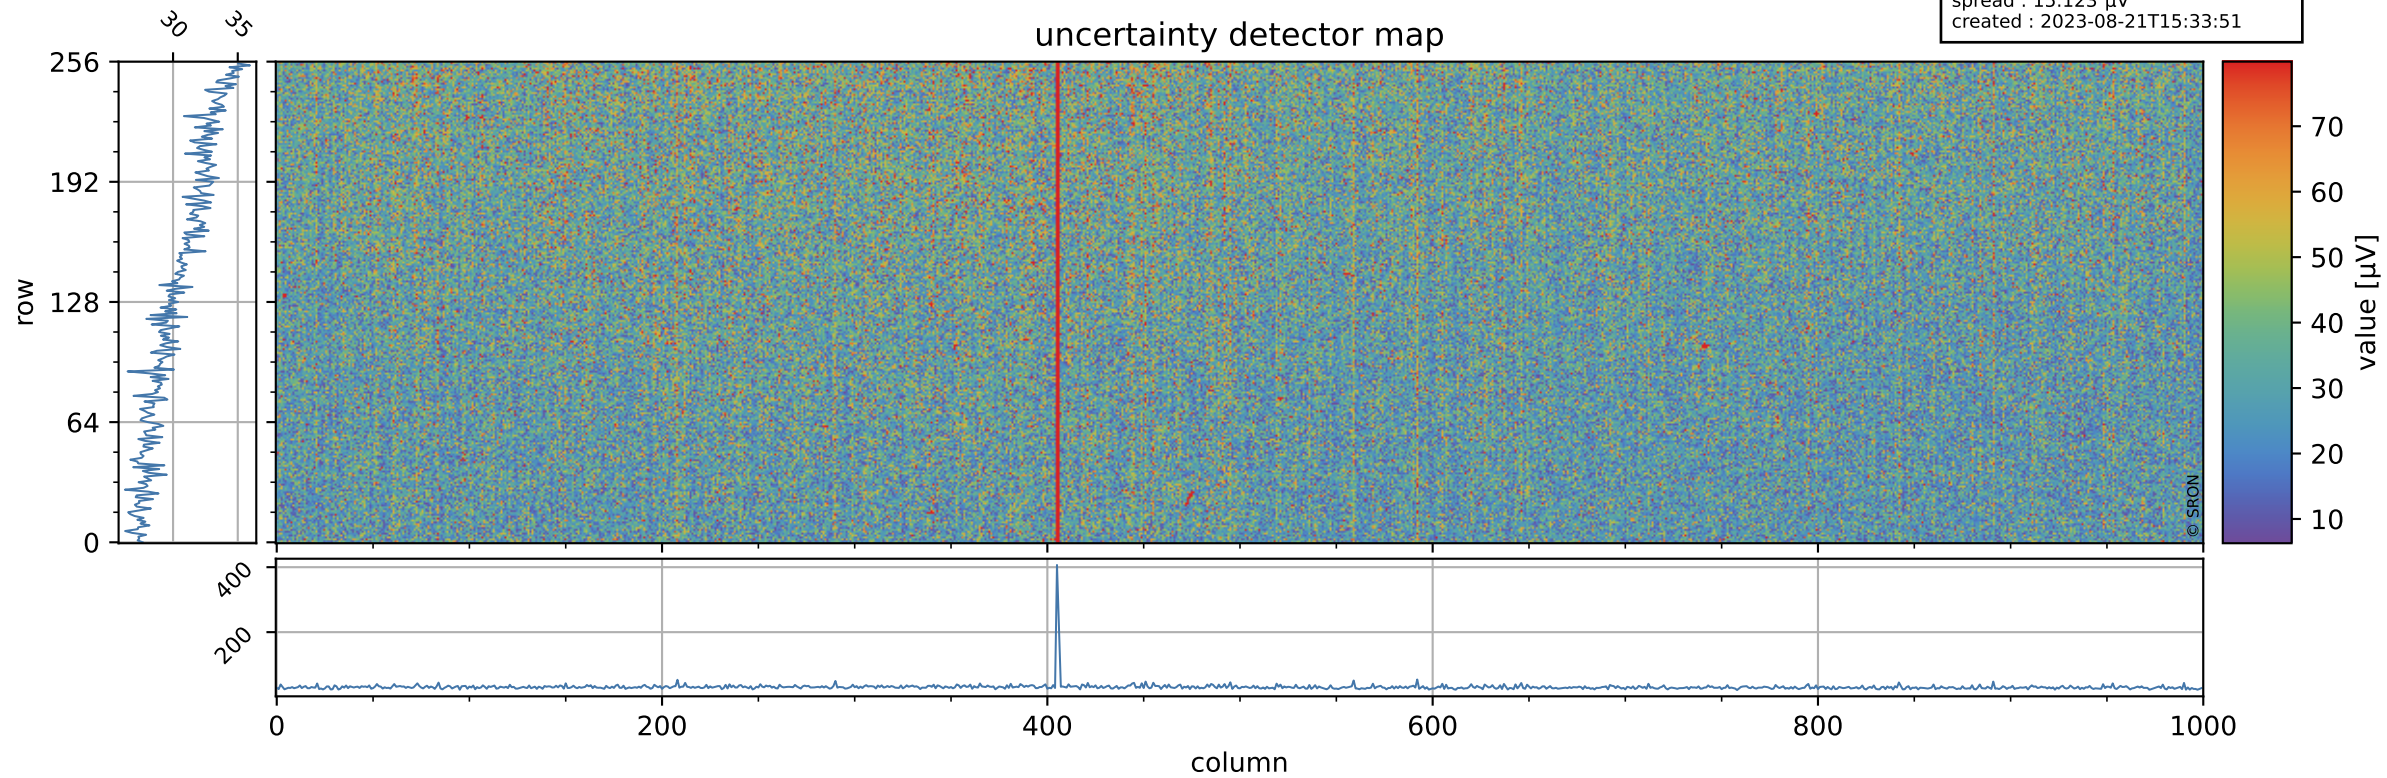

Tropomi SWIR offset (official)

orbits : 19 in [29992, 30037]
coverage : 2023-07-28 / 2023-07-31
median : 0.52607 V
spread : 0.035914 V
created : 2023-08-21T15:33:51

value detector map

Tropomi SWIR offset (official)

orbits : 19 in [29992, 30037]
coverage : 2023-07-28 / 2023-07-31
median : 30.603 μV
spread : 15.123 μV
created : 2023-08-21T15:33:51

Tropomi SWIR offset (official)

orbits : 19 in [29992, 30037]
coverage : 2023-07-28 / 2023-07-31
median : 0.053398 mV
spread : 0.41204 mV
created : 2023-08-21T15:33:52

value compared with SWIR offset CKD

Tropomi SWIR offset (official) ground-tracks of Sentinel-5P

orbits : 19 in [29992, 30037]
coverage : 2023-07-28 / 2023-07-31
created : 2023-08-21T15:33:52

Tropomi SWIR offset (official)

orbits : [2827, 30037]
coverage : 2018-04-30 / 2023-07-31
created : 2023-08-21T15:33:52

trend of detector median & temperatures