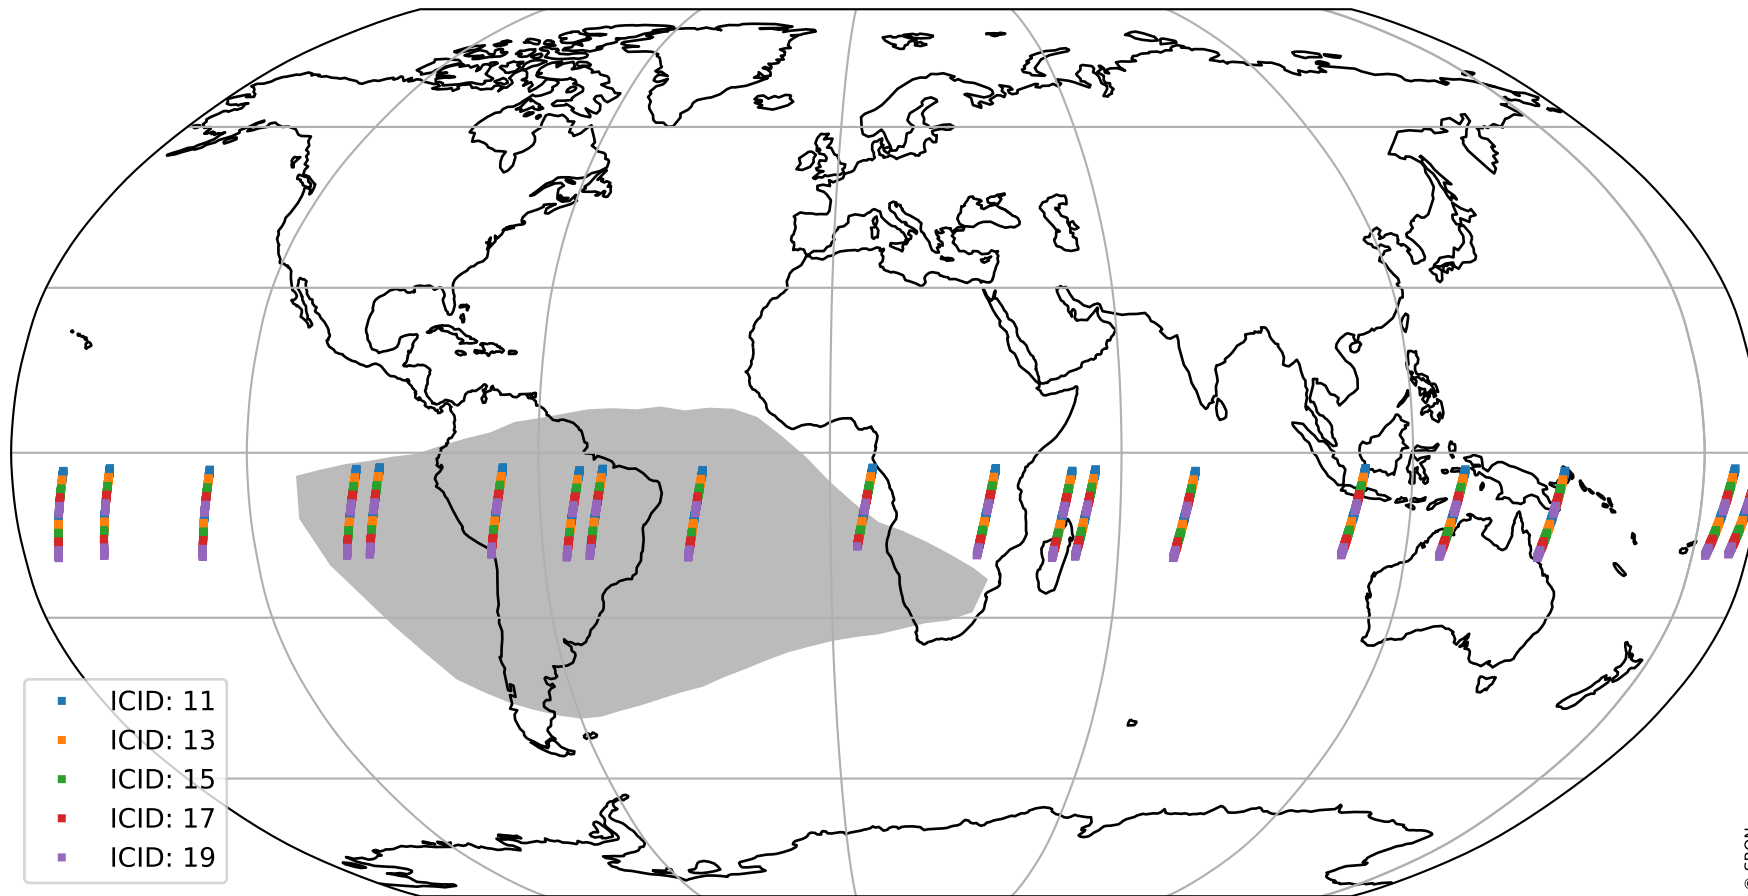

Tropomi SWIR offset (official)

orbits : 19 in [29992, 30037]
coverage : 2023-07-28 / 2023-07-31
median : 0.52607 V
spread : 0.035914 V
created : 2023-08-21T15:33:51

value detector map

Tropomi SWIR offset (official)

orbits : 19 in [29992, 30037]
coverage : 2023-07-28 / 2023-07-31
median : 30.603 μV
spread : 15.123 μV
created : 2023-08-21T15:33:51

Tropomi SWIR offset (official)

orbits : 19 in [29992, 30037]
coverage : 2023-07-28 / 2023-07-31
median : 0.053398 mV
spread : 0.41204 mV
created : 2023-08-21T15:33:52

value compared with SWIR offset CKD

Tropomi SWIR offset (official) ground-tracks of Sentinel-5P

orbits : 19 in [29992, 30037]
coverage : 2023-07-28 / 2023-07-31
created : 2023-08-21T15:33:52

Tropomi SWIR offset (official)

orbits : [2827, 30037]
coverage : 2018-04-30 / 2023-07-31
created : 2023-08-21T15:33:52

trend of detector median & temperatures