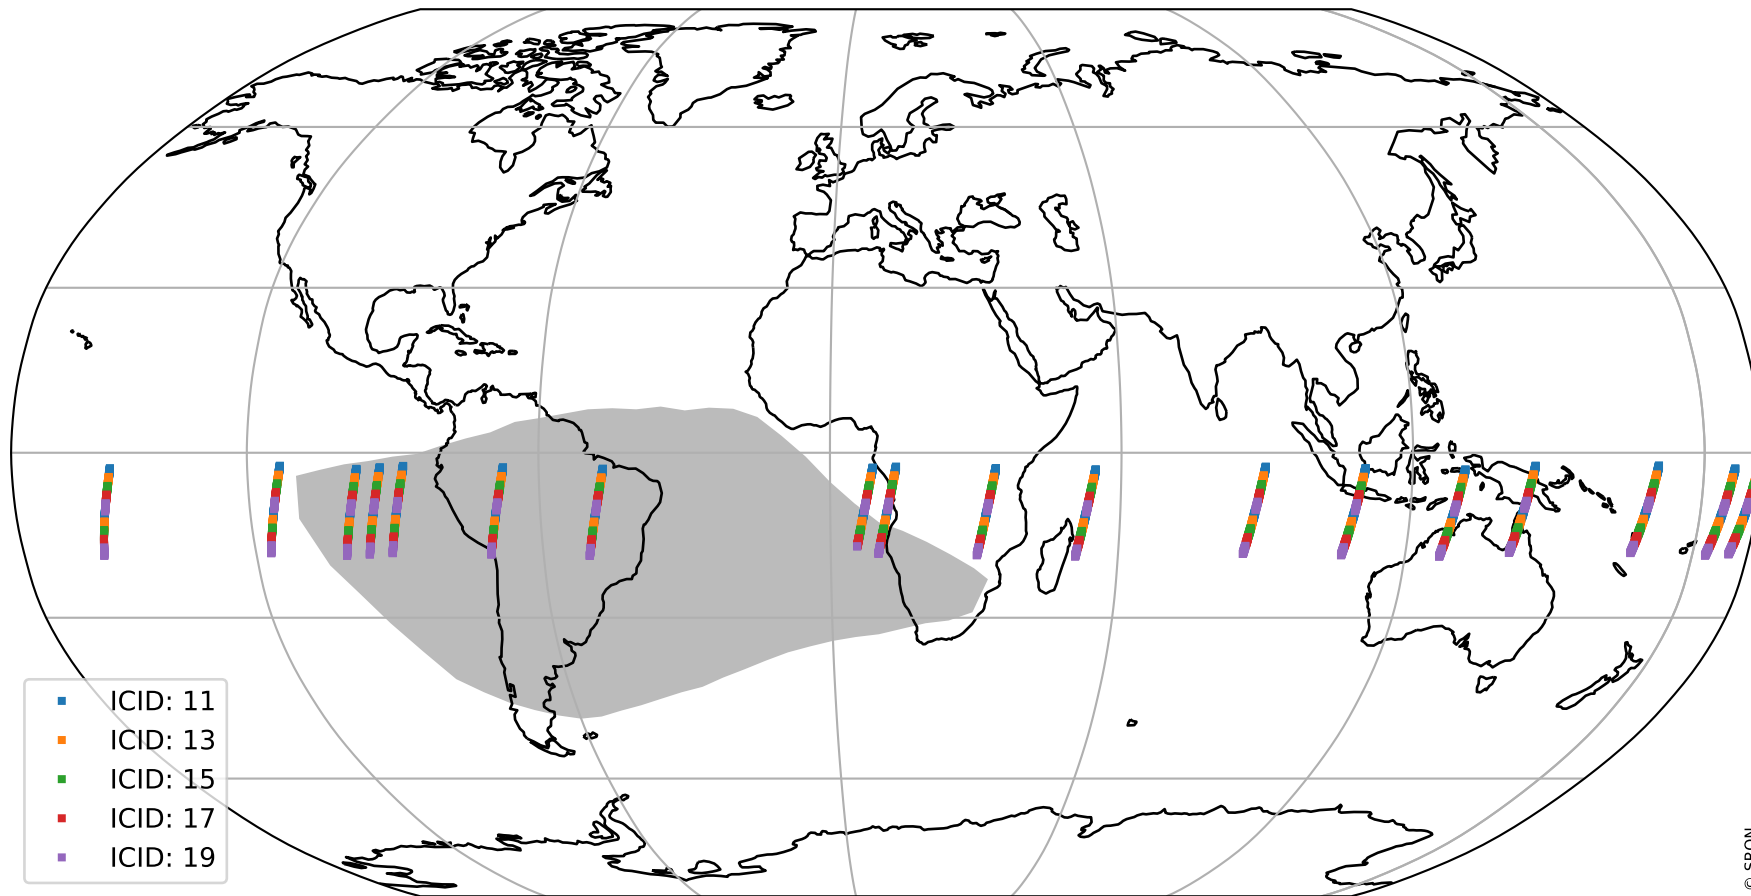

# Tropomi SWIR offset (official)

orbits : 18 in [30007, 30052]  
coverage : 2023-07-29 / 2023-08-01  
median : 31.163  $\mu\text{V}$   
spread : 15.376  $\mu\text{V}$   
created : 2023-08-21T15:33:54

# Tropomi SWIR offset (official)

orbits : 18 in [30007, 30052]  
coverage : 2023-07-29 / 2023-08-01  
median : 0.066902 mV  
spread : 0.40842 mV  
created : 2023-08-21T15:33:54

value compared with SWIR offset CKD

# Tropomi SWIR offset (official) ground-tracks of Sentinel-5P

orbits : 18 in [30007, 30052]  
coverage : 2023-07-29 / 2023-08-01  
created : 2023-08-21T15:33:54

# Tropomi SWIR offset (official)

orbits : [2827, 30052]  
coverage : 2018-04-30 / 2023-08-01  
created : 2023-08-21T15:33:55