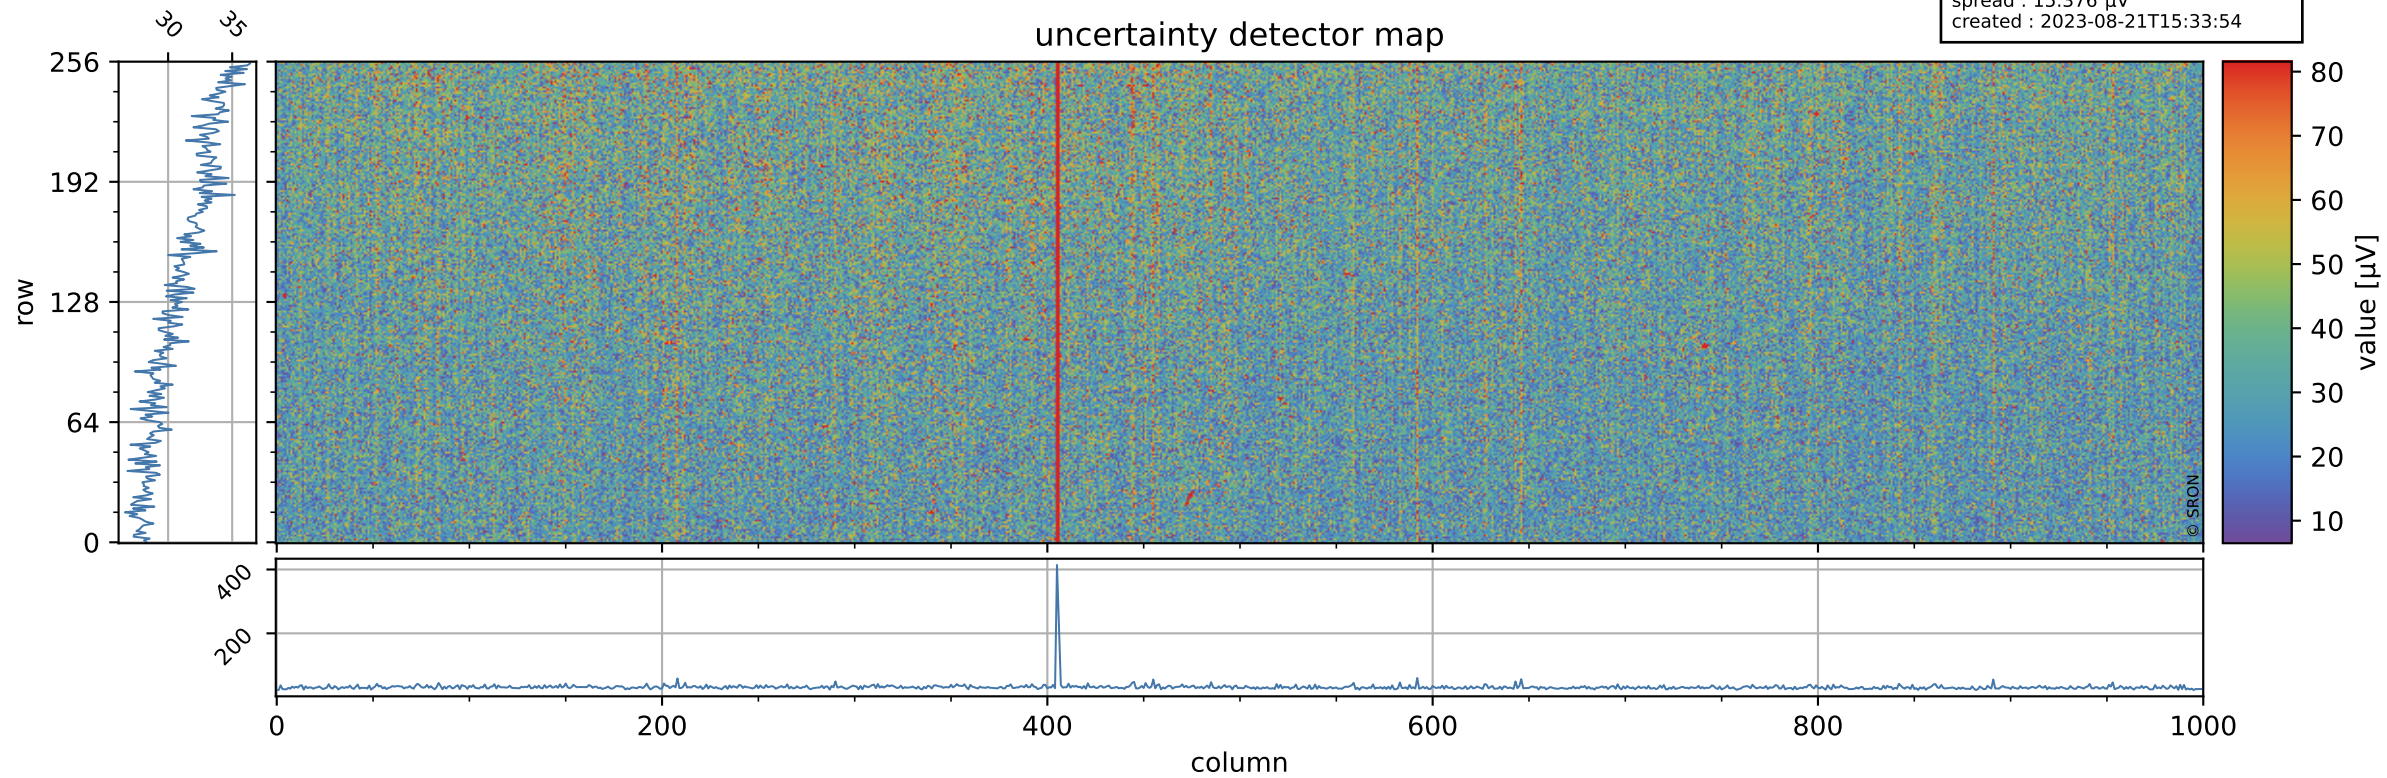

# Tropomi SWIR offset (official)

orbits : 18 in [30007, 30052]  
coverage : 2023-07-29 / 2023-08-01  
median : 0.52608 V  
spread : 0.035914 V  
created : 2023-08-21T15:33:53

## value detector map

# Tropomi SWIR offset (official)

orbits : 18 in [30007, 30052]  
coverage : 2023-07-29 / 2023-08-01  
median : 31.163  $\mu\text{V}$   
spread : 15.376  $\mu\text{V}$   
created : 2023-08-21T15:33:54

# Tropomi SWIR offset (official) ground-tracks of Sentinel-5P

orbits : 18 in [30007, 30052]  
coverage : 2023-07-29 / 2023-08-01  
created : 2023-08-21T15:33:54