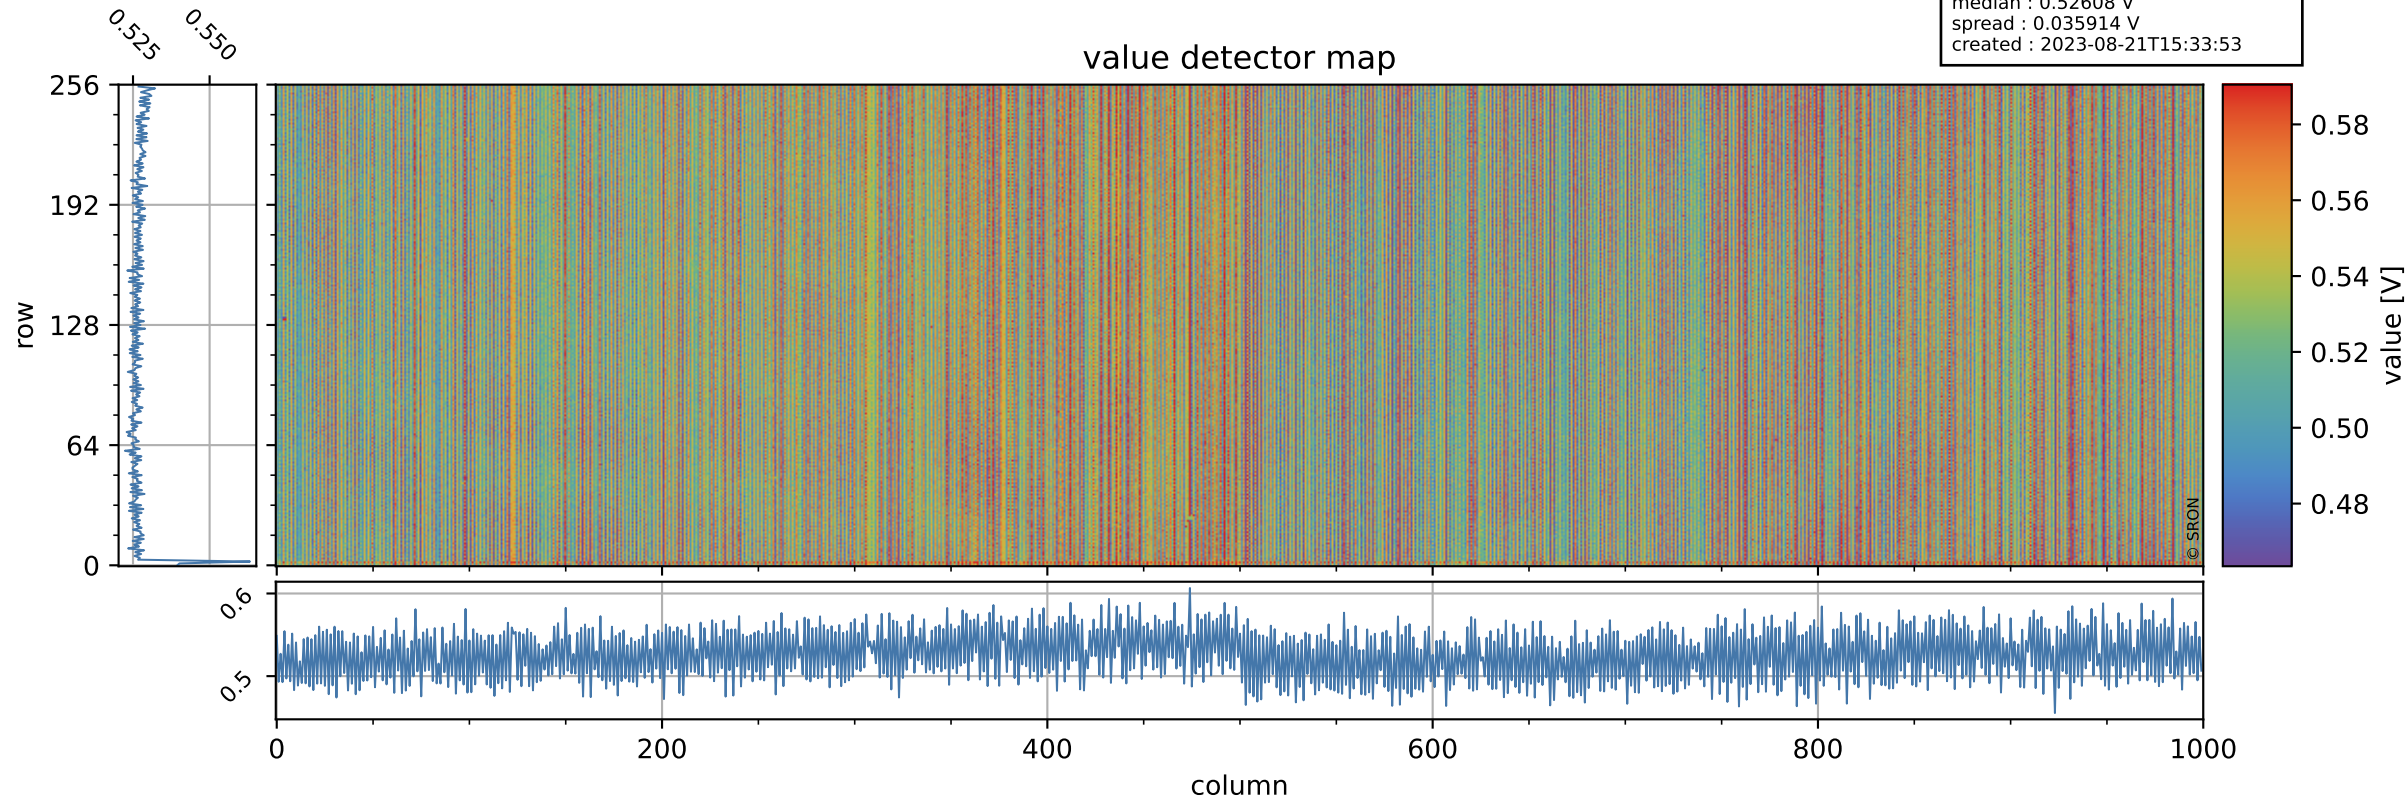

# Tropomi SWIR offset (official)

orbits : 18 in [30007, 30052]  
coverage : 2023-07-29 / 2023-08-01  
median : 0.52608 V  
spread : 0.035914 V  
created : 2023-08-21T15:33:53

## value detector map

# Tropomi SWIR offset (official)

orbits : 18 in [30007, 30052]  
coverage : 2023-07-29 / 2023-08-01  
median : 31.163  $\mu\text{V}$   
spread : 15.376  $\mu\text{V}$   
created : 2023-08-21T15:33:54

# Tropomi SWIR offset (official) ground-tracks of Sentinel-5P

orbits : 18 in [30007, 30052]  
coverage : 2023-07-29 / 2023-08-01  
created : 2023-08-21T15:33:54