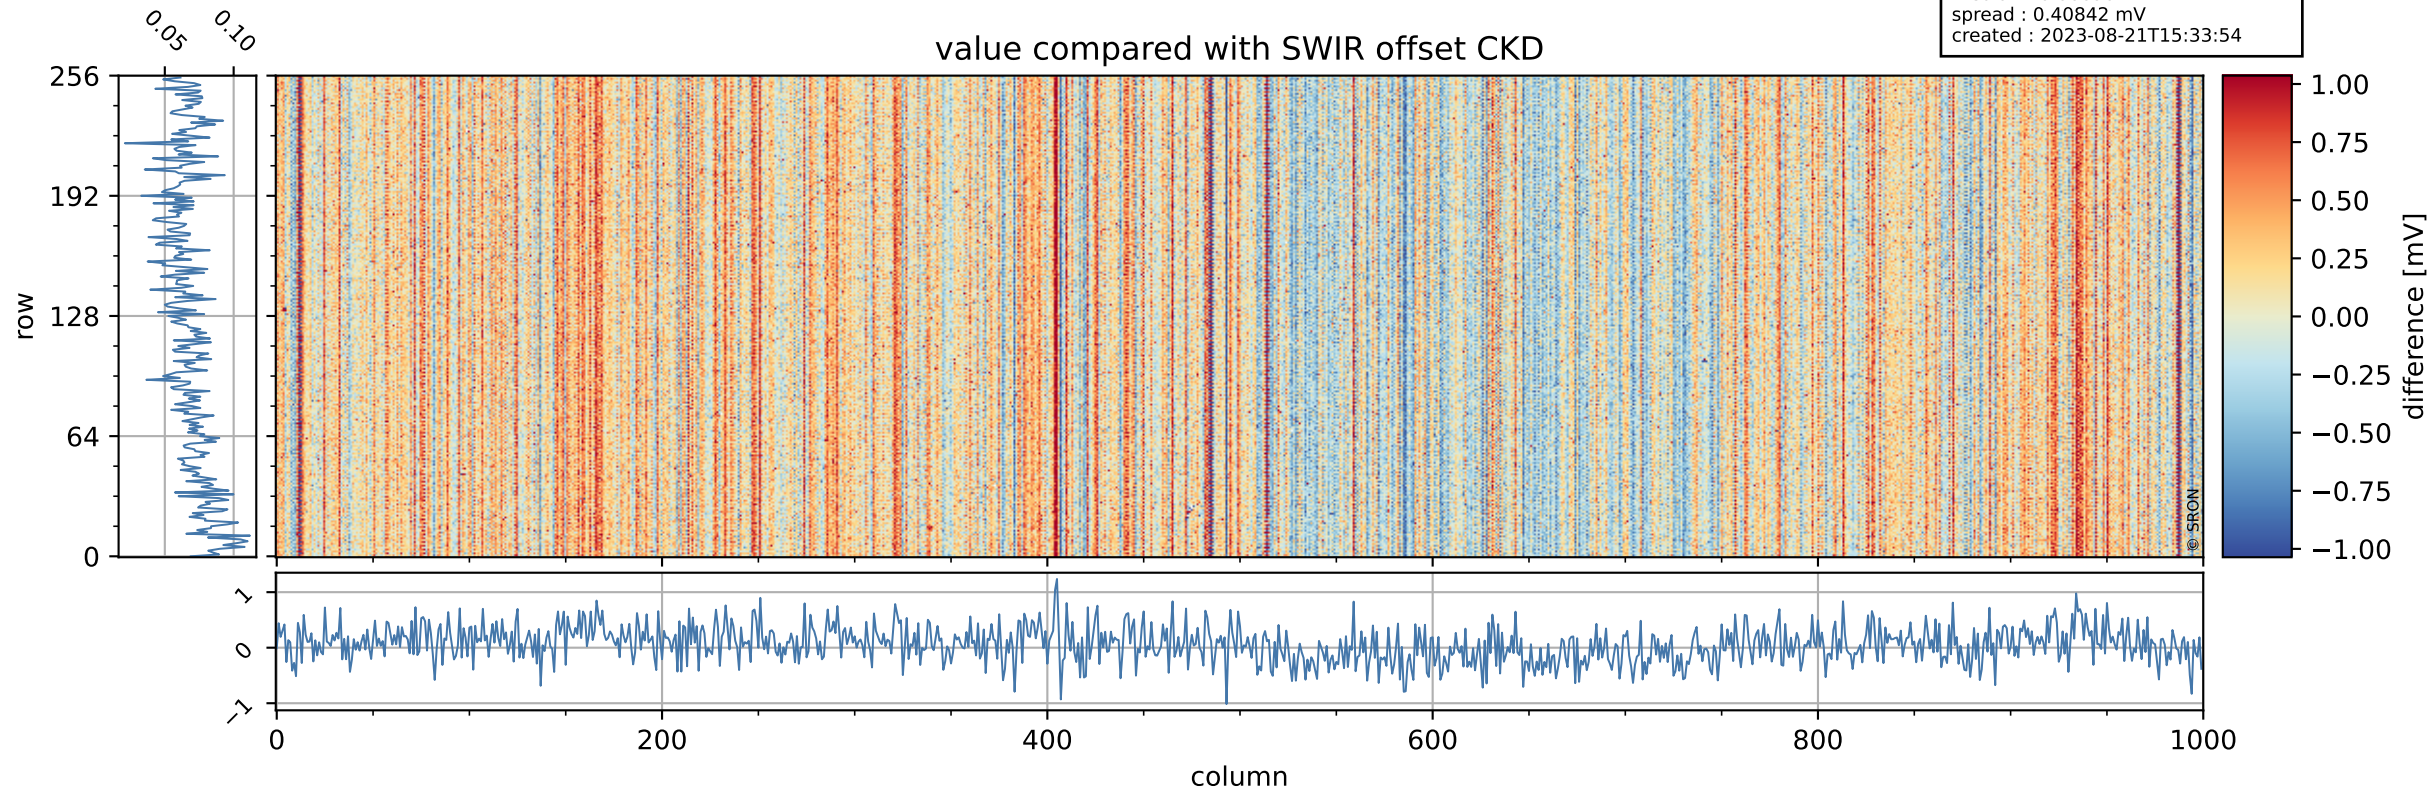

## value detector map

# Tropomi SWIR offset (official)

orbits : 18 in [30007, 30052]  
coverage : 2023-07-29 / 2023-08-01  
median : 31.163  $\mu\text{V}$   
spread : 15.376  $\mu\text{V}$   
created : 2023-08-21T15:33:54

# Tropomi SWIR offset (official)

orbits : 18 in [30007, 30052]  
coverage : 2023-07-29 / 2023-08-01  
median : 0.066902 mV  
spread : 0.40842 mV  
created : 2023-08-21T15:33:54

value compared with SWIR offset CKD

# Tropomi SWIR offset (official) ground-tracks of Sentinel-5P

orbits : 18 in [30007, 30052]  
coverage : 2023-07-29 / 2023-08-01  
created : 2023-08-21T15:33:54