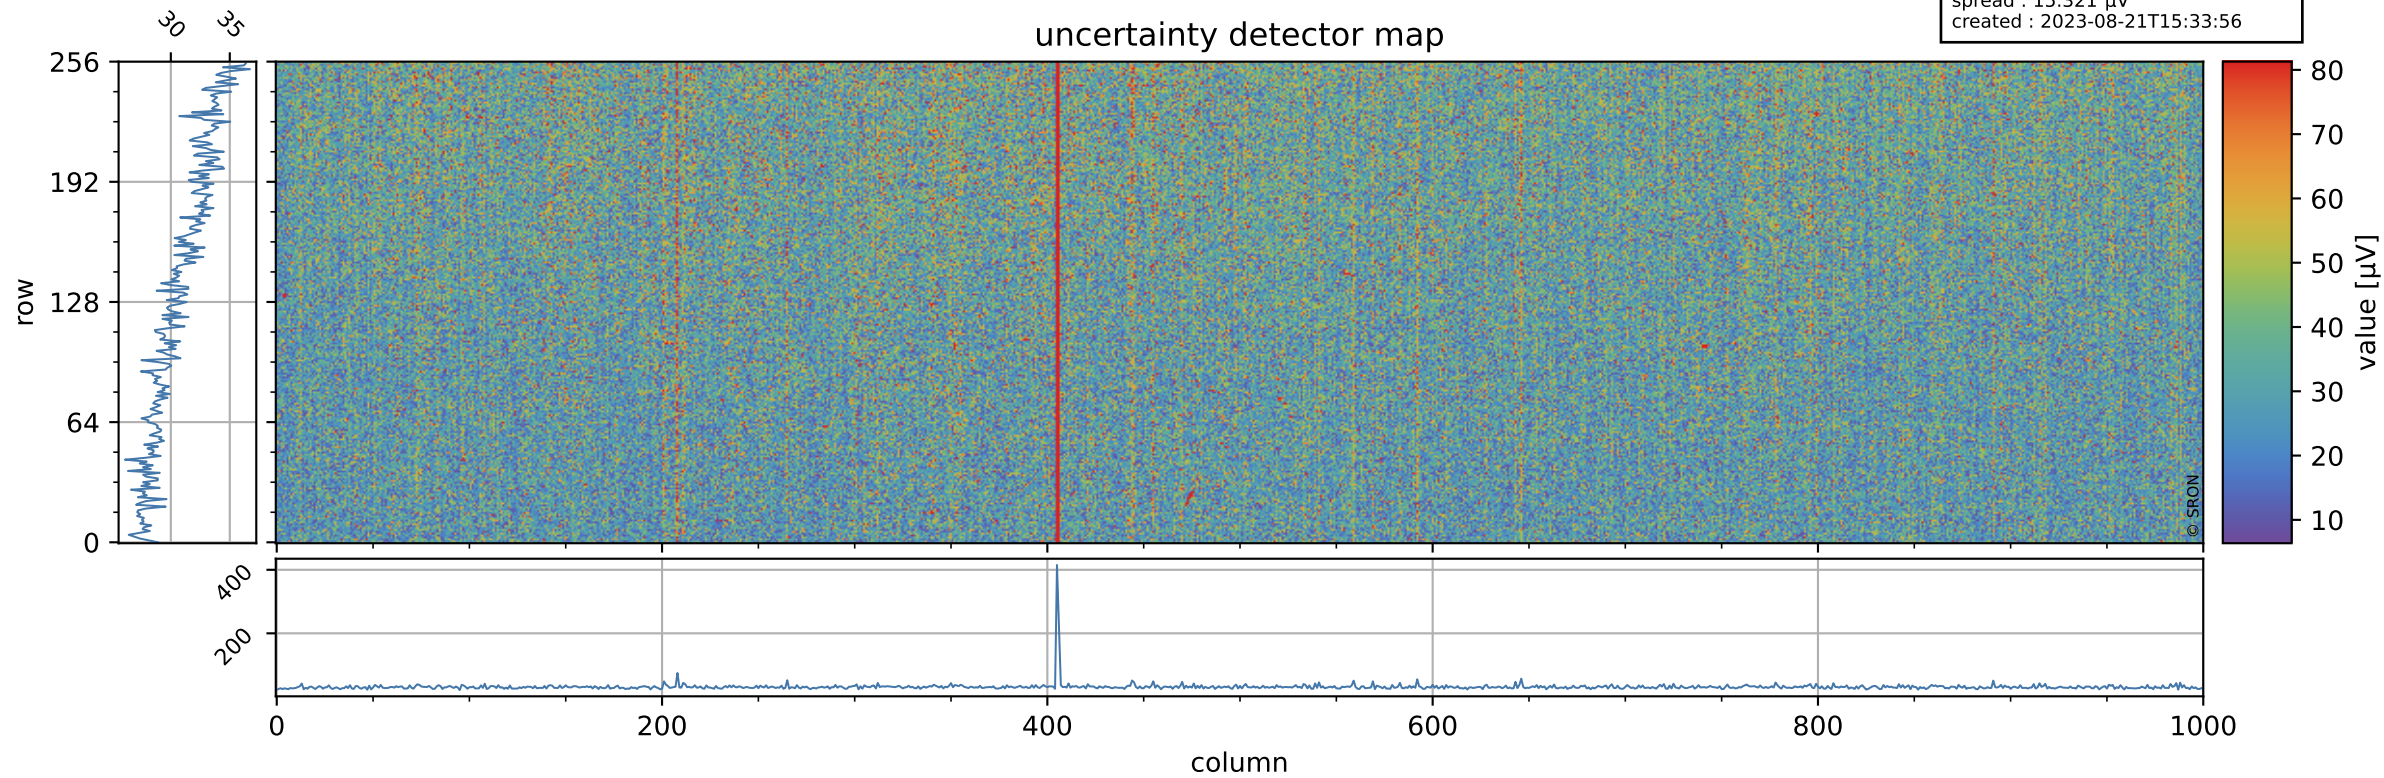

# Tropomi SWIR offset (official)

orbits : 19 in [30022, 30067]  
coverage : 2023-07-30 / 2023-08-02  
median : 0.52607 V  
spread : 0.035915 V  
created : 2023-08-21T15:33:56

## value detector map

# Tropomi SWIR offset (official)

orbits : 19 in [30022, 30067]  
coverage : 2023-07-30 / 2023-08-02  
median : 30.994  $\mu\text{V}$   
spread : 15.321  $\mu\text{V}$   
created : 2023-08-21T15:33:56

# Tropomi SWIR offset (official) ground-tracks of Sentinel-5P

orbits : 19 in [30022, 30067]  
coverage : 2023-07-30 / 2023-08-02  
created : 2023-08-21T15:33:56