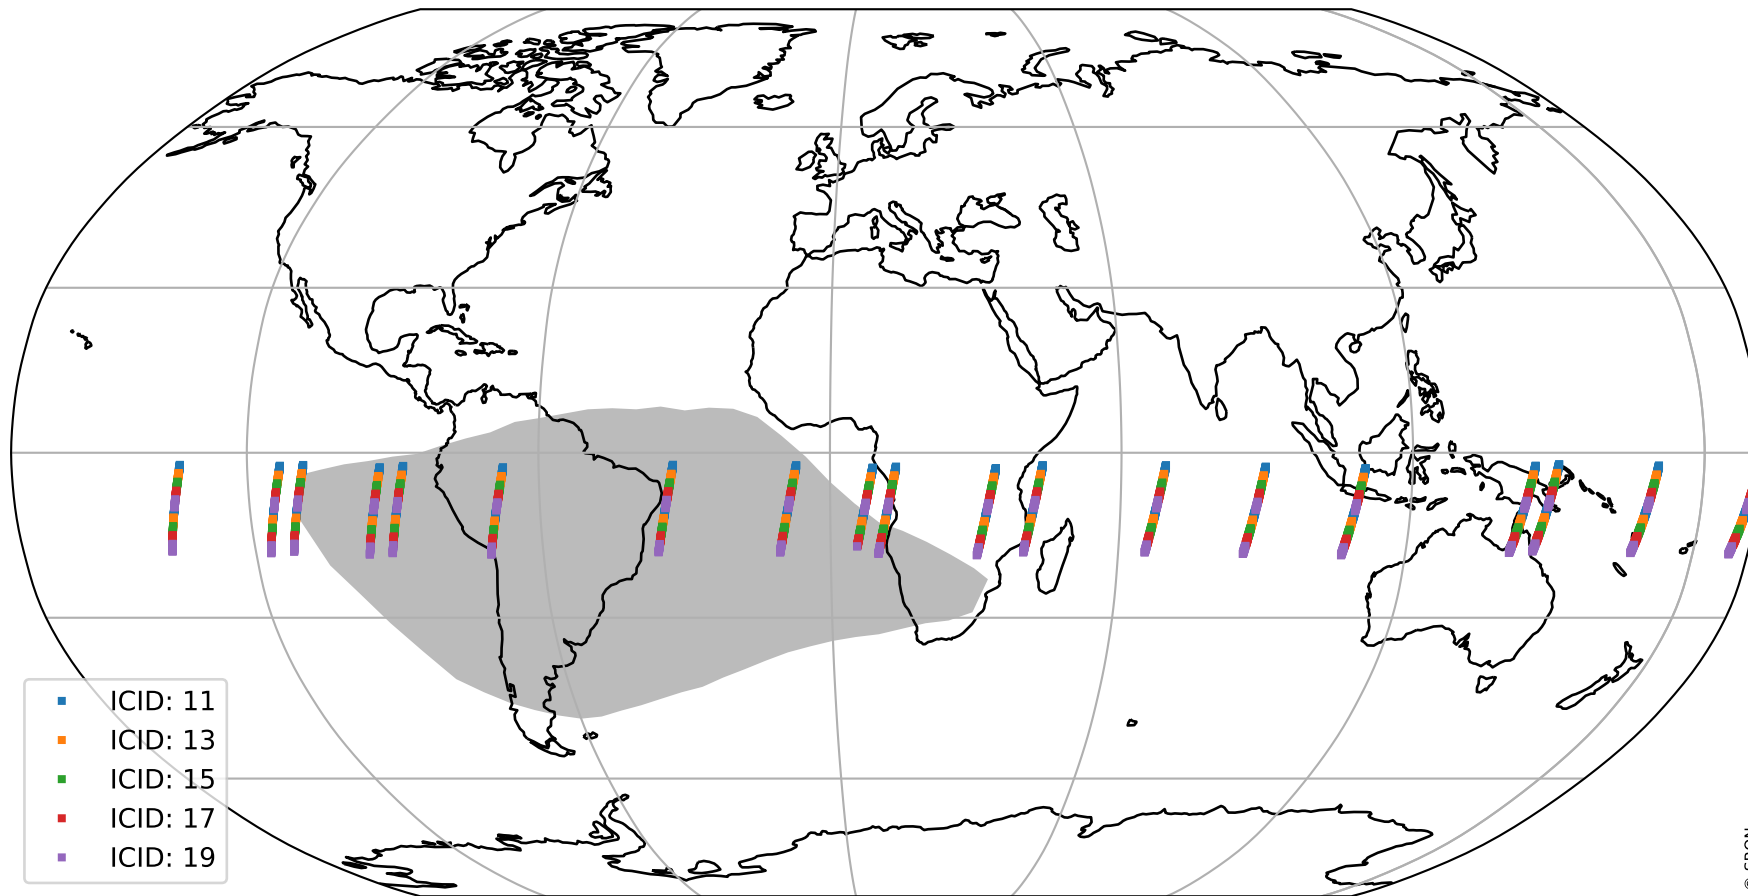

# Tropomi SWIR offset (official)

orbits : 19 in [30022, 30067]  
coverage : 2023-07-30 / 2023-08-02  
median : 30.994  $\mu\text{V}$   
spread : 15.321  $\mu\text{V}$   
created : 2023-08-21T15:33:56

# Tropomi SWIR offset (official)

orbits : 19 in [30022, 30067]  
coverage : 2023-07-30 / 2023-08-02  
median : 0.060459 mV  
spread : 0.40846 mV  
created : 2023-08-21T15:33:56

value compared with SWIR offset CKD

# Tropomi SWIR offset (official) ground-tracks of Sentinel-5P

orbits : 19 in [30022, 30067]  
coverage : 2023-07-30 / 2023-08-02  
created : 2023-08-21T15:33:56

# Tropomi SWIR offset (official)

orbits : [2827, 30067]  
coverage : 2018-04-30 / 2023-08-02  
created : 2023-08-21T15:33:57