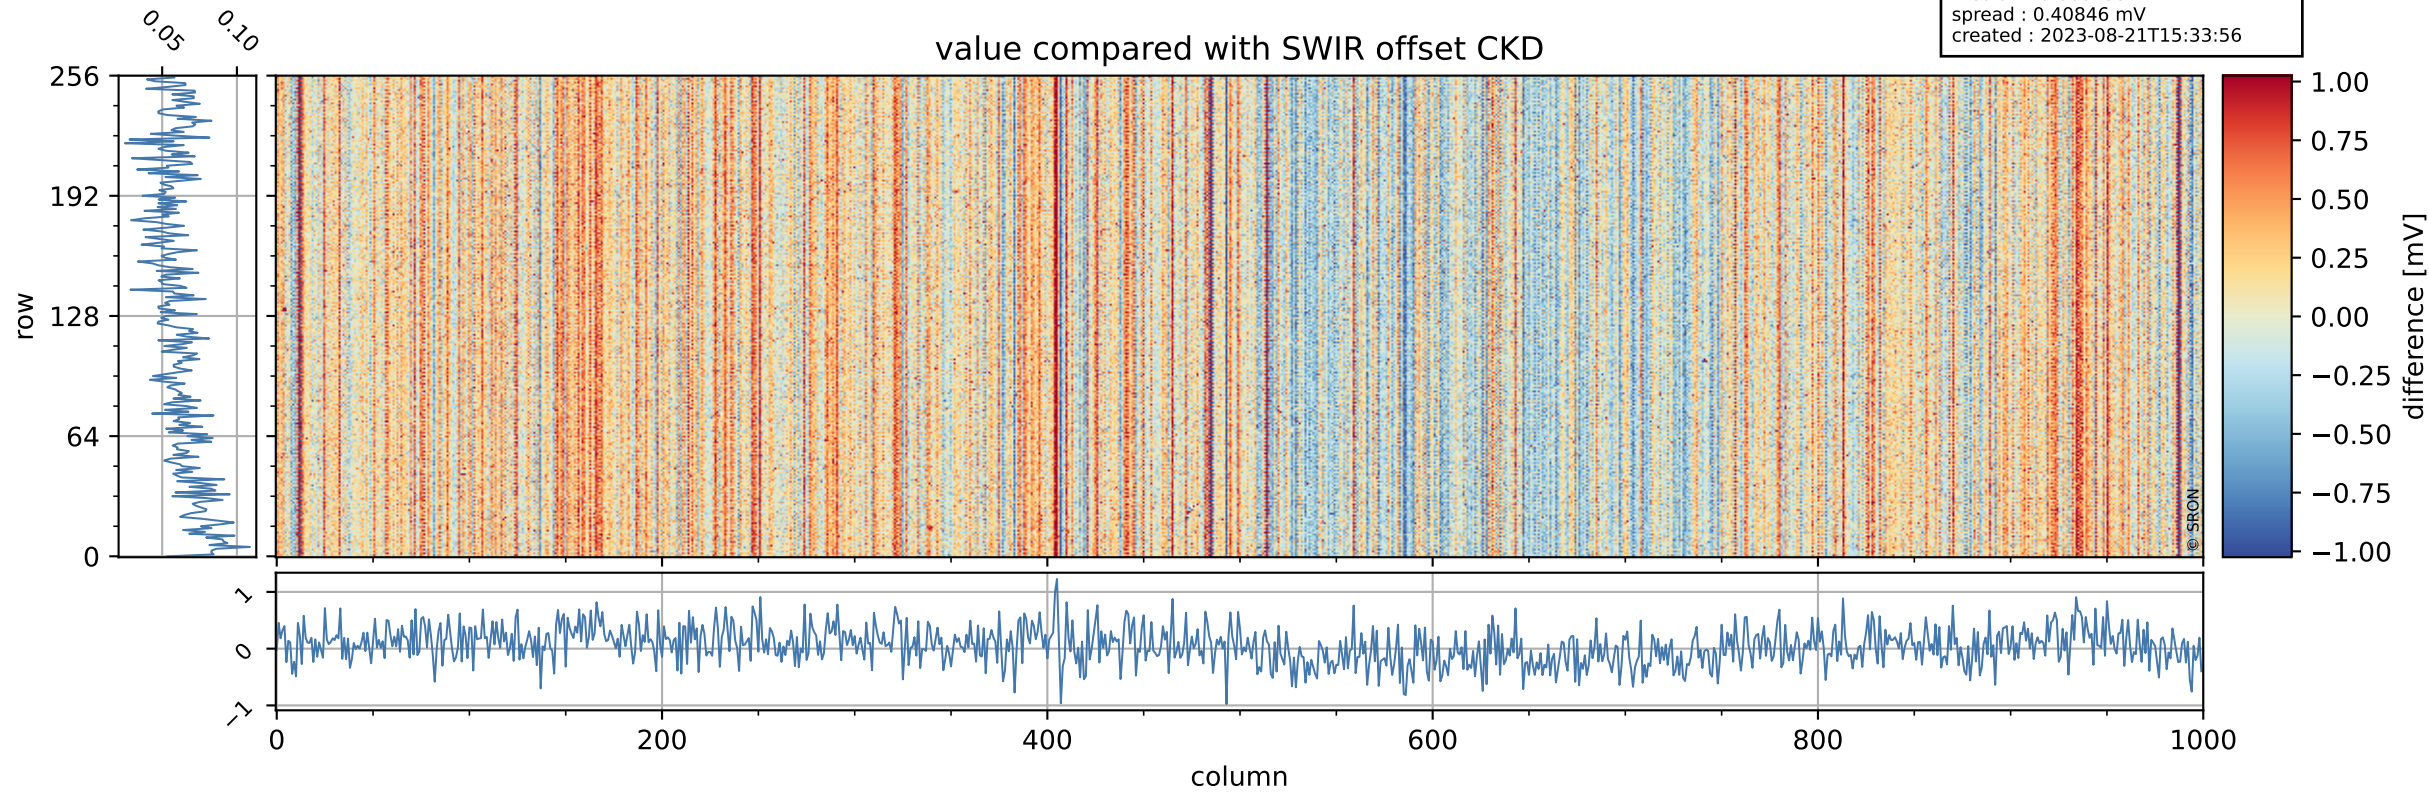

## value detector map

# Tropomi SWIR offset (official)

orbits : 19 in [30022, 30067]  
coverage : 2023-07-30 / 2023-08-02  
median : 30.994  $\mu\text{V}$   
spread : 15.321  $\mu\text{V}$   
created : 2023-08-21T15:33:56

# Tropomi SWIR offset (official)

orbits : 19 in [30022, 30067]  
coverage : 2023-07-30 / 2023-08-02  
median : 0.060459 mV  
spread : 0.40846 mV  
created : 2023-08-21T15:33:56

value compared with SWIR offset CKD

# Tropomi SWIR offset (official) ground-tracks of Sentinel-5P

orbits : 19 in [30022, 30067]  
coverage : 2023-07-30 / 2023-08-02  
created : 2023-08-21T15:33:56