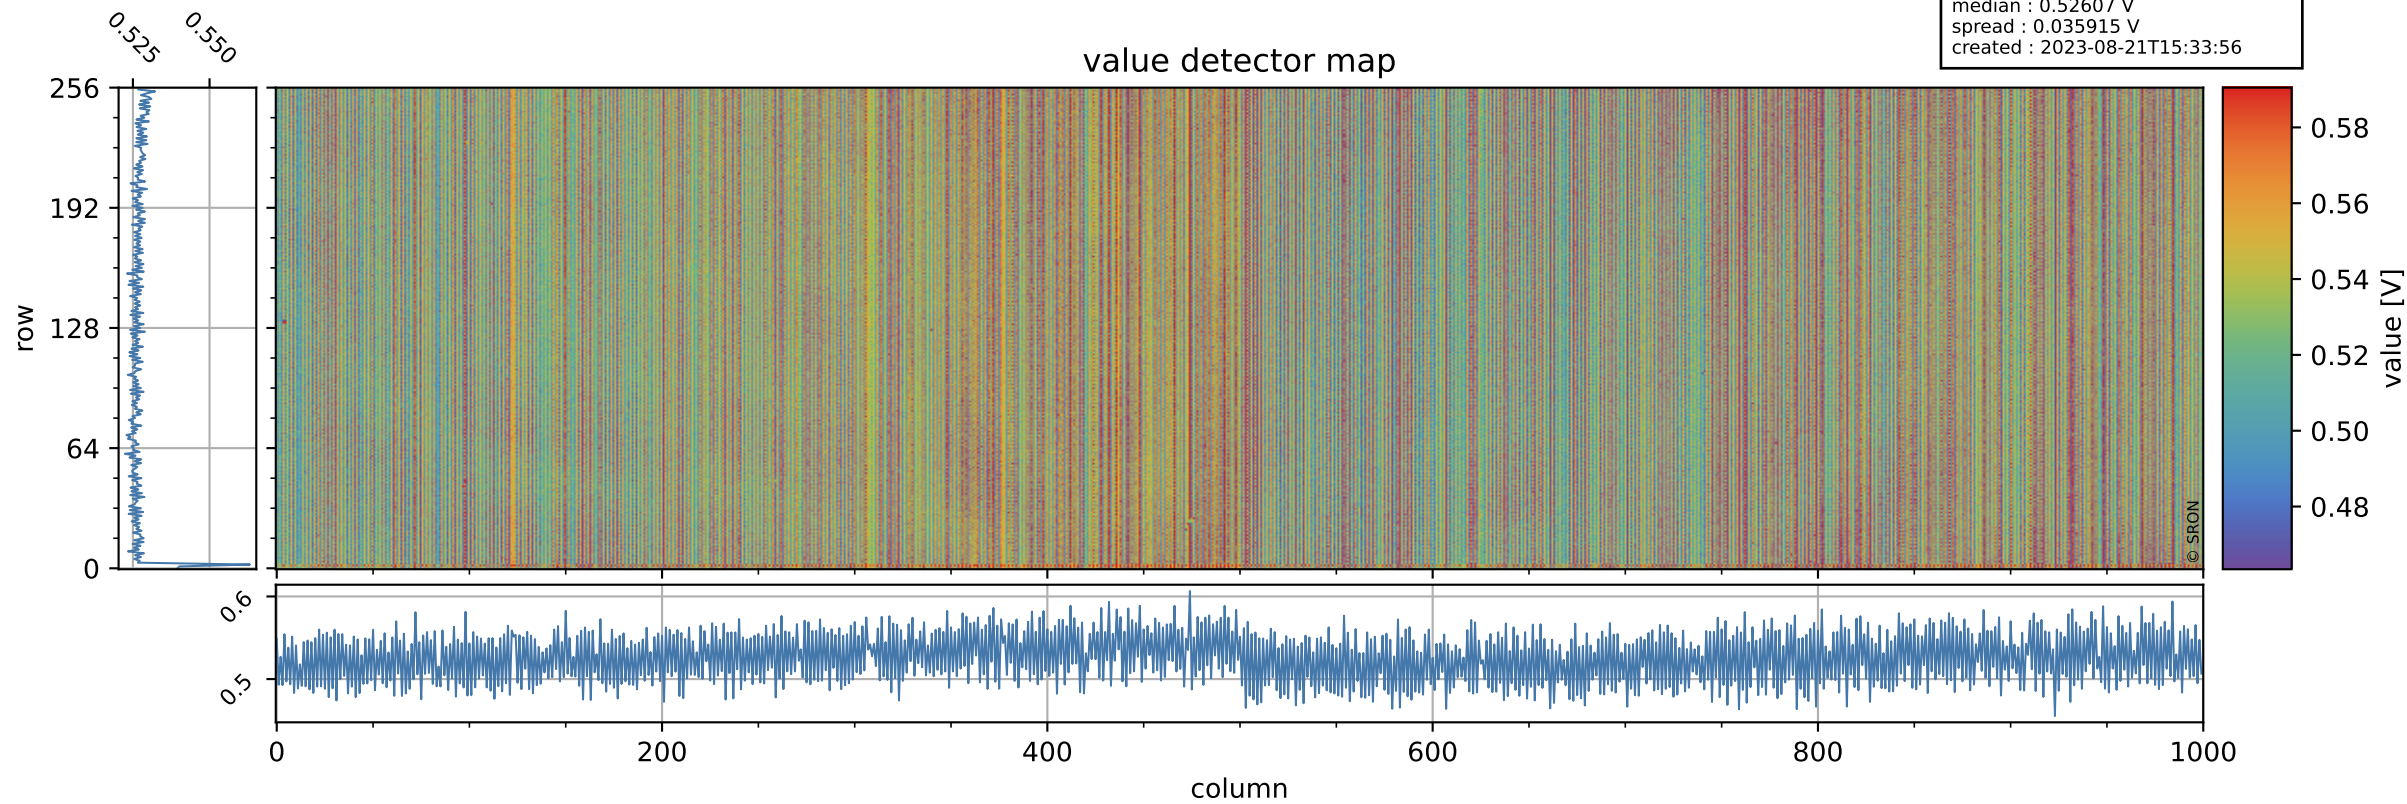

# Tropomi SWIR offset (official)

orbits : 19 in [30022, 30067]  
coverage : 2023-07-30 / 2023-08-02  
median : 0.52607 V  
spread : 0.035915 V  
created : 2023-08-21T15:33:56

## value detector map

# Tropomi SWIR offset (official)

orbits : 19 in [30022, 30067]  
coverage : 2023-07-30 / 2023-08-02  
median : 30.994  $\mu\text{V}$   
spread : 15.321  $\mu\text{V}$   
created : 2023-08-21T15:33:56

# Tropomi SWIR offset (official) ground-tracks of Sentinel-5P

orbits : 19 in [30022, 30067]  
coverage : 2023-07-30 / 2023-08-02  
created : 2023-08-21T15:33:56