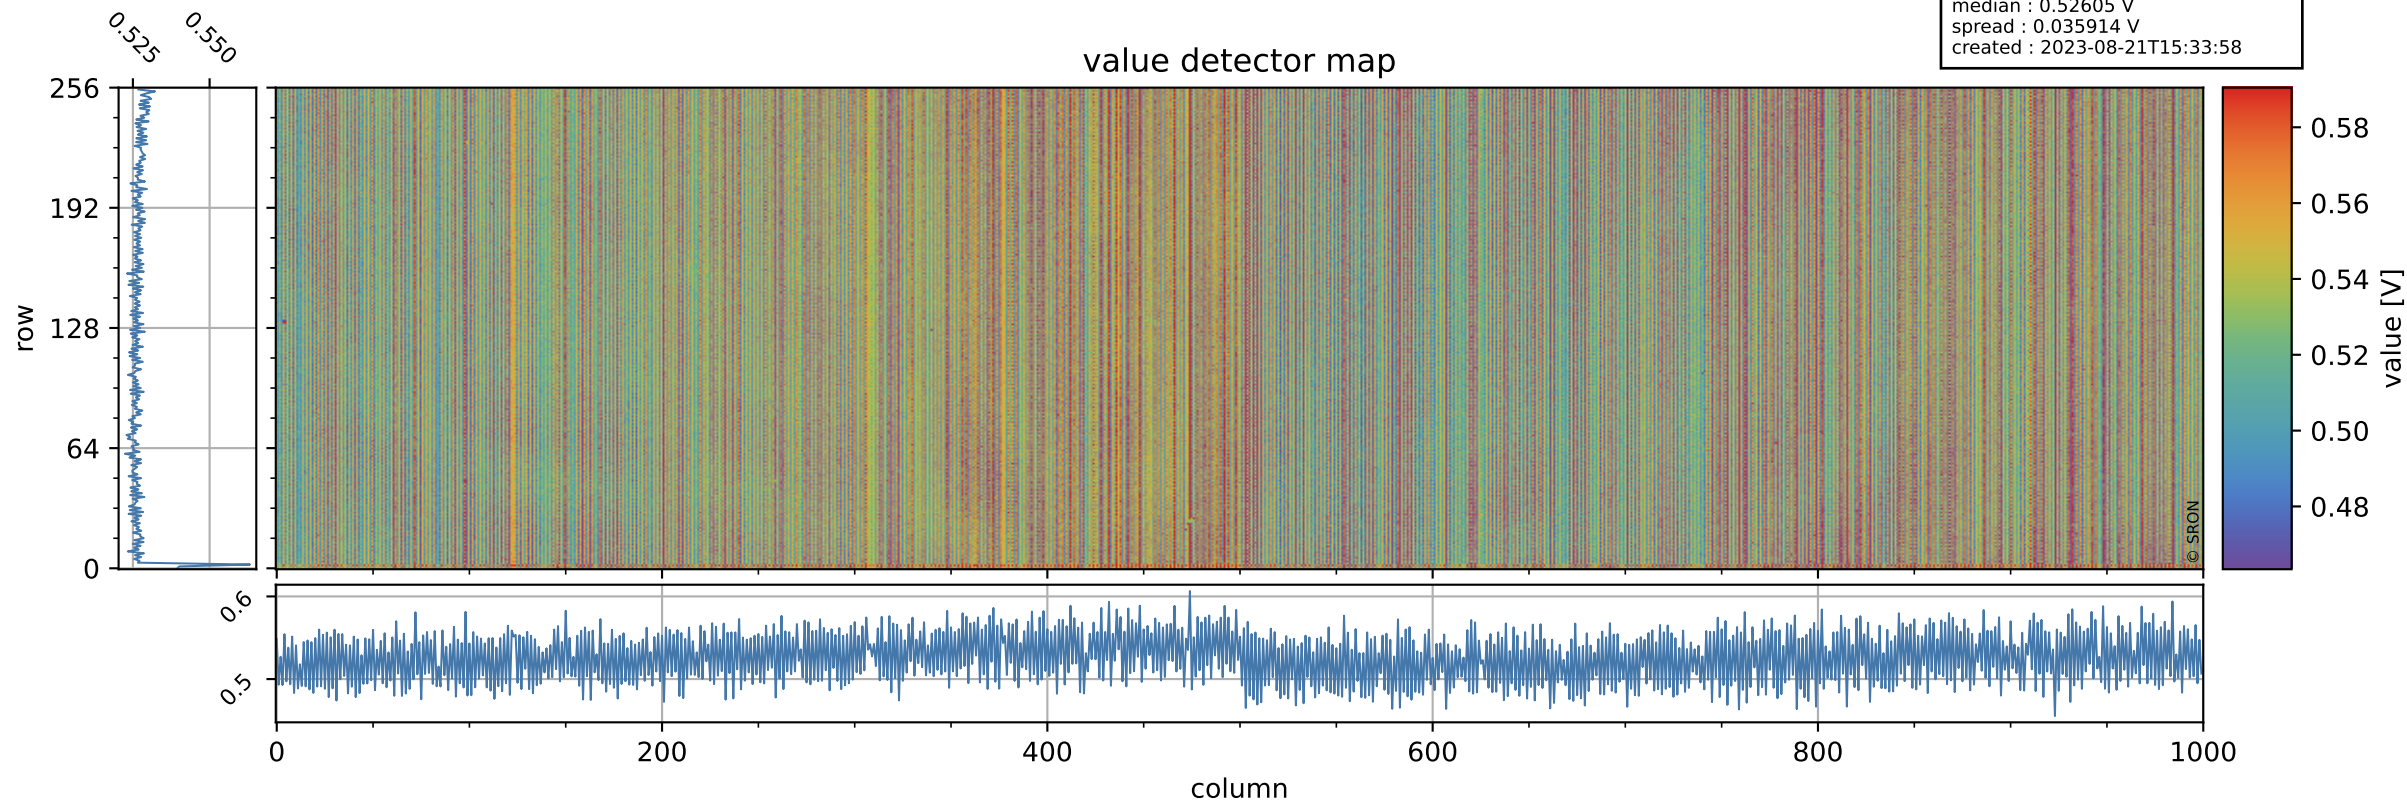

Tropomi SWIR offset (official)

orbits : 19 in [30037, 30082]
coverage : 2023-07-31 / 2023-08-03
median : 0.52605 V
spread : 0.035914 V
created : 2023-08-21T15:33:58

value detector map

Tropomi SWIR offset (official)

orbits : 19 in [30037, 30082]
coverage : 2023-07-31 / 2023-08-03
median : 29.622 μV
spread : 14.733 μV
created : 2023-08-21T15:33:58

Tropomi SWIR offset (official)

orbits : 19 in [30037, 30082]
coverage : 2023-07-31 / 2023-08-03
median : 0.039378 mV
spread : 0.41303 mV
created : 2023-08-21T15:33:58

value compared with SWIR offset CKD

Tropomi SWIR offset (official) ground-tracks of Sentinel-5P

orbits : 19 in [30037, 30082]
coverage : 2023-07-31 / 2023-08-03
created : 2023-08-21T15:33:59

Tropomi SWIR offset (official)

orbits : [2827, 30082]
coverage : 2018-04-30 / 2023-08-03
created : 2023-08-21T15:33:59

trend of detector median & temperatures