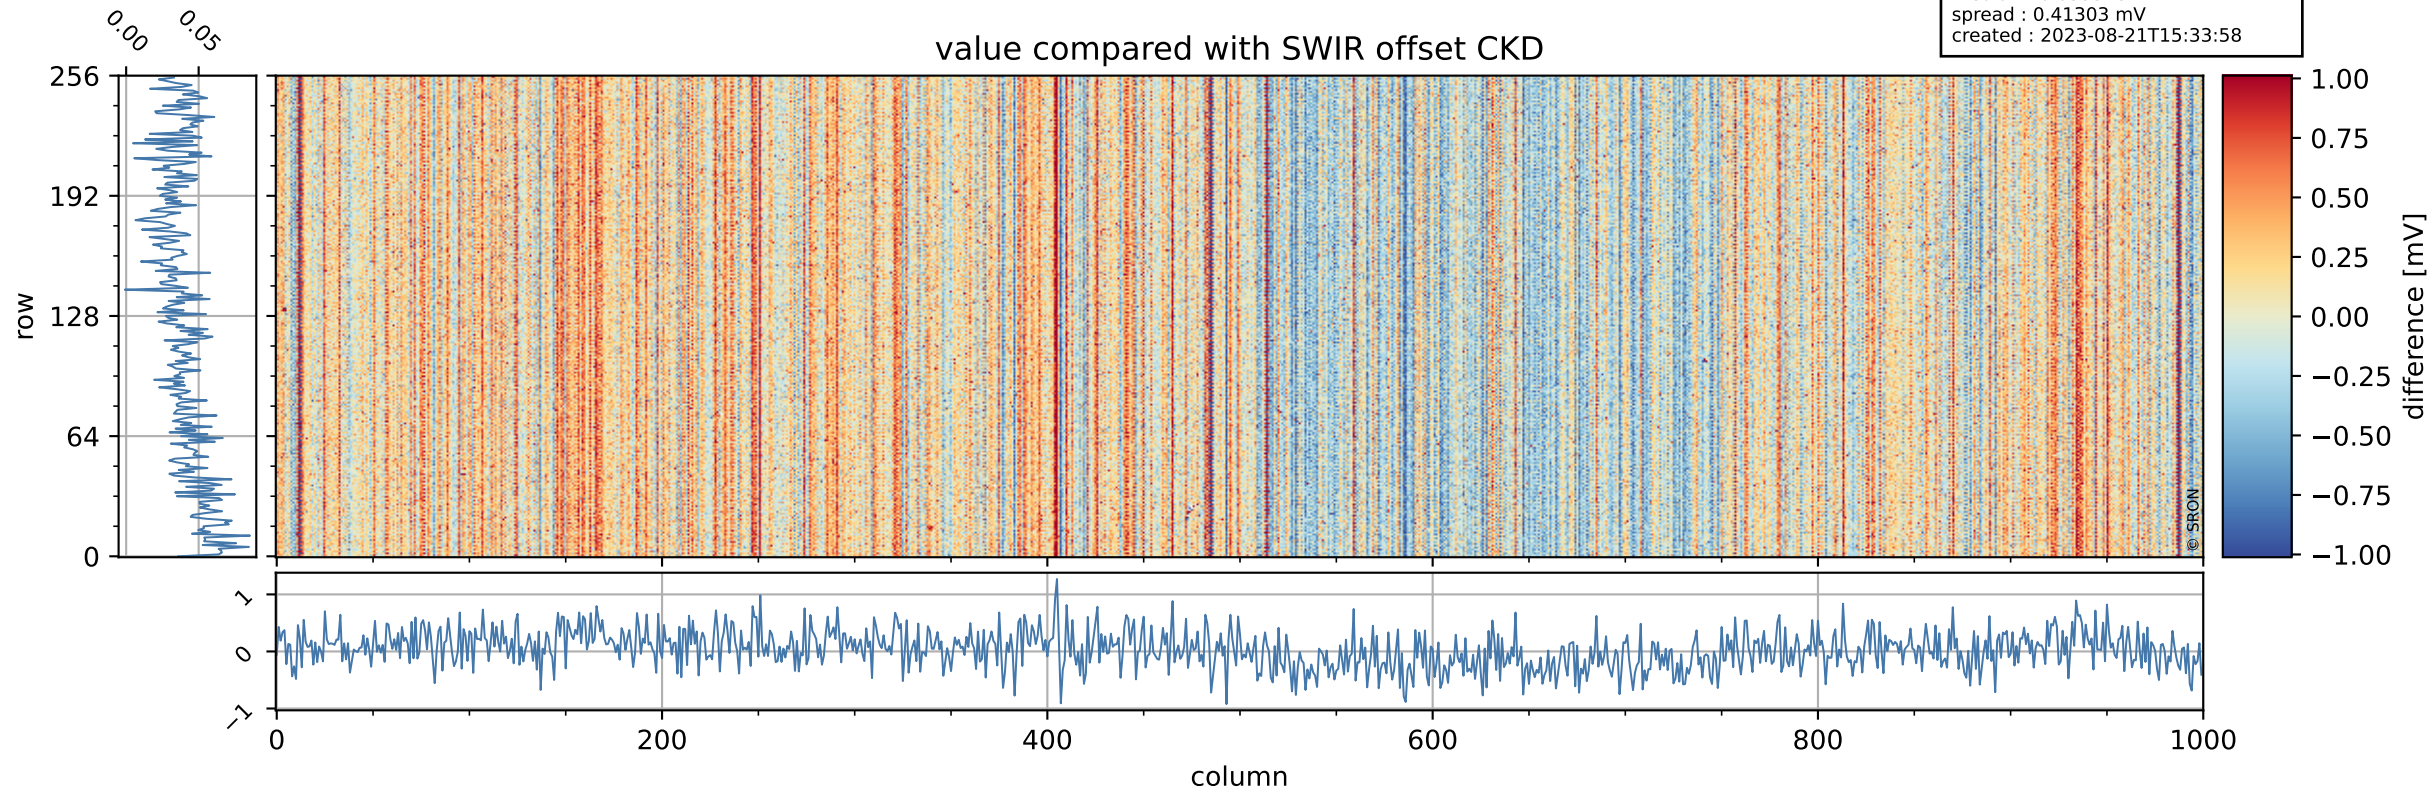

Tropomi SWIR offset (official)

orbits : 19 in [30037, 30082]
coverage : 2023-07-31 / 2023-08-03
median : 0.52605 V
spread : 0.035914 V
created : 2023-08-21T15:33:58

value detector map

Tropomi SWIR offset (official)

orbits : 19 in [30037, 30082]
coverage : 2023-07-31 / 2023-08-03
median : 29.622 μV
spread : 14.733 μV
created : 2023-08-21T15:33:58

Tropomi SWIR offset (official)

orbits : 19 in [30037, 30082]
coverage : 2023-07-31 / 2023-08-03
median : 0.039378 mV
spread : 0.41303 mV
created : 2023-08-21T15:33:58

value compared with SWIR offset CKD

Tropomi SWIR offset (official) ground-tracks of Sentinel-5P

orbits : 19 in [30037, 30082]
coverage : 2023-07-31 / 2023-08-03
created : 2023-08-21T15:33:59

Tropomi SWIR offset (official)

orbits : [2827, 30082]
coverage : 2018-04-30 / 2023-08-03
created : 2023-08-21T15:33:59

trend of detector median & temperatures