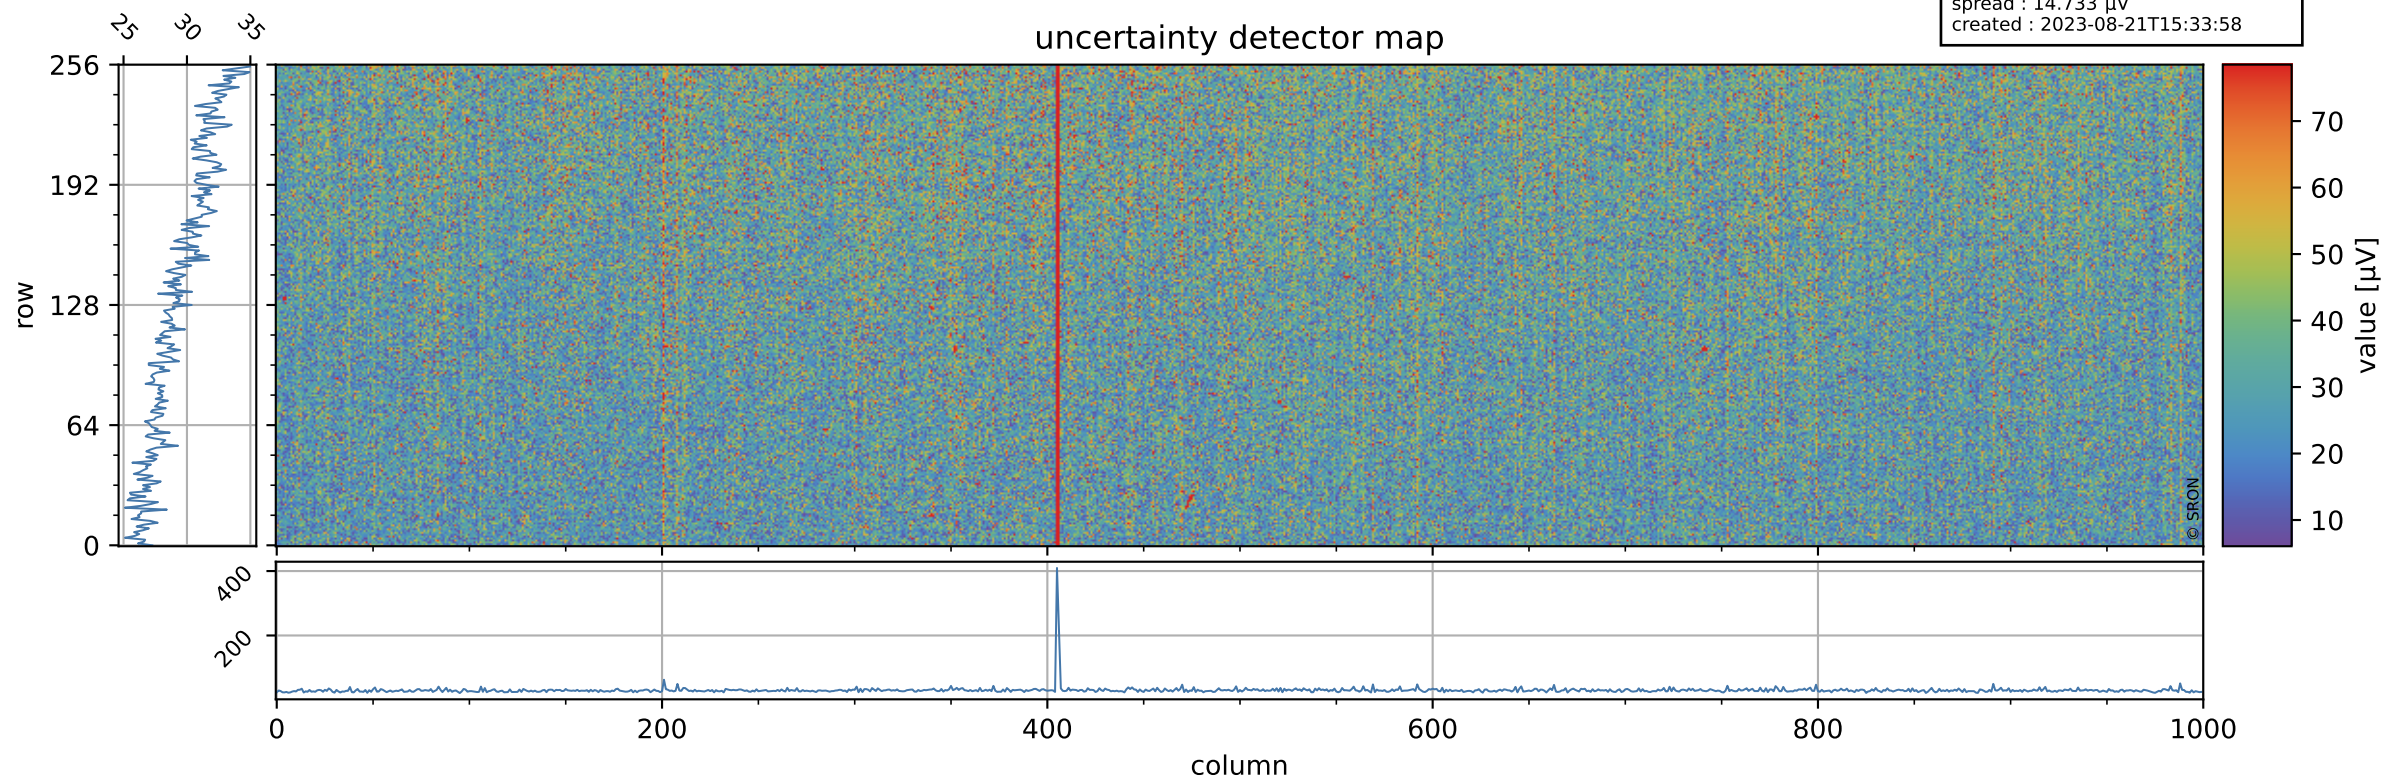

Tropomi SWIR offset (official)

orbits : 19 in [30037, 30082]
coverage : 2023-07-31 / 2023-08-03
median : 0.52605 V
spread : 0.035914 V
created : 2023-08-21T15:33:58

value detector map

Tropomi SWIR offset (official)

orbits : 19 in [30037, 30082]
coverage : 2023-07-31 / 2023-08-03
median : 29.622 μV
spread : 14.733 μV
created : 2023-08-21T15:33:58

Tropomi SWIR offset (official)

orbits : 19 in [30037, 30082]
coverage : 2023-07-31 / 2023-08-03
median : 0.039378 mV
spread : 0.41303 mV
created : 2023-08-21T15:33:58

value compared with SWIR offset CKD

Tropomi SWIR offset (official) ground-tracks of Sentinel-5P

orbits : 19 in [30037, 30082]
coverage : 2023-07-31 / 2023-08-03
created : 2023-08-21T15:33:59

Tropomi SWIR offset (official)

orbits : [2827, 30082]
coverage : 2018-04-30 / 2023-08-03
created : 2023-08-21T15:33:59

trend of detector median & temperatures