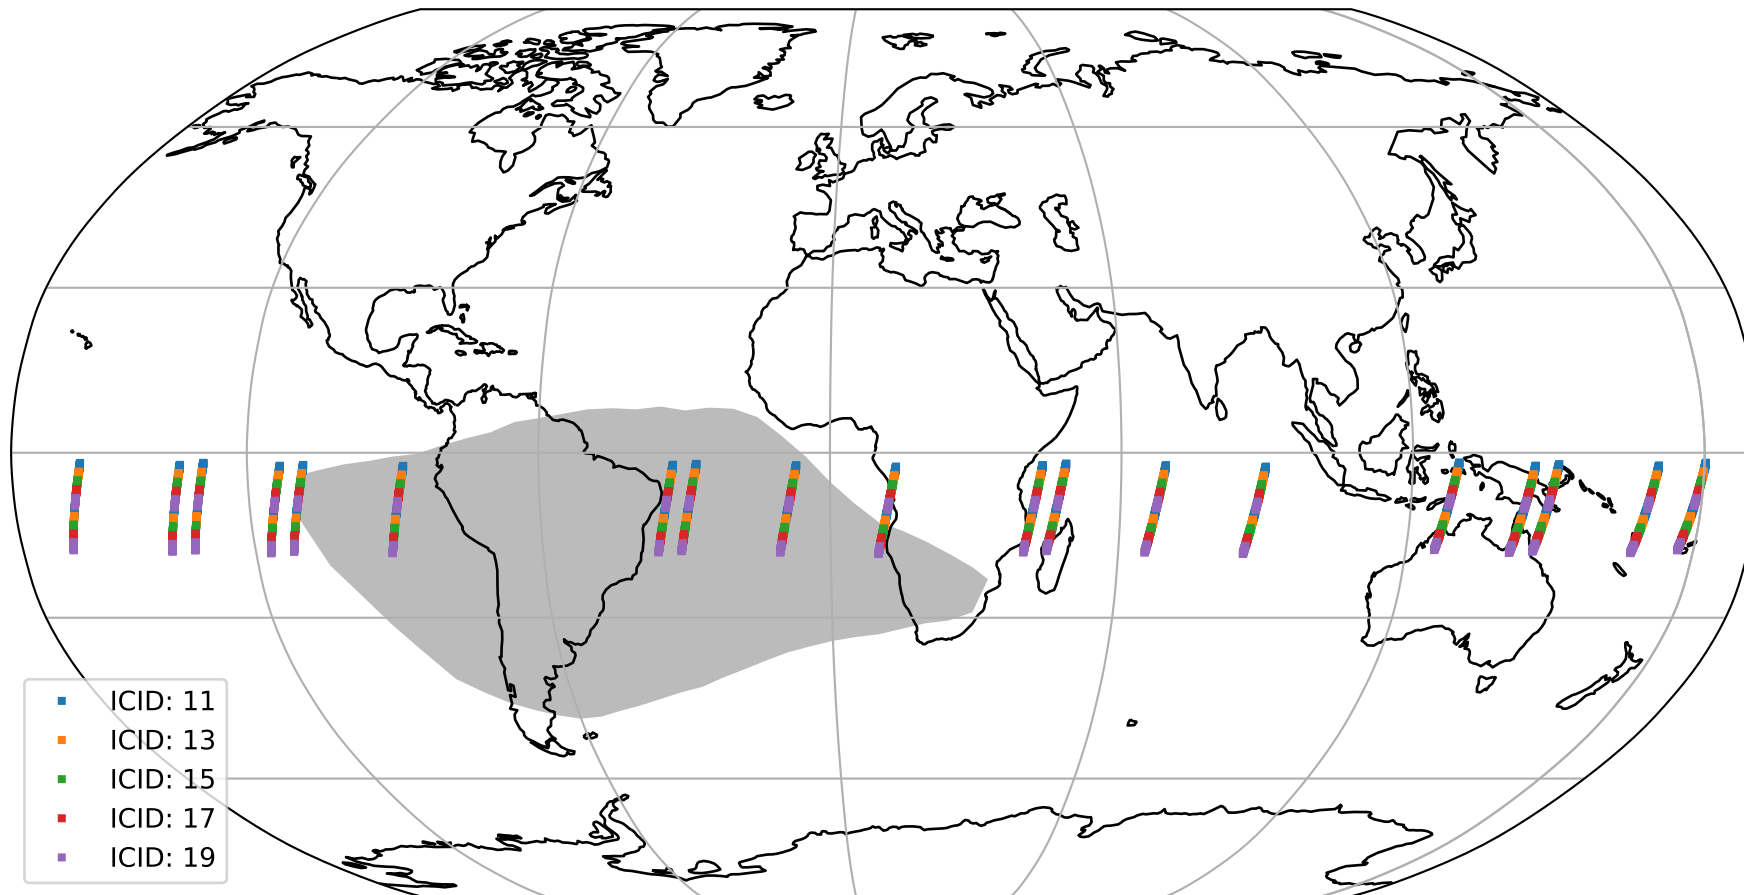

Tropomi SWIR offset (official)

orbits : 19 in [30037, 30082]
coverage : 2023-07-31 / 2023-08-03
median : 0.52605 V
spread : 0.035914 V
created : 2023-08-21T15:33:58

value detector map

Tropomi SWIR offset (official)

orbits : 19 in [30037, 30082]
coverage : 2023-07-31 / 2023-08-03
median : 29.622 μV
spread : 14.733 μV
created : 2023-08-21T15:33:58

Tropomi SWIR offset (official)

orbits : 19 in [30037, 30082]
coverage : 2023-07-31 / 2023-08-03
median : 0.039378 mV
spread : 0.41303 mV
created : 2023-08-21T15:33:58

value compared with SWIR offset CKD

Tropomi SWIR offset (official) ground-tracks of Sentinel-5P

orbits : 19 in [30037, 30082]
coverage : 2023-07-31 / 2023-08-03
created : 2023-08-21T15:33:59

Tropomi SWIR offset (official)

orbits : [2827, 30082]
coverage : 2018-04-30 / 2023-08-03
created : 2023-08-21T15:33:59

trend of detector median & temperatures