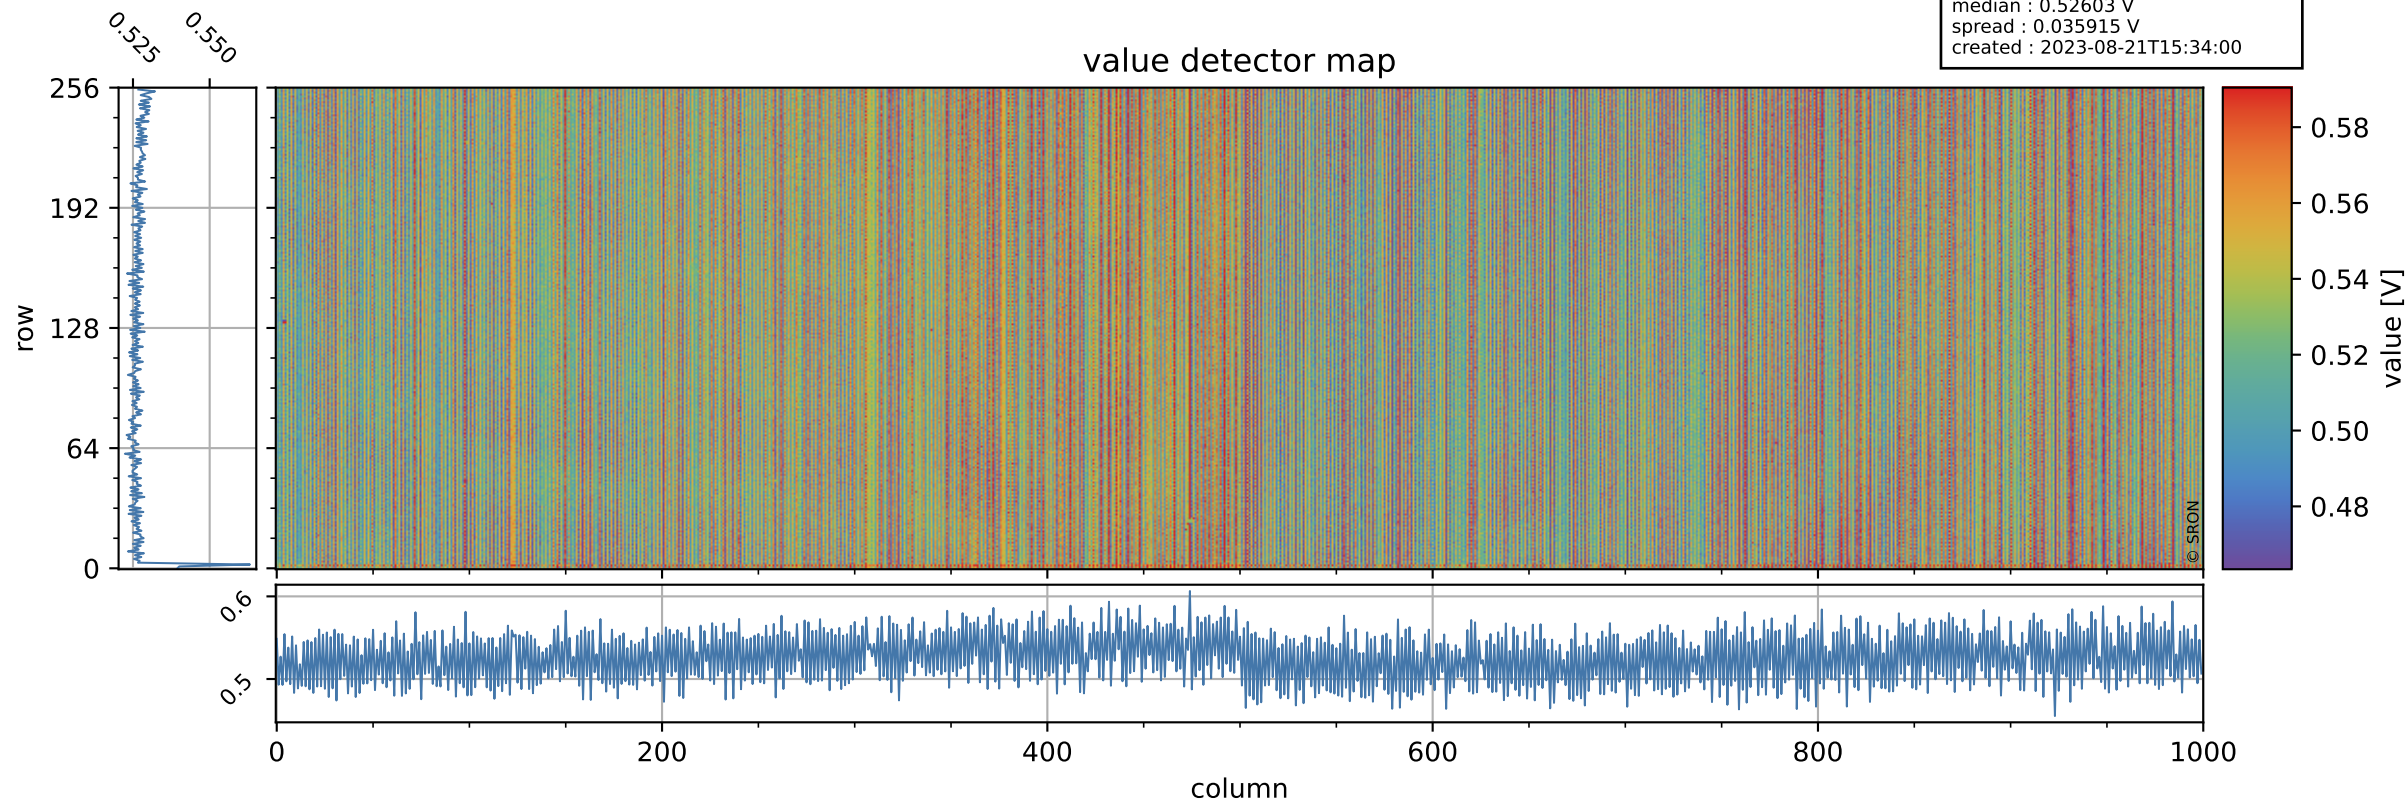

# Tropomi SWIR offset (official)

orbits : 20 in [30052, 30097]  
coverage : 2023-08-01 / 2023-08-04  
median : 0.52603 V  
spread : 0.035915 V  
created : 2023-08-21T15:34:00

## value detector map

# Tropomi SWIR offset (official)

orbits : 20 in [30052, 30097]  
coverage : 2023-08-01 / 2023-08-04  
median : 29.698  $\mu\text{V}$   
spread : 14.962  $\mu\text{V}$   
created : 2023-08-21T15:34:00

# Tropomi SWIR offset (official) ground-tracks of Sentinel-5P

orbits : 20 in [30052, 30097]  
coverage : 2023-08-01 / 2023-08-04  
created : 2023-08-21T15:34:01