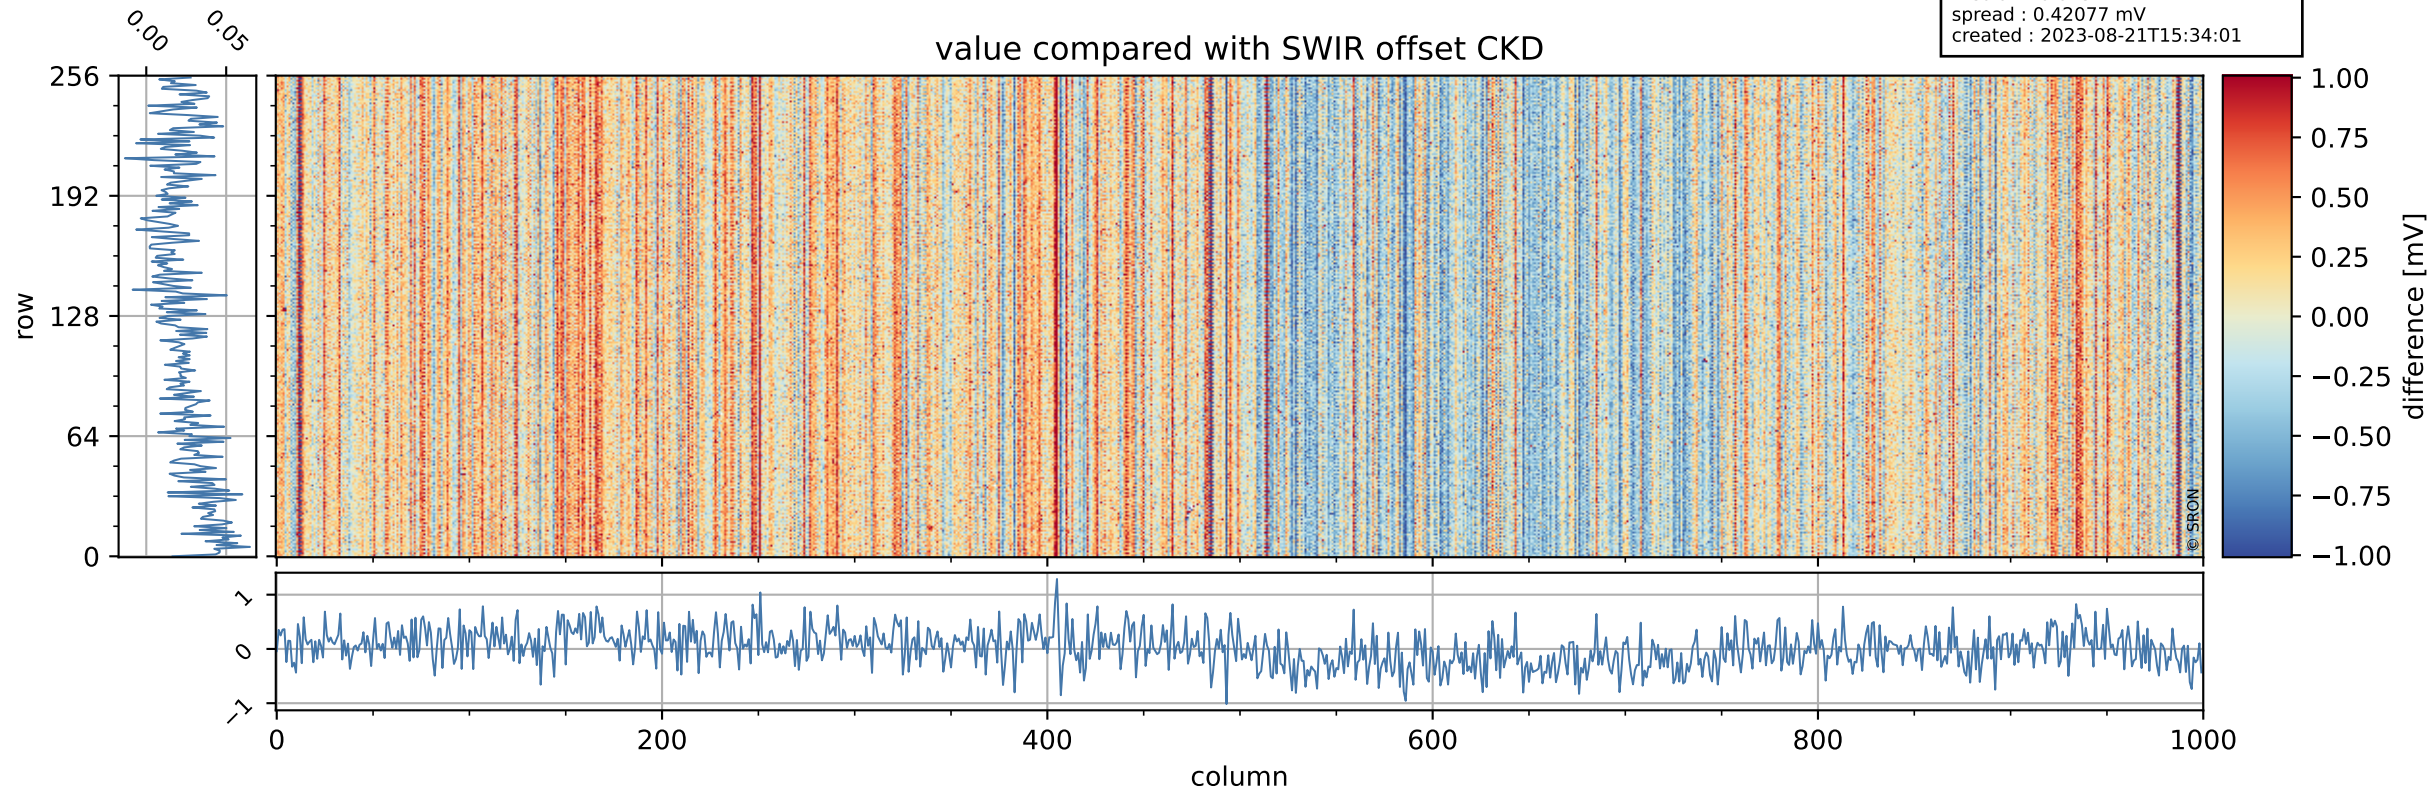

## value detector map

# Tropomi SWIR offset (official)

orbits : 20 in [30052, 30097]  
coverage : 2023-08-01 / 2023-08-04  
median : 29.698  $\mu\text{V}$   
spread : 14.962  $\mu\text{V}$   
created : 2023-08-21T15:34:00

# Tropomi SWIR offset (official)

orbits : 20 in [30052, 30097]  
coverage : 2023-08-01 / 2023-08-04  
median : 0.02322 mV  
spread : 0.42077 mV  
created : 2023-08-21T15:34:01

value compared with SWIR offset CKD

# Tropomi SWIR offset (official) ground-tracks of Sentinel-5P

orbits : 20 in [30052, 30097]  
coverage : 2023-08-01 / 2023-08-04  
created : 2023-08-21T15:34:01