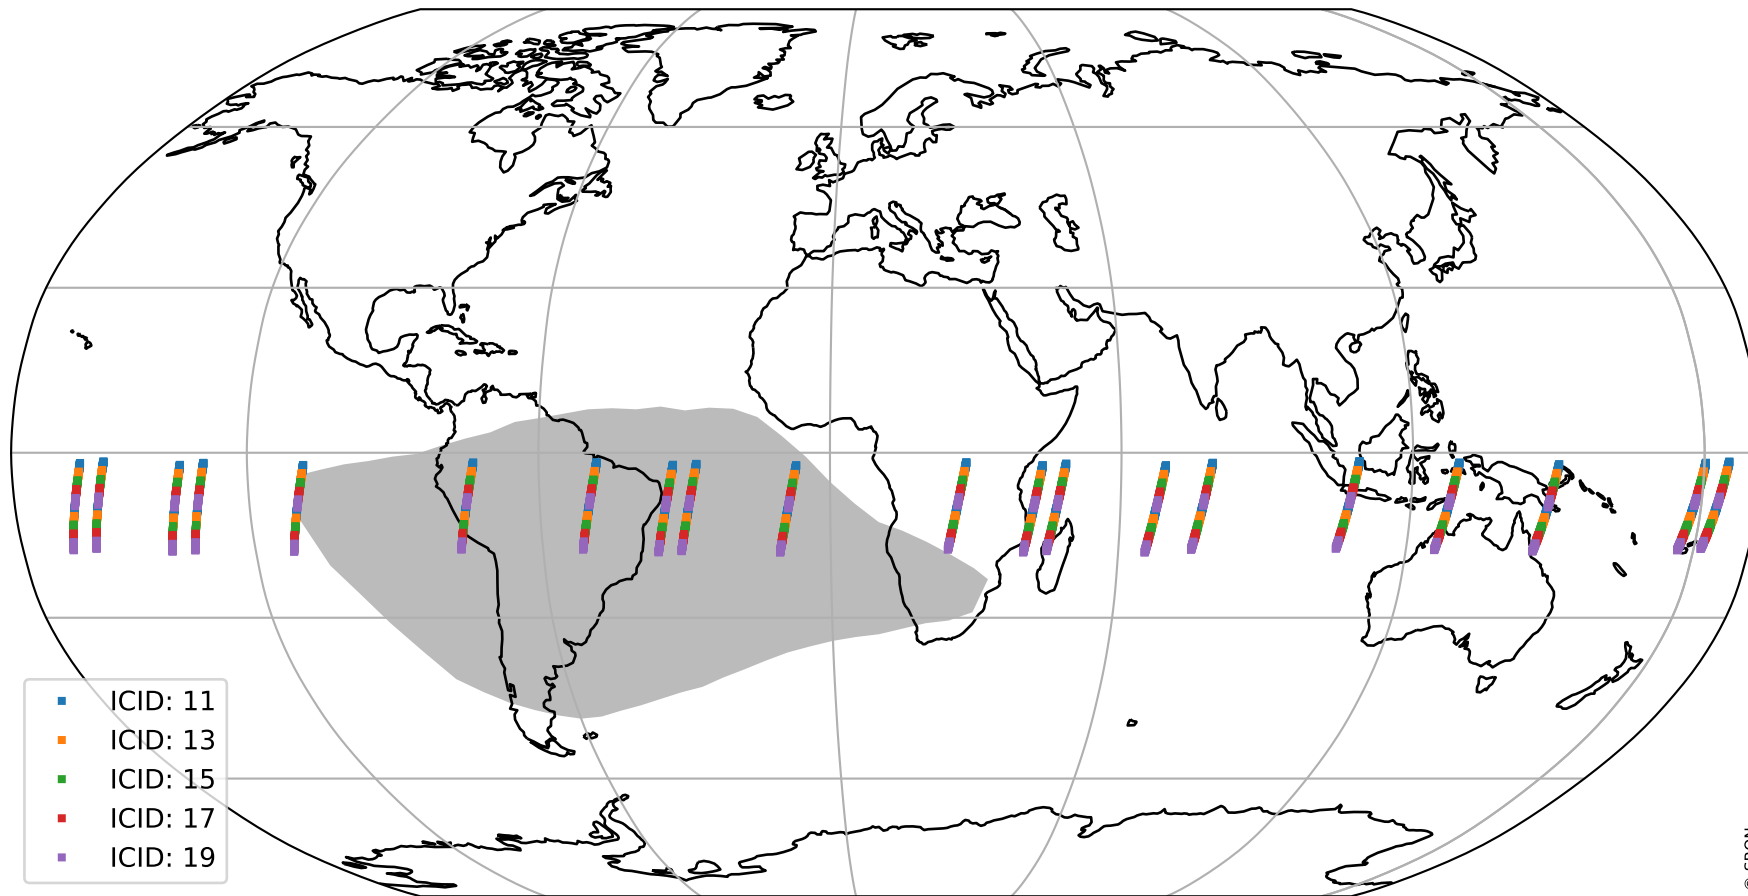

# Tropomi SWIR offset (official)

orbits : 20 in [30052, 30097]  
coverage : 2023-08-01 / 2023-08-04  
median : 29.698  $\mu\text{V}$   
spread : 14.962  $\mu\text{V}$   
created : 2023-08-21T15:34:00

# Tropomi SWIR offset (official)

orbits : 20 in [30052, 30097]  
coverage : 2023-08-01 / 2023-08-04  
median : 0.02322 mV  
spread : 0.42077 mV  
created : 2023-08-21T15:34:01

value compared with SWIR offset CKD

# Tropomi SWIR offset (official) ground-tracks of Sentinel-5P

orbits : 20 in [30052, 30097]  
coverage : 2023-08-01 / 2023-08-04  
created : 2023-08-21T15:34:01

# Tropomi SWIR offset (official)

orbits : [2827, 30097]  
coverage : 2018-04-30 / 2023-08-04  
created : 2023-08-21T15:34:01