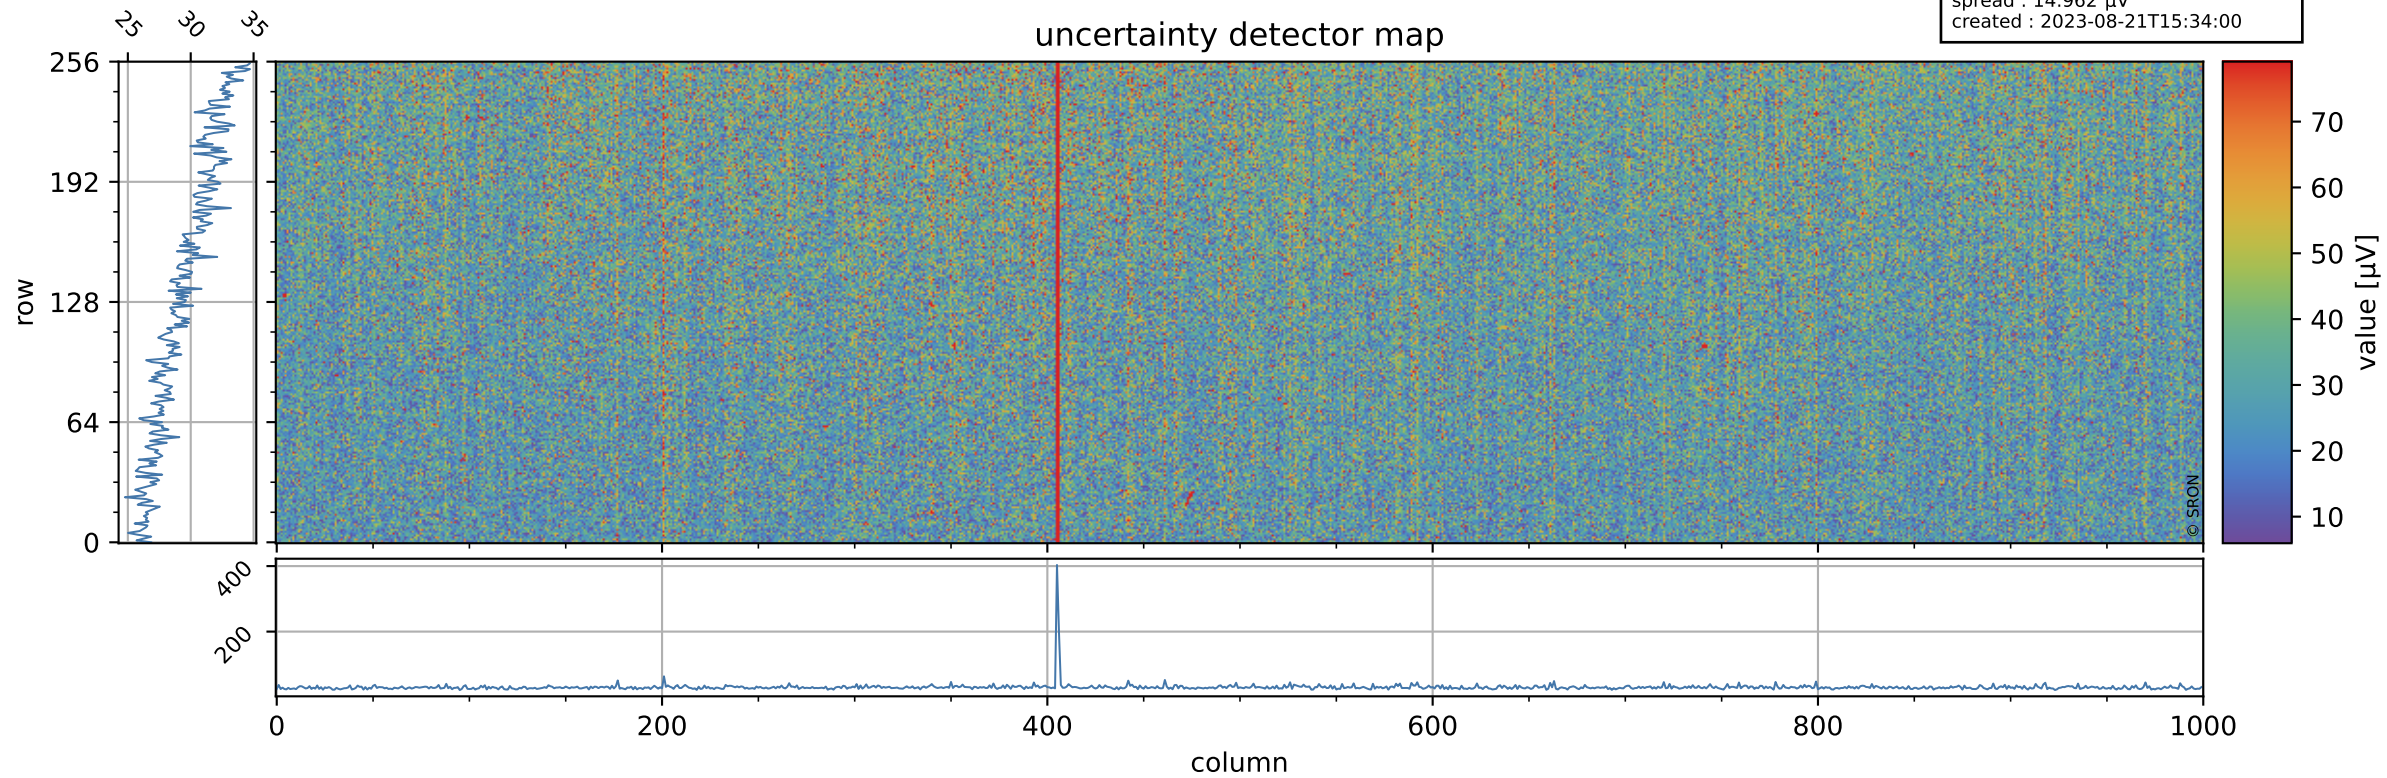

# Tropomi SWIR offset (official)

orbits : 20 in [30052, 30097]  
coverage : 2023-08-01 / 2023-08-04  
median : 0.52603 V  
spread : 0.035915 V  
created : 2023-08-21T15:34:00

## value detector map

# Tropomi SWIR offset (official)

orbits : 20 in [30052, 30097]  
coverage : 2023-08-01 / 2023-08-04  
median : 29.698  $\mu\text{V}$   
spread : 14.962  $\mu\text{V}$   
created : 2023-08-21T15:34:00

# Tropomi SWIR offset (official) ground-tracks of Sentinel-5P

orbits : 20 in [30052, 30097]  
coverage : 2023-08-01 / 2023-08-04  
created : 2023-08-21T15:34:01