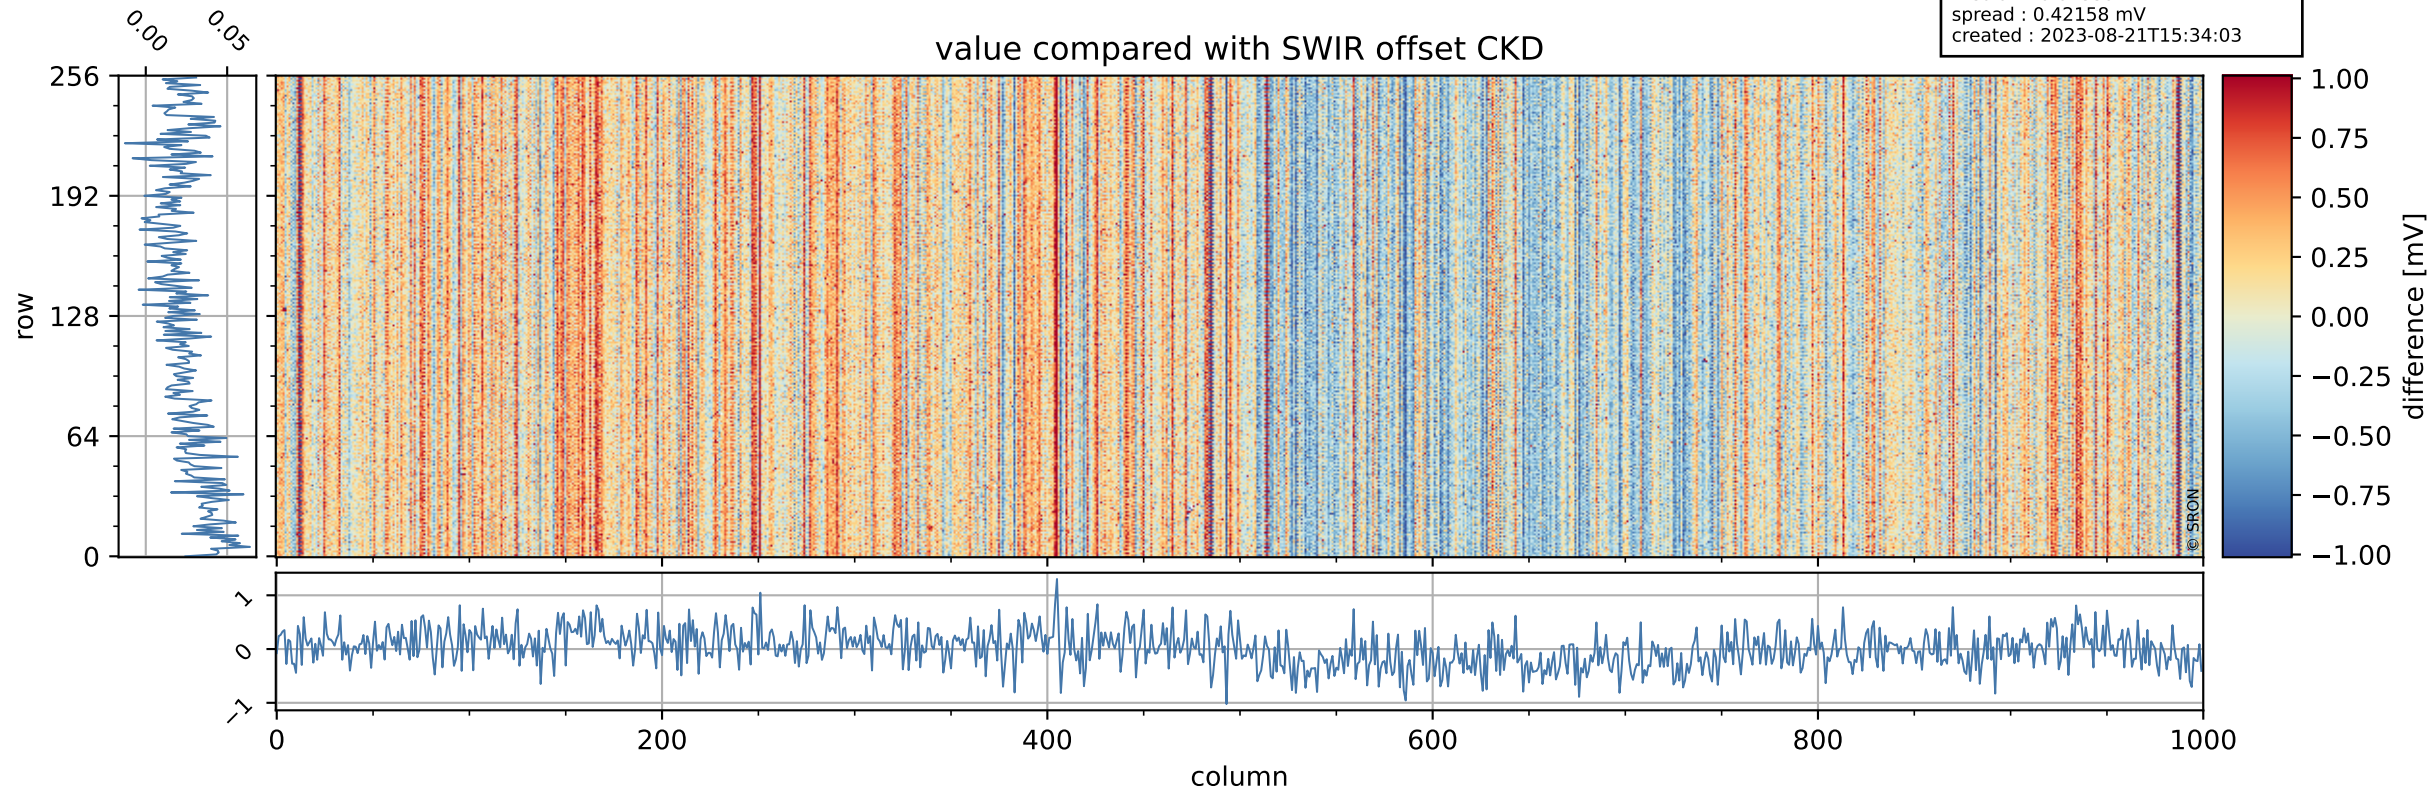

Tropomi SWIR offset (official)

orbits : 19 in [30067, 30112]
coverage : 2023-08-02 / 2023-08-05
median : 0.52603 V
spread : 0.035915 V
created : 2023-08-21T15:34:02

value detector map

Tropomi SWIR offset (official)

orbits : 19 in [30067, 30112]
coverage : 2023-08-02 / 2023-08-05
median : 30.372 μV
spread : 15.118 μV
created : 2023-08-21T15:34:03

Tropomi SWIR offset (official)

orbits : 19 in [30067, 30112]
coverage : 2023-08-02 / 2023-08-05
median : 0.023592 mV
spread : 0.42158 mV
created : 2023-08-21T15:34:03

value compared with SWIR offset CKD

Tropomi SWIR offset (official) ground-tracks of Sentinel-5P

orbits : 19 in [30067, 30112]
coverage : 2023-08-02 / 2023-08-05
created : 2023-08-21T15:34:03

Tropomi SWIR offset (official)

orbits : [2827, 30112]
coverage : 2018-04-30 / 2023-08-05
created : 2023-08-21T15:34:04

trend of detector median & temperatures