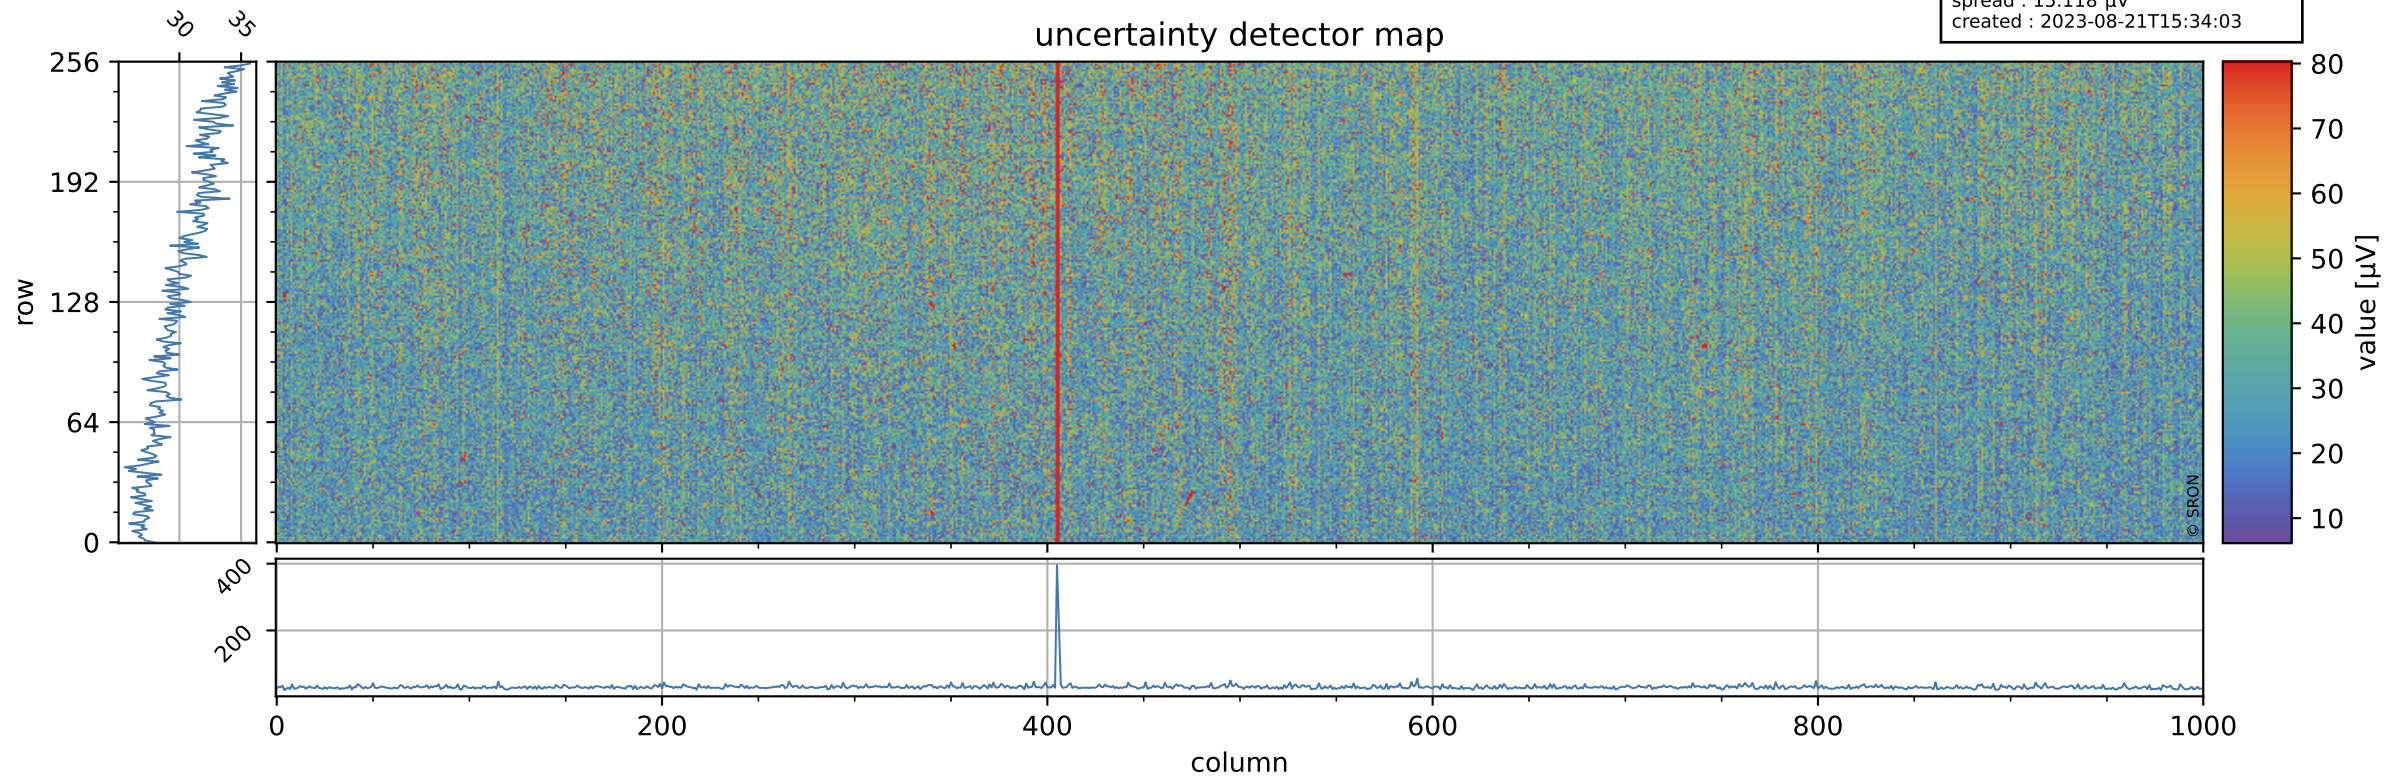

Tropomi SWIR offset (official)

orbits : 19 in [30067, 30112]
coverage : 2023-08-02 / 2023-08-05
median : 0.52603 V
spread : 0.035915 V
created : 2023-08-21T15:34:02

value detector map

Tropomi SWIR offset (official)

orbits : 19 in [30067, 30112]
coverage : 2023-08-02 / 2023-08-05
median : 30.372 μV
spread : 15.118 μV
created : 2023-08-21T15:34:03

Tropomi SWIR offset (official)

orbits : 19 in [30067, 30112]
coverage : 2023-08-02 / 2023-08-05
median : 0.023592 mV
spread : 0.42158 mV
created : 2023-08-21T15:34:03

value compared with SWIR offset CKD

Tropomi SWIR offset (official) ground-tracks of Sentinel-5P

orbits : 19 in [30067, 30112]
coverage : 2023-08-02 / 2023-08-05
created : 2023-08-21T15:34:03

Tropomi SWIR offset (official)

orbits : [2827, 30112]
coverage : 2018-04-30 / 2023-08-05
created : 2023-08-21T15:34:04

trend of detector median & temperatures