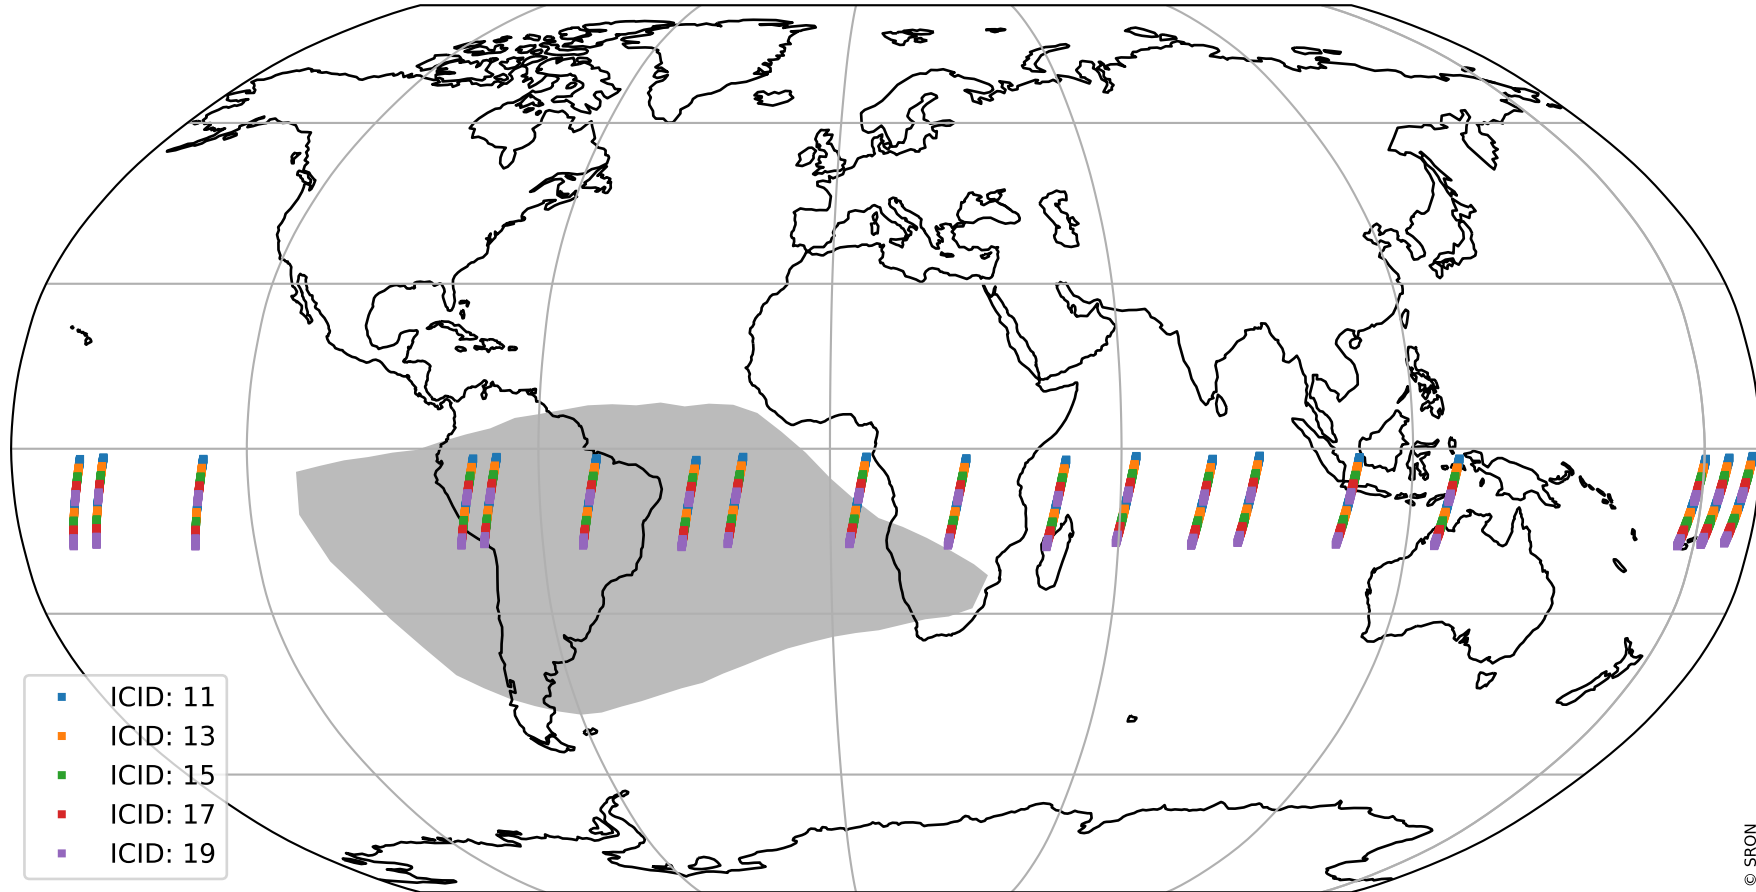

Tropomi SWIR offset (official)

orbits : 19 in [30067, 30112]
coverage : 2023-08-02 / 2023-08-05
median : 0.52603 V
spread : 0.035915 V
created : 2023-08-21T15:34:02

value detector map

Tropomi SWIR offset (official)

orbits : 19 in [30067, 30112]
coverage : 2023-08-02 / 2023-08-05
median : 30.372 μV
spread : 15.118 μV
created : 2023-08-21T15:34:03

Tropomi SWIR offset (official)

orbits : 19 in [30067, 30112]
coverage : 2023-08-02 / 2023-08-05
median : 0.023592 mV
spread : 0.42158 mV
created : 2023-08-21T15:34:03

value compared with SWIR offset CKD

Tropomi SWIR offset (official) ground-tracks of Sentinel-5P

orbits : 19 in [30067, 30112]
coverage : 2023-08-02 / 2023-08-05
created : 2023-08-21T15:34:03

Tropomi SWIR offset (official)

orbits : [2827, 30112]
coverage : 2018-04-30 / 2023-08-05
created : 2023-08-21T15:34:04

trend of detector median & temperatures