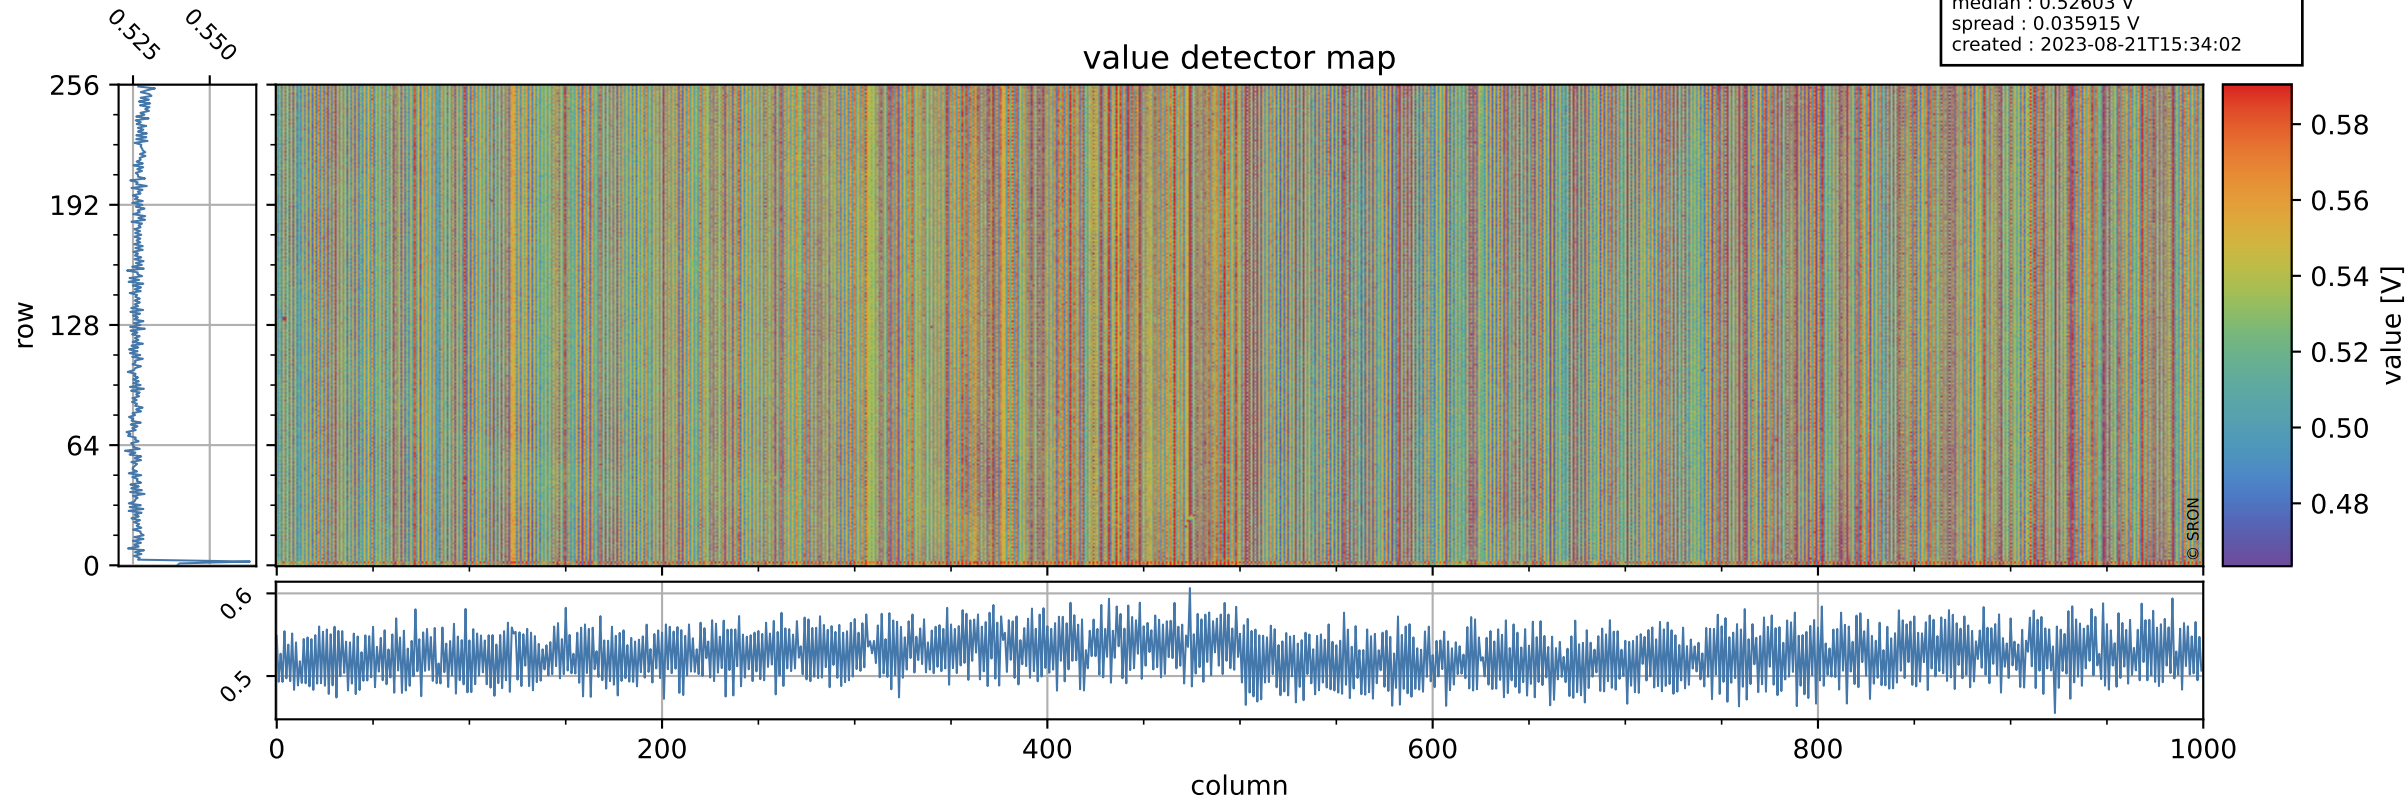

Tropomi SWIR offset (official)

orbits : 19 in [30067, 30112]
coverage : 2023-08-02 / 2023-08-05
median : 0.52603 V
spread : 0.035915 V
created : 2023-08-21T15:34:02

value detector map

Tropomi SWIR offset (official)

orbits : 19 in [30067, 30112]
coverage : 2023-08-02 / 2023-08-05
median : 30.372 μV
spread : 15.118 μV
created : 2023-08-21T15:34:03

Tropomi SWIR offset (official)

orbits : 19 in [30067, 30112]
coverage : 2023-08-02 / 2023-08-05
median : 0.023592 mV
spread : 0.42158 mV
created : 2023-08-21T15:34:03

value compared with SWIR offset CKD

Tropomi SWIR offset (official) ground-tracks of Sentinel-5P

orbits : 19 in [30067, 30112]
coverage : 2023-08-02 / 2023-08-05
created : 2023-08-21T15:34:03

Tropomi SWIR offset (official)

orbits : [2827, 30112]
coverage : 2018-04-30 / 2023-08-05
created : 2023-08-21T15:34:04

trend of detector median & temperatures