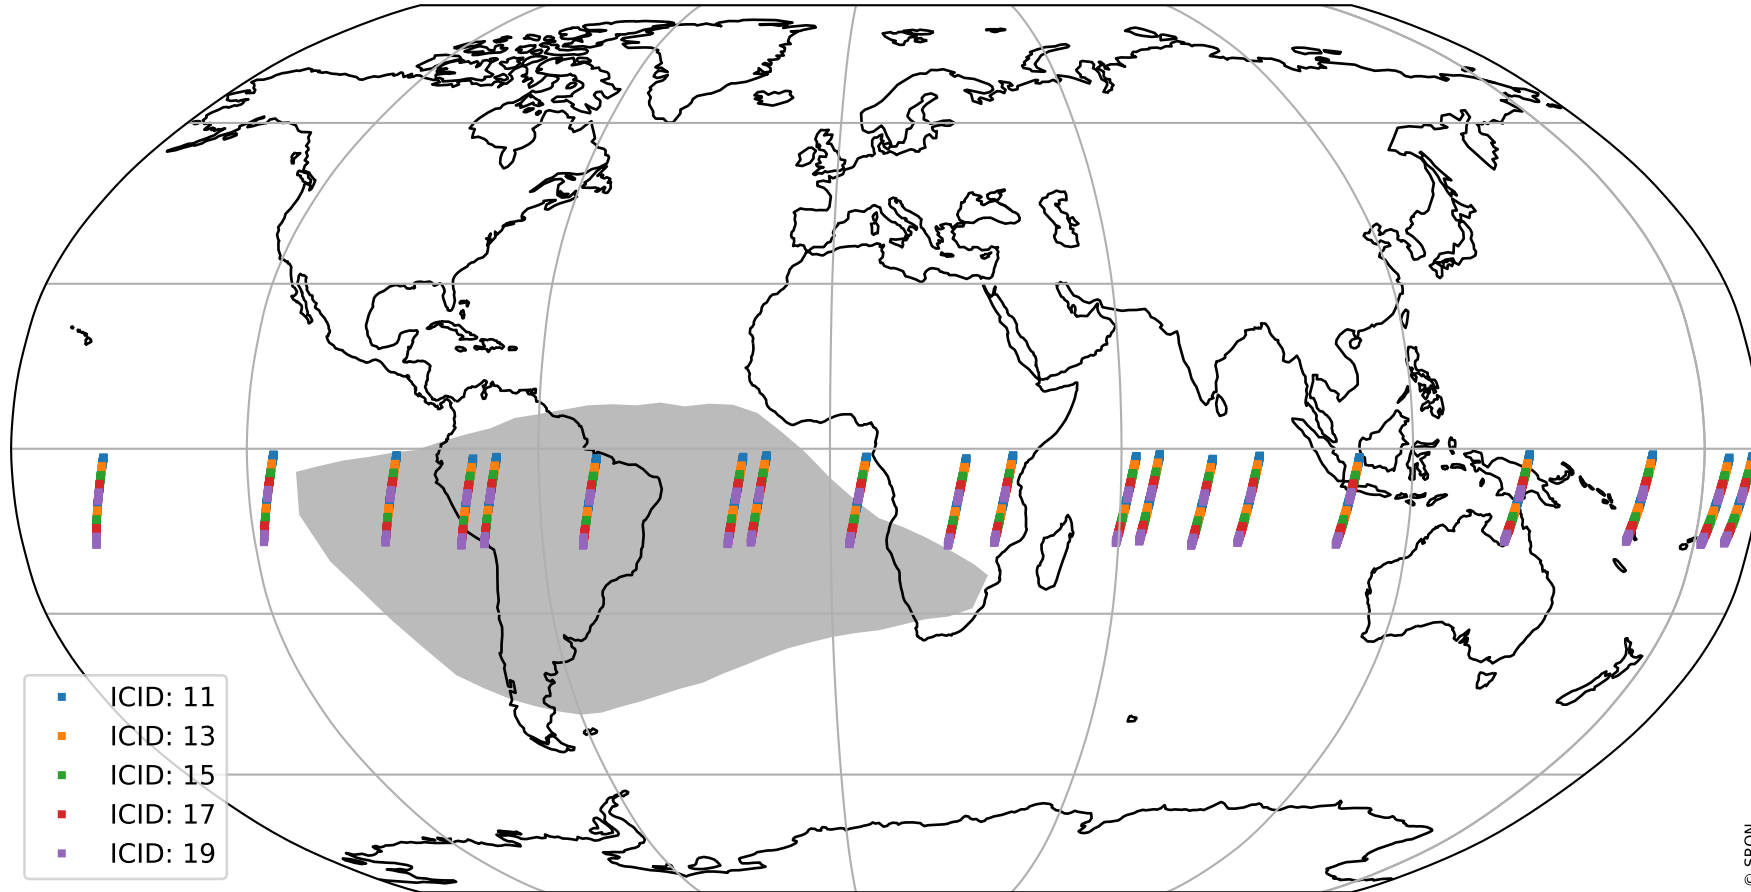

Tropomi SWIR offset (official)

orbits : 20 in [30082, 30127]
coverage : 2023-08-03 / 2023-08-06
median : 0.52604 V
spread : 0.035914 V
created : 2023-08-21T15:34:05

value detector map

Tropomi SWIR offset (official)

orbits : 20 in [30082, 30127]
coverage : 2023-08-03 / 2023-08-06
median : 30.138 μV
spread : 15.034 μV
created : 2023-08-21T15:34:05

Tropomi SWIR offset (official)

orbits : 20 in [30082, 30127]
coverage : 2023-08-03 / 2023-08-06
median : 0.033736 mV
spread : 0.41602 mV
created : 2023-08-21T15:34:05

value compared with SWIR offset CKD

Tropomi SWIR offset (official) ground-tracks of Sentinel-5P

orbits : 20 in [30082, 30127]
coverage : 2023-08-03 / 2023-08-06
created : 2023-08-21T15:34:05

Tropomi SWIR offset (official)

orbits : [2827, 30127]
coverage : 2018-04-30 / 2023-08-06
created : 2023-08-21T15:34:06

trend of detector median & temperatures