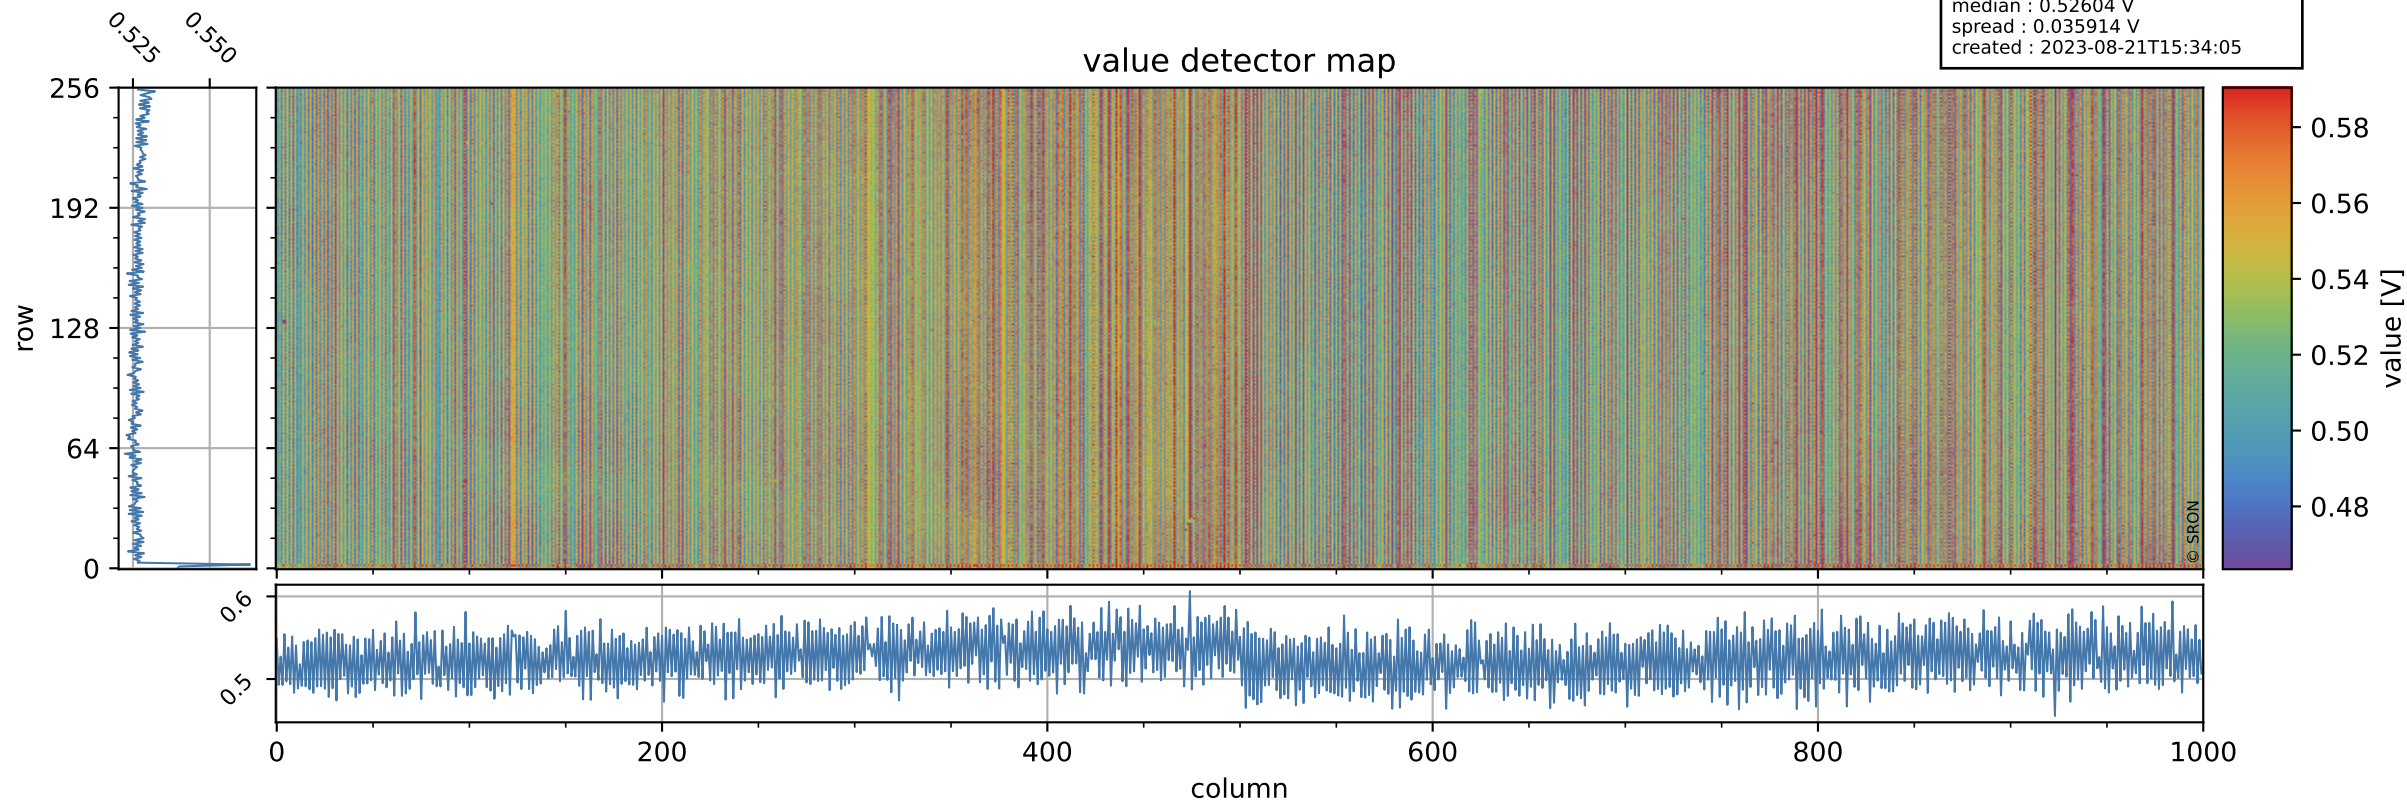

Tropomi SWIR offset (official)

orbits : 20 in [30082, 30127]
coverage : 2023-08-03 / 2023-08-06
median : 0.52604 V
spread : 0.035914 V
created : 2023-08-21T15:34:05

value detector map

Tropomi SWIR offset (official)

orbits : 20 in [30082, 30127]
coverage : 2023-08-03 / 2023-08-06
median : 30.138 μV
spread : 15.034 μV
created : 2023-08-21T15:34:05

Tropomi SWIR offset (official)

orbits : 20 in [30082, 30127]
coverage : 2023-08-03 / 2023-08-06
median : 0.033736 mV
spread : 0.41602 mV
created : 2023-08-21T15:34:05

value compared with SWIR offset CKD

Tropomi SWIR offset (official) ground-tracks of Sentinel-5P

orbits : 20 in [30082, 30127]
coverage : 2023-08-03 / 2023-08-06
created : 2023-08-21T15:34:05

Tropomi SWIR offset (official)

orbits : [2827, 30127]
coverage : 2018-04-30 / 2023-08-06
created : 2023-08-21T15:34:06

trend of detector median & temperatures