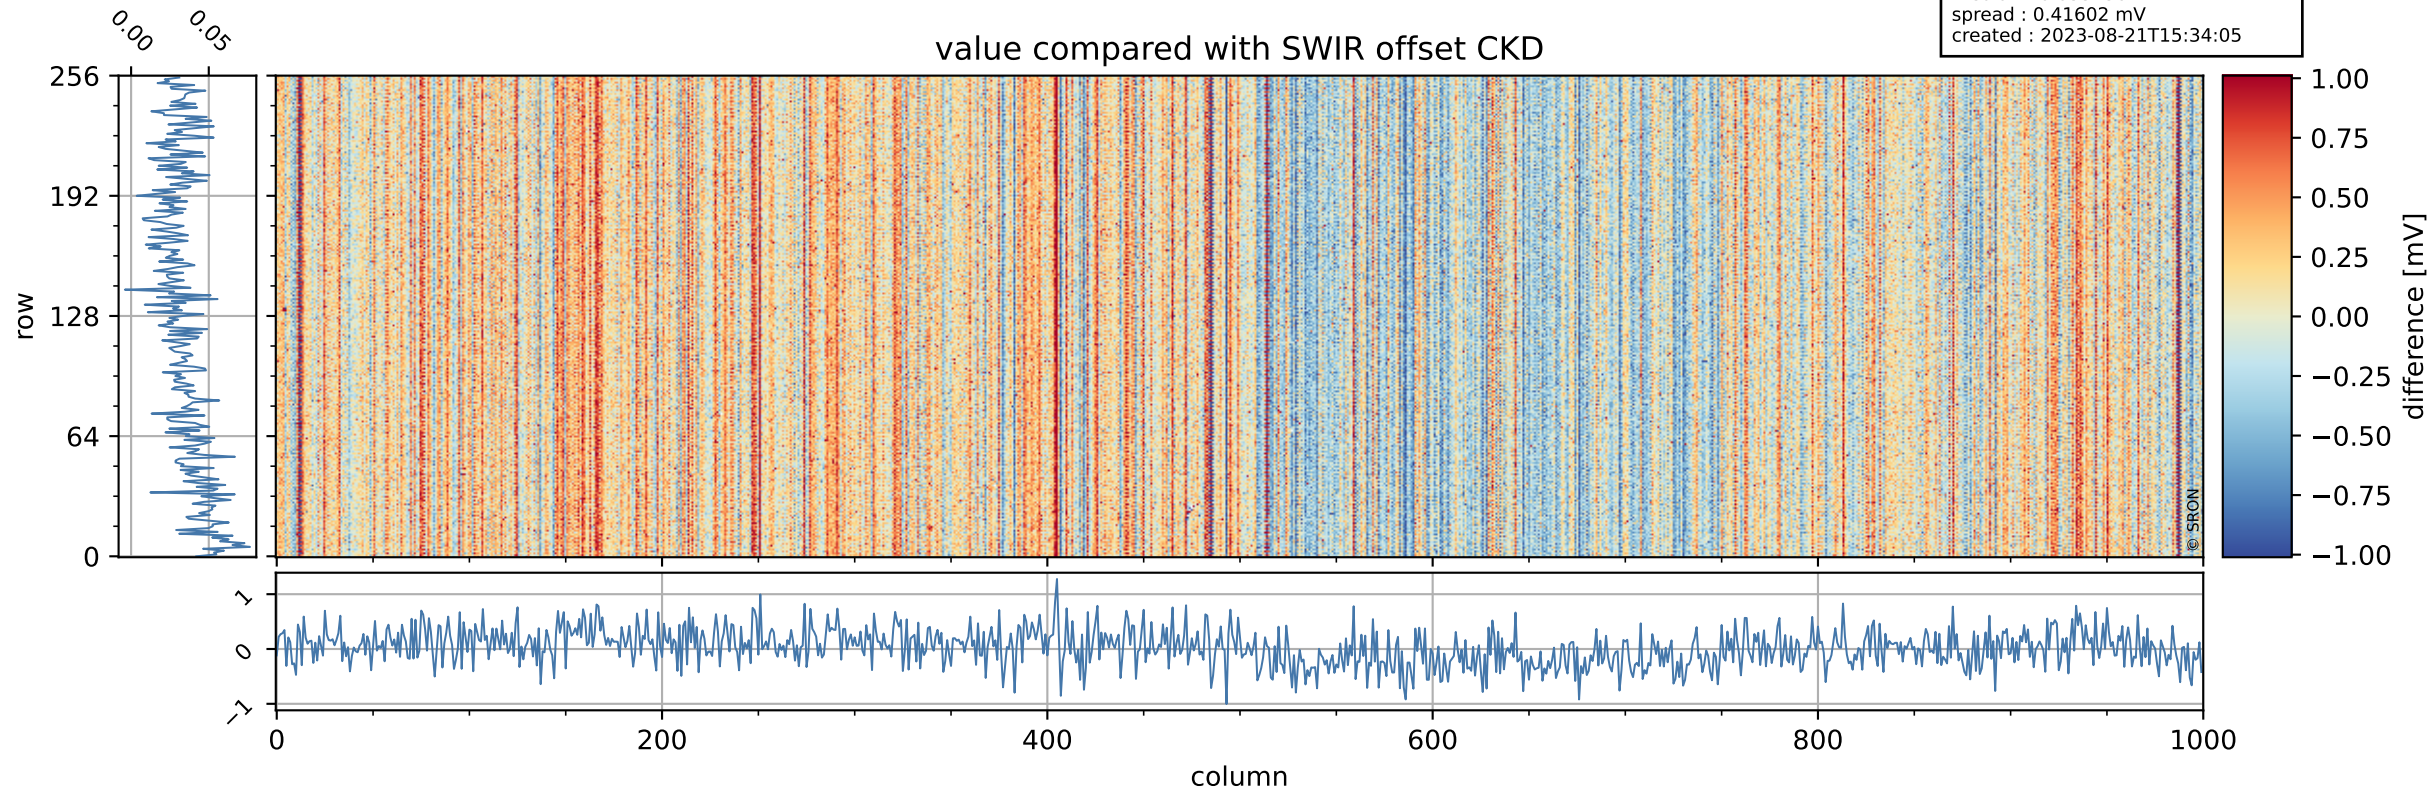

Tropomi SWIR offset (official)

orbits : 20 in [30082, 30127]
coverage : 2023-08-03 / 2023-08-06
median : 0.52604 V
spread : 0.035914 V
created : 2023-08-21T15:34:05

value detector map

Tropomi SWIR offset (official)

orbits : 20 in [30082, 30127]
coverage : 2023-08-03 / 2023-08-06
median : 30.138 μV
spread : 15.034 μV
created : 2023-08-21T15:34:05

Tropomi SWIR offset (official)

orbits : 20 in [30082, 30127]
coverage : 2023-08-03 / 2023-08-06
median : 0.033736 mV
spread : 0.41602 mV
created : 2023-08-21T15:34:05

value compared with SWIR offset CKD

Tropomi SWIR offset (official) ground-tracks of Sentinel-5P

orbits : 20 in [30082, 30127]
coverage : 2023-08-03 / 2023-08-06
created : 2023-08-21T15:34:05

Tropomi SWIR offset (official)

orbits : [2827, 30127]
coverage : 2018-04-30 / 2023-08-06
created : 2023-08-21T15:34:06

trend of detector median & temperatures