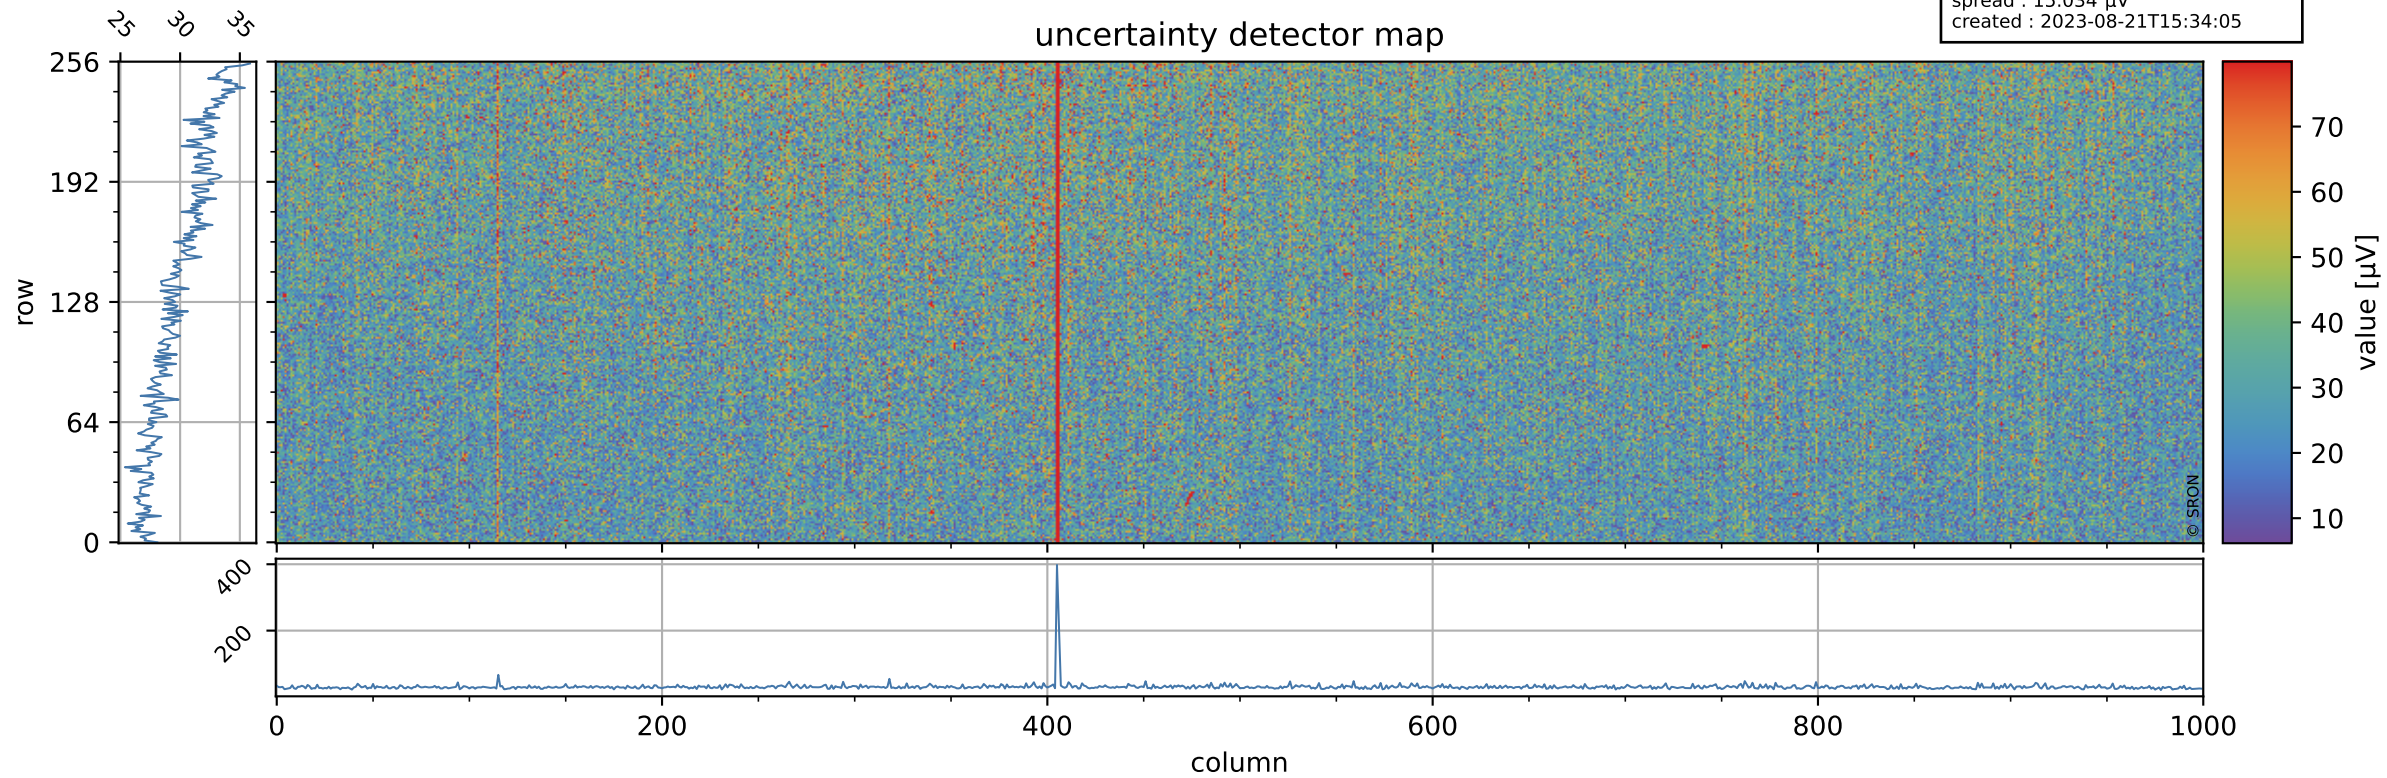

Tropomi SWIR offset (official)

orbits : 20 in [30082, 30127]
coverage : 2023-08-03 / 2023-08-06
median : 0.52604 V
spread : 0.035914 V
created : 2023-08-21T15:34:05

value detector map

Tropomi SWIR offset (official)

orbits : 20 in [30082, 30127]
coverage : 2023-08-03 / 2023-08-06
median : 30.138 μV
spread : 15.034 μV
created : 2023-08-21T15:34:05

Tropomi SWIR offset (official)

orbits : 20 in [30082, 30127]
coverage : 2023-08-03 / 2023-08-06
median : 0.033736 mV
spread : 0.41602 mV
created : 2023-08-21T15:34:05

value compared with SWIR offset CKD

Tropomi SWIR offset (official) ground-tracks of Sentinel-5P

orbits : 20 in [30082, 30127]
coverage : 2023-08-03 / 2023-08-06
created : 2023-08-21T15:34:05

Tropomi SWIR offset (official)

orbits : [2827, 30127]
coverage : 2018-04-30 / 2023-08-06
created : 2023-08-21T15:34:06

trend of detector median & temperatures