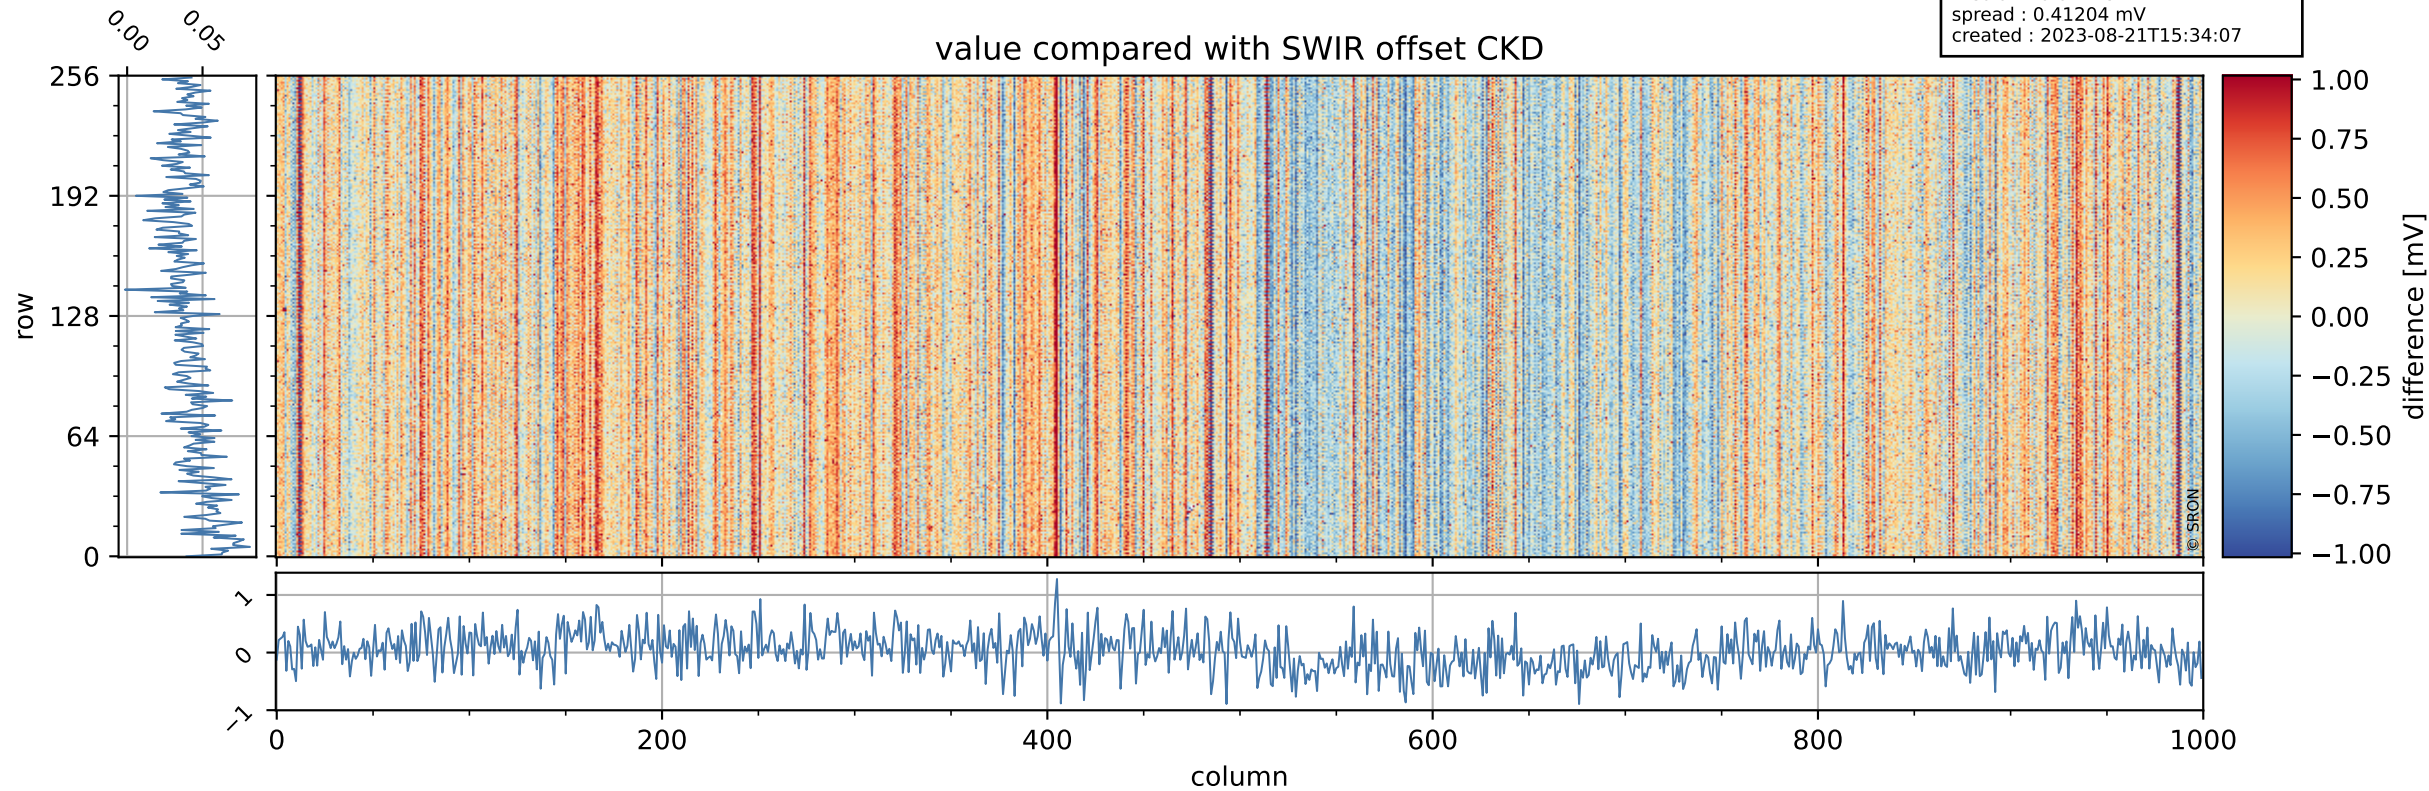

Tropomi SWIR offset (official)

orbits : 16 in [30097, 30142]
coverage : 2023-08-04 / 2023-08-08
median : 0.52605 V
spread : 0.035913 V
created : 2023-08-21T15:34:07

value detector map

Tropomi SWIR offset (official)

orbits : 16 in [30097, 30142]
coverage : 2023-08-04 / 2023-08-08
median : 31.418 μV
spread : 15.4 μV
created : 2023-08-21T15:34:07

Tropomi SWIR offset (official)

orbits : 16 in [30097, 30142]
coverage : 2023-08-04 / 2023-08-08
median : 0.041487 mV
spread : 0.41204 mV
created : 2023-08-21T15:34:07

value compared with SWIR offset CKD

Tropomi SWIR offset (official) ground-tracks of Sentinel-5P

orbits : 16 in [30097, 30142]
coverage : 2023-08-04 / 2023-08-08
created : 2023-08-21T15:34:08

Tropomi SWIR offset (official)

orbits : [2827, 30142]
coverage : 2018-04-30 / 2023-08-08
created : 2023-08-21T15:34:08

trend of detector median & temperatures