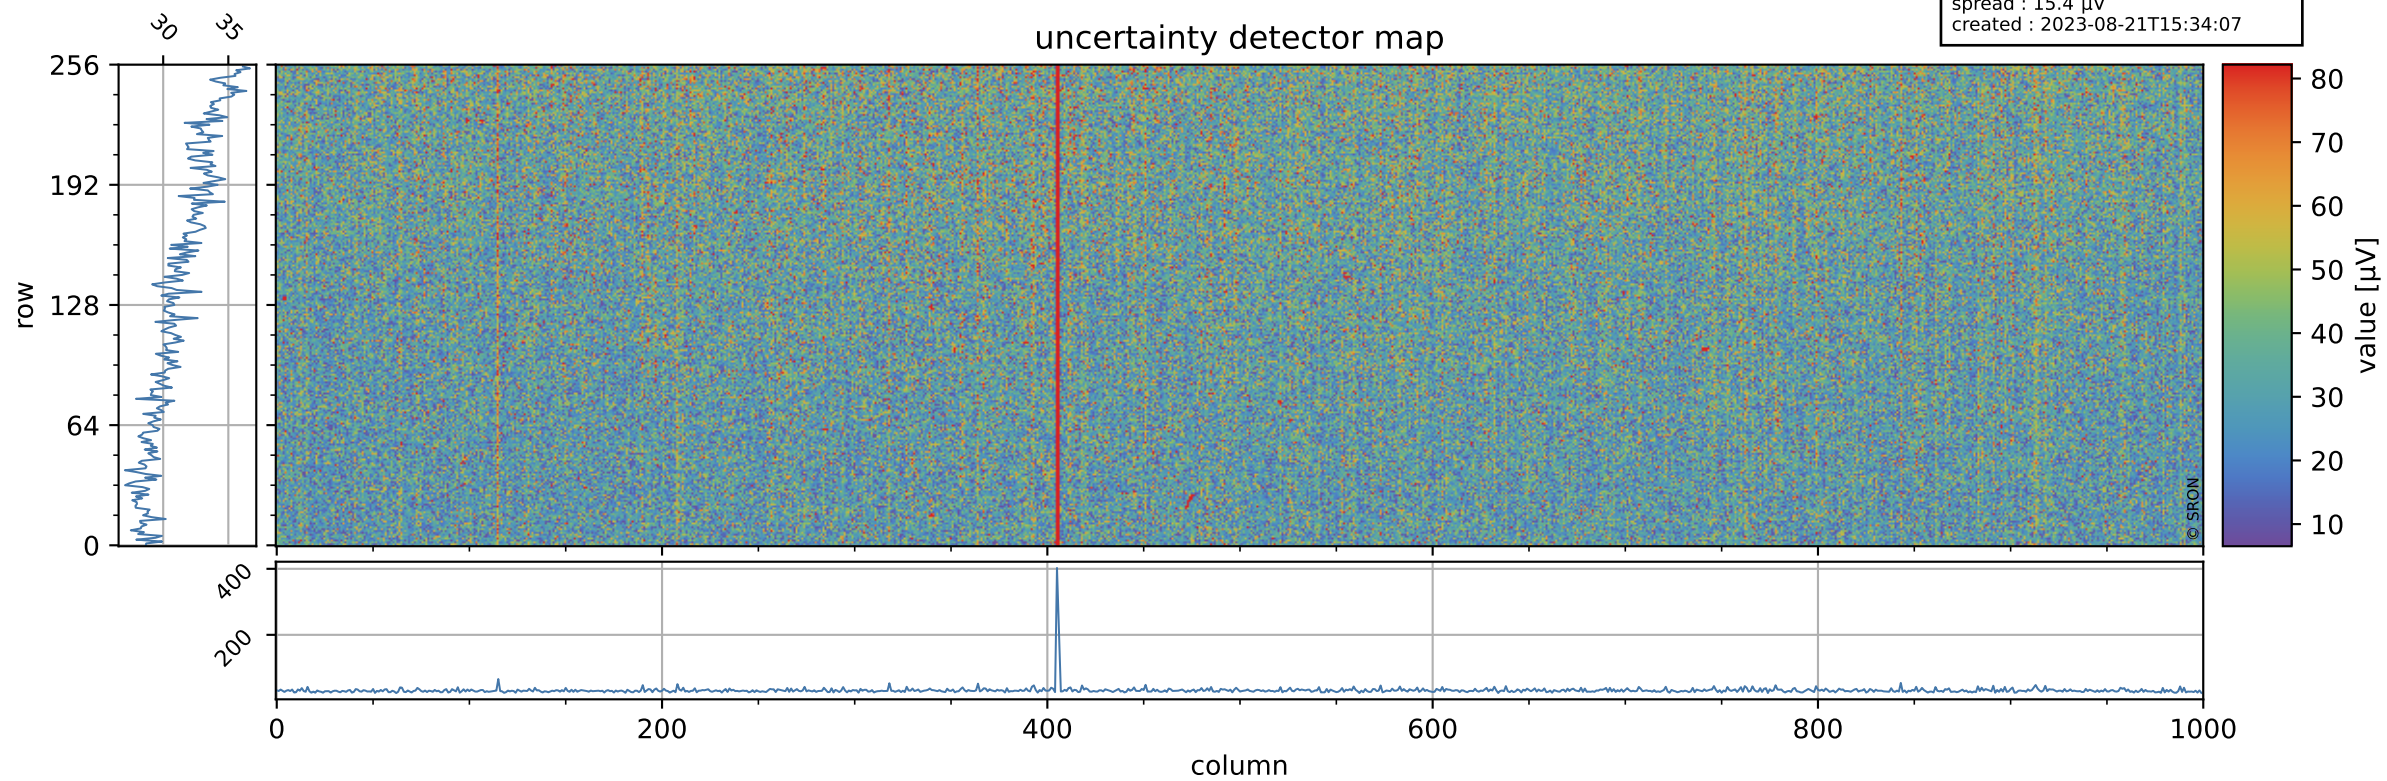

Tropomi SWIR offset (official)

orbits : 16 in [30097, 30142]
coverage : 2023-08-04 / 2023-08-08
median : 0.52605 V
spread : 0.035913 V
created : 2023-08-21T15:34:07

value detector map

Tropomi SWIR offset (official)

orbits : 16 in [30097, 30142]
coverage : 2023-08-04 / 2023-08-08
median : 31.418 μV
spread : 15.4 μV
created : 2023-08-21T15:34:07

Tropomi SWIR offset (official)

orbits : 16 in [30097, 30142]
coverage : 2023-08-04 / 2023-08-08
median : 0.041487 mV
spread : 0.41204 mV
created : 2023-08-21T15:34:07

value compared with SWIR offset CKD

Tropomi SWIR offset (official) ground-tracks of Sentinel-5P

orbits : 16 in [30097, 30142]
coverage : 2023-08-04 / 2023-08-08
created : 2023-08-21T15:34:08

Tropomi SWIR offset (official)

orbits : [2827, 30142]
coverage : 2018-04-30 / 2023-08-08
created : 2023-08-21T15:34:08

trend of detector median & temperatures