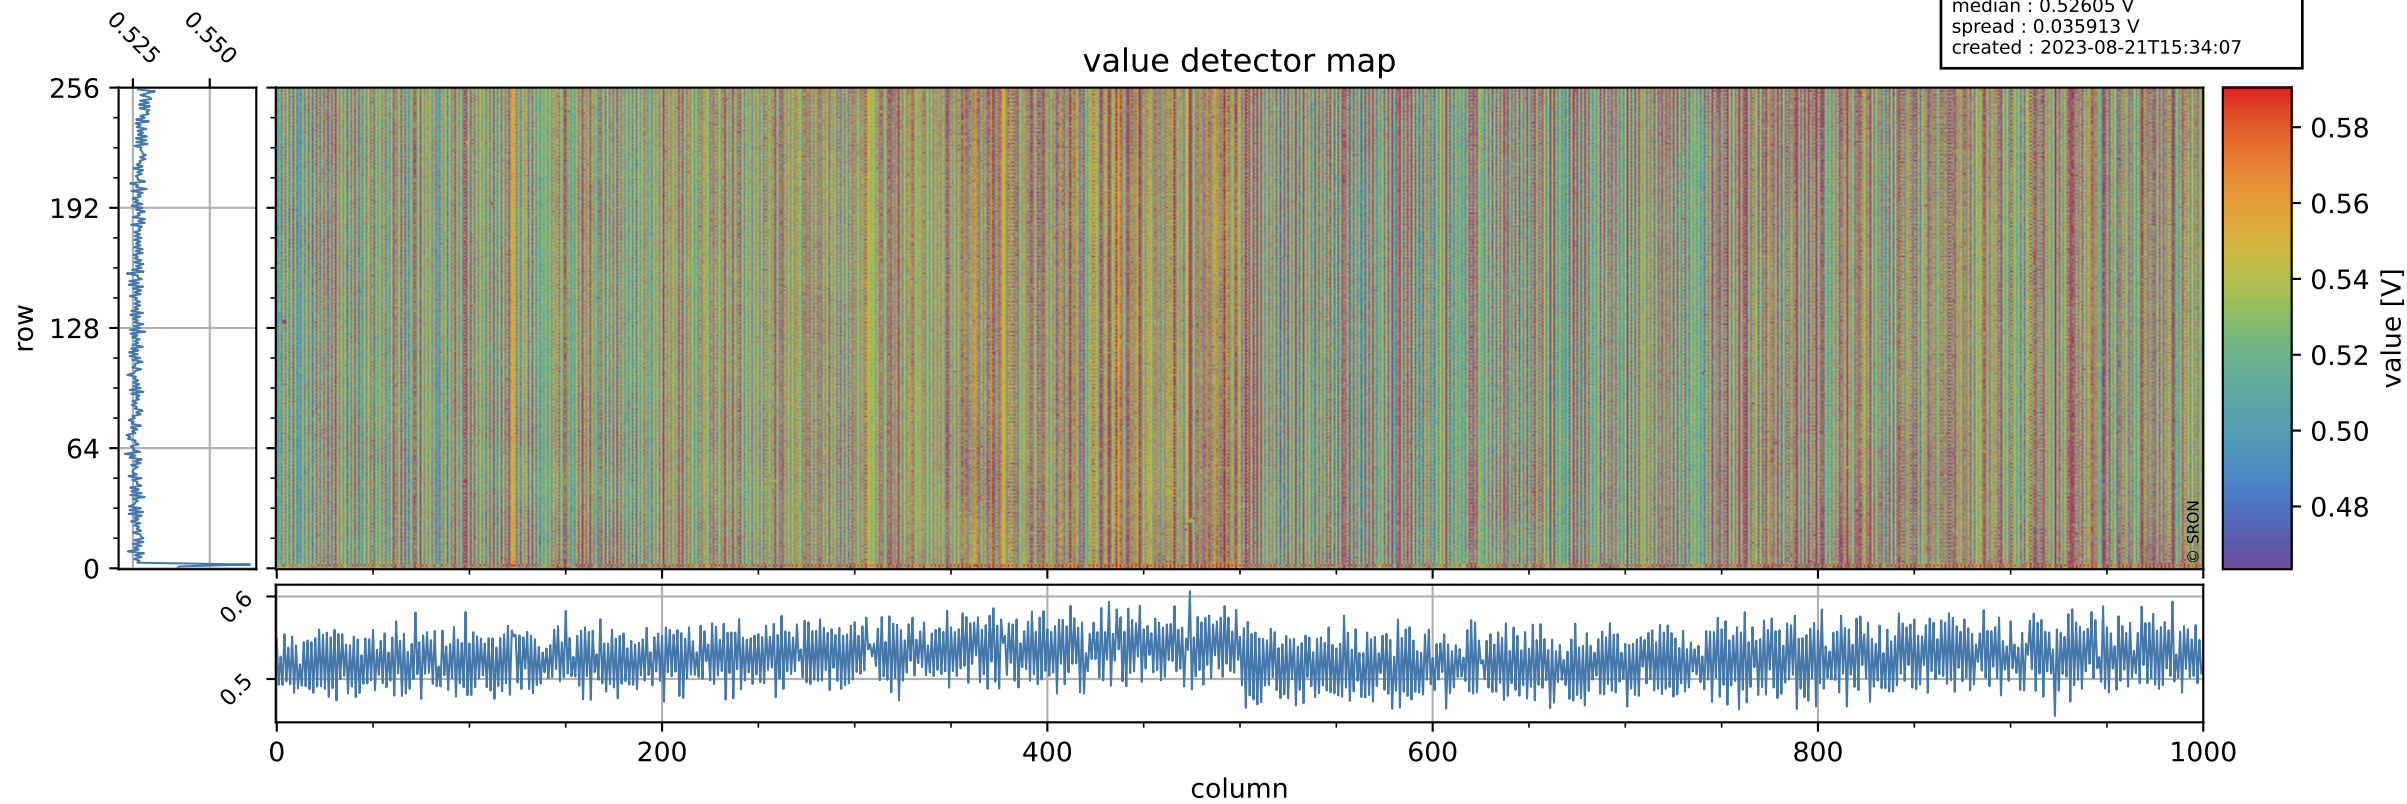

Tropomi SWIR offset (official)

orbits : 16 in [30097, 30142]
coverage : 2023-08-04 / 2023-08-08
median : 0.52605 V
spread : 0.035913 V
created : 2023-08-21T15:34:07

value detector map

Tropomi SWIR offset (official)

orbits : 16 in [30097, 30142]
coverage : 2023-08-04 / 2023-08-08
median : 31.418 μV
spread : 15.4 μV
created : 2023-08-21T15:34:07

Tropomi SWIR offset (official)

orbits : 16 in [30097, 30142]
coverage : 2023-08-04 / 2023-08-08
median : 0.041487 mV
spread : 0.41204 mV
created : 2023-08-21T15:34:07

value compared with SWIR offset CKD

Tropomi SWIR offset (official) ground-tracks of Sentinel-5P

orbits : 16 in [30097, 30142]
coverage : 2023-08-04 / 2023-08-08
created : 2023-08-21T15:34:08

Tropomi SWIR offset (official)

orbits : [2827, 30142]
coverage : 2018-04-30 / 2023-08-08
created : 2023-08-21T15:34:08

trend of detector median & temperatures