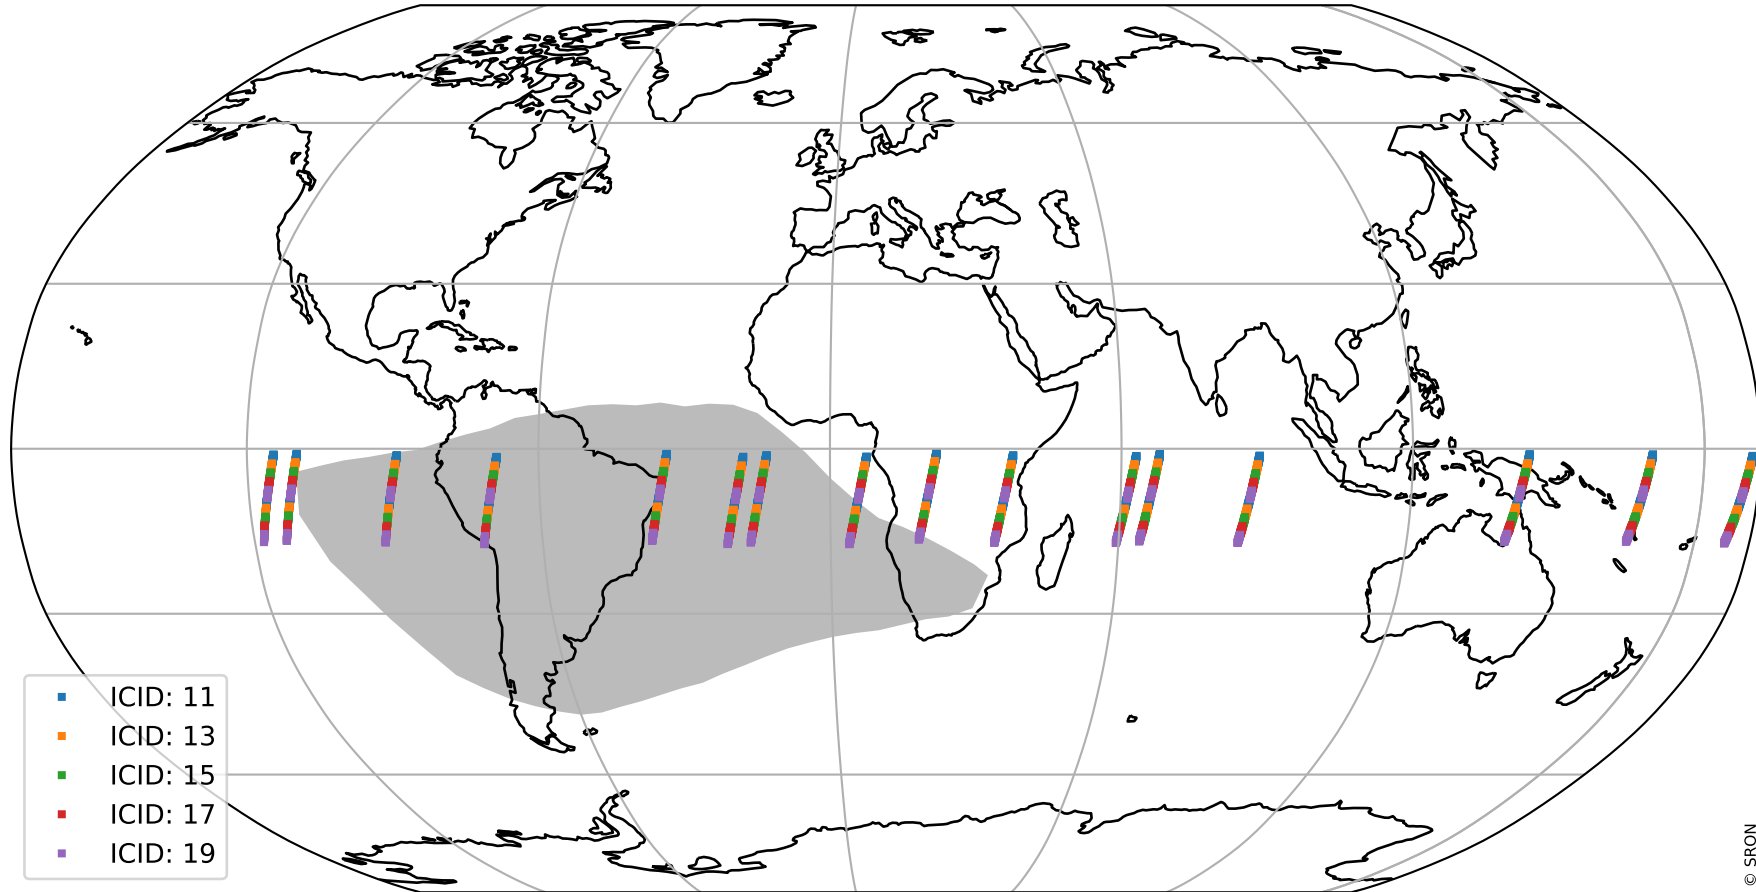

Tropomi SWIR offset (official)

orbits : 16 in [30097, 30142]
coverage : 2023-08-04 / 2023-08-08
median : 0.52605 V
spread : 0.035913 V
created : 2023-08-21T15:34:07

value detector map

Tropomi SWIR offset (official)

orbits : 16 in [30097, 30142]
coverage : 2023-08-04 / 2023-08-08
median : 31.418 μV
spread : 15.4 μV
created : 2023-08-21T15:34:07

Tropomi SWIR offset (official)

orbits : 16 in [30097, 30142]
coverage : 2023-08-04 / 2023-08-08
median : 0.041487 mV
spread : 0.41204 mV
created : 2023-08-21T15:34:07

value compared with SWIR offset CKD

Tropomi SWIR offset (official) ground-tracks of Sentinel-5P

orbits : 16 in [30097, 30142]
coverage : 2023-08-04 / 2023-08-08
created : 2023-08-21T15:34:08

Tropomi SWIR offset (official)

orbits : [2827, 30142]
coverage : 2018-04-30 / 2023-08-08
created : 2023-08-21T15:34:08

trend of detector median & temperatures