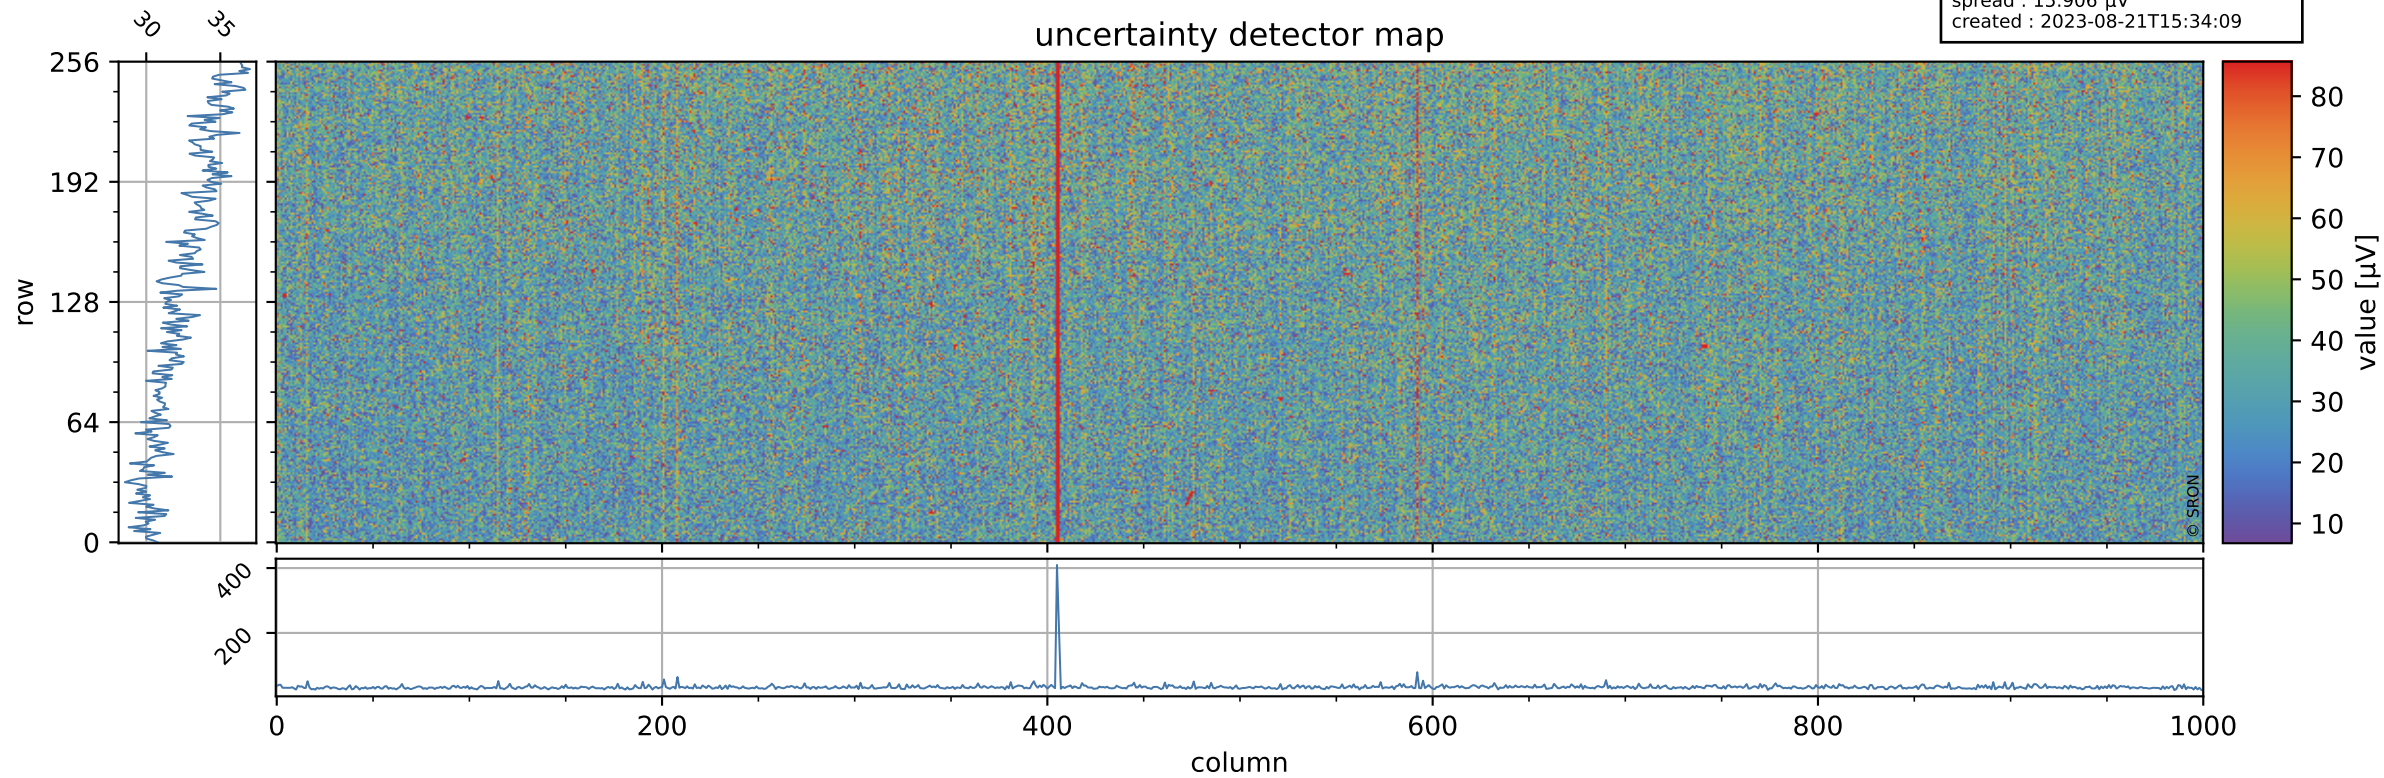

Tropomi SWIR offset (official)

orbits : 13 in [30112, 30157]
coverage : 2023-08-05 / 2023-08-08
median : 0.52605 V
spread : 0.035913 V
created : 2023-08-21T15:34:09

value detector map

Tropomi SWIR offset (official)

orbits : 13 in [30112, 30157]
coverage : 2023-08-05 / 2023-08-08
median : 32.725 μV
spread : 15.906 μV
created : 2023-08-21T15:34:09

Tropomi SWIR offset (official)

orbits : 13 in [30112, 30157]
coverage : 2023-08-05 / 2023-08-08
median : 0.041579 mV
spread : 0.41264 mV
created : 2023-08-21T15:34:10

value compared with SWIR offset CKD

Tropomi SWIR offset (official) ground-tracks of Sentinel-5P

orbits : 13 in [30112, 30157]
coverage : 2023-08-05 / 2023-08-08
created : 2023-08-21T15:34:10

Tropomi SWIR offset (official)

orbits : [2827, 30157]
coverage : 2018-04-30 / 2023-08-08
created : 2023-08-21T15:34:10

trend of detector median & temperatures