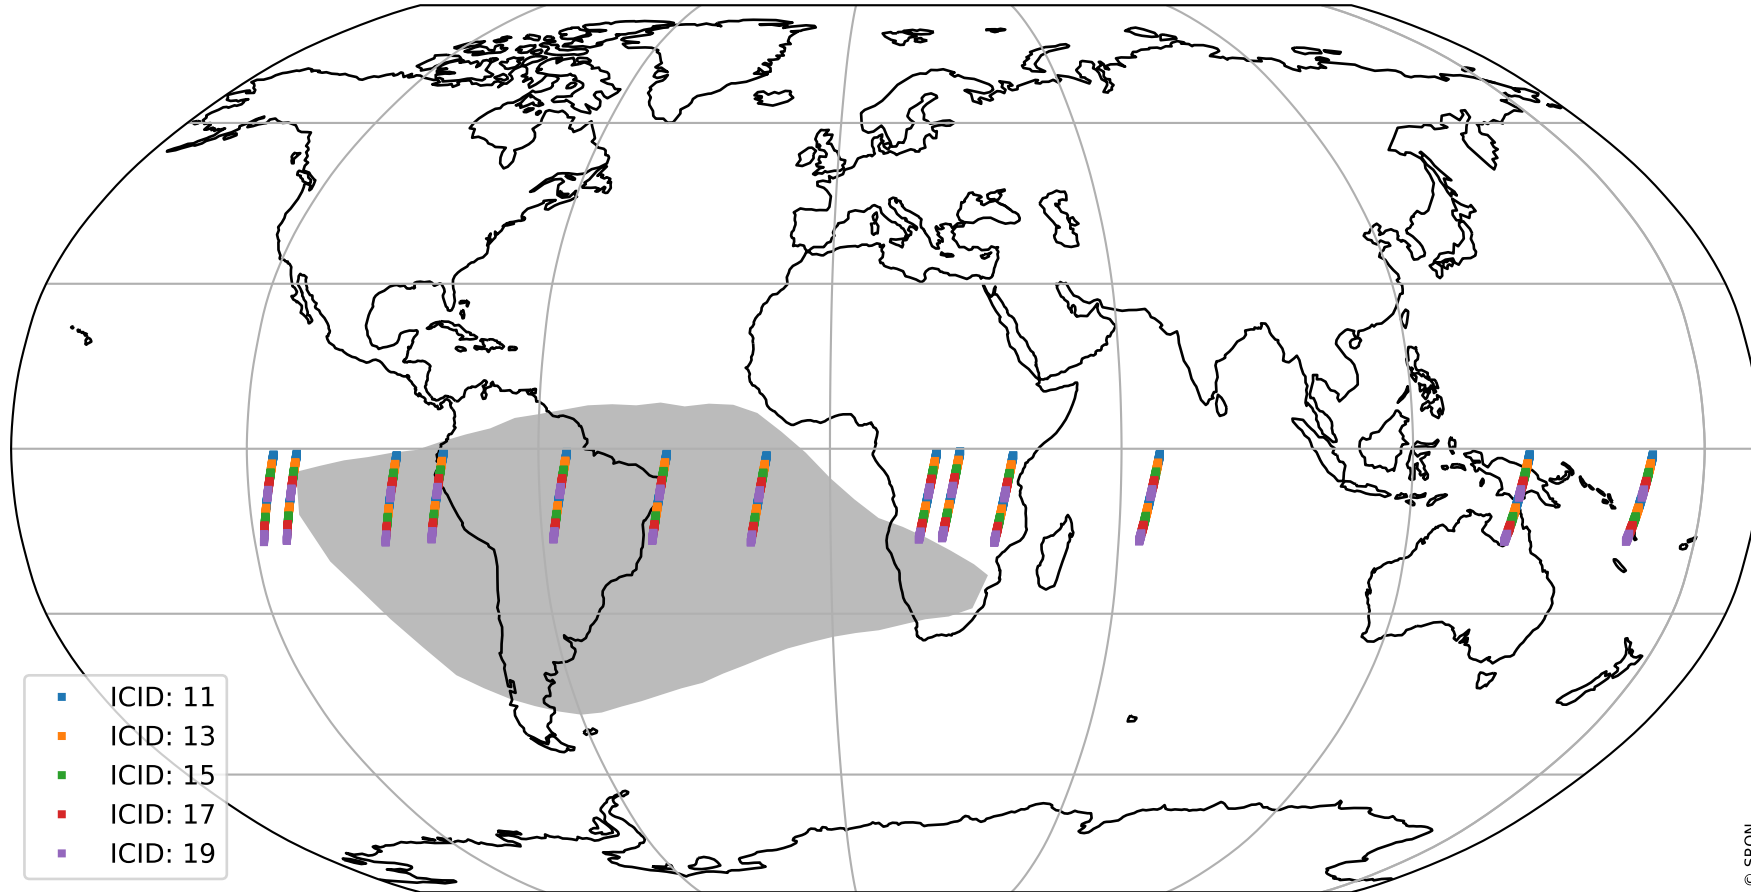

Tropomi SWIR offset (official)

orbits : 13 in [30112, 30157]
coverage : 2023-08-05 / 2023-08-08
median : 0.52605 V
spread : 0.035913 V
created : 2023-08-21T15:34:09

value detector map

Tropomi SWIR offset (official)

orbits : 13 in [30112, 30157]
coverage : 2023-08-05 / 2023-08-08
median : 32.725 μV
spread : 15.906 μV
created : 2023-08-21T15:34:09

Tropomi SWIR offset (official)

orbits : 13 in [30112, 30157]
coverage : 2023-08-05 / 2023-08-08
median : 0.041579 mV
spread : 0.41264 mV
created : 2023-08-21T15:34:10

value compared with SWIR offset CKD

Tropomi SWIR offset (official) ground-tracks of Sentinel-5P

orbits : 13 in [30112, 30157]
coverage : 2023-08-05 / 2023-08-08
created : 2023-08-21T15:34:10

Tropomi SWIR offset (official)

orbits : [2827, 30157]
coverage : 2018-04-30 / 2023-08-08
created : 2023-08-21T15:34:10

trend of detector median & temperatures