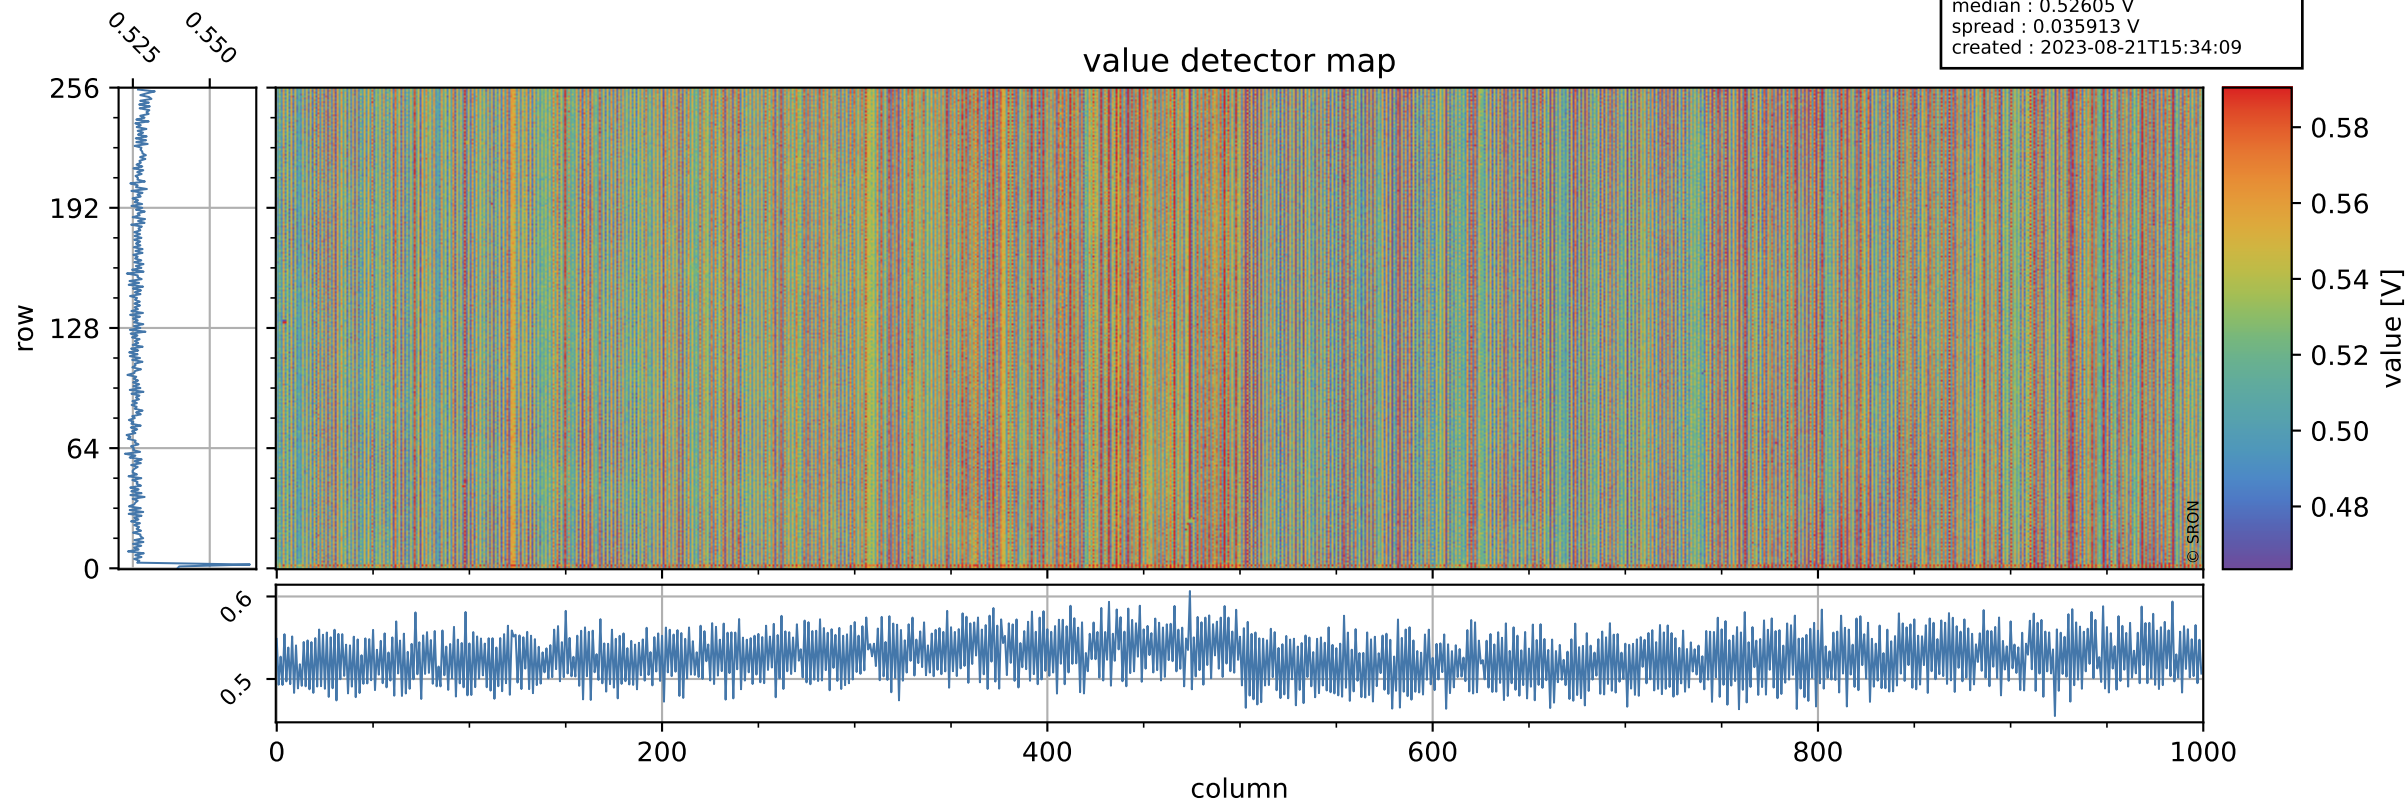

Tropomi SWIR offset (official)

orbits : 13 in [30112, 30157]
coverage : 2023-08-05 / 2023-08-08
median : 0.52605 V
spread : 0.035913 V
created : 2023-08-21T15:34:09

value detector map

Tropomi SWIR offset (official)

orbits : 13 in [30112, 30157]
coverage : 2023-08-05 / 2023-08-08
median : 32.725 μV
spread : 15.906 μV
created : 2023-08-21T15:34:09

Tropomi SWIR offset (official)

orbits : 13 in [30112, 30157]
coverage : 2023-08-05 / 2023-08-08
median : 0.041579 mV
spread : 0.41264 mV
created : 2023-08-21T15:34:10

value compared with SWIR offset CKD

Tropomi SWIR offset (official) ground-tracks of Sentinel-5P

orbits : 13 in [30112, 30157]
coverage : 2023-08-05 / 2023-08-08
created : 2023-08-21T15:34:10

Tropomi SWIR offset (official)

orbits : [2827, 30157]
coverage : 2018-04-30 / 2023-08-08
created : 2023-08-21T15:34:10

trend of detector median & temperatures