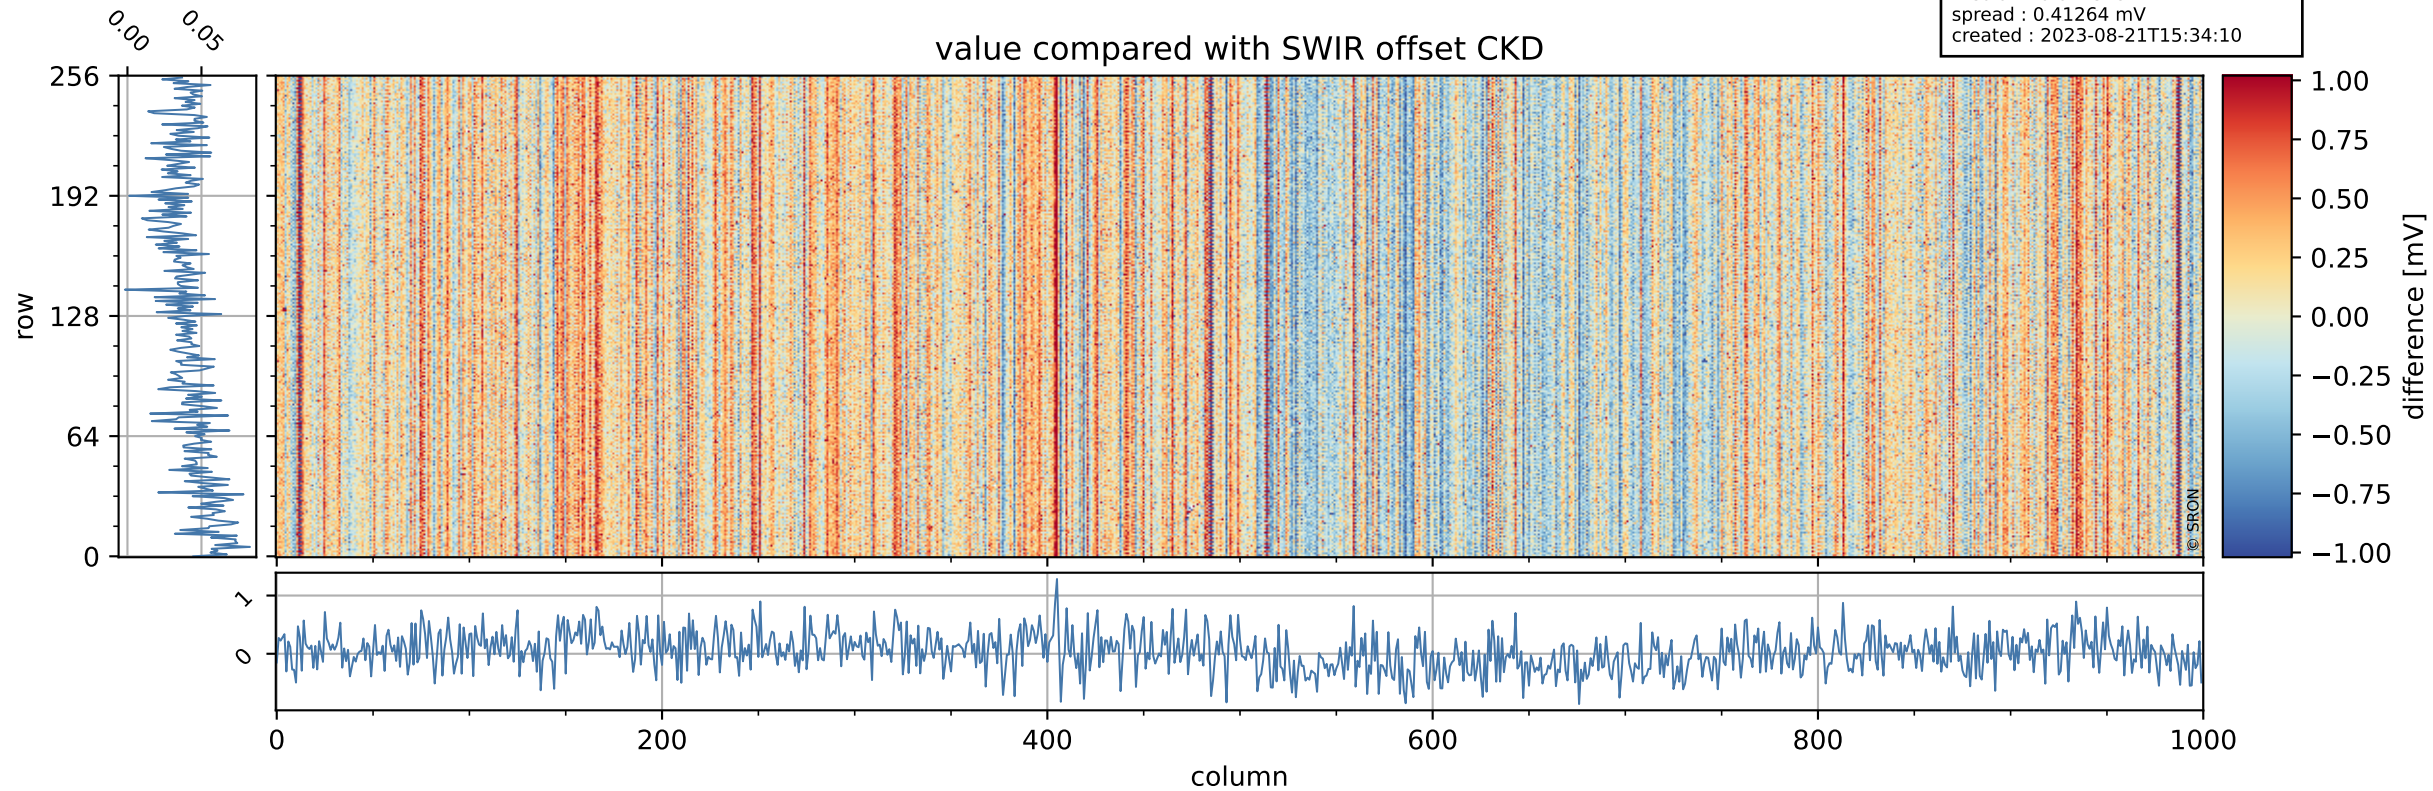

Tropomi SWIR offset (official)

orbits : 13 in [30112, 30157]
coverage : 2023-08-05 / 2023-08-08
median : 0.52605 V
spread : 0.035913 V
created : 2023-08-21T15:34:09

value detector map

Tropomi SWIR offset (official)

orbits : 13 in [30112, 30157]
coverage : 2023-08-05 / 2023-08-08
median : 32.725 μV
spread : 15.906 μV
created : 2023-08-21T15:34:09

Tropomi SWIR offset (official)

orbits : 13 in [30112, 30157]
coverage : 2023-08-05 / 2023-08-08
median : 0.041579 mV
spread : 0.41264 mV
created : 2023-08-21T15:34:10

value compared with SWIR offset CKD

Tropomi SWIR offset (official) ground-tracks of Sentinel-5P

orbits : 13 in [30112, 30157]
coverage : 2023-08-05 / 2023-08-08
created : 2023-08-21T15:34:10

Tropomi SWIR offset (official)

orbits : [2827, 30157]
coverage : 2018-04-30 / 2023-08-08
created : 2023-08-21T15:34:10

trend of detector median & temperatures