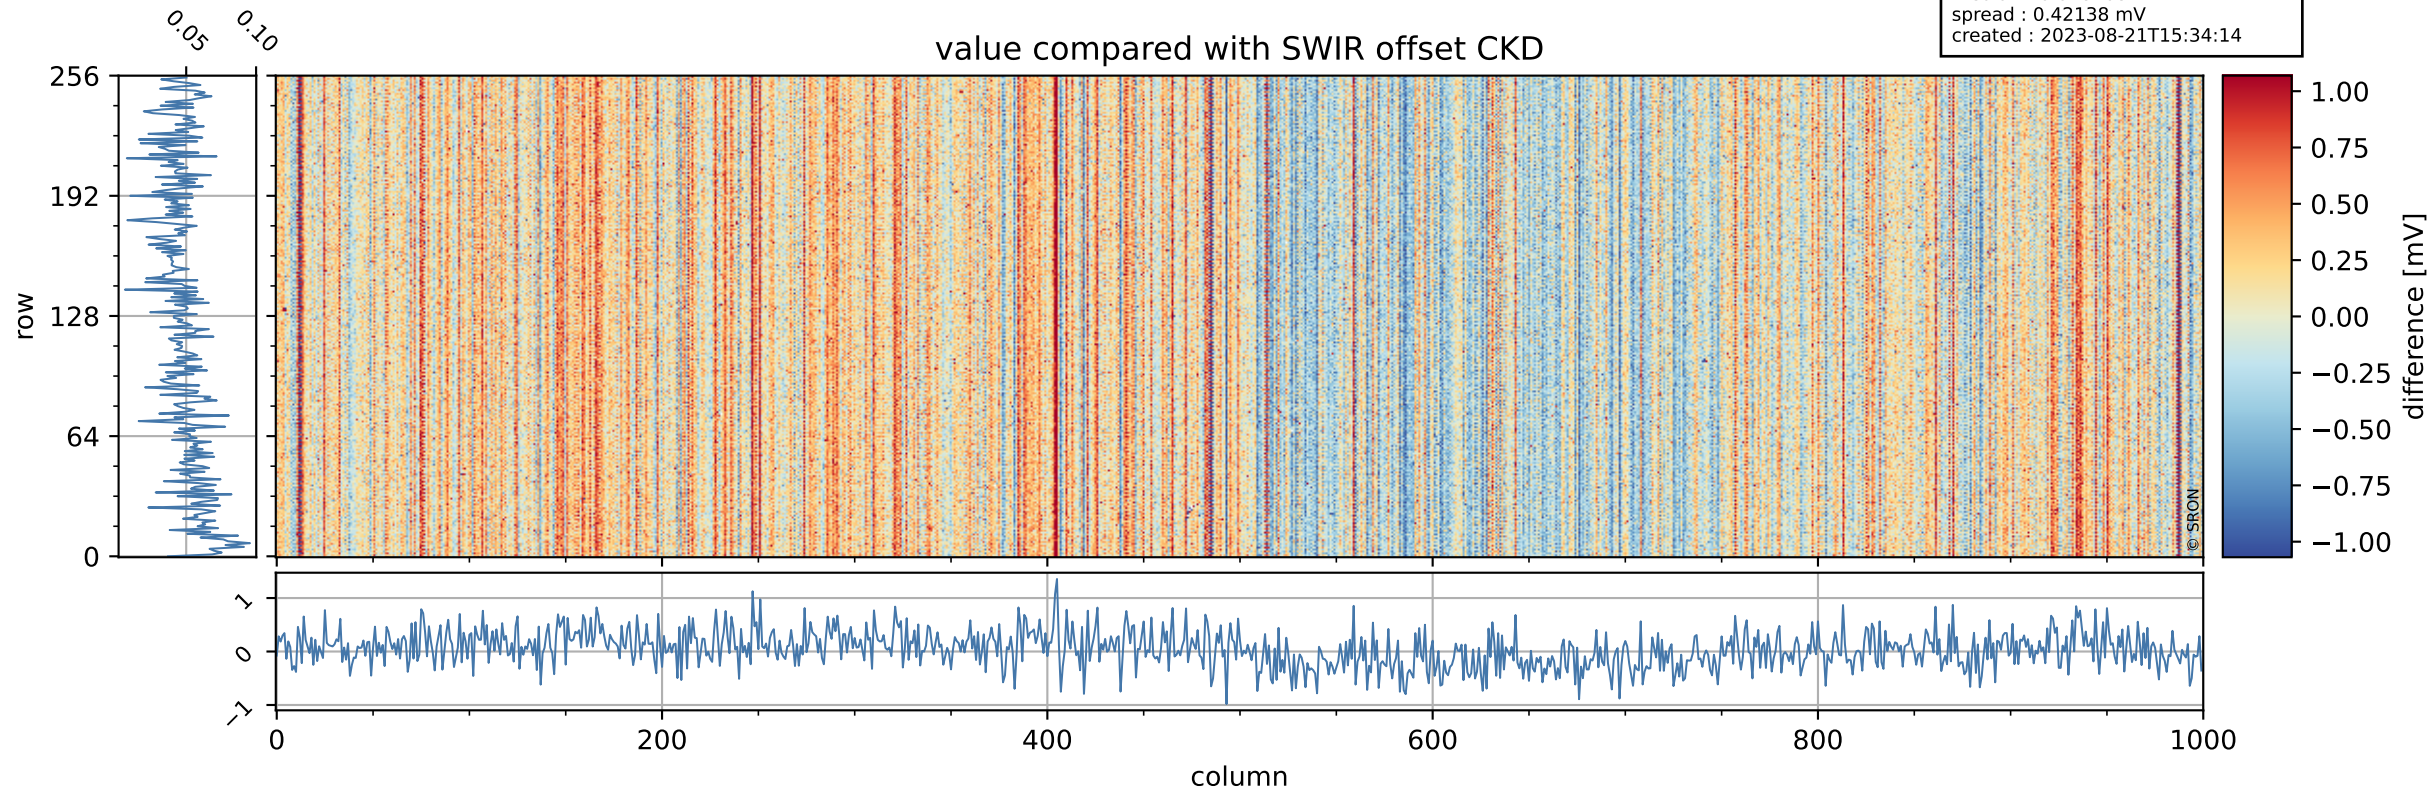

# Tropomi SWIR offset (official)

orbits : 12 in [30142, 30187]  
coverage : 2023-08-08 / 2023-08-11  
median : 0.04396 mV  
spread : 0.020117 mV  
created : 2023-08-21T15:34:14

## uncertainty detector map

# Tropomi SWIR offset (official)

orbits : 12 in [30142, 30187]  
coverage : 2023-08-08 / 2023-08-11  
median : 0.048468 mV  
spread : 0.42138 mV  
created : 2023-08-21T15:34:14

value compared with SWIR offset CKD

# Tropomi SWIR offset (official) ground-tracks of Sentinel-5P

orbits : 12 in [30142, 30187]  
coverage : 2023-08-08 / 2023-08-11  
created : 2023-08-21T15:34:14