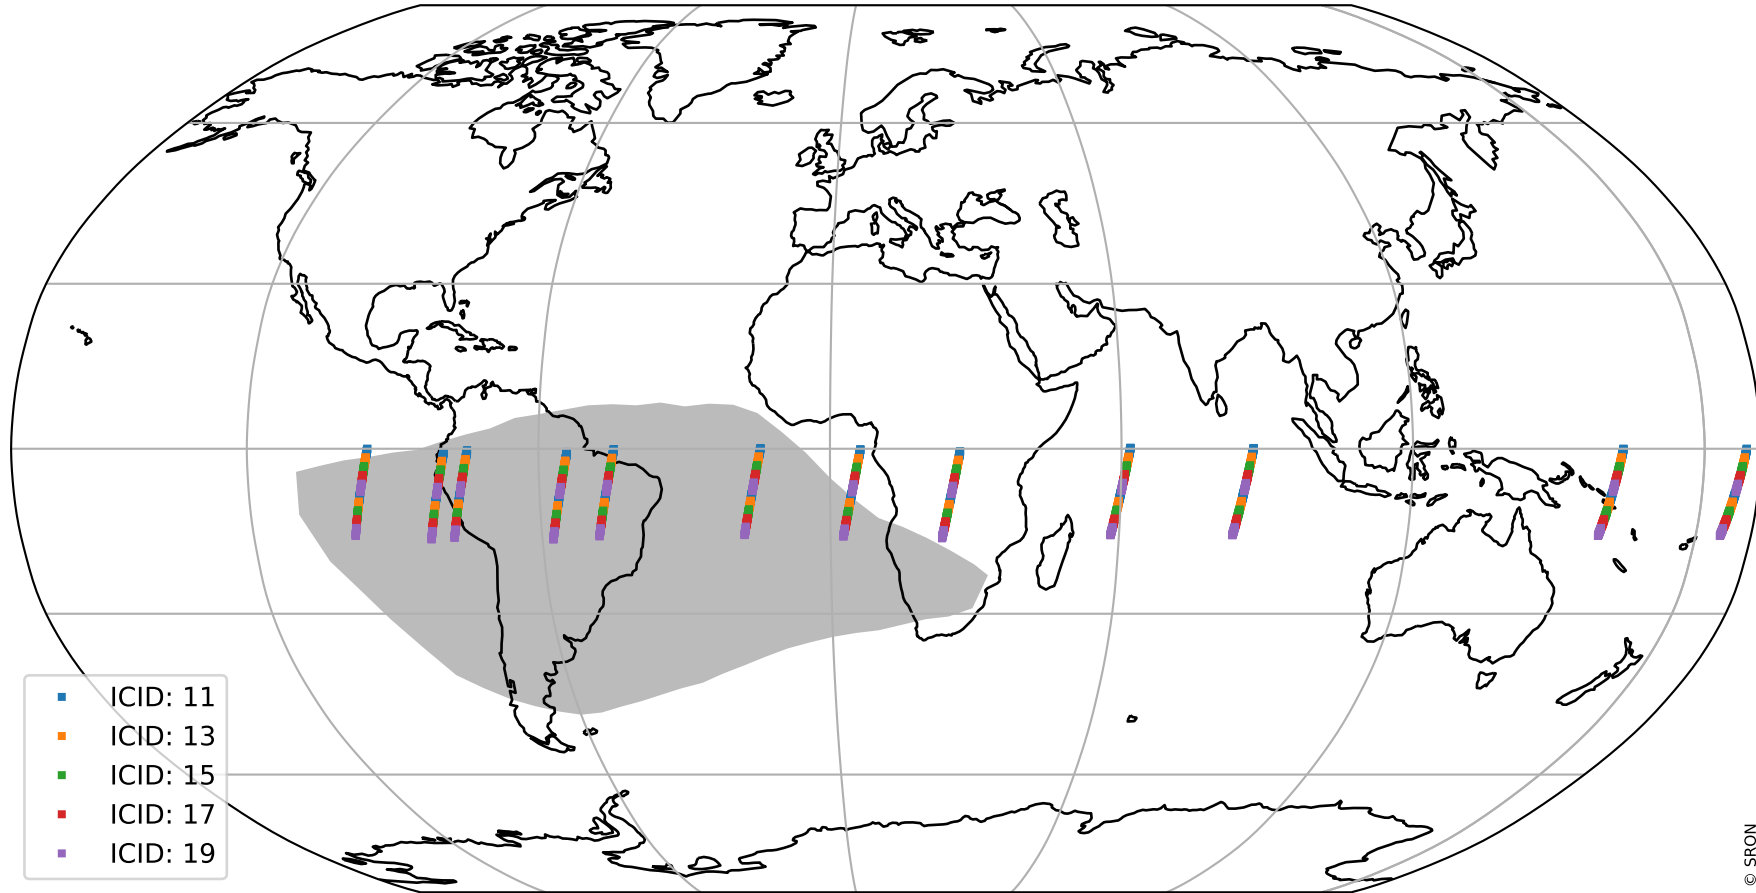

# Tropomi SWIR offset (official)

orbits : 12 in [30142, 30187]  
coverage : 2023-08-08 / 2023-08-11  
median : 0.04396 mV  
spread : 0.020117 mV  
created : 2023-08-21T15:34:14

# Tropomi SWIR offset (official)

orbits : 12 in [30142, 30187]  
coverage : 2023-08-08 / 2023-08-11  
median : 0.048468 mV  
spread : 0.42138 mV  
created : 2023-08-21T15:34:14

value compared with SWIR offset CKD

# Tropomi SWIR offset (official) ground-tracks of Sentinel-5P

orbits : 12 in [30142, 30187]  
coverage : 2023-08-08 / 2023-08-11  
created : 2023-08-21T15:34:14

# Tropomi SWIR offset (official)

orbits : [2827, 30187]  
coverage : 2018-04-30 / 2023-08-11  
created : 2023-08-21T15:34:15