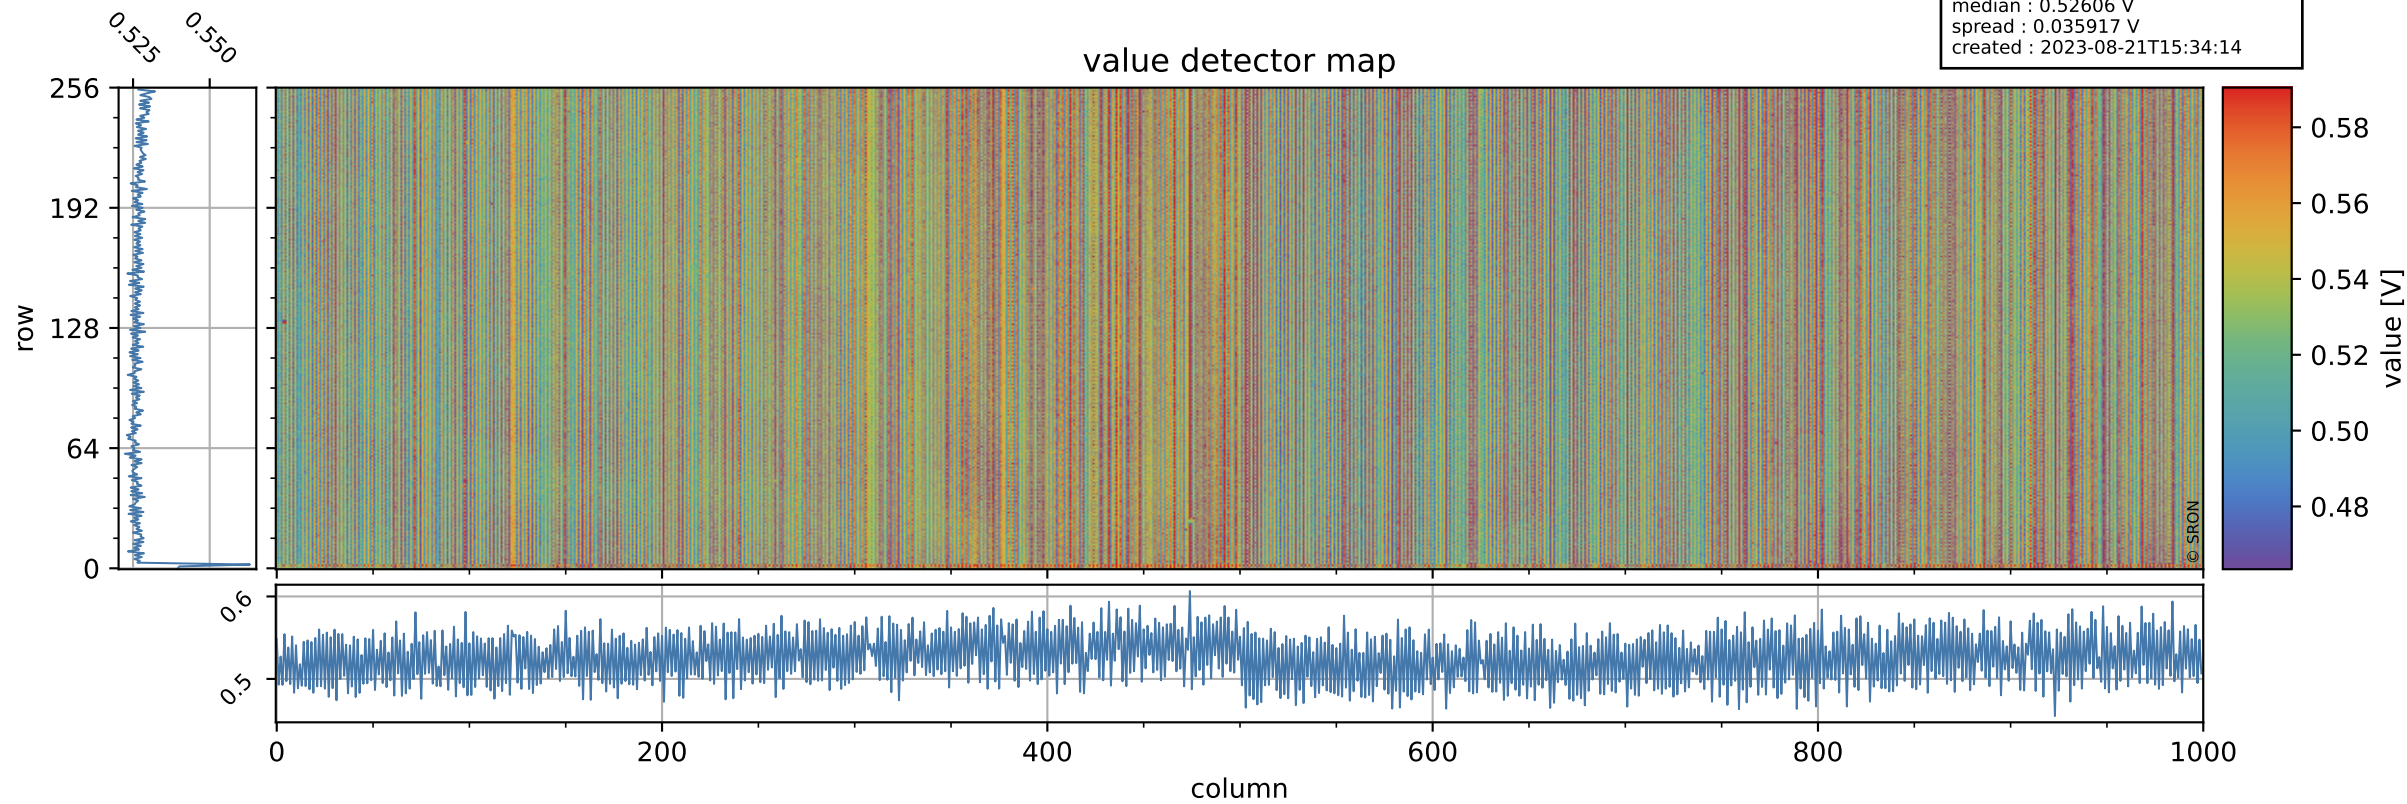

# Tropomi SWIR offset (official)

orbits : 12 in [30142, 30187]  
coverage : 2023-08-08 / 2023-08-11  
median : 0.52606 V  
spread : 0.035917 V  
created : 2023-08-21T15:34:14

## value detector map

# Tropomi SWIR offset (official)

orbits : 12 in [30142, 30187]  
coverage : 2023-08-08 / 2023-08-11  
median : 0.04396 mV  
spread : 0.020117 mV  
created : 2023-08-21T15:34:14

# Tropomi SWIR offset (official) ground-tracks of Sentinel-5P

orbits : 12 in [30142, 30187]  
coverage : 2023-08-08 / 2023-08-11  
created : 2023-08-21T15:34:14