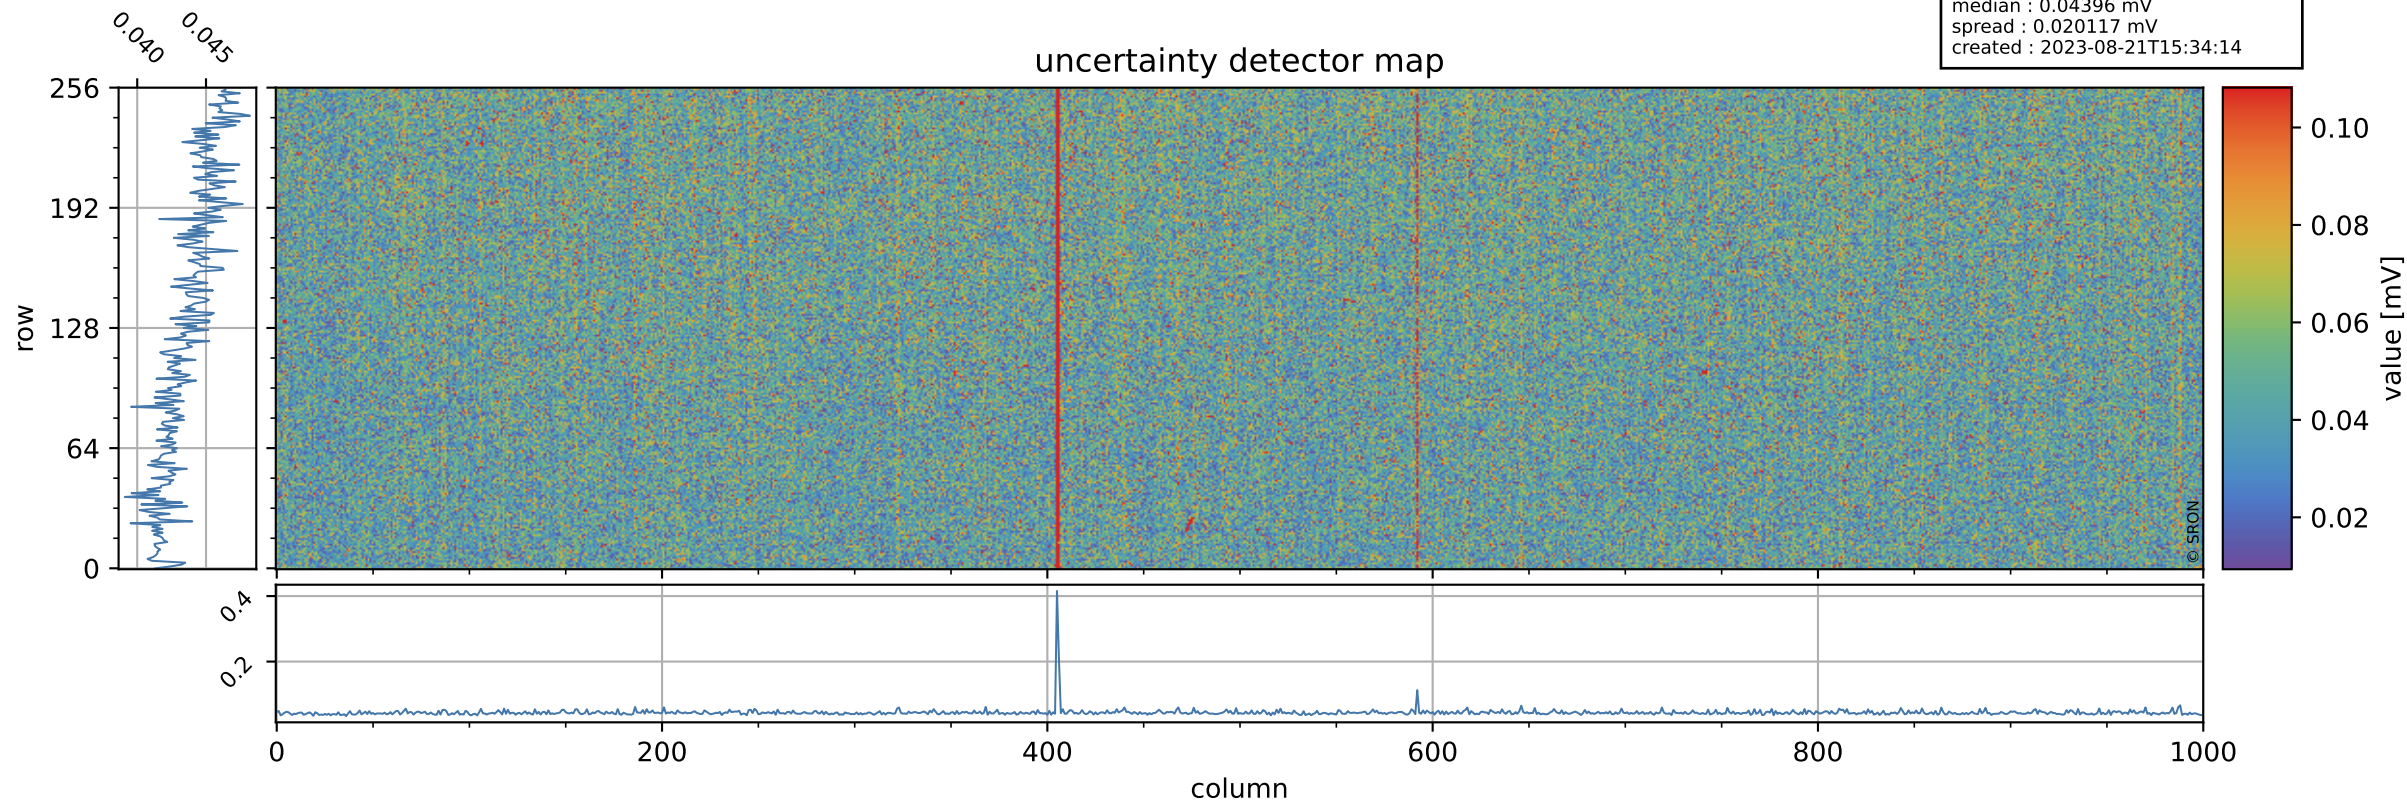

Tropomi SWIR offset (official)

orbits : 12 in [30142, 30187]
coverage : 2023-08-08 / 2023-08-11
median : 0.04396 mV
spread : 0.020117 mV
created : 2023-08-21T15:34:14

uncertainty detector map