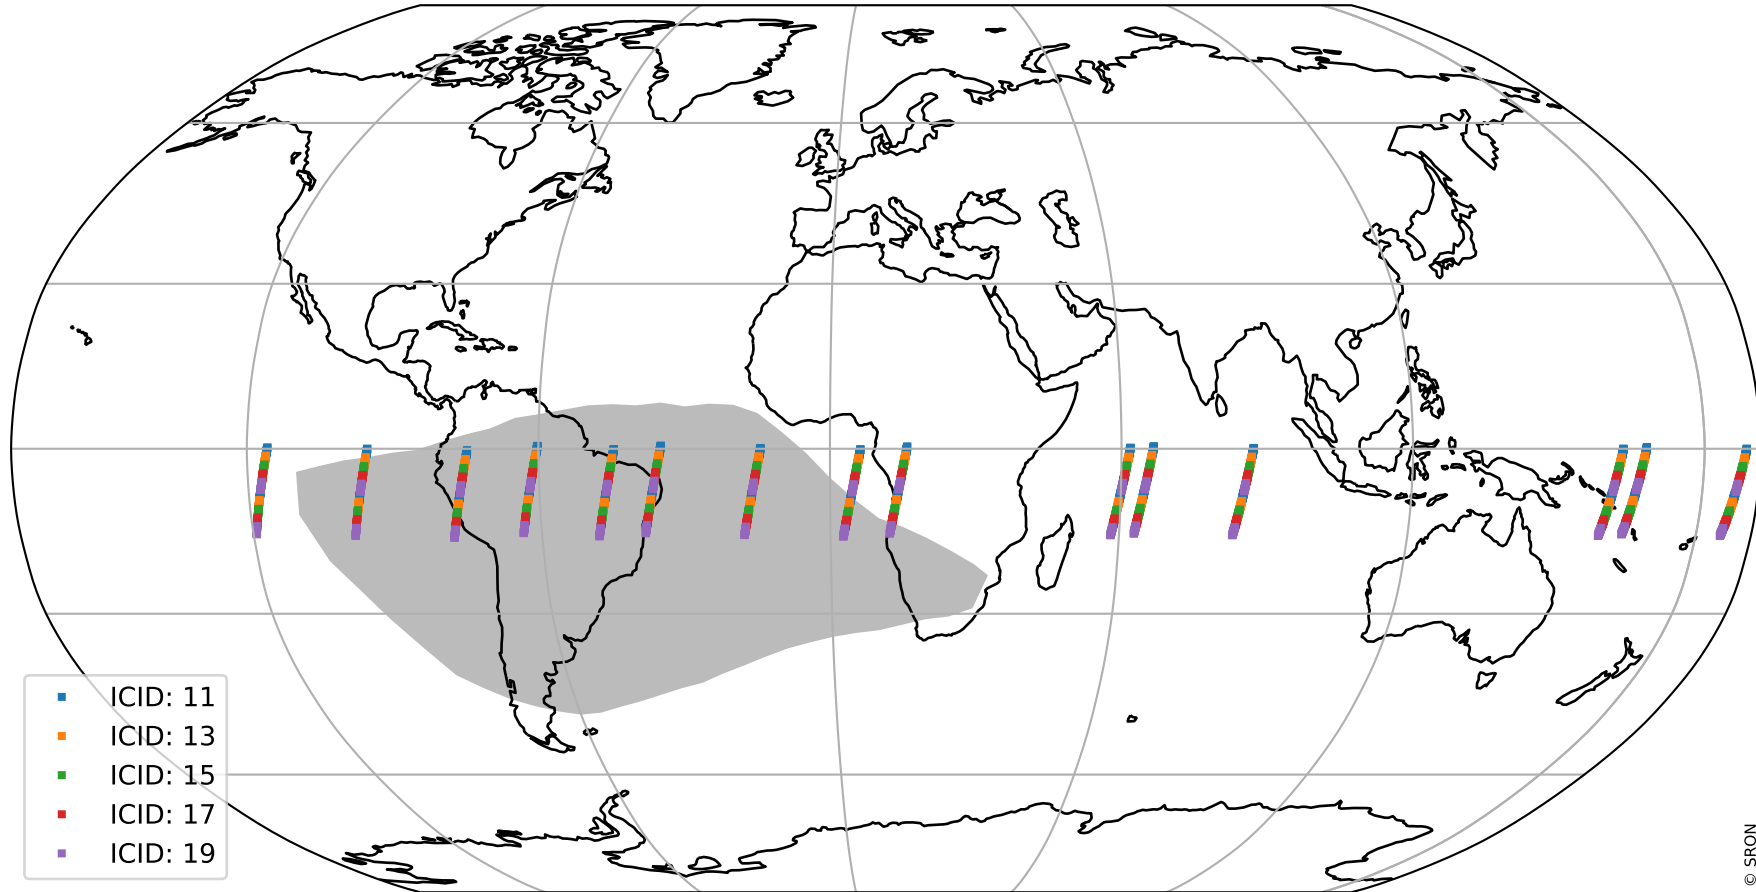

# Tropomi SWIR offset (official)

orbits : 15 in [30157, 30202]  
coverage : 2023-08-09 / 2023-08-12  
median : 37.365  $\mu\text{V}$   
spread : 17.265  $\mu\text{V}$   
created : 2023-08-21T15:34:16

# Tropomi SWIR offset (official)

orbits : 15 in [30157, 30202]  
coverage : 2023-08-09 / 2023-08-12  
median : 0.036265 mV  
spread : 0.41566 mV  
created : 2023-08-21T15:34:16

value compared with SWIR offset CKD

# Tropomi SWIR offset (official) ground-tracks of Sentinel-5P

orbits : 15 in [30157, 30202]  
coverage : 2023-08-09 / 2023-08-12  
created : 2023-08-21T15:34:16

# Tropomi SWIR offset (official)

orbits : [2827, 30202]  
coverage : 2018-04-30 / 2023-08-12  
created : 2023-08-21T15:34:17