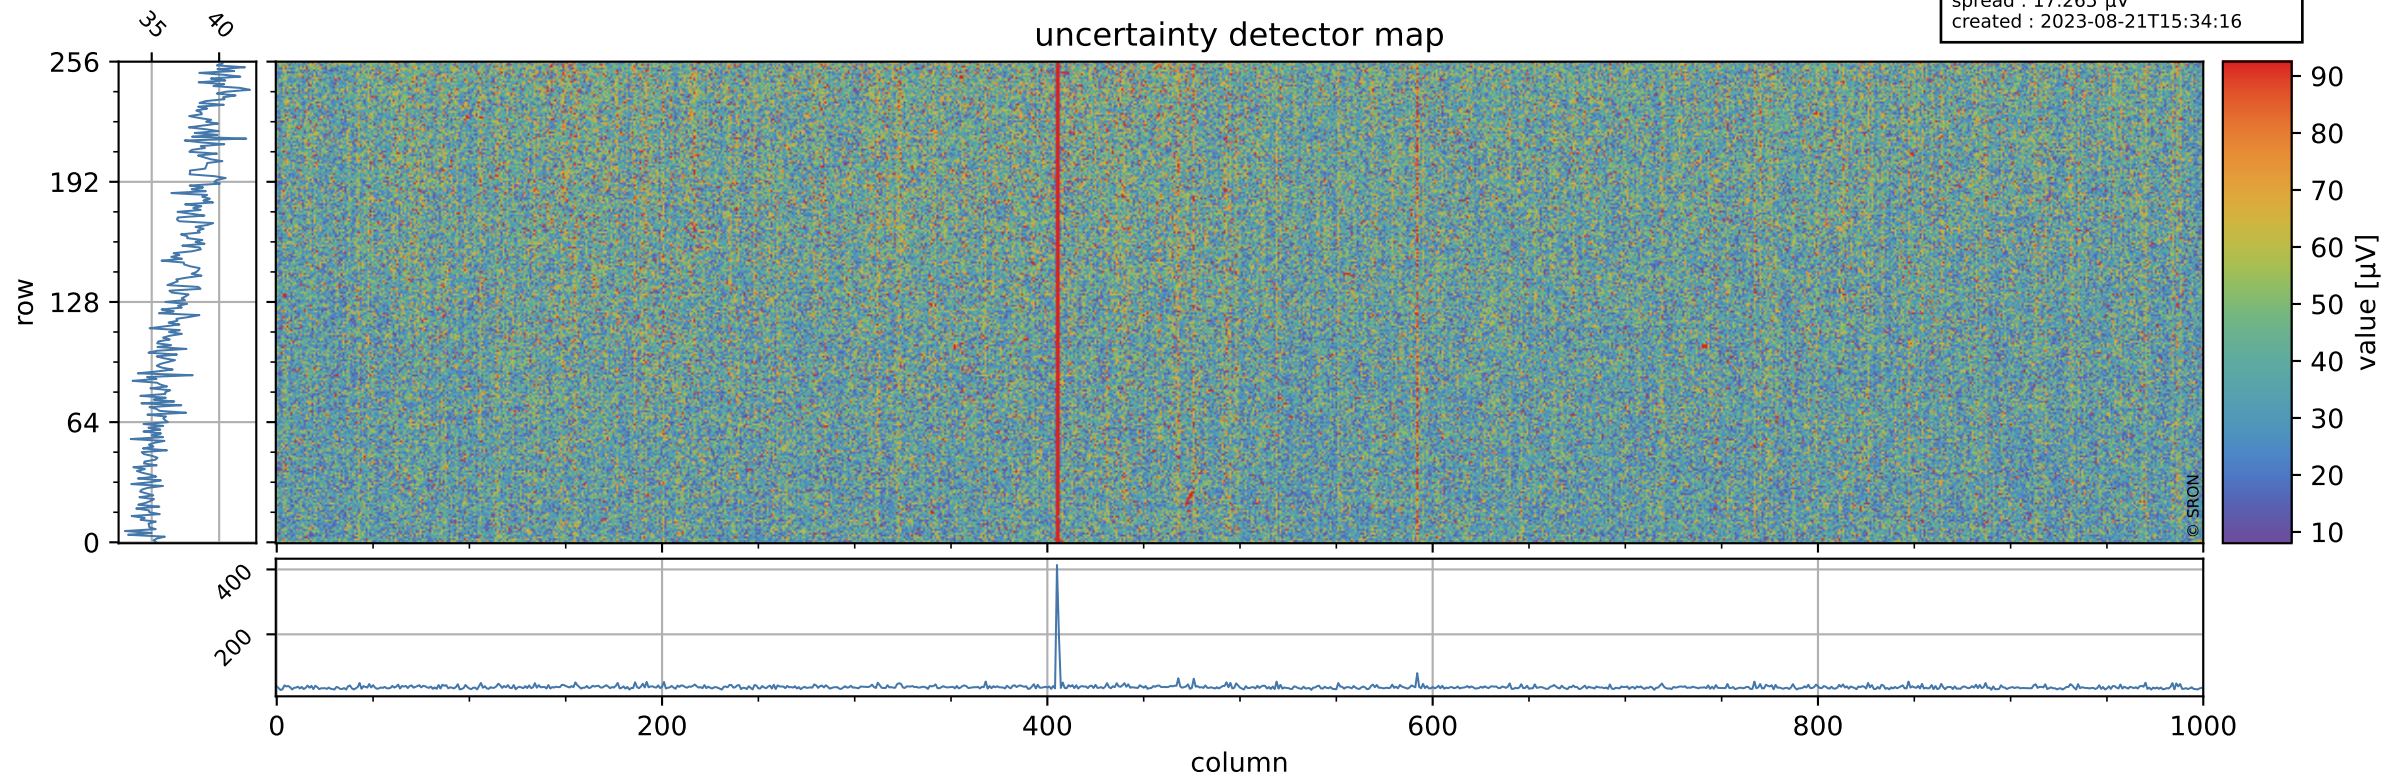

# Tropomi SWIR offset (official)

orbits : 15 in [30157, 30202]  
coverage : 2023-08-09 / 2023-08-12  
median : 0.52605 V  
spread : 0.035917 V  
created : 2023-08-21T15:34:16

## value detector map

# Tropomi SWIR offset (official)

orbits : 15 in [30157, 30202]  
coverage : 2023-08-09 / 2023-08-12  
median : 37.365  $\mu\text{V}$   
spread : 17.265  $\mu\text{V}$   
created : 2023-08-21T15:34:16

# Tropomi SWIR offset (official) ground-tracks of Sentinel-5P

orbits : 15 in [30157, 30202]  
coverage : 2023-08-09 / 2023-08-12  
created : 2023-08-21T15:34:16