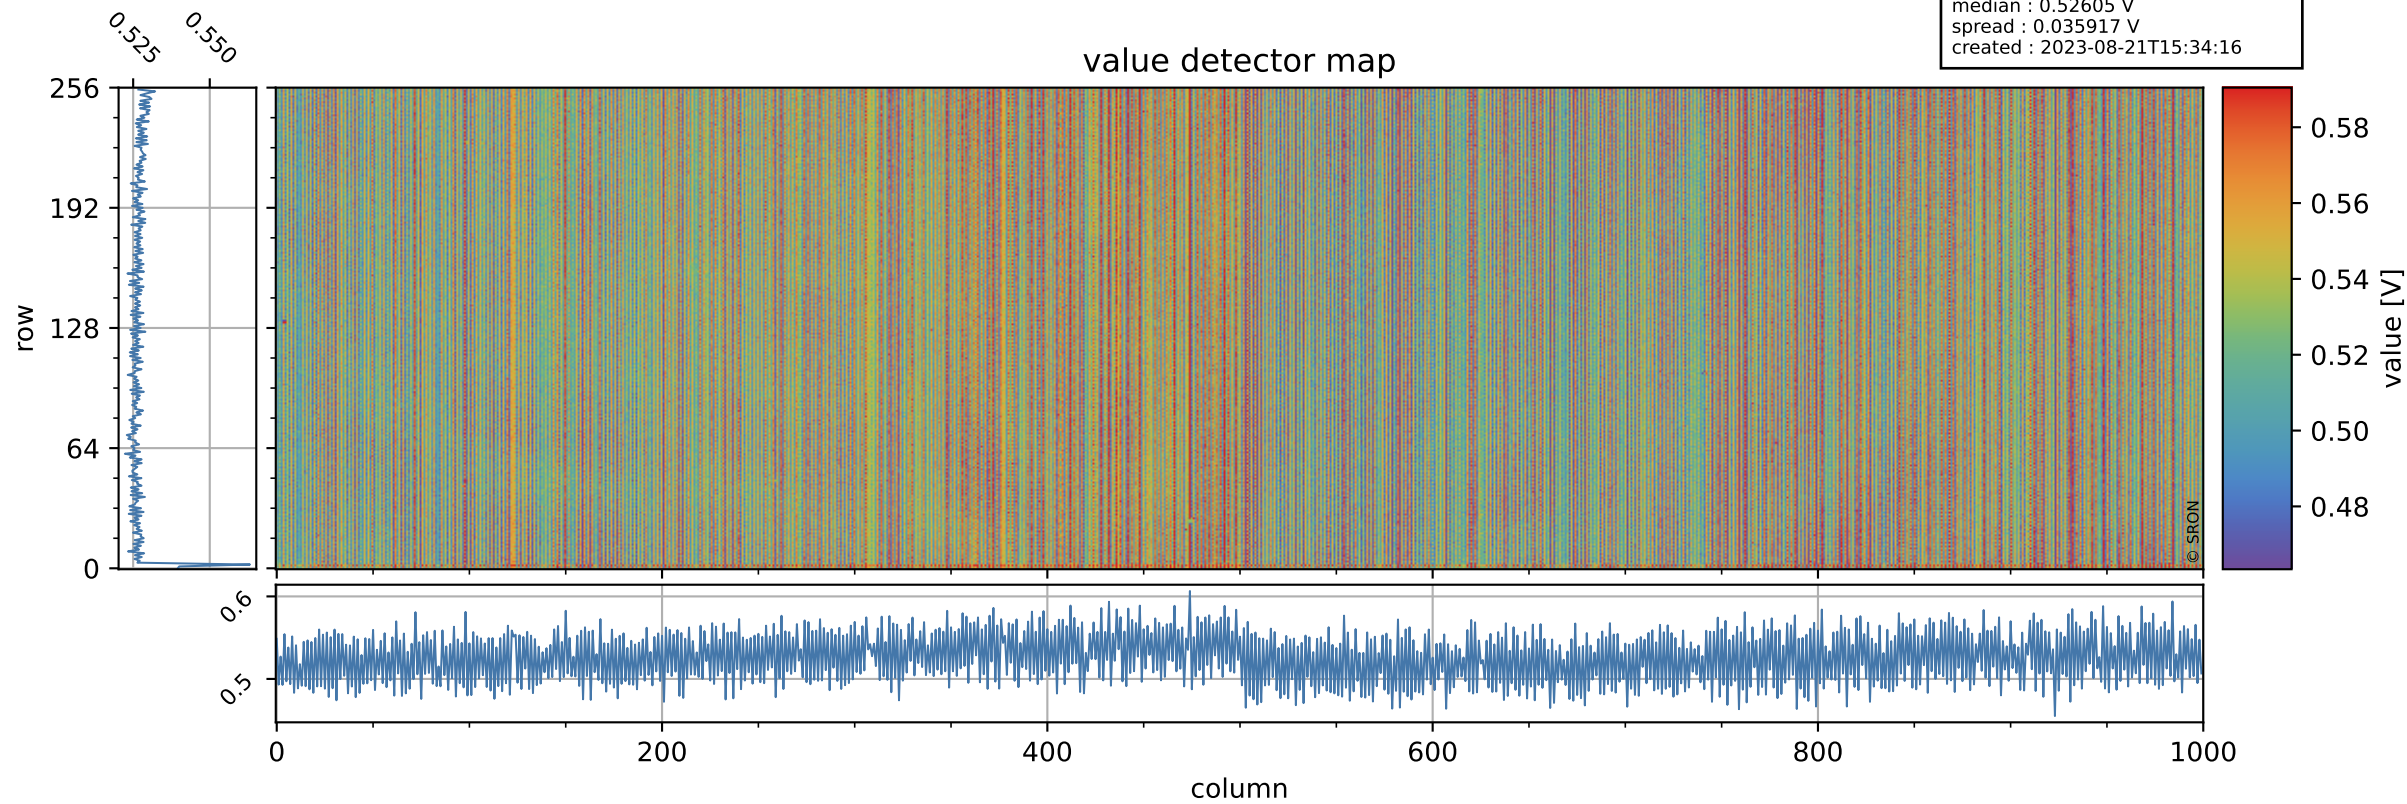

# Tropomi SWIR offset (official)

orbits : 15 in [30157, 30202]  
coverage : 2023-08-09 / 2023-08-12  
median : 0.52605 V  
spread : 0.035917 V  
created : 2023-08-21T15:34:16

## value detector map

# Tropomi SWIR offset (official)

orbits : 15 in [30157, 30202]  
coverage : 2023-08-09 / 2023-08-12  
median : 37.365  $\mu\text{V}$   
spread : 17.265  $\mu\text{V}$   
created : 2023-08-21T15:34:16

# Tropomi SWIR offset (official) ground-tracks of Sentinel-5P

orbits : 15 in [30157, 30202]  
coverage : 2023-08-09 / 2023-08-12  
created : 2023-08-21T15:34:16