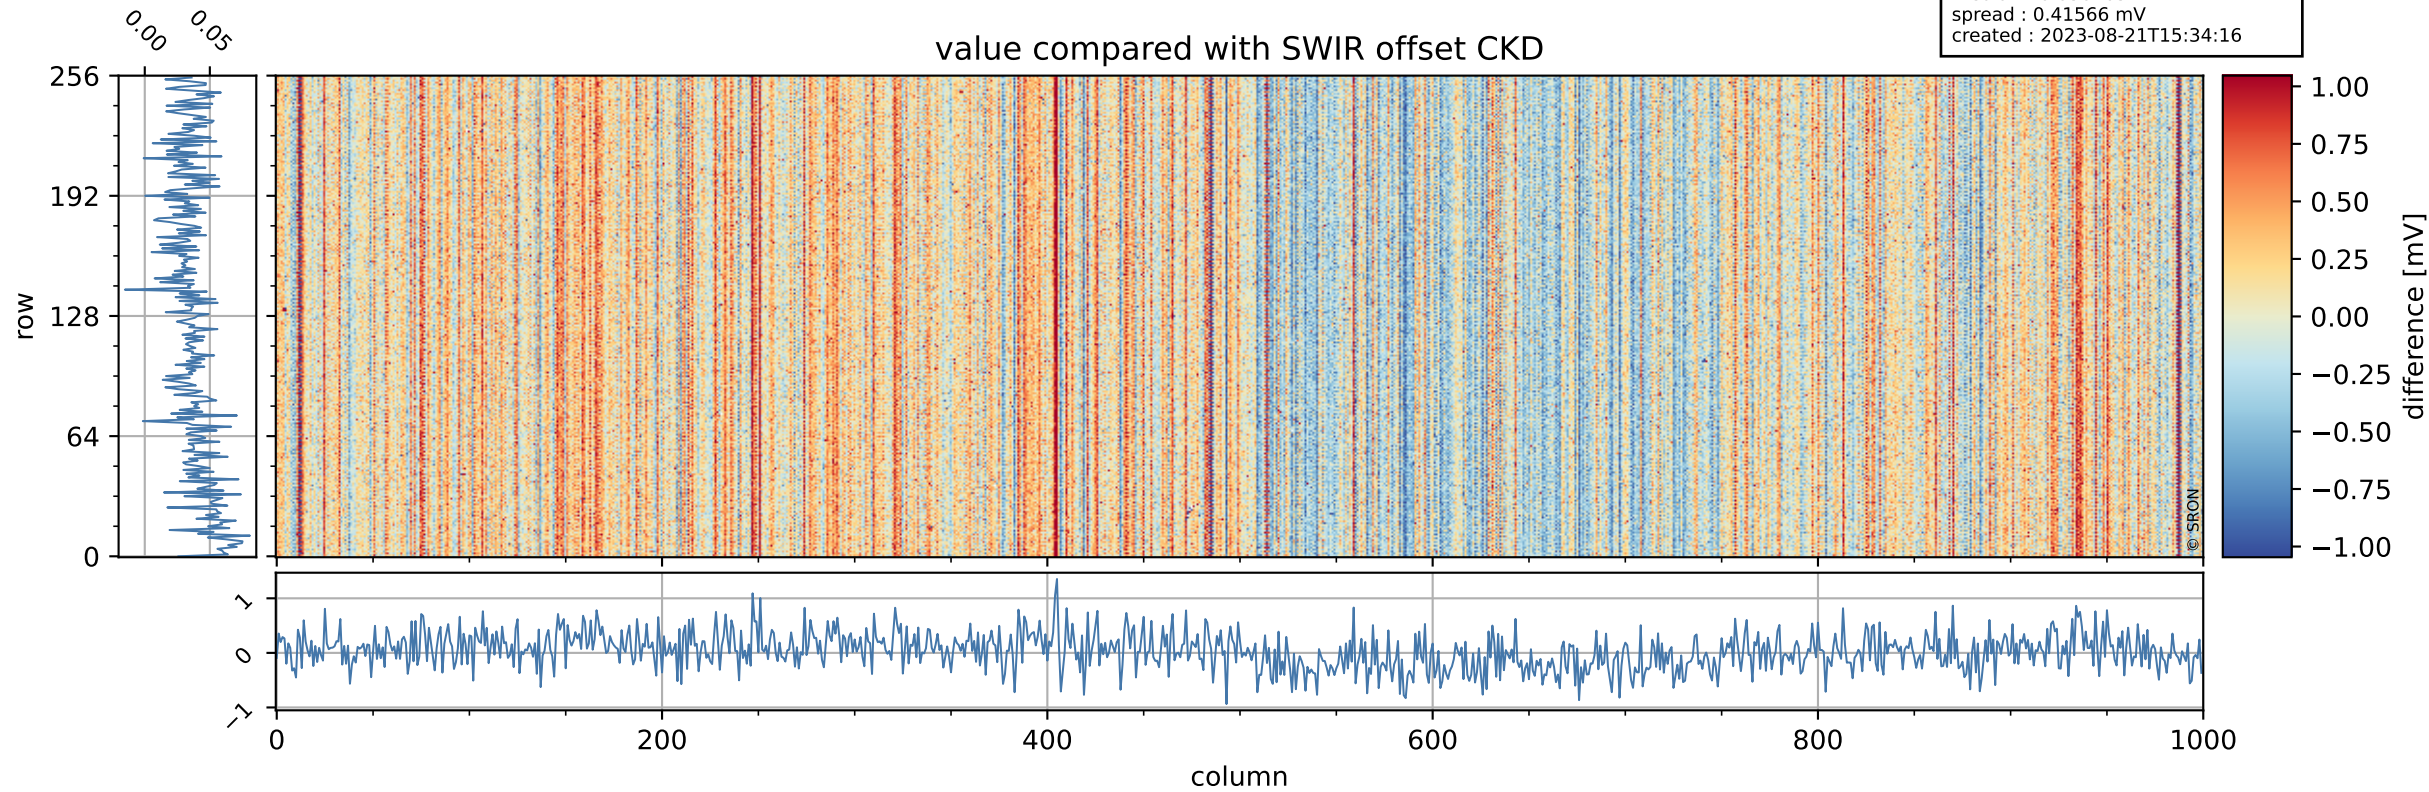

## value detector map

# Tropomi SWIR offset (official)

orbits : 15 in [30157, 30202]  
coverage : 2023-08-09 / 2023-08-12  
median : 37.365  $\mu\text{V}$   
spread : 17.265  $\mu\text{V}$   
created : 2023-08-21T15:34:16

# Tropomi SWIR offset (official)

orbits : 15 in [30157, 30202]  
coverage : 2023-08-09 / 2023-08-12  
median : 0.036265 mV  
spread : 0.41566 mV  
created : 2023-08-21T15:34:16

value compared with SWIR offset CKD

# Tropomi SWIR offset (official) ground-tracks of Sentinel-5P

orbits : 15 in [30157, 30202]  
coverage : 2023-08-09 / 2023-08-12  
created : 2023-08-21T15:34:16