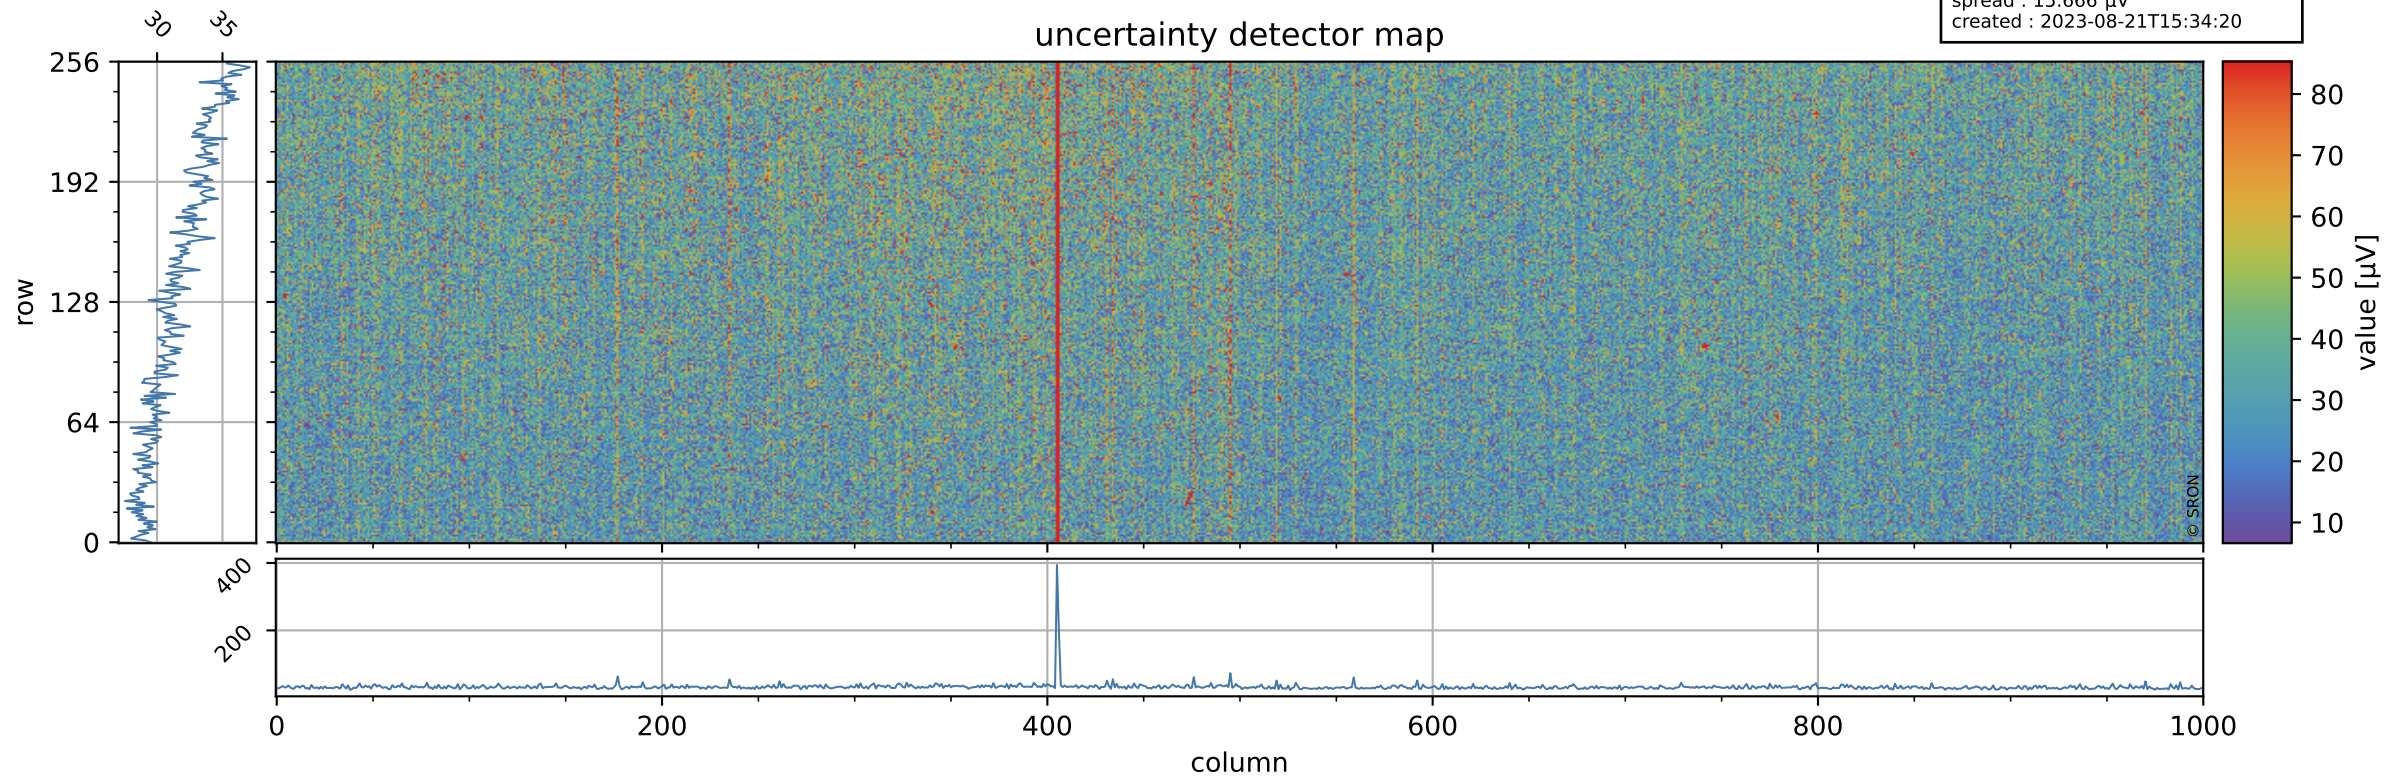

Tropomi SWIR offset (official)

orbits : 17 in [30187, 30232]
coverage : 2023-08-11 / 2023-08-14
median : 0.52602 V
spread : 0.035912 V
created : 2023-08-21T15:34:20

value detector map

Tropomi SWIR offset (official)

orbits : 17 in [30187, 30232]
coverage : 2023-08-11 / 2023-08-14
median : 31.843 μV
spread : 15.666 μV
created : 2023-08-21T15:34:20

Tropomi SWIR offset (official)

orbits : 17 in [30187, 30232]
coverage : 2023-08-11 / 2023-08-14
median : 0.0095549 mV
spread : 0.41081 mV
created : 2023-08-21T15:34:21

value compared with SWIR offset CKD

Tropomi SWIR offset (official) ground-tracks of Sentinel-5P

orbits : 17 in [30187, 30232]
coverage : 2023-08-11 / 2023-08-14
created : 2023-08-21T15:34:21

Tropomi SWIR offset (official)

orbits : [2827, 30232]
coverage : 2018-04-30 / 2023-08-14
created : 2023-08-21T15:34:21

trend of detector median & temperatures