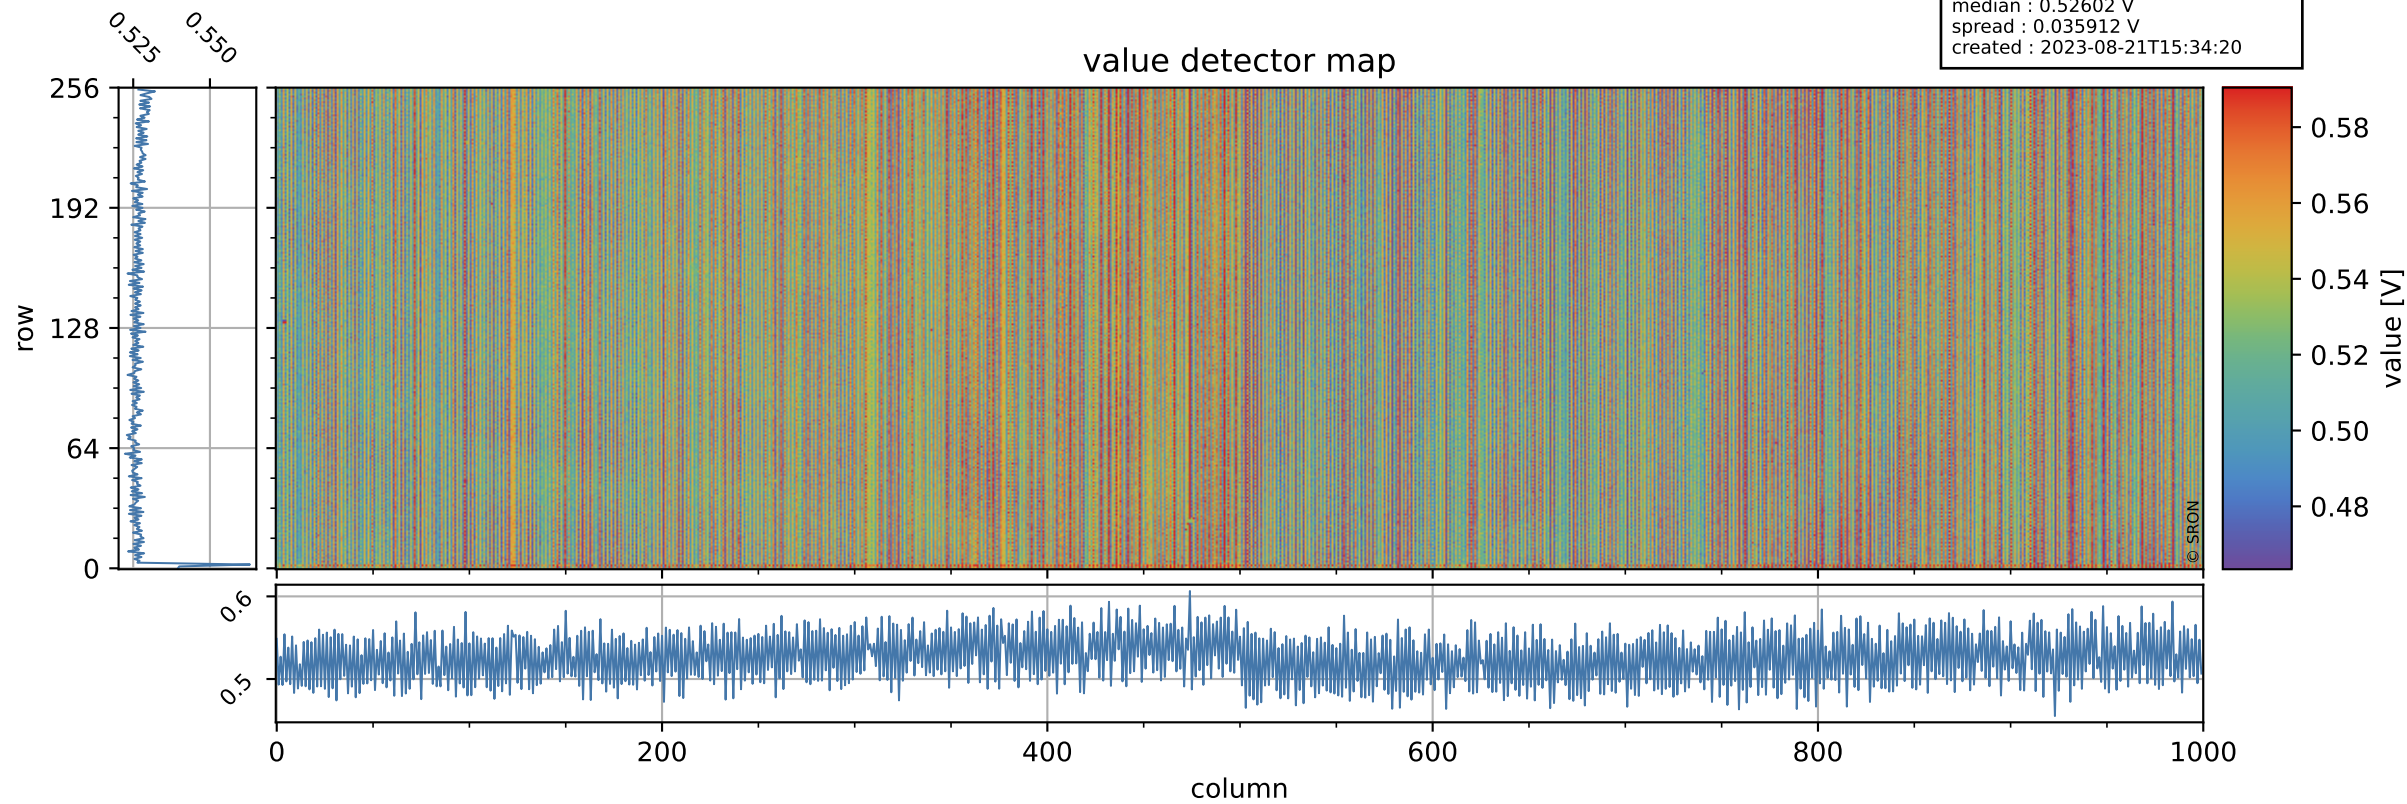

Tropomi SWIR offset (official)

orbits : 17 in [30187, 30232]
coverage : 2023-08-11 / 2023-08-14
median : 0.52602 V
spread : 0.035912 V
created : 2023-08-21T15:34:20

value detector map

Tropomi SWIR offset (official)

orbits : 17 in [30187, 30232]
coverage : 2023-08-11 / 2023-08-14
median : 31.843 μV
spread : 15.666 μV
created : 2023-08-21T15:34:20

Tropomi SWIR offset (official)

orbits : 17 in [30187, 30232]
coverage : 2023-08-11 / 2023-08-14
median : 0.0095549 mV
spread : 0.41081 mV
created : 2023-08-21T15:34:21

value compared with SWIR offset CKD

Tropomi SWIR offset (official) ground-tracks of Sentinel-5P

orbits : 17 in [30187, 30232]
coverage : 2023-08-11 / 2023-08-14
created : 2023-08-21T15:34:21

Tropomi SWIR offset (official)

orbits : [2827, 30232]
coverage : 2018-04-30 / 2023-08-14
created : 2023-08-21T15:34:21

trend of detector median & temperatures