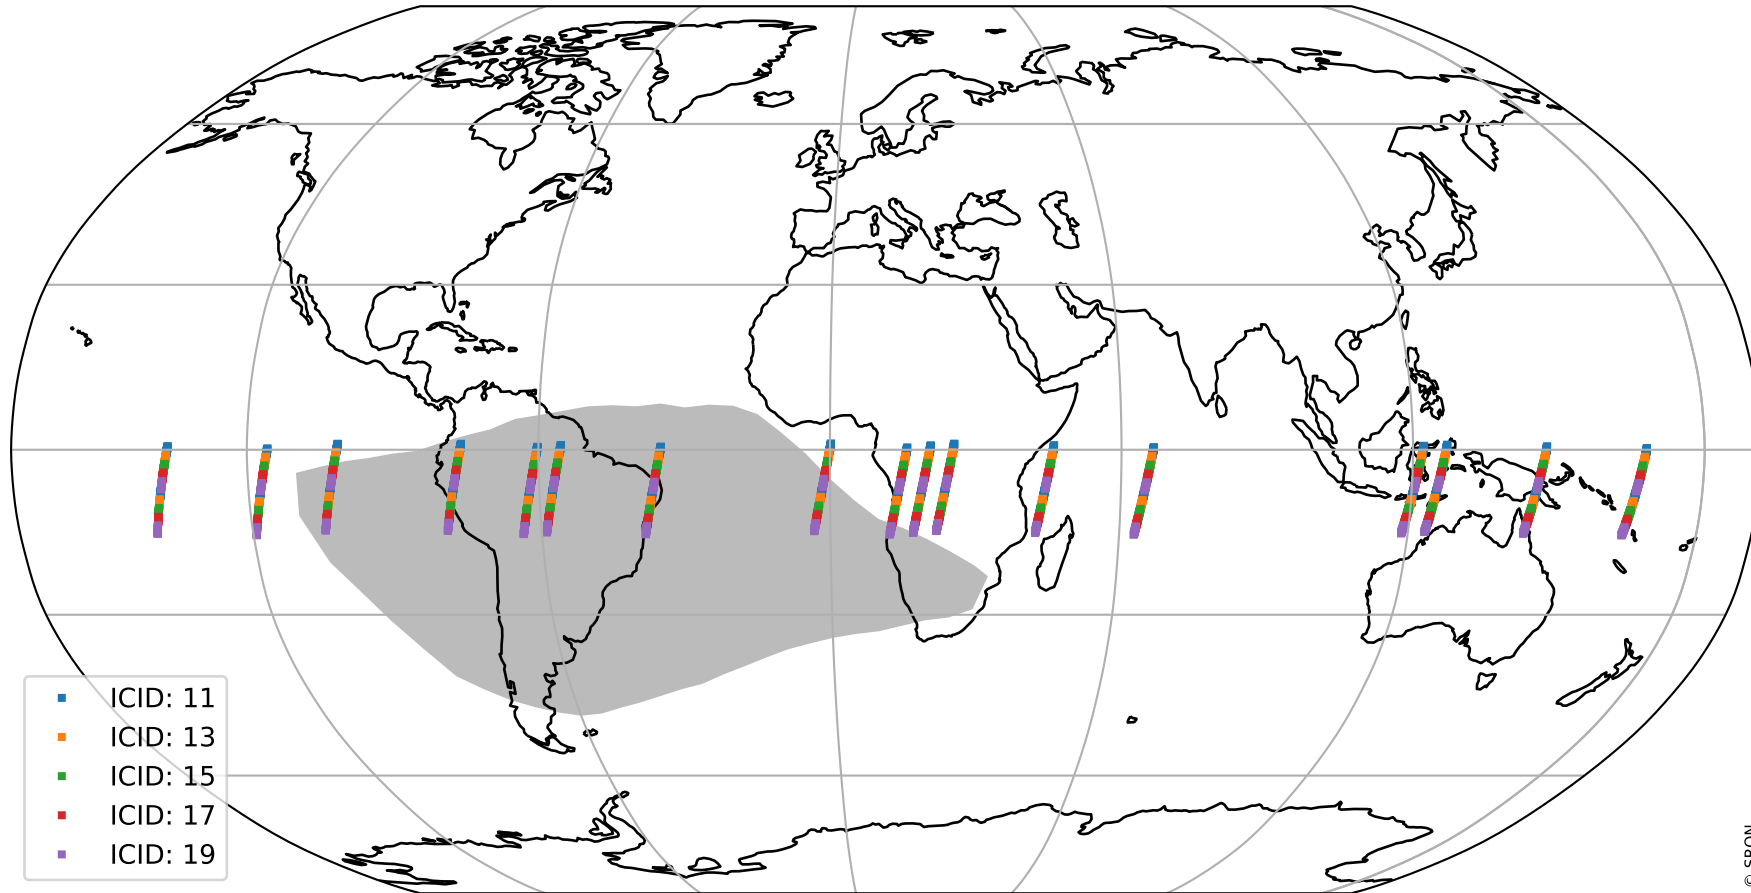

Tropomi SWIR offset (official)

orbits : 17 in [30187, 30232]
coverage : 2023-08-11 / 2023-08-14
median : 0.52602 V
spread : 0.035912 V
created : 2023-08-21T15:34:20

value detector map

Tropomi SWIR offset (official)

orbits : 17 in [30187, 30232]
coverage : 2023-08-11 / 2023-08-14
median : 31.843 μV
spread : 15.666 μV
created : 2023-08-21T15:34:20

Tropomi SWIR offset (official)

orbits : 17 in [30187, 30232]
coverage : 2023-08-11 / 2023-08-14
median : 0.0095549 mV
spread : 0.41081 mV
created : 2023-08-21T15:34:21

value compared with SWIR offset CKD

Tropomi SWIR offset (official) ground-tracks of Sentinel-5P

orbits : 17 in [30187, 30232]
coverage : 2023-08-11 / 2023-08-14
created : 2023-08-21T15:34:21

Tropomi SWIR offset (official)

orbits : [2827, 30232]
coverage : 2018-04-30 / 2023-08-14
created : 2023-08-21T15:34:21

trend of detector median & temperatures