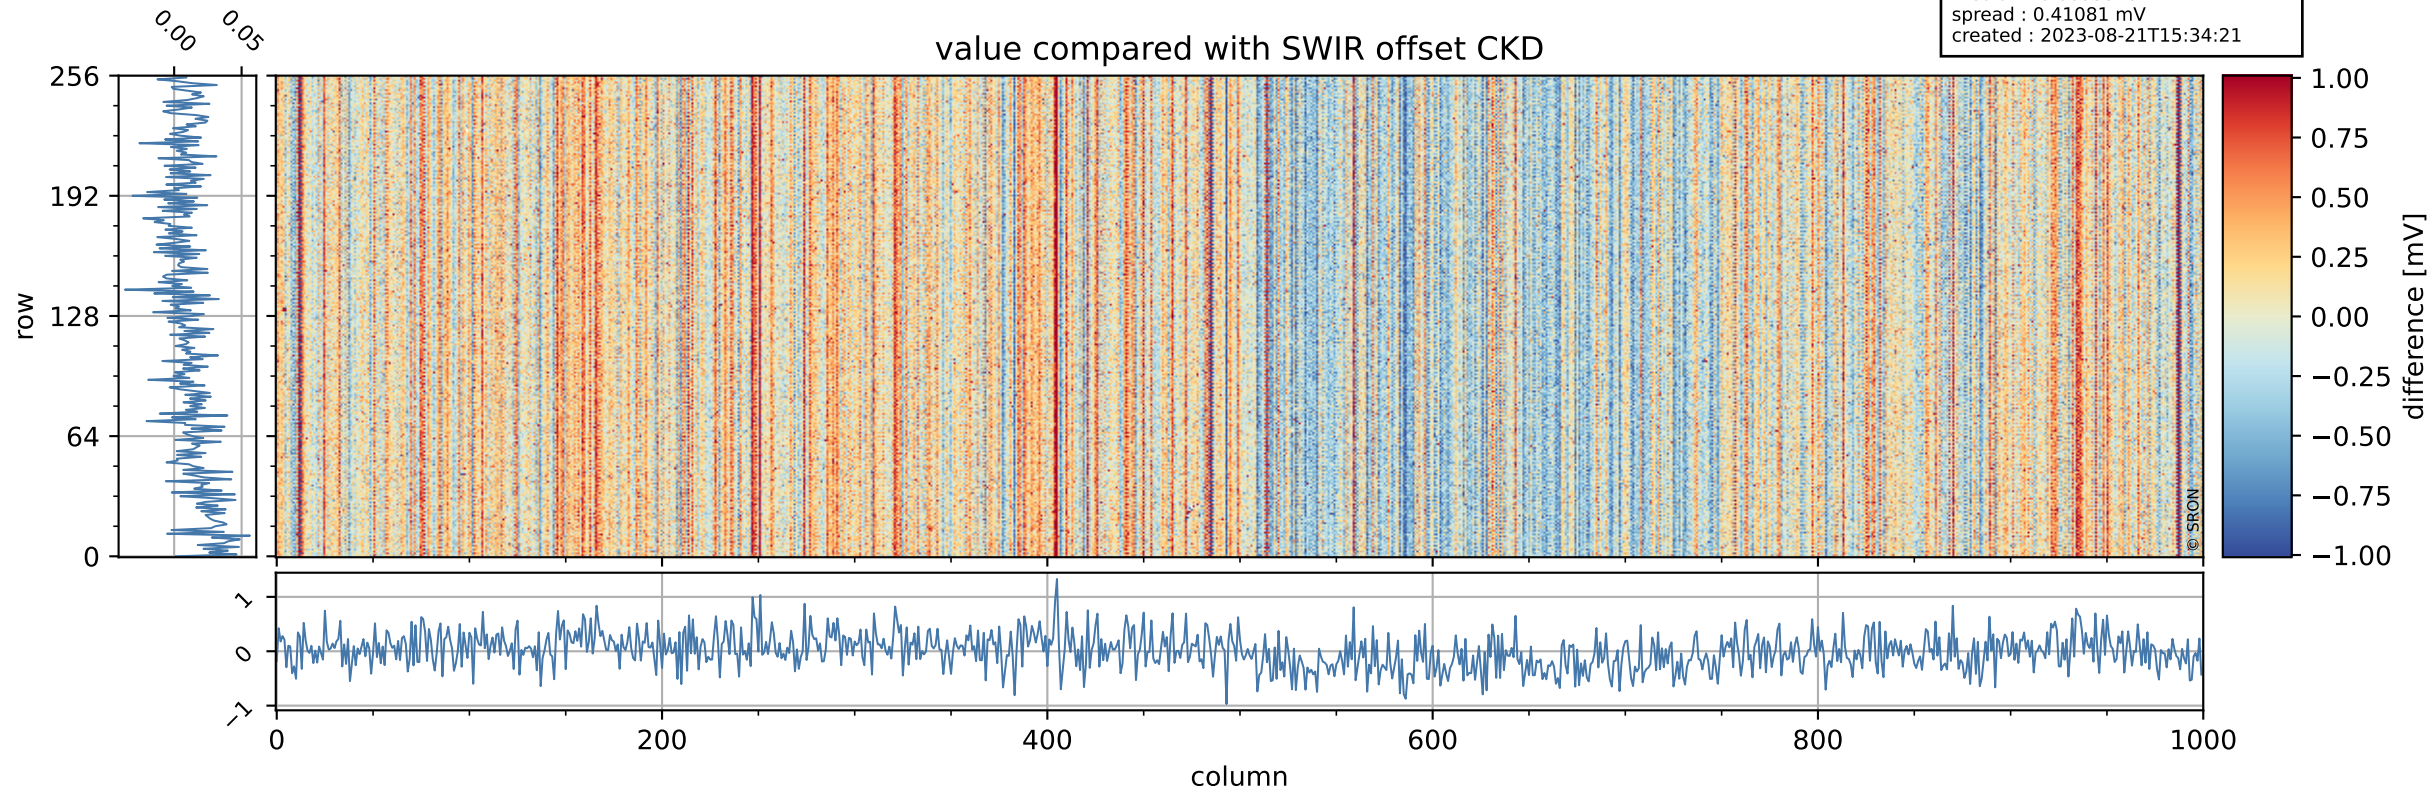

Tropomi SWIR offset (official)

orbits : 17 in [30187, 30232]
coverage : 2023-08-11 / 2023-08-14
median : 0.52602 V
spread : 0.035912 V
created : 2023-08-21T15:34:20

value detector map

Tropomi SWIR offset (official)

orbits : 17 in [30187, 30232]
coverage : 2023-08-11 / 2023-08-14
median : 31.843 μV
spread : 15.666 μV
created : 2023-08-21T15:34:20

Tropomi SWIR offset (official)

orbits : 17 in [30187, 30232]
coverage : 2023-08-11 / 2023-08-14
median : 0.0095549 mV
spread : 0.41081 mV
created : 2023-08-21T15:34:21

value compared with SWIR offset CKD

Tropomi SWIR offset (official) ground-tracks of Sentinel-5P

orbits : 17 in [30187, 30232]
coverage : 2023-08-11 / 2023-08-14
created : 2023-08-21T15:34:21

Tropomi SWIR offset (official)

orbits : [2827, 30232]
coverage : 2018-04-30 / 2023-08-14
created : 2023-08-21T15:34:21

trend of detector median & temperatures