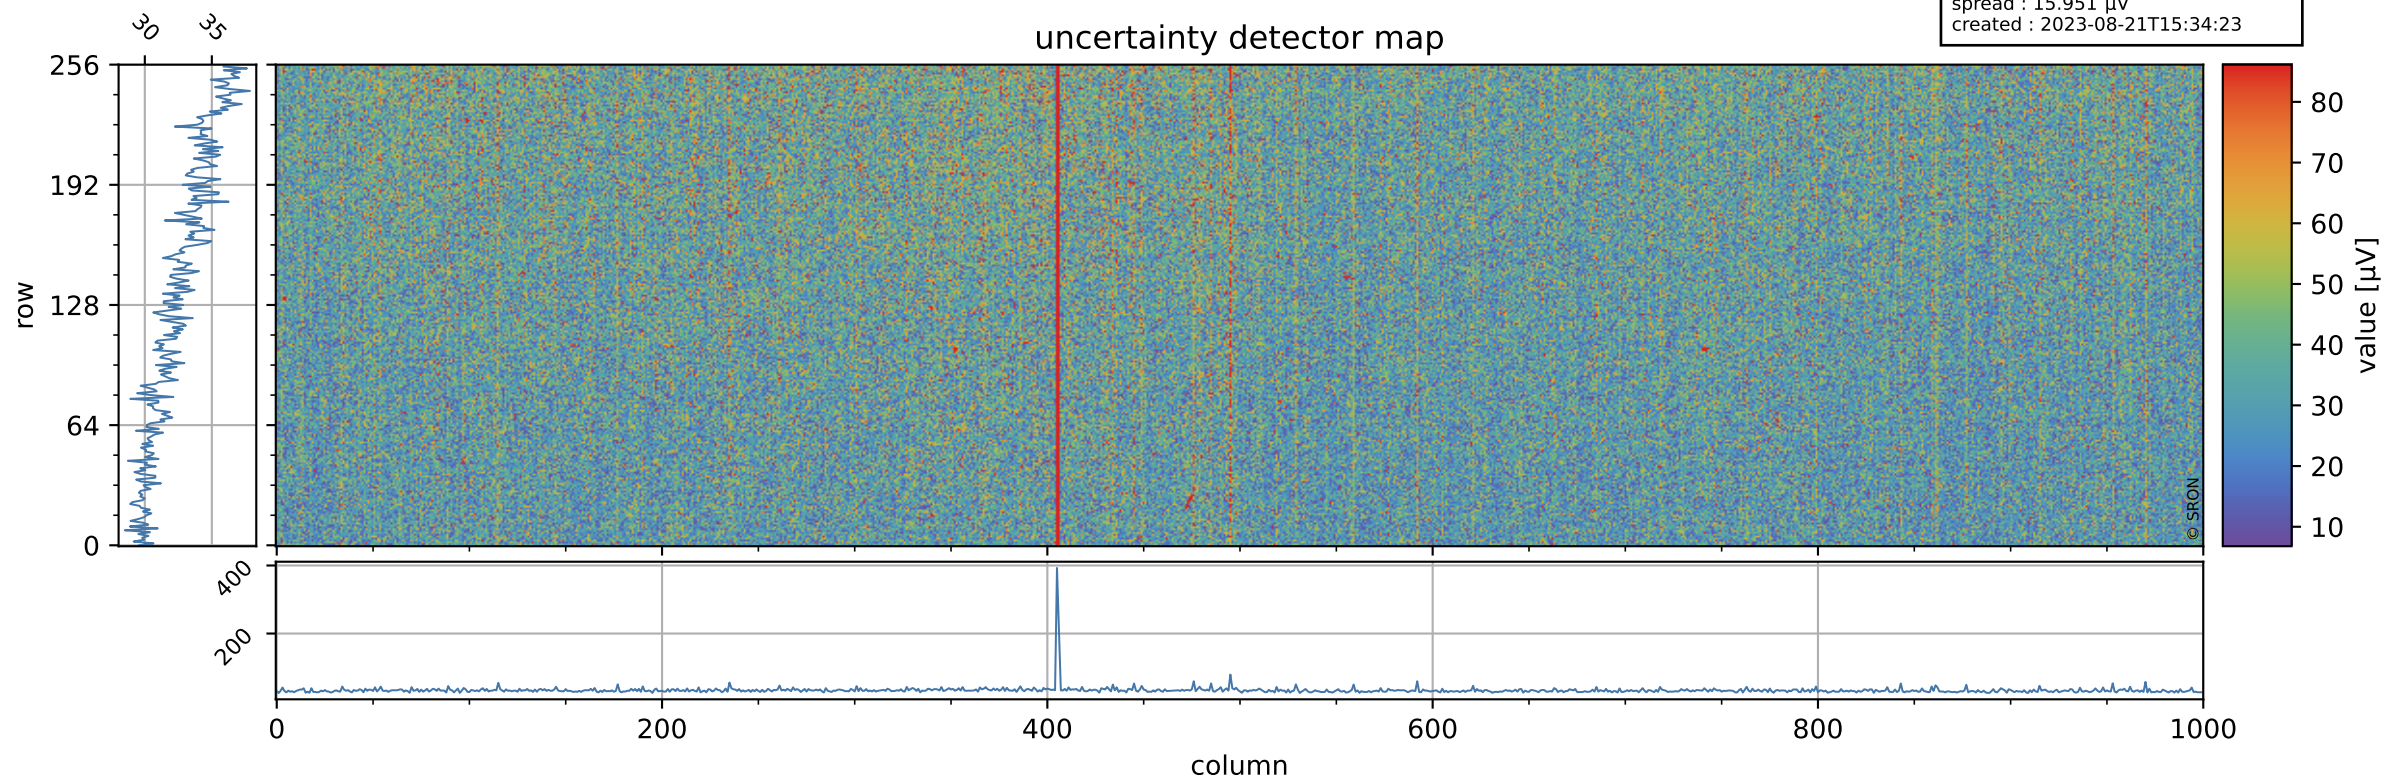

Tropomi SWIR offset (official)

orbits : 18 in [30202, 30247]
coverage : 2023-08-12 / 2023-08-15
median : 0.52602 V
spread : 0.03591 V
created : 2023-08-21T15:34:22

value detector map

Tropomi SWIR offset (official)

orbits : 18 in [30202, 30247]
coverage : 2023-08-12 / 2023-08-15
median : 32.756 μV
spread : 15.951 μV
created : 2023-08-21T15:34:23

Tropomi SWIR offset (official)

orbits : 18 in [30202, 30247]
coverage : 2023-08-12 / 2023-08-15
median : 0.010591 mV
spread : 0.40932 mV
created : 2023-08-21T15:34:23

value compared with SWIR offset CKD

Tropomi SWIR offset (official) ground-tracks of Sentinel-5P

orbits : 18 in [30202, 30247]
coverage : 2023-08-12 / 2023-08-15
created : 2023-08-21T15:34:23

Tropomi SWIR offset (official)

orbits : [2827, 30247]
coverage : 2018-04-30 / 2023-08-15
created : 2023-08-21T15:34:24

trend of detector median & temperatures