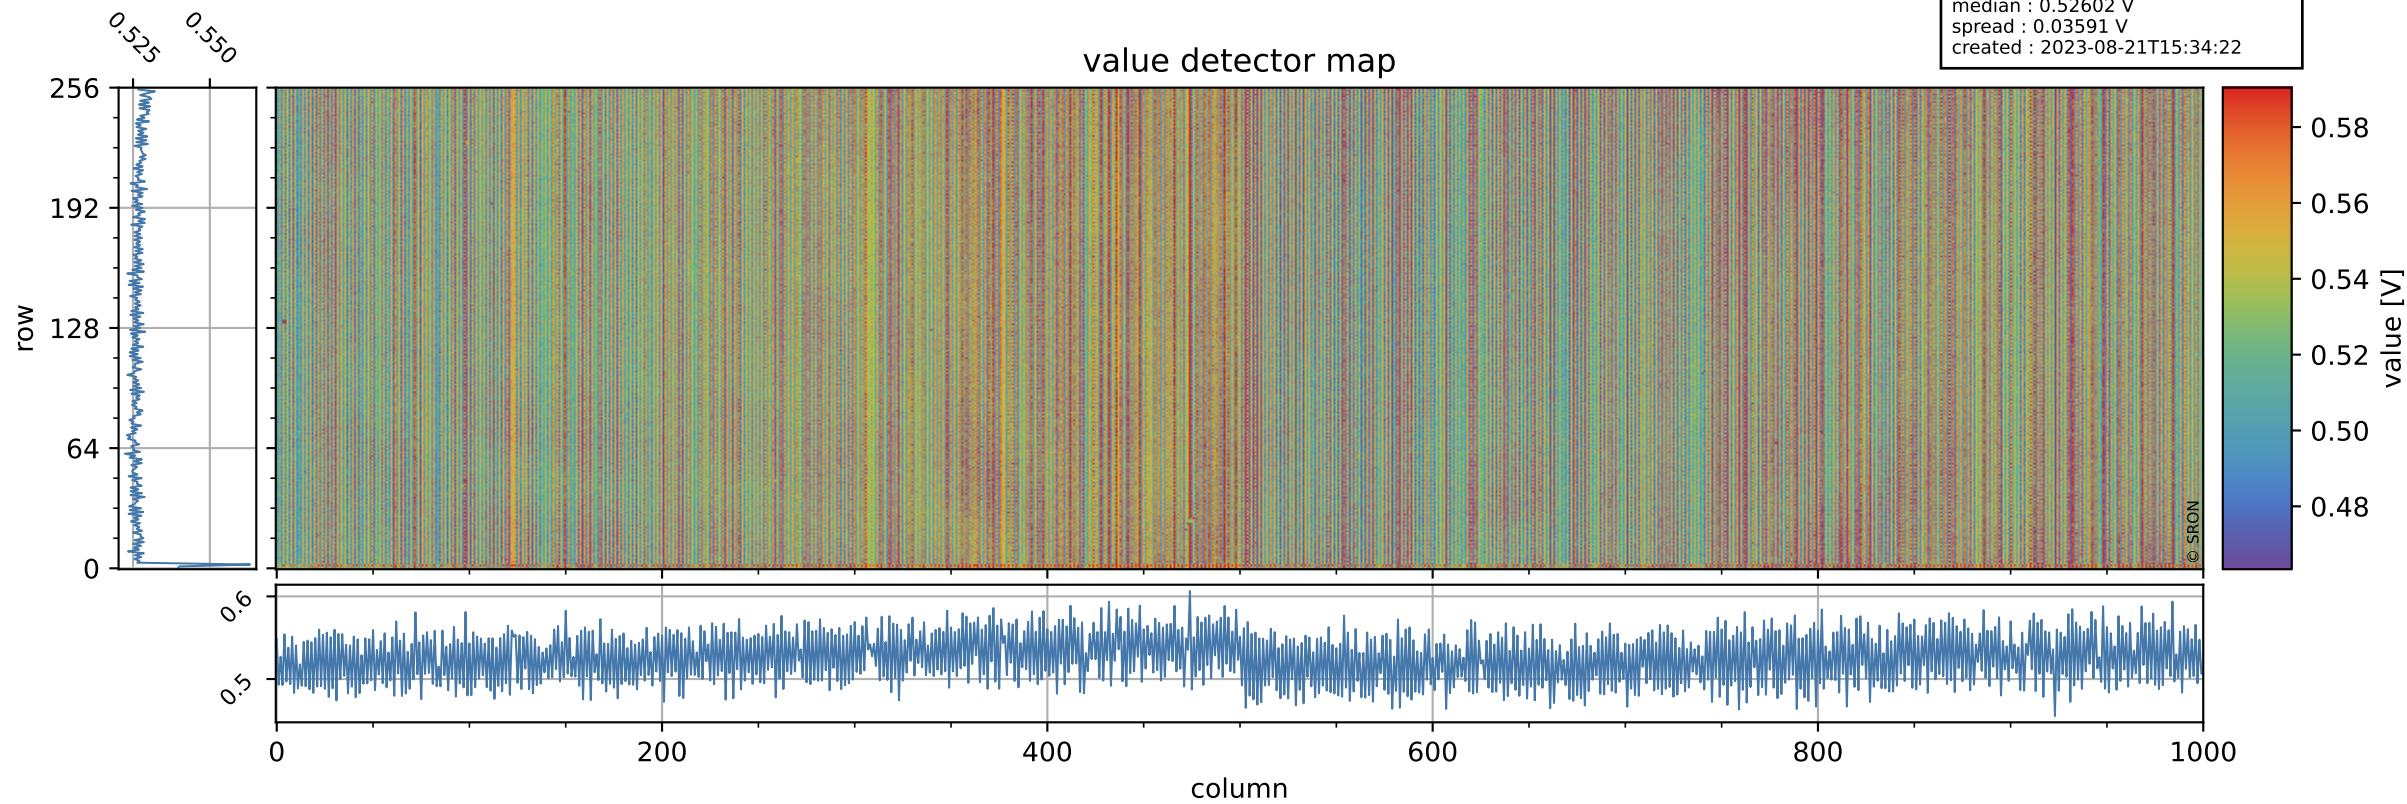

Tropomi SWIR offset (official)

orbits : 18 in [30202, 30247]
coverage : 2023-08-12 / 2023-08-15
median : 0.52602 V
spread : 0.03591 V
created : 2023-08-21T15:34:22

value detector map

Tropomi SWIR offset (official)

orbits : 18 in [30202, 30247]
coverage : 2023-08-12 / 2023-08-15
median : 32.756 μV
spread : 15.951 μV
created : 2023-08-21T15:34:23

Tropomi SWIR offset (official)

orbits : 18 in [30202, 30247]
coverage : 2023-08-12 / 2023-08-15
median : 0.010591 mV
spread : 0.40932 mV
created : 2023-08-21T15:34:23

value compared with SWIR offset CKD

Tropomi SWIR offset (official) ground-tracks of Sentinel-5P

orbits : 18 in [30202, 30247]
coverage : 2023-08-12 / 2023-08-15
created : 2023-08-21T15:34:23

Tropomi SWIR offset (official)

orbits : [2827, 30247]
coverage : 2018-04-30 / 2023-08-15
created : 2023-08-21T15:34:24

trend of detector median & temperatures