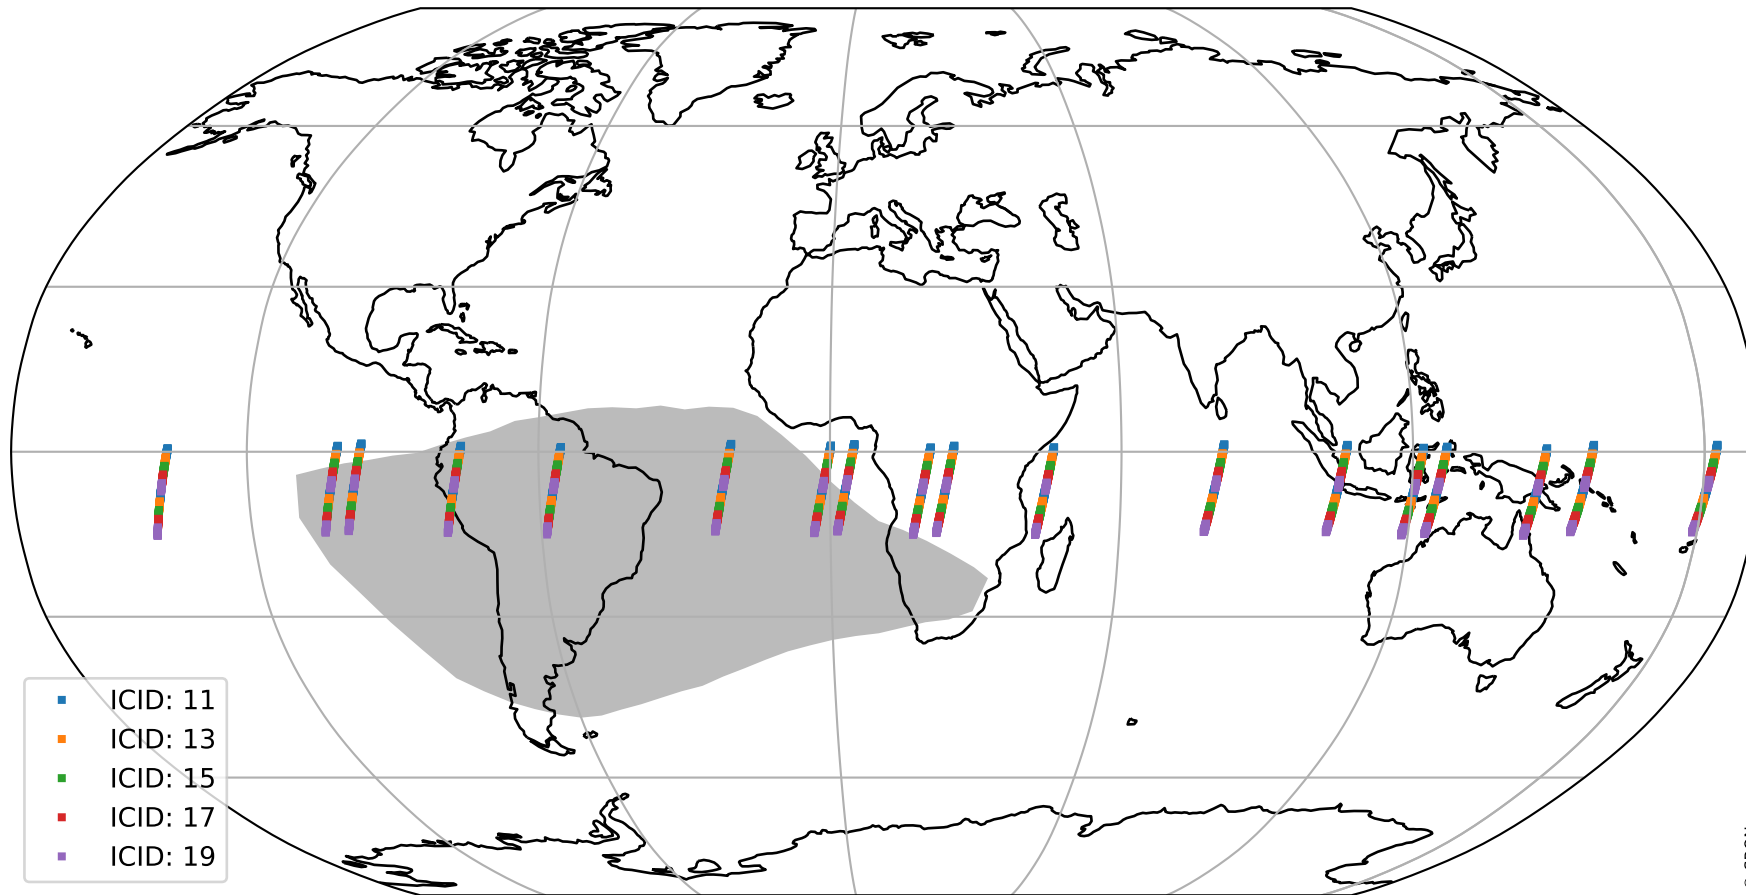

Tropomi SWIR offset (official)

orbits : 18 in [30202, 30247]
coverage : 2023-08-12 / 2023-08-15
median : 0.52602 V
spread : 0.03591 V
created : 2023-08-21T15:34:22

value detector map

Tropomi SWIR offset (official)

orbits : 18 in [30202, 30247]
coverage : 2023-08-12 / 2023-08-15
median : 32.756 μV
spread : 15.951 μV
created : 2023-08-21T15:34:23

Tropomi SWIR offset (official)

orbits : 18 in [30202, 30247]
coverage : 2023-08-12 / 2023-08-15
median : 0.010591 mV
spread : 0.40932 mV
created : 2023-08-21T15:34:23

value compared with SWIR offset CKD

Tropomi SWIR offset (official) ground-tracks of Sentinel-5P

orbits : 18 in [30202, 30247]
coverage : 2023-08-12 / 2023-08-15
created : 2023-08-21T15:34:23

Tropomi SWIR offset (official)

orbits : [2827, 30247]
coverage : 2018-04-30 / 2023-08-15
created : 2023-08-21T15:34:24

trend of detector median & temperatures