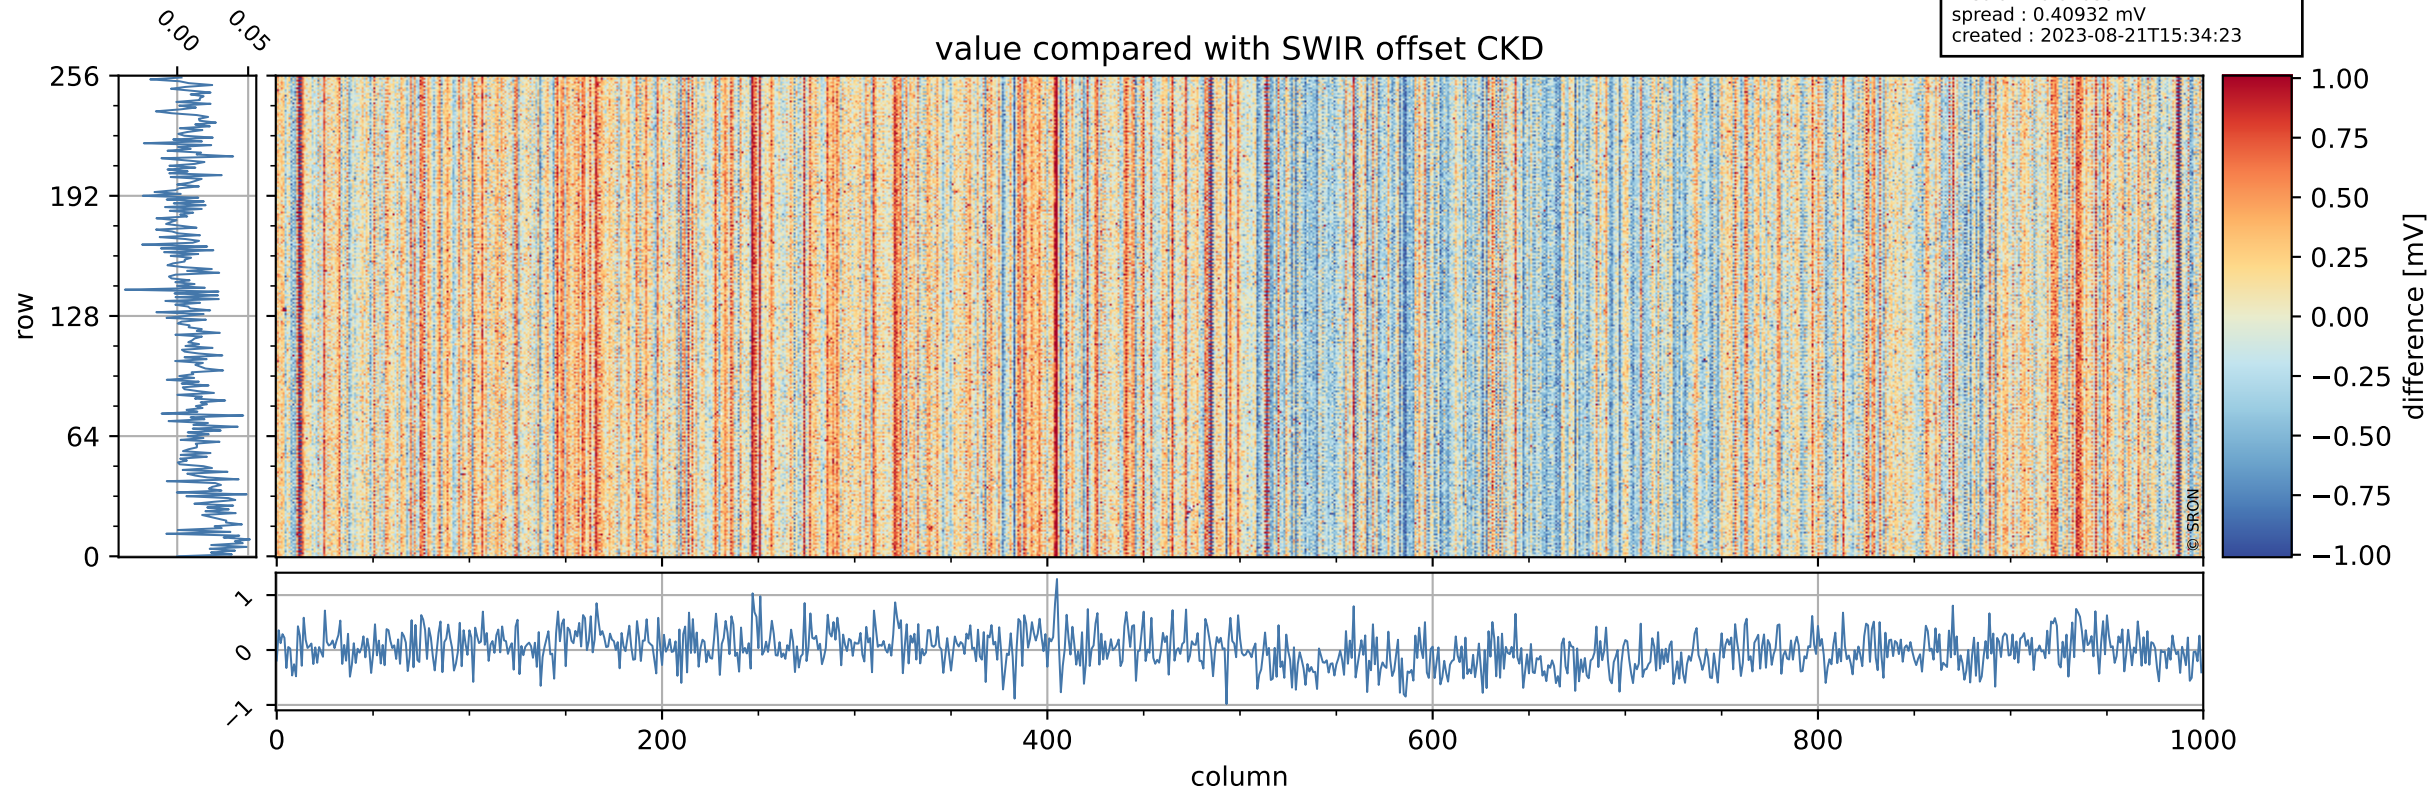

Tropomi SWIR offset (official)

orbits : 18 in [30202, 30247]
coverage : 2023-08-12 / 2023-08-15
median : 0.52602 V
spread : 0.03591 V
created : 2023-08-21T15:34:22

value detector map

Tropomi SWIR offset (official)

orbits : 18 in [30202, 30247]
coverage : 2023-08-12 / 2023-08-15
median : 32.756 μV
spread : 15.951 μV
created : 2023-08-21T15:34:23

Tropomi SWIR offset (official)

orbits : 18 in [30202, 30247]
coverage : 2023-08-12 / 2023-08-15
median : 0.010591 mV
spread : 0.40932 mV
created : 2023-08-21T15:34:23

value compared with SWIR offset CKD

Tropomi SWIR offset (official) ground-tracks of Sentinel-5P

orbits : 18 in [30202, 30247]
coverage : 2023-08-12 / 2023-08-15
created : 2023-08-21T15:34:23

Tropomi SWIR offset (official)

orbits : [2827, 30247]
coverage : 2018-04-30 / 2023-08-15
created : 2023-08-21T15:34:24

trend of detector median & temperatures