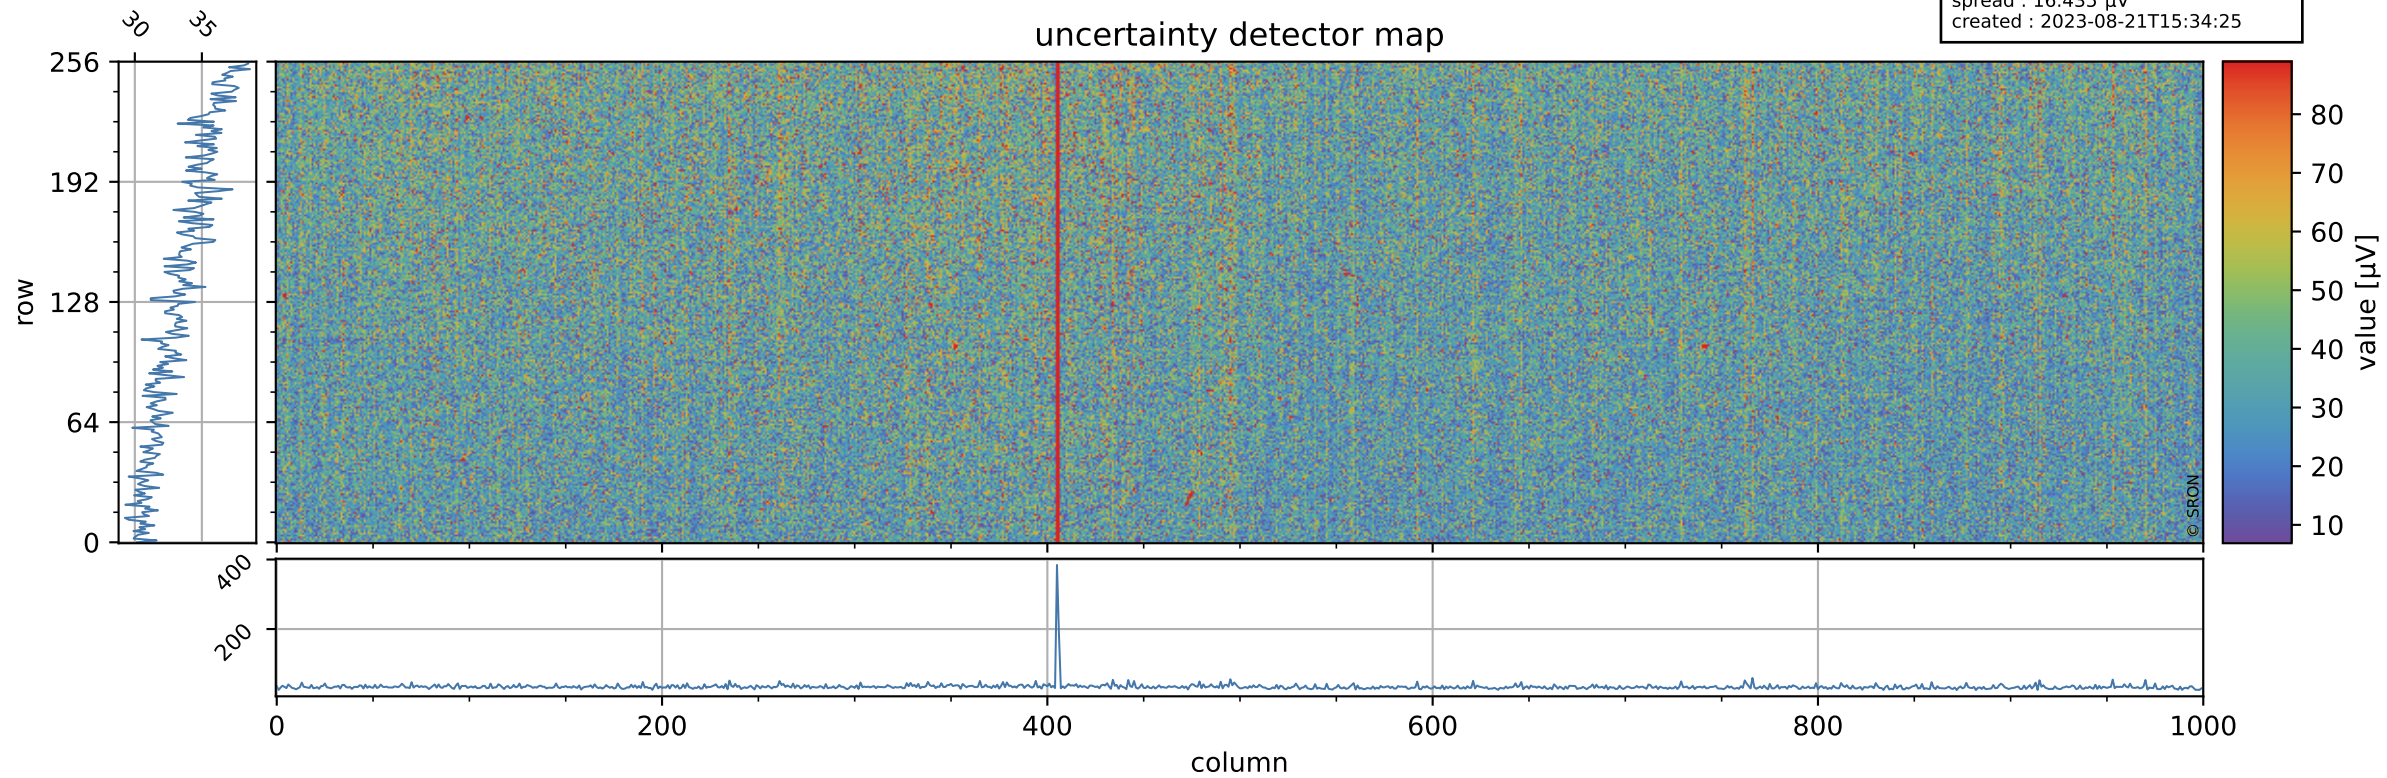

Tropomi SWIR offset (official)

orbits : 15 in [30217, 30262]
coverage : 2023-08-13 / 2023-08-16
median : 0.52603 V
spread : 0.03591 V
created : 2023-08-21T15:34:25

value detector map

Tropomi SWIR offset (official)

orbits : 15 in [30217, 30262]
coverage : 2023-08-13 / 2023-08-16
median : 33.62 μV
spread : 16.435 μV
created : 2023-08-21T15:34:25

Tropomi SWIR offset (official)

orbits : 15 in [30217, 30262]
coverage : 2023-08-13 / 2023-08-16
median : 0.012443 mV
spread : 0.4103 mV
created : 2023-08-21T15:34:25

value compared with SWIR offset CKD

Tropomi SWIR offset (official) ground-tracks of Sentinel-5P

orbits : 15 in [30217, 30262]
coverage : 2023-08-13 / 2023-08-16
created : 2023-08-21T15:34:25

Tropomi SWIR offset (official)

orbits : [2827, 30262]
coverage : 2018-04-30 / 2023-08-16
created : 2023-08-21T15:34:26

trend of detector median & temperatures