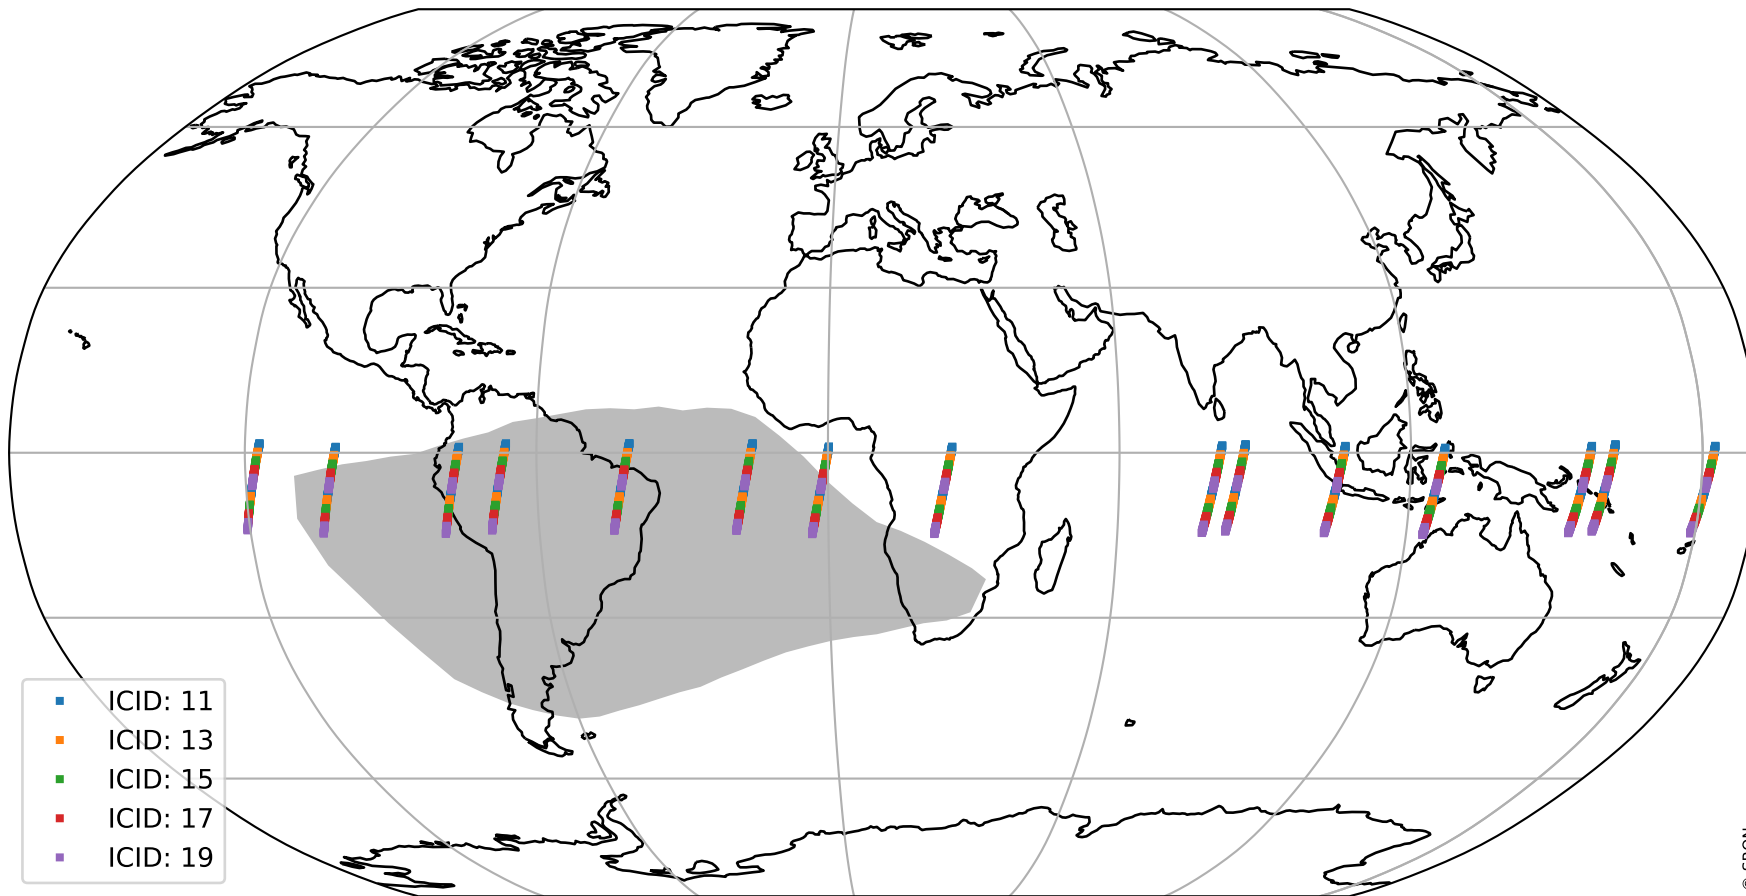

Tropomi SWIR offset (official)

orbits : 15 in [30217, 30262]
coverage : 2023-08-13 / 2023-08-16
median : 0.52603 V
spread : 0.03591 V
created : 2023-08-21T15:34:25

value detector map

Tropomi SWIR offset (official)

orbits : 15 in [30217, 30262]
coverage : 2023-08-13 / 2023-08-16
median : 33.62 μV
spread : 16.435 μV
created : 2023-08-21T15:34:25

Tropomi SWIR offset (official)

orbits : 15 in [30217, 30262]
coverage : 2023-08-13 / 2023-08-16
median : 0.012443 mV
spread : 0.4103 mV
created : 2023-08-21T15:34:25

value compared with SWIR offset CKD

Tropomi SWIR offset (official) ground-tracks of Sentinel-5P

orbits : 15 in [30217, 30262]
coverage : 2023-08-13 / 2023-08-16
created : 2023-08-21T15:34:25

Tropomi SWIR offset (official)

orbits : [2827, 30262]
coverage : 2018-04-30 / 2023-08-16
created : 2023-08-21T15:34:26

trend of detector median & temperatures