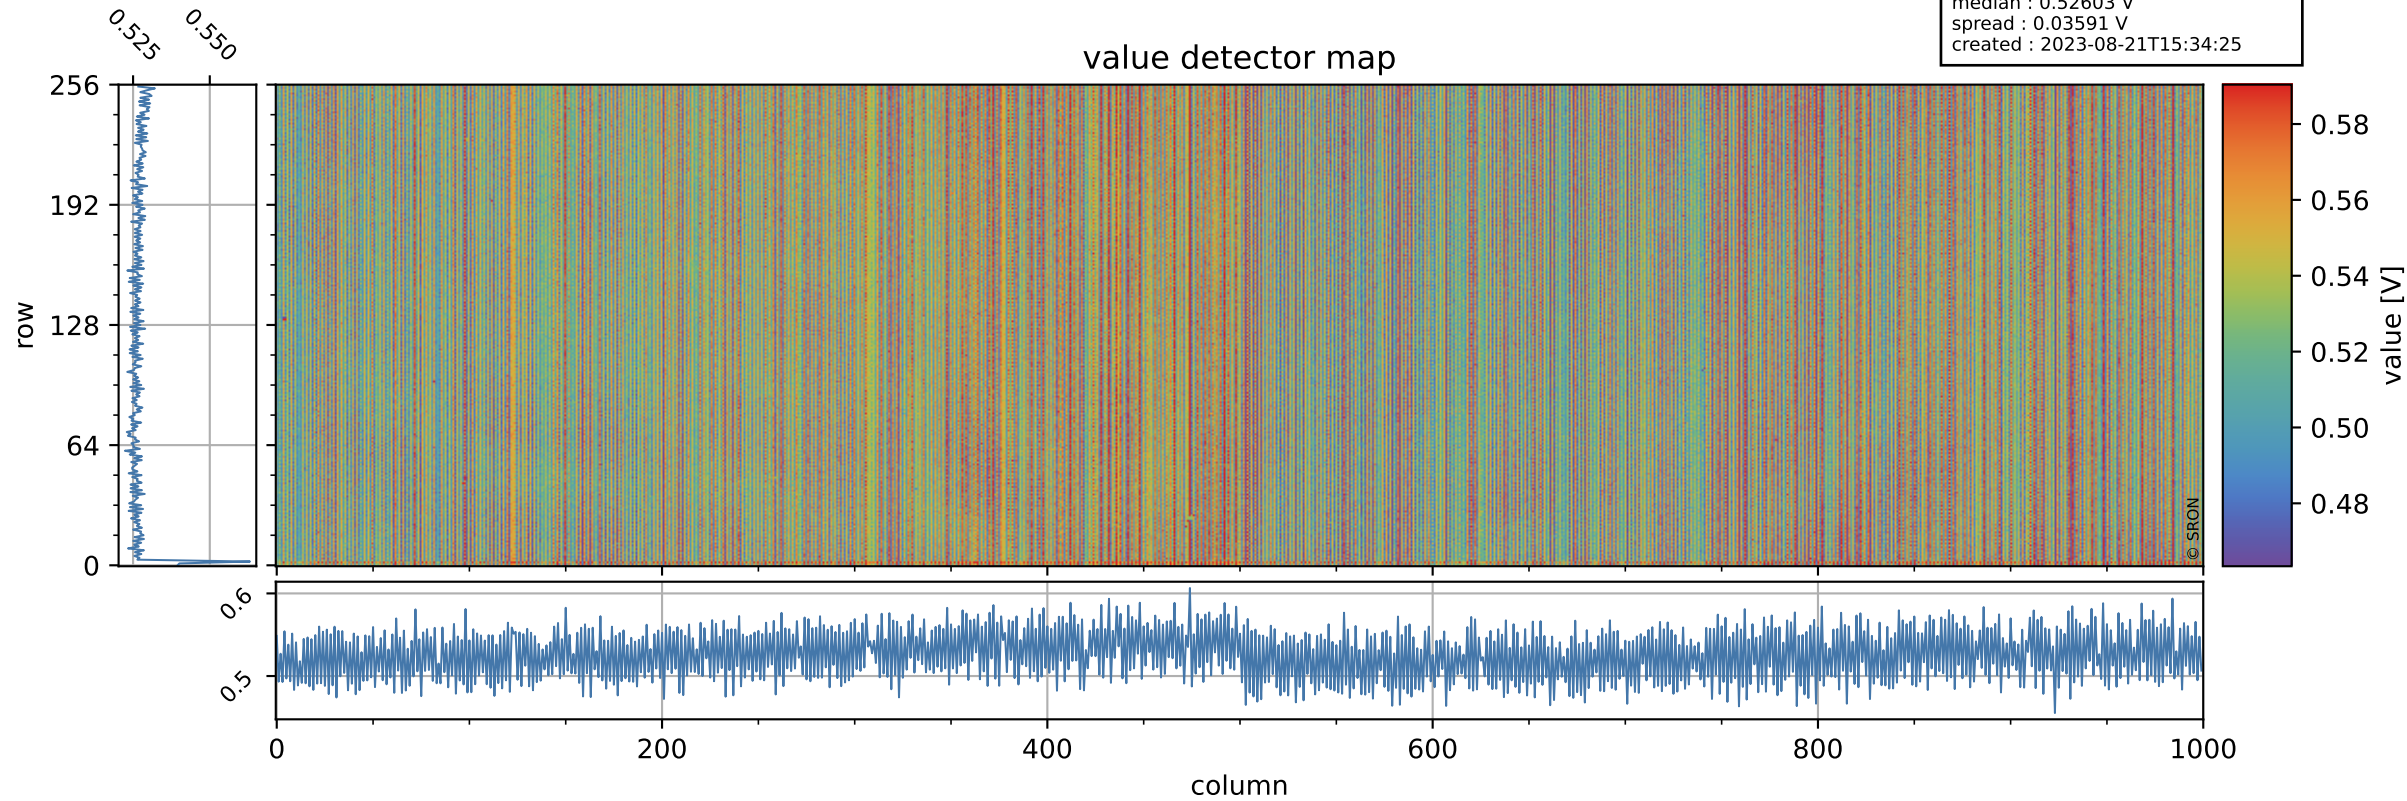

Tropomi SWIR offset (official)

orbits : 15 in [30217, 30262]
coverage : 2023-08-13 / 2023-08-16
median : 0.52603 V
spread : 0.03591 V
created : 2023-08-21T15:34:25

value detector map

Tropomi SWIR offset (official)

orbits : 15 in [30217, 30262]
coverage : 2023-08-13 / 2023-08-16
median : 33.62 μV
spread : 16.435 μV
created : 2023-08-21T15:34:25

Tropomi SWIR offset (official)

orbits : 15 in [30217, 30262]
coverage : 2023-08-13 / 2023-08-16
median : 0.012443 mV
spread : 0.4103 mV
created : 2023-08-21T15:34:25

value compared with SWIR offset CKD

Tropomi SWIR offset (official) ground-tracks of Sentinel-5P

orbits : 15 in [30217, 30262]
coverage : 2023-08-13 / 2023-08-16
created : 2023-08-21T15:34:25

Tropomi SWIR offset (official)

orbits : [2827, 30262]
coverage : 2018-04-30 / 2023-08-16
created : 2023-08-21T15:34:26

trend of detector median & temperatures