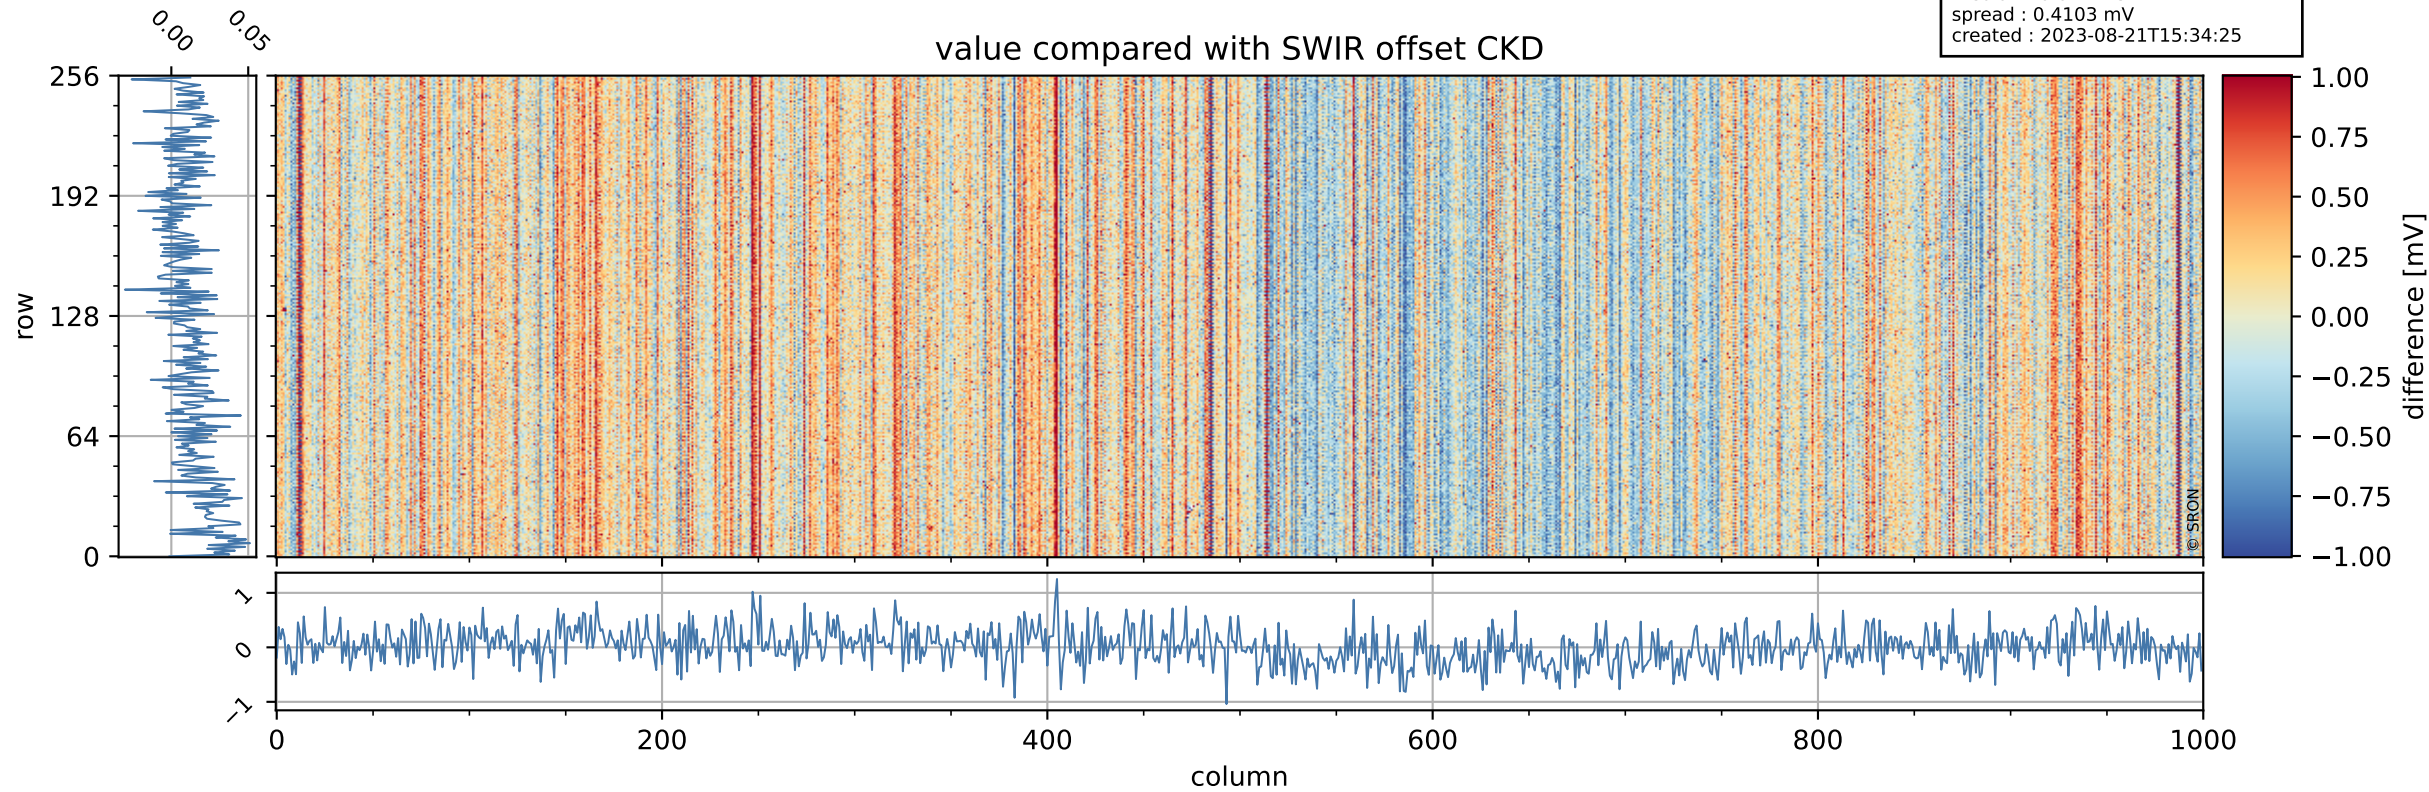

Tropomi SWIR offset (official)

orbits : 15 in [30217, 30262]
coverage : 2023-08-13 / 2023-08-16
median : 0.52603 V
spread : 0.03591 V
created : 2023-08-21T15:34:25

value detector map

Tropomi SWIR offset (official)

orbits : 15 in [30217, 30262]
coverage : 2023-08-13 / 2023-08-16
median : 33.62 μV
spread : 16.435 μV
created : 2023-08-21T15:34:25

Tropomi SWIR offset (official)

orbits : 15 in [30217, 30262]
coverage : 2023-08-13 / 2023-08-16
median : 0.012443 mV
spread : 0.4103 mV
created : 2023-08-21T15:34:25

value compared with SWIR offset CKD

Tropomi SWIR offset (official) ground-tracks of Sentinel-5P

orbits : 15 in [30217, 30262]
coverage : 2023-08-13 / 2023-08-16
created : 2023-08-21T15:34:25

Tropomi SWIR offset (official)

orbits : [2827, 30262]
coverage : 2018-04-30 / 2023-08-16
created : 2023-08-21T15:34:26

trend of detector median & temperatures